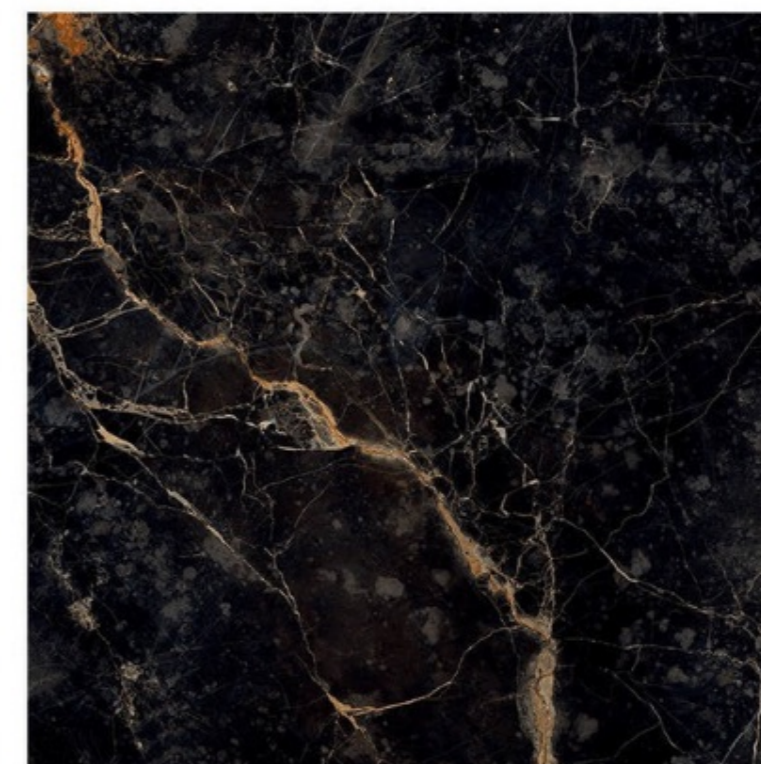

ROMANIA BLACK

Size - 800x800mm

Finish - HIGH GLOSSY

Random - 8

Fire
Resistance

Frost
Resistance

Chemical
Resistance

Stain
Resistance

Scratch
Resistance