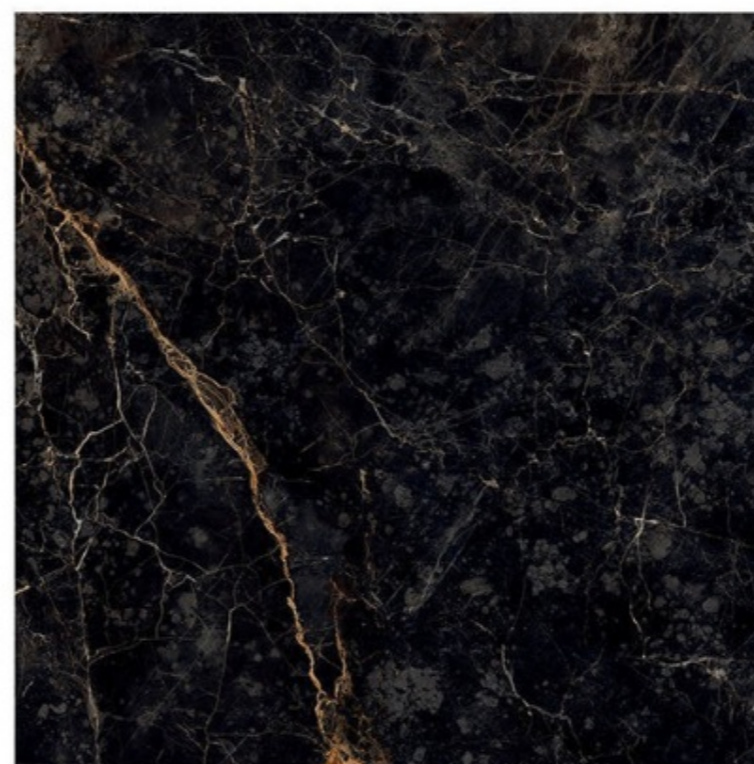

ROMANIA BLACK

Size - 800x800mm

Finish - HIGH GLOSSY

Random - 8

Fire
Resistance

Frost
Resistance

Chemical
Resistance

Stain
Resistance

Scratch
Resistance