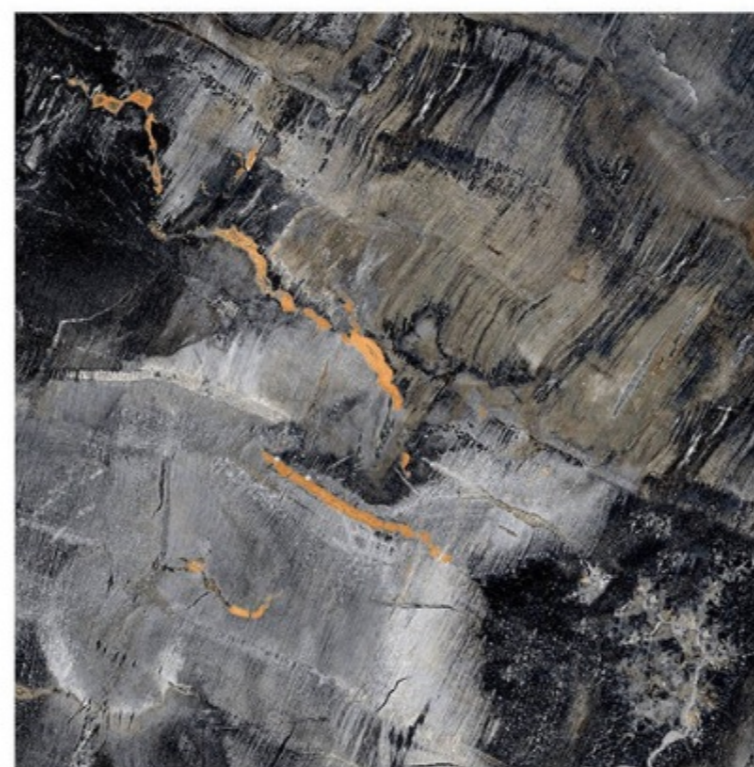

Chemical
Resistance

Stain
Resistance

Scratch
Resistance

800x800mm | PULSE SILVER

PULSE SILVER

Size - 800x800mm

Finish - HIGH GLOSSY

Random - 6