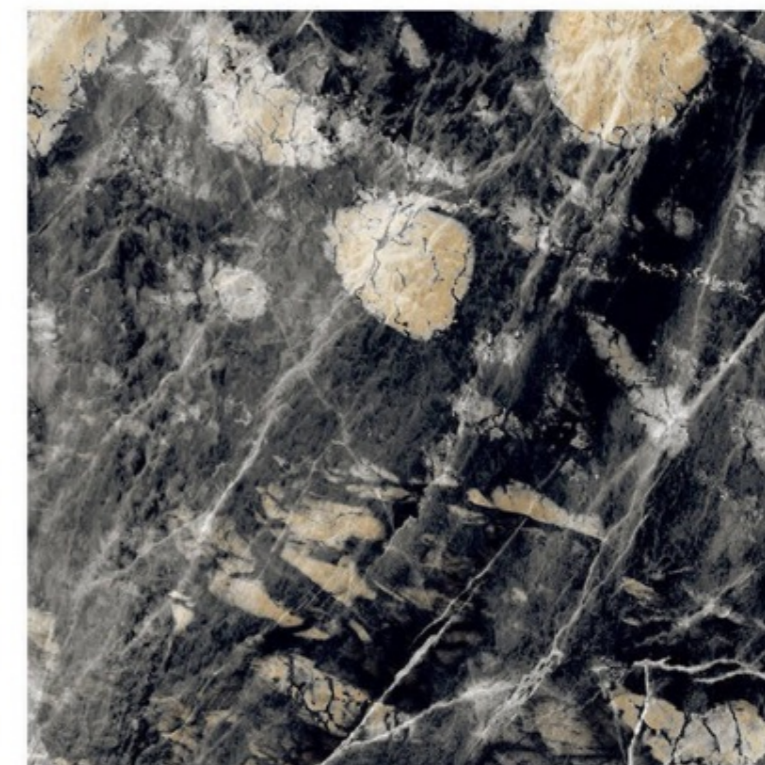

Scratch Resistance

800x800mm | RUIVINA BLACK

RUIVINA BLACK

Size - 800x800mm

Finish - HIGH GLOSSY

Random - 4

800x800mm | STATUARIO ZET

STATUARIO ZET