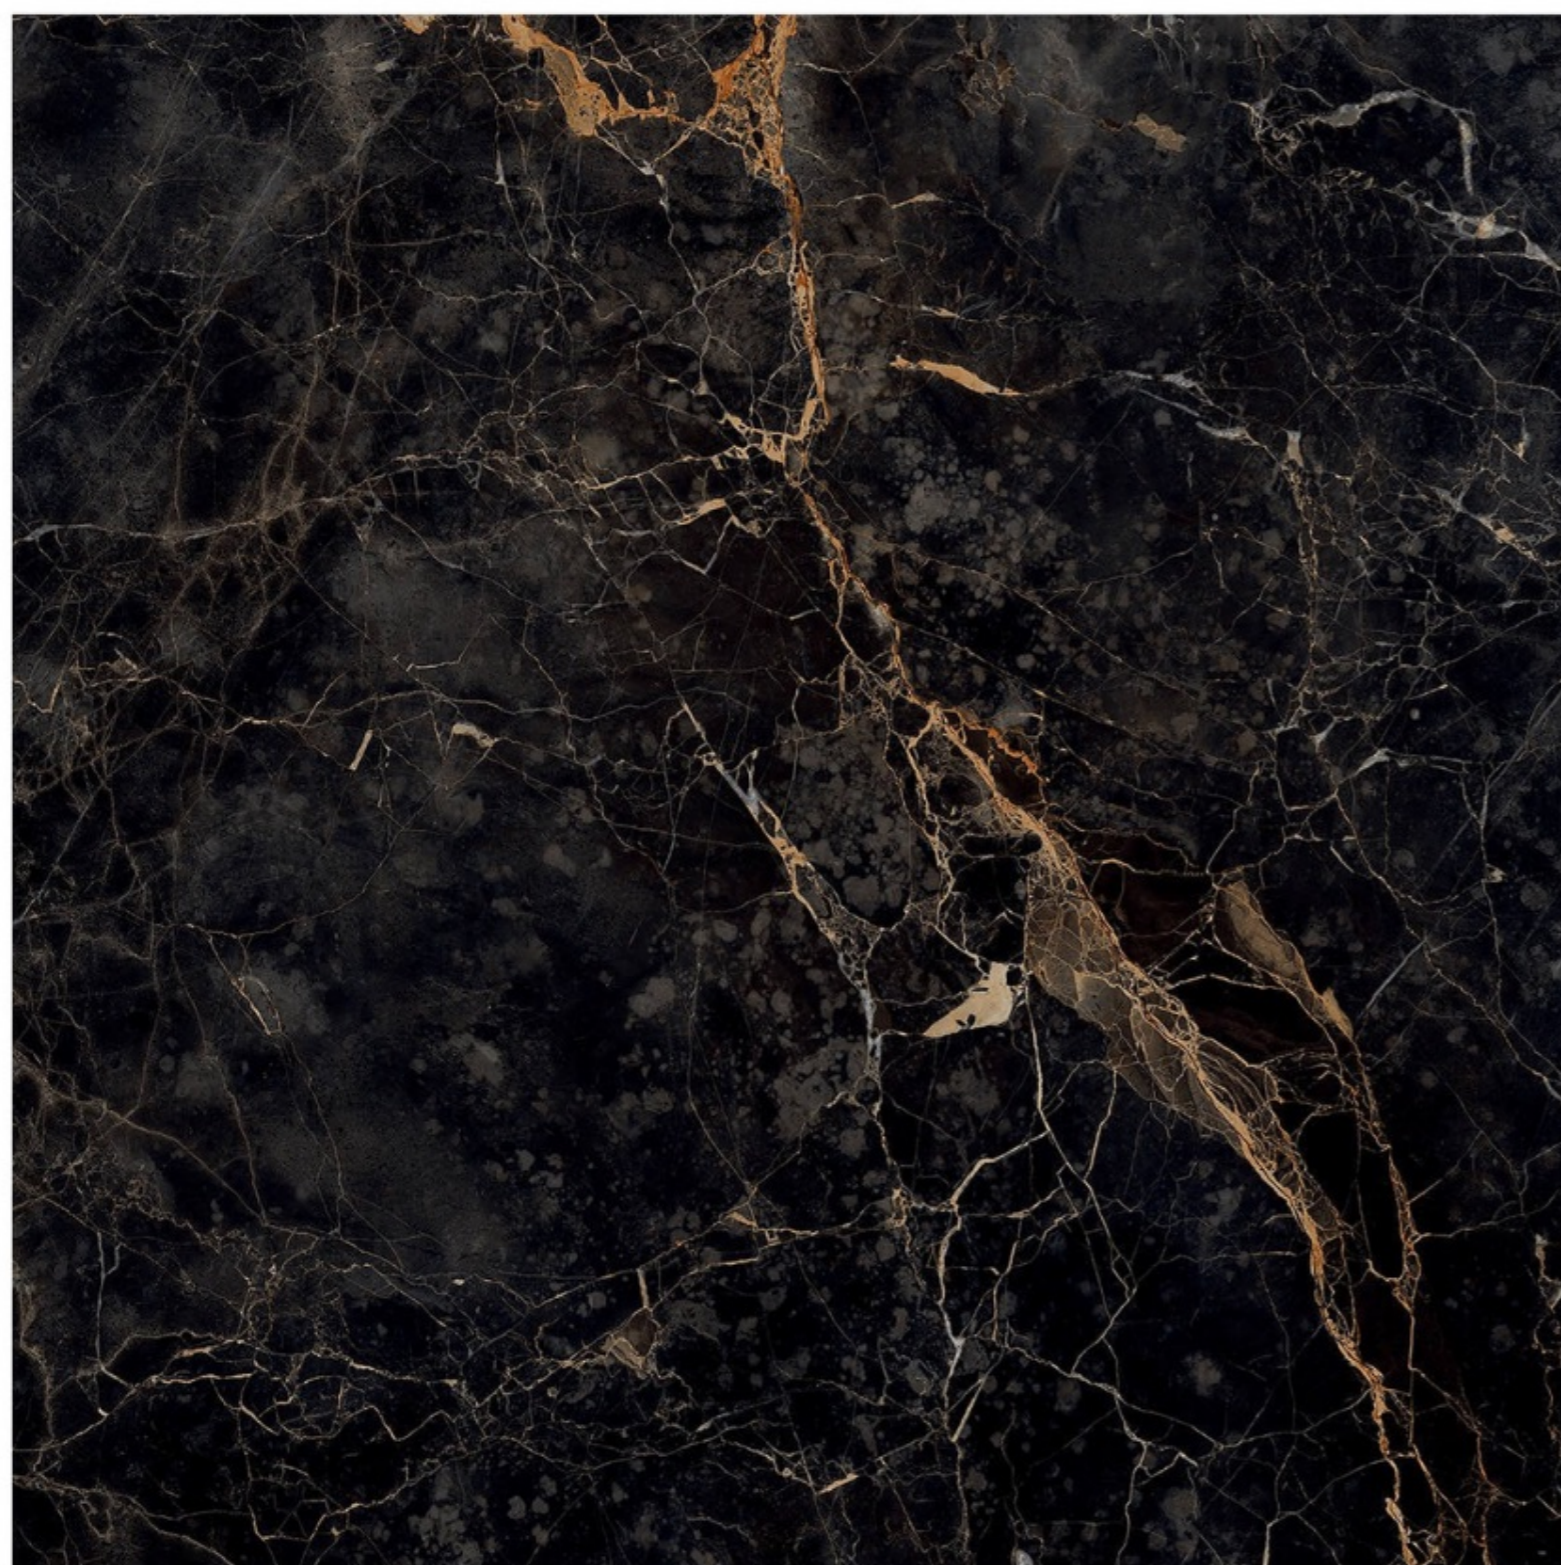

ROMANIA BLACK

Size - 800x800mm

Finish - HIGH GLOSSY

Random - 8

Fire
Resistance

Frost
Resistance

Chemical
Resistance

Stain
Resistance

Scratch
Resistance