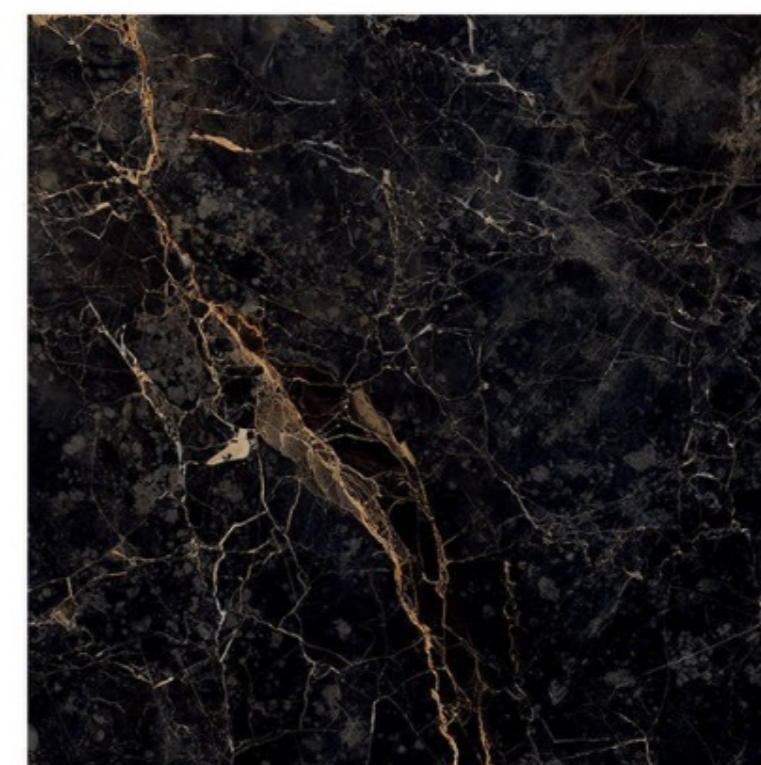

ROMANIA BLACK

Size - 800x800mm

Finish - HIGH GLOSSY

Random - 8

Fire
Resistance

Frost
Resistance

Chemical
Resistance

Stain
Resistance

Scratch
Resistance