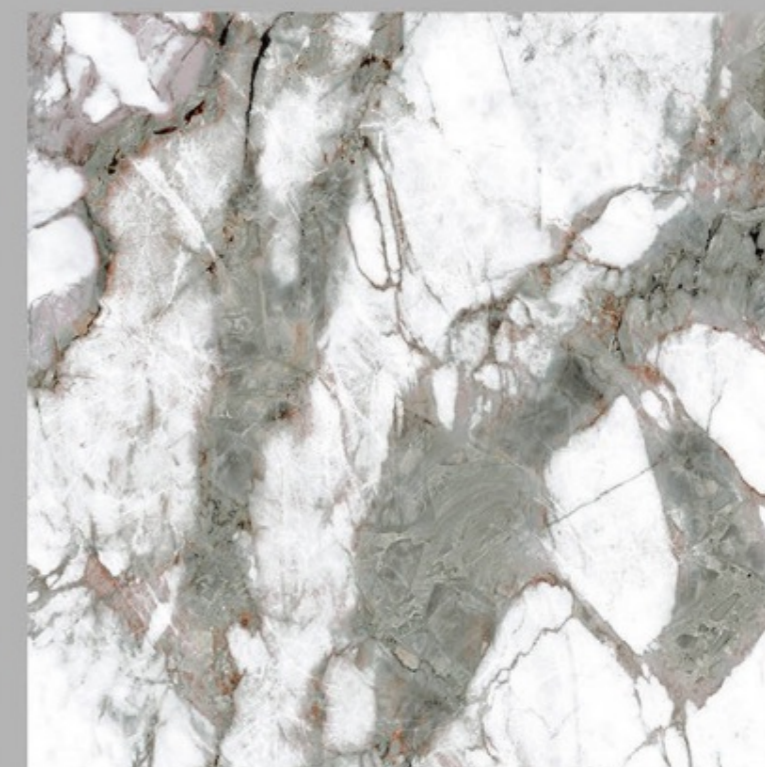

Stain
Resistance

Scratch
Resistance

800x800mm TREVO GREEN

TREVO GREEN

Size - 800x800mm

Finish - HIGH GLOSSY

Random - 6

Fire
Resistance