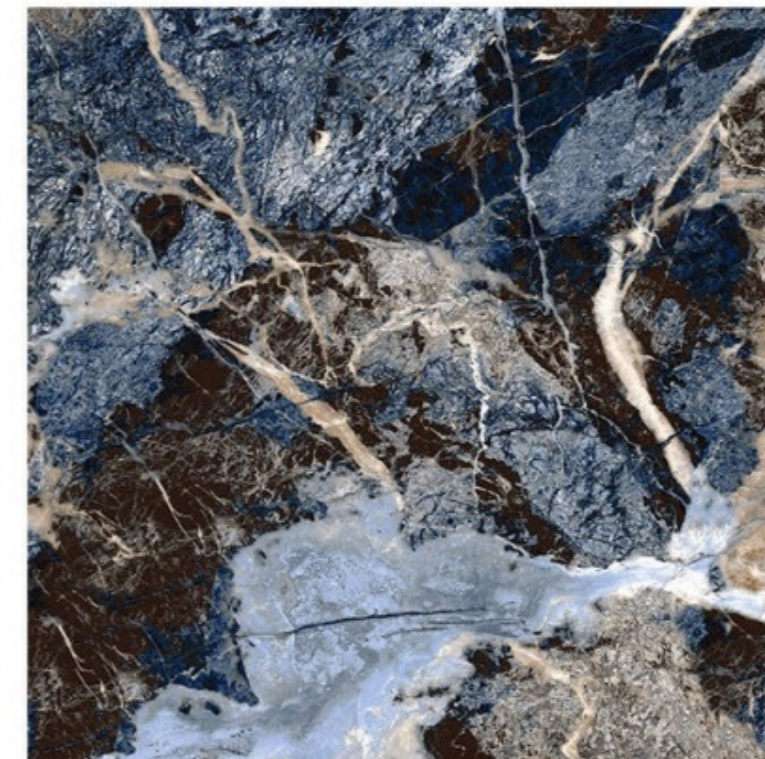

Scratch
Resistance

800x800mm | MADONA AZURE

MADONA AZURE

Size - 800x800mm

Finish - HIGH GLOSSY

Random - 8

Fire Resistance

Frost Resistance