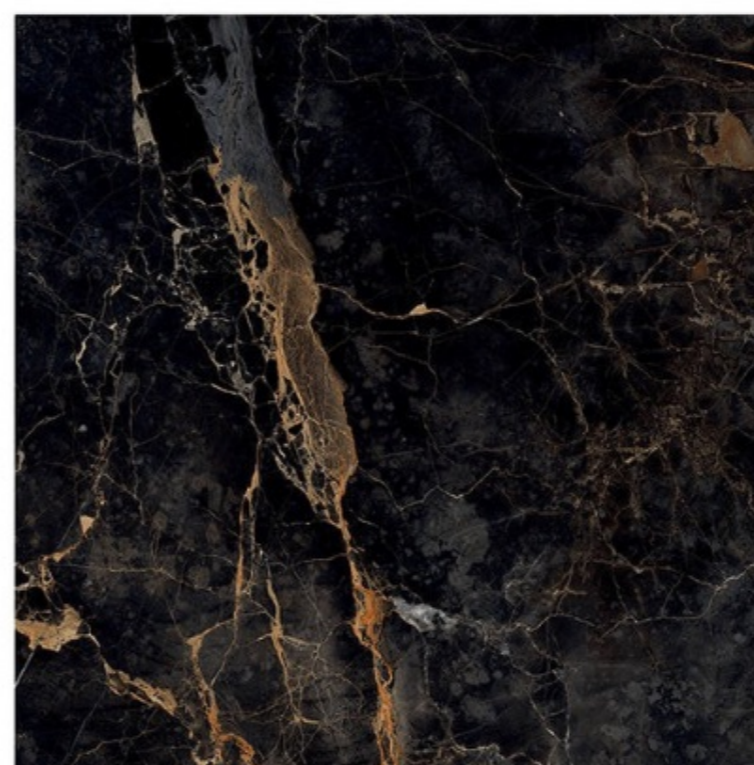

ROMANIA BLACK

Size - 800x800mm

Finish - HIGH GLOSSY

Random - 8

Fire
Resistance

Frost
Resistance

Chemical
Resistance

Stain
Resistance

Scratch
Resistance