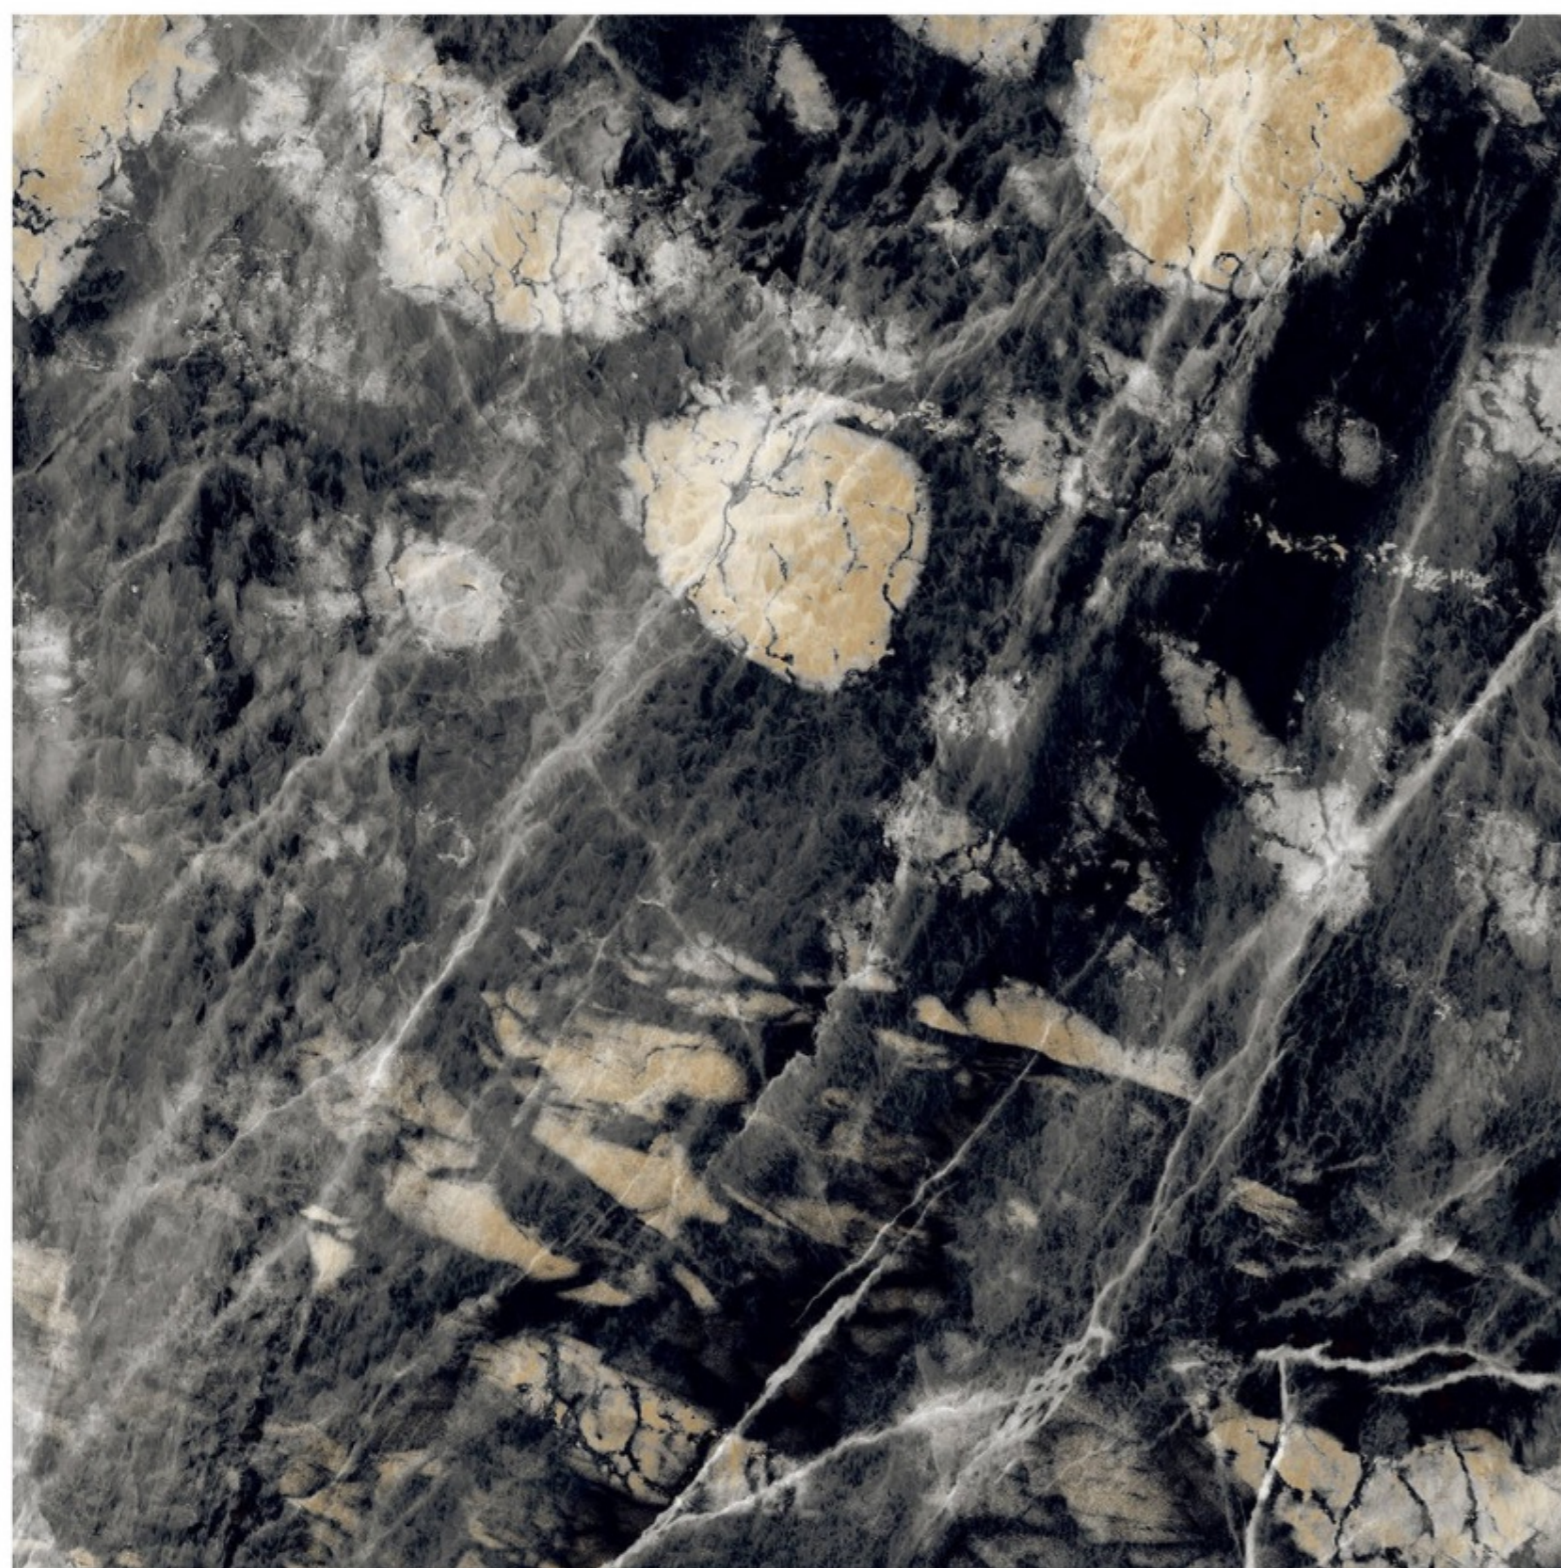

Scratch Resistance

800x800mm | RUIVINA BLACK

RUIVINA BLACK

Size - 800x800mm

Finish - HIGH GLOSSY

Random - 4

800x800mm | STATUARIO ZET

STATUARIO ZET