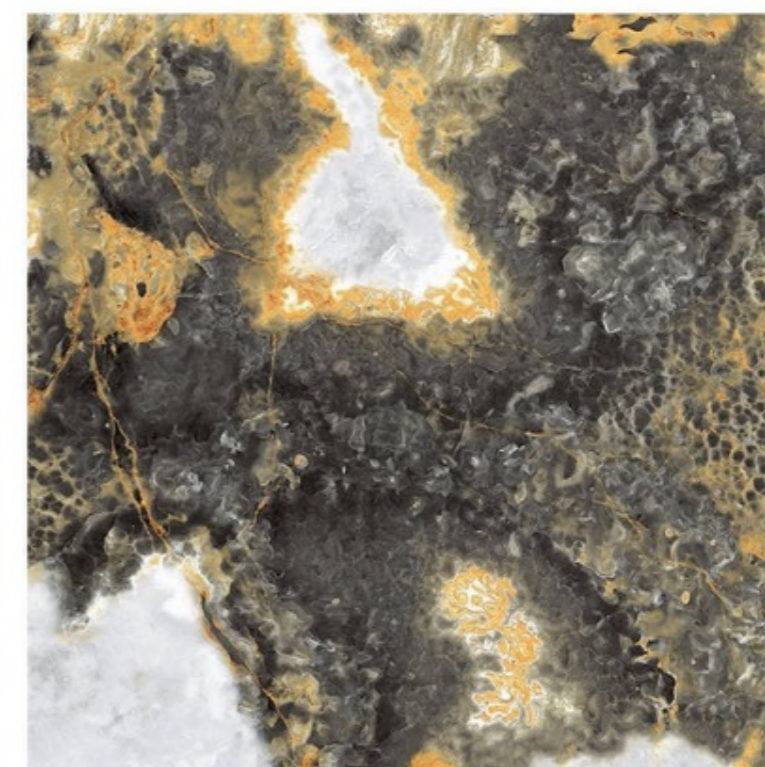

PYRITE NATURAL

Size - 800x800mm

Finish - HIGH GLOSSY

Random - 7