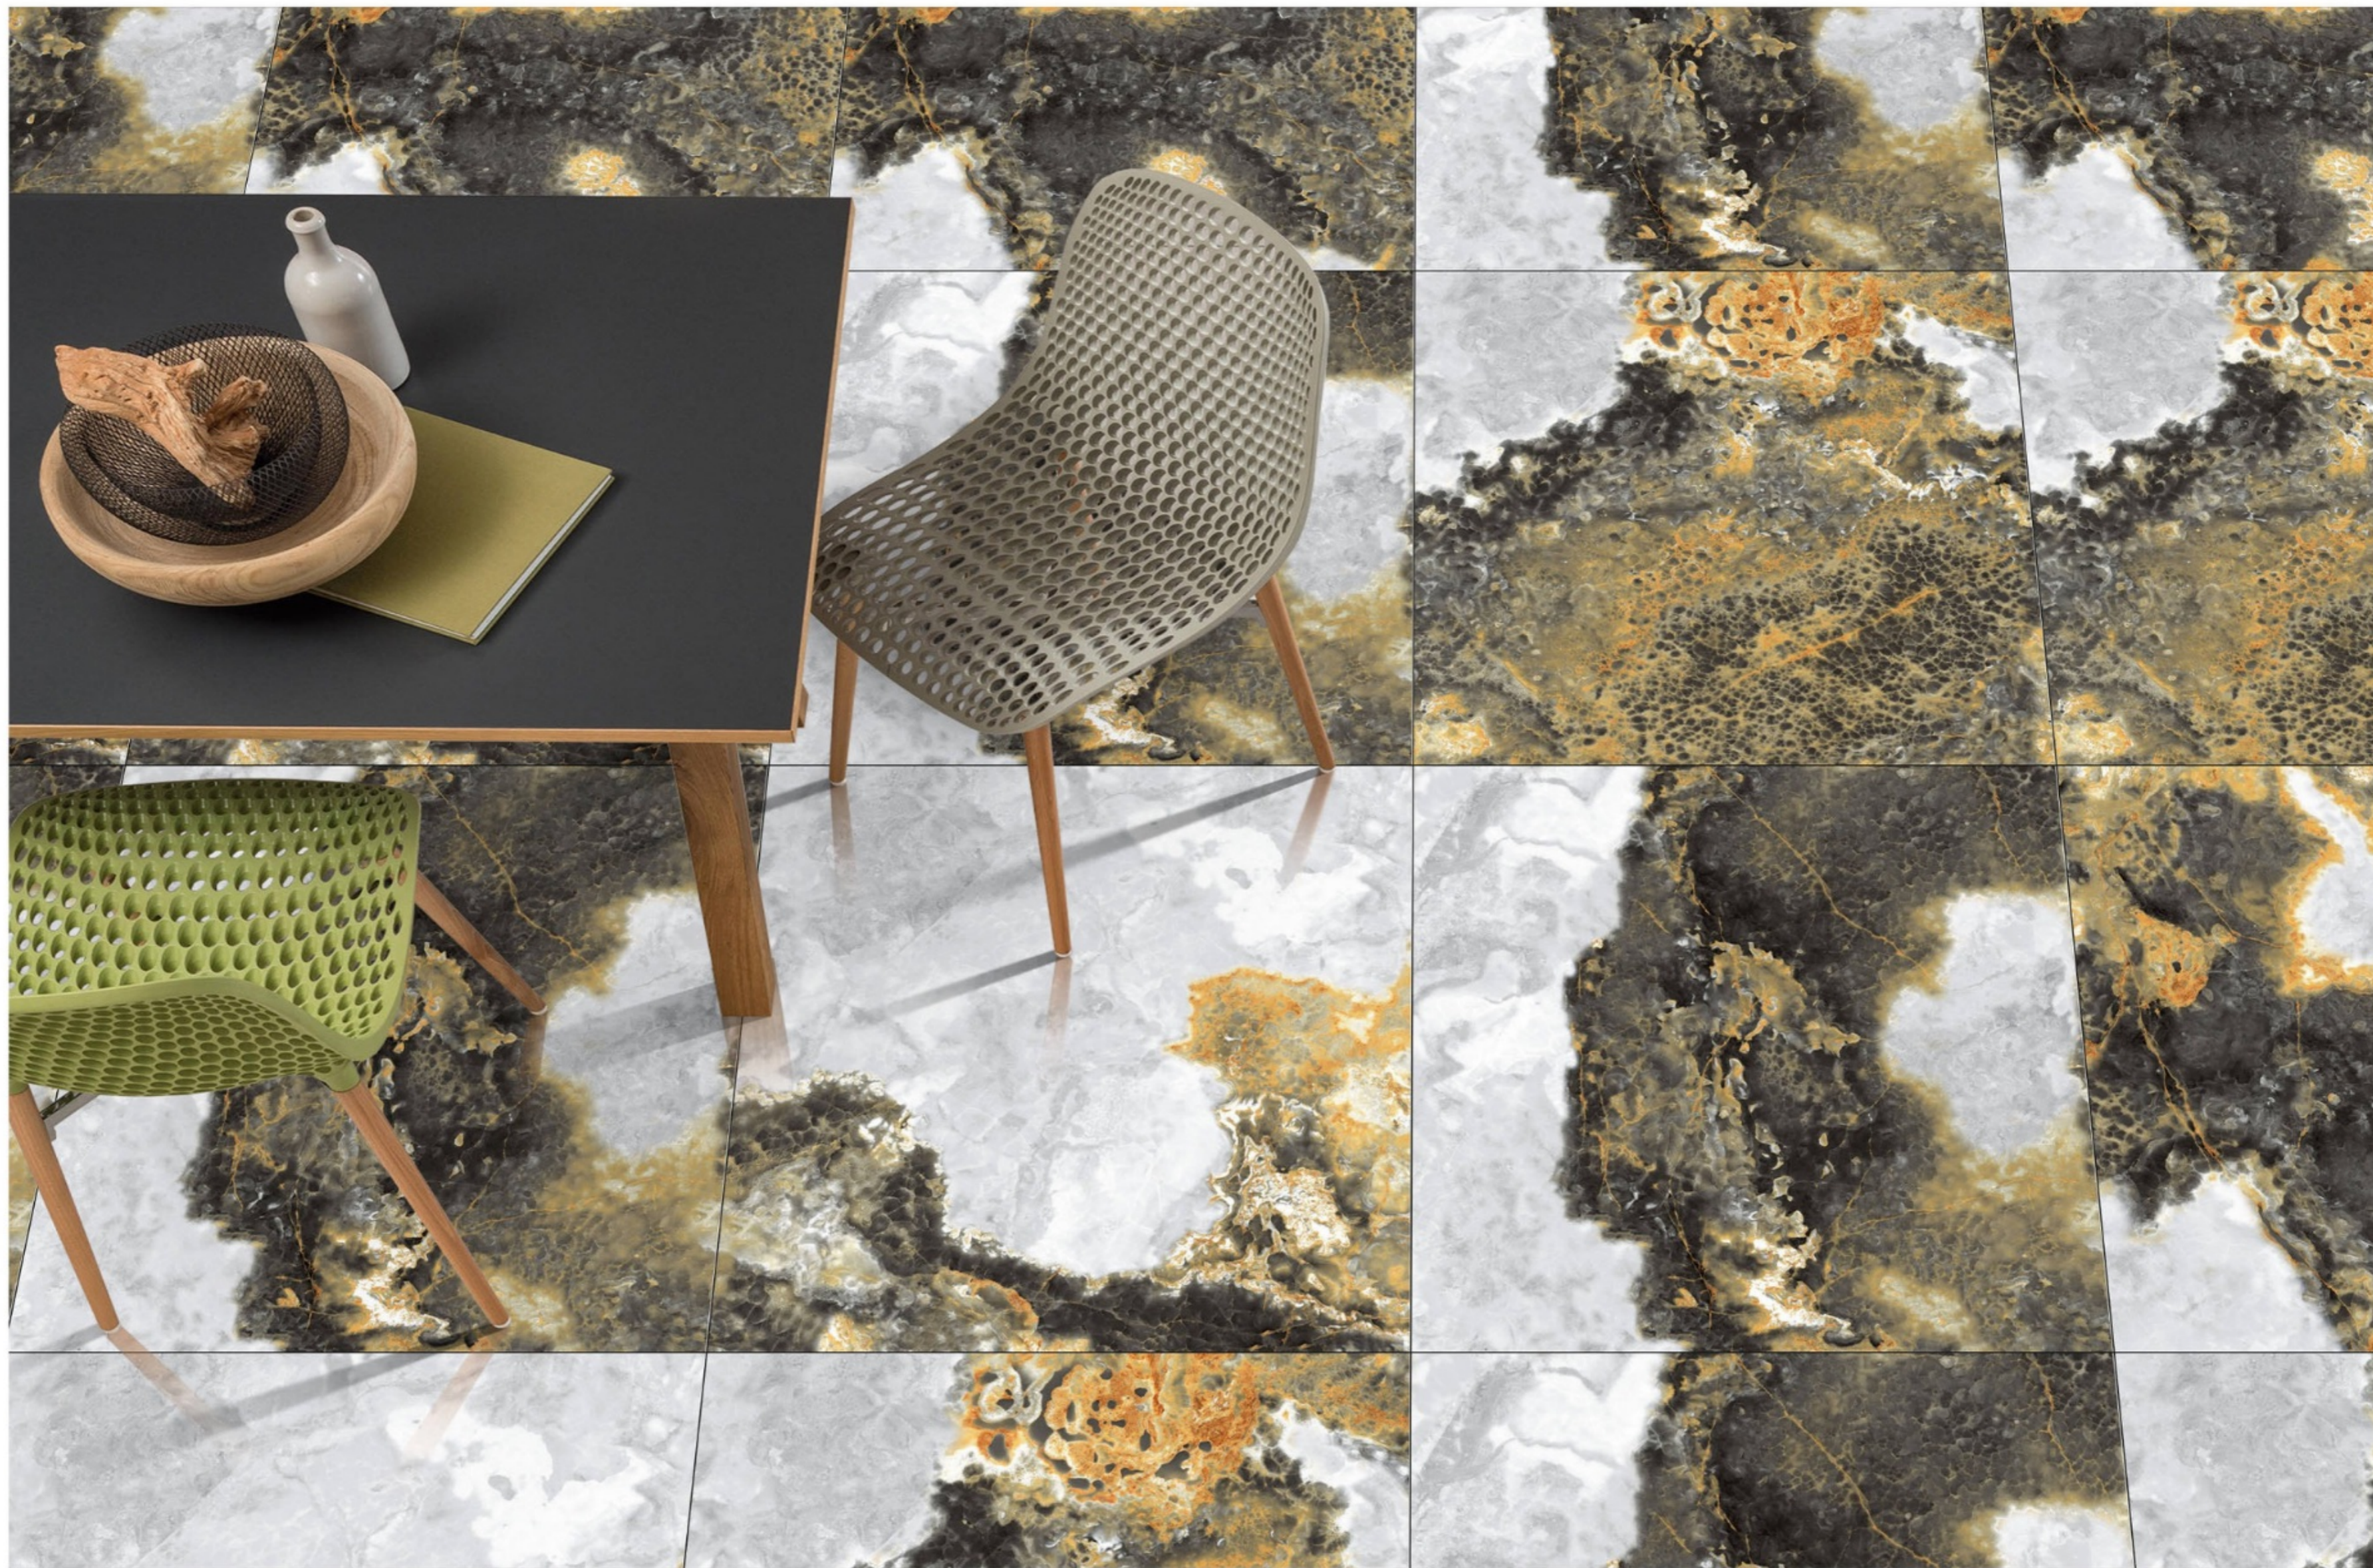

Chemical
Resistance

Stain
Resistance

Scratch
Resistance

800x800mm | PULSE SILVER

PULSE SILVER

Size - 800x800mm

Finish - HIGH GLOSSY

Random - 6