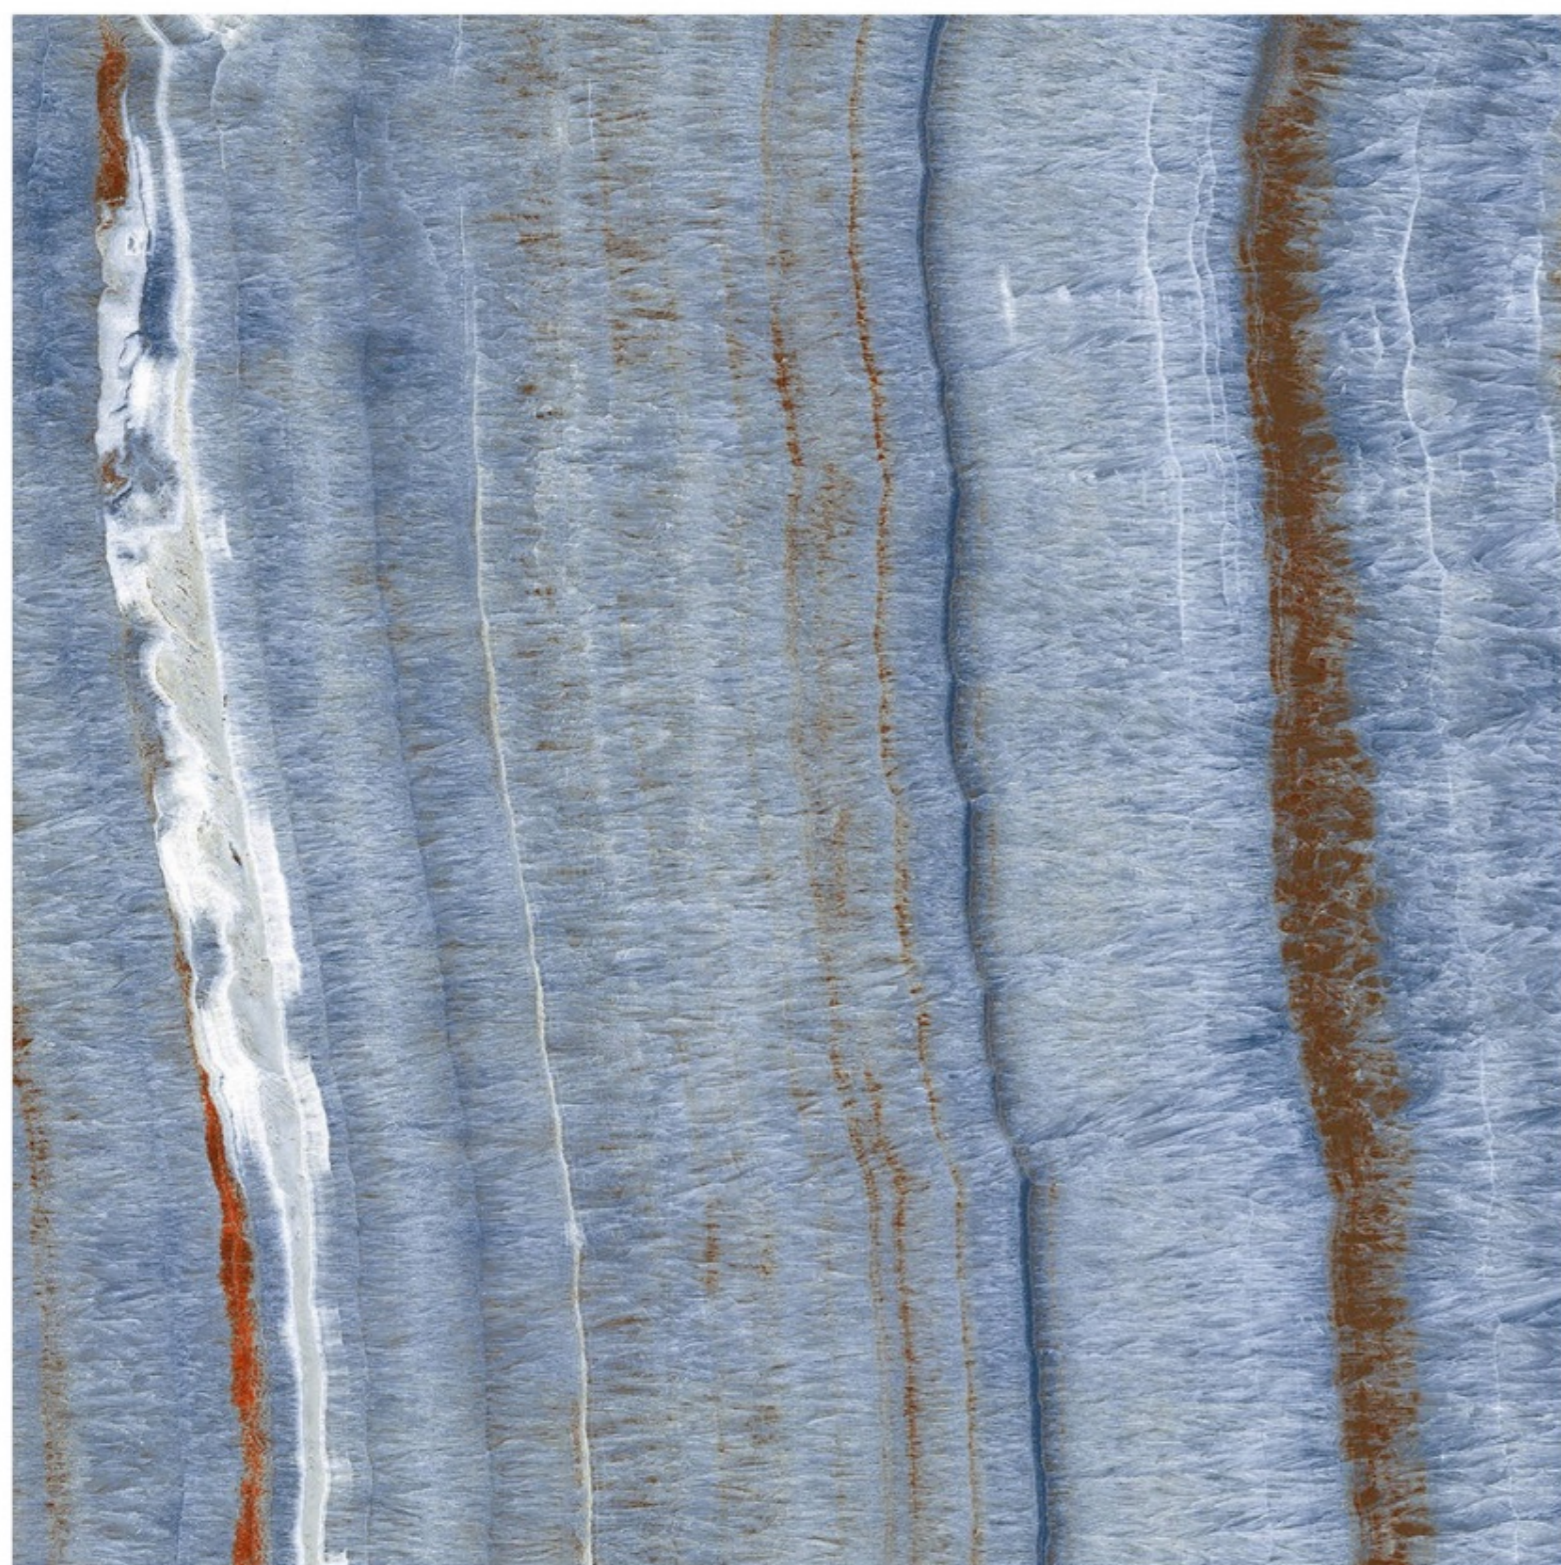

Fire
Resistance

Frost
Resistance

Chemical
Resistance

Stain
Resistance

Scratch
Resistance

800x800mm LINEA GREEN

LINEA GREEN

Size - 800x800mm