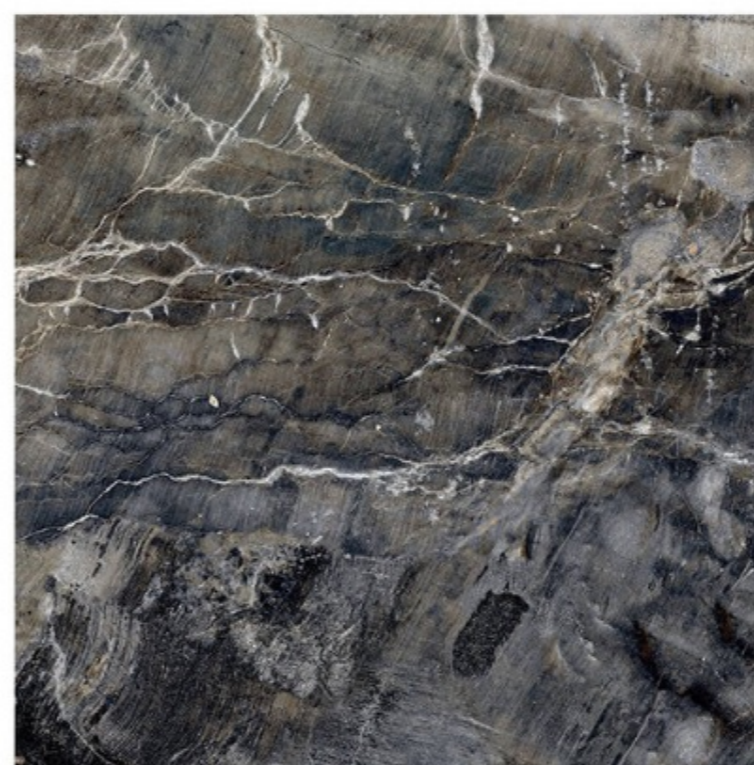

Chemical
Resistance

Stain
Resistance

Scratch
Resistance

800x800mm | PULSE SILVER

PULSE SILVER

Size - 800x800mm

Finish - HIGH GLOSSY

Random - 6