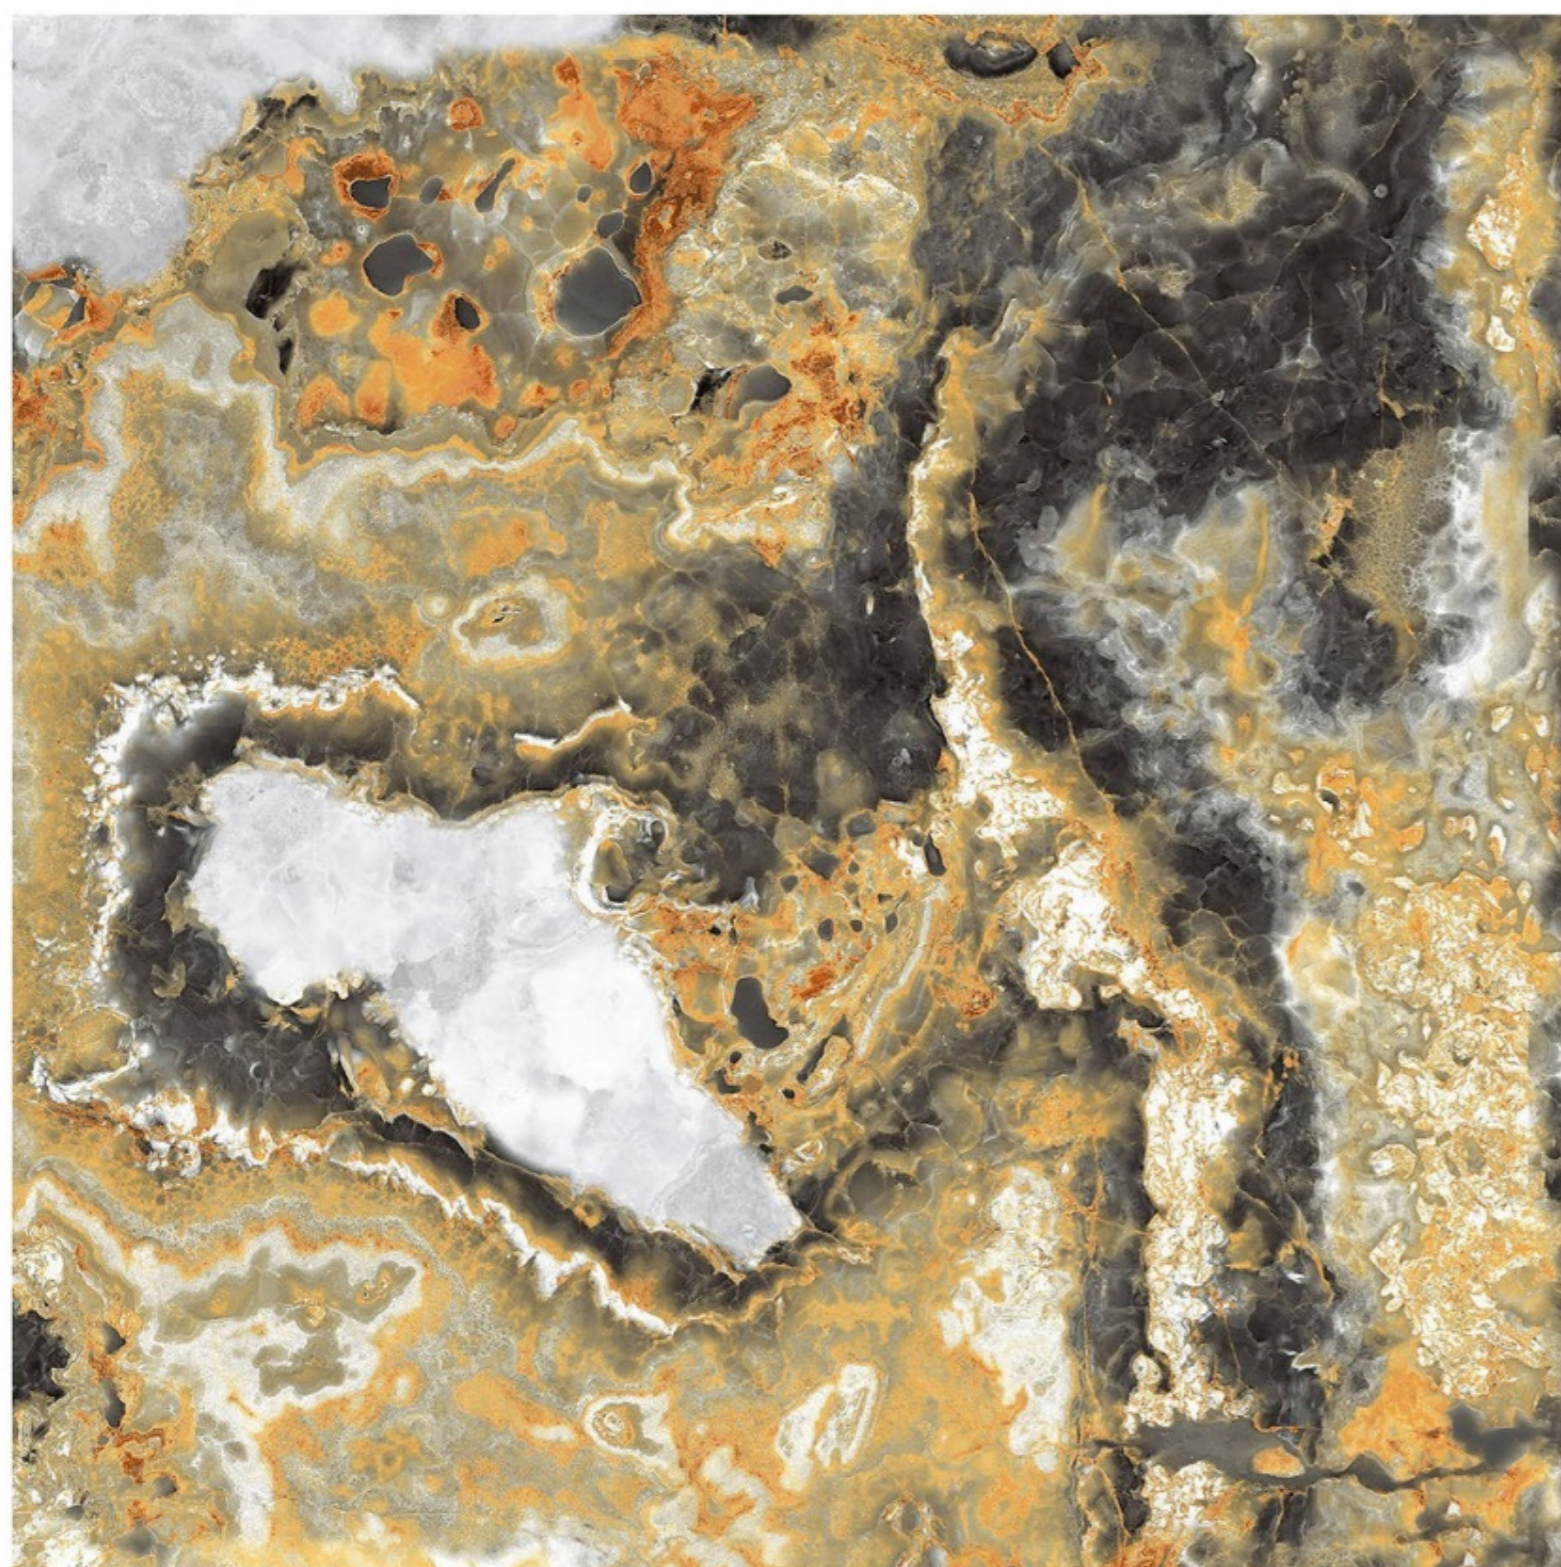

PYRITE NATURAL

Size - 800x800mm

Finish - HIGH GLOSSY

Random - 7