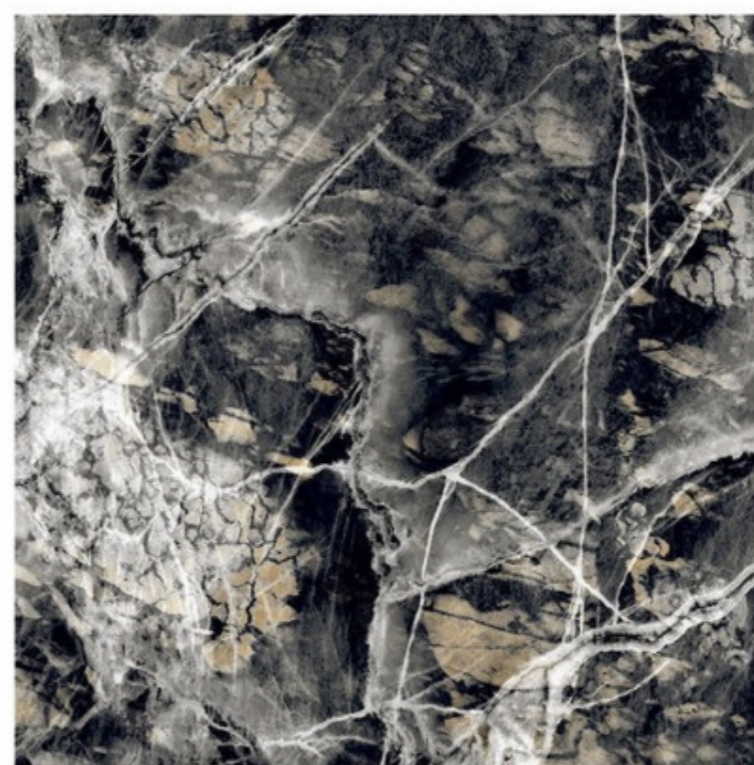

Scratch Resistance

800x800mm | RUIVINA BLACK

RUIVINA BLACK

Size - 800x800mm

Finish - HIGH GLOSSY

Random - 4

800x800mm | STATUARIO ZET

STATUARIO ZET