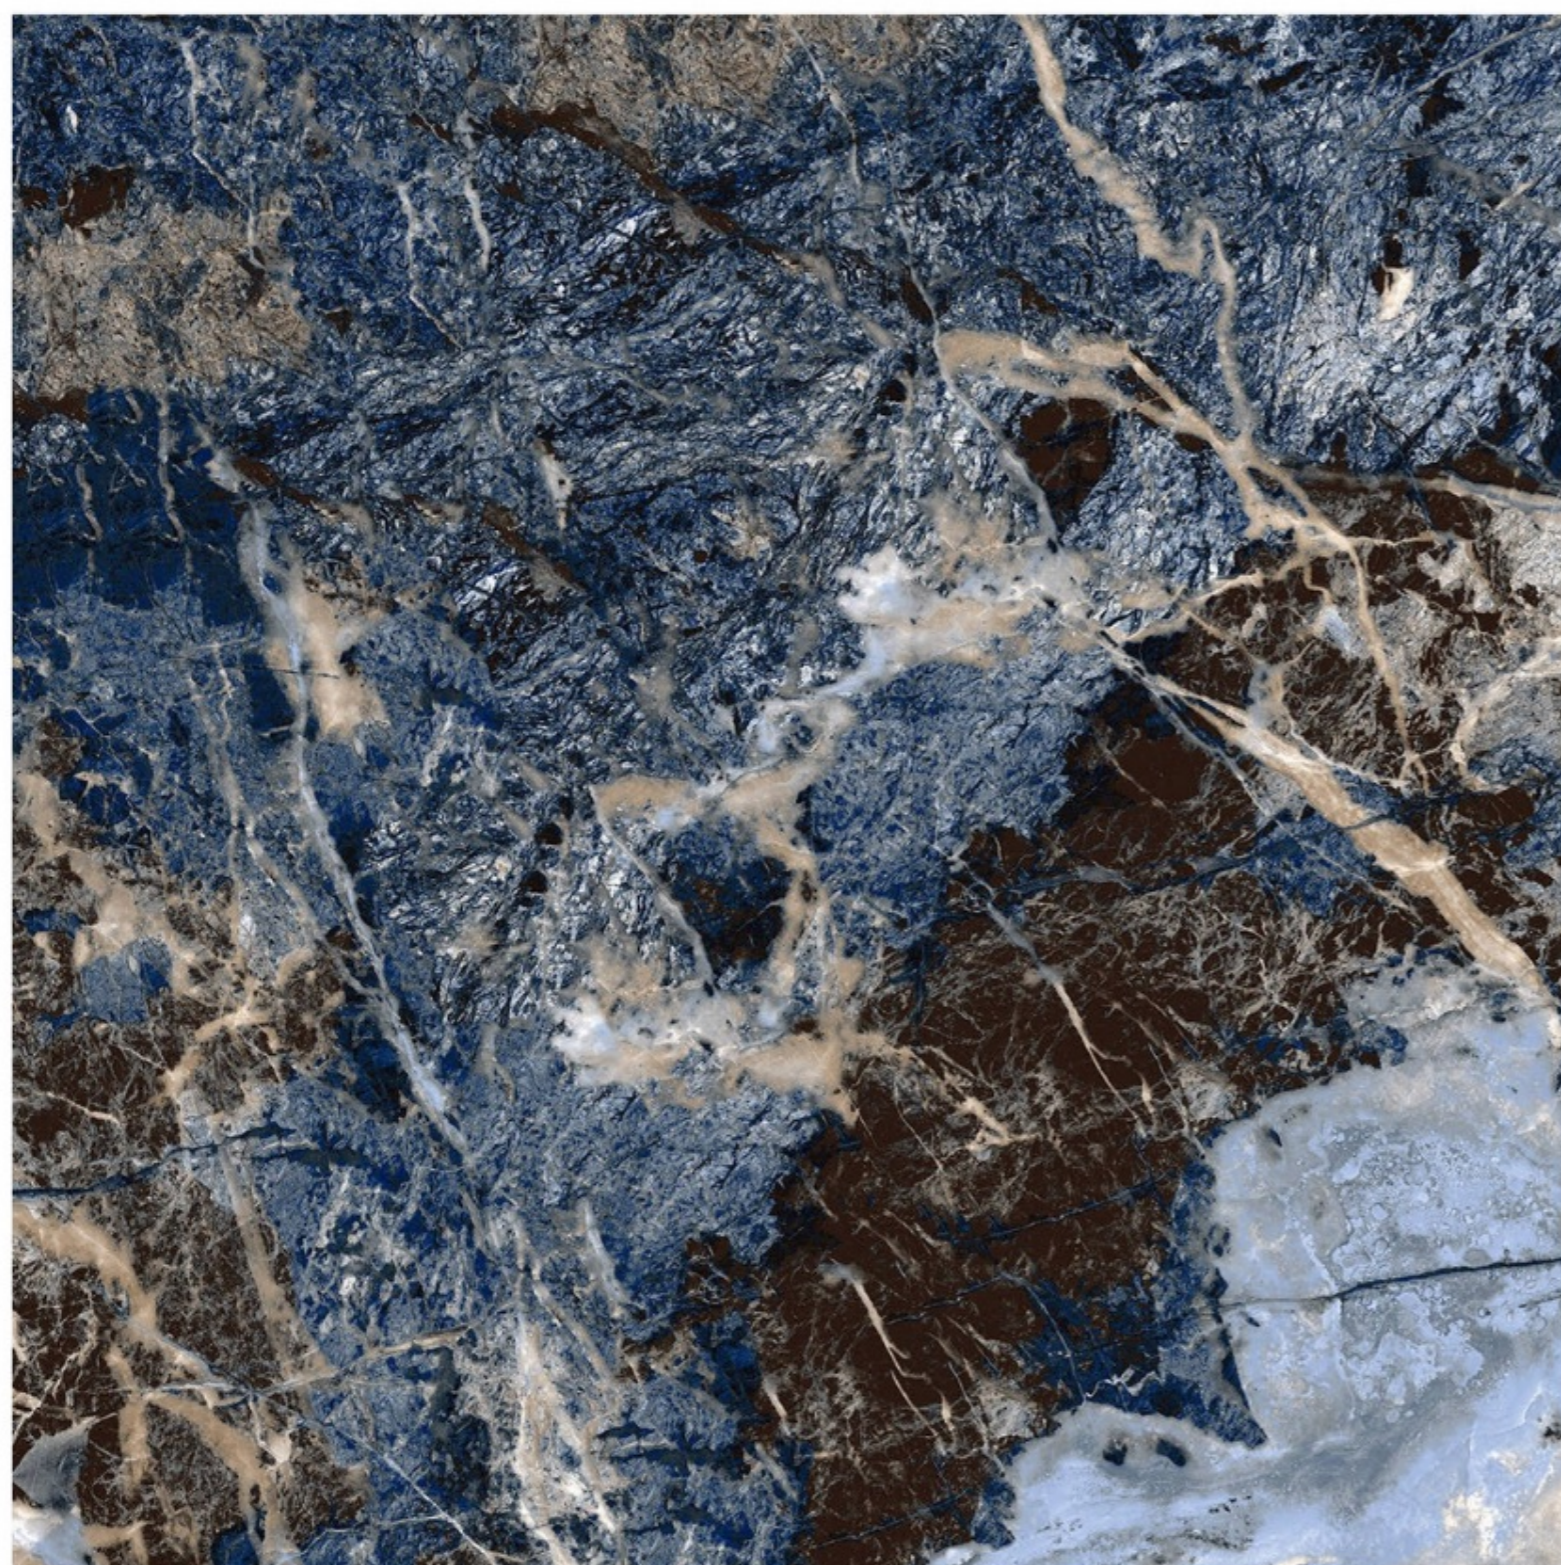

Scratch
Resistance

800x800mm | MADONA AZURE

MADONA AZURE

Size - 800x800mm

Finish - HIGH GLOSSY

Random - 8

Fire Resistance

Frost Resistance