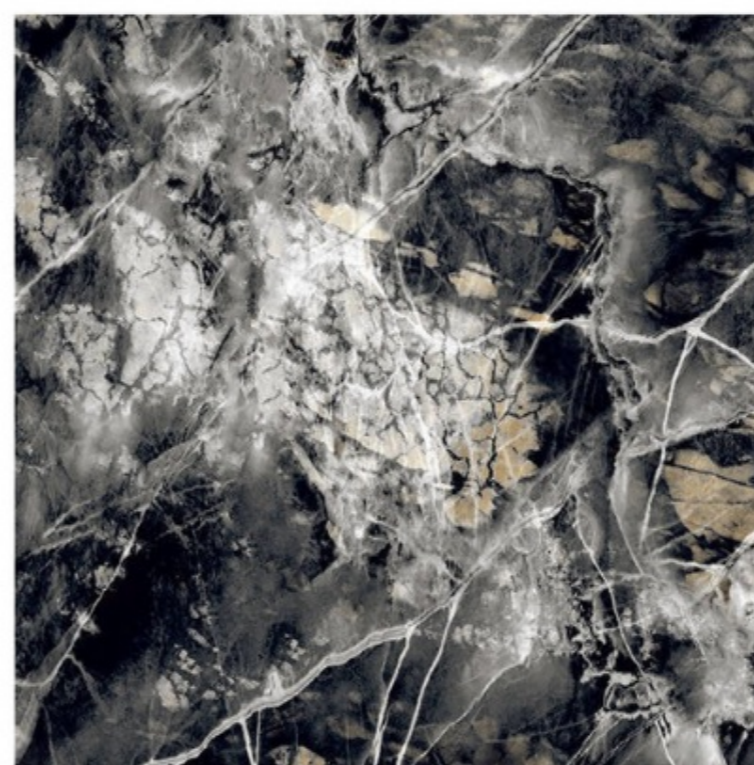

Scratch Resistance

800x800mm | RUIVINA BLACK

RUIVINA BLACK

Size - 800x800mm

Finish - HIGH GLOSSY

Random - 4

800x800mm | STATUARIO ZET

STATUARIO ZET