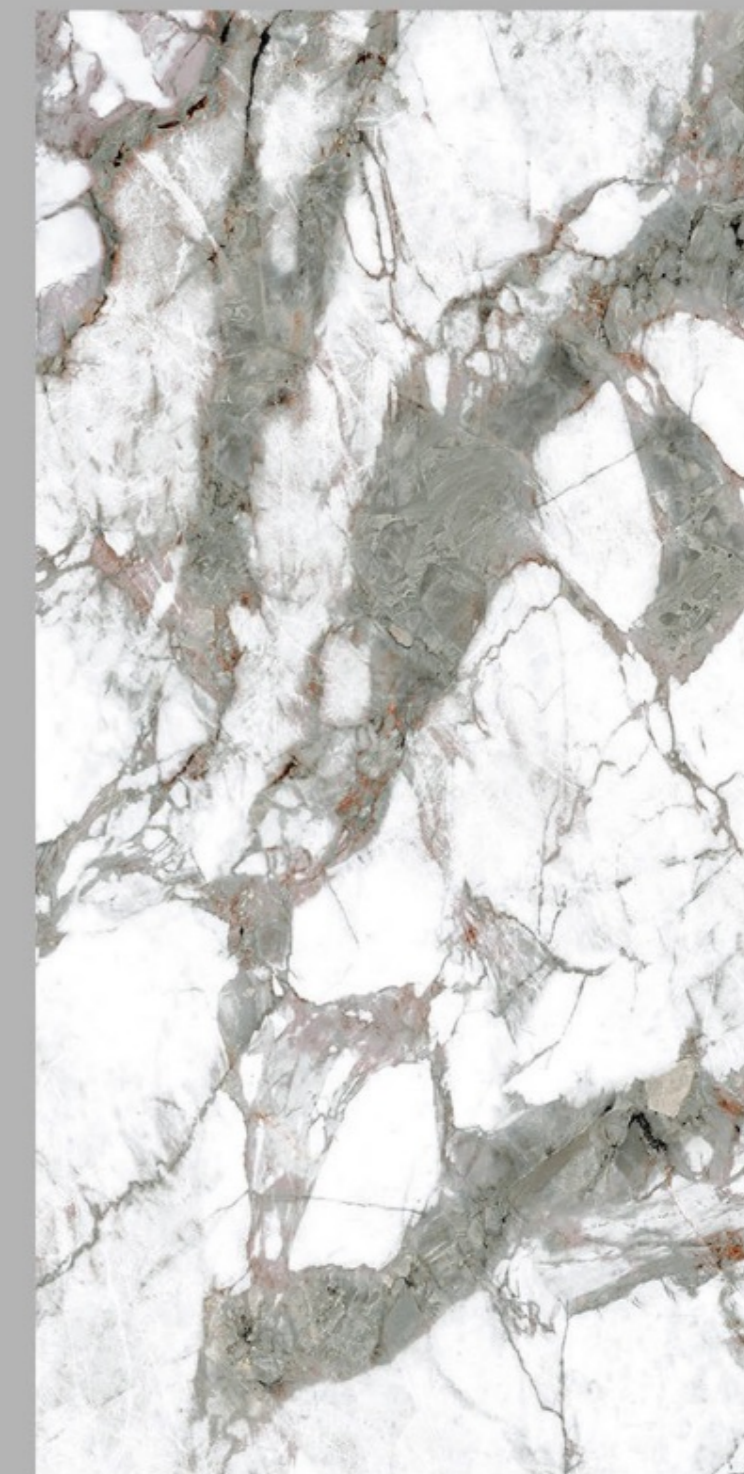

TREVO GREEN

Size - 800x1600mm

Finish - **HIGH GLOSSY**

Random - 3

Fire
Resistance

Frost
Resistance

Chemical
Resistance

Stain
Resistance

Scratch
Resistance