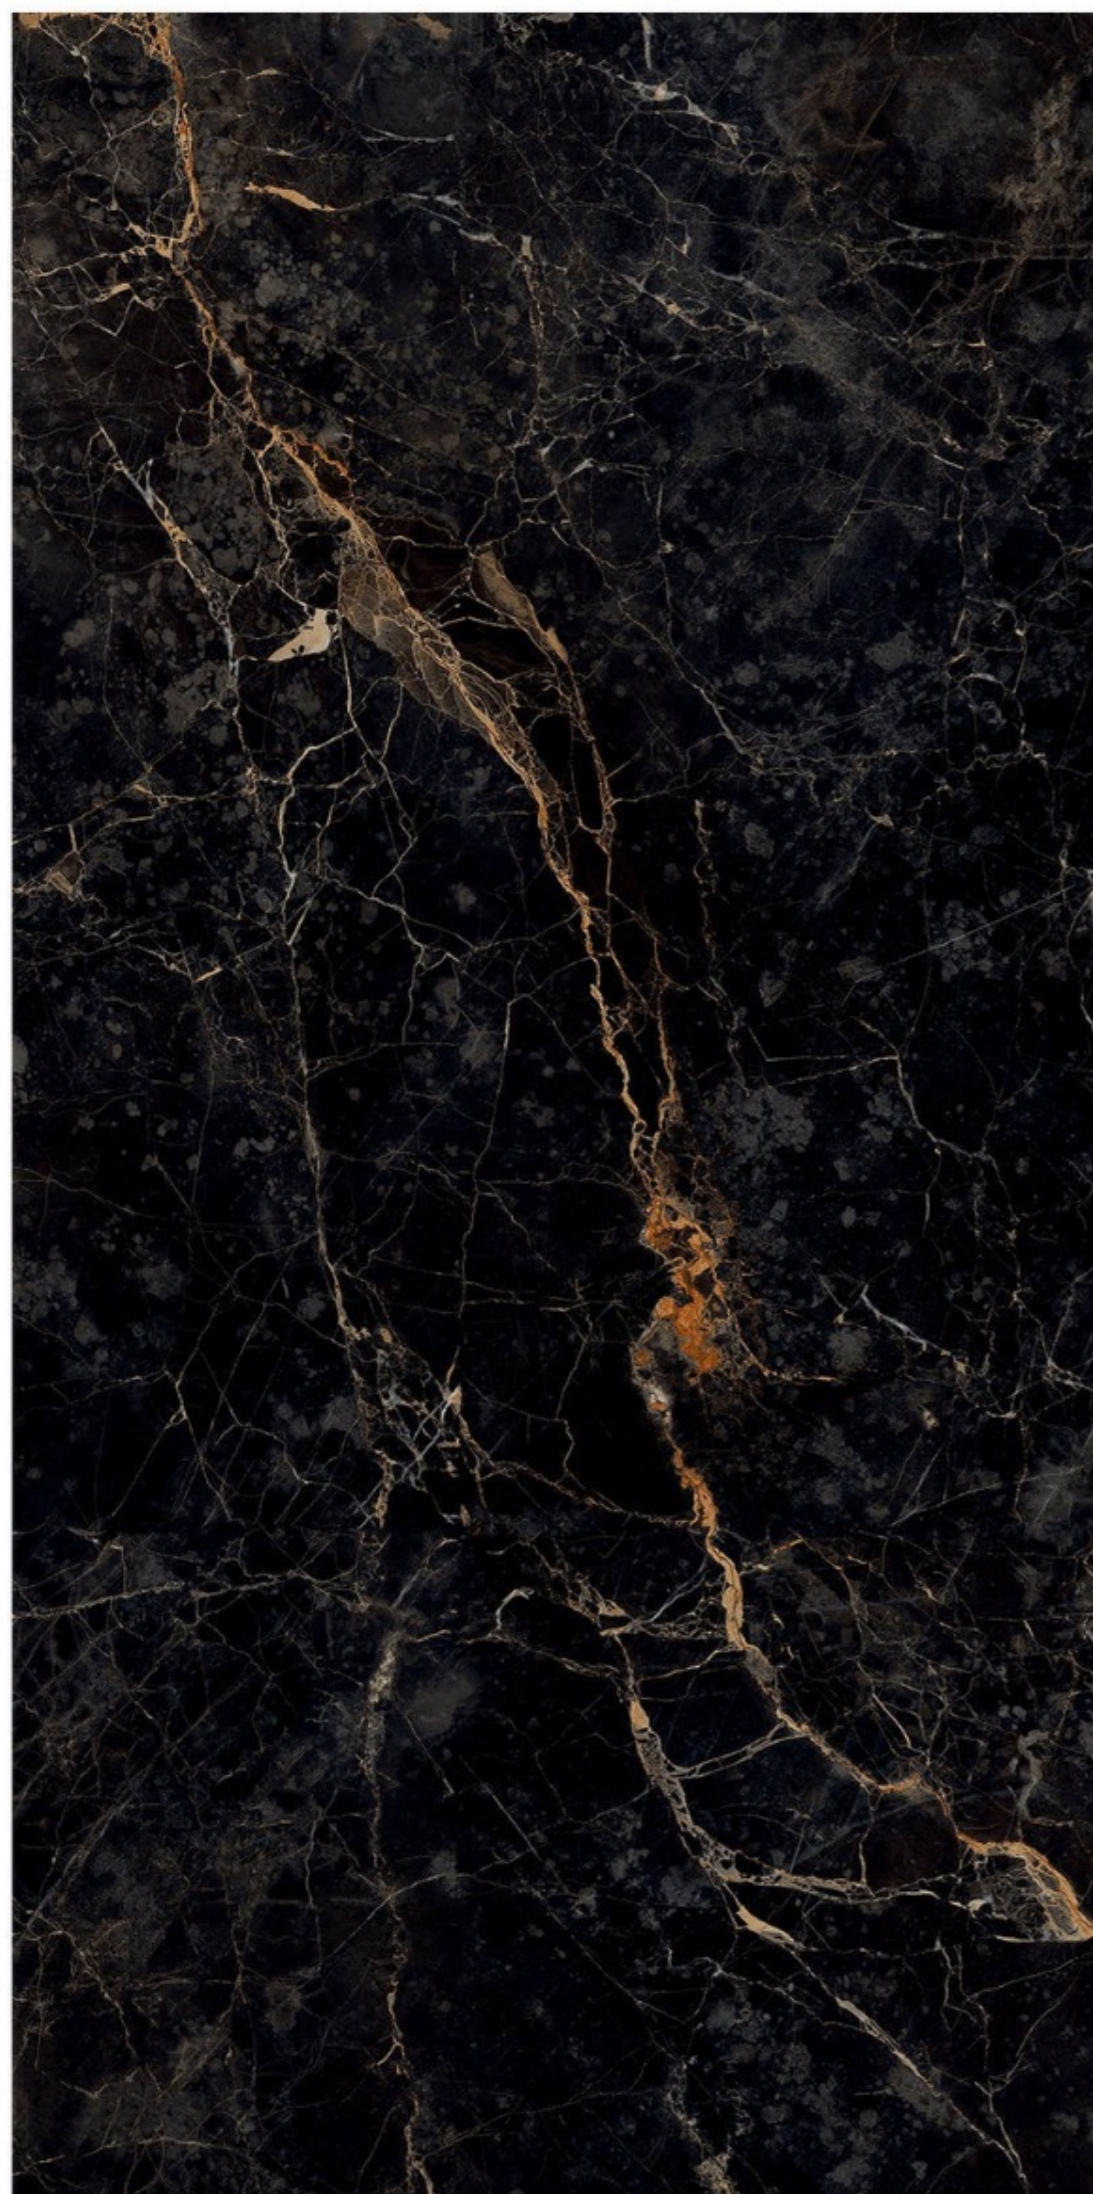

Fire
Resistance

Frost
Resistance

Chemical
Resistance

Stain
Resistance

Scratch
Resistance

800x1600mm | ROSSIA TORTILLA

ROSSIA TORTILLA

Size - 800x1600mm