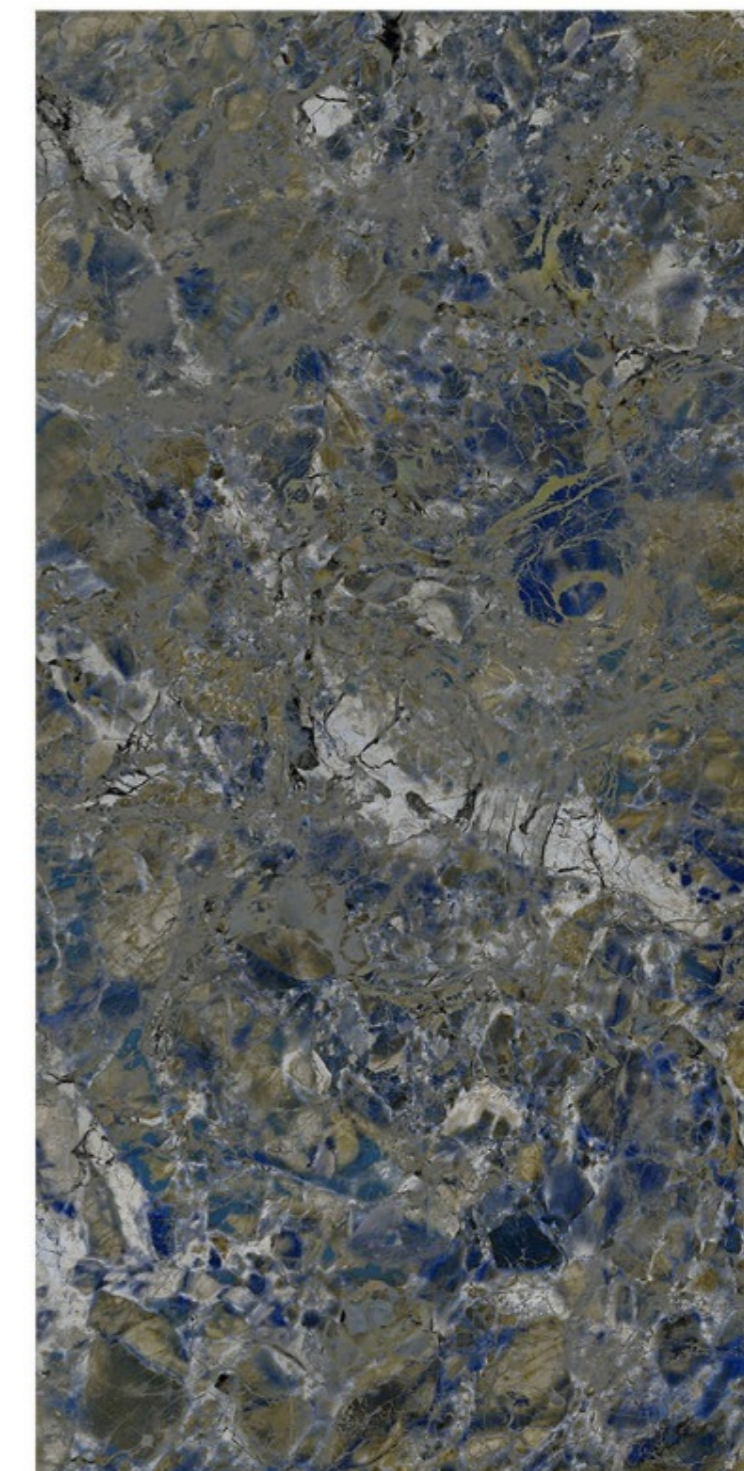

Scratch
Resistance

800x1600mm | ORKEY CARAMEL

ORKEY CARAMEL

Size - 800x1600mm

Finish - HIGH GLOSSY

Random - 4

Fire
Resistance

Frost
Resistance