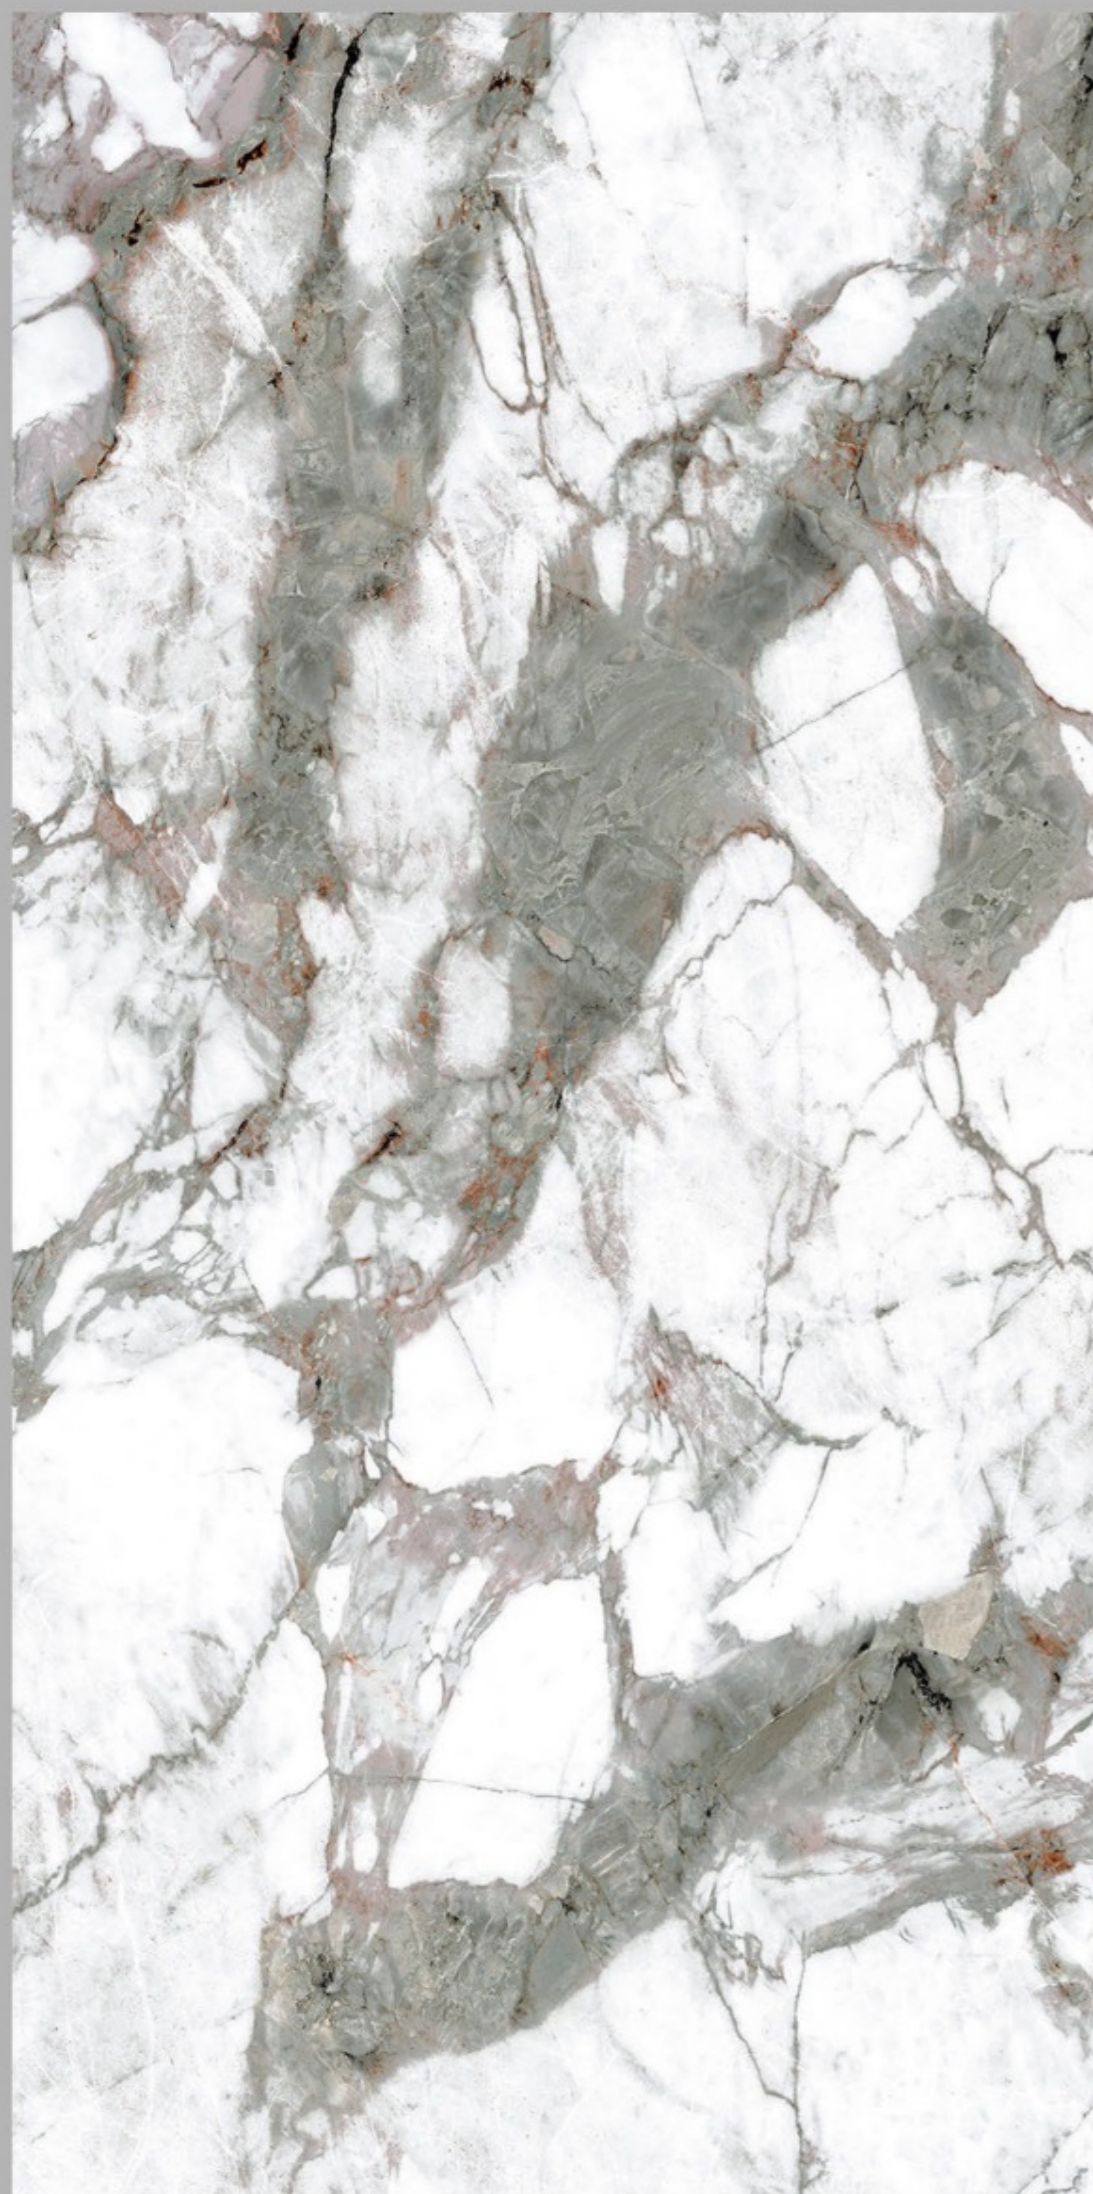

TREVO GREEN

Size - 800x1600mm

Finish - **HIGH GLOSSY**

Random - 3

Fire
Resistance

Frost
Resistance

Chemical
Resistance

Stain
Resistance

Scratch
Resistance