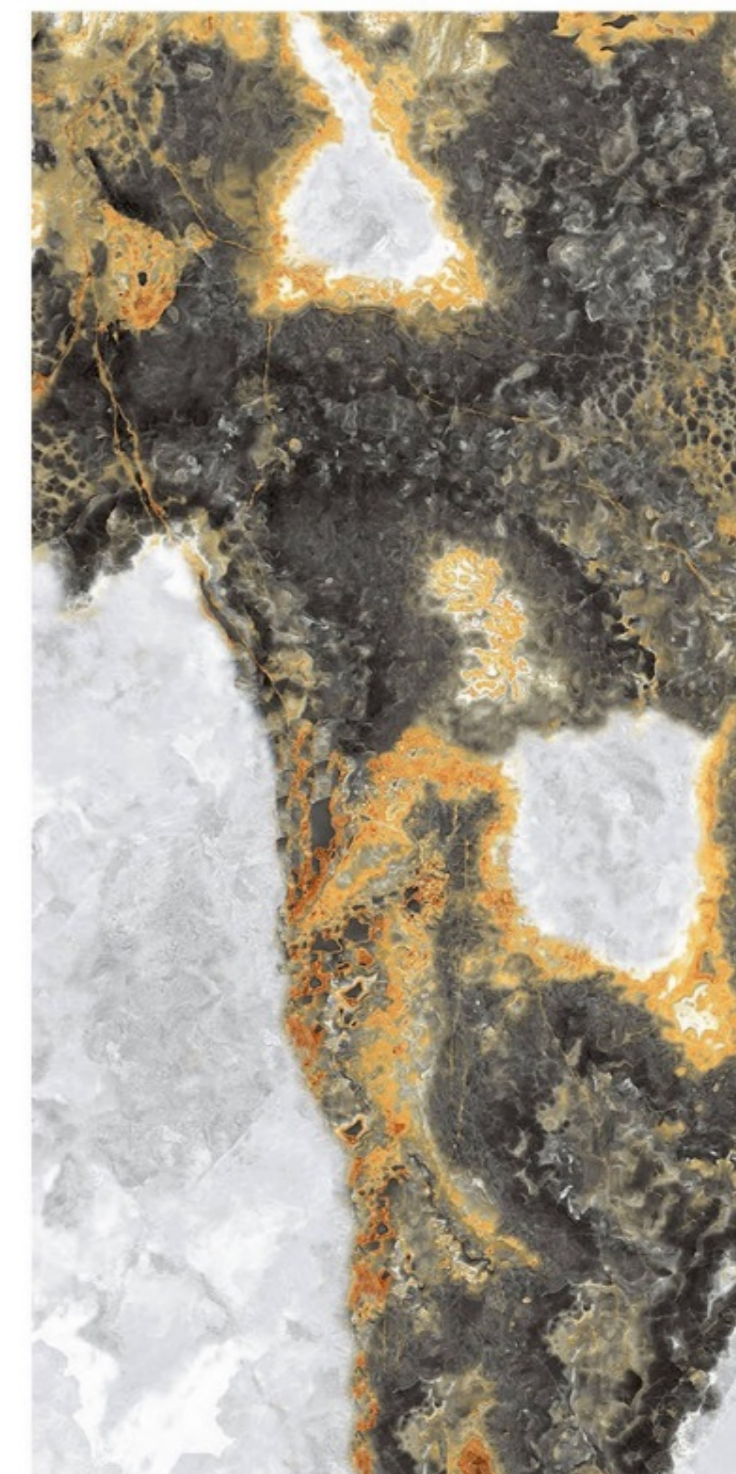

PYRITE NATURAL

Size - **800x1600mm**
Finish - **HIGH GLOSSY**
Random - **4**

Fire
Resistance

Frost
Resistance

Chemical
Resistance

Stain
Resistance

Scratch
Resistance