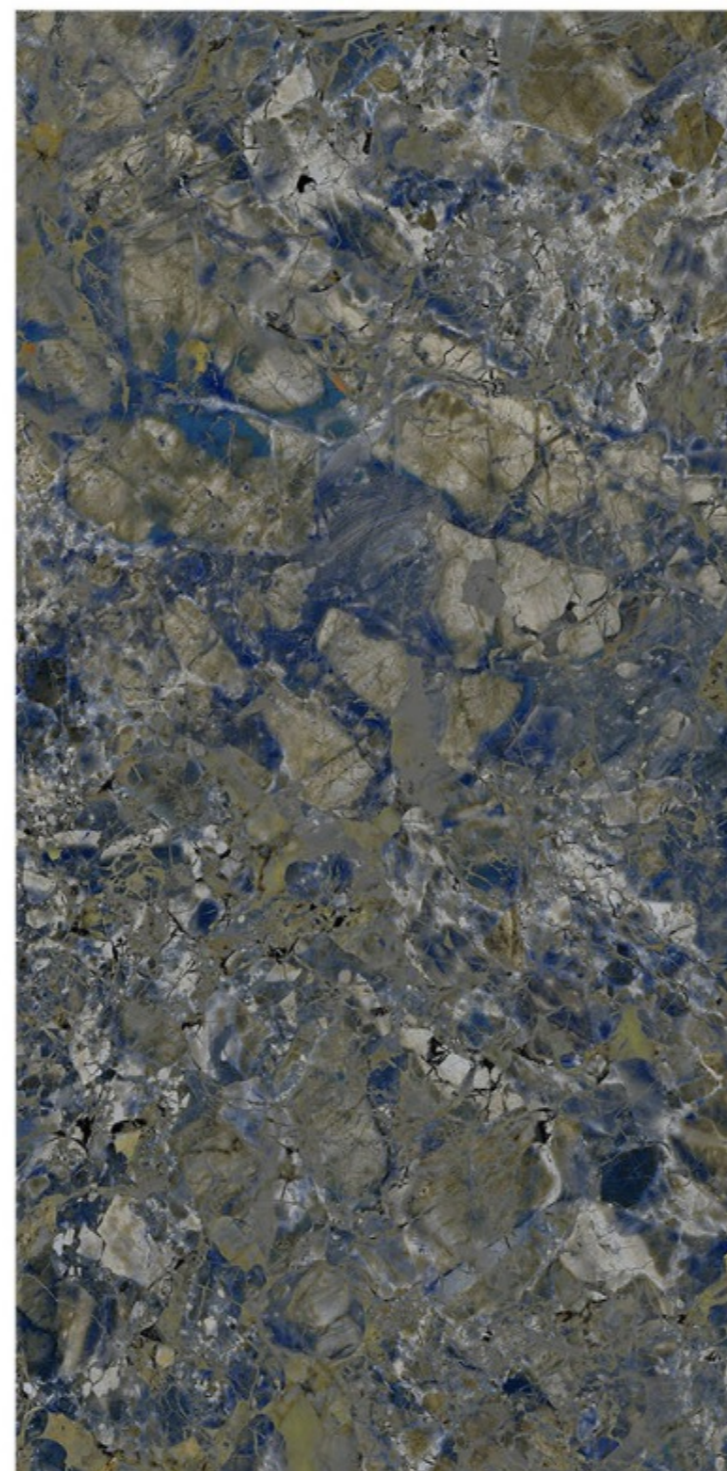

Scratch
Resistance

800x1600mm | ORKEY CARAMEL

ORKEY CARAMEL

Size - 800x1600mm

Finish - HIGH GLOSSY

Random - 4

Fire
Resistance

Frost
Resistance