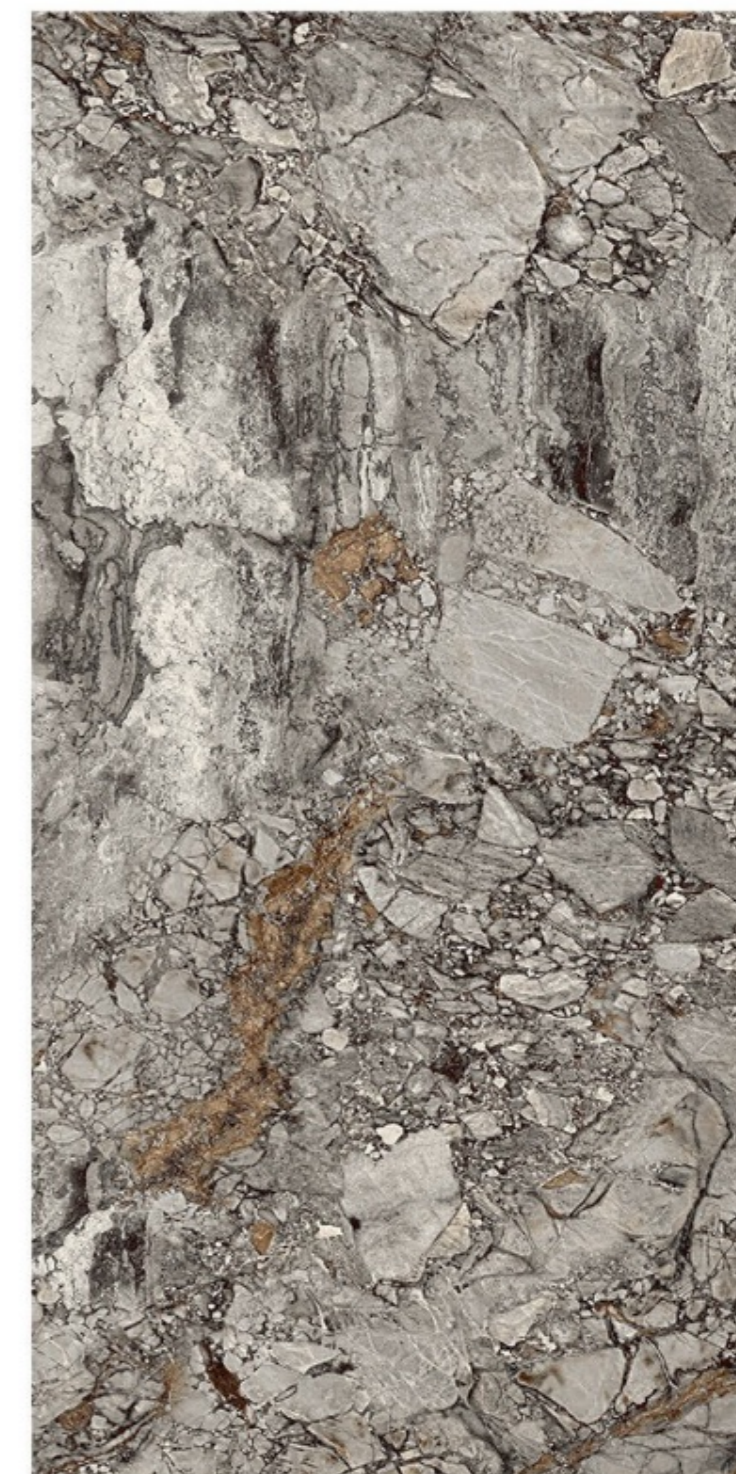

Finish - HIGH GLOSSY

Random - 3

Fire
Resistance

Frost
Resistance

Chemical
Resistance

Stain
Resistance

Scratch
Resistance

800x1600mm || RUIVINA BLACK