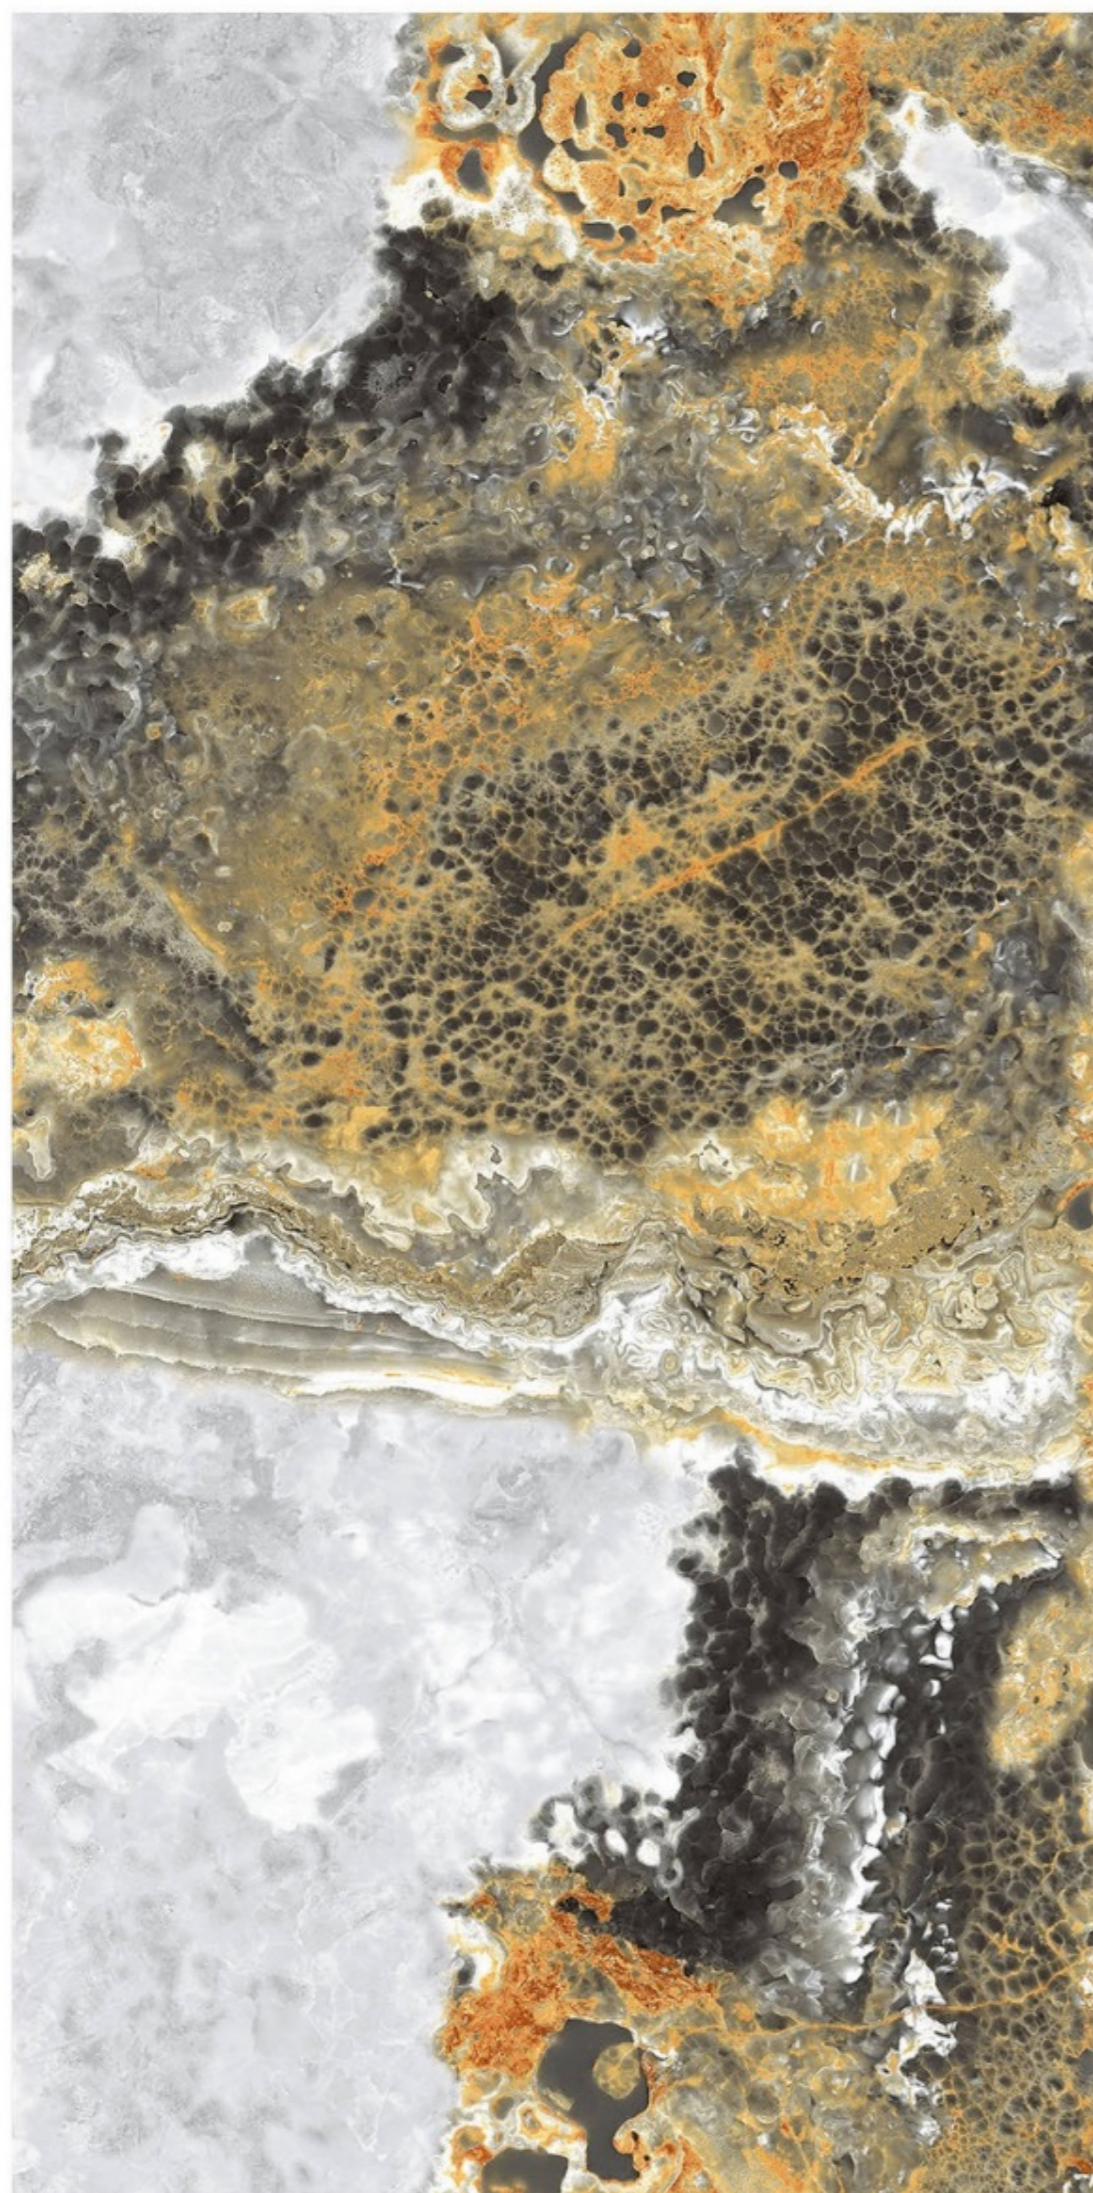

PYRITE NATURAL

Size - **800x1600mm**
Finish - **HIGH GLOSSY**
Random - **4**

Fire
Resistance

Frost
Resistance

Chemical
Resistance

Stain
Resistance

Scratch
Resistance