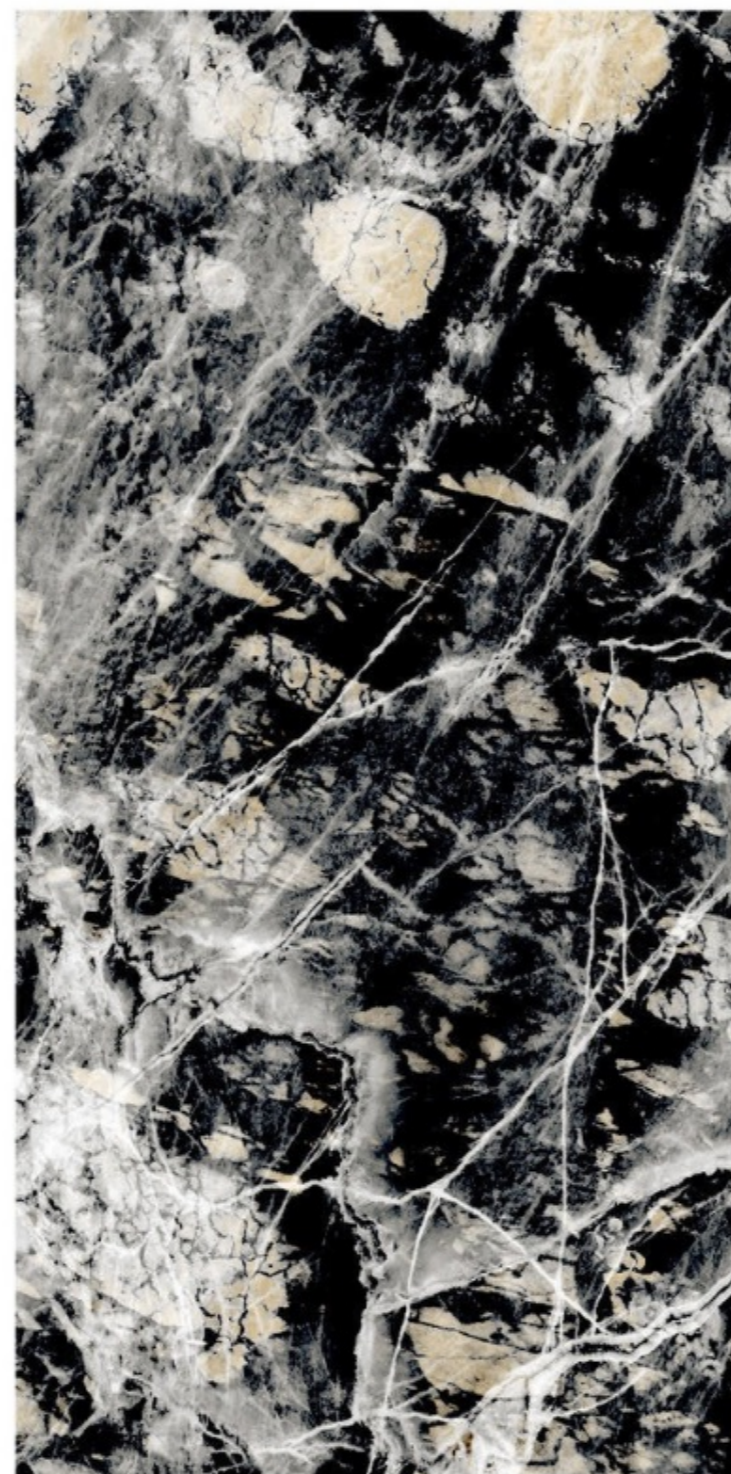

RUIVINA BLACK

Size - 800x1600mm

Finish - **HIGH GLOSSY**

Random - 2

Fire
Resistance

Frost
Resistance

Chemical
Resistance

Stain
Resistance

Scratch
Resistance