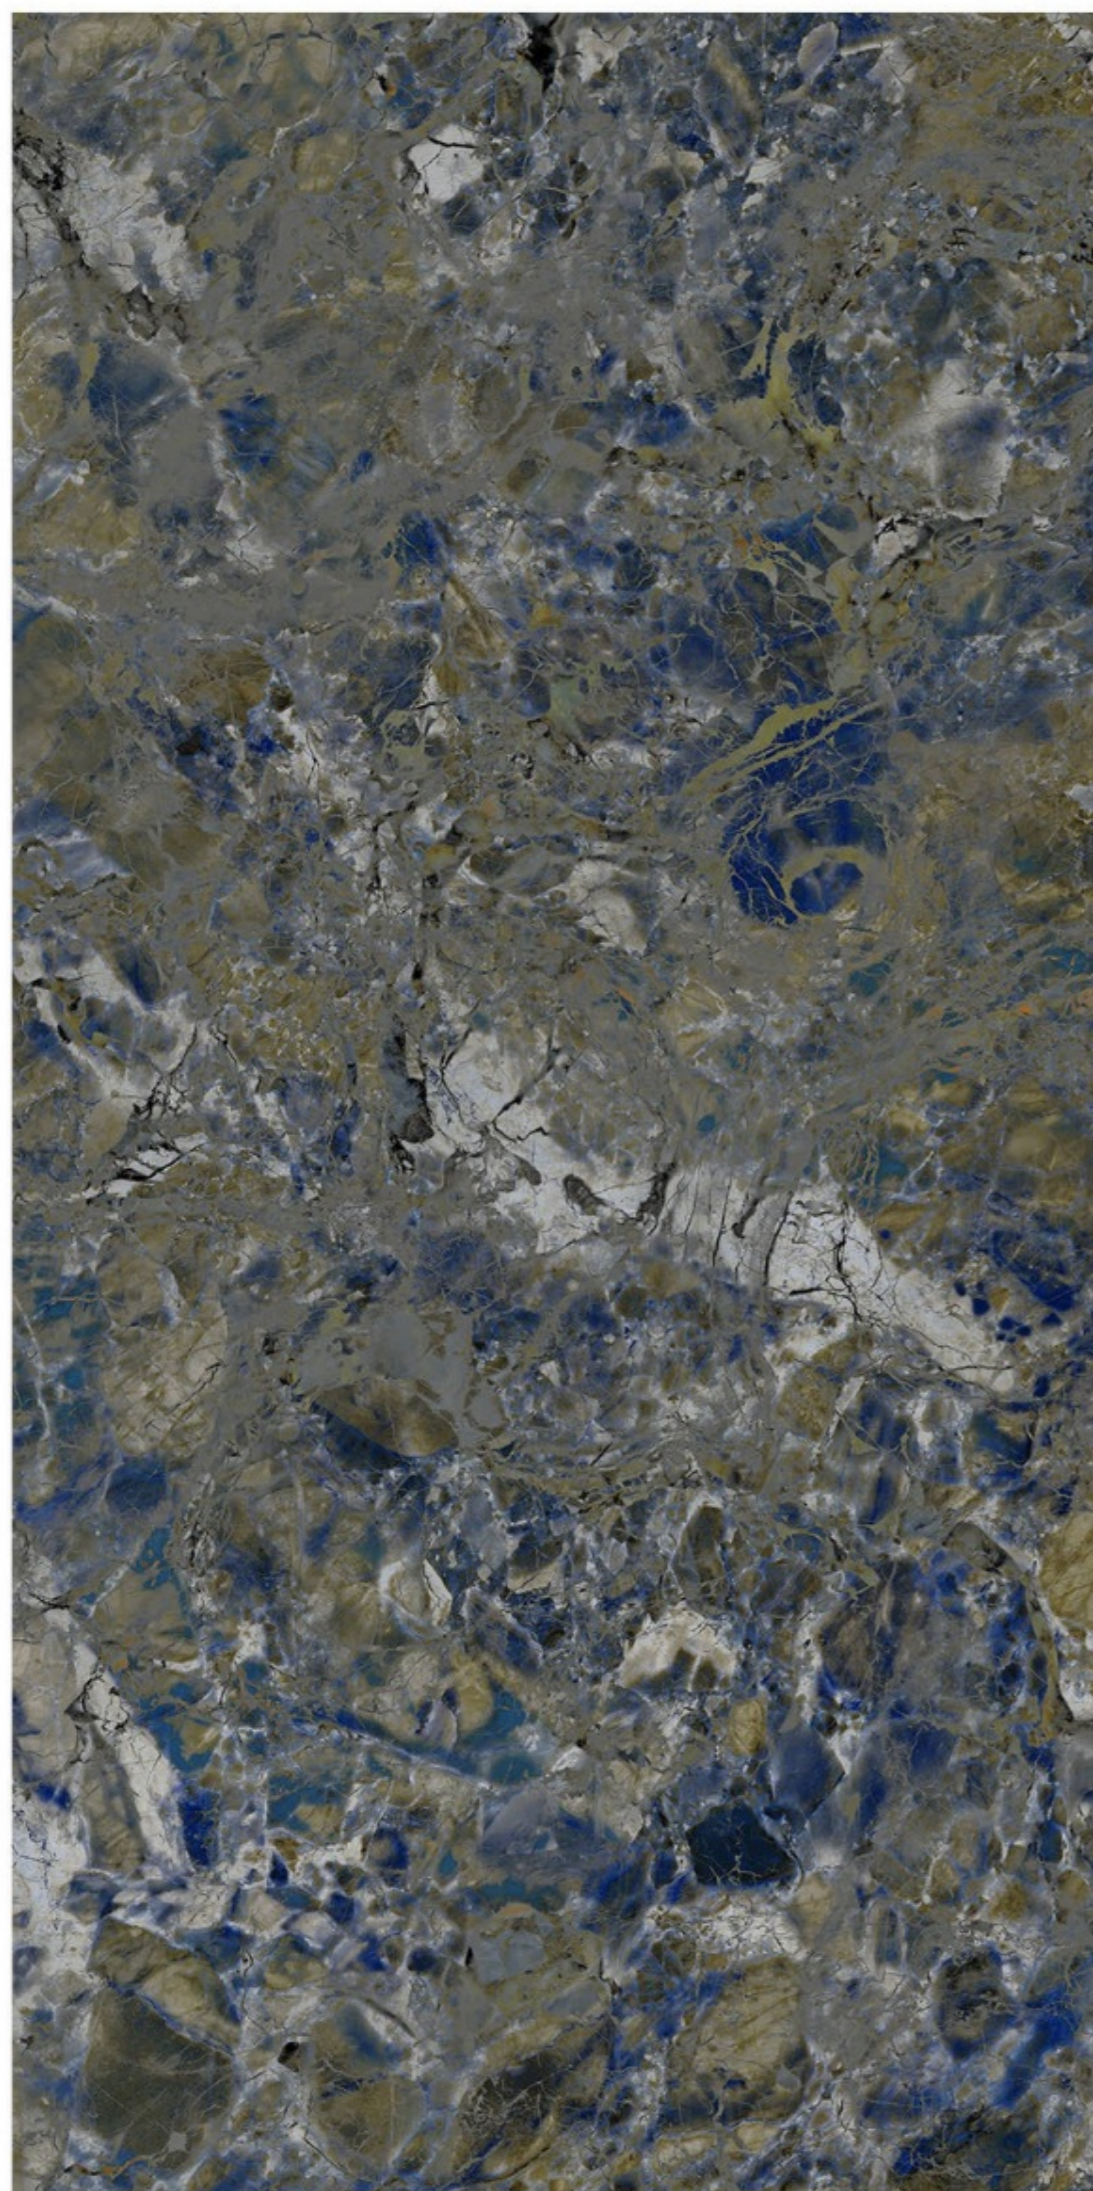

Scratch
Resistance

800x1600mm | ORKEY CARAMEL

ORKEY CARAMEL

Size - 800x1600mm

Finish - HIGH GLOSSY

Random - 4

Fire
Resistance

Frost
Resistance