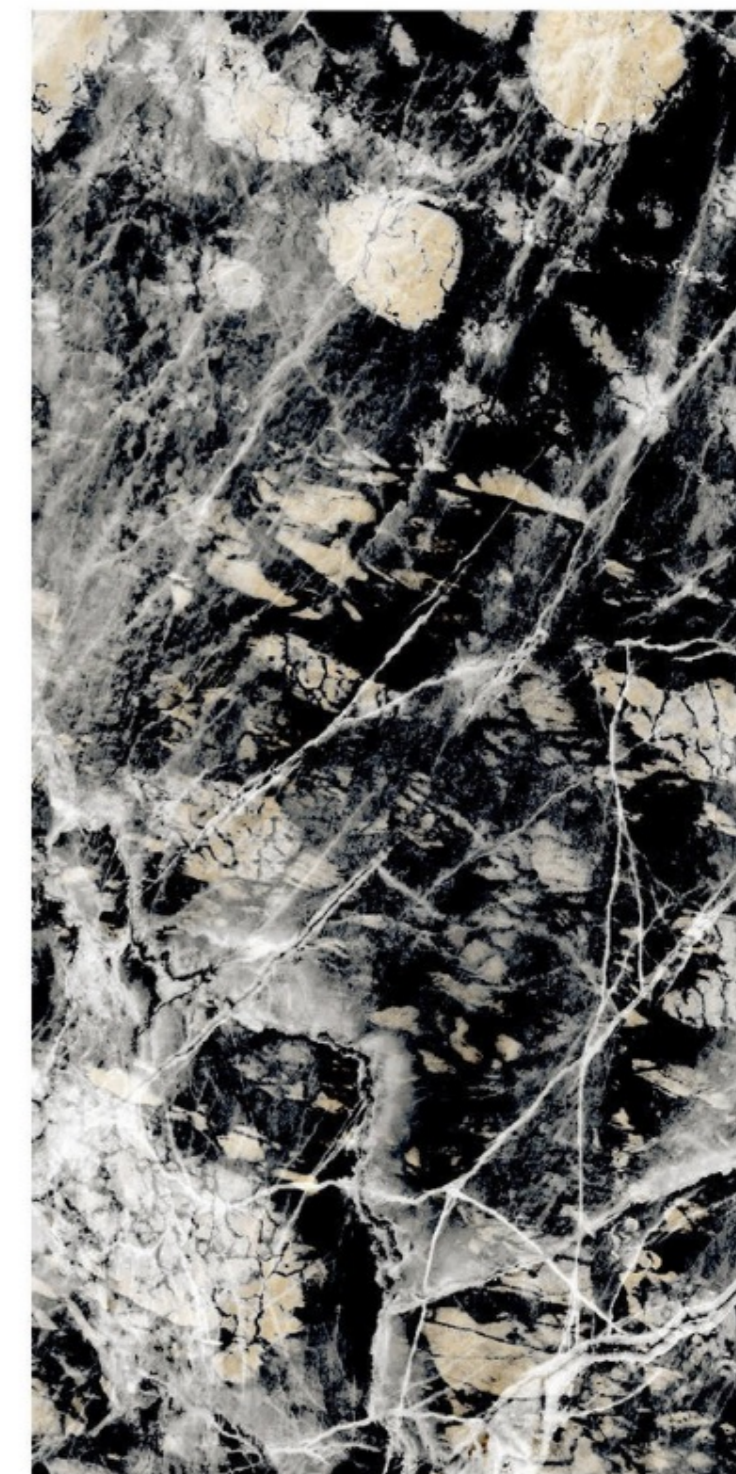

RUIVINA BLACK

Size - 800x1600mm

Finish - **HIGH GLOSSY**

Random - 2

Fire
Resistance

Frost
Resistance

Chemical
Resistance

Stain
Resistance

Scratch
Resistance