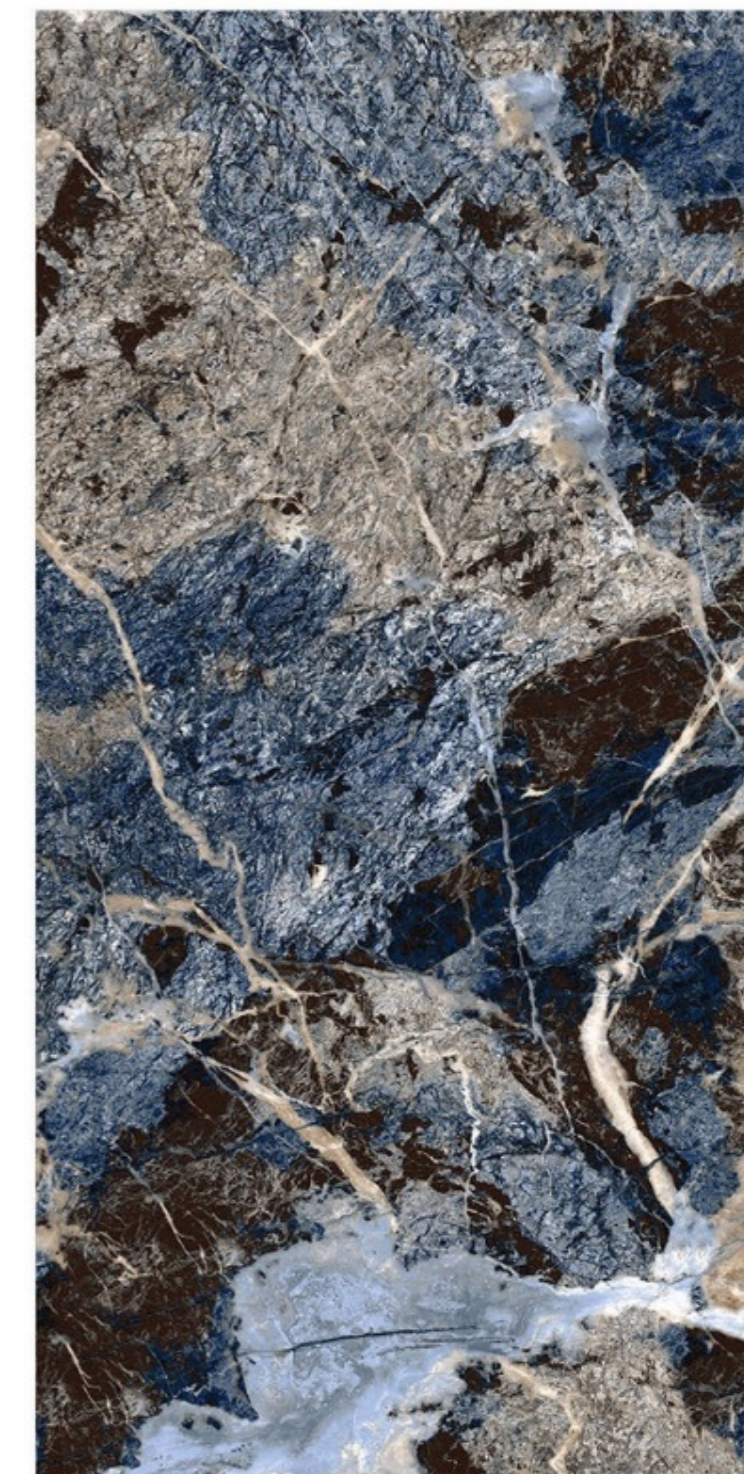

Fire
Resistance

Frost
Resistance

Chemical
Resistance

Stain
Resistance

Scratch
Resistance

800x1600mm | MAPLE CREPE

MAPLE CREPE

Size - 800x1600mm