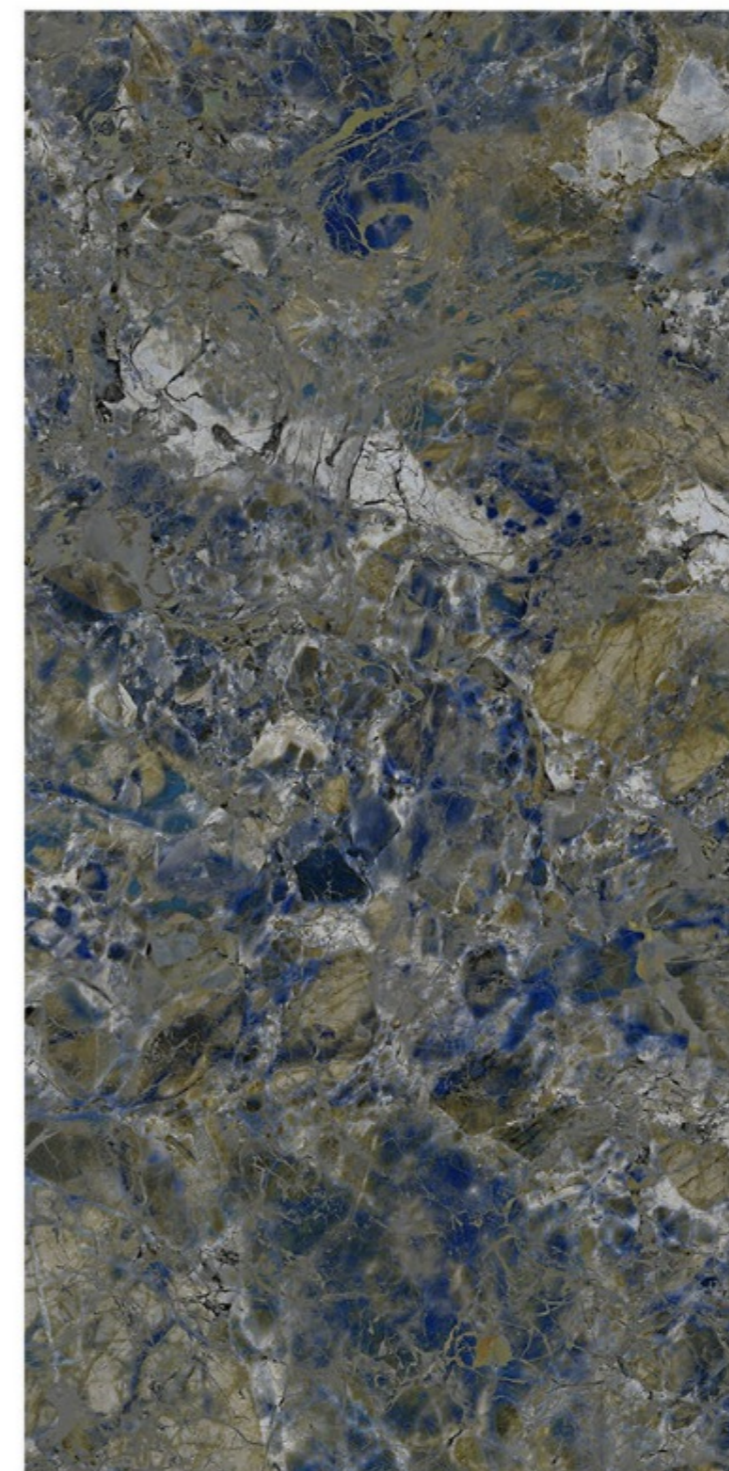

Scratch
Resistance

800x1600mm | ORKEY CARAMEL

ORKEY CARAMEL

Size - 800x1600mm

Finish - HIGH GLOSSY

Random - 4

Fire
Resistance

Frost
Resistance