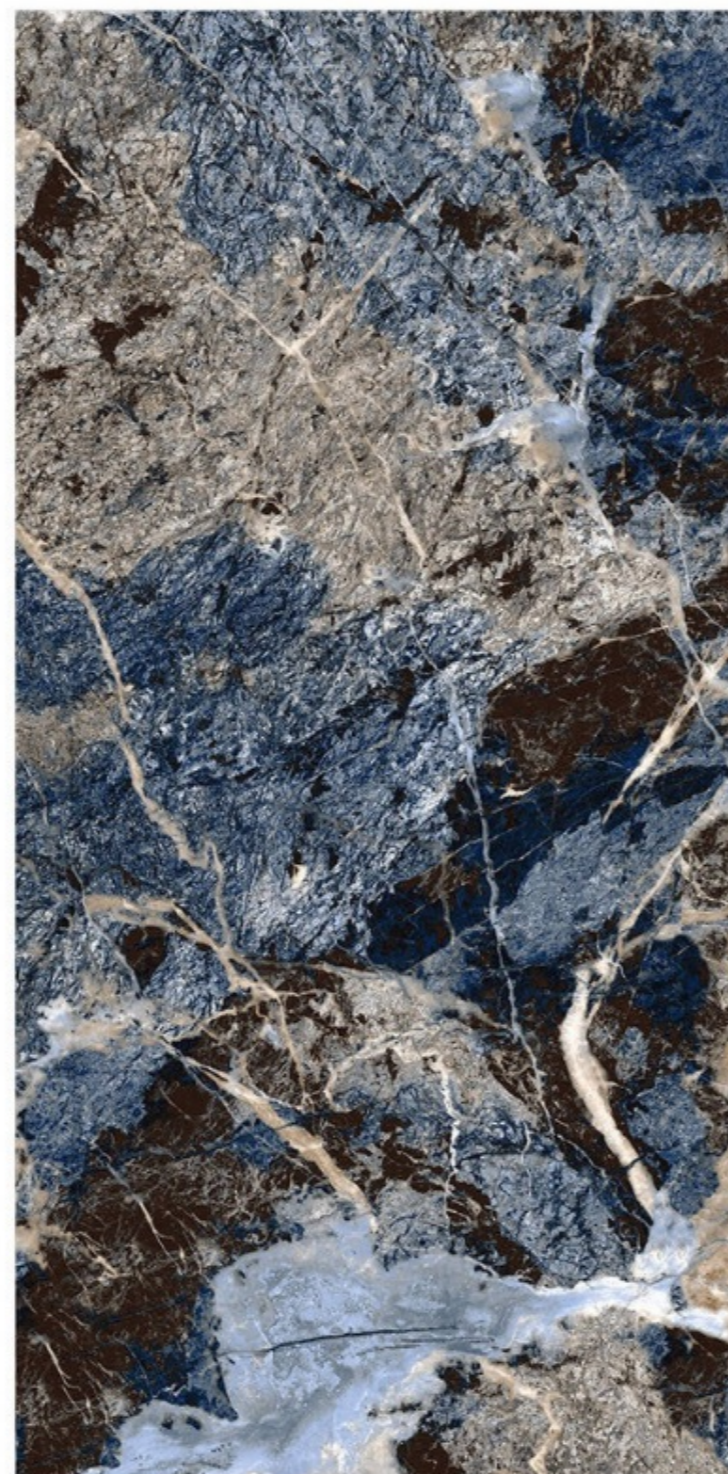

Fire
Resistance

Frost
Resistance

Chemical
Resistance

Stain
Resistance

Scratch
Resistance

800x1600mm | MAPLE CREPE

MAPLE CREPE

Size - 800x1600mm