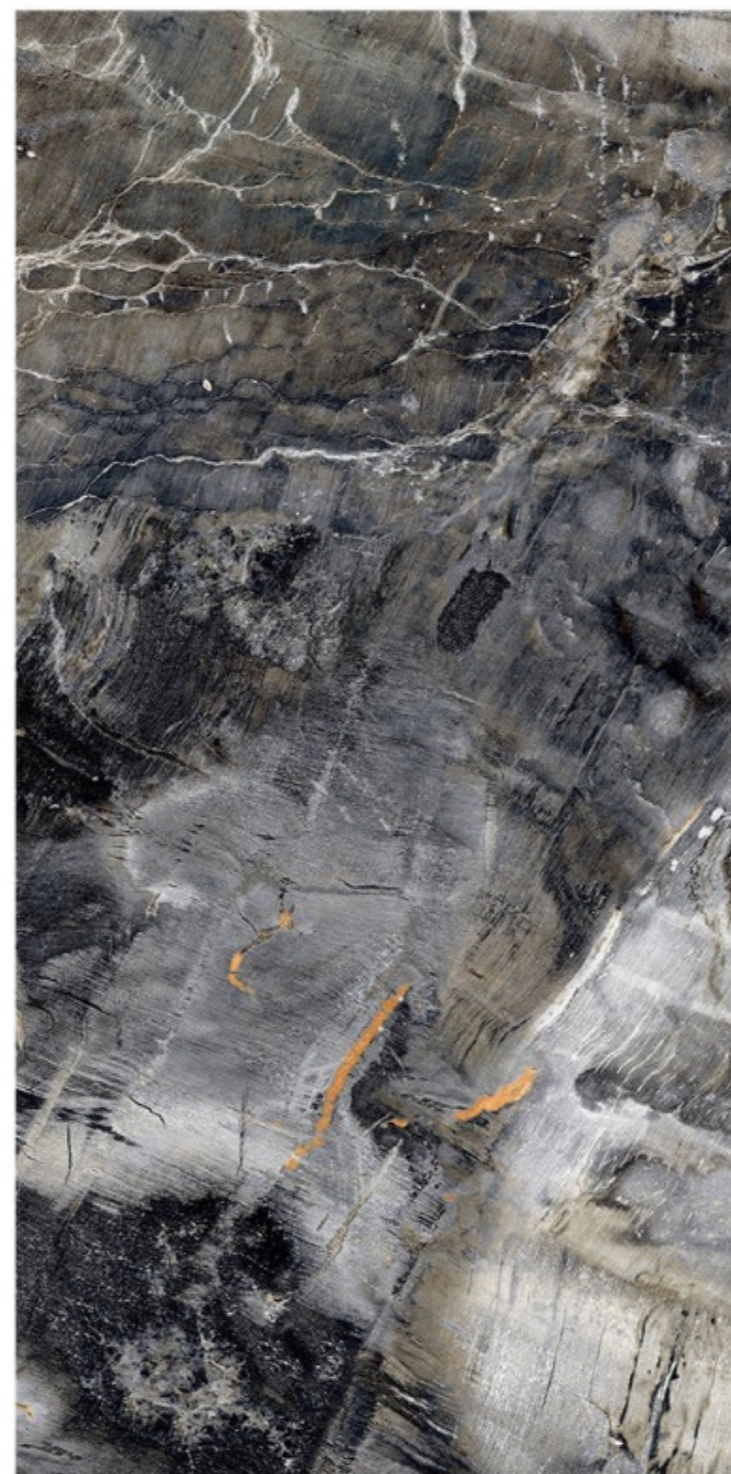

PULSE SILVER

Size - 800x1600mm

Finish - HIGH GLOSSY

Random - 3

Fire
Resistance

Frost
Resistance

Chemical
Resistance

Stain
Resistance

Scratch
Resistance