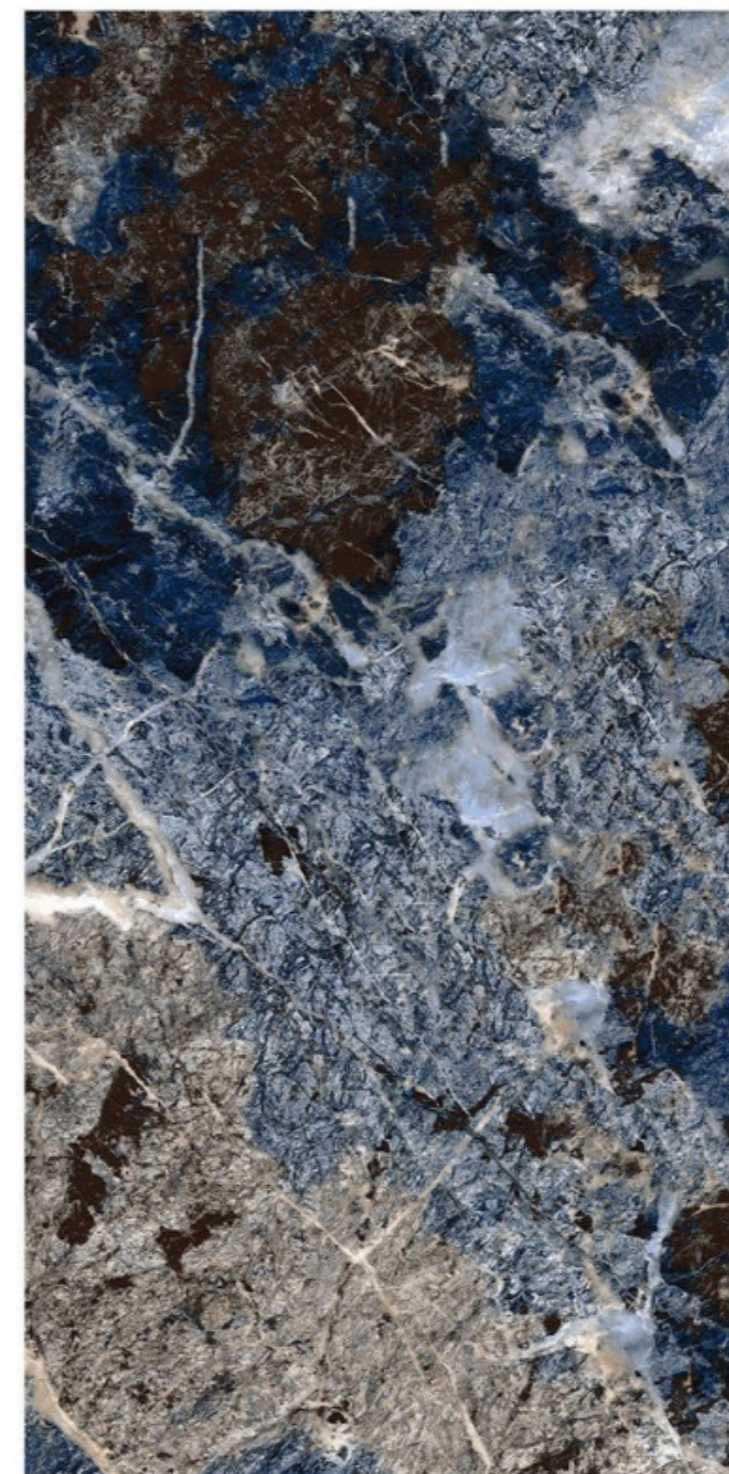

Fire
Resistance

Frost
Resistance

Chemical
Resistance

Stain
Resistance

Scratch
Resistance

800x1600mm | MAPLE CREPE

MAPLE CREPE

Size - 800x1600mm