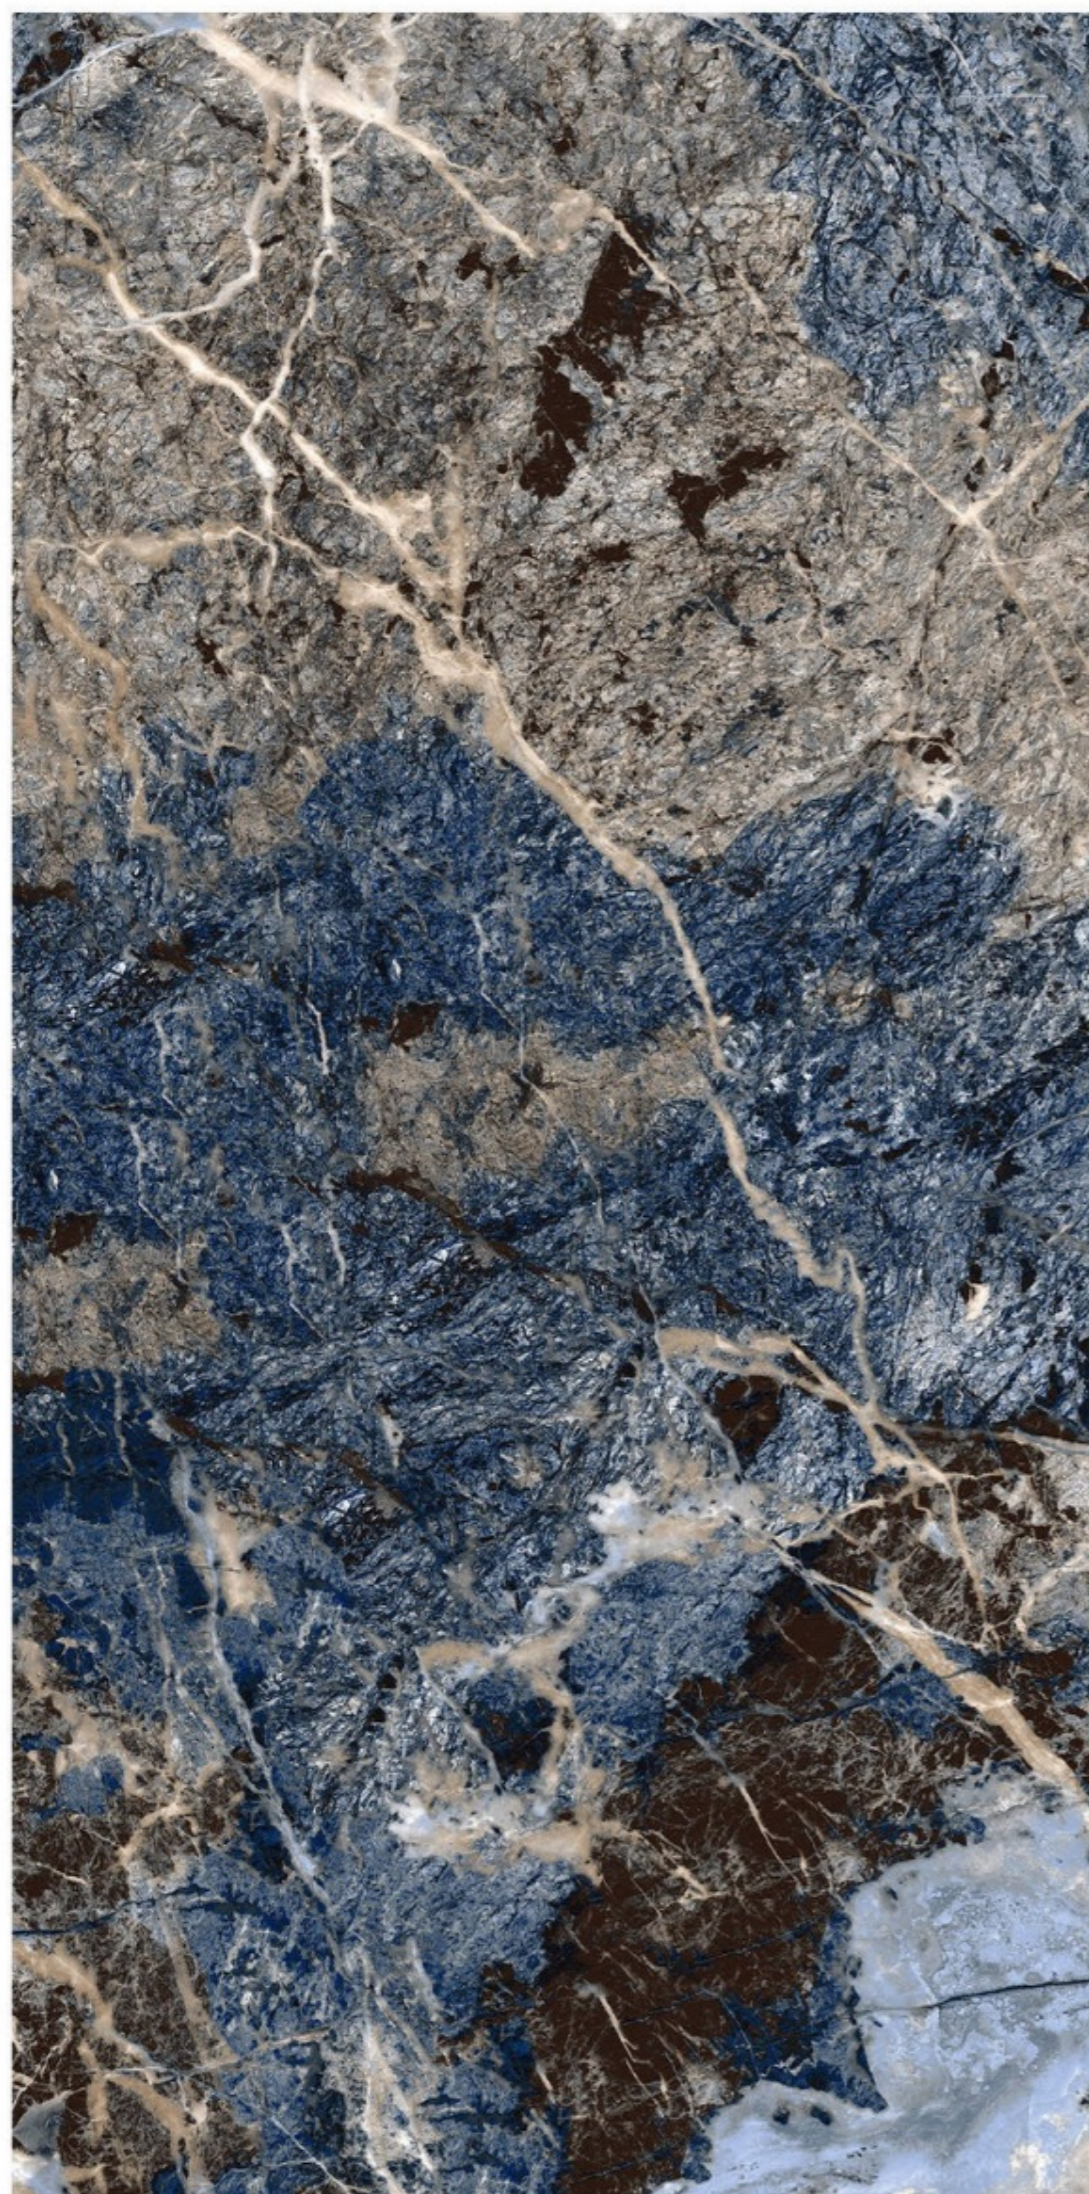

Fire
Resistance

Frost
Resistance

Chemical
Resistance

Stain
Resistance

Scratch
Resistance

800x1600mm | MAPLE CREPE

MAPLE CREPE

Size - 800x1600mm