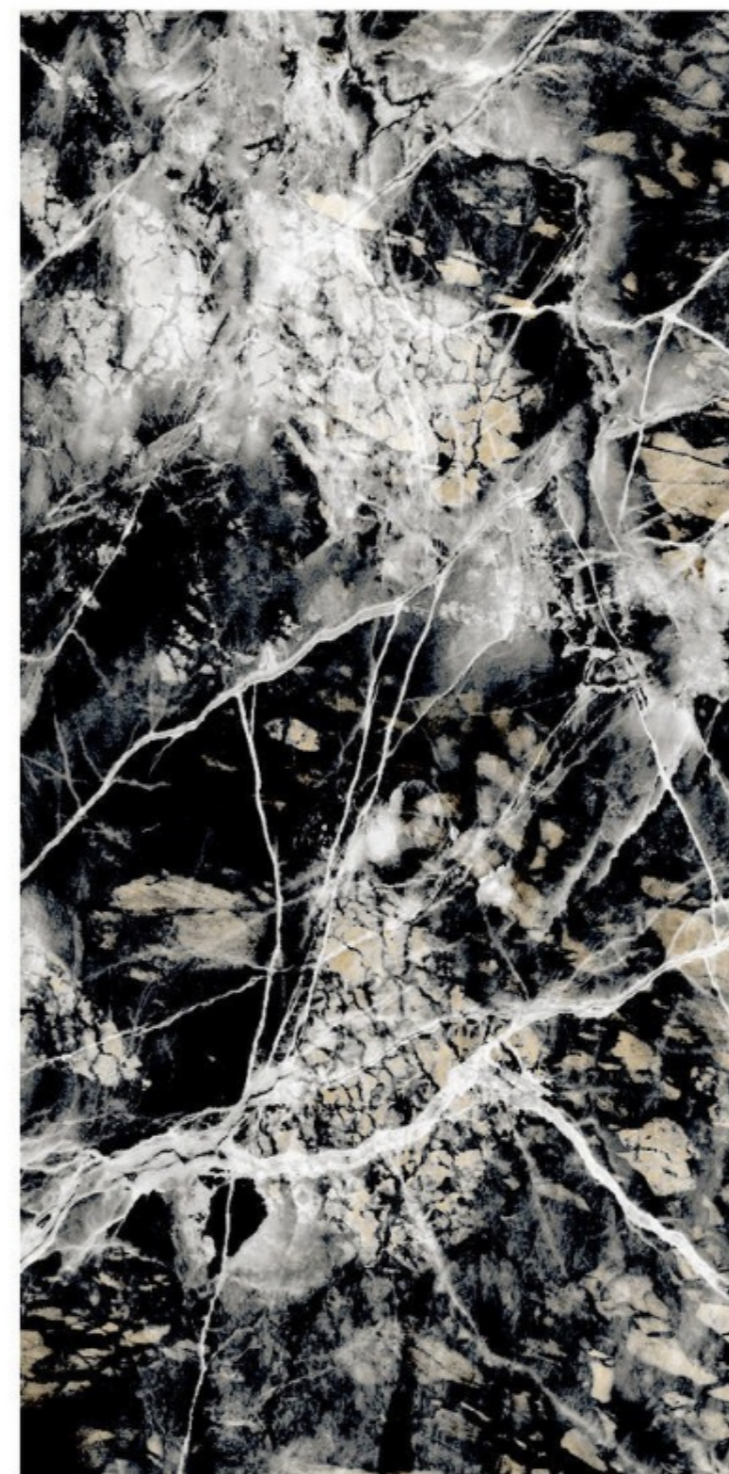

RUIVINA BLACK

Size - 800x1600mm

Finish - **HIGH GLOSSY**

Random - 2

Fire
Resistance

Frost
Resistance

Chemical
Resistance

Stain
Resistance

Scratch
Resistance