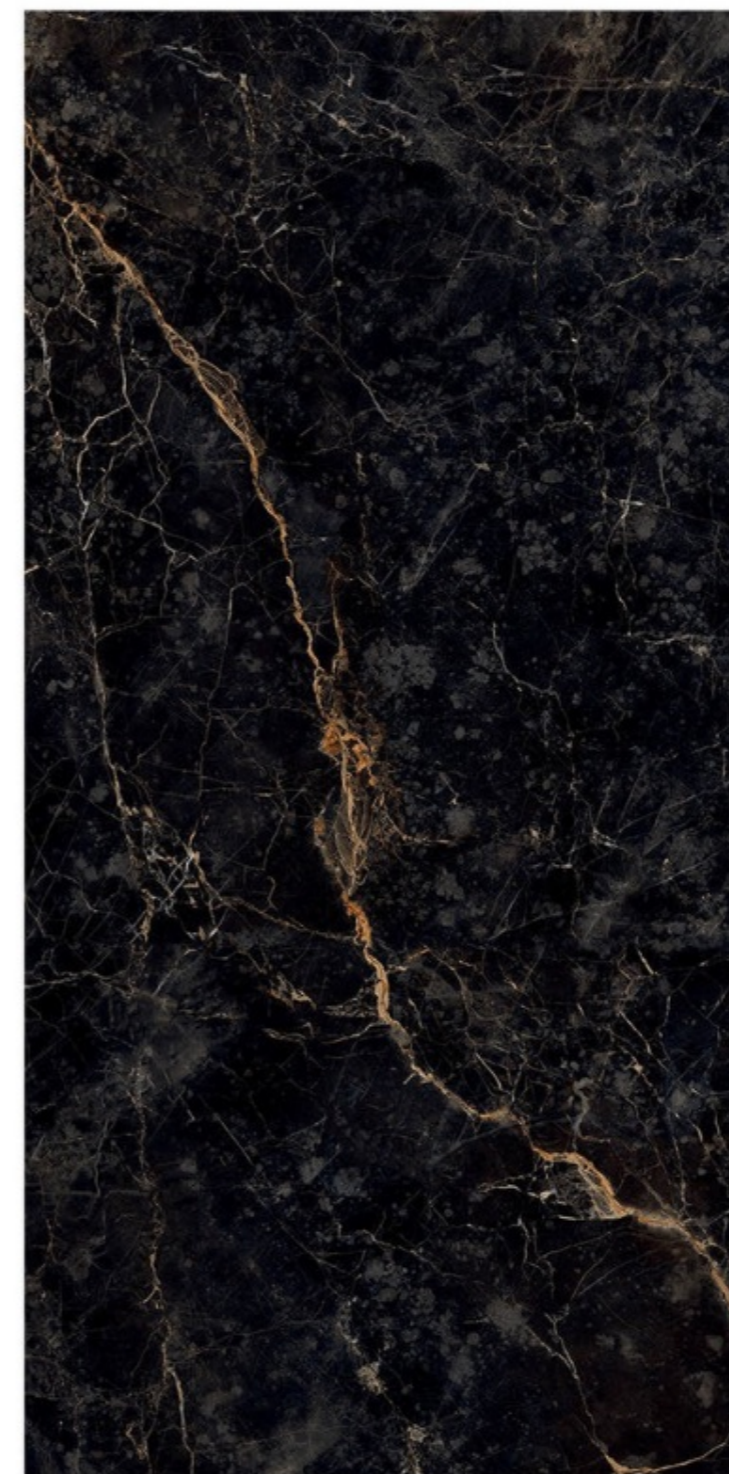

Fire
Resistance

Frost
Resistance

Chemical
Resistance

Stain
Resistance

Scratch
Resistance

800x1600mm | ROSSIA TORTILLA

ROSSIA TORTILLA

Size - 800x1600mm