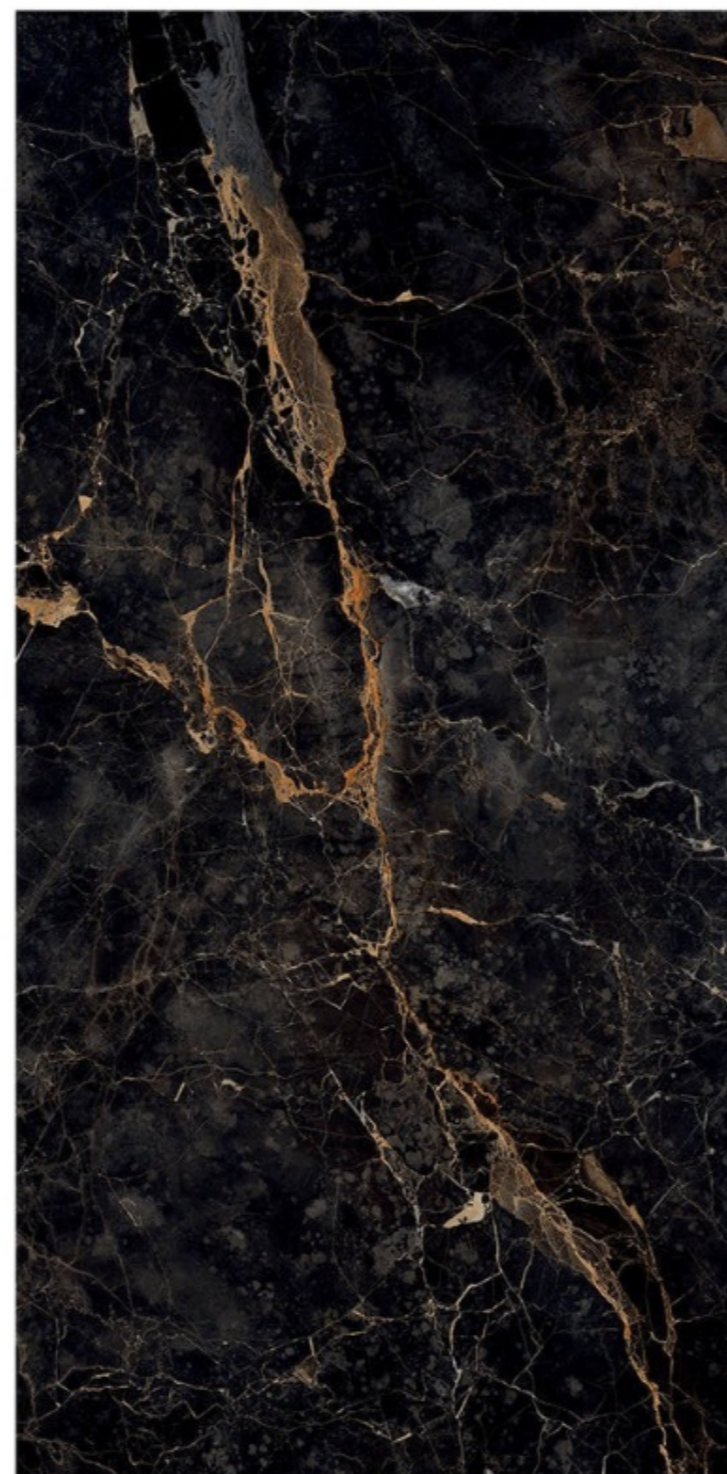

Fire
Resistance

Frost
Resistance

Chemical
Resistance

Stain
Resistance

Scratch
Resistance

800x1600mm | ROSSIA TORTILLA

ROSSIA TORTILLA

Size - 800x1600mm