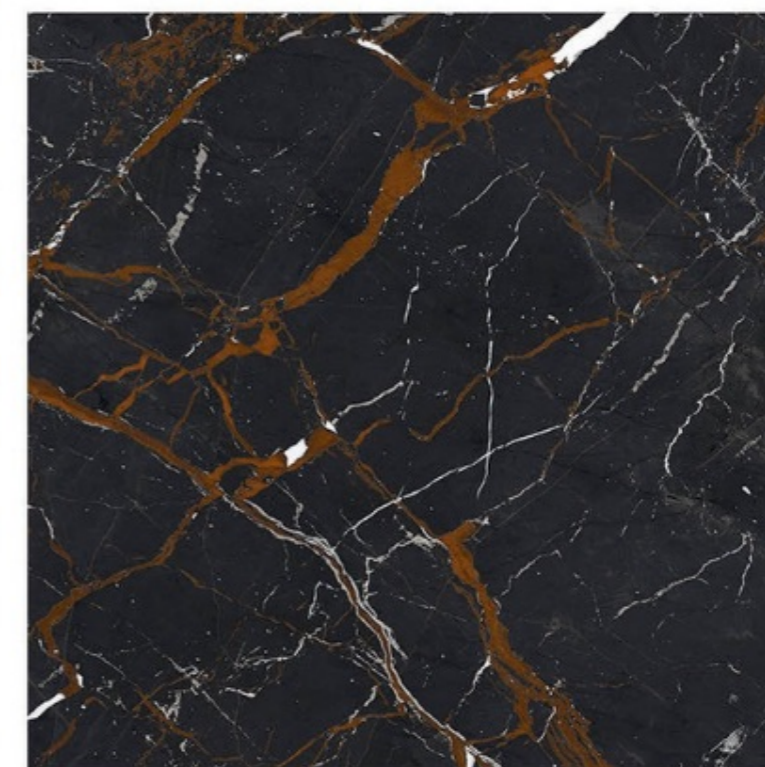

ESTRADA GREY

Size - 800x800mm

Finish - HIGH GLOSSY

Random - 8

Fire
Resistance

Frost
Resistance

Chemical
Resistance

Stain
Resistance

Scratch
Resistance