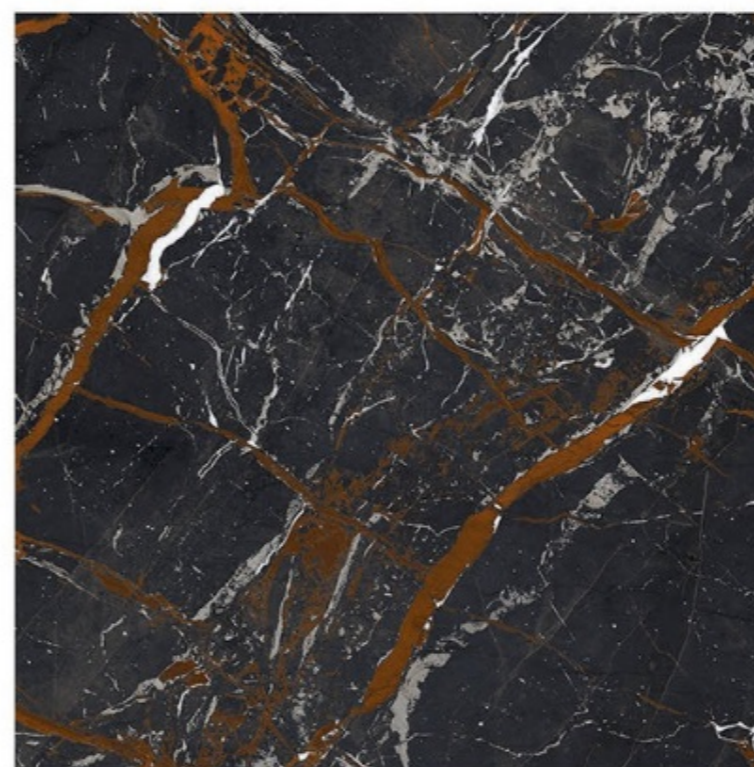

ESTRADA GREY

Size - 800x800mm

Finish - HIGH GLOSSY

Random - 8

Fire
Resistance

Frost
Resistance

Chemical
Resistance

Stain
Resistance

Scratch
Resistance