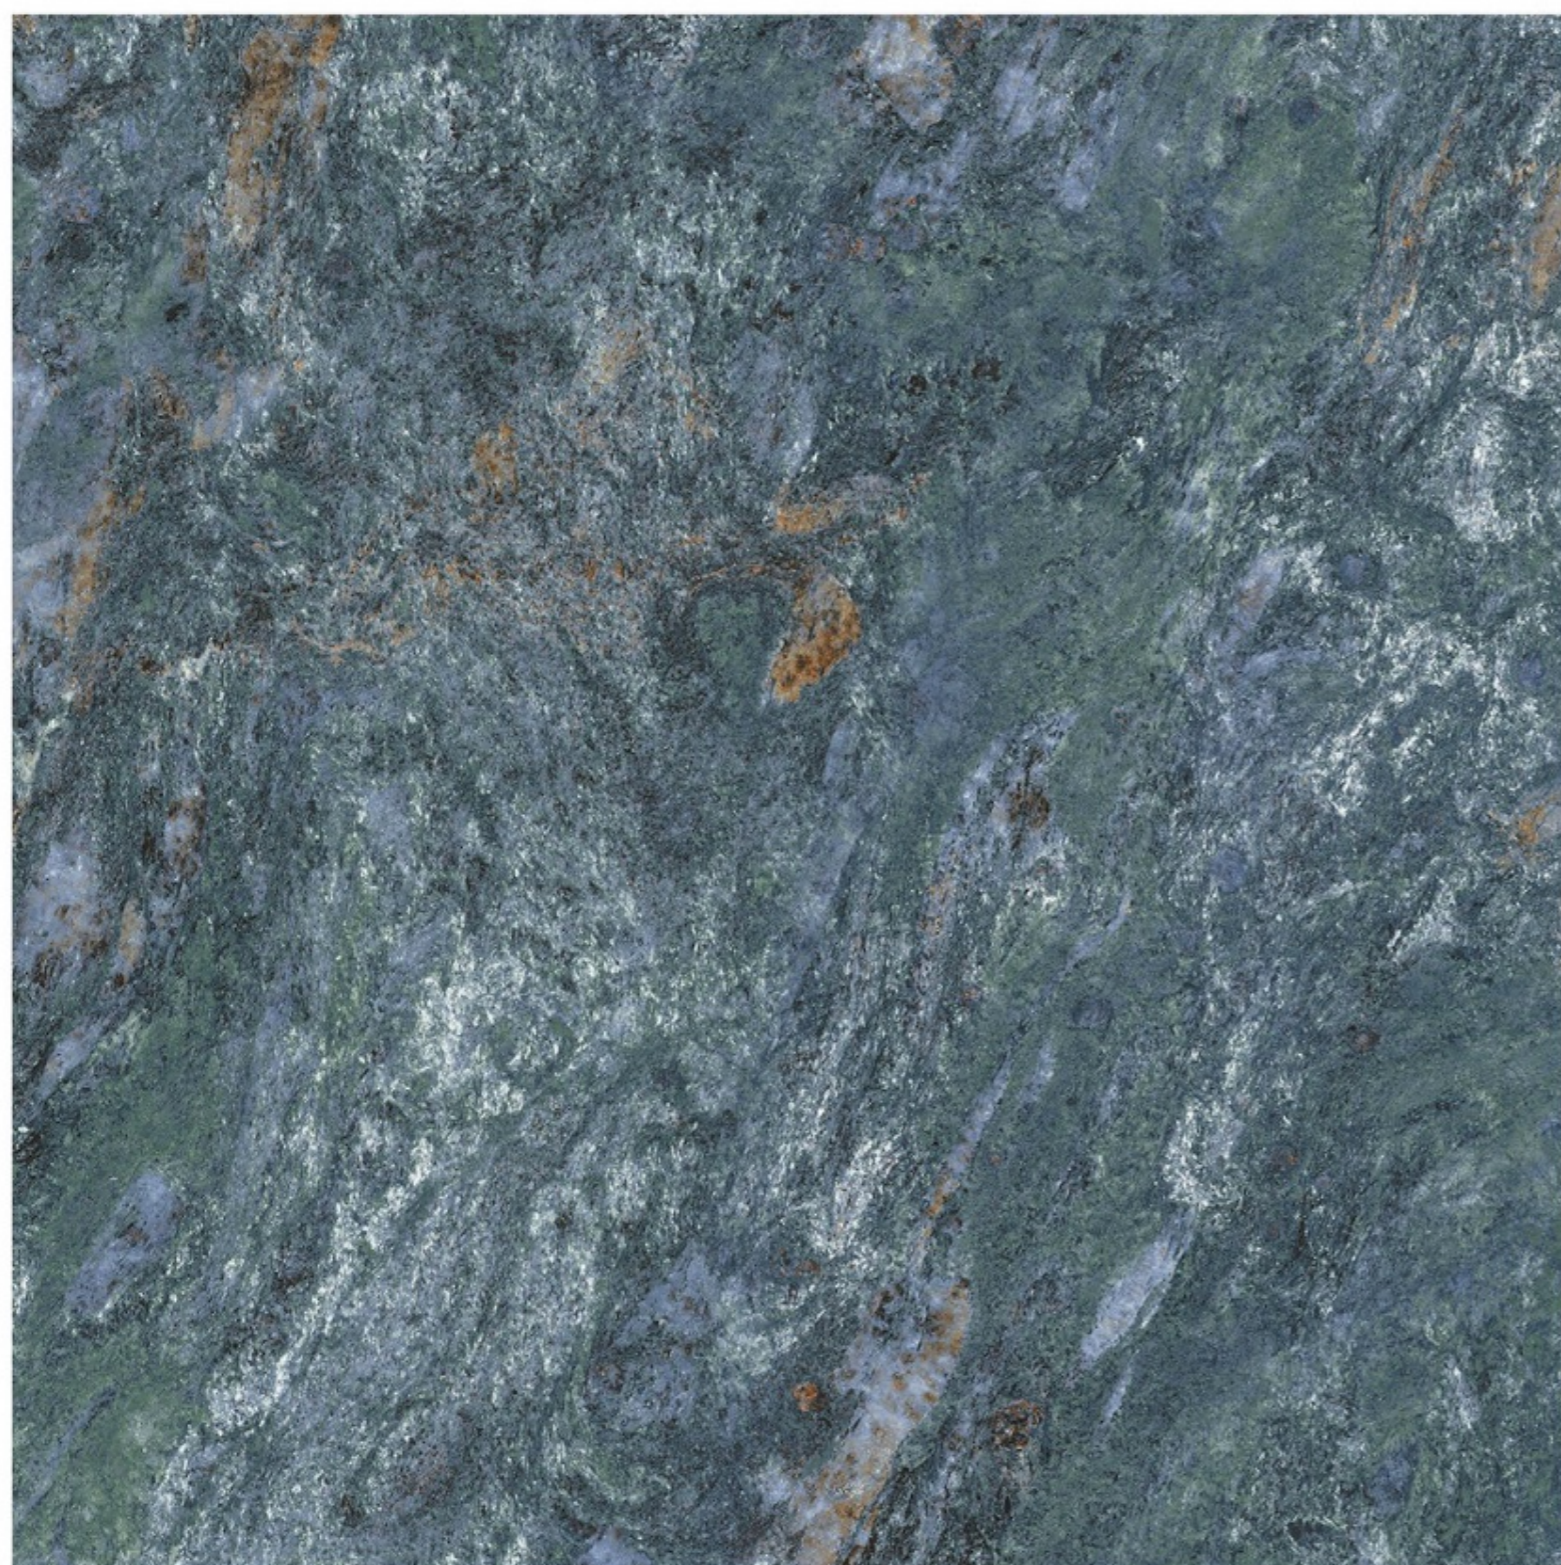

Stain
Resistance

Scratch
Resistance

800x800mm | CORUS AQUA

CORUS AQUA

Size - 800x800mm

Finish - HIGH GLOSSY

Random - 8

Fire
Resistance