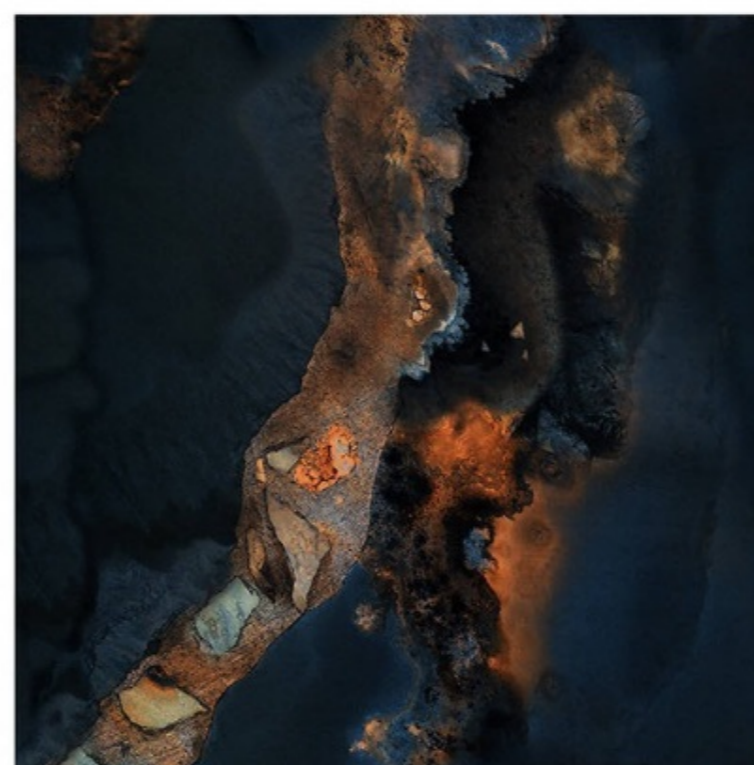

Fire
Resistance

Frost
Resistance

Chemical
Resistance

Stain
Resistance

Scratch
Resistance

800x800mm ALASKA NATURAL

ALASKA NATURAL

Size - 800x800mm