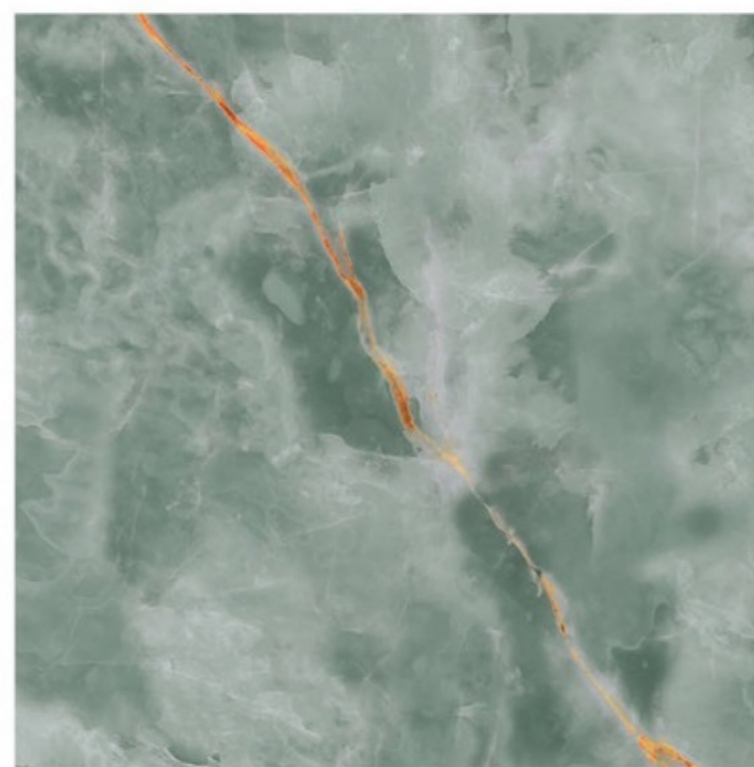

Stain
Resistance

Scratch
Resistance

800x800mm | DIVATTO MINT

DIVATTO MINT

Size - 800x800mm

Finish - HIGH GLOSSY

Random - 6

Fire
Resistance