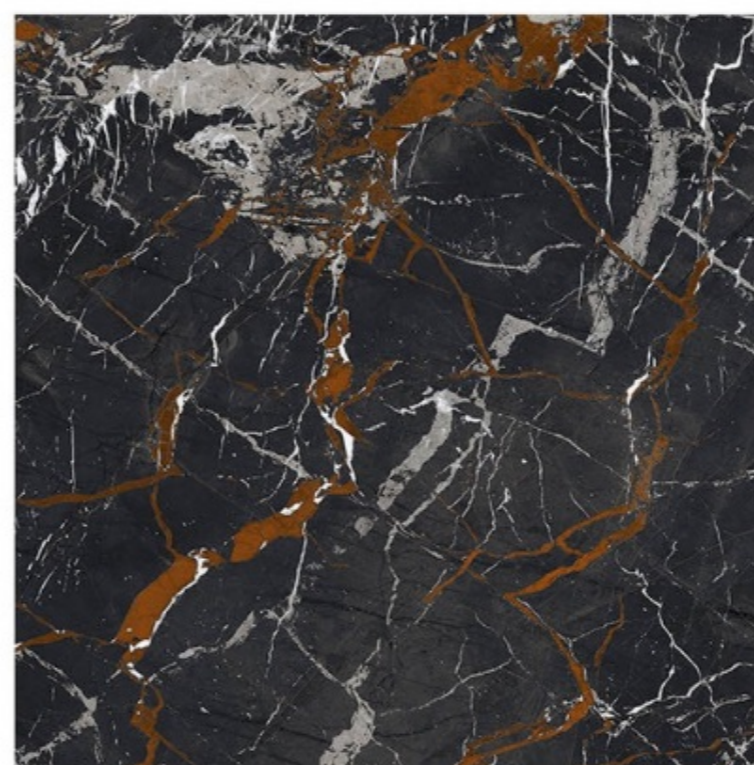

ESTRADA GREY

Size - 800x800mm

Finish - HIGH GLOSSY

Random - 8

Fire
Resistance

Frost
Resistance

Chemical
Resistance

Stain
Resistance

Scratch
Resistance