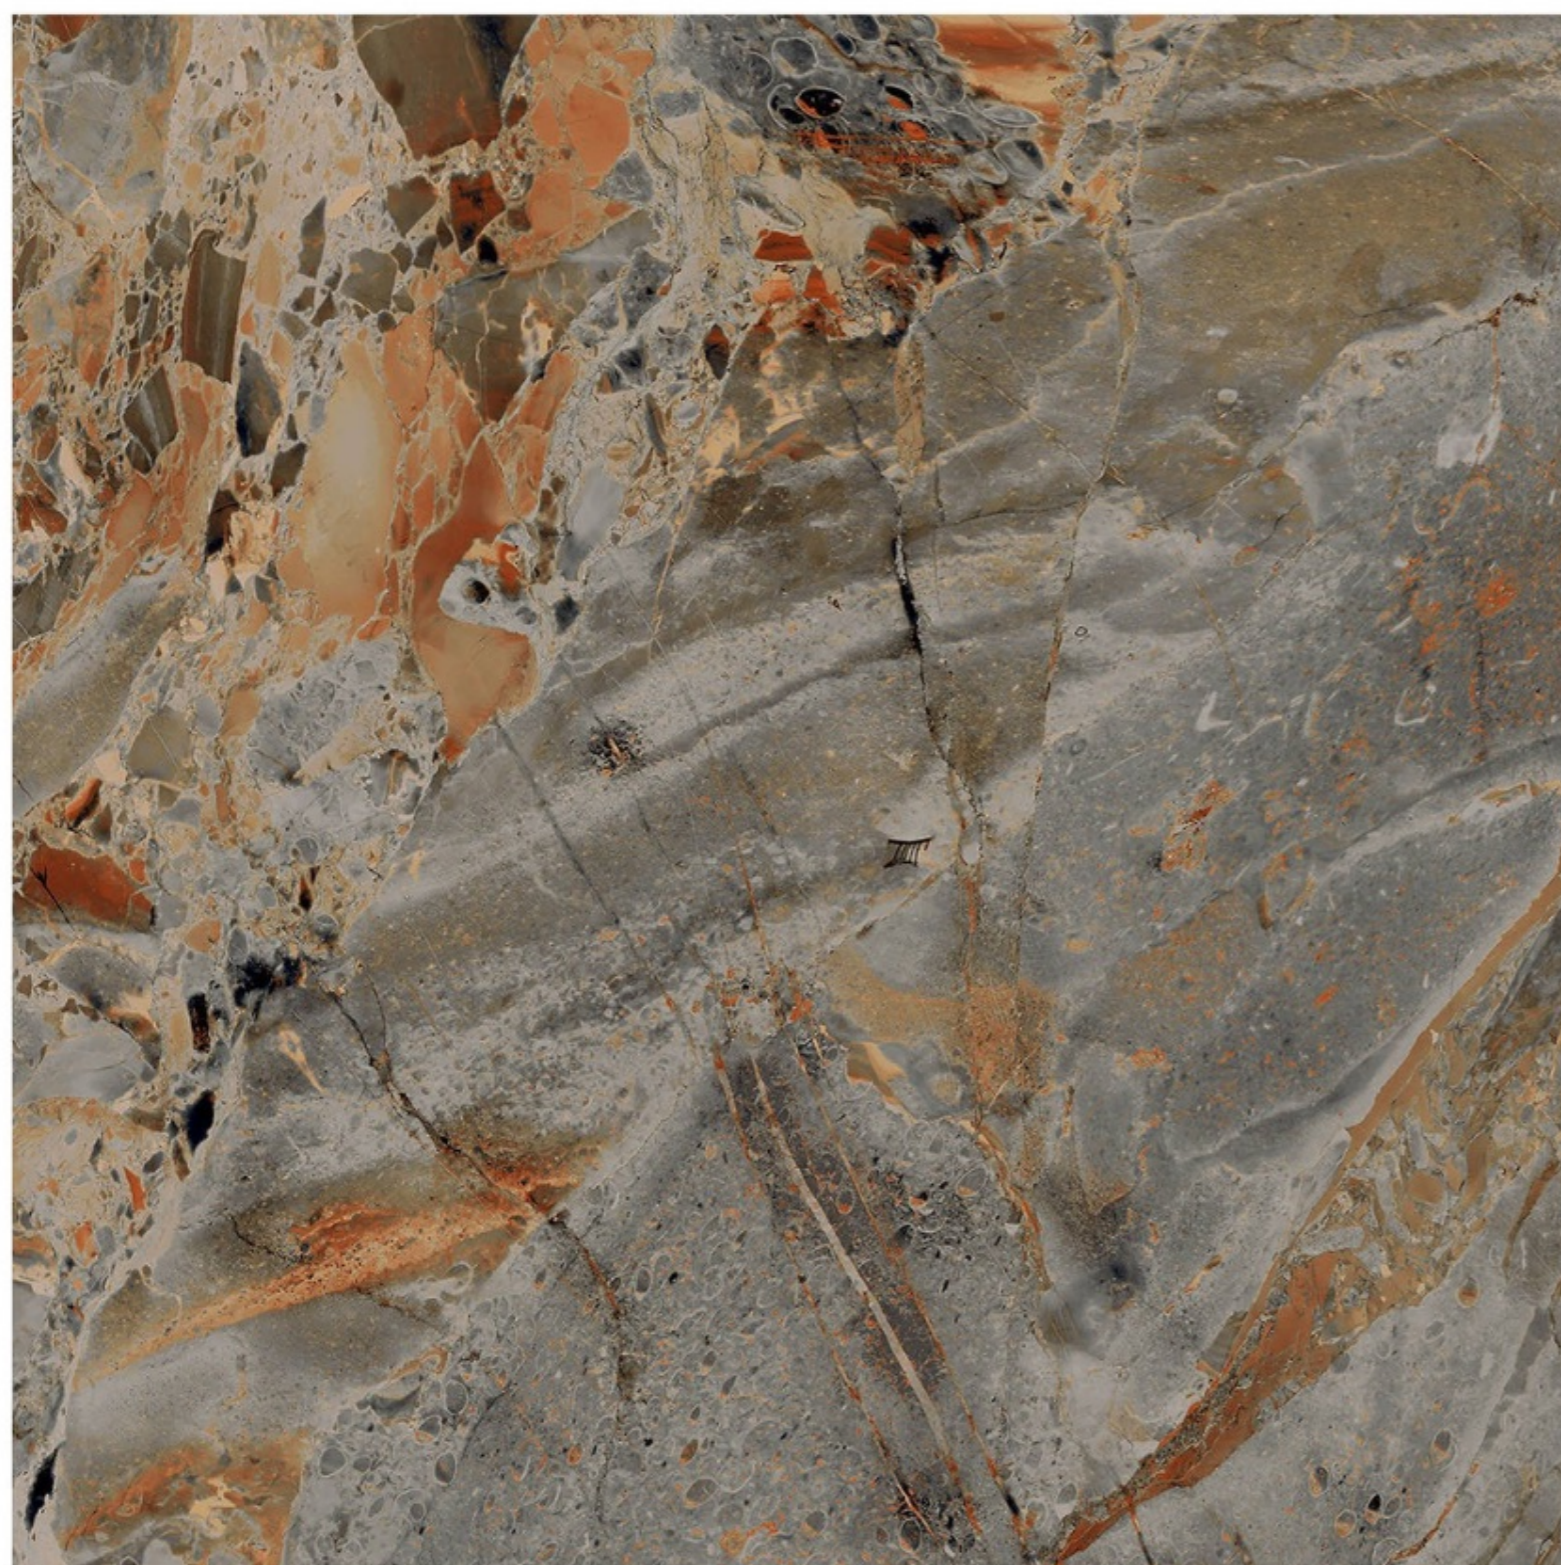

BLEND NATURAL

Size - 800x800mm

Finish - HIGH GLOSSY

Random - 7

Fire
Resistance

Frost
Resistance

Chemical
Resistance

Stain
Resistance

Scratch
Resistance