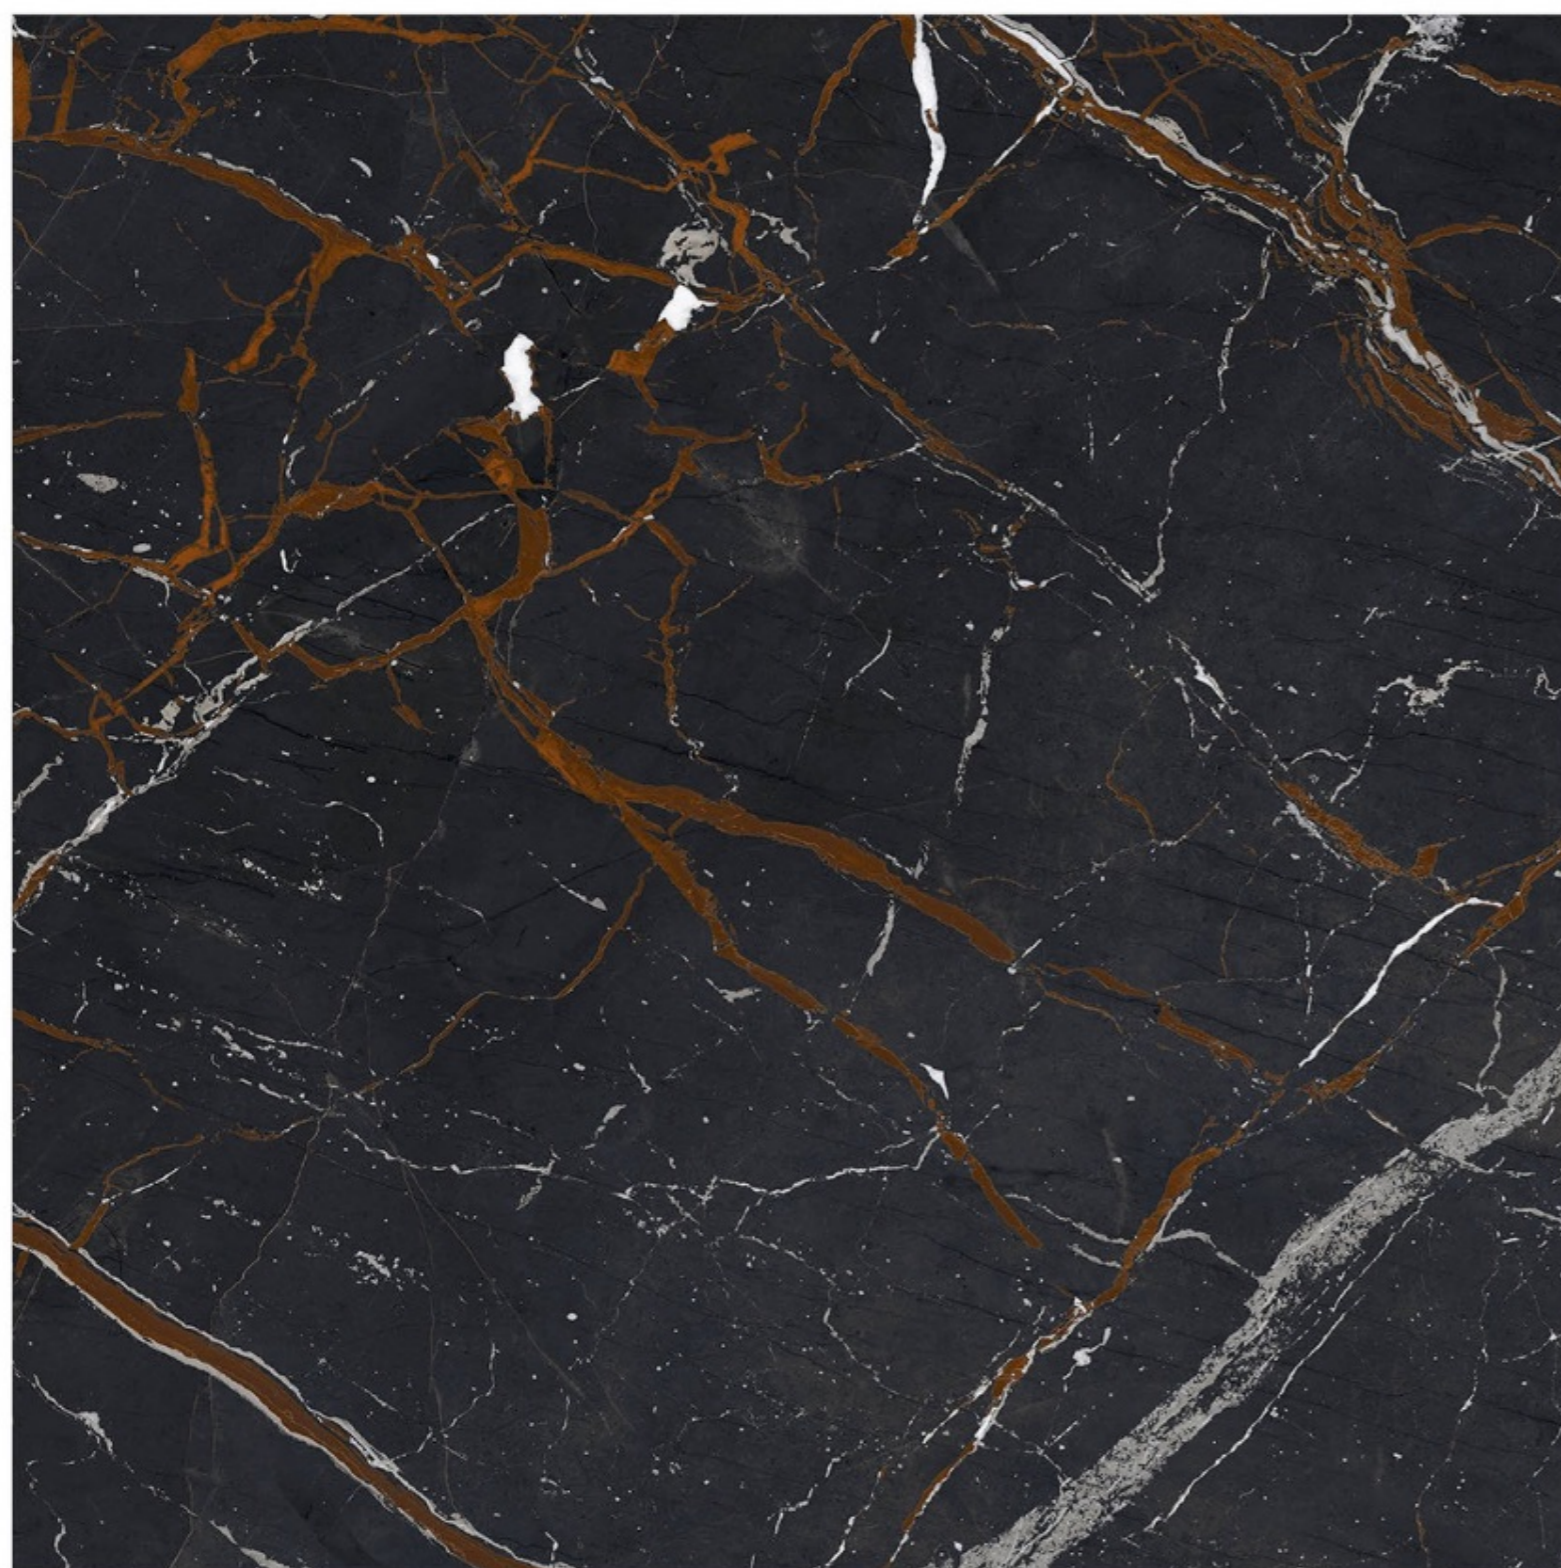

Random - 8

800x800mm | ESTRADA GREY

ESTRADA GREY

Size - 800x800mm

Finish - HIGH GLOSSY

Random - 8

Fire
Resistance

Frost
Resistance