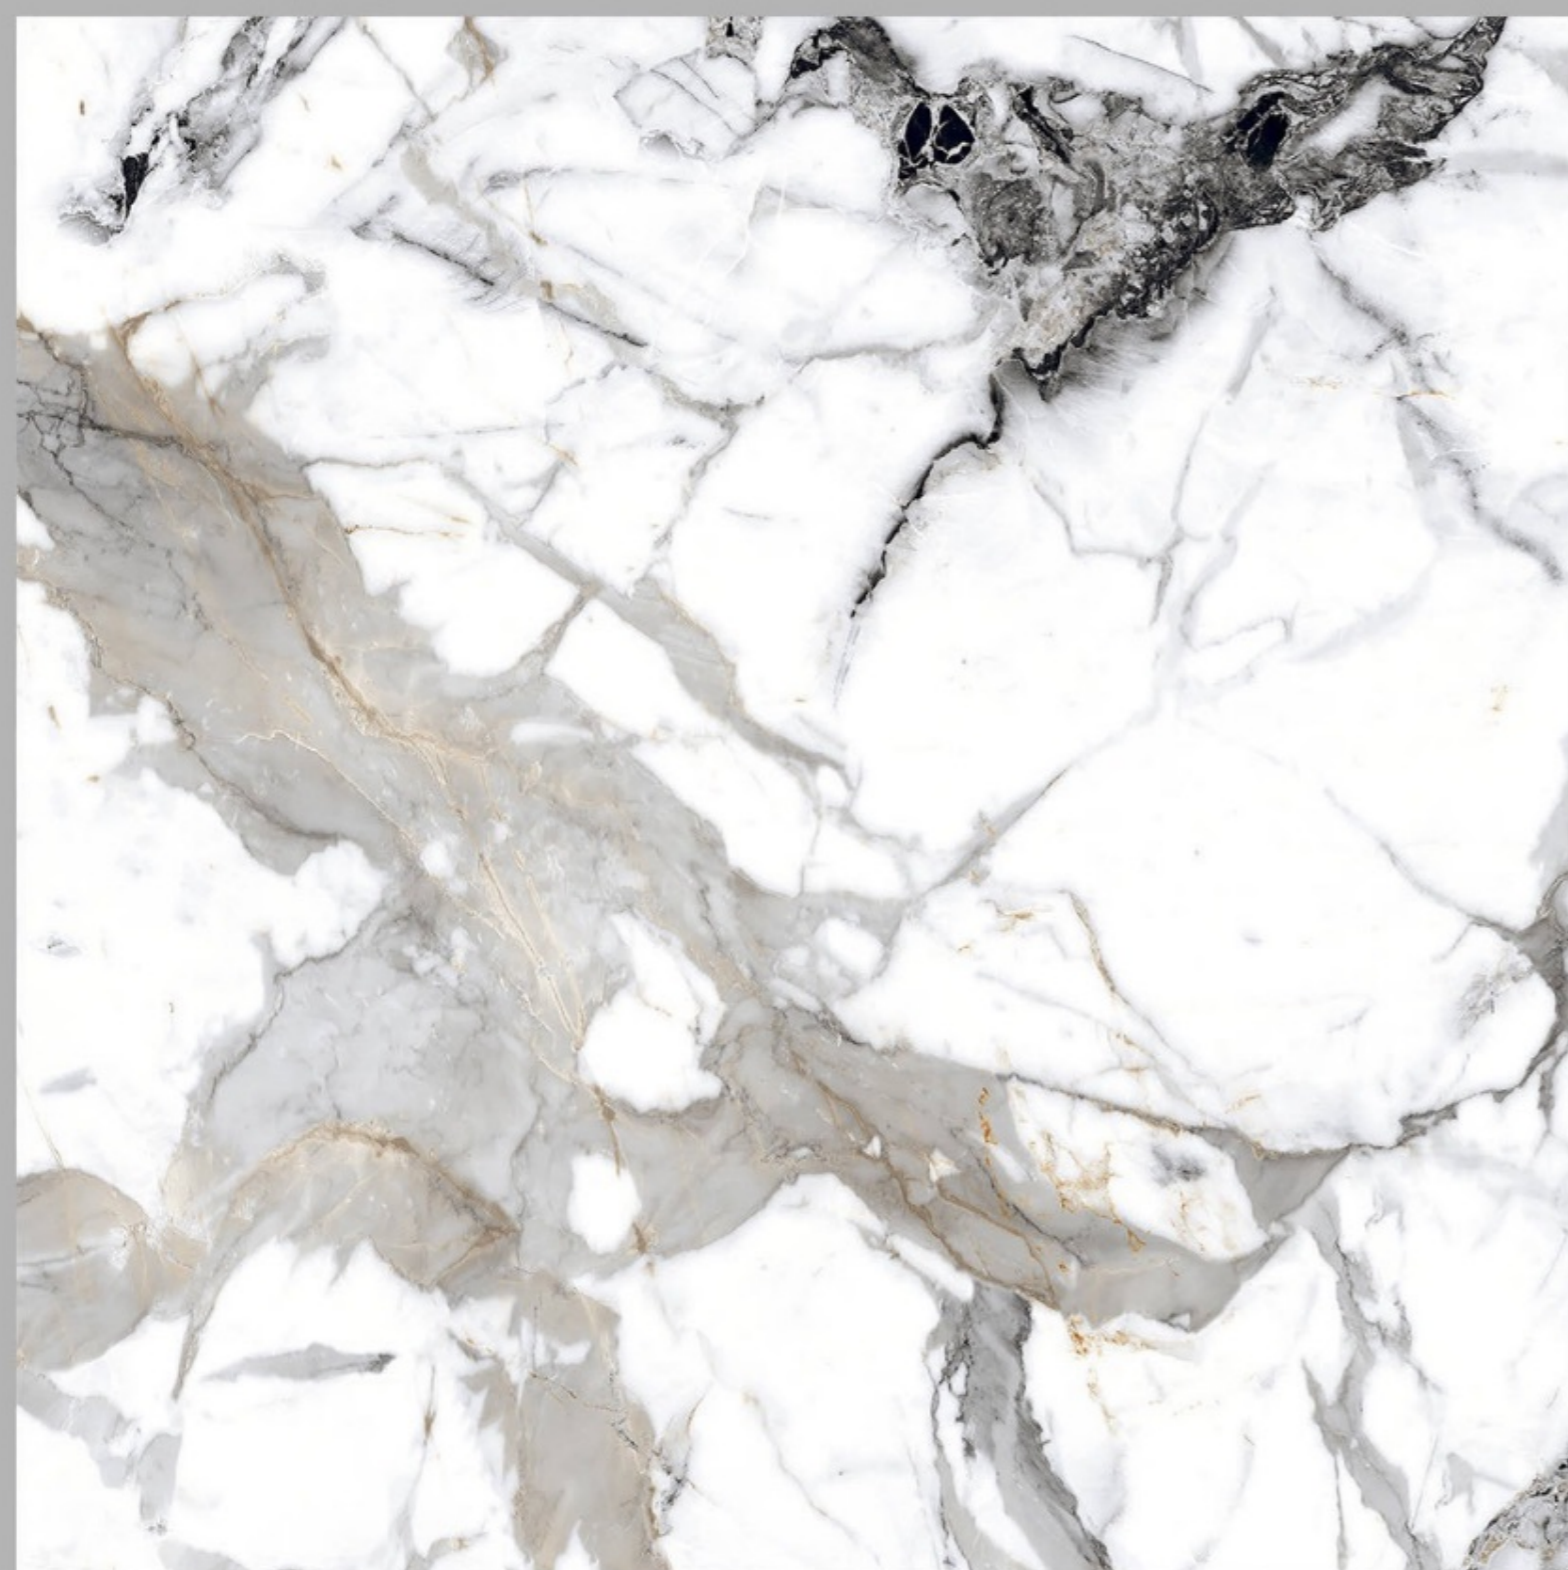

FLAMA NERO

Size - 800x800mm

Finish - HIGH GLOSSY

Random - 8

Fire Resistance

Frost Resistance

Chemical Resistance

Stain Resistance

Scratch Resistance