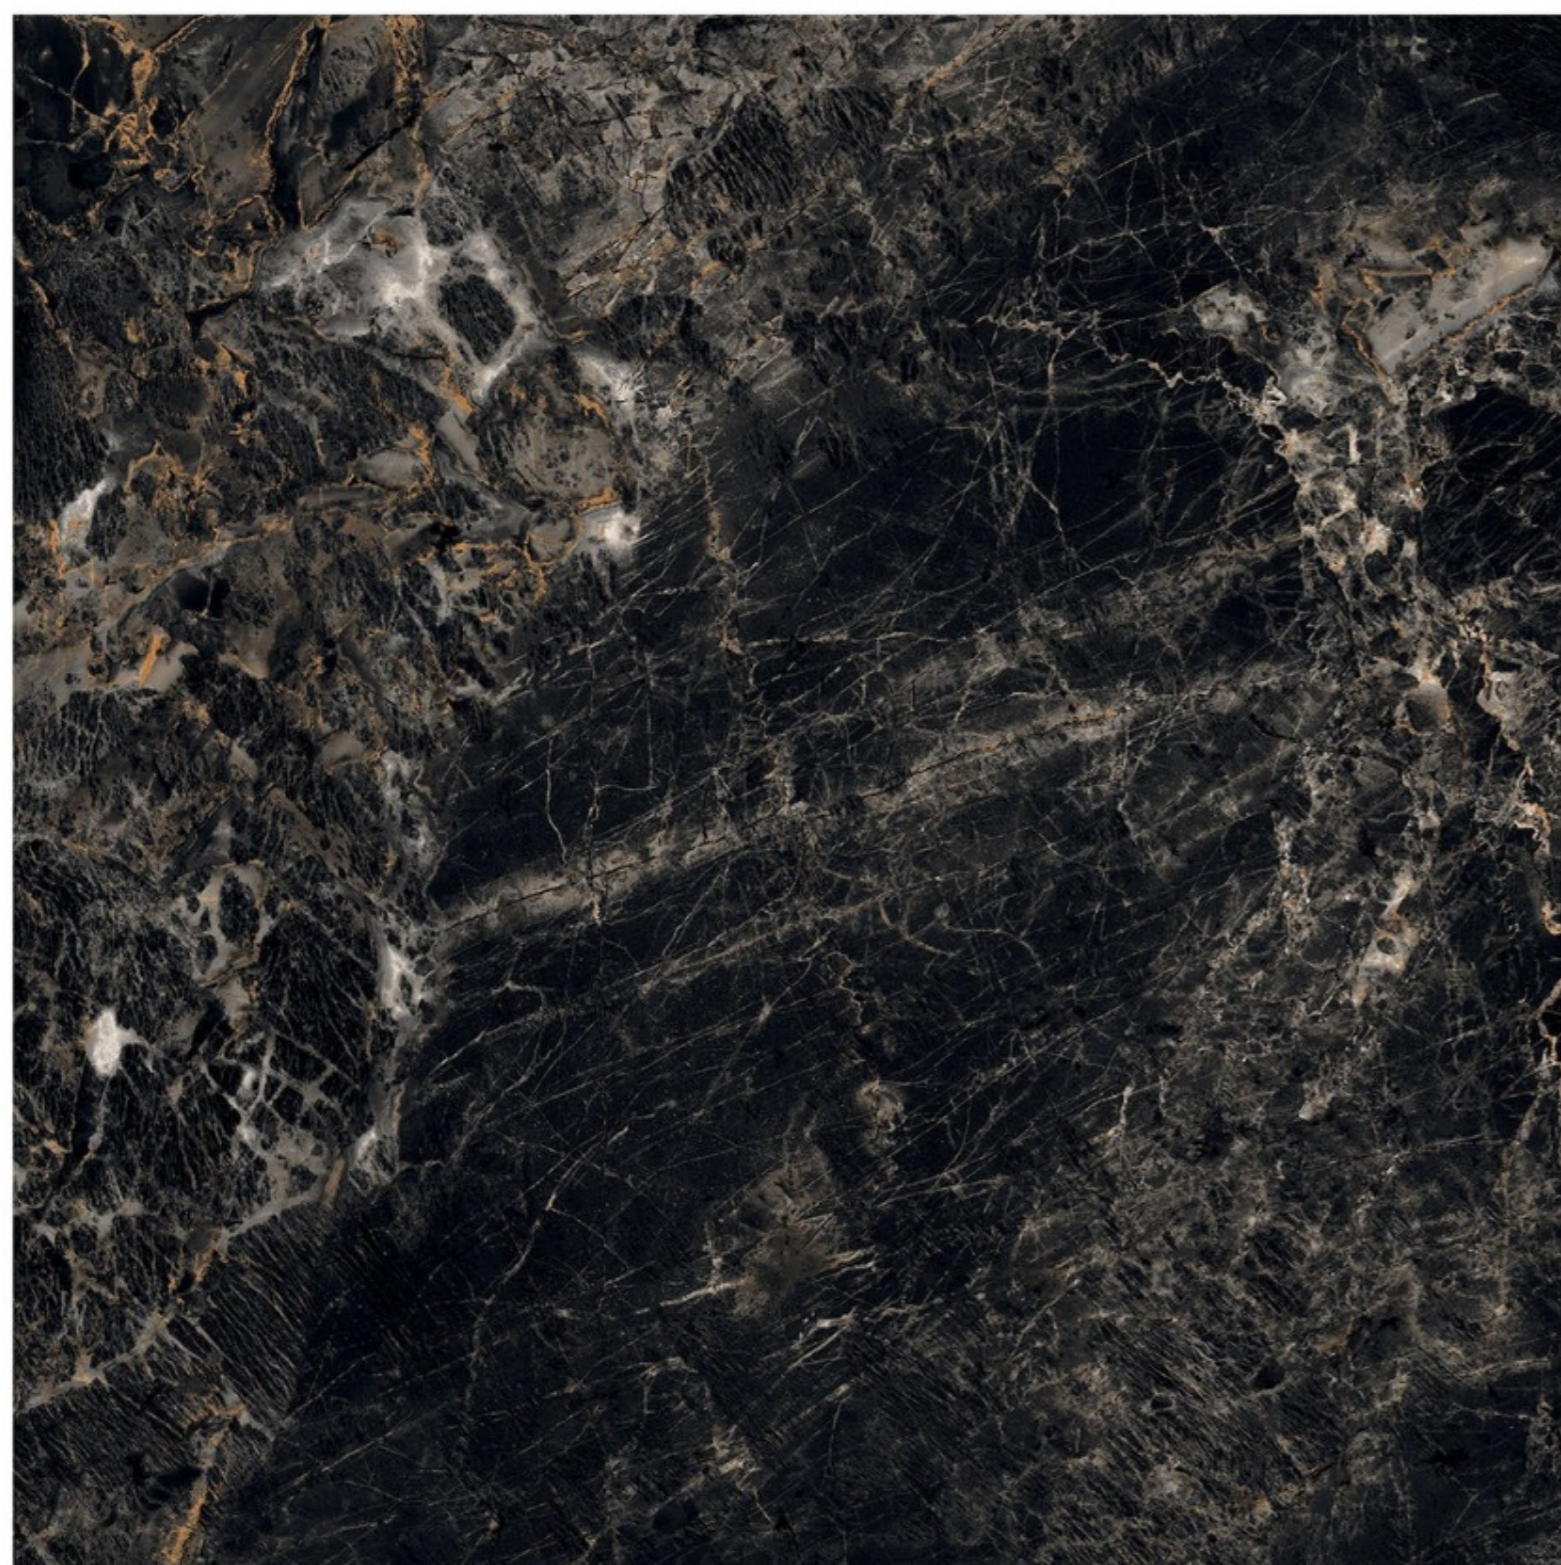

Scratch
Resistance

800x800mm | LAVAZA BLACK

LAVAZA BLACK

Size - 800x800mm

Finish - HIGH GLOSSY

Random - 4

Fire
Resistance

Frost
Resistance