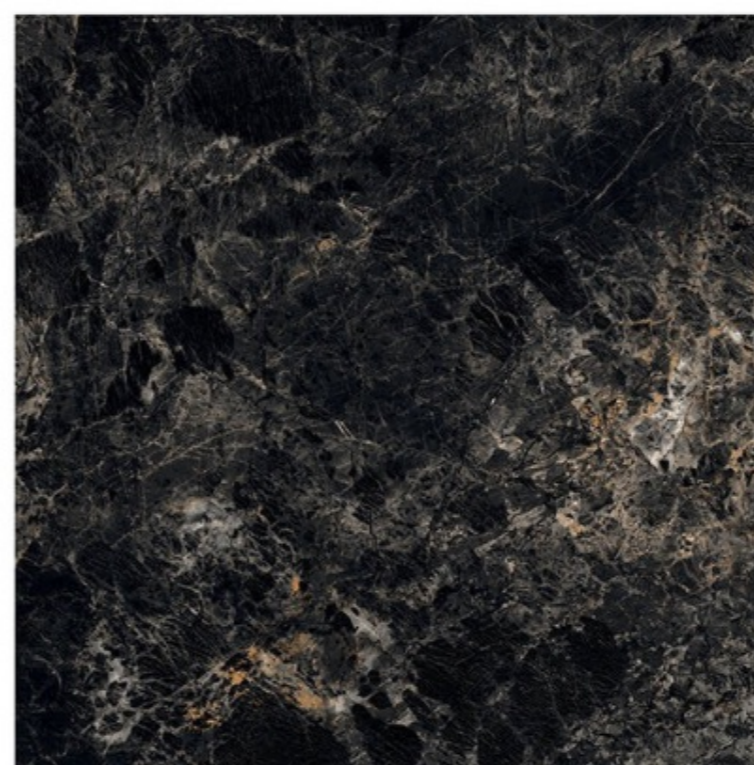

Scratch
Resistance

800x800mm | LAVAZA BLACK

LAVAZA BLACK

Size - 800x800mm

Finish - HIGH GLOSSY

Random - 4

Fire
Resistance

Frost
Resistance