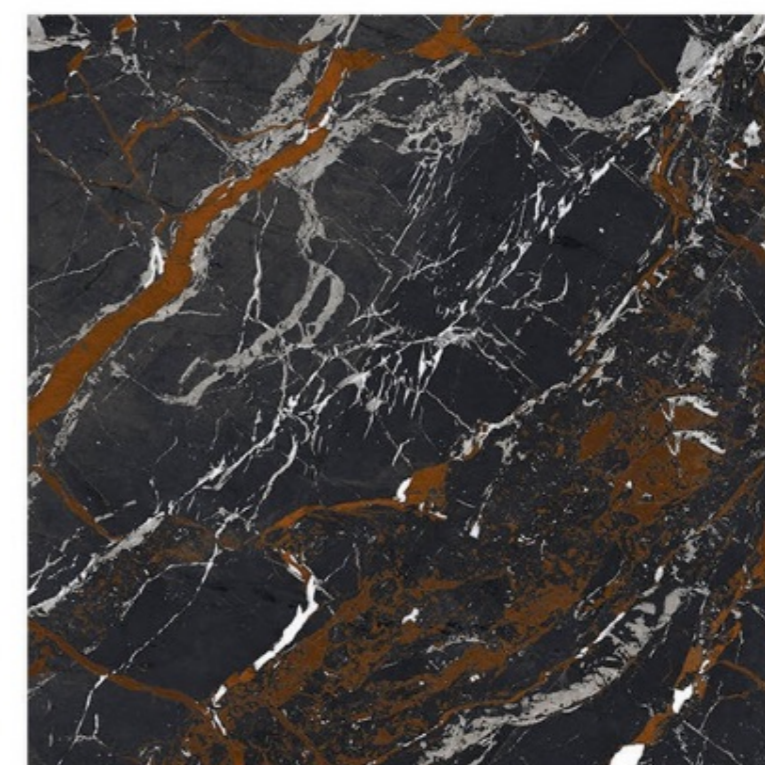

ESTRADA GREY

Size - 800x800mm

Finish - HIGH GLOSSY

Random - 8

Fire
Resistance

Frost
Resistance

Chemical
Resistance

Stain
Resistance

Scratch
Resistance