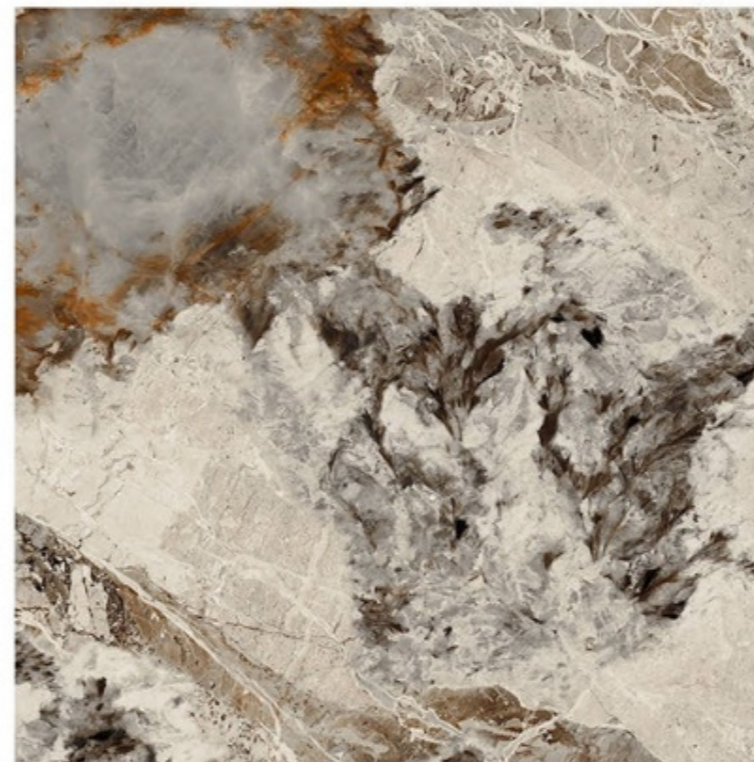

ALASKA NATURAL

Size - 800x800mm

Finish - HIGH GLOSSY

Random - 6

Fire
Resistance

Frost
Resistance

Chemical
Resistance

Stain
Resistance

Scratch
Resistance