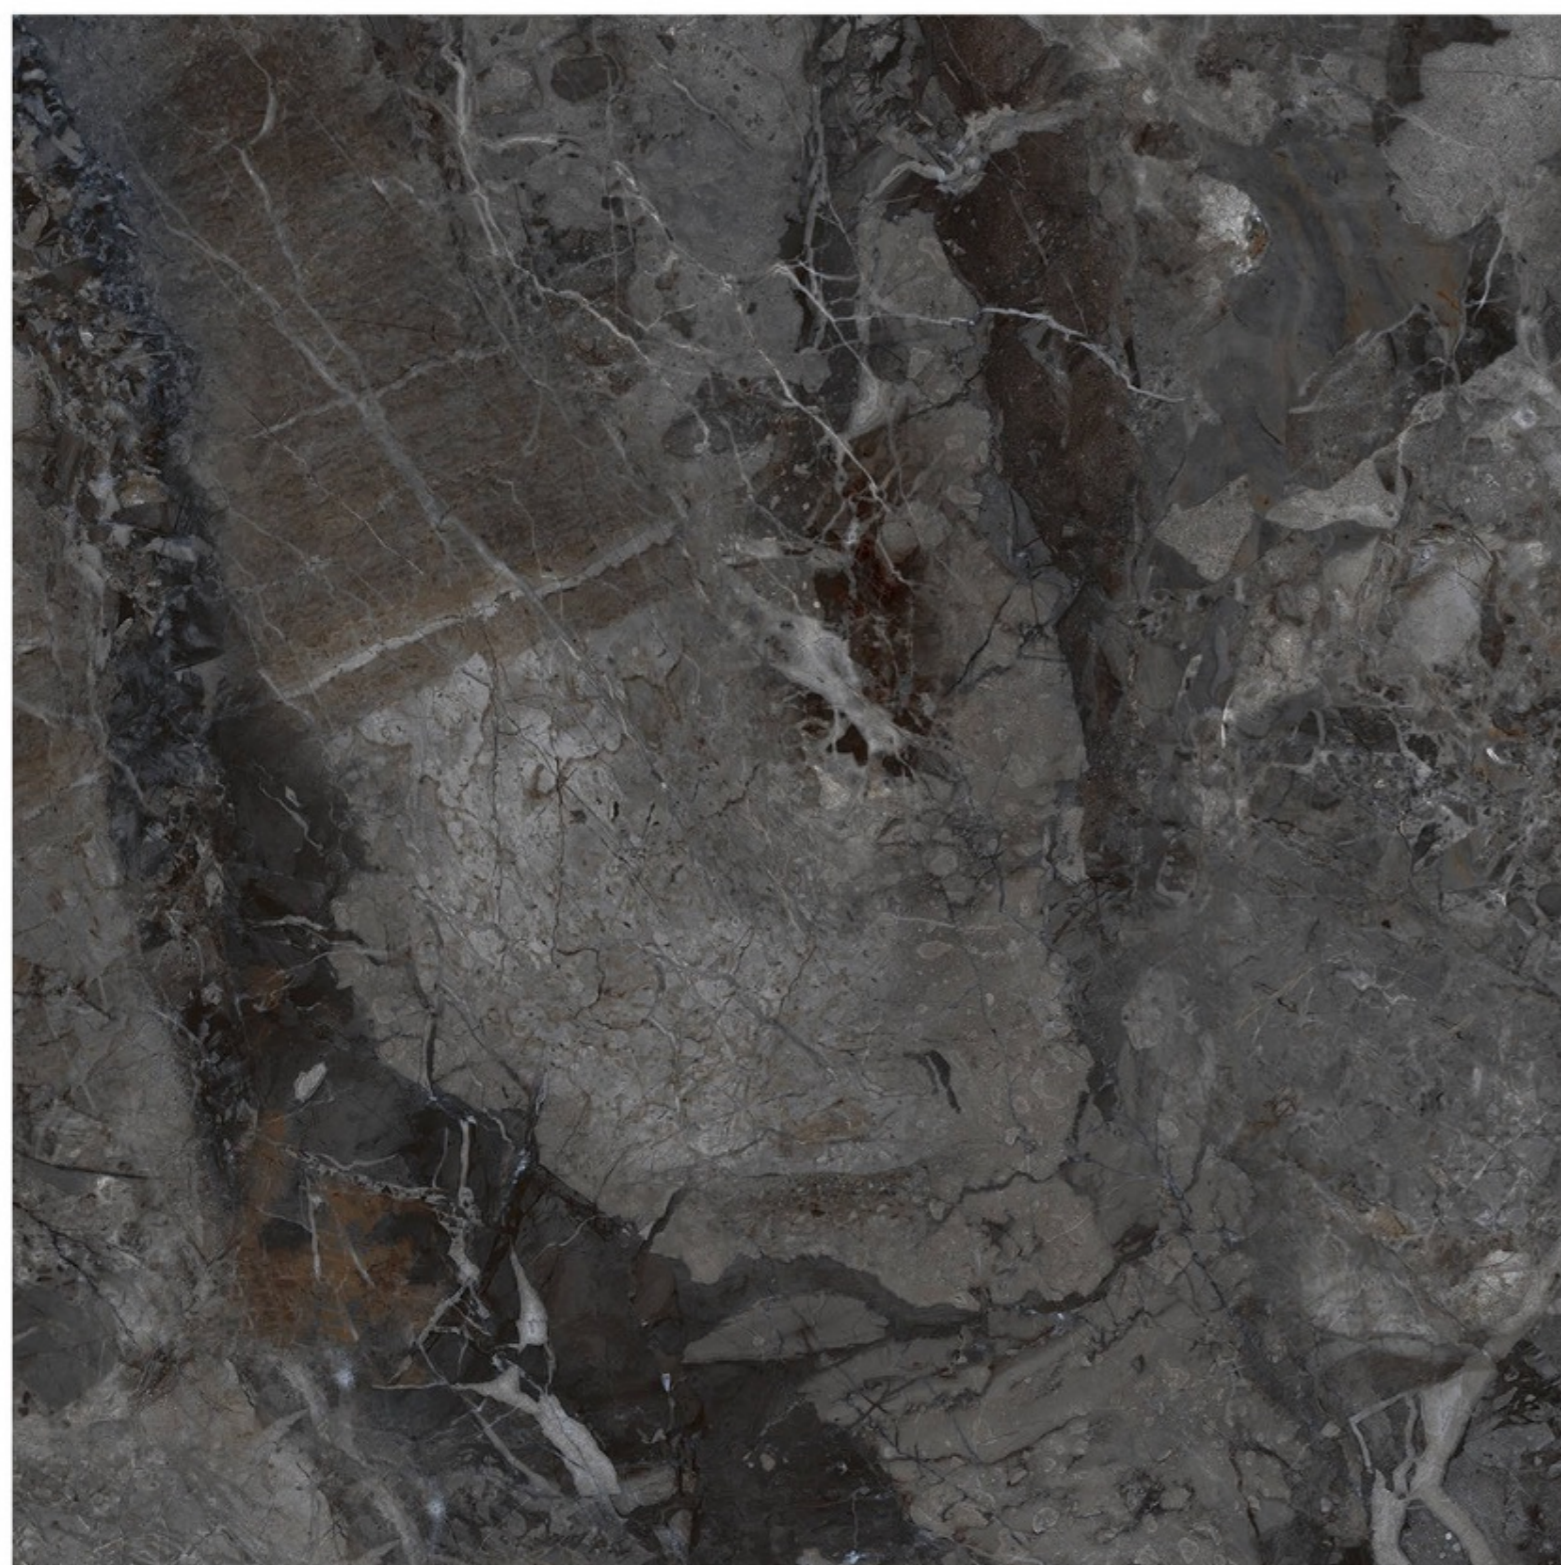

ANTIQUÉ BRESSIA

Size - 800x800mm

Finish - HIGH GLOSSY

Random - 7

Fire
Resistance

Frost
Resistance

Chemical
Resistance

Stain
Resistance

Scratch
Resistance