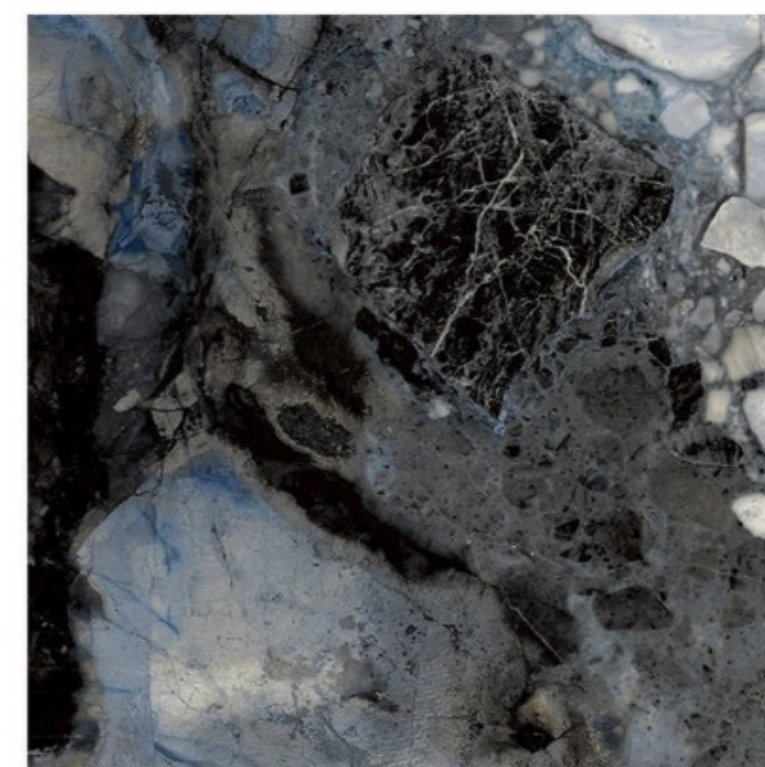

Chemical
Resistance

Stain
Resistance

Scratch
Resistance

800x800mm | FALSA NATURAL

FALSA NATURAL

Size - 800x800mm

Finish - HIGH GLOSSY

Random -4