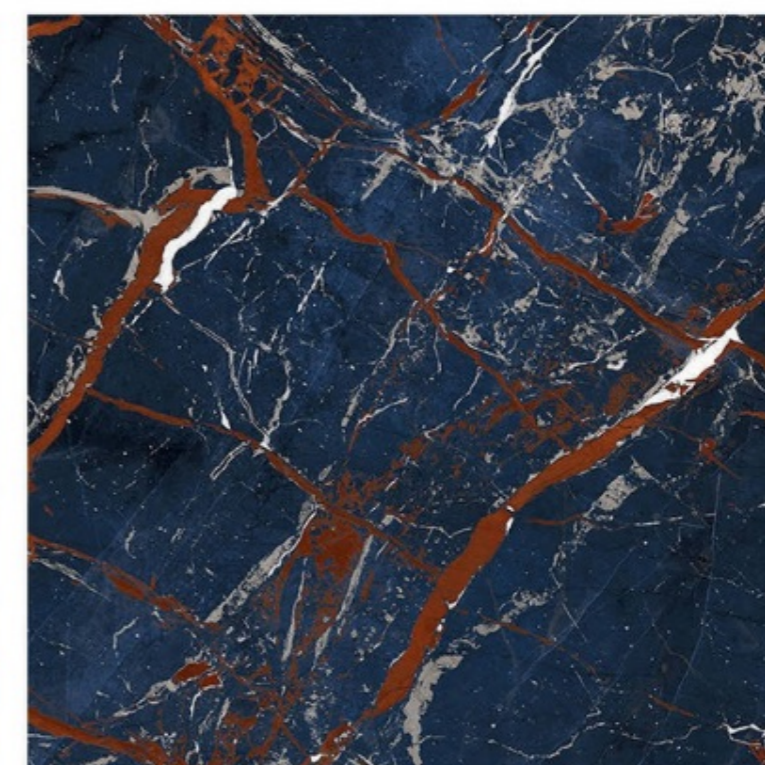

ESTRADA AZUL

Size - 800x800mm

Finish - HIGH GLOSSY

Random - 8