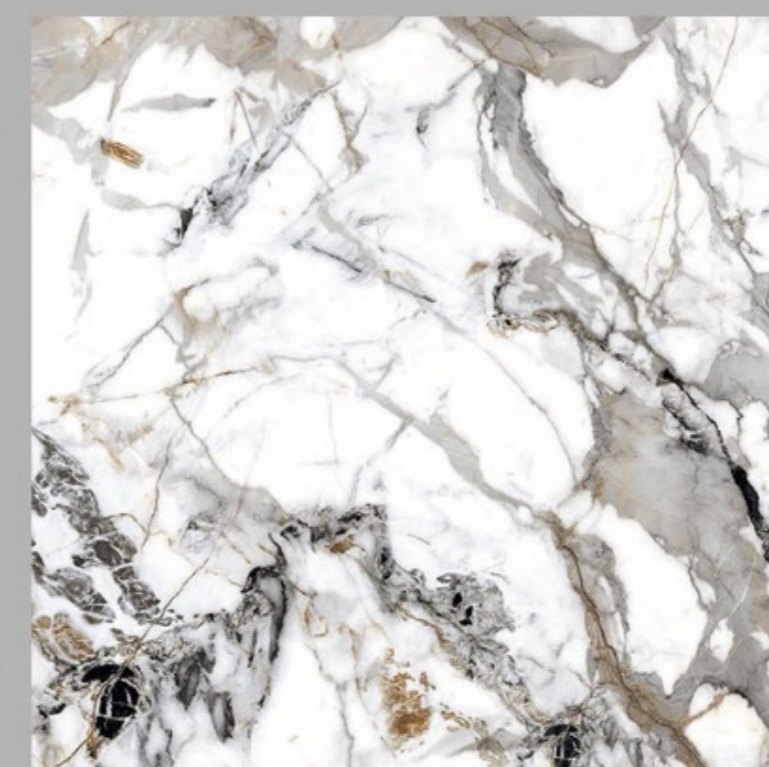

FLAMA NERO

Size - 800x800mm

Finish - HIGH GLOSSY

Random - 8

Fire Resistance

Frost Resistance

Chemical Resistance

Stain Resistance

Scratch Resistance