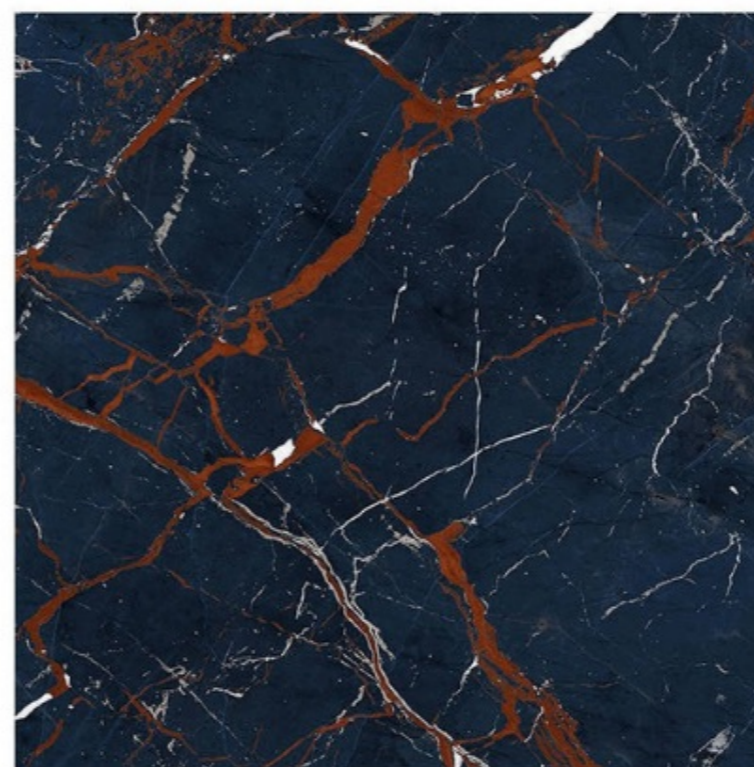

ESTRADA AZUL

Size - 800x800mm

Finish - HIGH GLOSSY

Random - 8