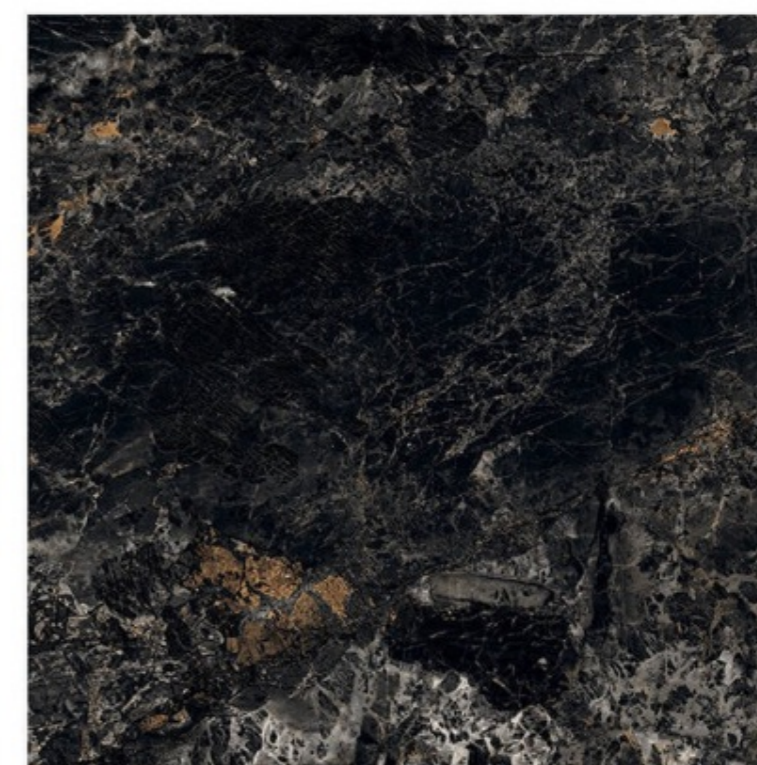

Scratch
Resistance

800x800mm | LAVAZA BLACK

LAVAZA BLACK

Size - 800x800mm

Finish - HIGH GLOSSY

Random - 4

Fire
Resistance

Frost
Resistance