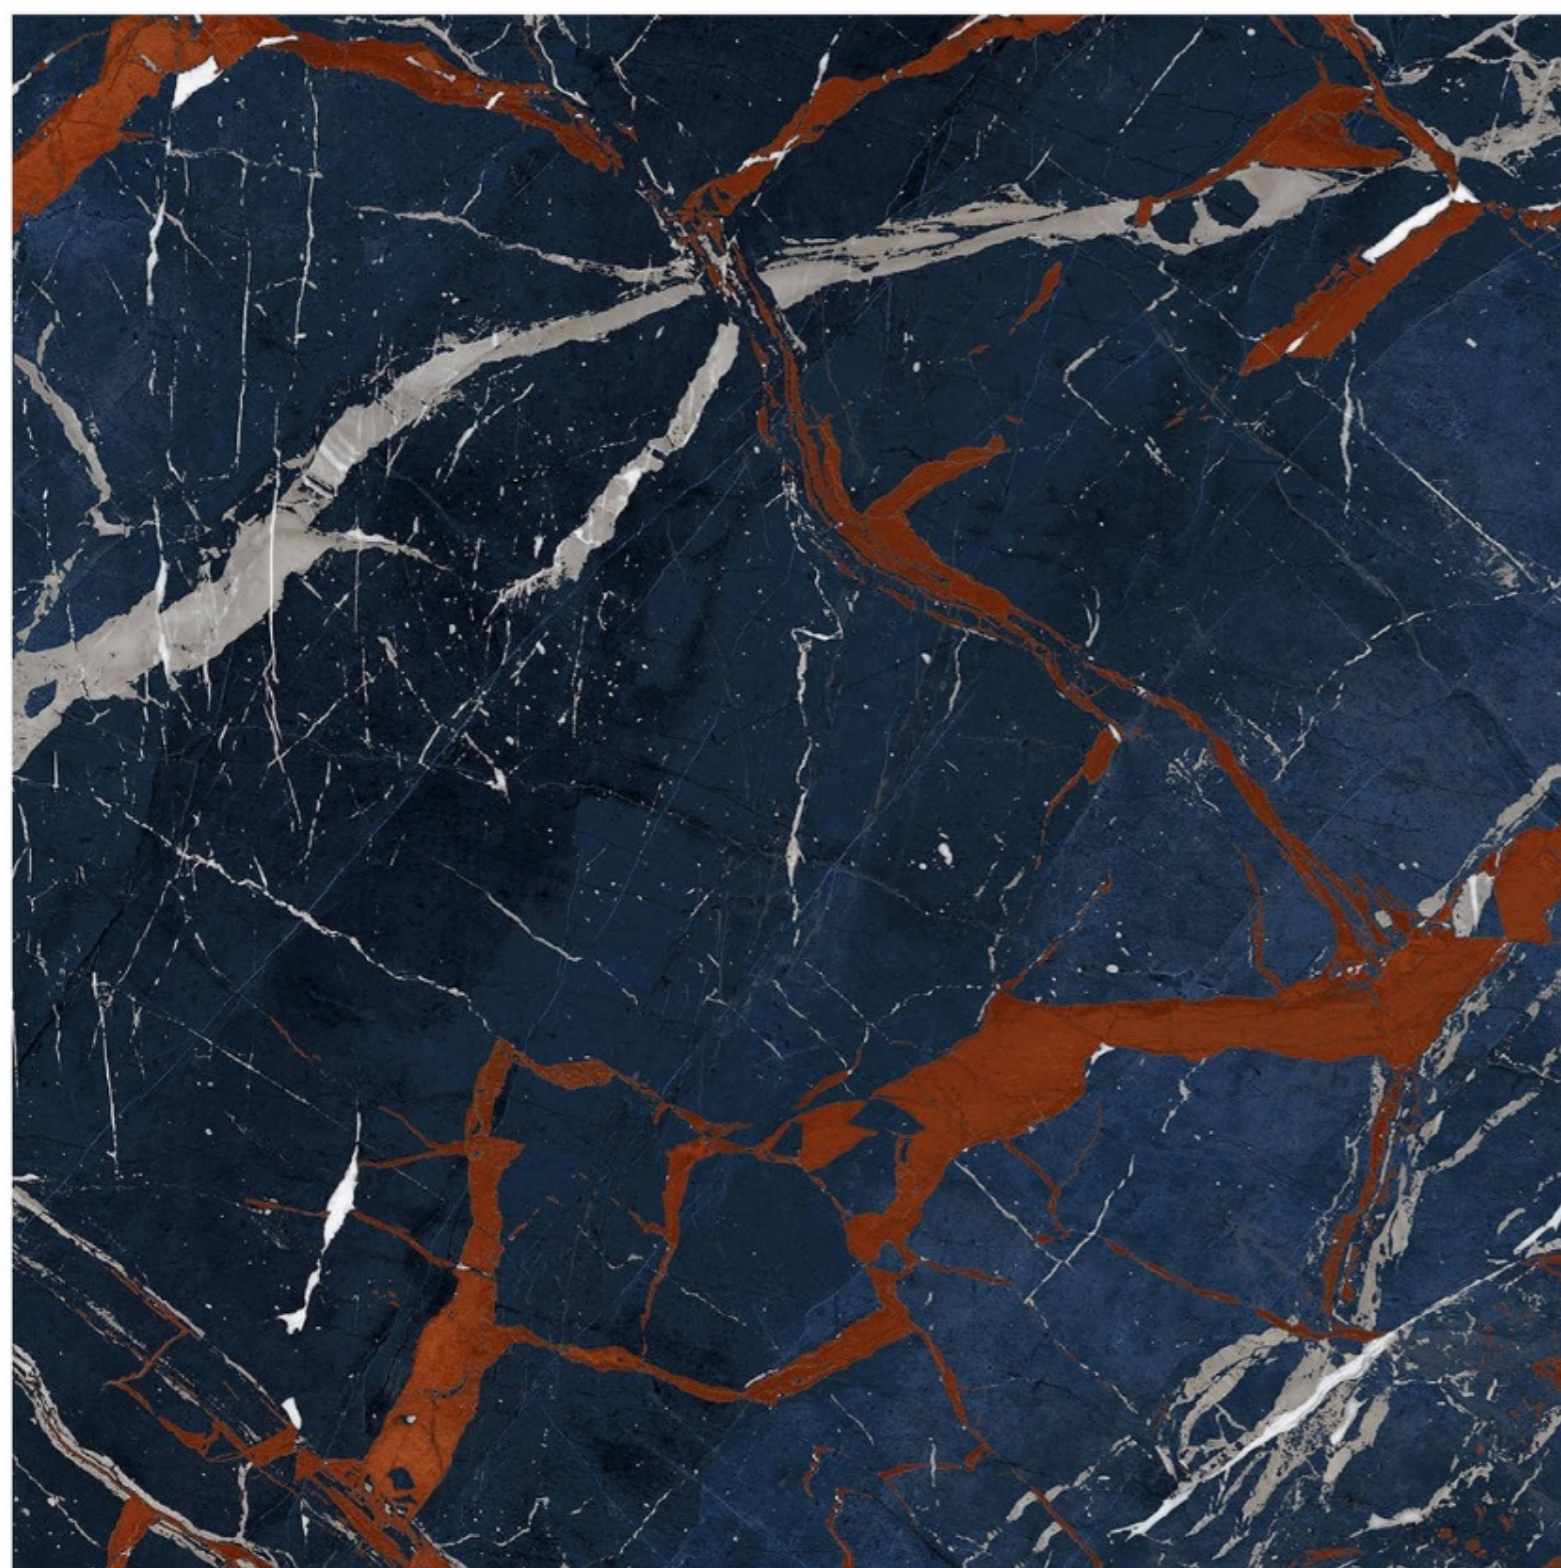

ESTRADA AZUL

Size - 800x800mm

Finish - HIGH GLOSSY

Random - 8