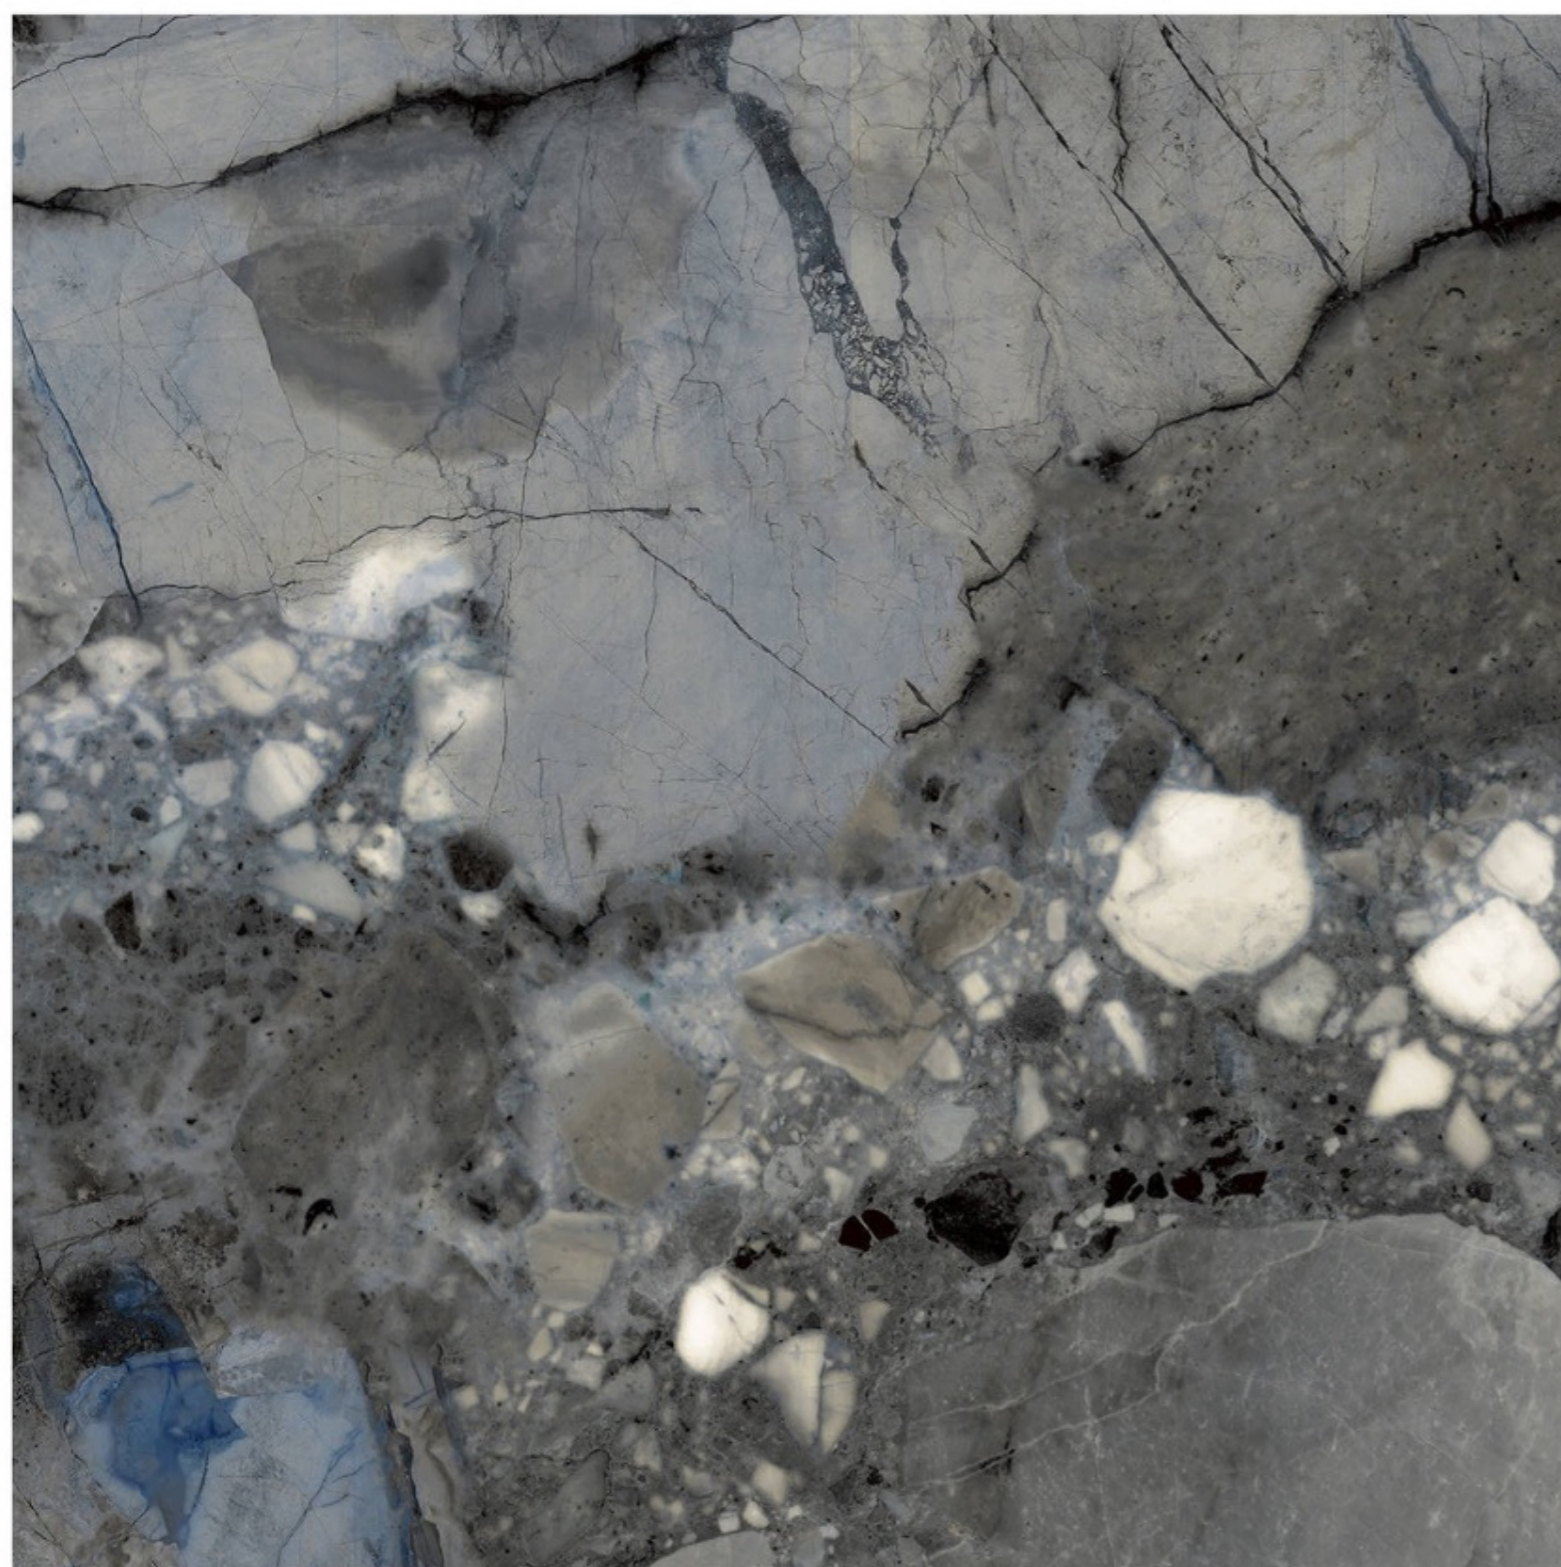

Chemical
Resistance

Stain
Resistance

Scratch
Resistance

800x800mm | FALSA NATURAL

FALSA NATURAL

Size - 800x800mm

Finish - HIGH GLOSSY

Random -4