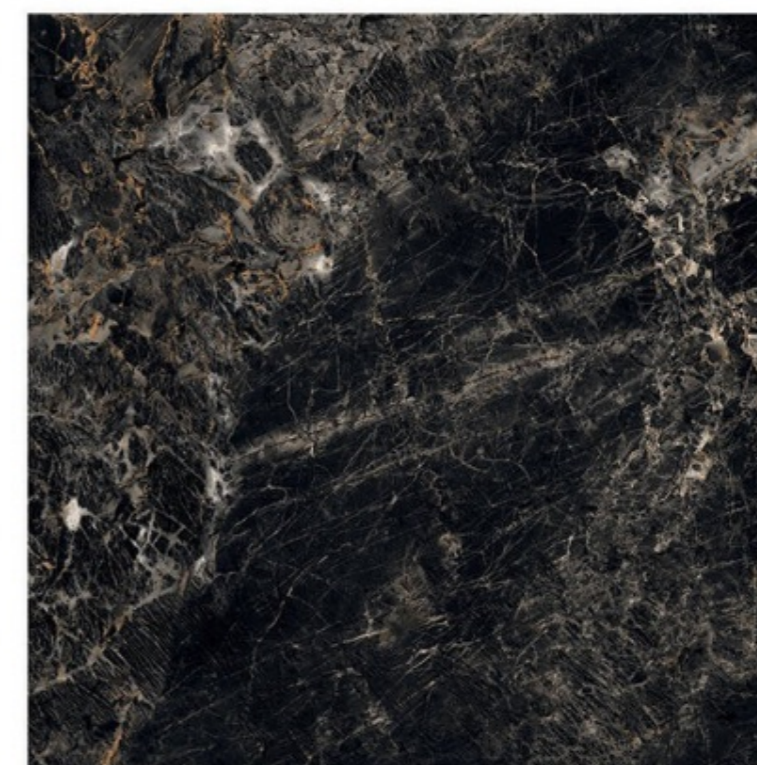

Scratch
Resistance

800x800mm | LAVAZA BLACK

LAVAZA BLACK

Size - 800x800mm

Finish - HIGH GLOSSY

Random - 4

Fire
Resistance

Frost
Resistance