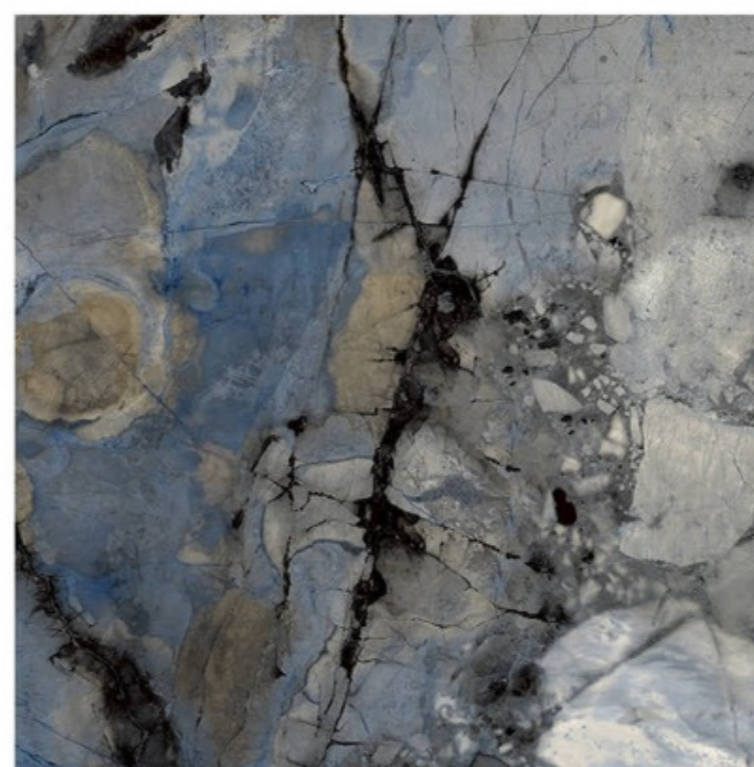

Chemical
Resistance

Stain
Resistance

Scratch
Resistance

800x800mm | FALSA NATURAL

FALSA NATURAL

Size - 800x800mm

Finish - HIGH GLOSSY

Random -4