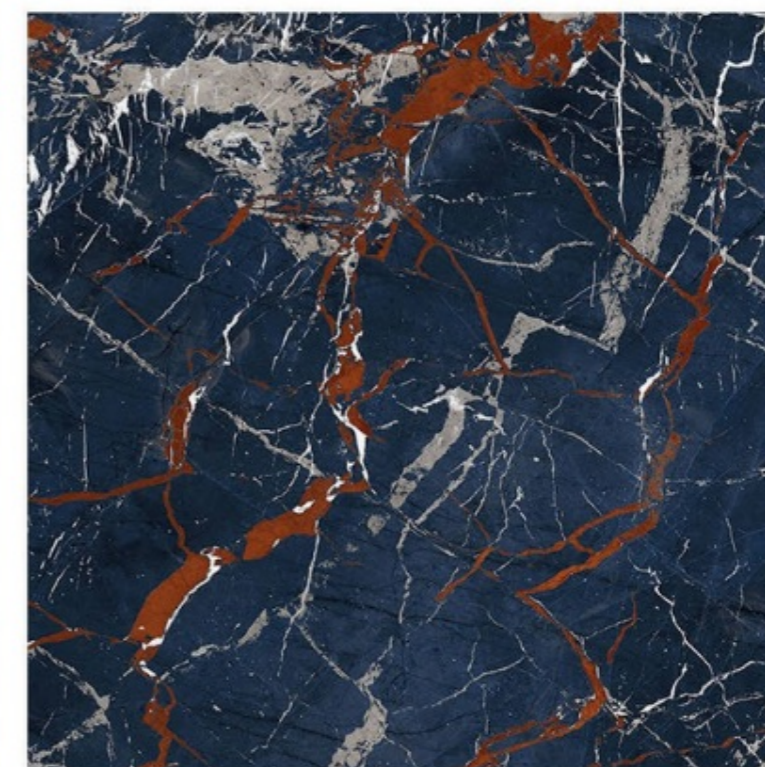

ESTRADA AZUL

Size - 800x800mm

Finish - HIGH GLOSSY

Random - 8