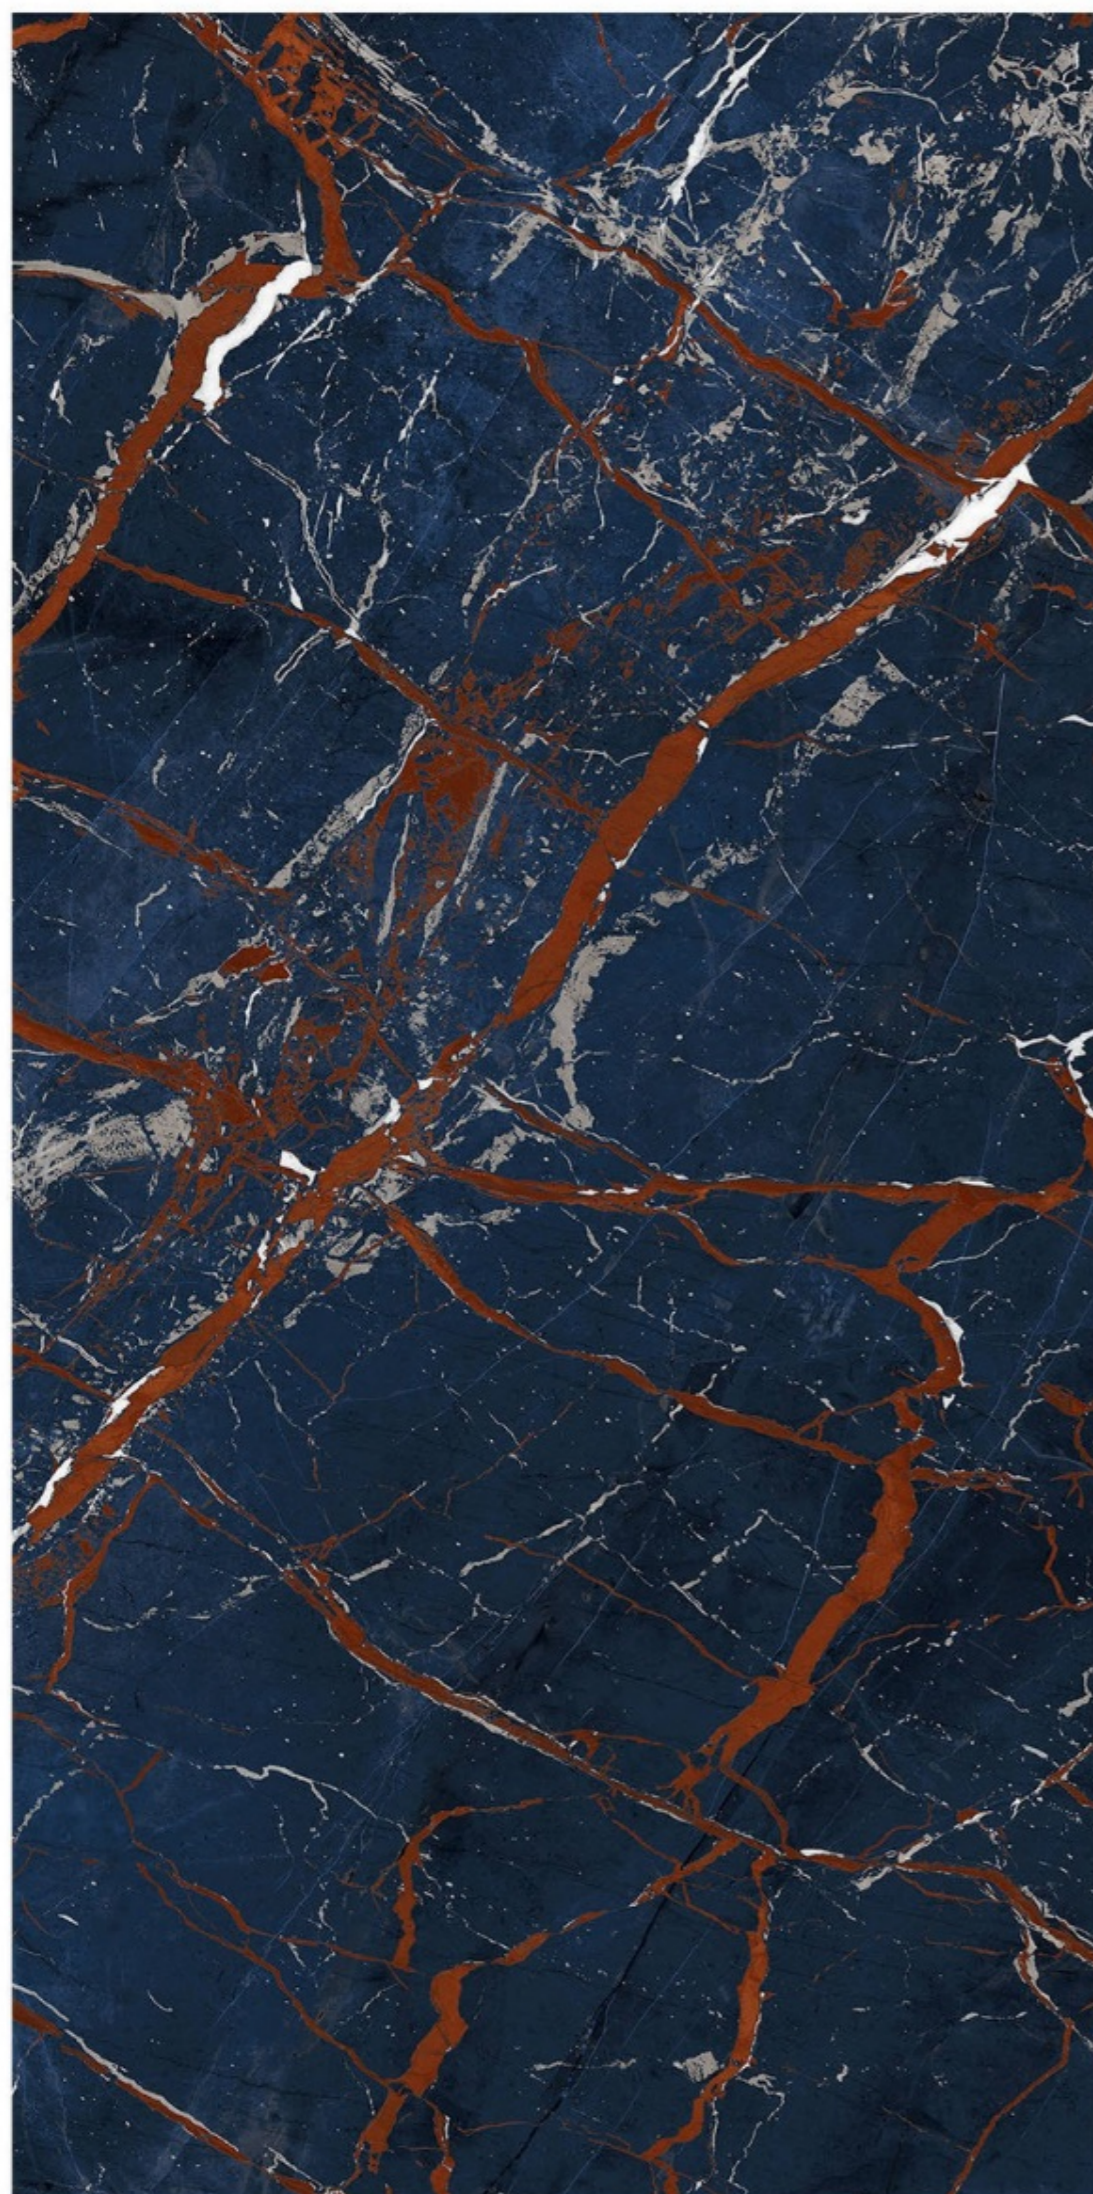

ESTRADA AZUL

Size - 800x1600mm

Finish - HIGH GLOSSY

Random - 4

Fire
Resistance

Frost
Resistance

Chemical
Resistance

Stain
Resistance

Scratch
Resistance