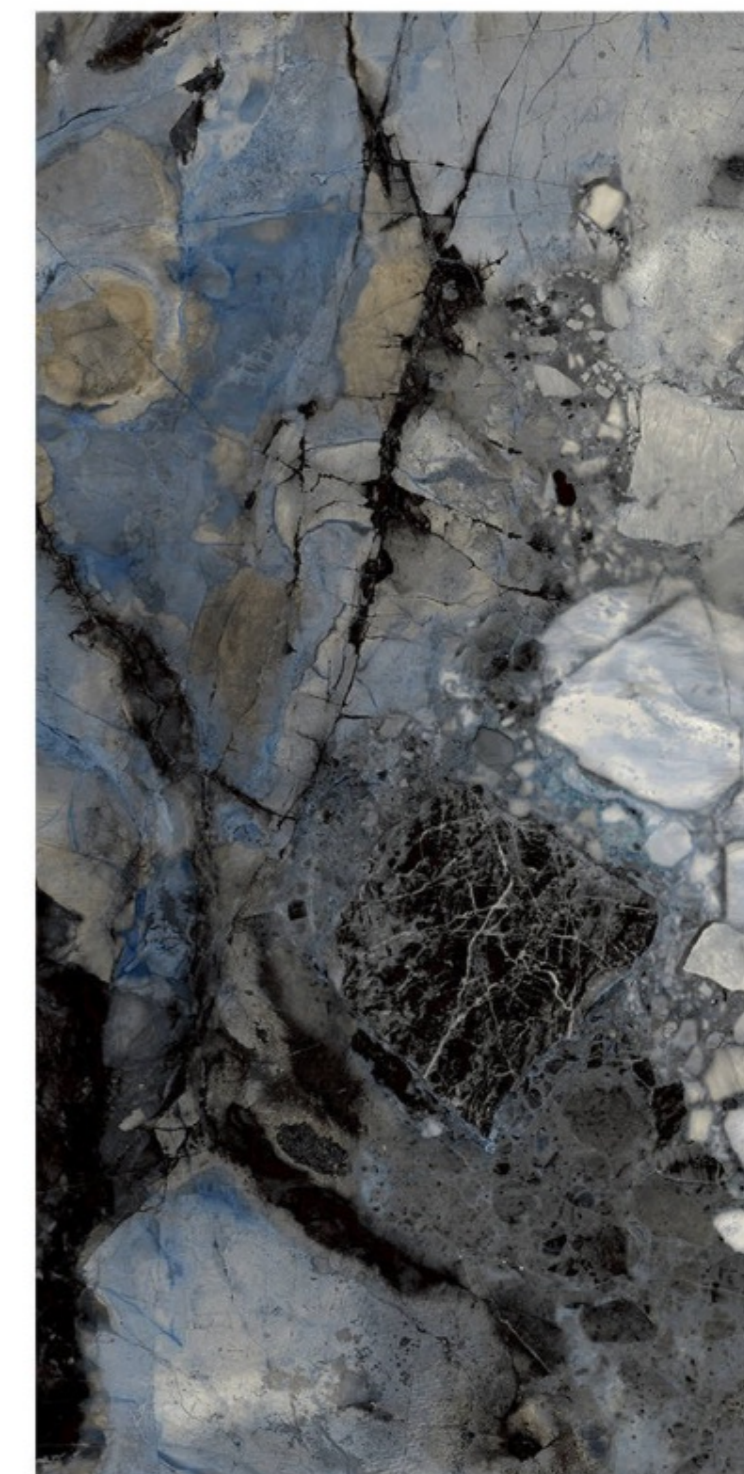

FALSA NATURAL

Size - 800x1600mm
Finish - HIGH GLOSSY
Random - 2

Fire
Resistance

Frost
Resistance

Chemical
Resistance

Stain
Resistance

Scratch
Resistance