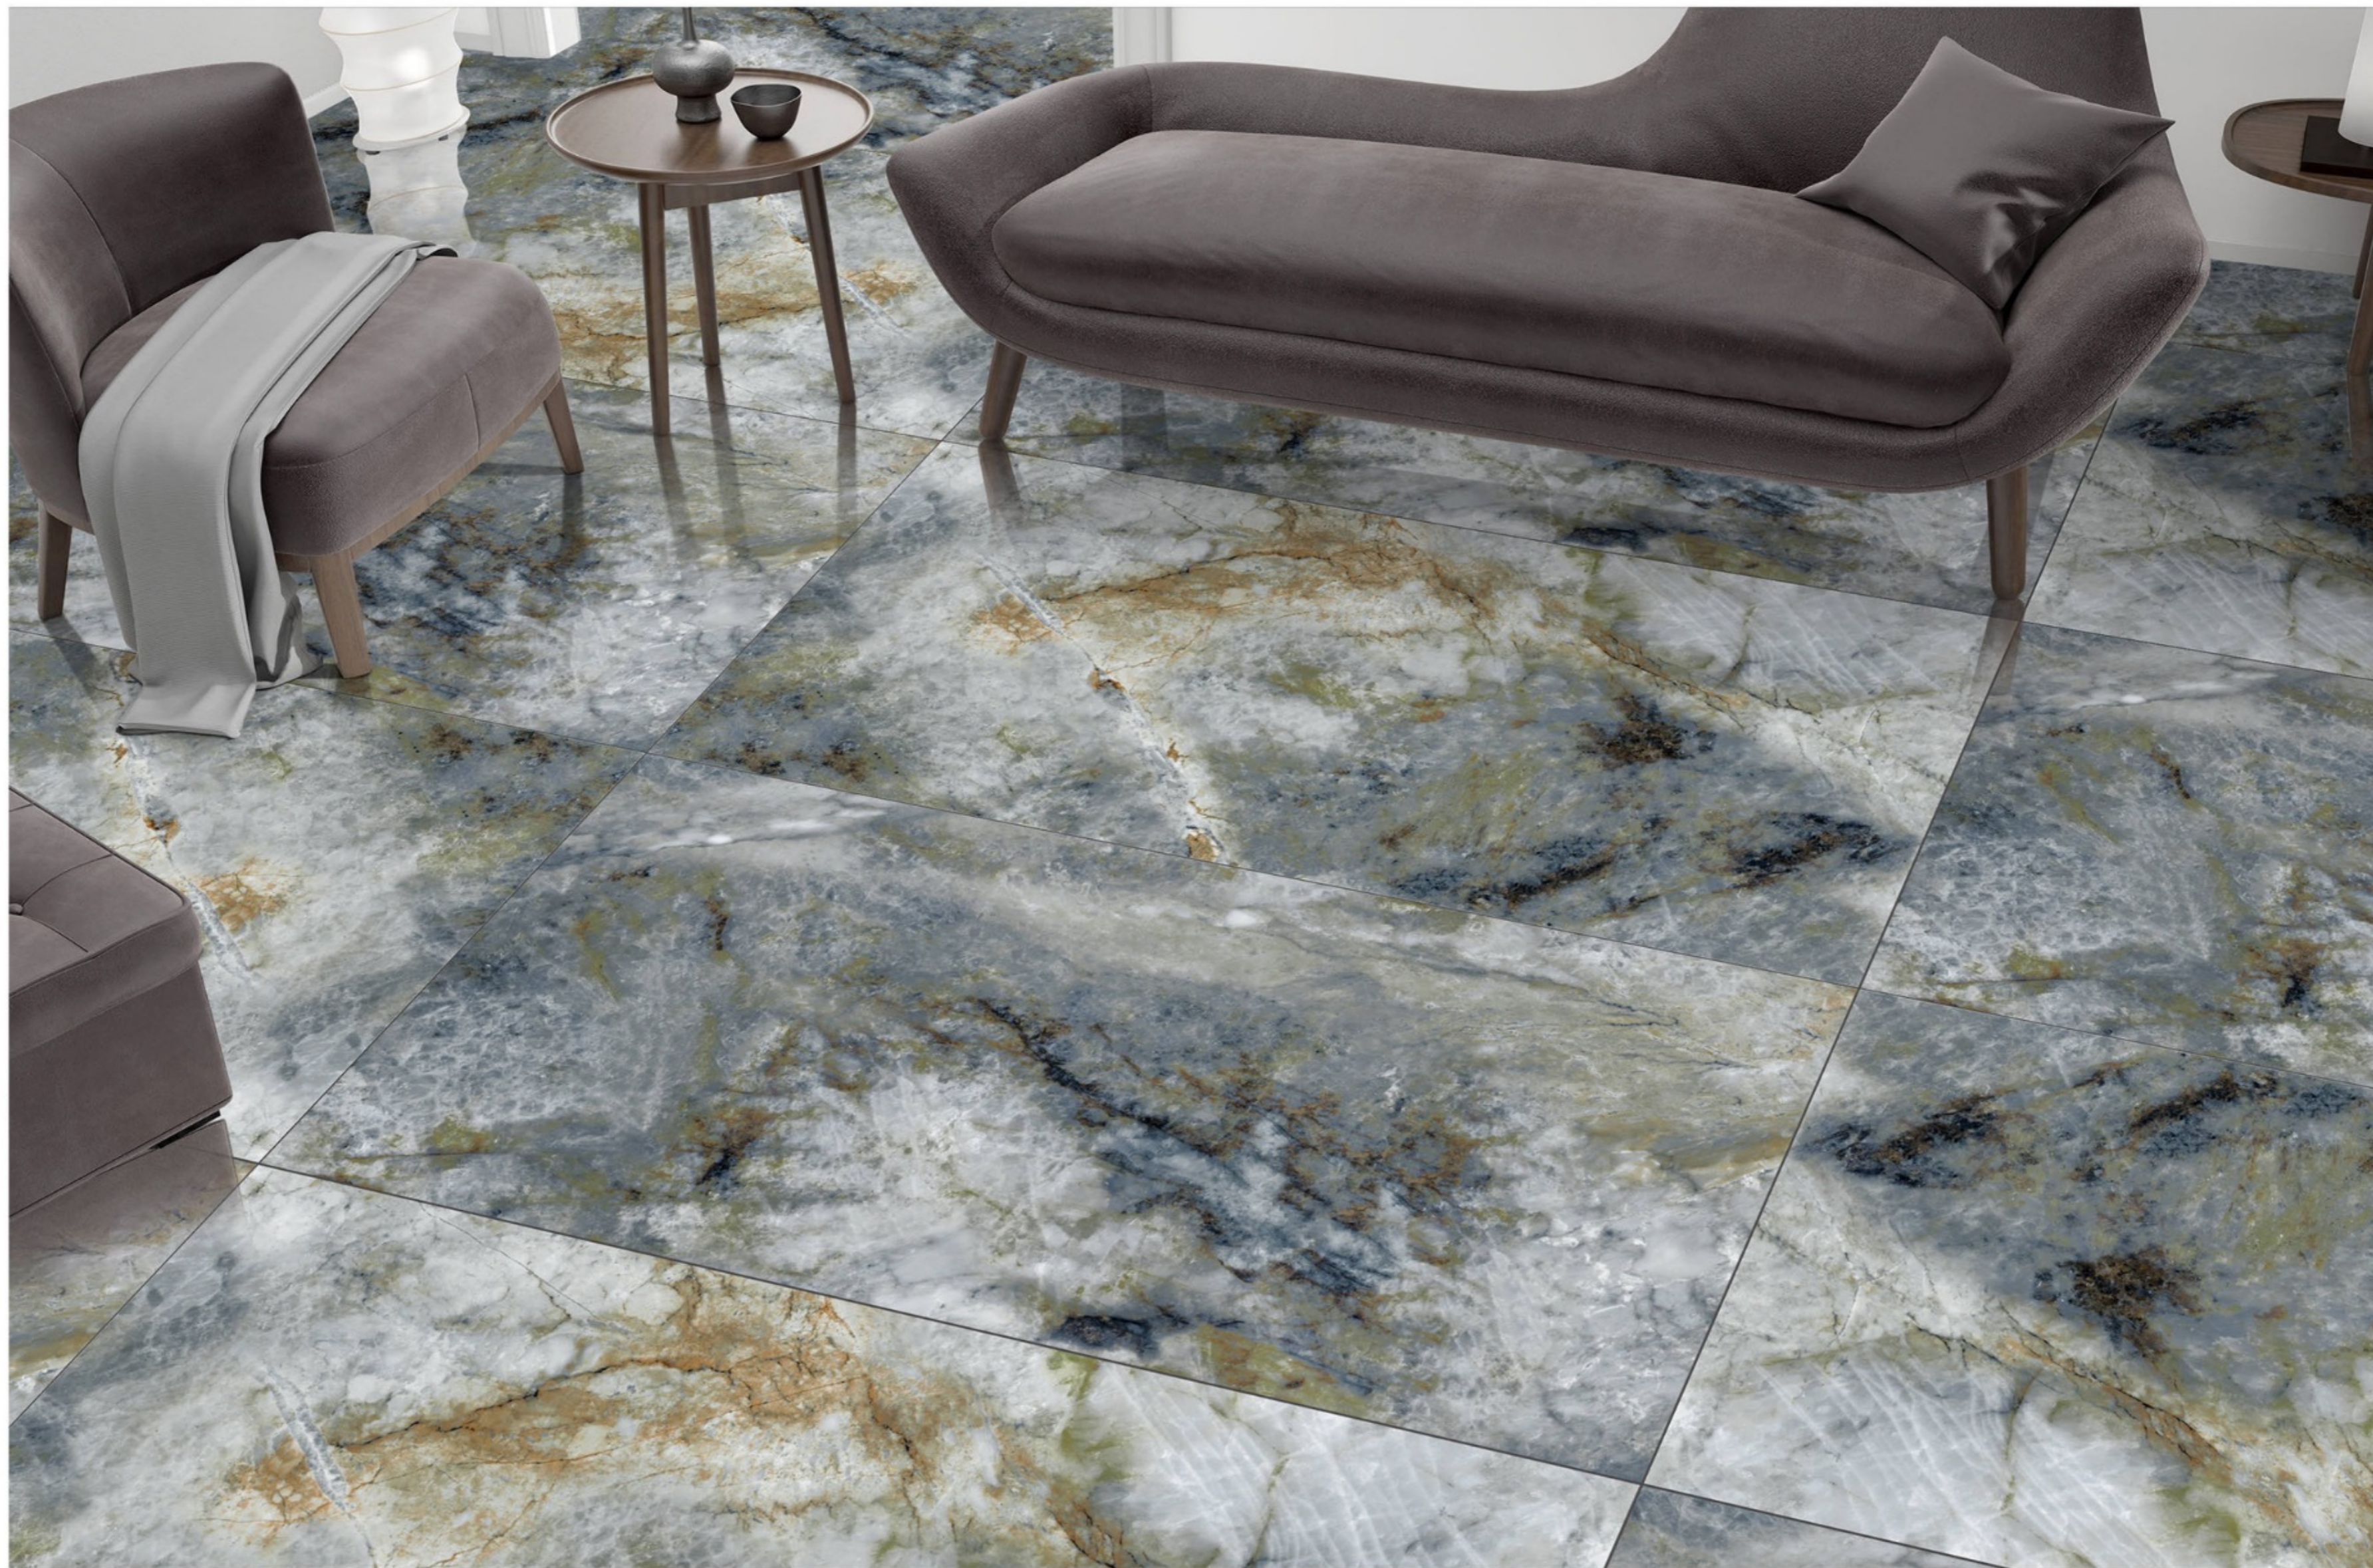

800x1600mm | CUPPUSINO MULTY