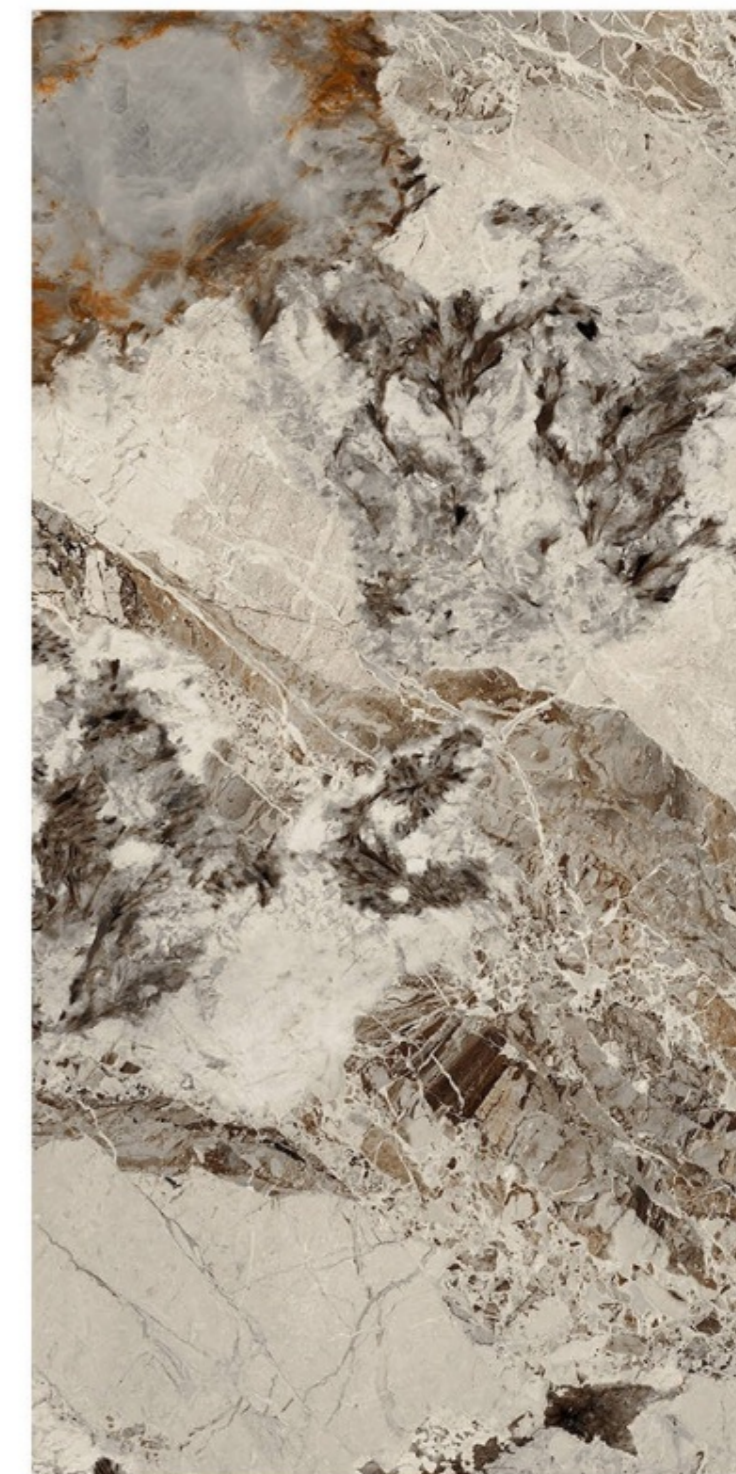

# ALASKA NATURAL

Size - 800x1600mm  
Finish - HIGH GLOSSY  
Random - 3

Fire  
Resistance

Frost  
Resistance

Chemical  
Resistance

Stain  
Resistance

Scratch  
Resistance

800x1600mm | AMAZZONIA MANTIS