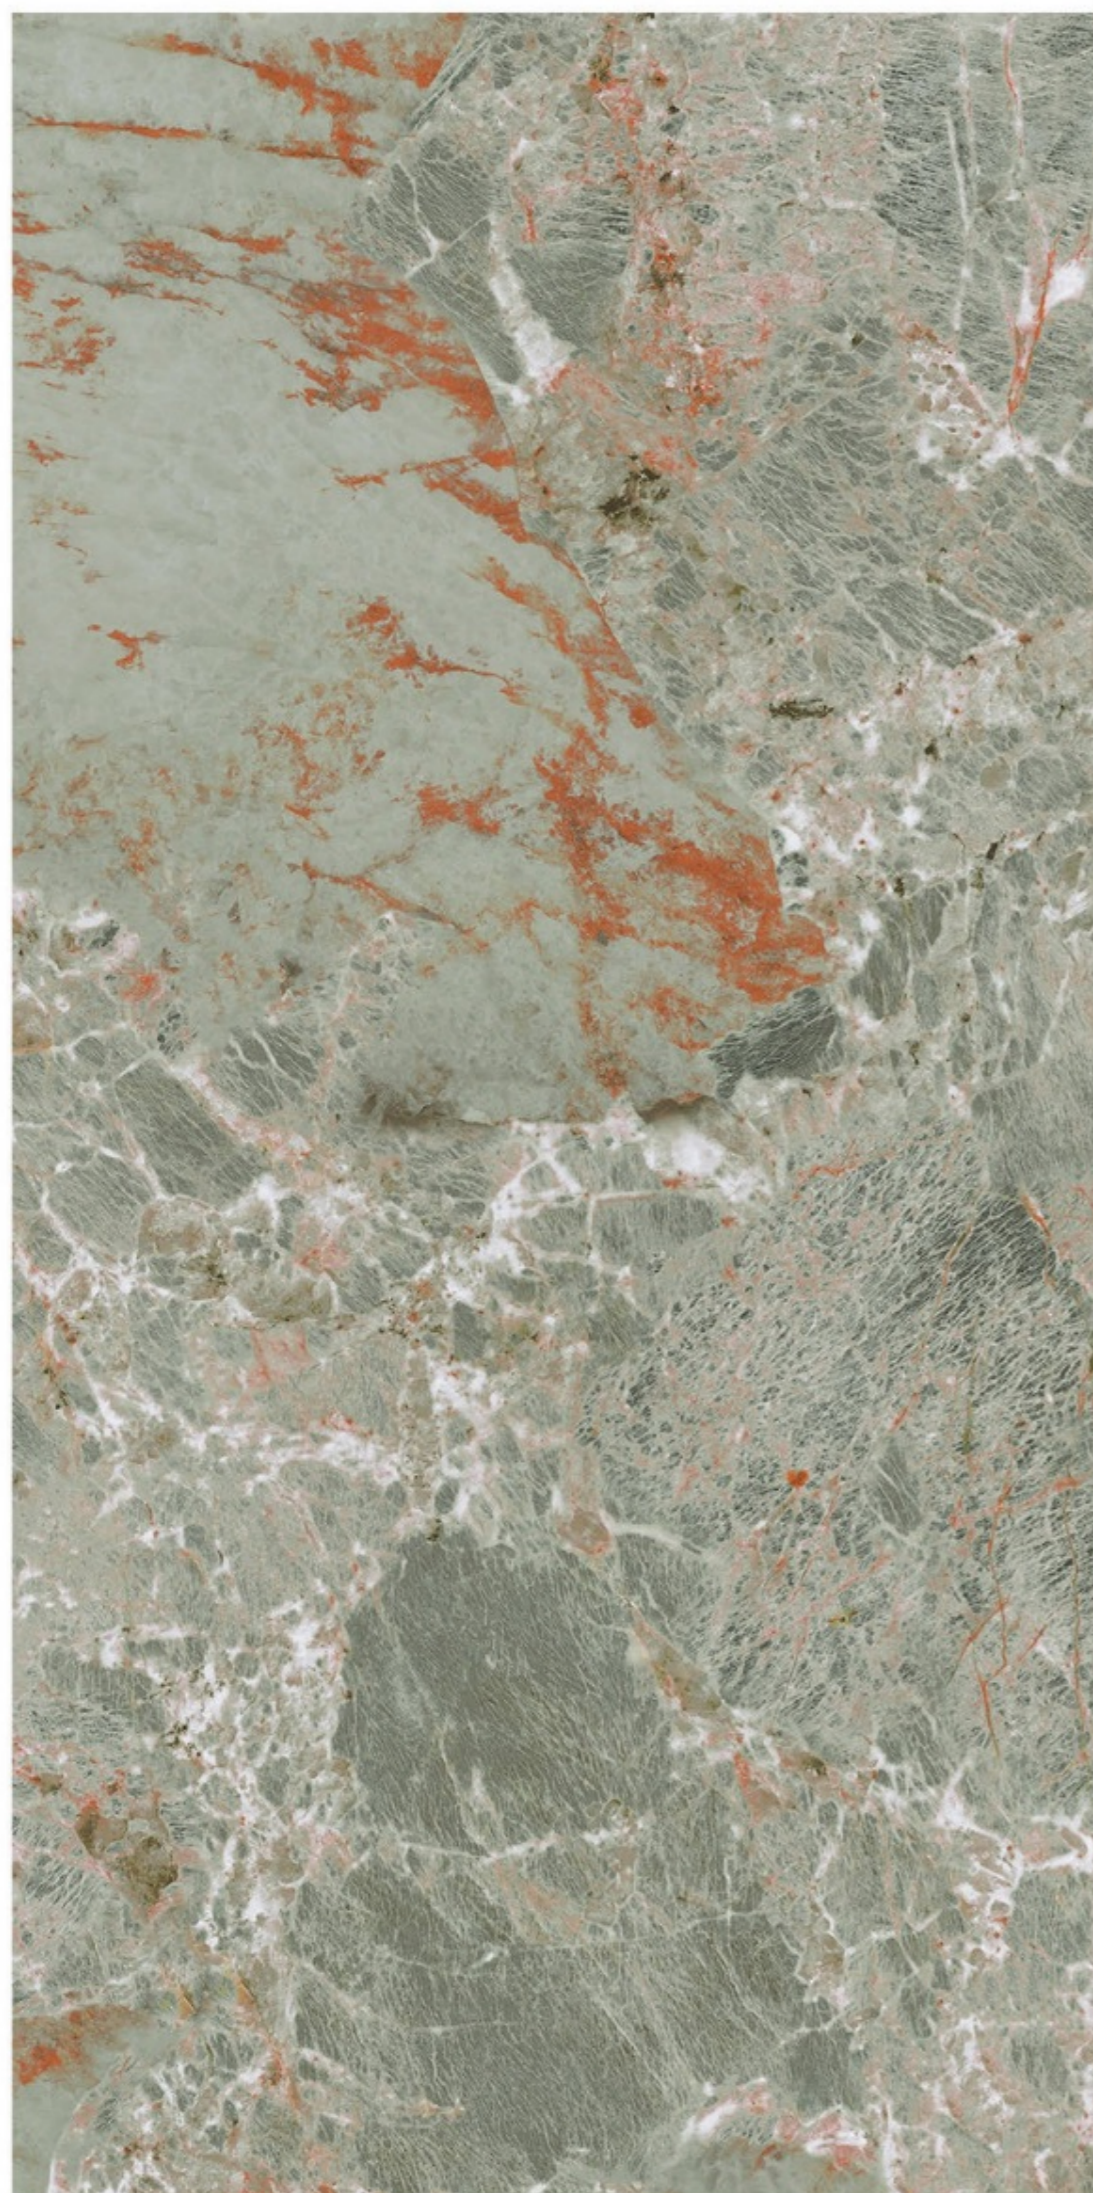

AMAZZONIA MANTIS

Size - **800x1600mm**
Finish - **HIGH GLOSSY**
Random - **3**

Fire
Resistance

Frost
Resistance

Chemical
Resistance

Stain
Resistance

Scratch
Resistance