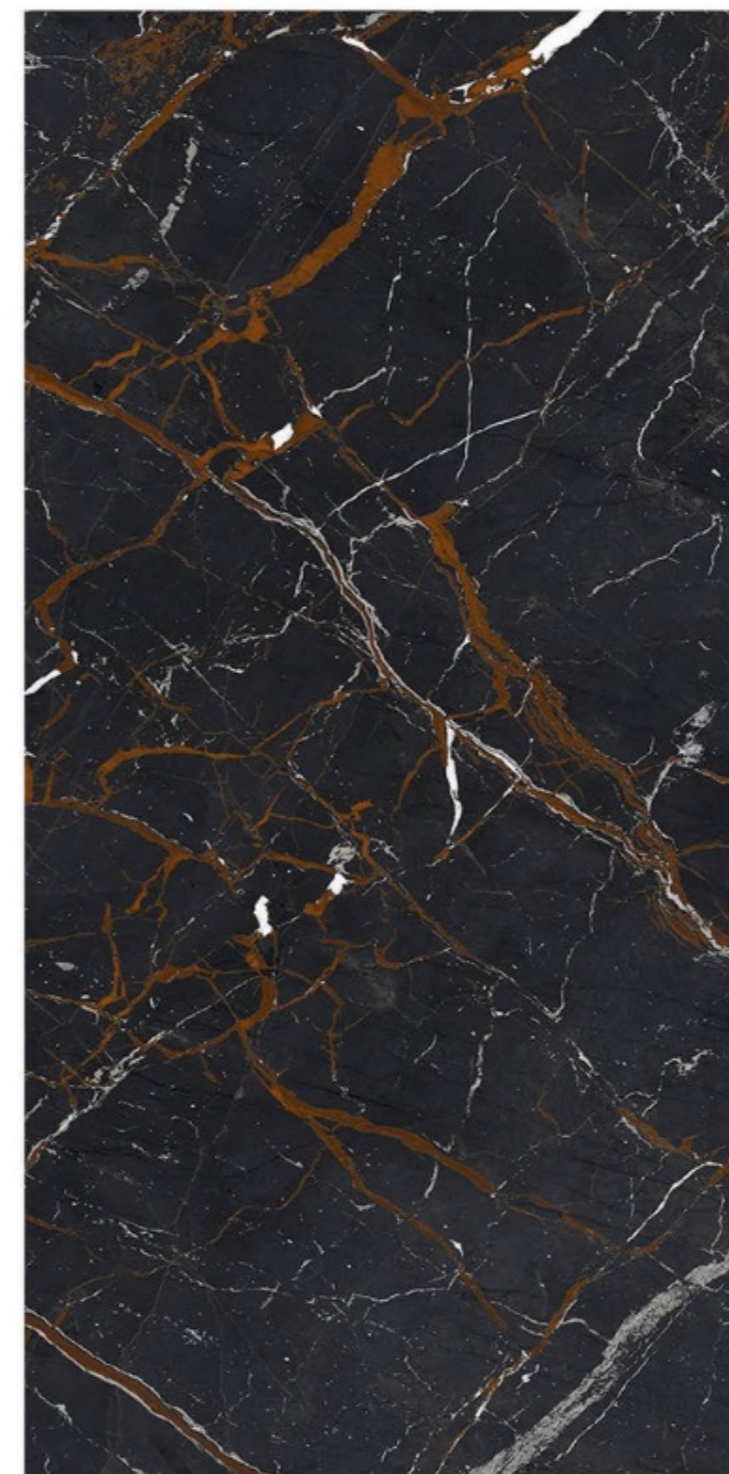

# ESTRADA GREY

Size - 800x1600mm  
Finish - HIGH GLOSSY  
Random - 4

Fire  
Resistance

Frost  
Resistance

Chemical  
Resistance

Stain  
Resistance

Scratch  
Resistance

800x1600mm | FALSA NATURAL