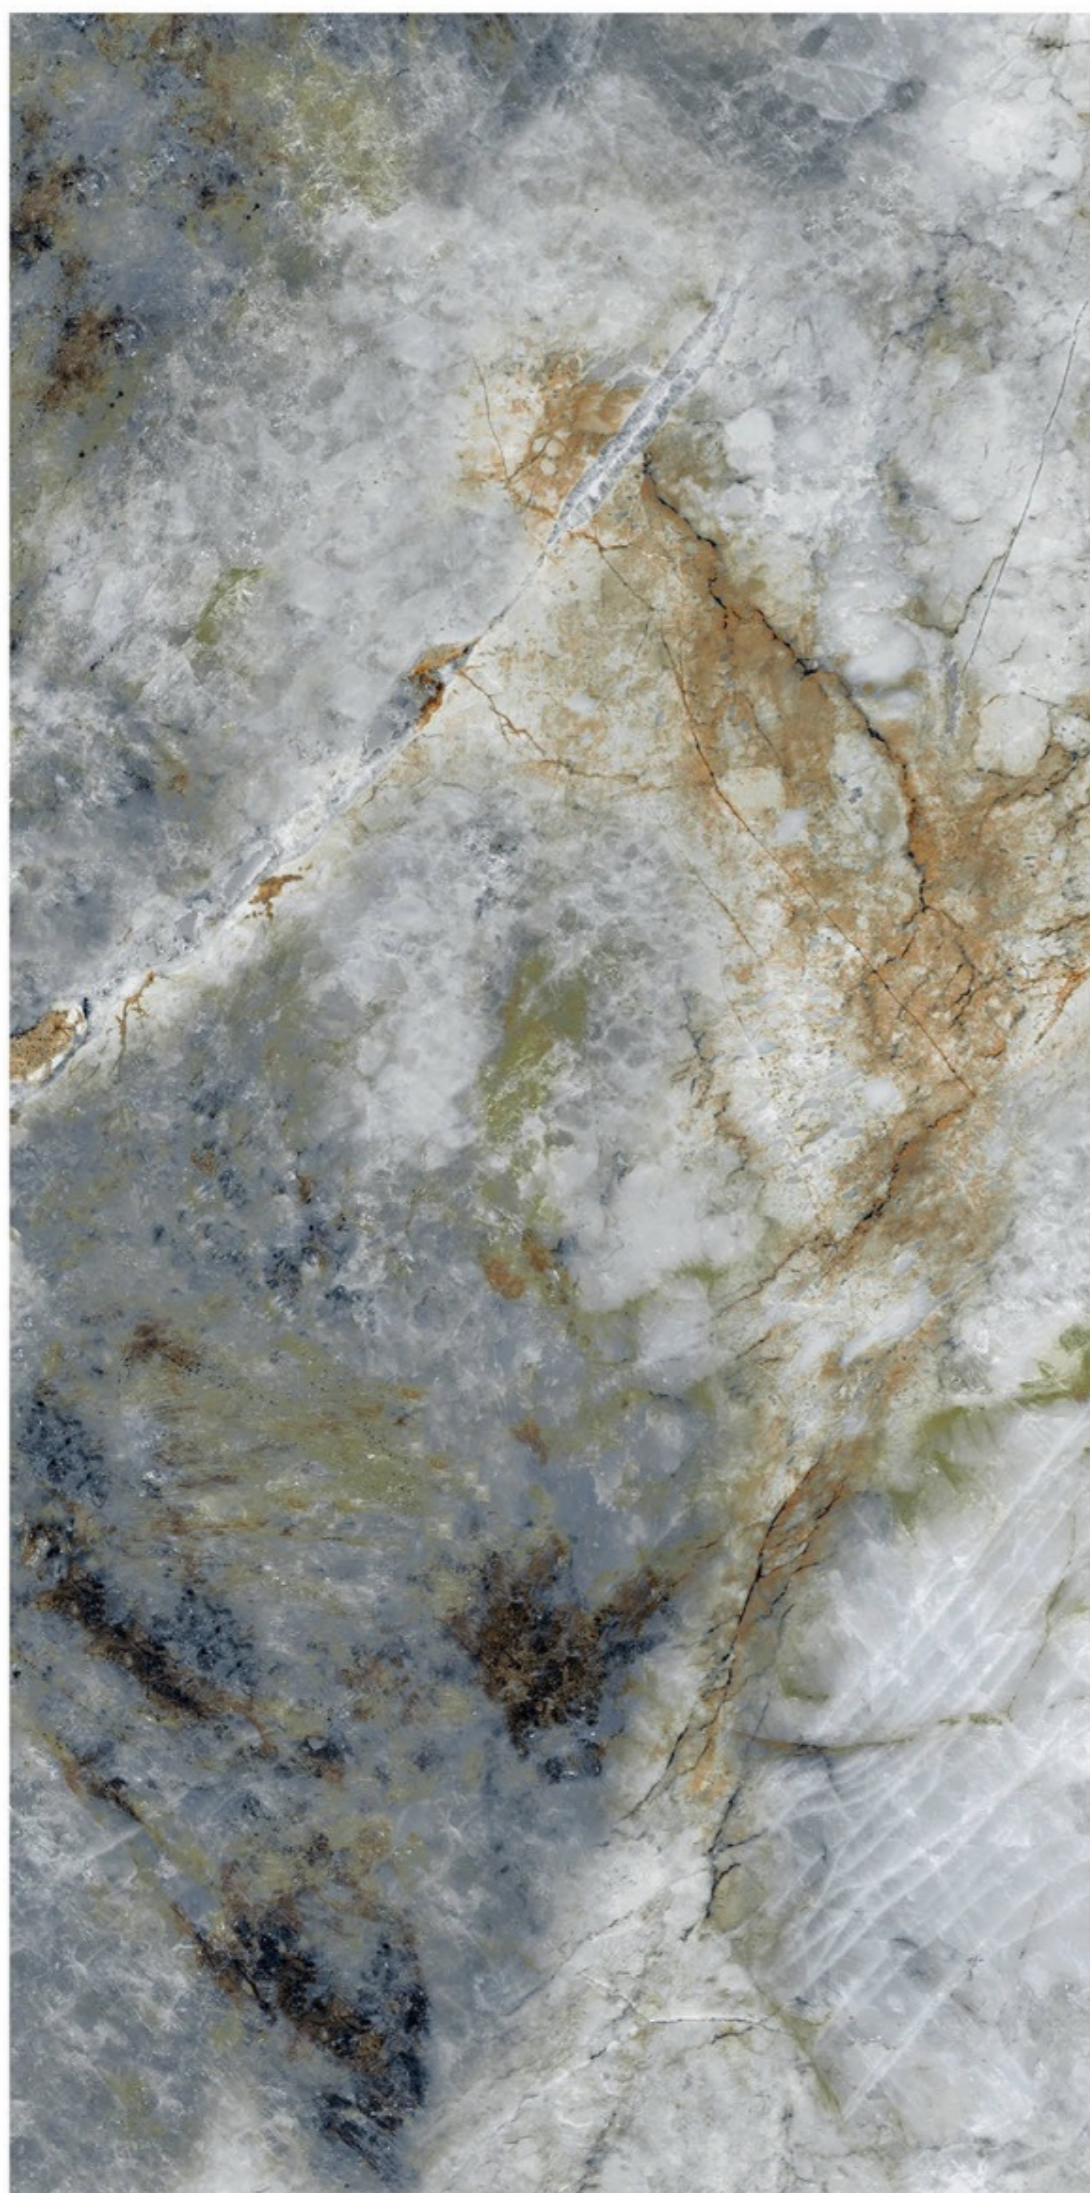

# CUPPUSINO MULTY

Size - 800x1600mm  
Finish - HIGH GLOSSY  
Random - 3

Fire  
Resistance

Frost  
Resistance

Chemical  
Resistance

Stain  
Resistance

Scratch  
Resistance

800x1600mm | DIVATTO AQUA