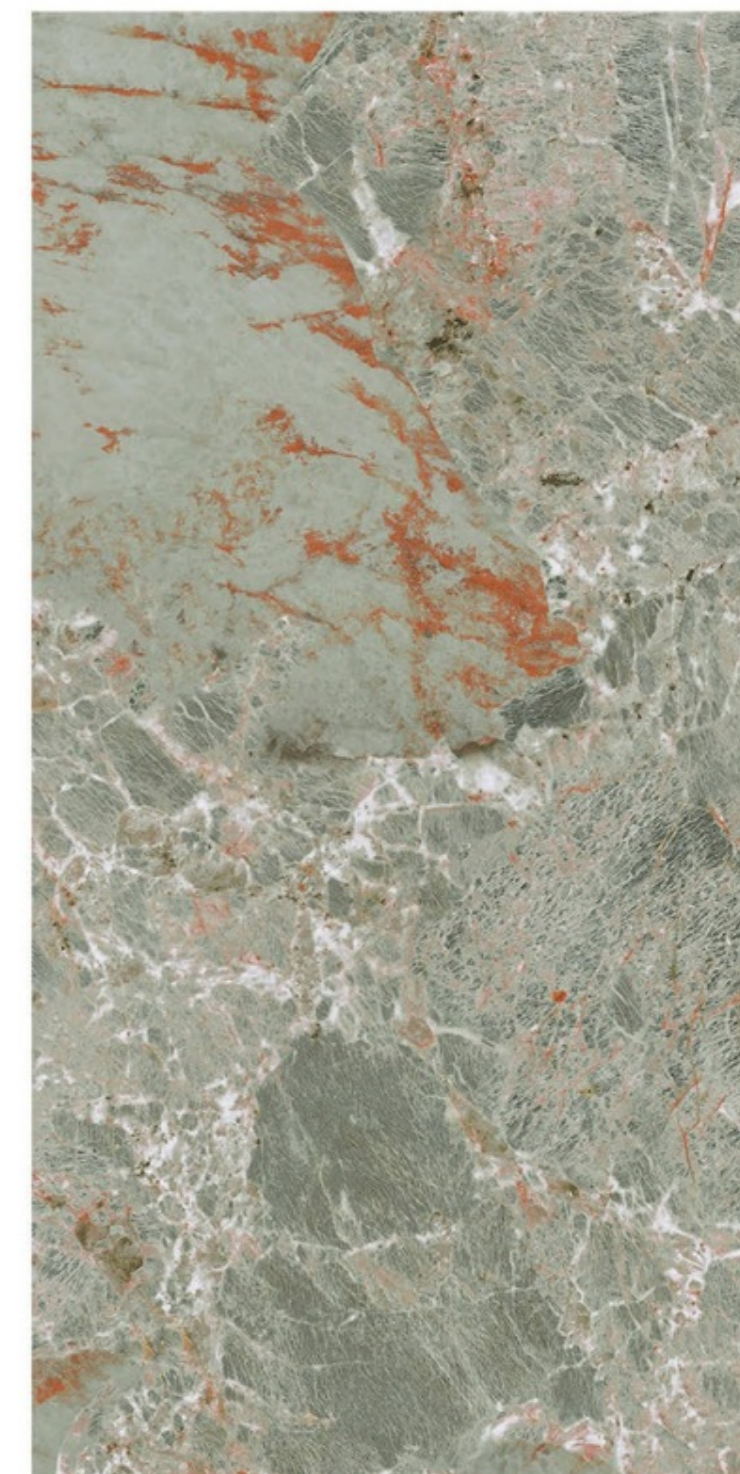

# AMAZZONIA MANTIS

Size - **800x1600mm**  
Finish - **HIGH GLOSSY**  
Random - **3**

Fire  
Resistance

Frost  
Resistance

Chemical  
Resistance

Stain  
Resistance

Scratch  
Resistance

800x1600mm | AMAZZONIA MANTIS