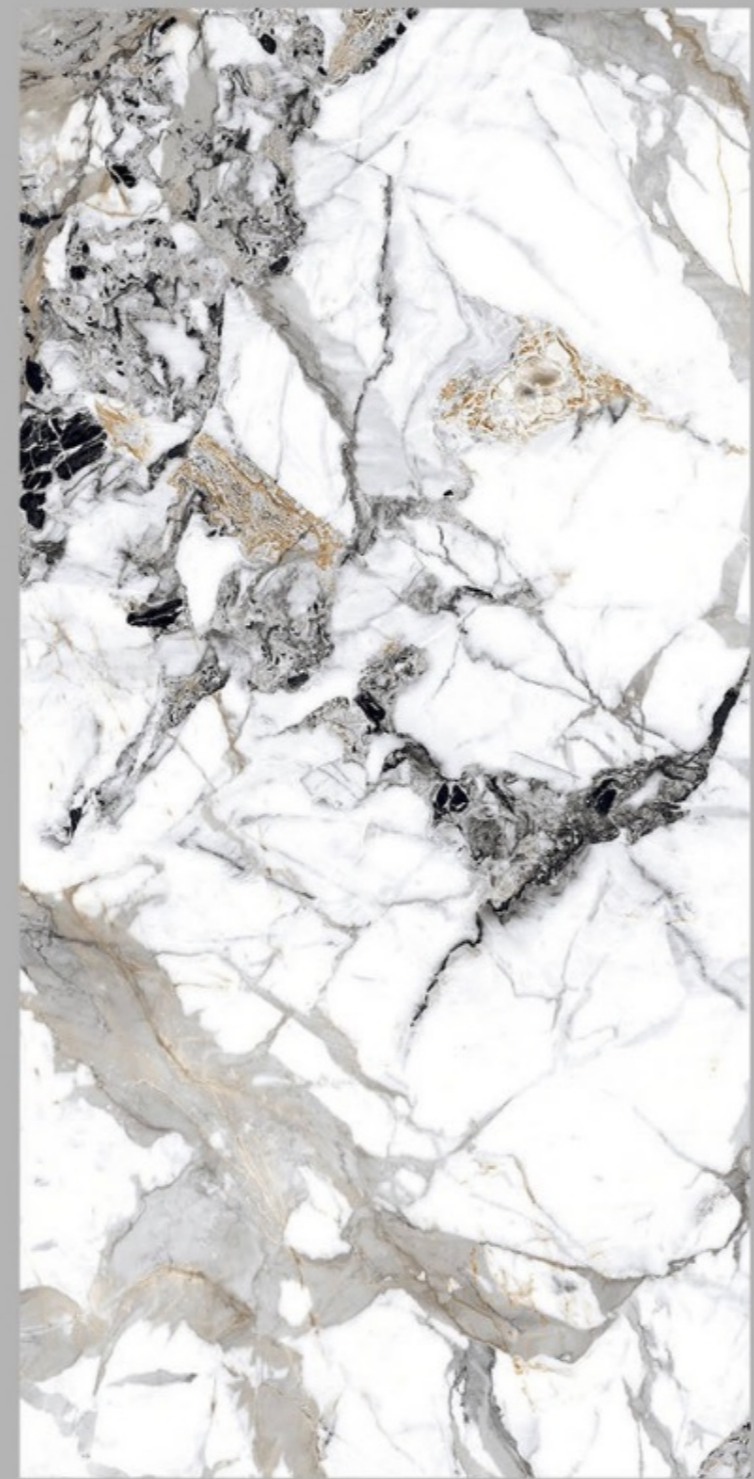

FLAMA NERO

Size - **800x1600mm**
Finish - **HIGH GLOSSY**
Random - **4**