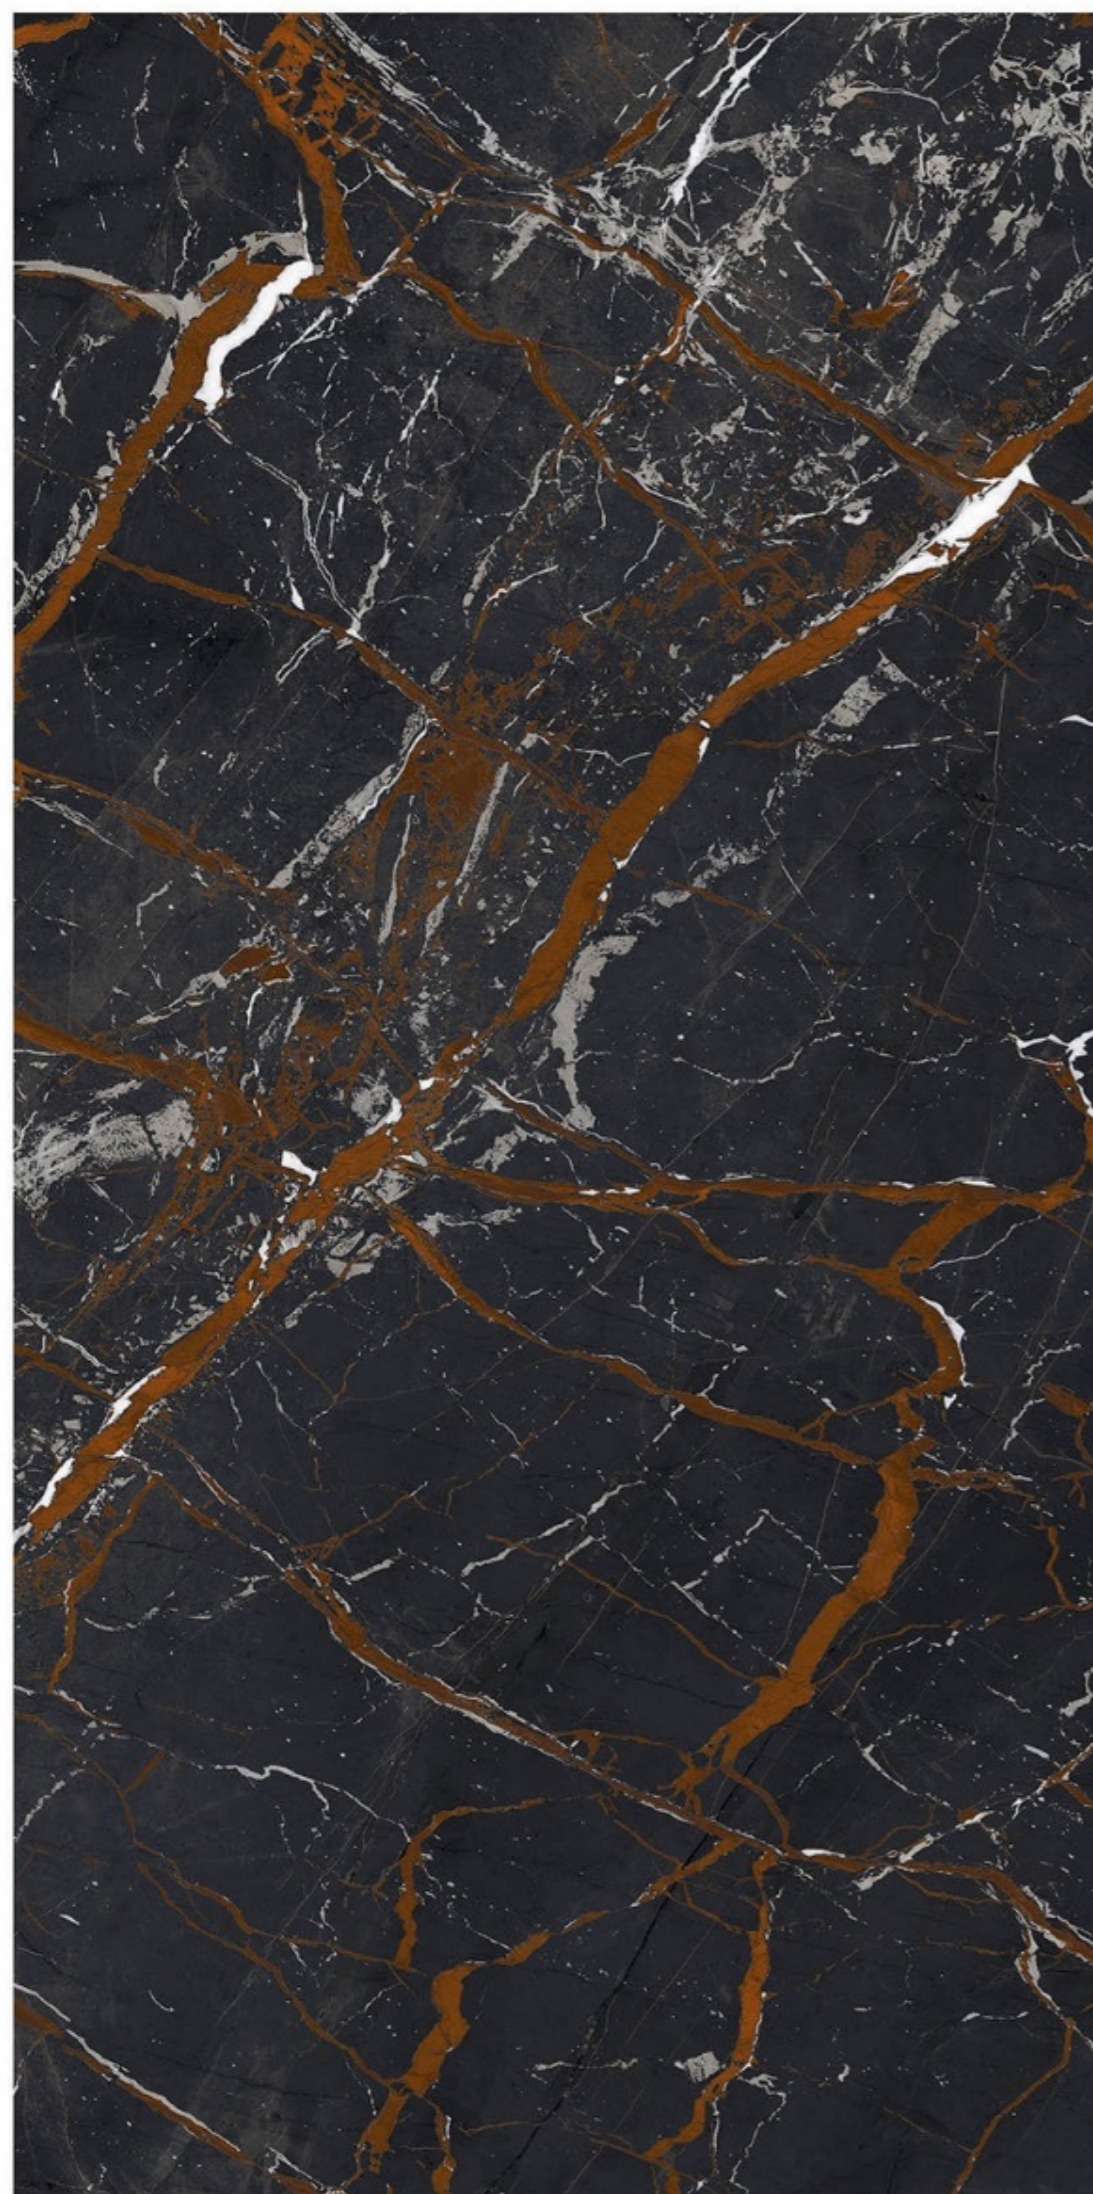

# ESTRADA GREY

Size - 800x1600mm  
Finish - HIGH GLOSSY  
Random - 4

Fire  
Resistance

Frost  
Resistance

Chemical  
Resistance

Stain  
Resistance

Scratch  
Resistance

800x1600mm | FALSA NATURAL