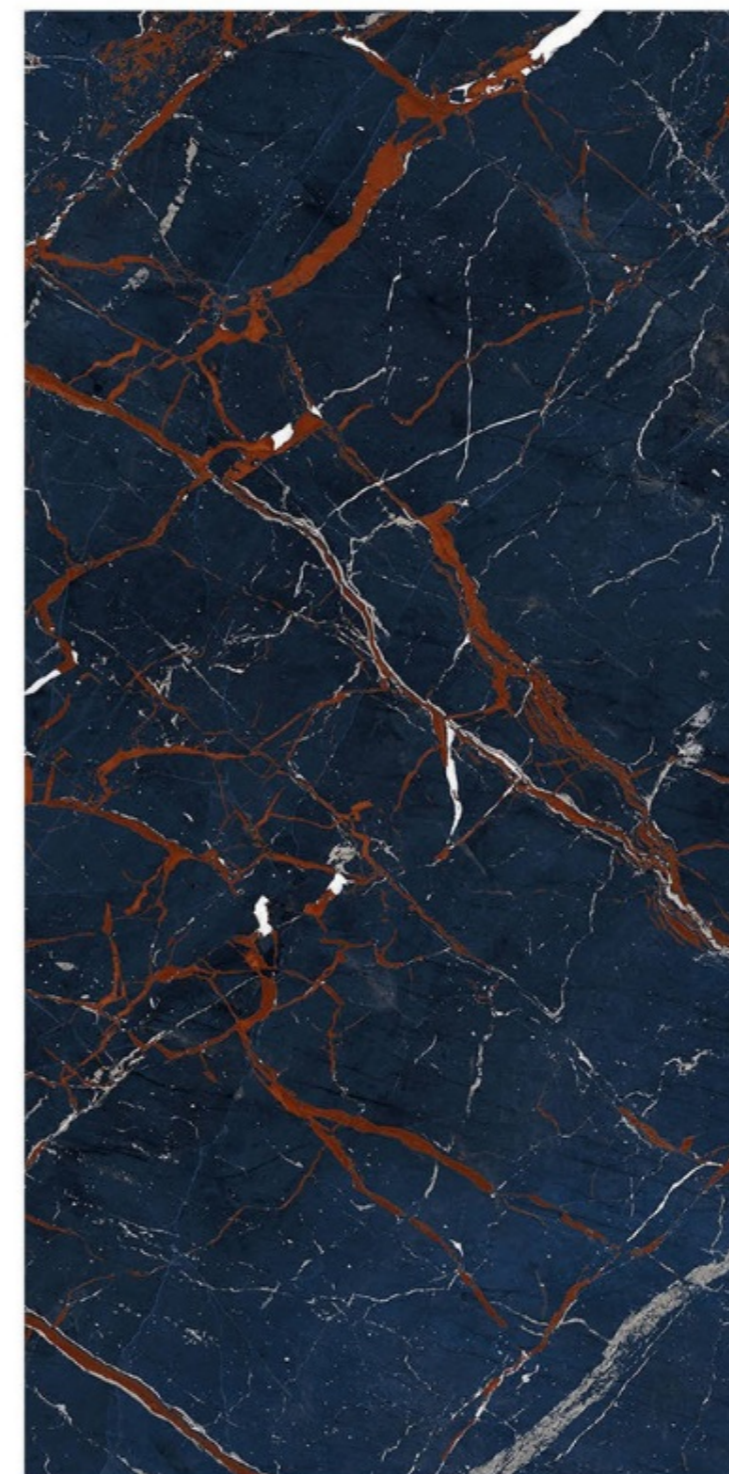

ESTRADA AZUL

Size - 800x1600mm

Finish - HIGH GLOSSY

Random - 4

Fire
Resistance

Frost
Resistance

Chemical
Resistance

Stain
Resistance

Scratch
Resistance