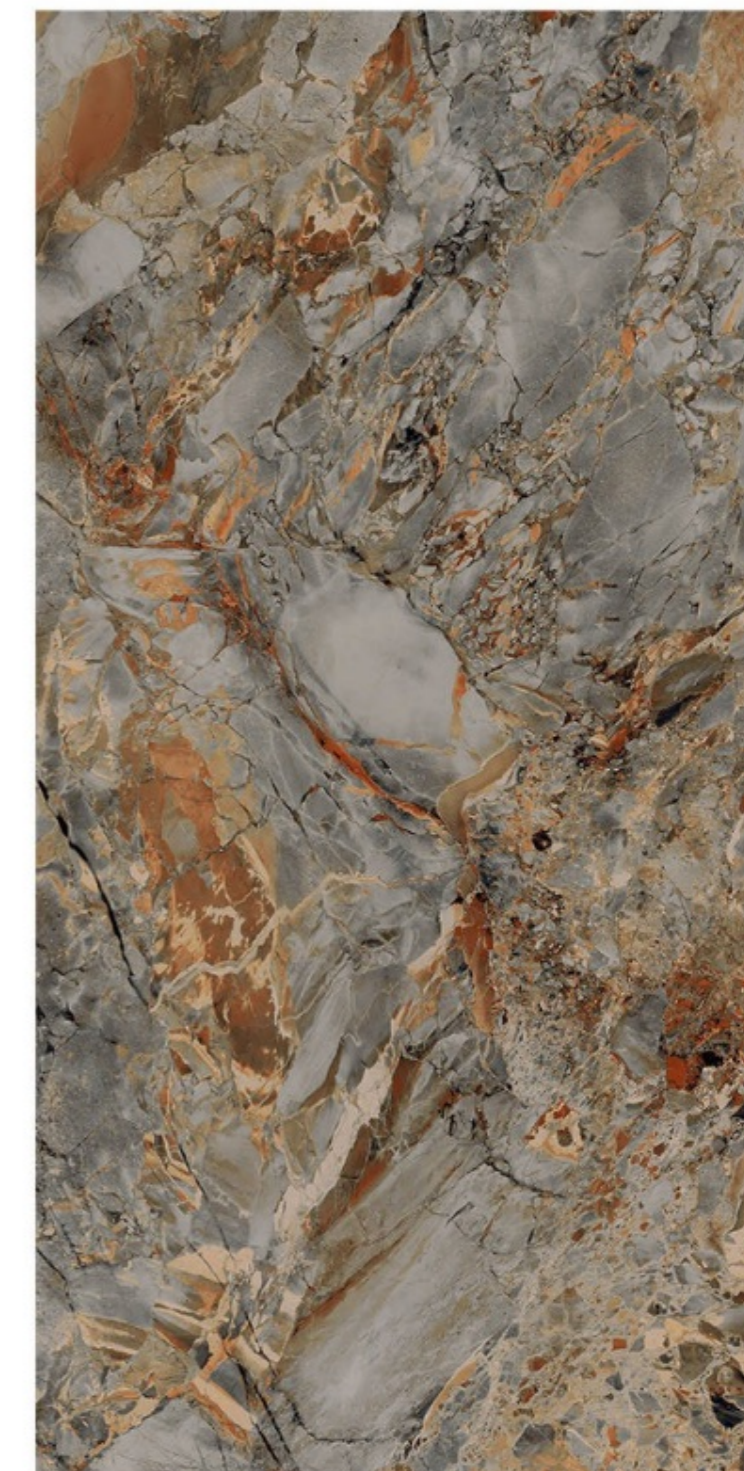

Scratch  
Resistance

800x1600mm | CELESTE ONYX