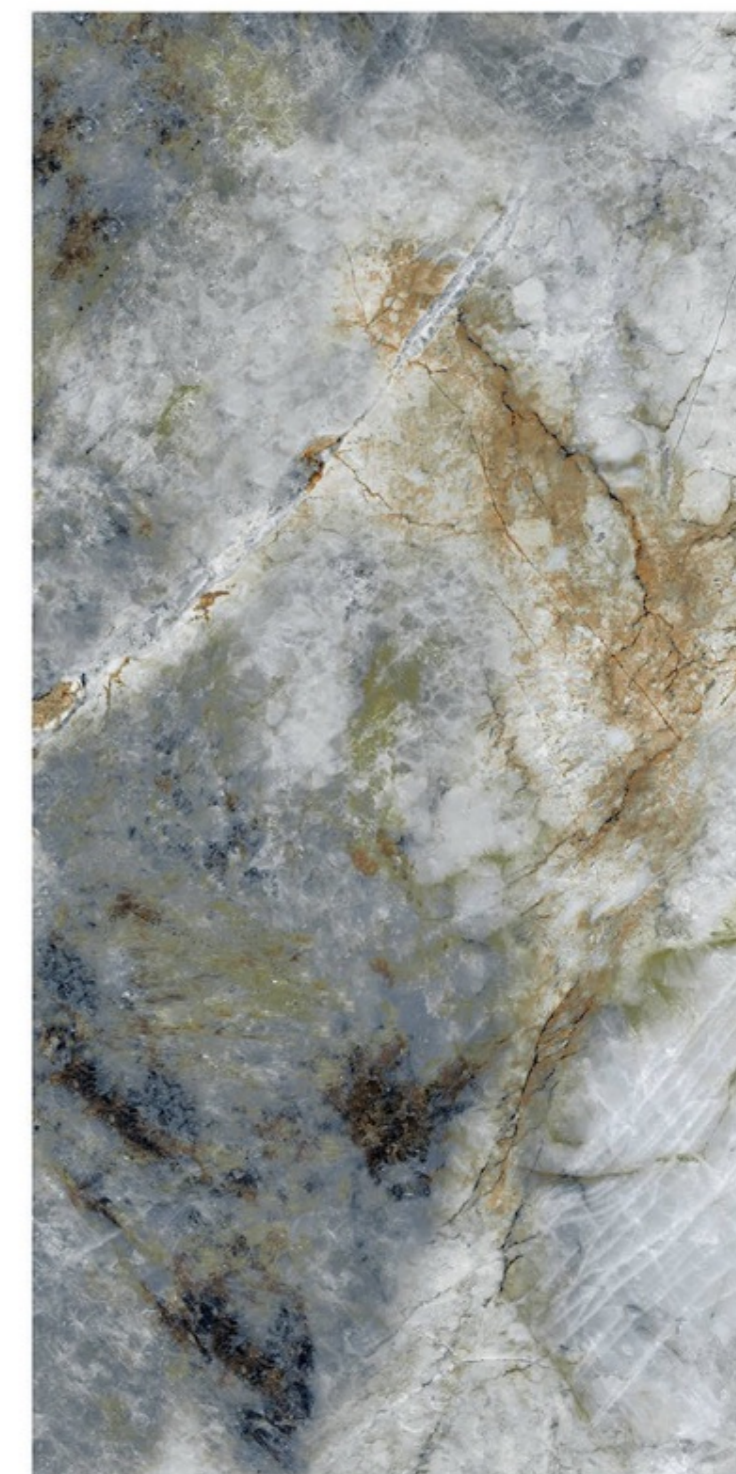

# CUPPUSINO MULTY

Size - 800x1600mm  
Finish - HIGH GLOSSY  
Random - 3

Fire  
Resistance

Frost  
Resistance

Chemical  
Resistance

Stain  
Resistance

Scratch  
Resistance

800x1600mm | DIVATTO AQUA