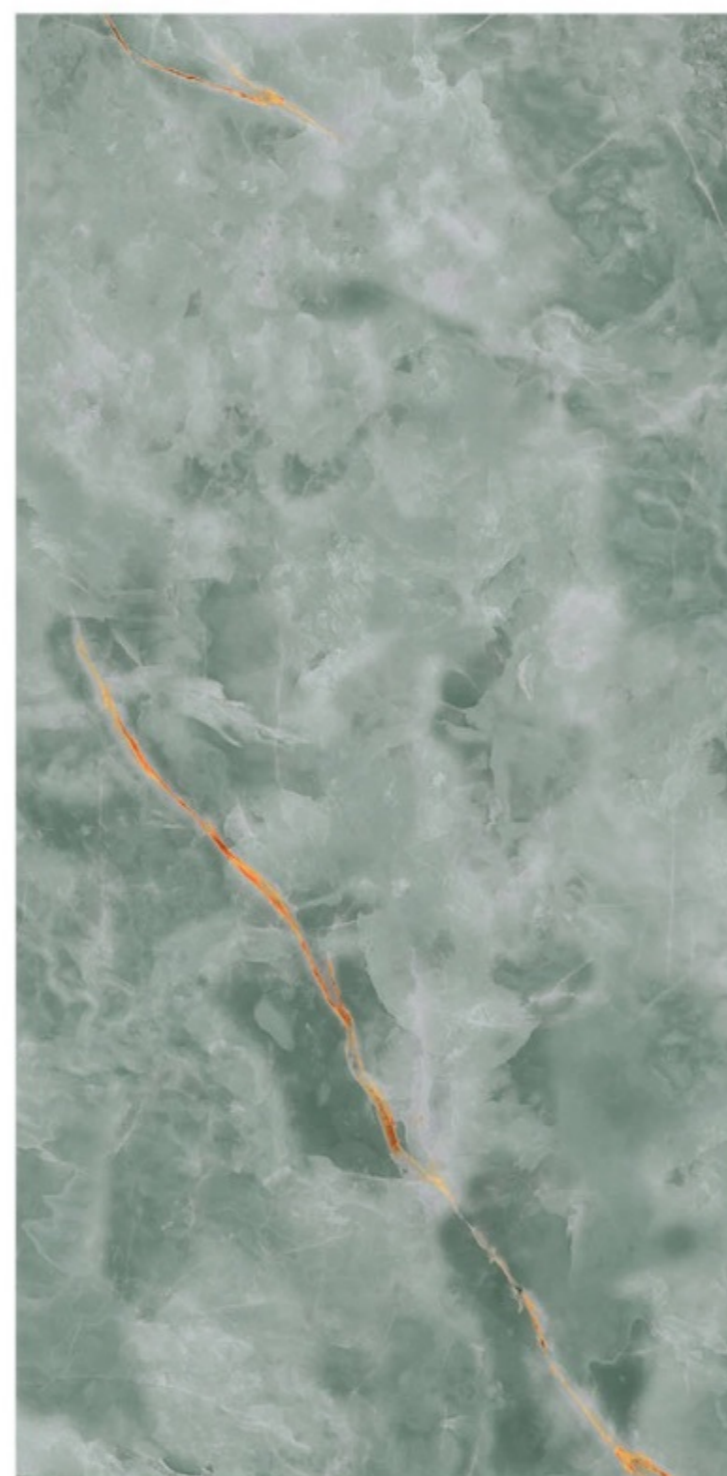

Scratch  
Resistance

800x1600mm | ESTRADA AZUL