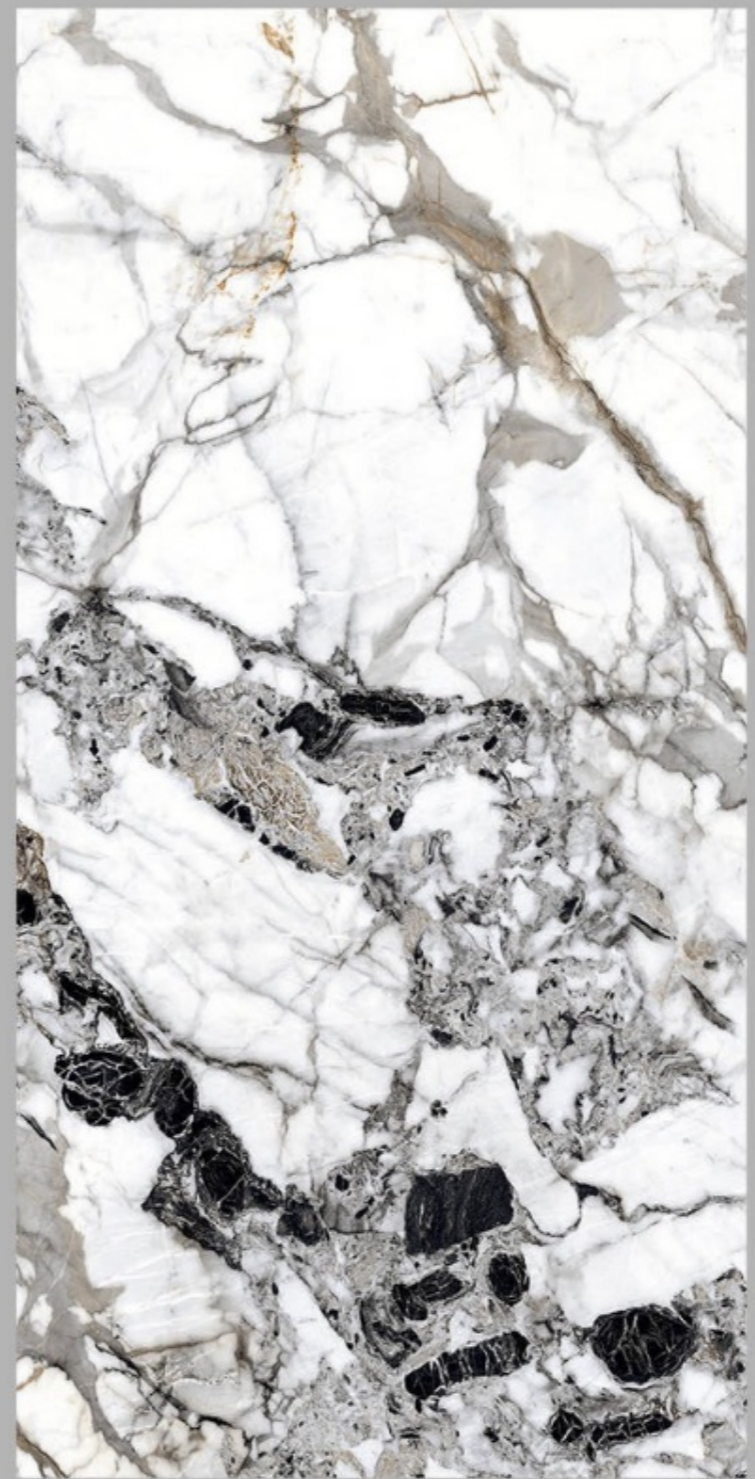

FLAMA NERO

Size - **800x1600mm**
Finish - **HIGH GLOSSY**
Random - **4**