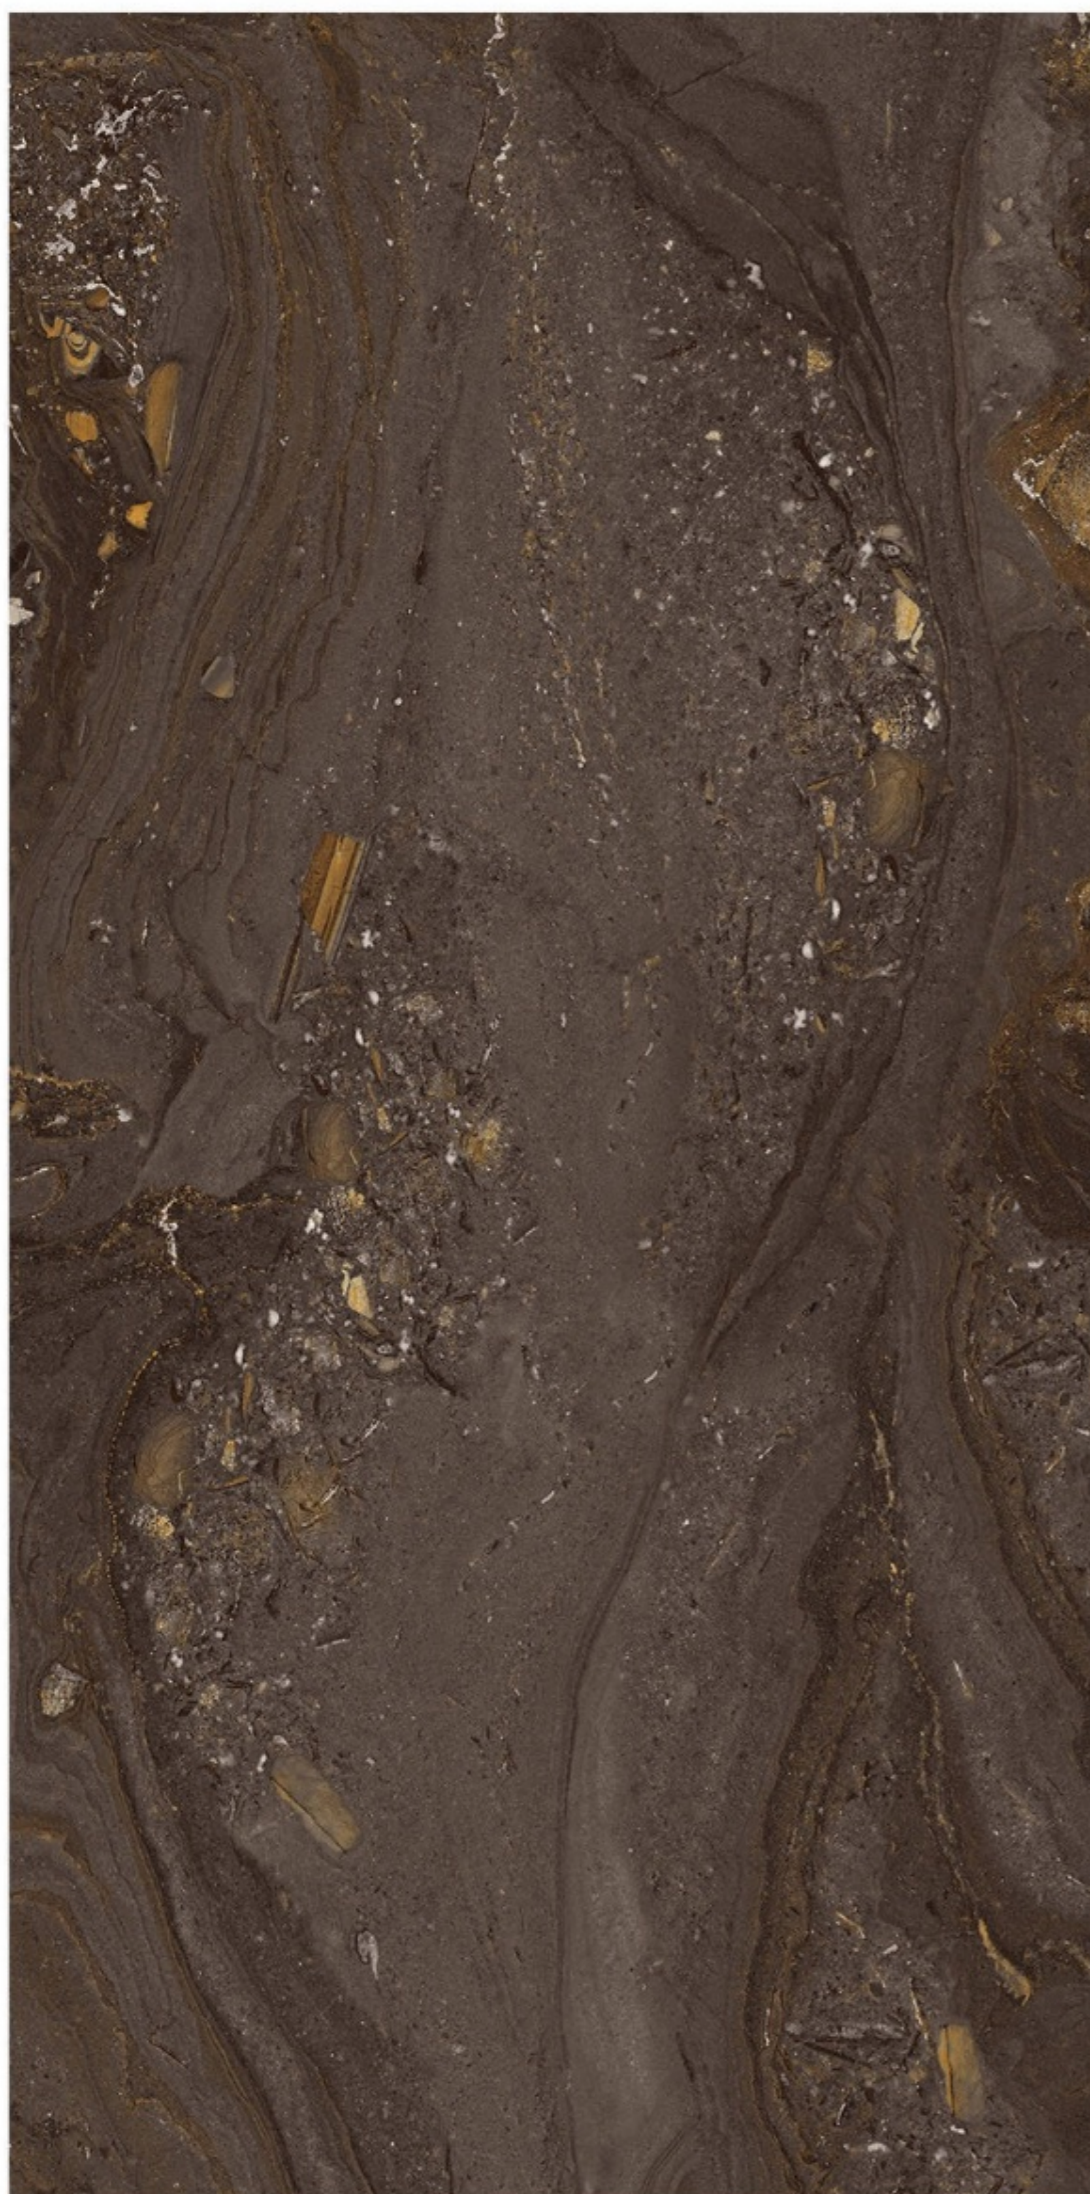

Scratch  
Resistance

800x1600mm | CORTIS NERO