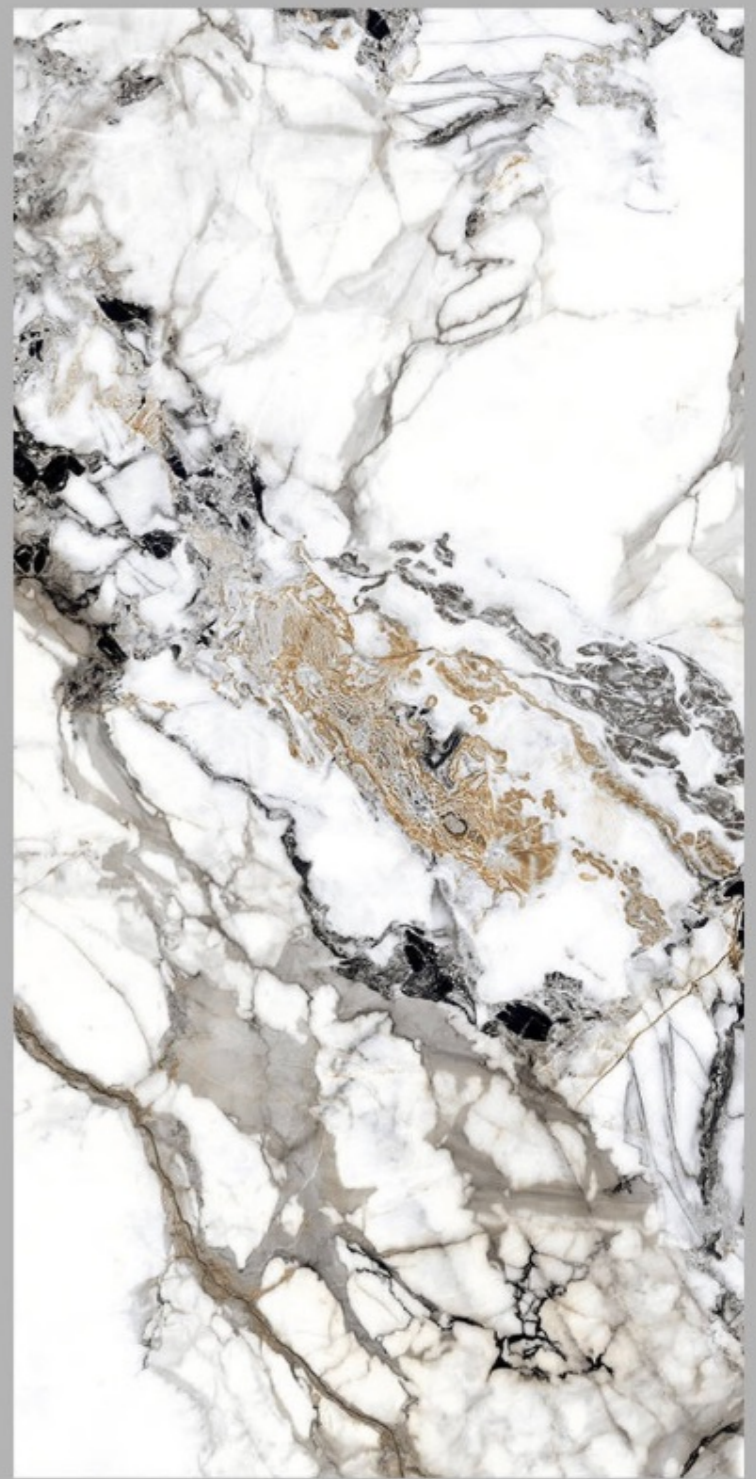

# FLAMA NERO

Size - **800x1600mm**  
Finish - **HIGH GLOSSY**  
Random - **4**

800x1600mm | FOZANO AZUL