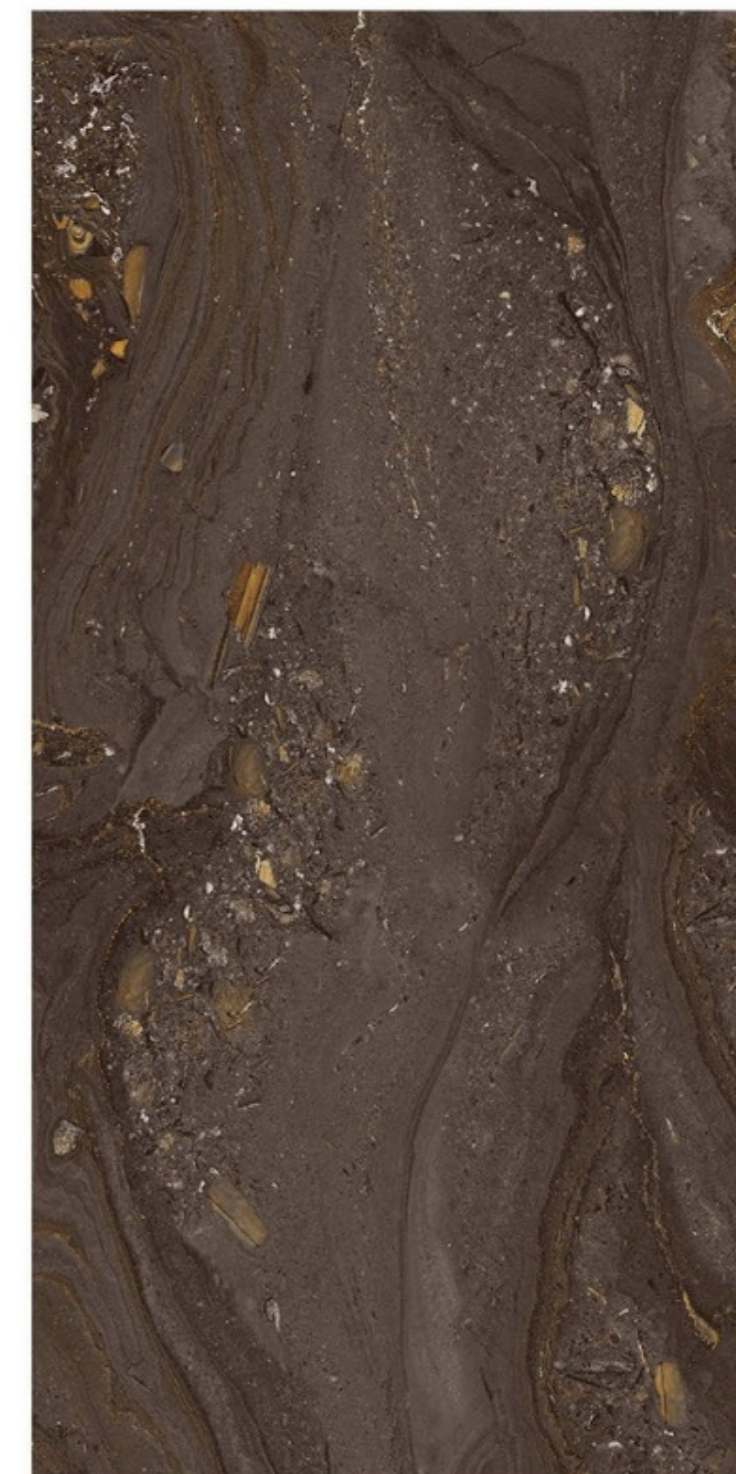

Scratch  
Resistance

800x1600mm | CORTIS NERO