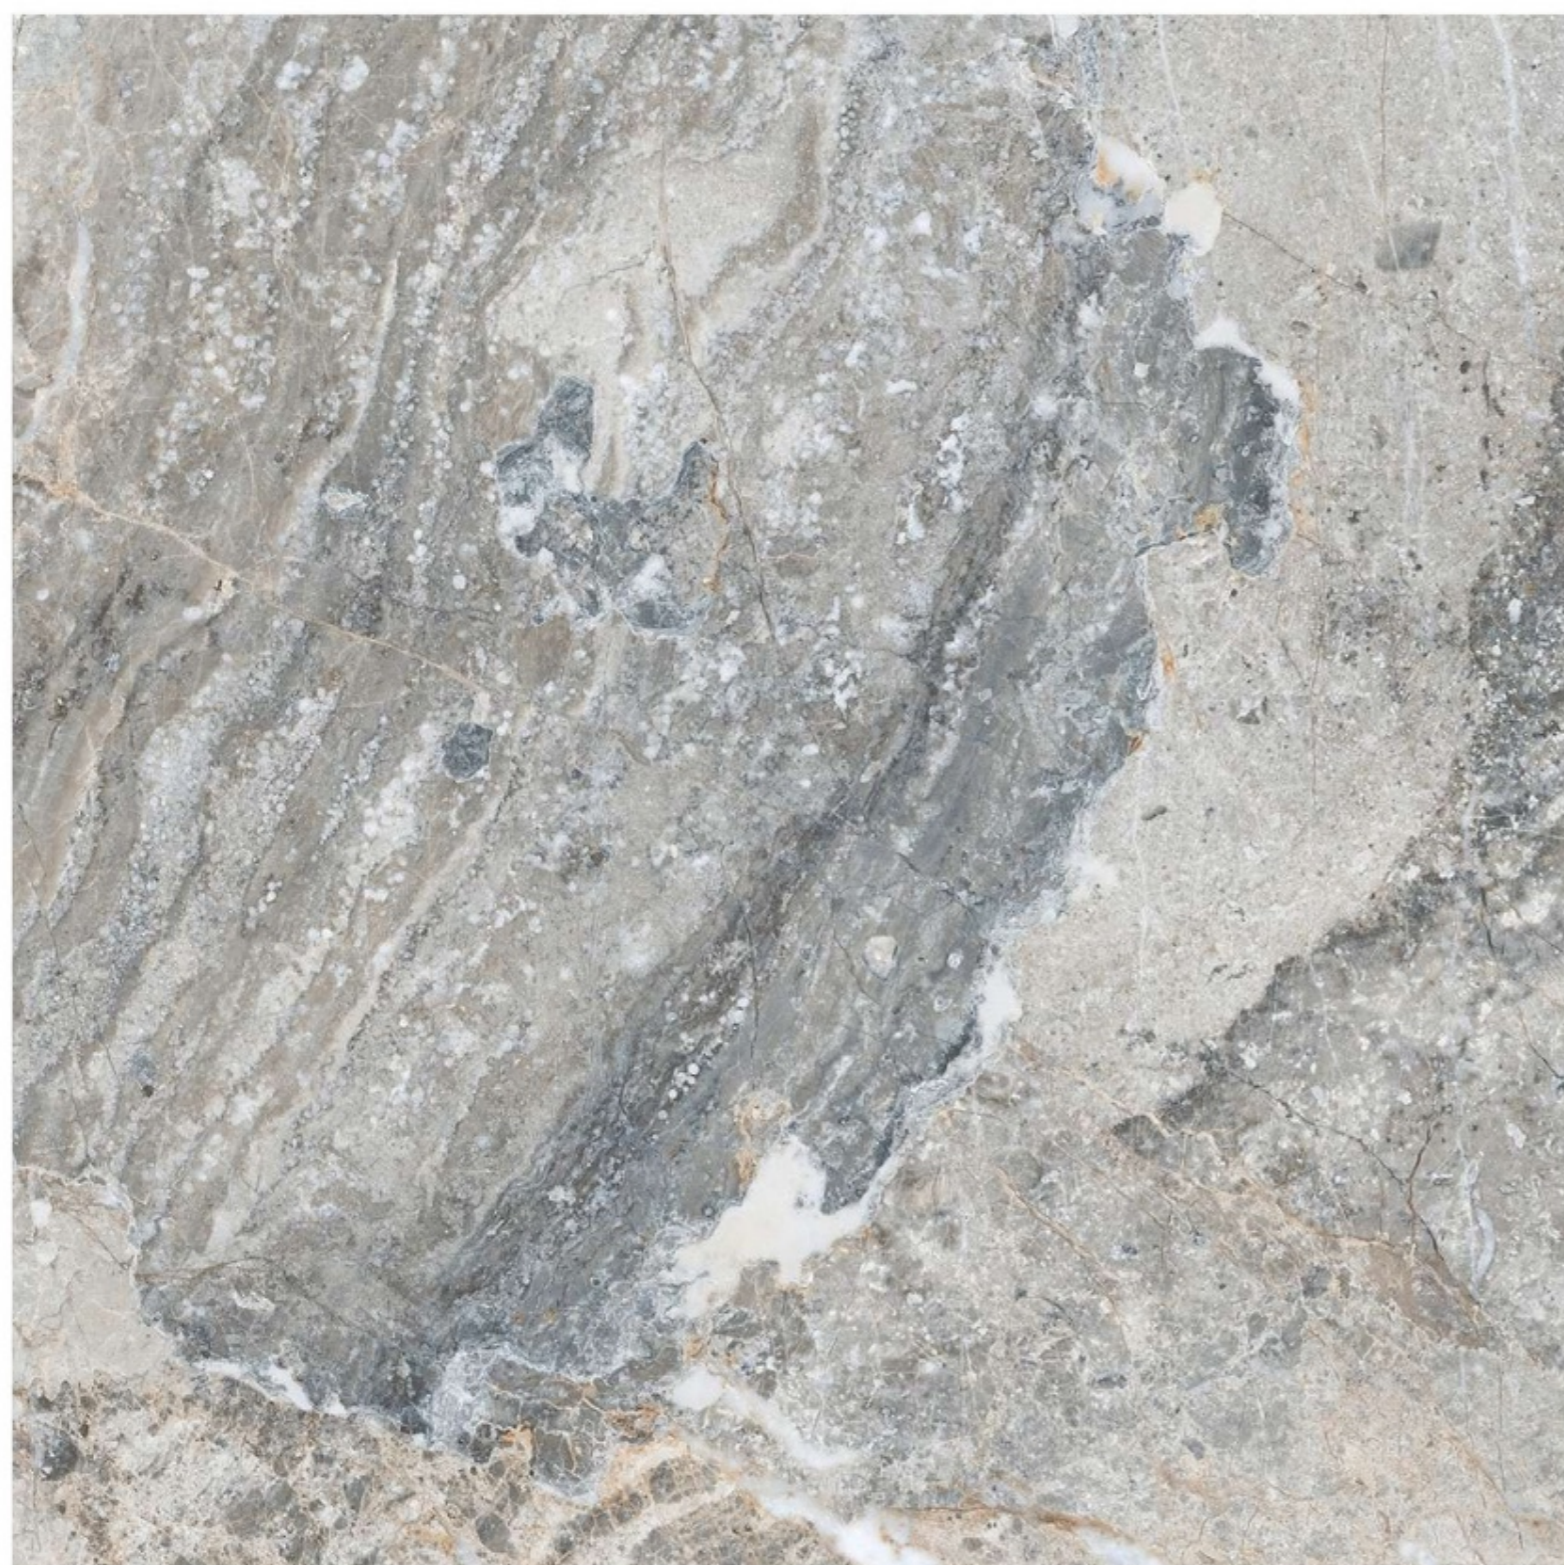

OSTINA DENIM

Size - 800x800mm

Finish - GLOSSY

Random - 8

Fire
Resistance

Frost
Resistance

Chemical
Resistance

Stain
Resistance

Scratch
Resistance