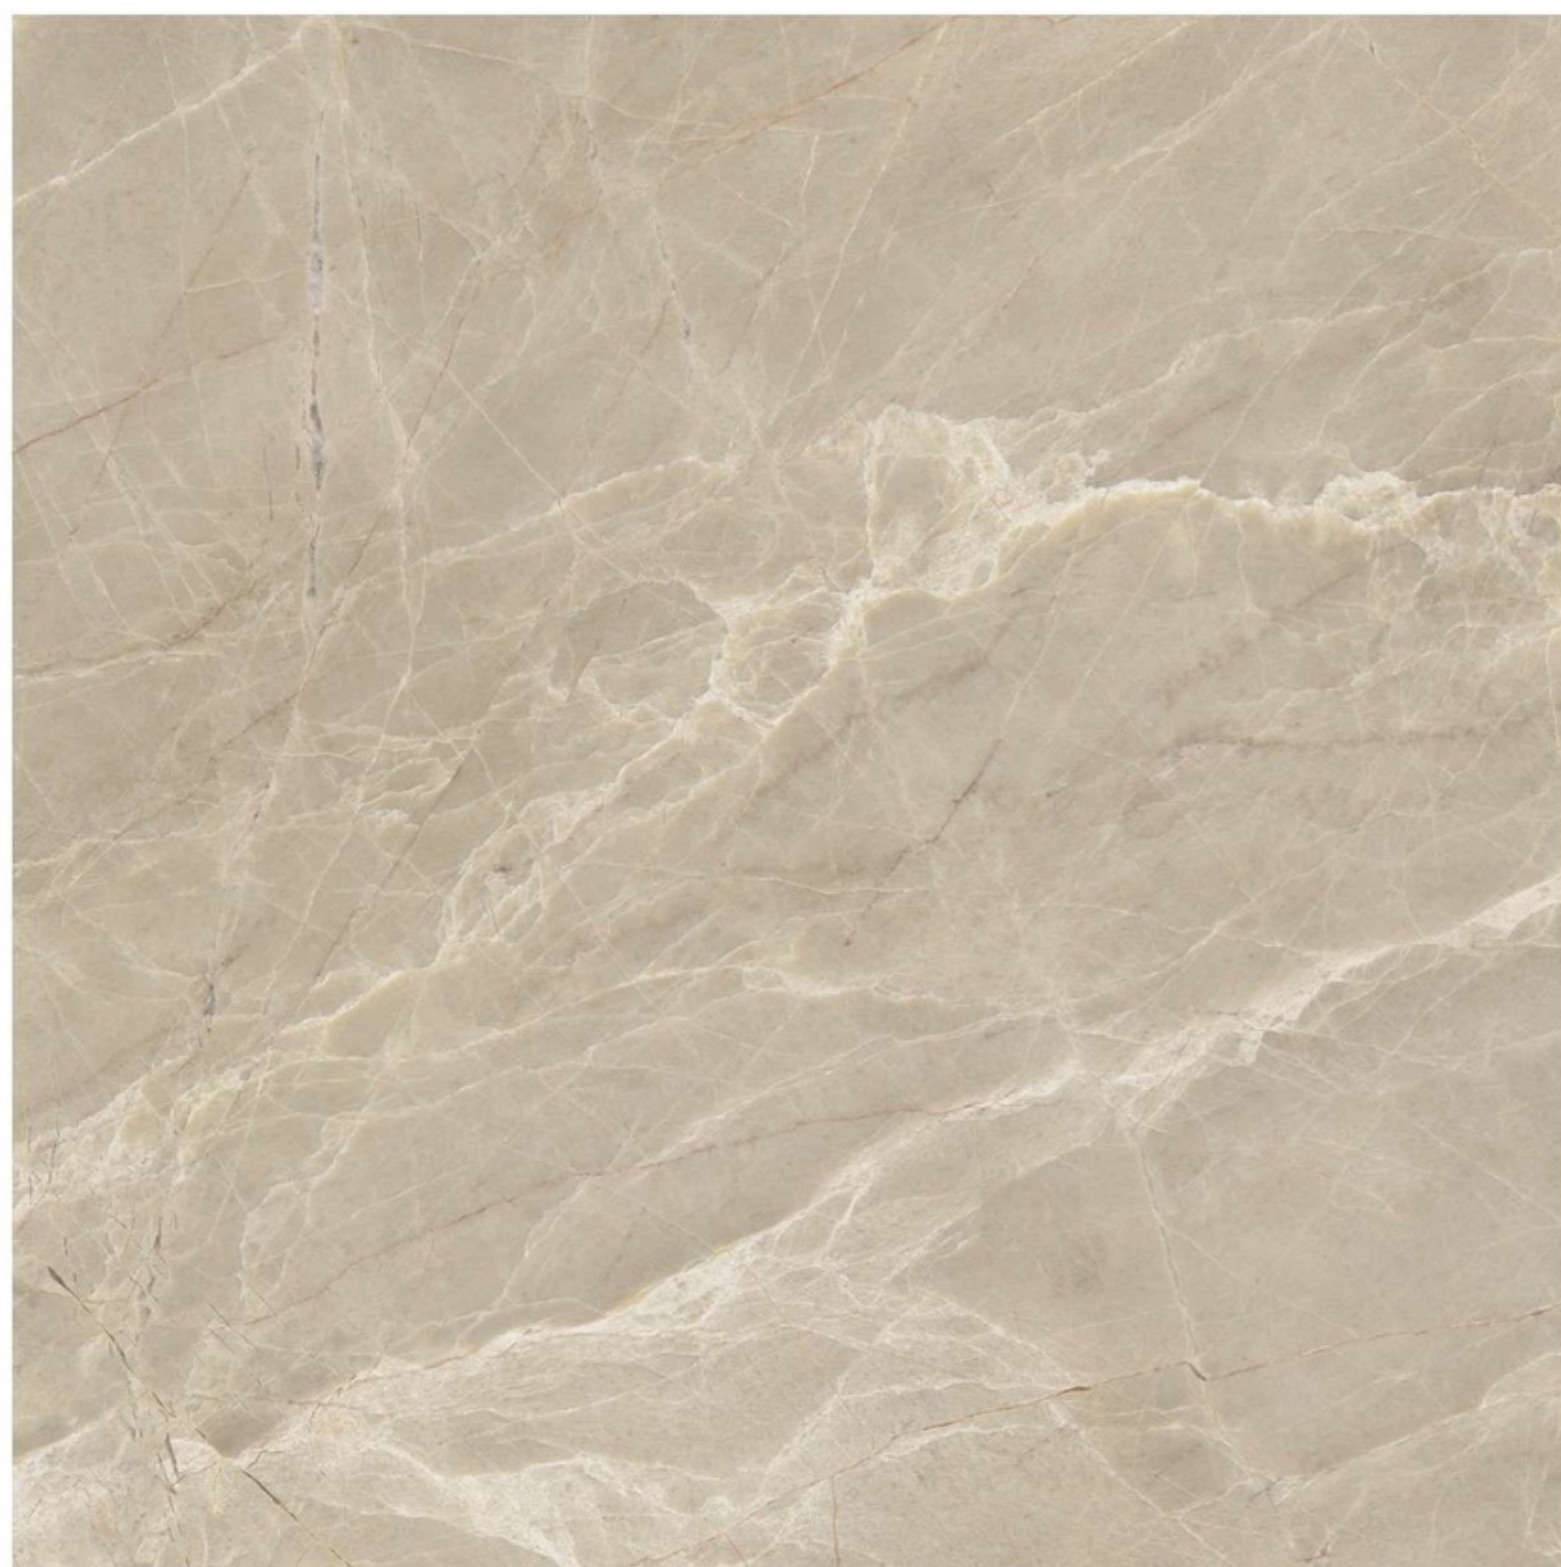

OSTIN VALVET

Size - 800x800mm

Finish - GLOSSY

Random - 10

Fire
Resistance

Frost
Resistance

Chemical
Resistance

Stain
Resistance

Scratch
Resistance