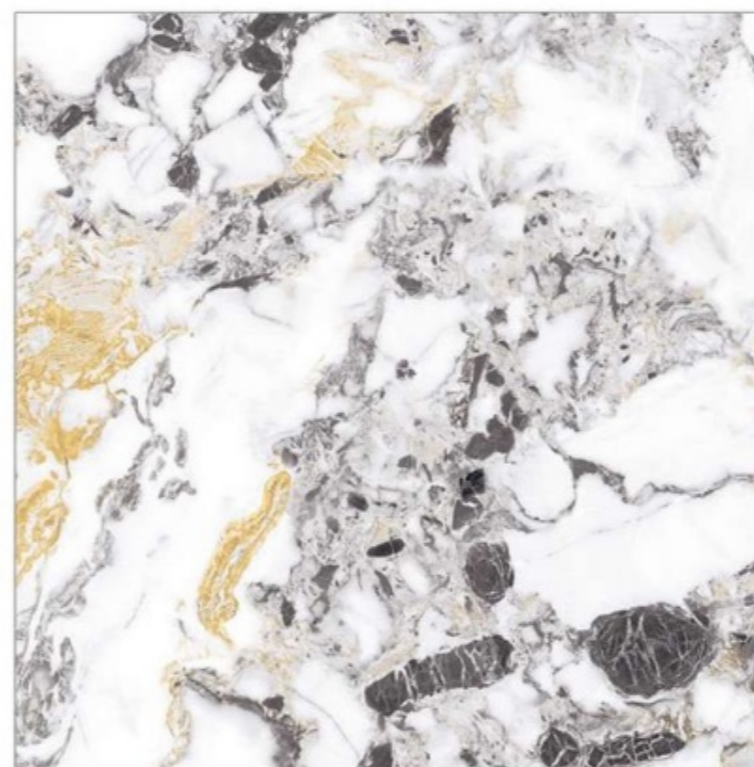

SIENNA BRUZO

Size - 800x800mm

Finish - GLOSSY

Random - 6

Fire
Resistance

Frost
Resistance

Chemical
Resistance

Stain
Resistance

Scratch
Resistance