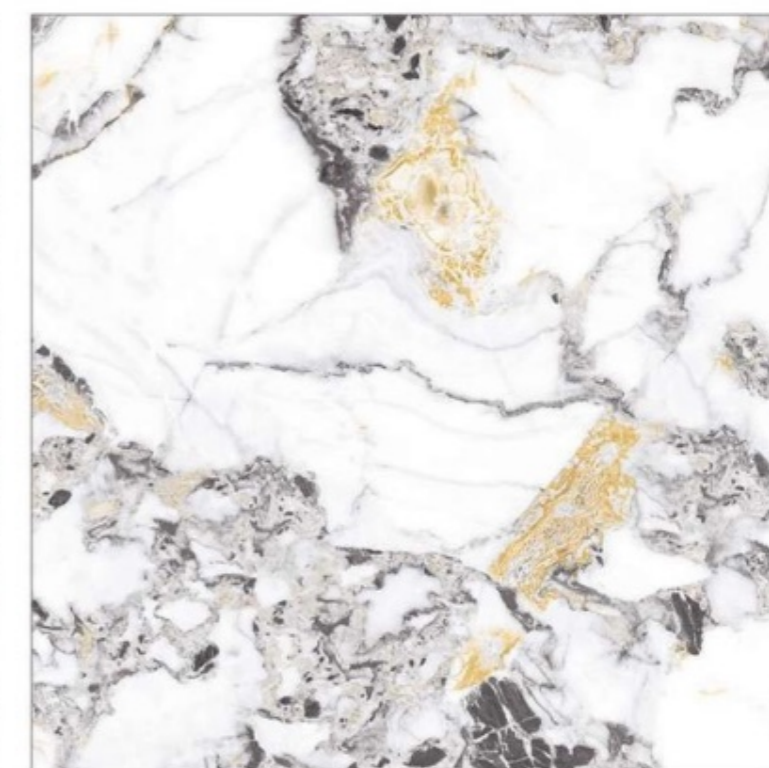

SIENNA BRUZO

Size - 800x800mm

Finish - GLOSSY

Random - 6

Fire
Resistance

Frost
Resistance

Chemical
Resistance

Stain
Resistance

Scratch
Resistance