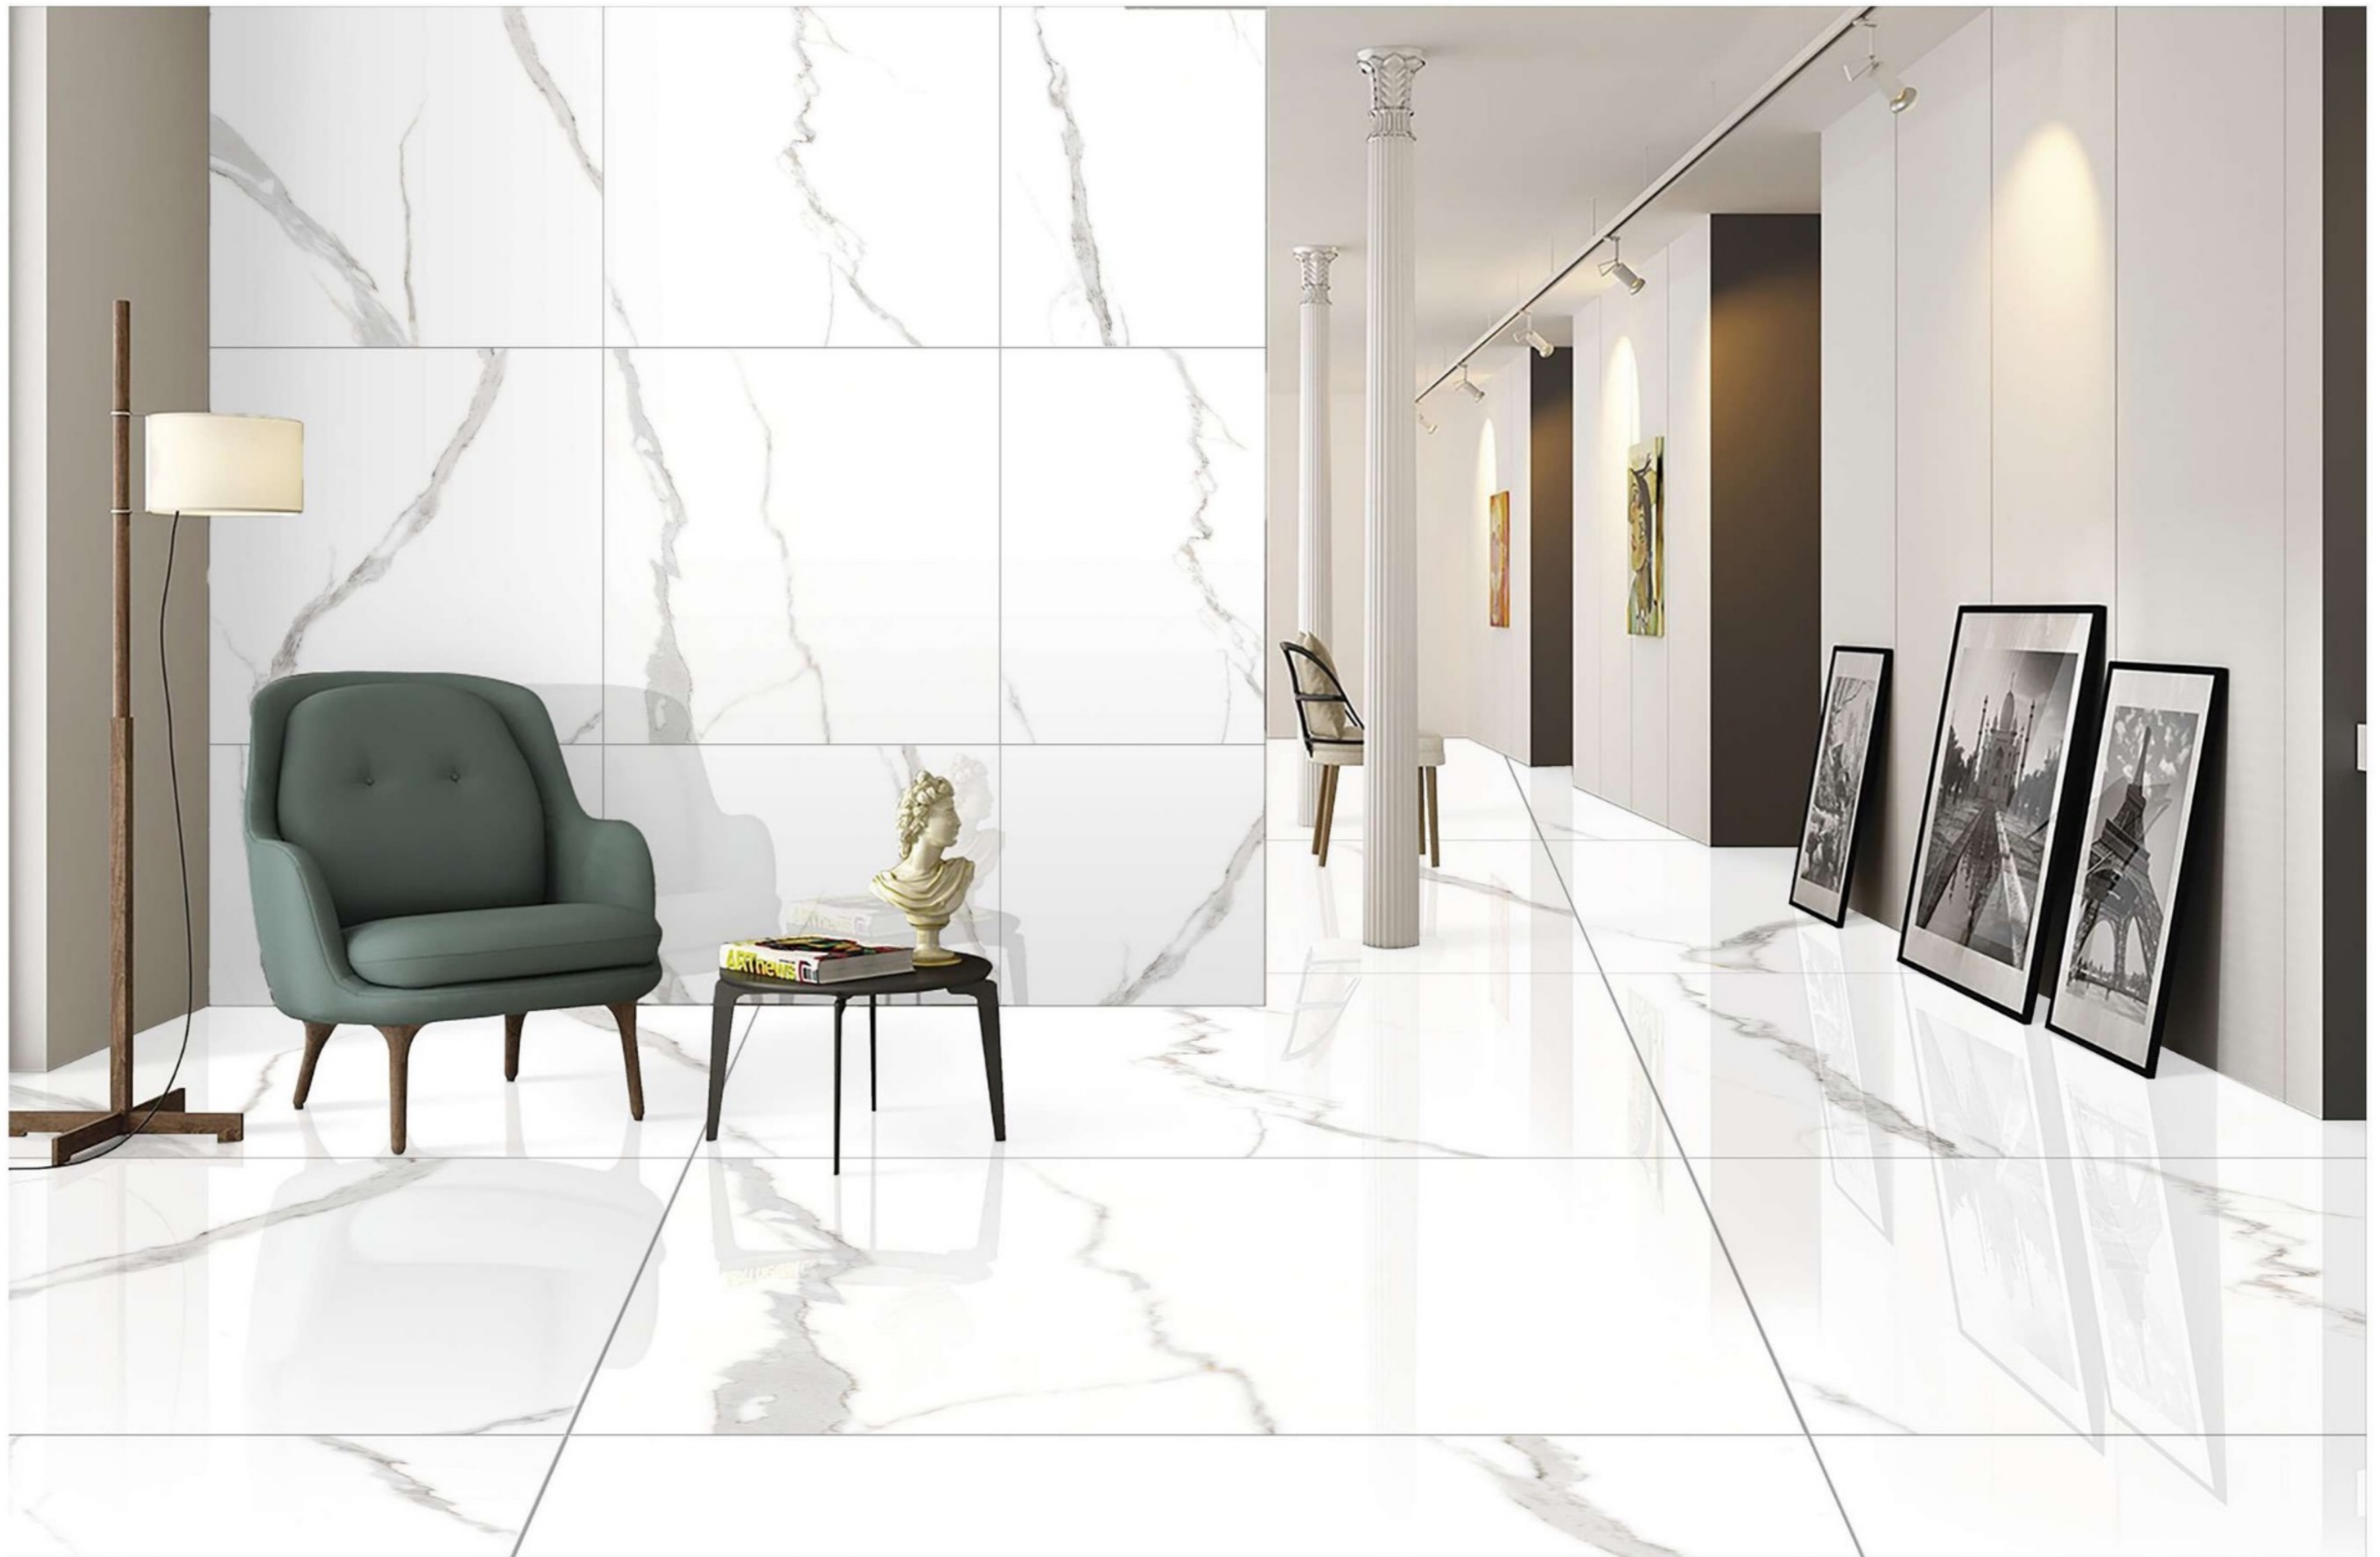

Random -8

Fire Resistance

Frost Resistance

Chemical Resistance

Stain Resistance

Scratch Resistance

600x1200mm | VICENZA WHITE

VICENZA WHITE

Size - 800x800mm

Finish - GLOSSY

Random - 8

Fire Resistance

Frost Resistance

Chemical Resistance

Stain Resistance

Scratch Resistance