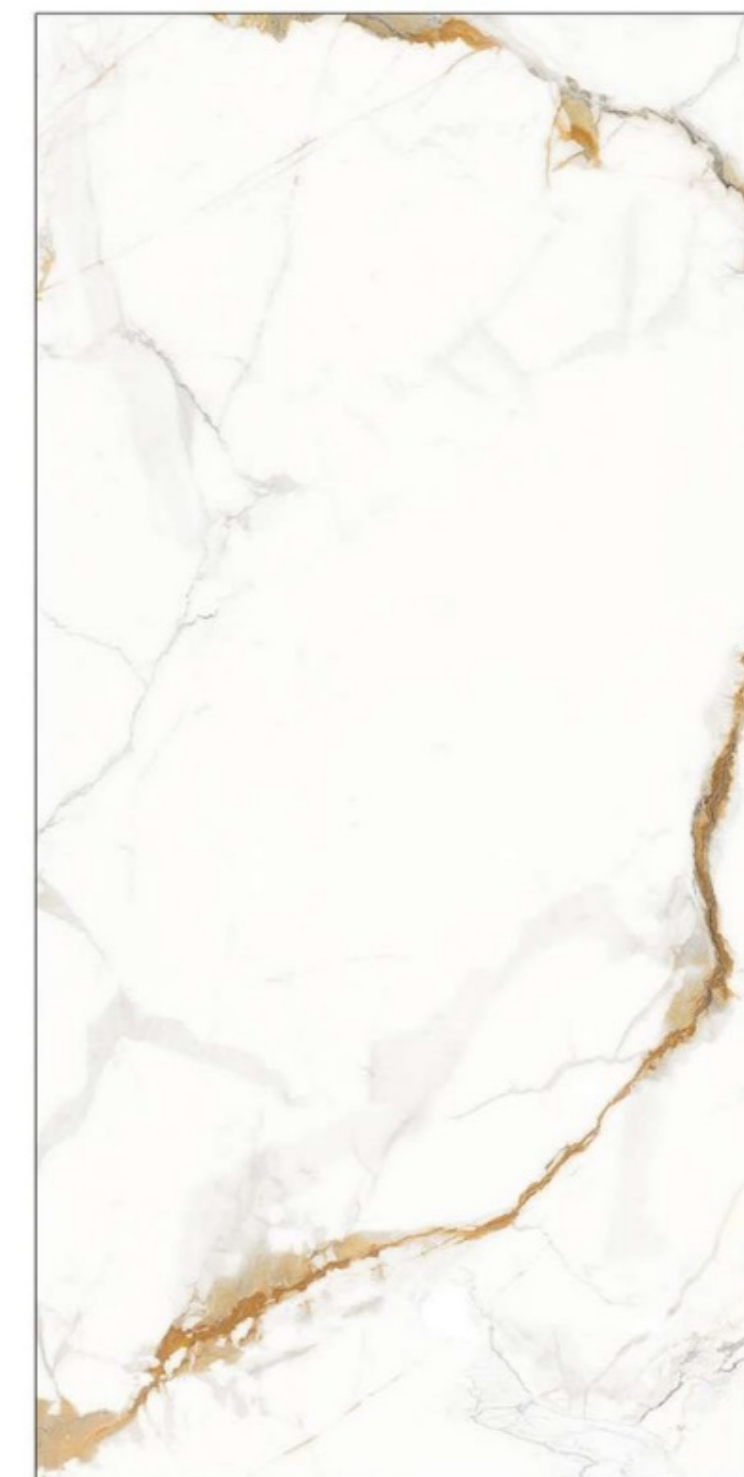

ROME WHITE

Size - **800x1600mm**

Finish - **GLOSSY**

Random - **3**

Fire
Resistance

Frost
Resistance

Chemical
Resistance

Stain
Resistance

Scratch
Resistance