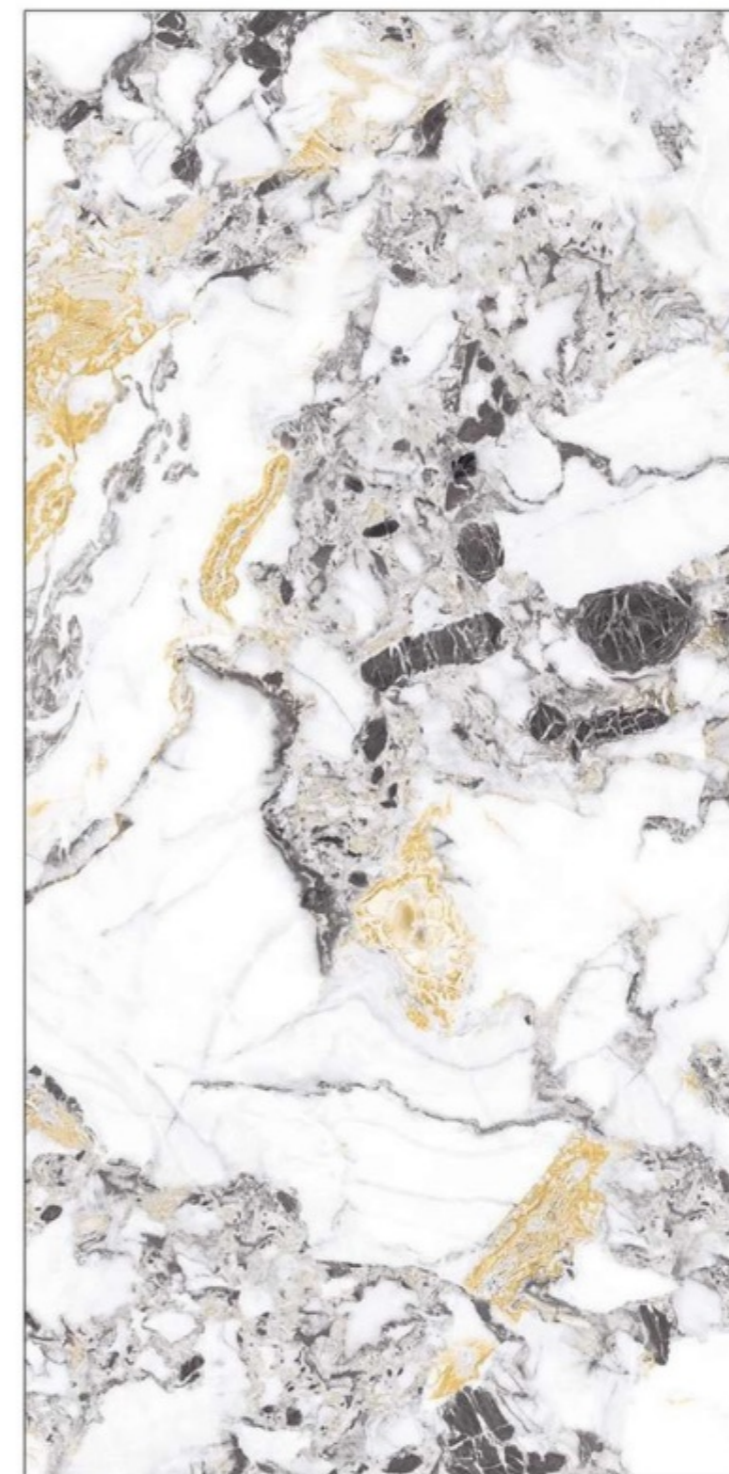

SIENNA BRUZO

Size - **800x1600mm**

Finish - **GLOSSY**

Random - **3**

Fire
Resistance

Frost
Resistance

Chemical
Resistance

Stain
Resistance

Scratch
Resistance