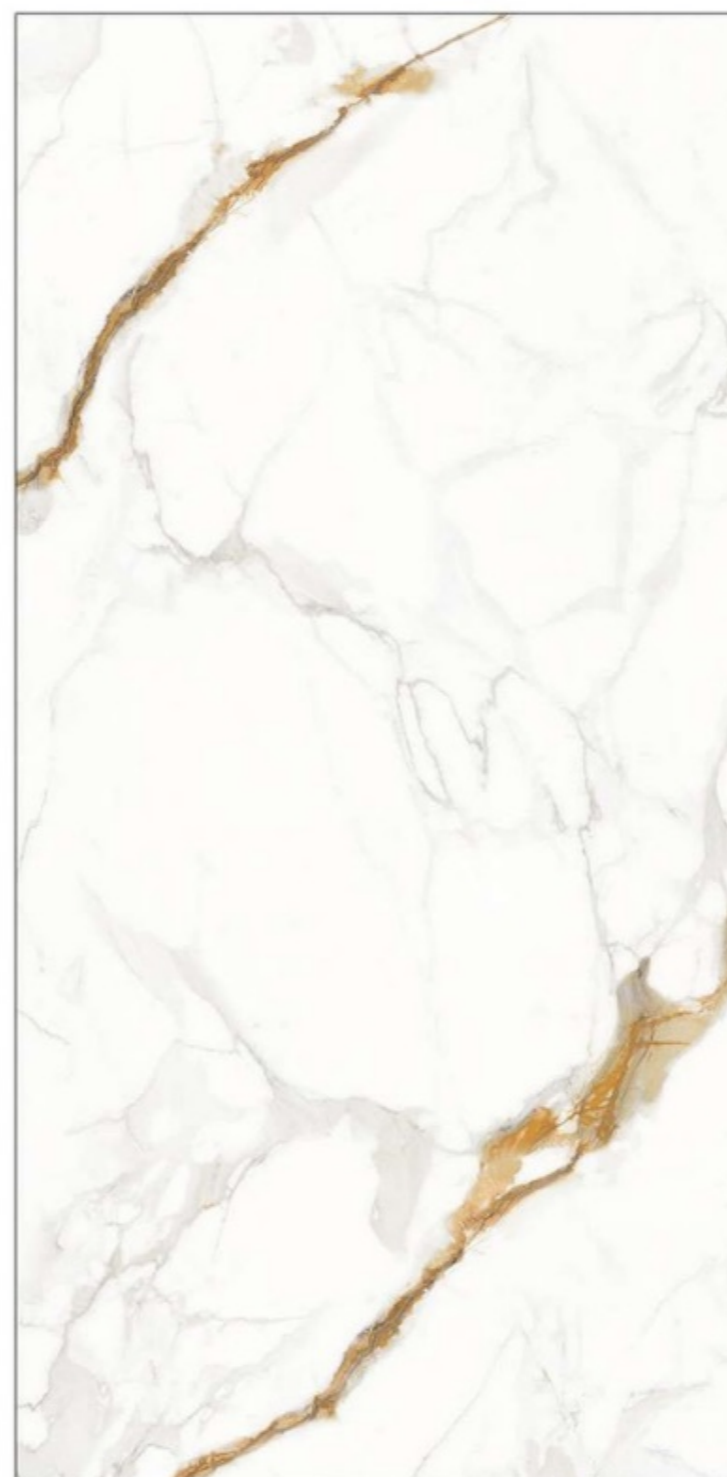

ROME WHITE

Size - **800x1600mm**

Finish - **GLOSSY**

Random - **3**

Fire
Resistance

Frost
Resistance

Chemical
Resistance

Stain
Resistance

Scratch
Resistance