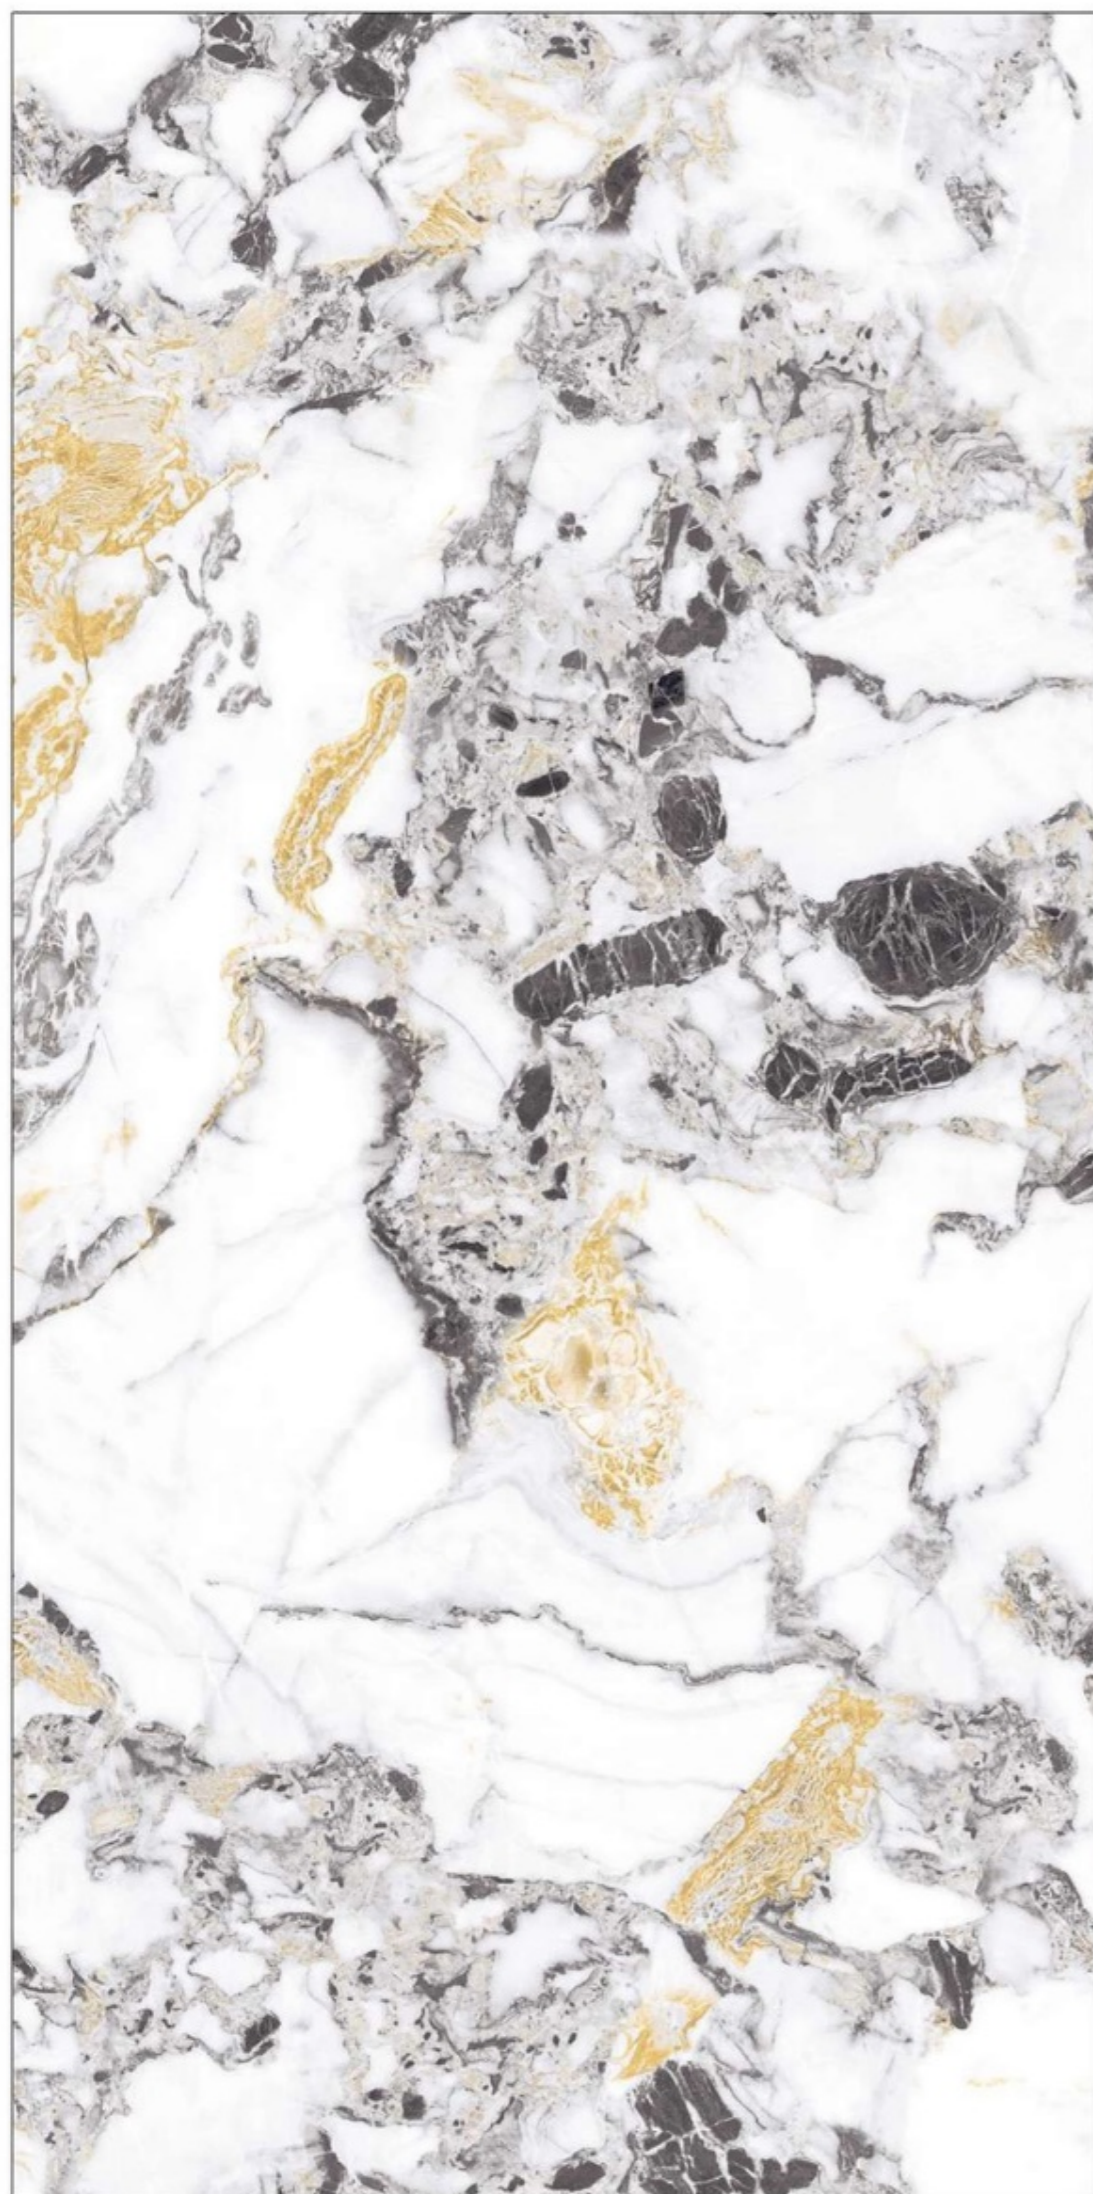

SIENNA BRUZO

Size - **800x1600mm**

Finish - **GLOSSY**

Random - **3**

Fire
Resistance

Frost
Resistance

Chemical
Resistance

Stain
Resistance

Scratch
Resistance