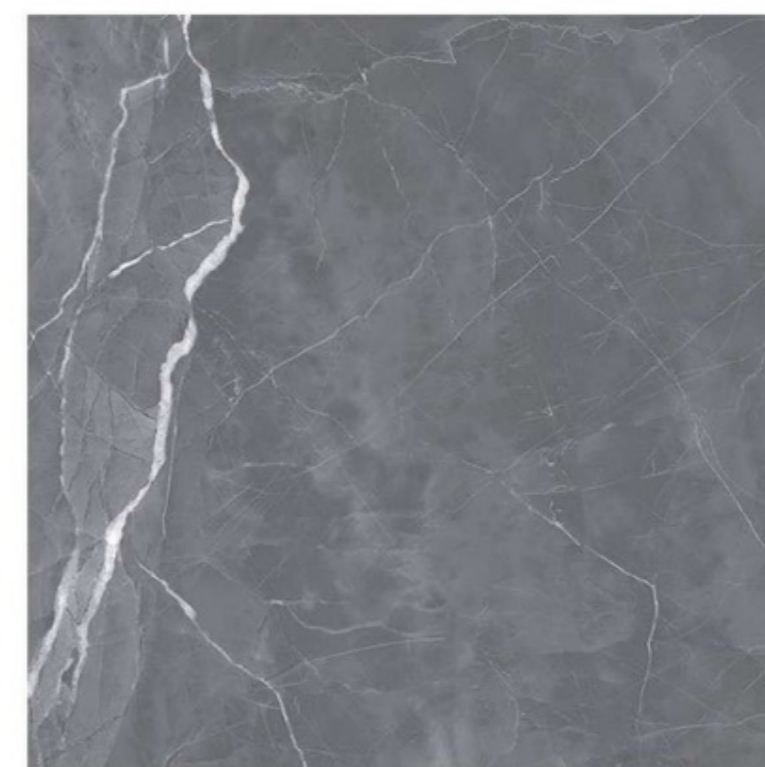

Stain
Resistance

Scratch
Resistance

800X800mm | ASTONE RAKU

ASTONE RAKU

Size - 800x800mm

Finish - GLOSSY

Random - 8

800X800mm | ASTONE SAGE