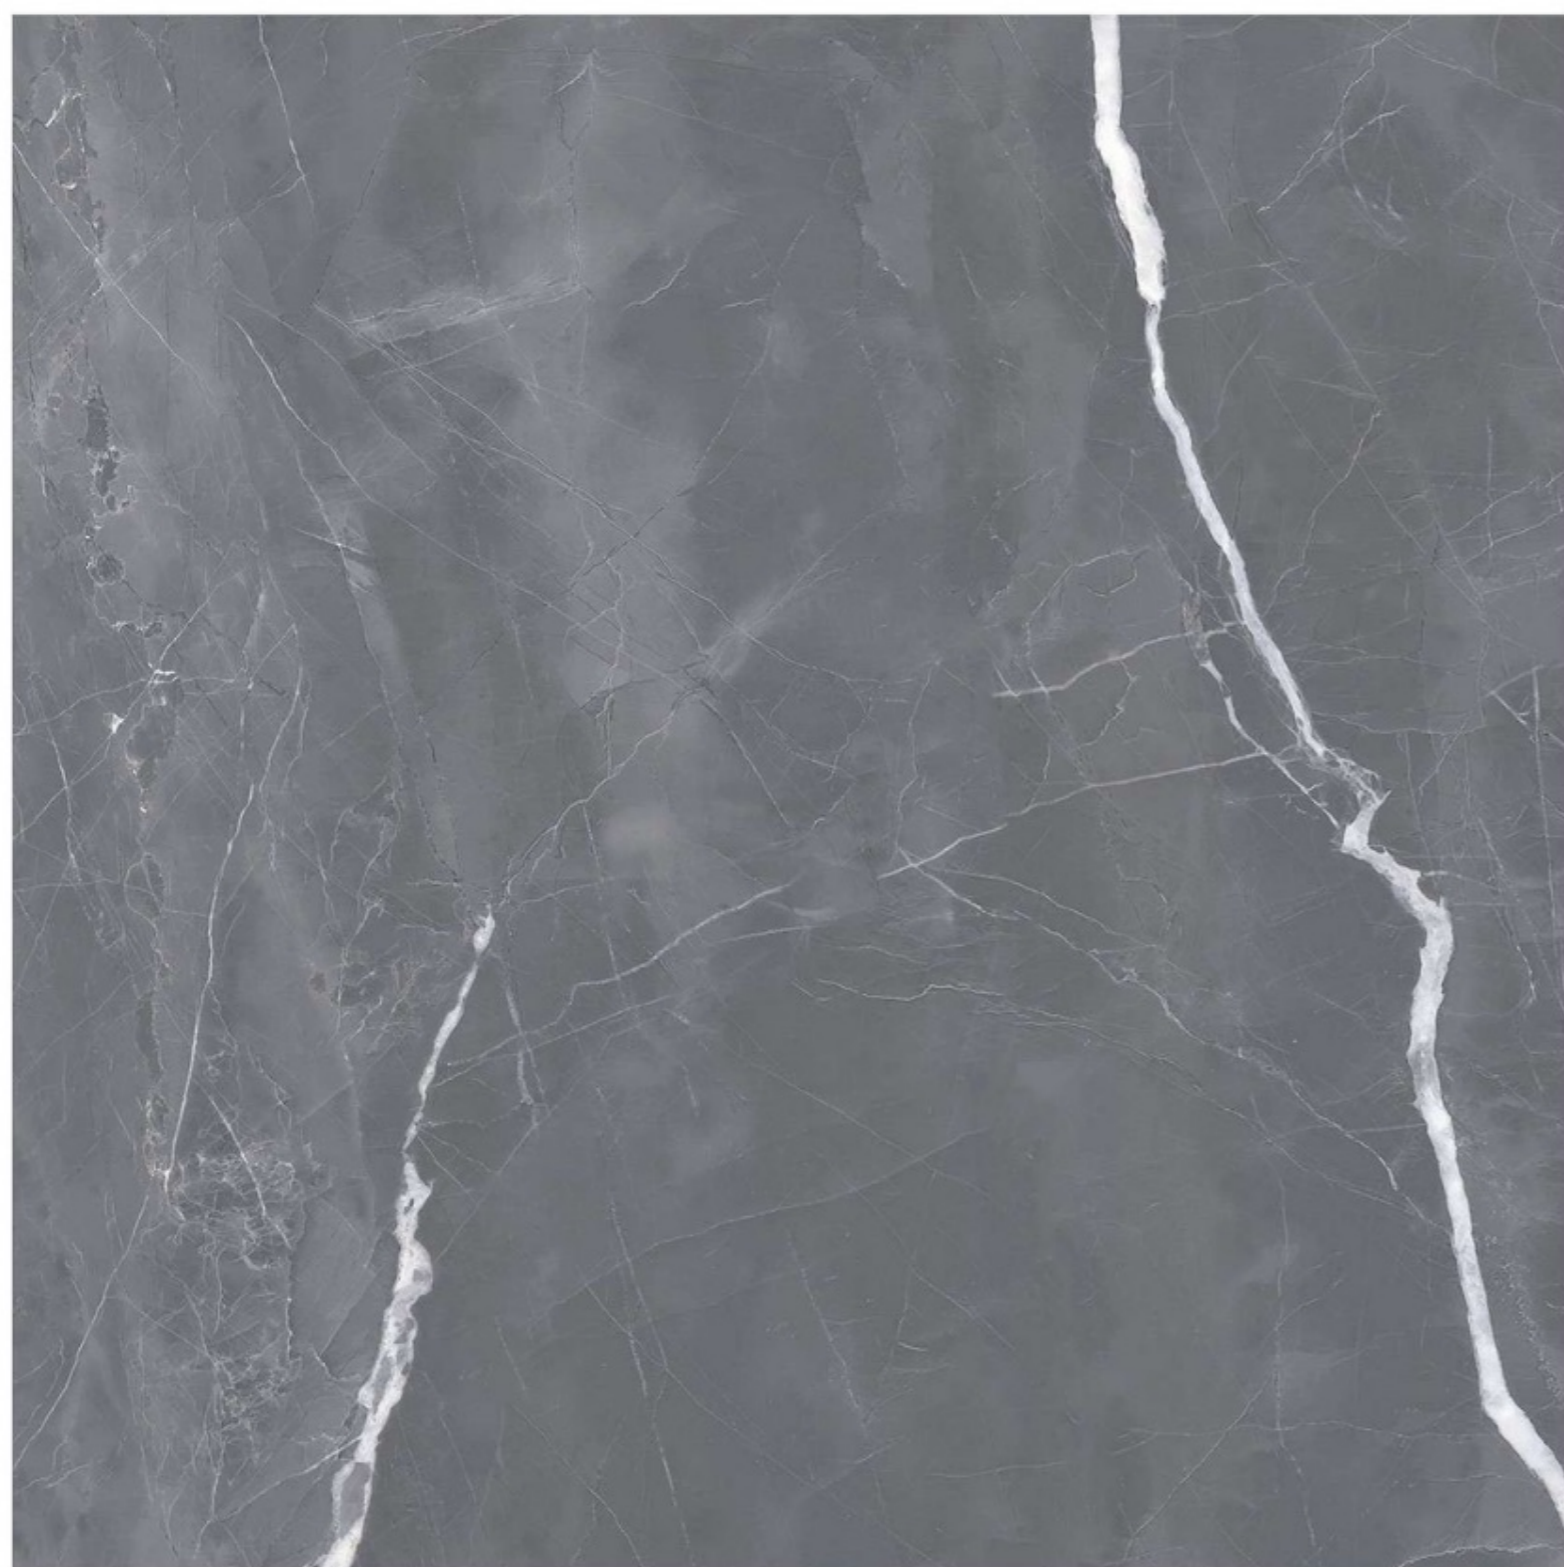

Stain
Resistance

Scratch
Resistance

800X800mm | ASTONE RAKU

ASTONE RAKU

Size - 800x800mm

Finish - GLOSSY

Random - 8

800X800mm | ASTONE SAGE