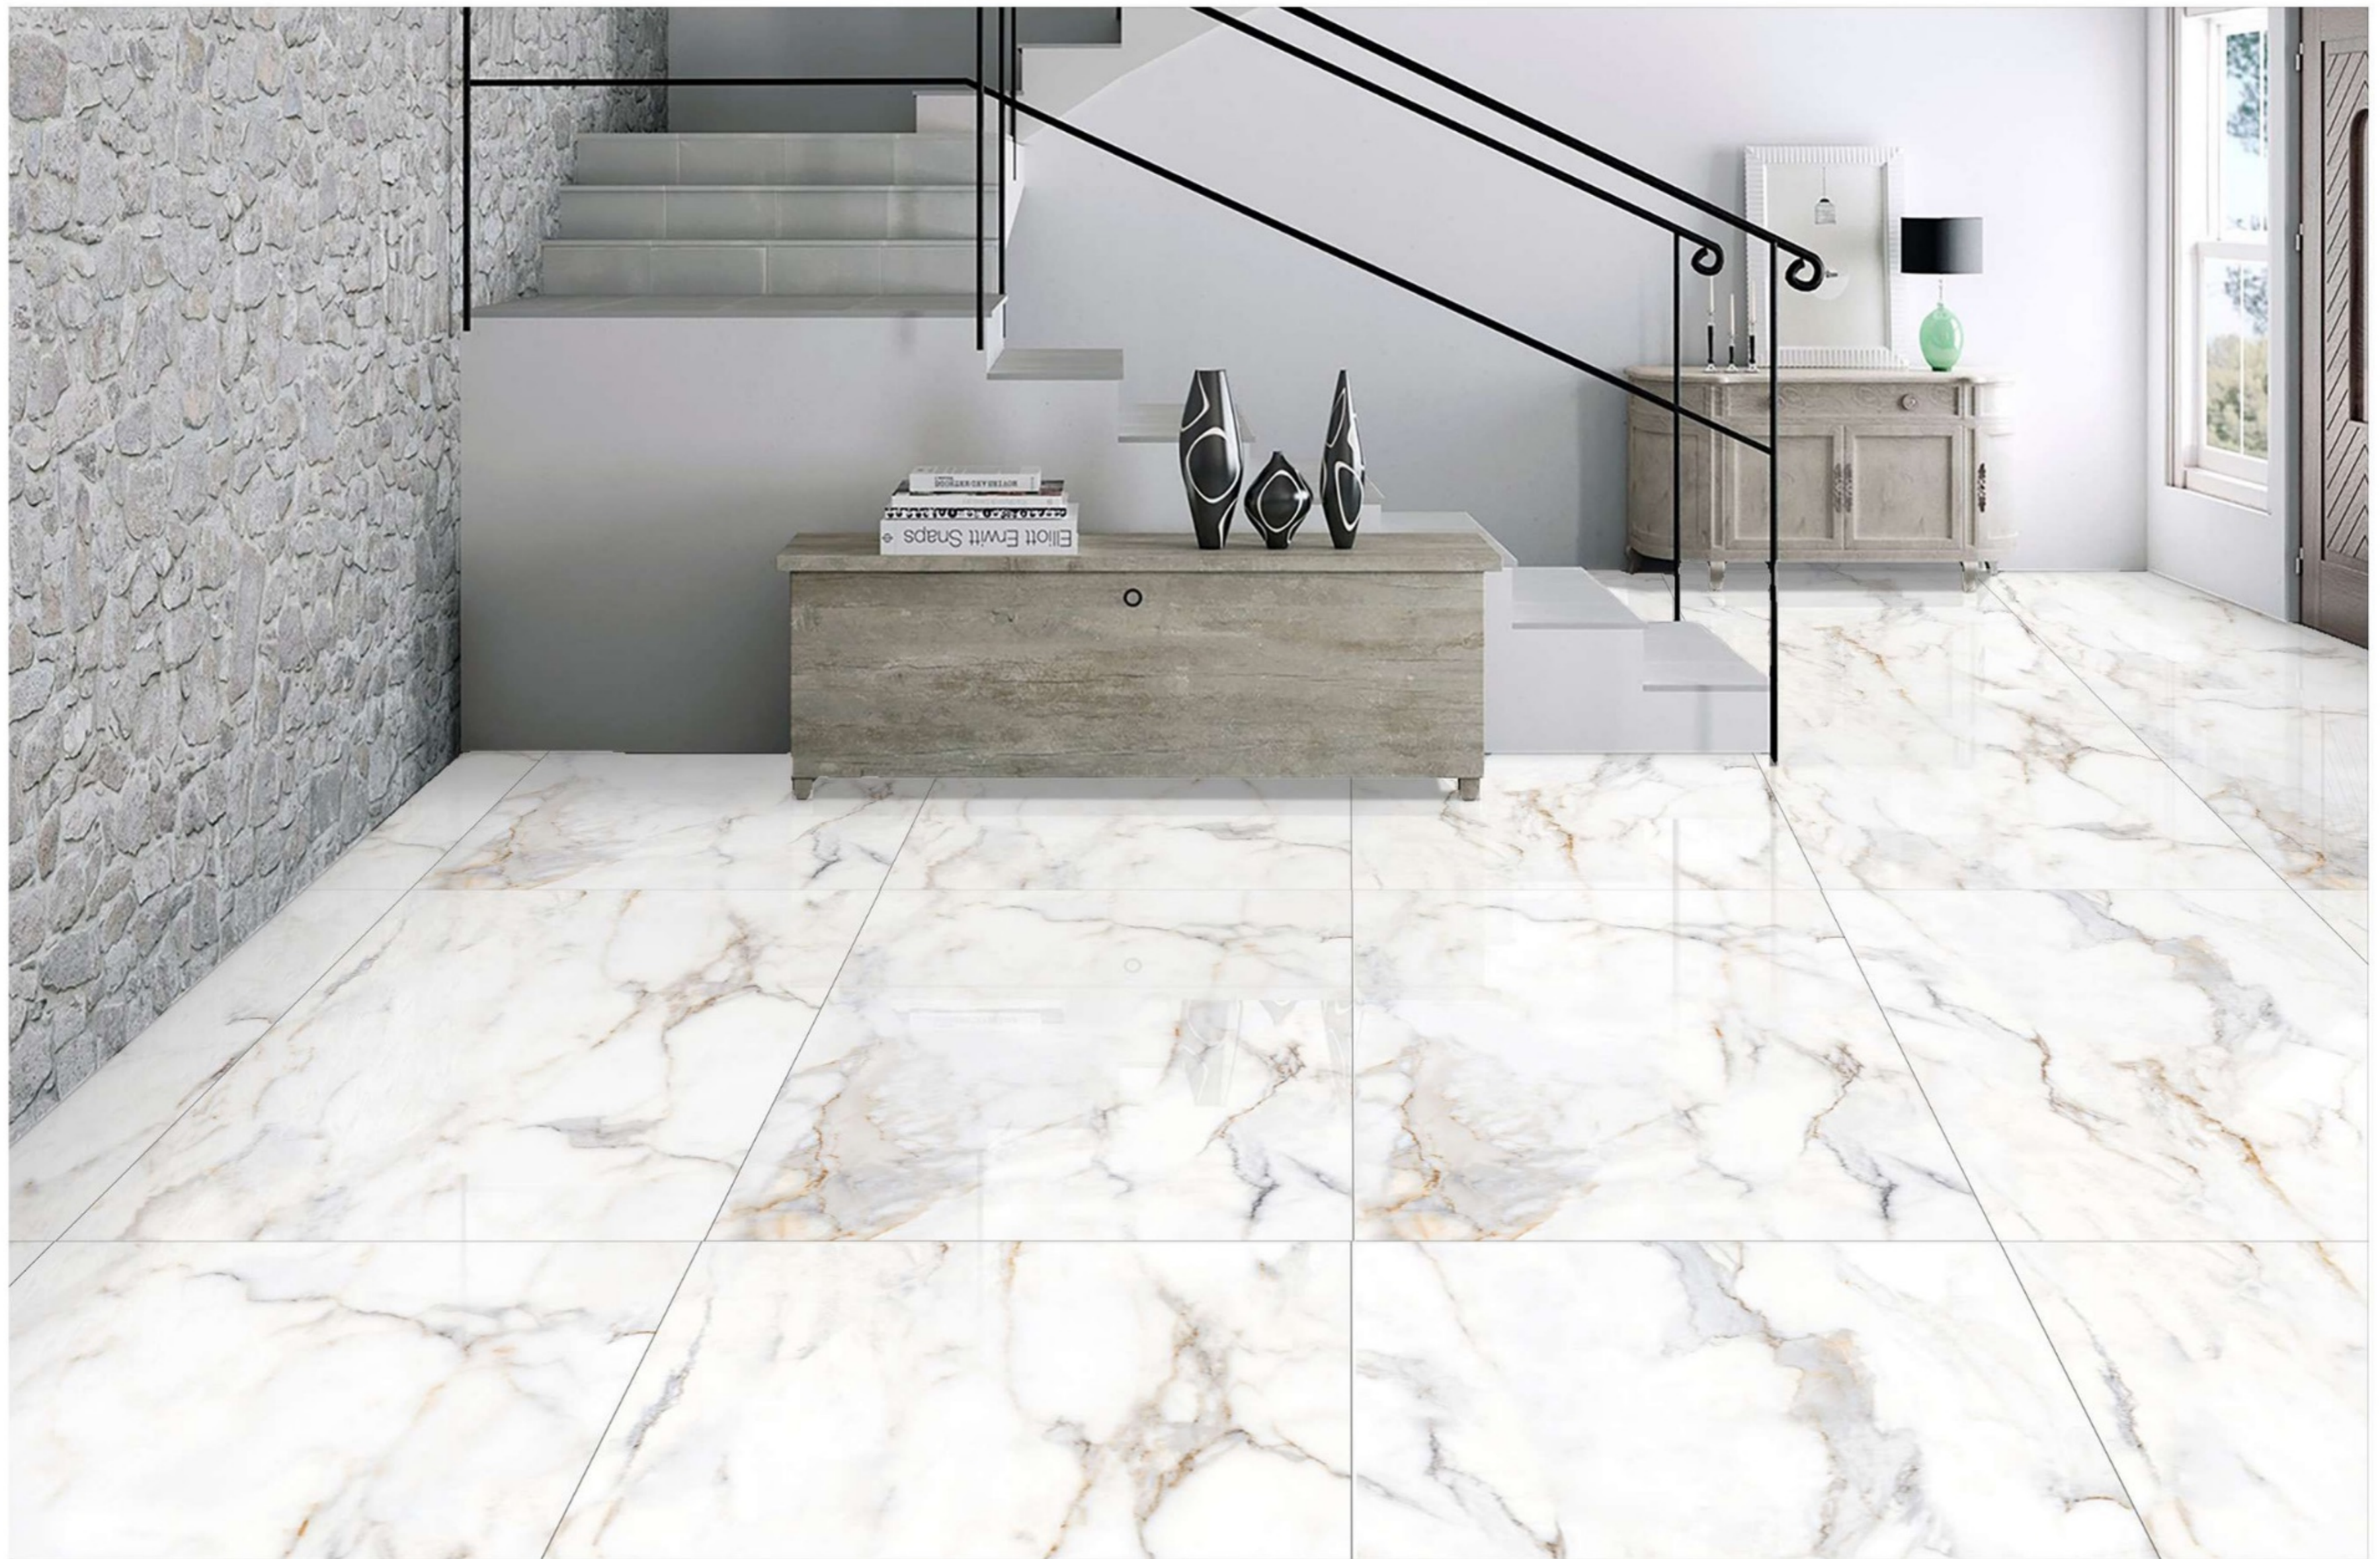

FROST'D COLLECTION
Designed to make recovering

800x1600mm

GLOSSY

 **BellZone**

800x1600mm | MESSA NATURAL

MESSA NATURAL

Size - **800x1600mm**

Finish - **GLOSSY**