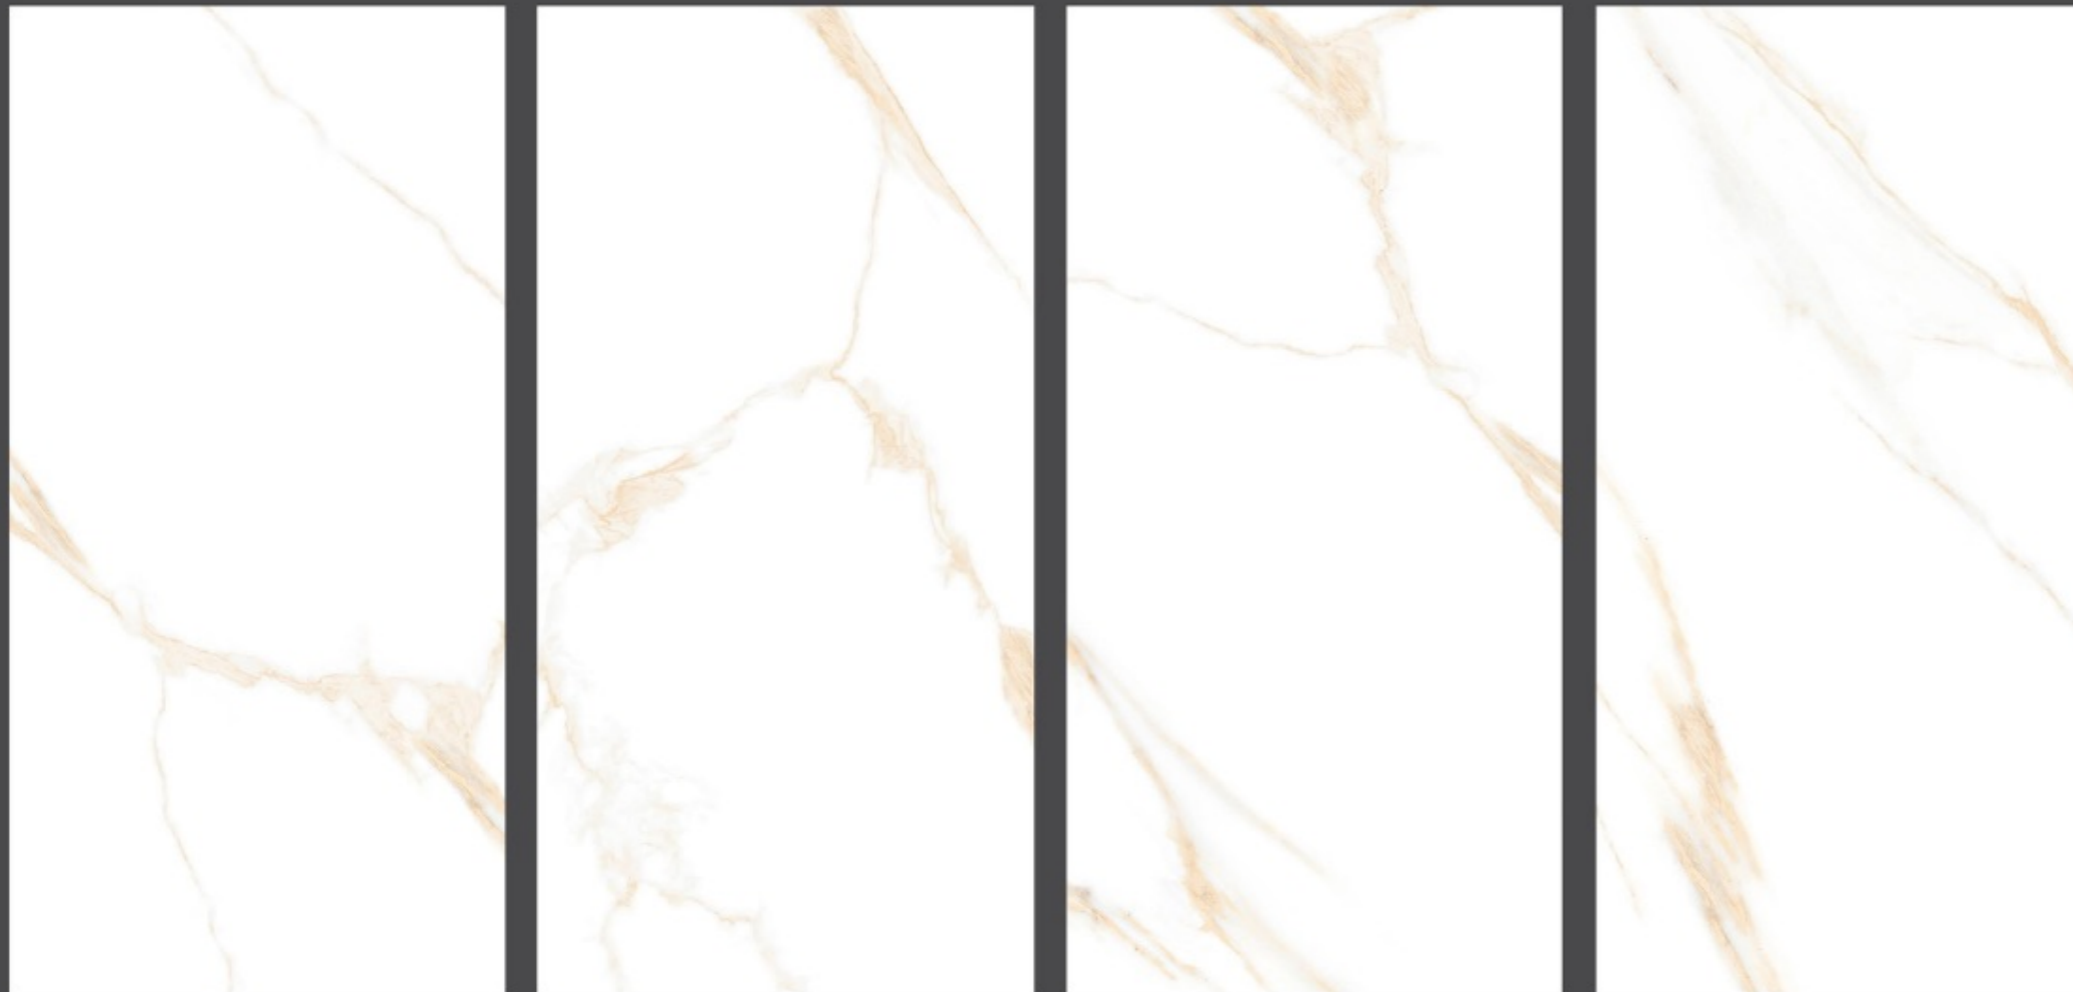

SIZE - 600x1200MM

SURFACE - GLOSSY

FACES-5

CENTURA GOLD

TILES SPECIFICATION

1 Easy To Clean

2 Hygienic / Antibacterial Surface

3 Water Resistant