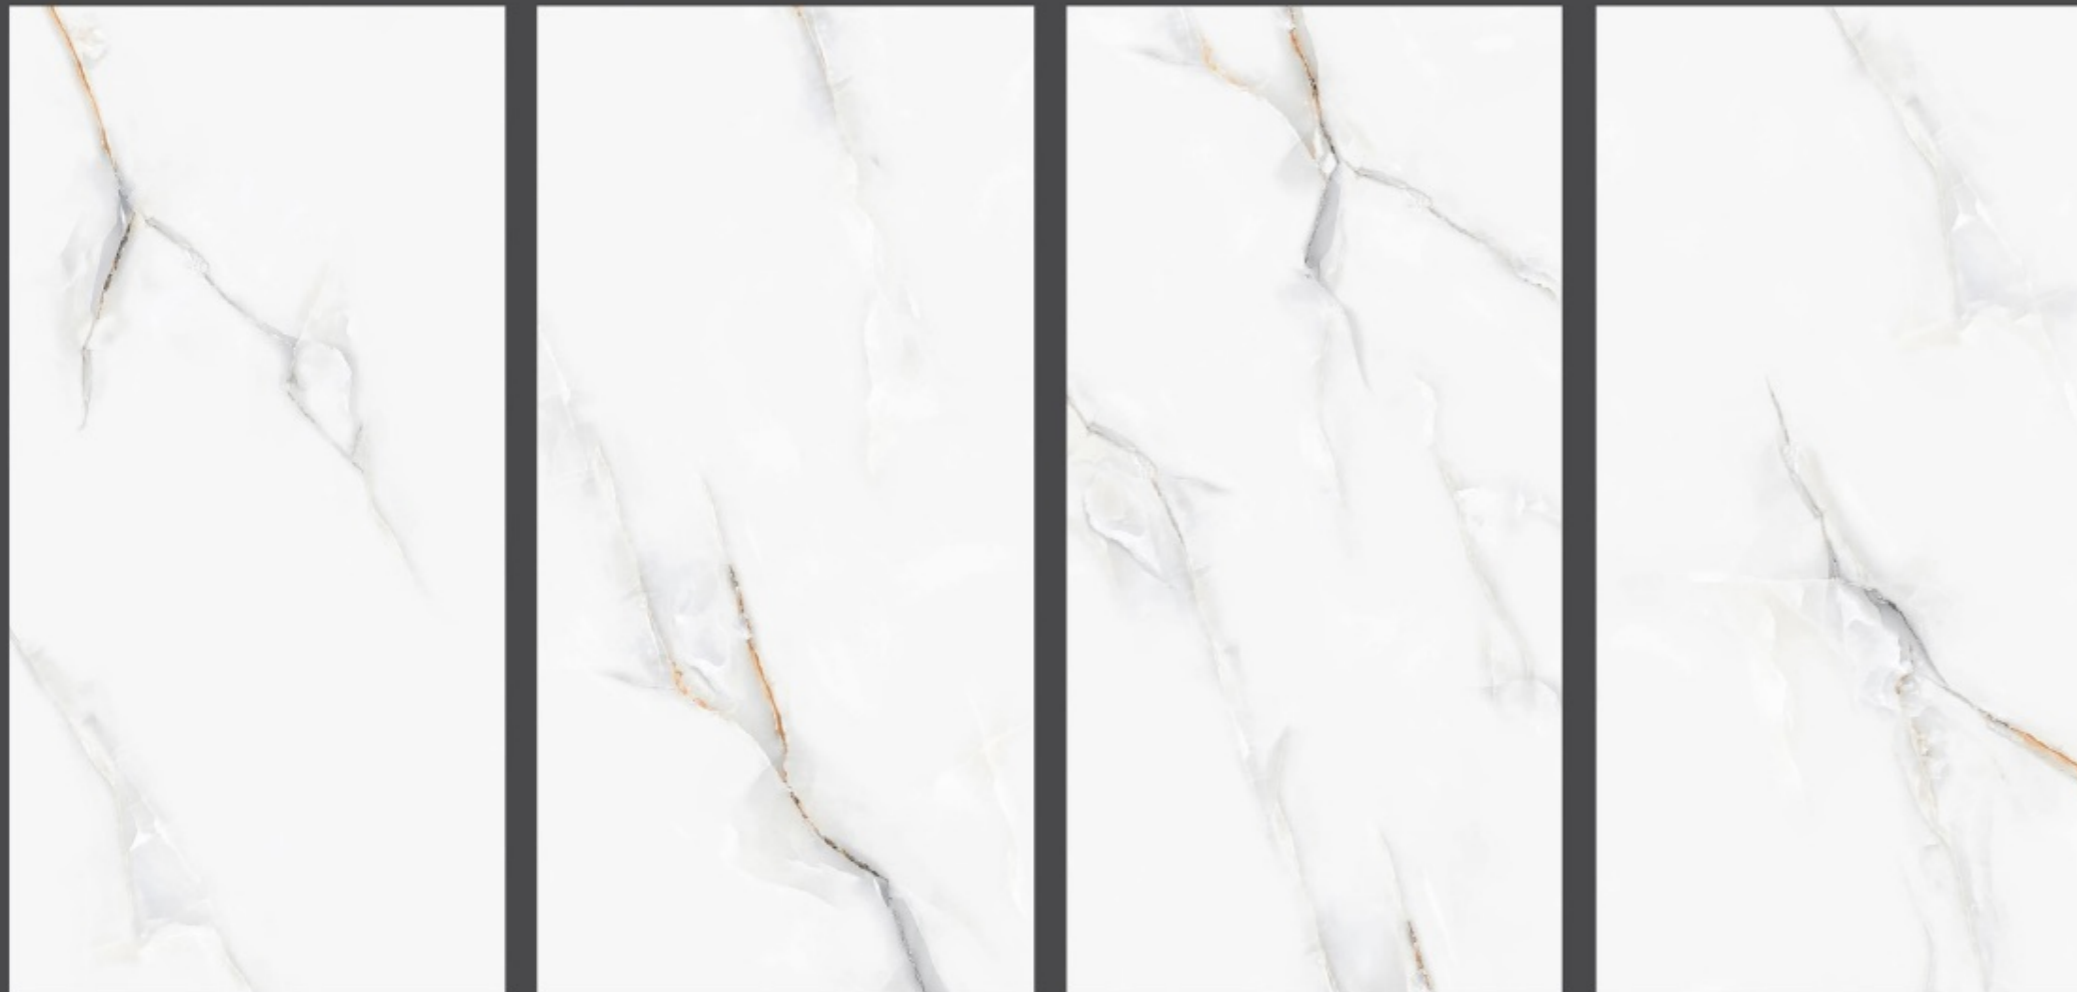

SIZE - 600x1200MM

SURFACE - GLOSSY

FACES-5

PACIFIC ONYX

TILES SPECIFICATION

1 Easy To Clean

2 Hygienic / Antibacterial Surface

3 Water Resistant

4 Impact Resistant

5 Frost Resistant

6 Scratch Resistant

7 Chemical & Stain Resistant

8 Fire Resistant