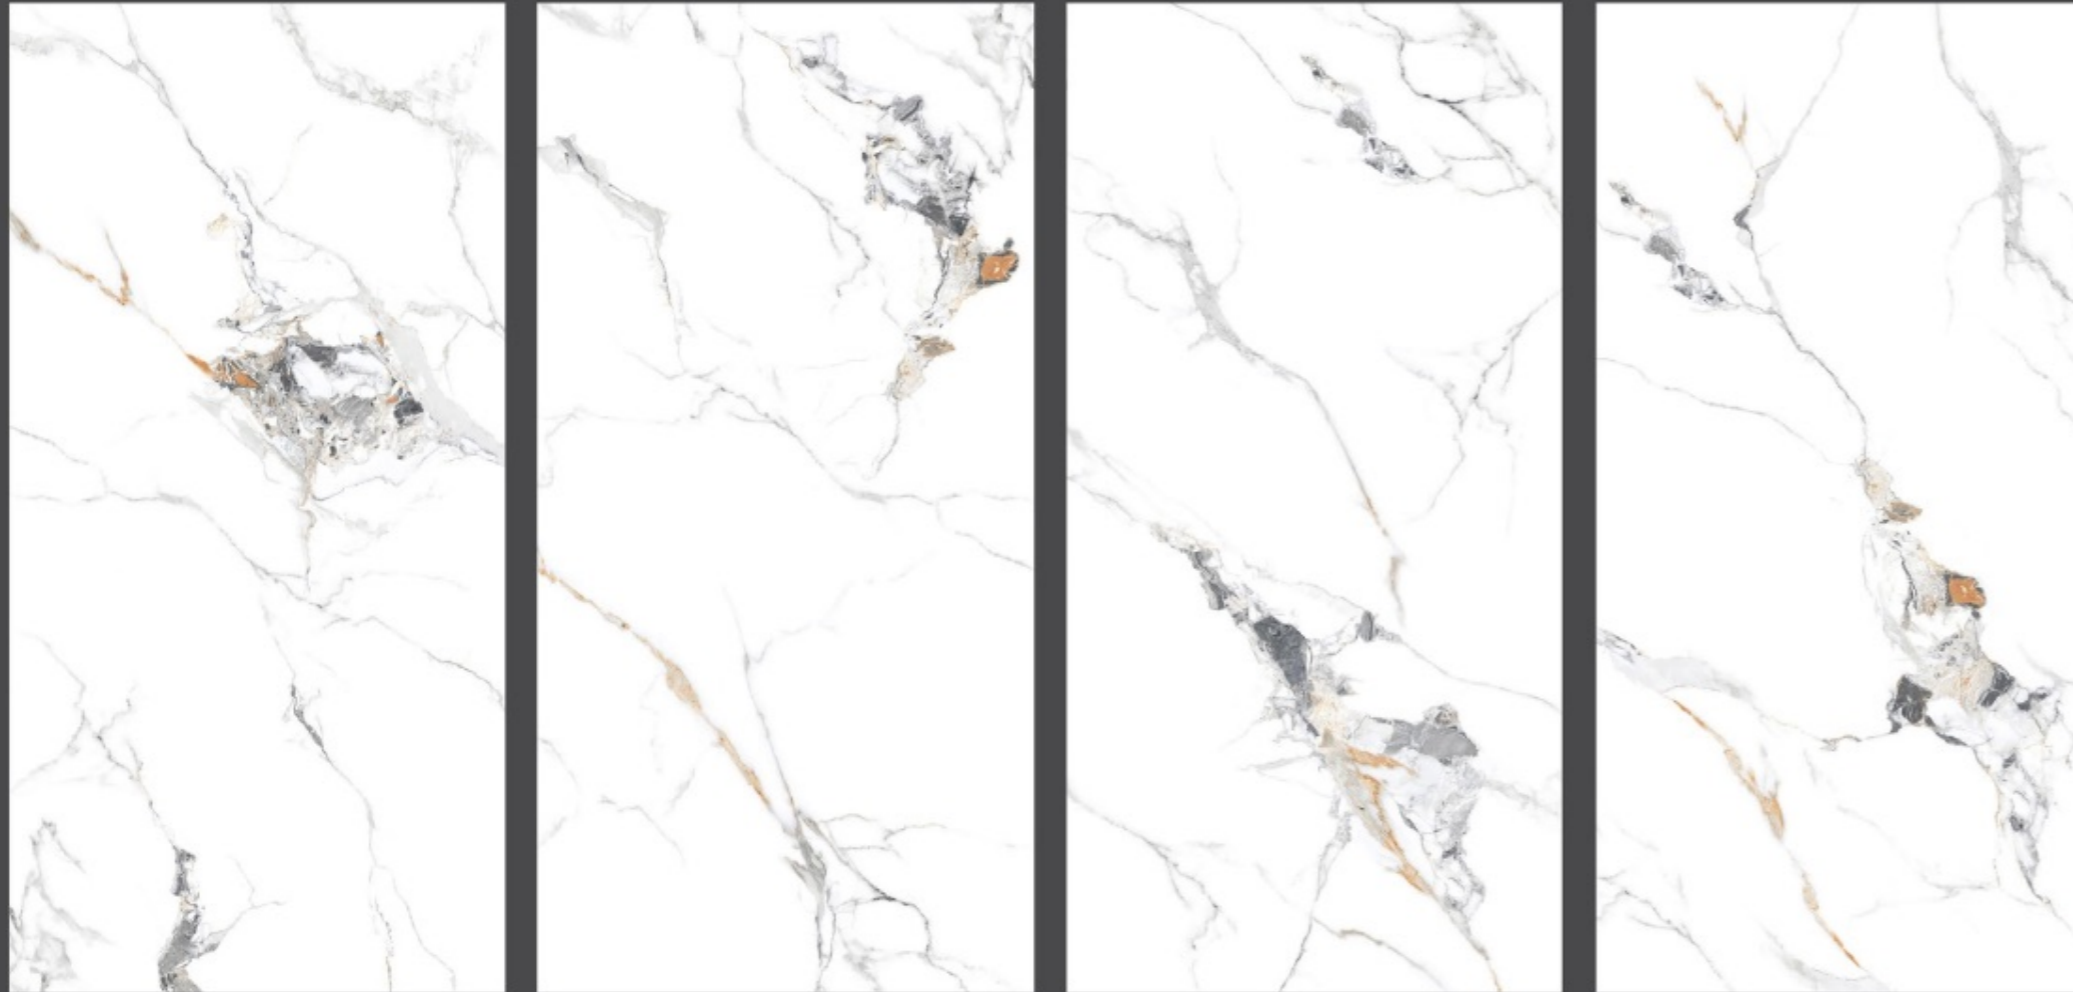

SIZE - 600x1200MM

SURFACE - GLOSSY

FACES-5

RUBION ZARA

TILES SPECIFICATION

1 Easy To Clean	5 Frost Resistant
2 Hygienic / Antibacterial Surface	6 Scratch Resistant
3 Water Resistant	7 Chemical & Stain Resistant
4 Impact Resistant	8 Fire Resistant