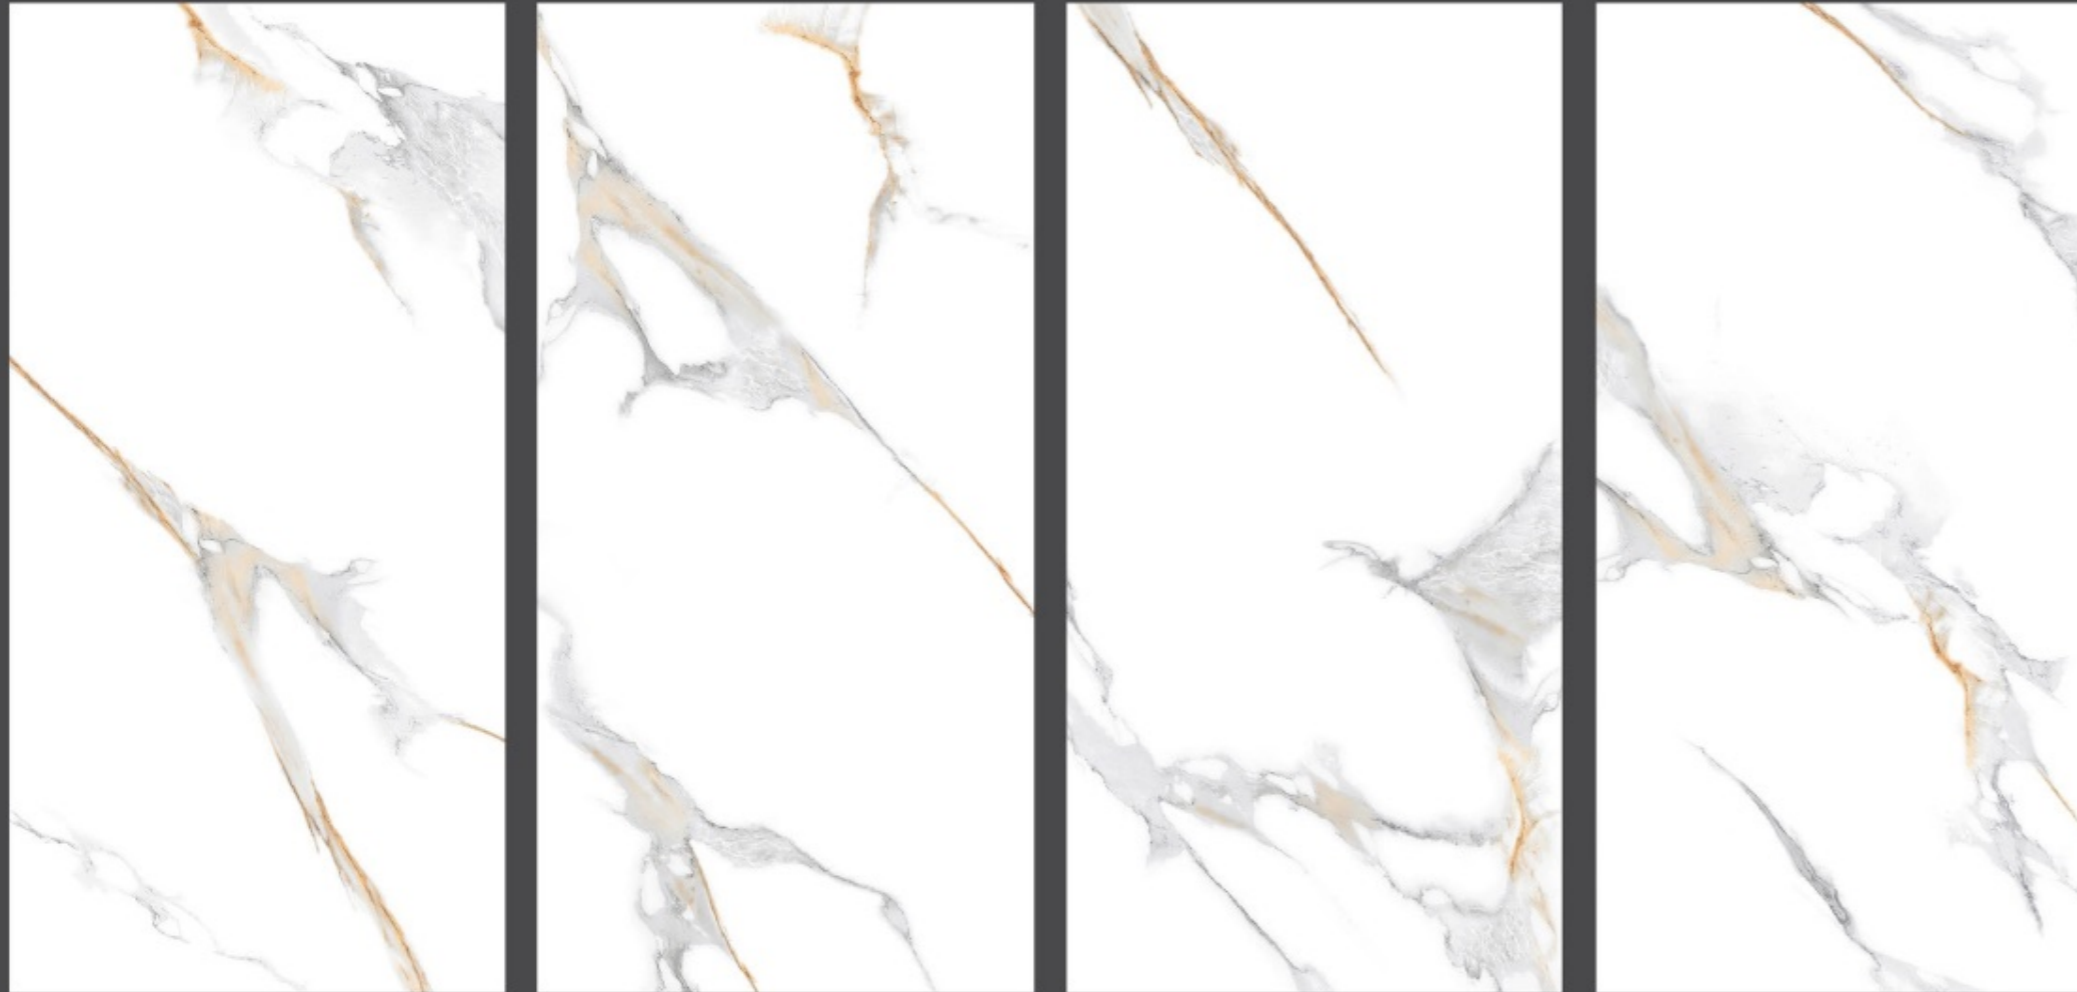

Natural White Collection

600x1200MM

SIZE - 600x1200MM

SURFACE - GLOSSY

FACES-5

ARDENZA BEIGE

TILES SPECIFICATION

1 Easy To Clean