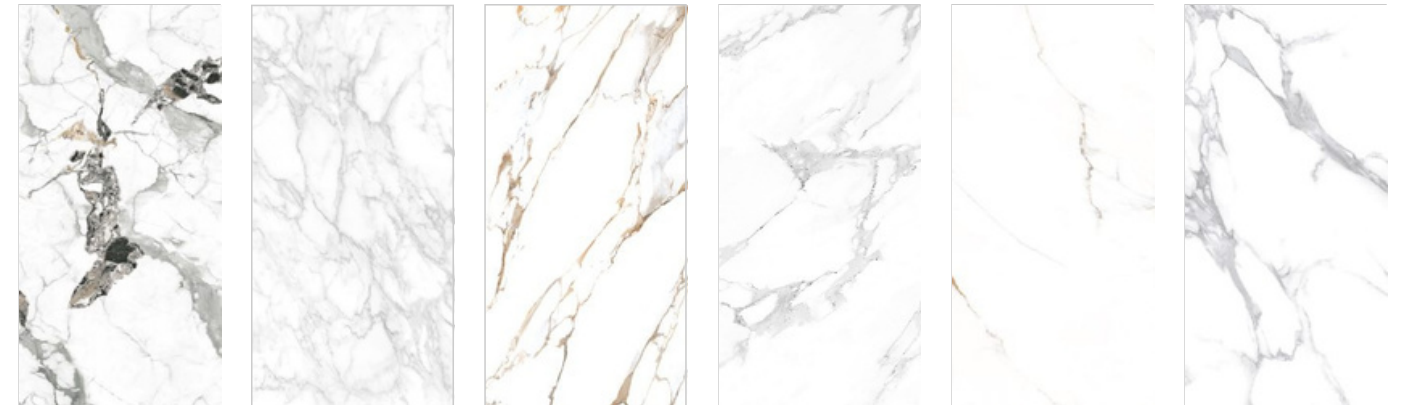

VENERE WHITE VENETIAN CARRARA
CARRARA PULIDO STATUARIO CLARA
STATUARIO CRUZE STATUARIO PEARL