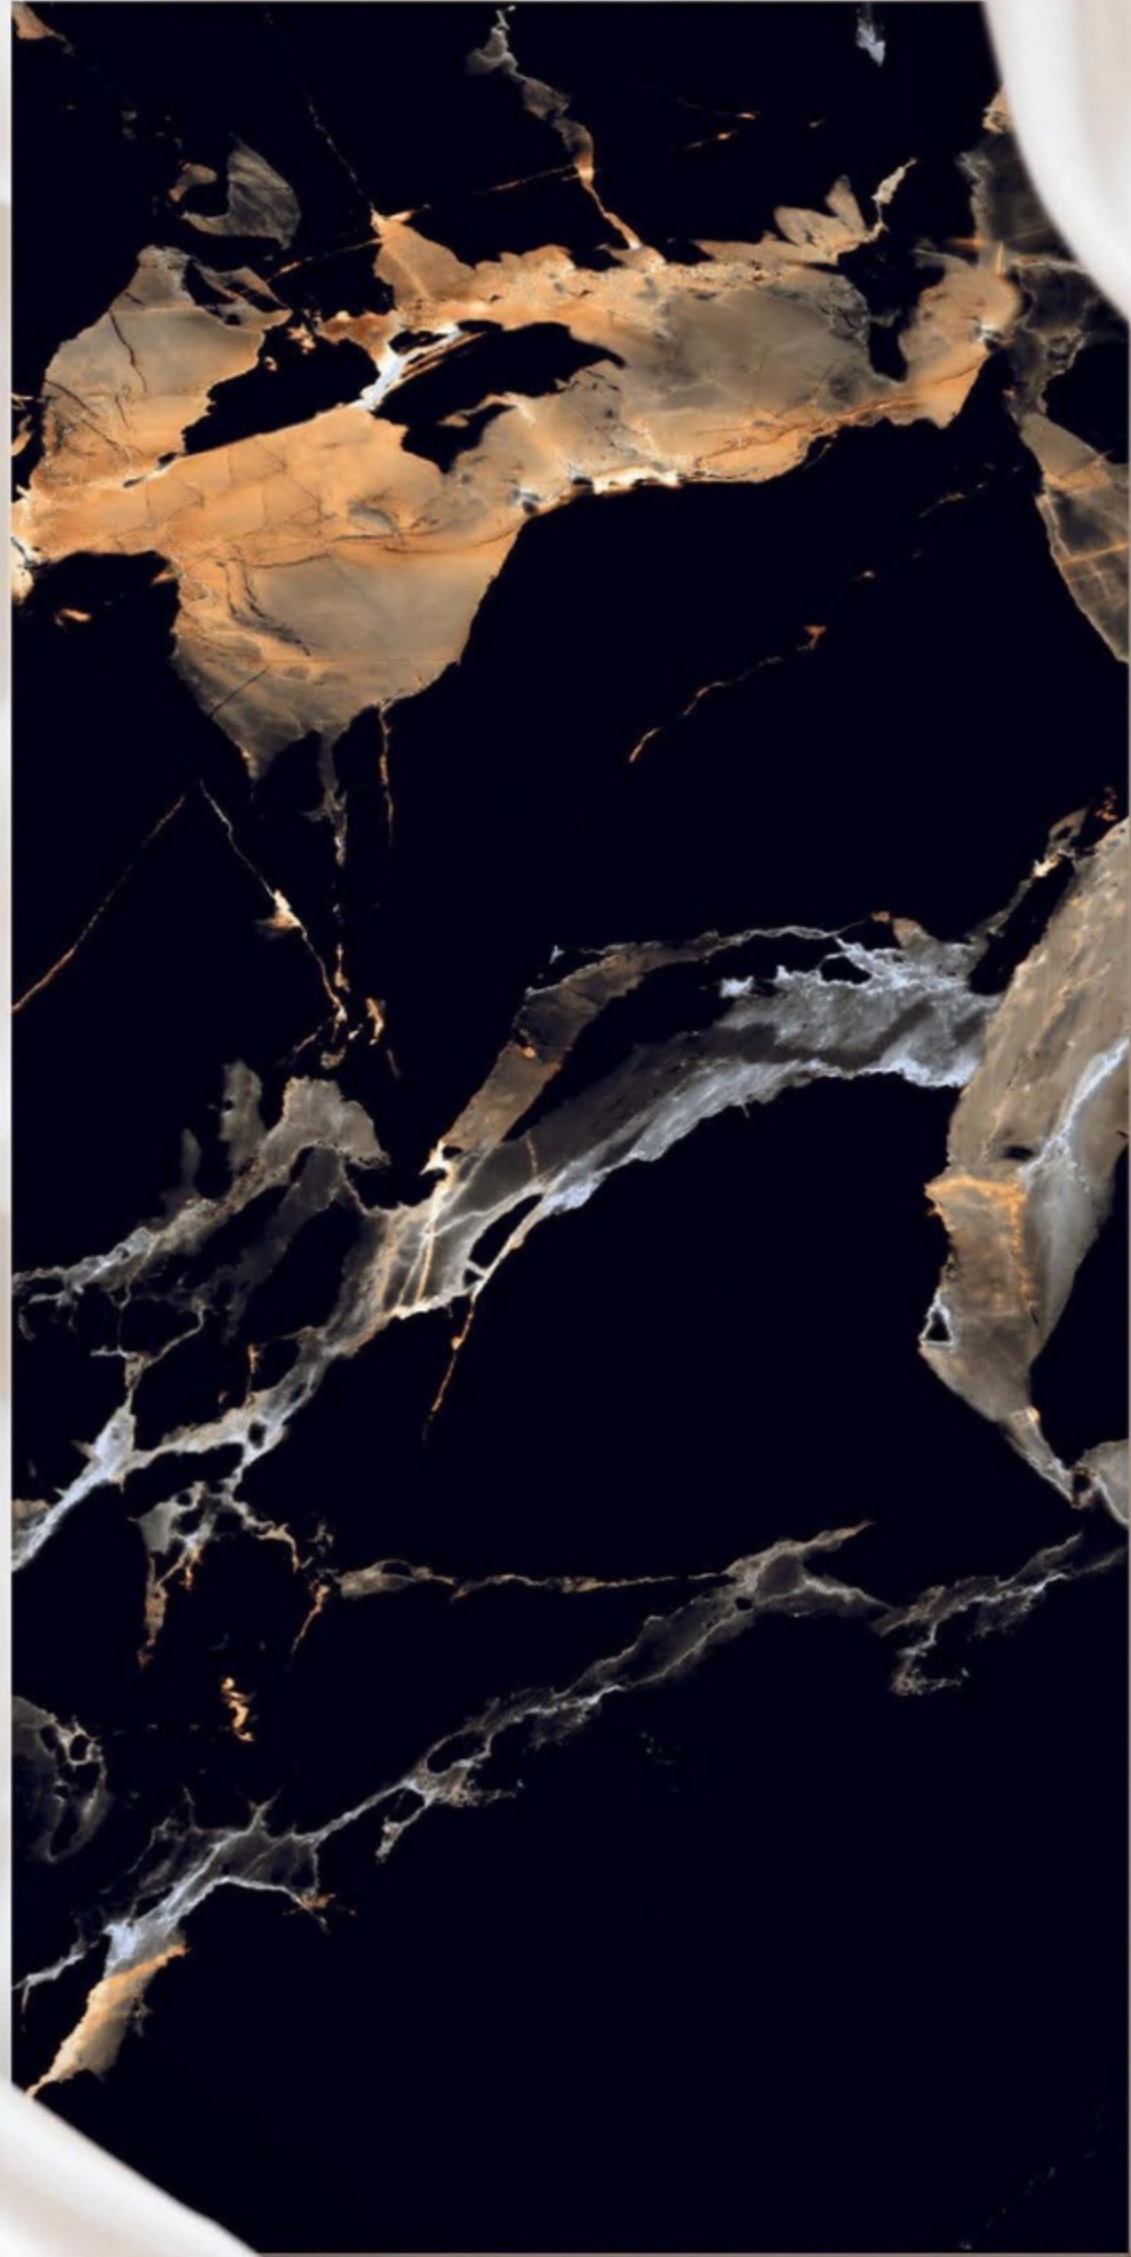

JET GOLDY

When using Black Gold Cloud Tiles, it's essential to consider how they fit into the overall design scheme of the space. They could complement a range of styles, from modern and contemporary to classic and traditional, depending on the specific pattern and finish.

*Lunar
collection*