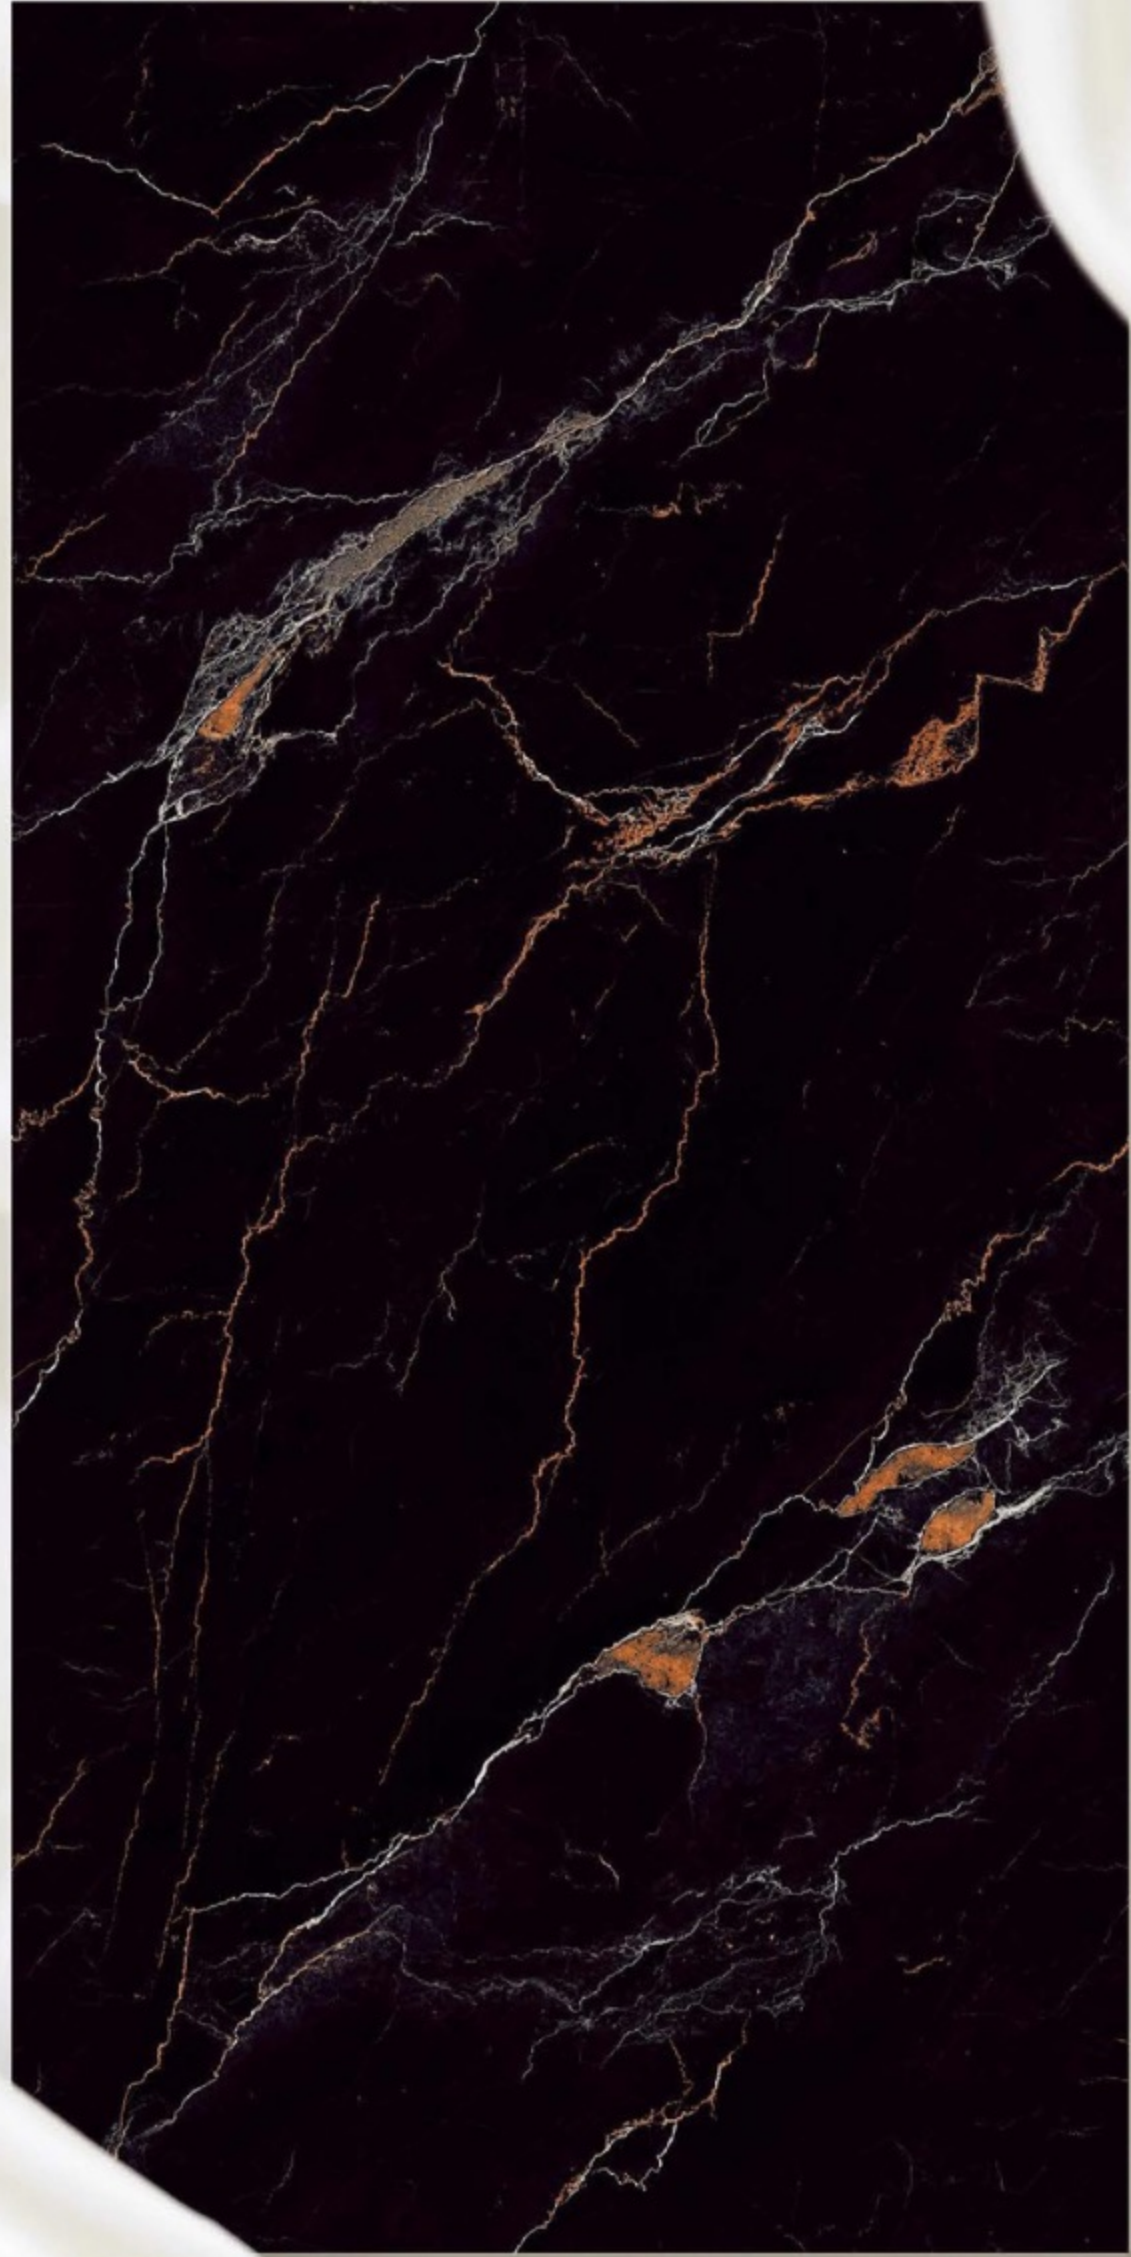

EM-BLACK MACCHIA

The black marble could represent darkness, mystery, or complexity, while the white vein symbolizes purity, simplicity, or innocence. Together, they create a striking visual or conceptual contrast that can evoke thought and emotion in the audience.

Lunar
collection