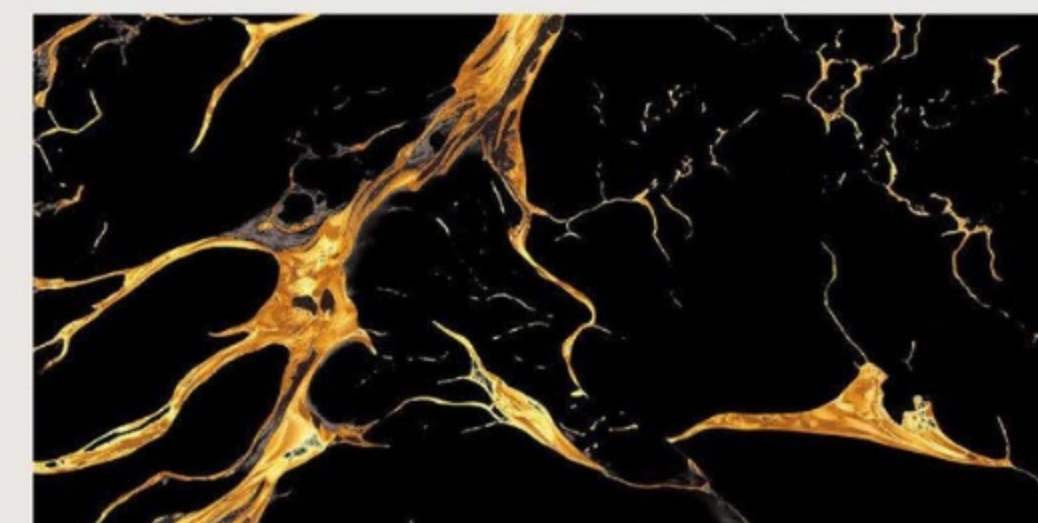

AURA NERO

size
600x1200mm

surface
High Glossy

Faces
3