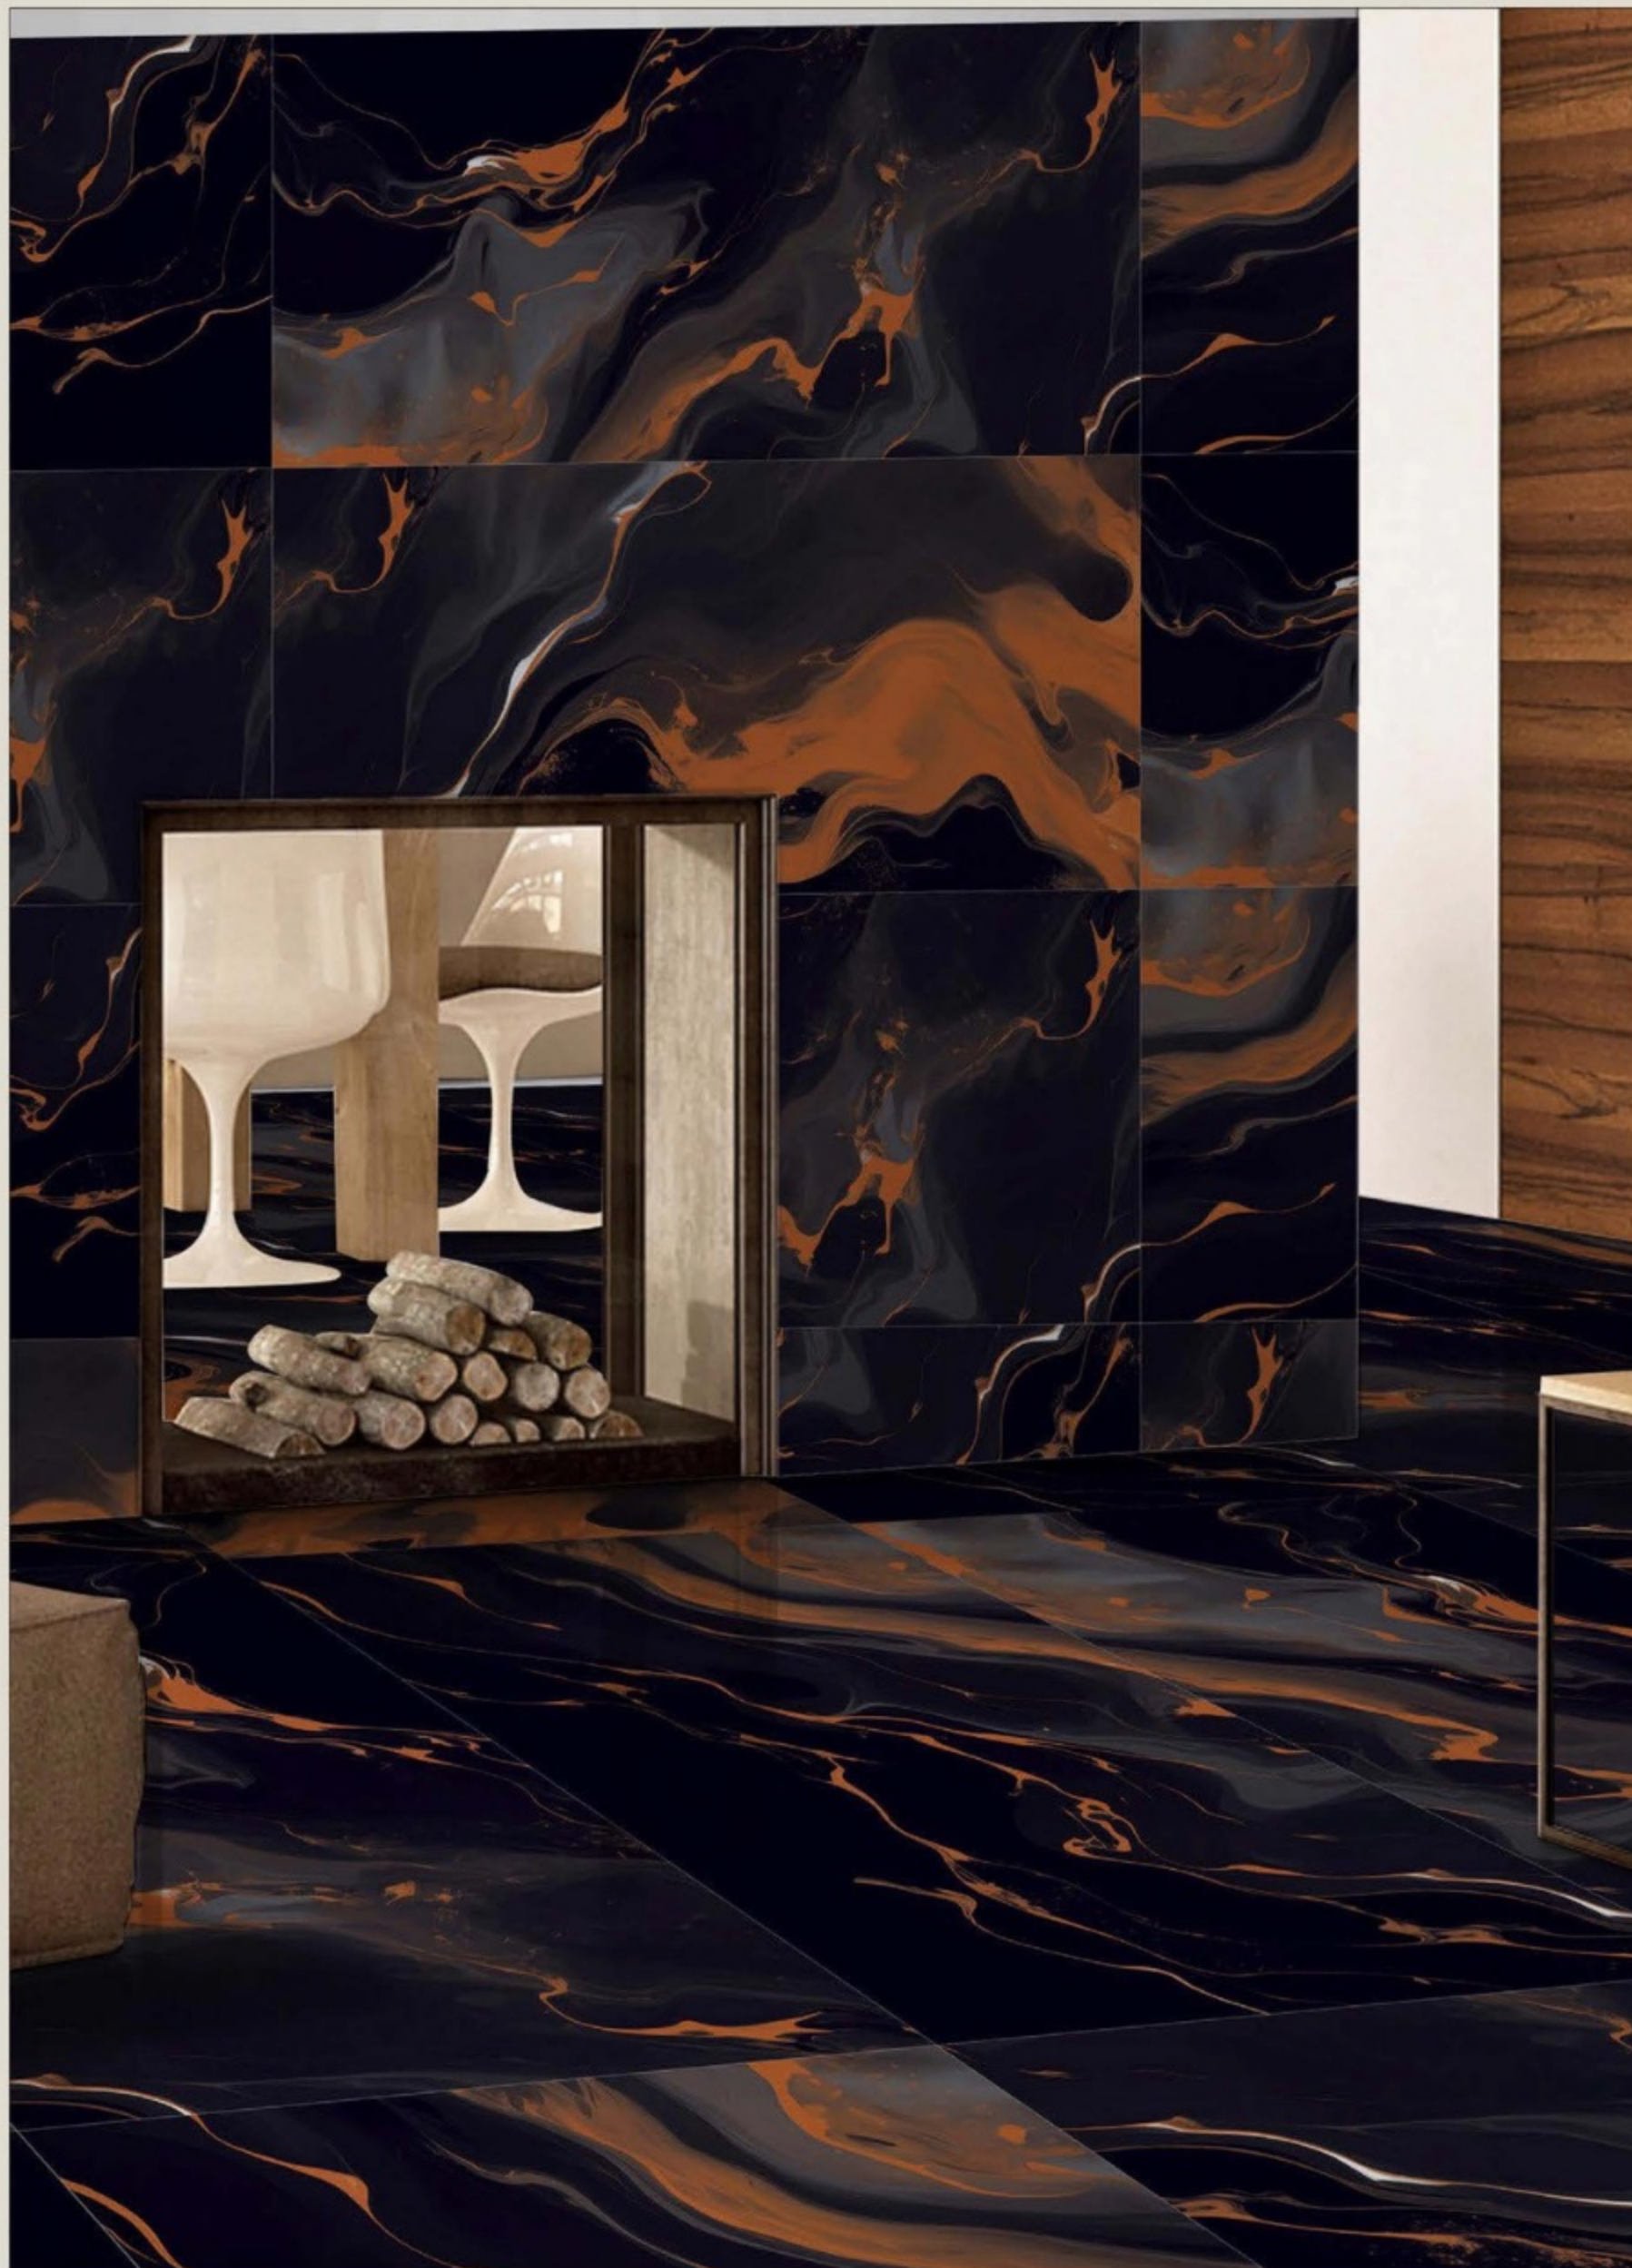

ARTIA BROWN

size
600x1200mm

surface
High Glossy

Faces
3