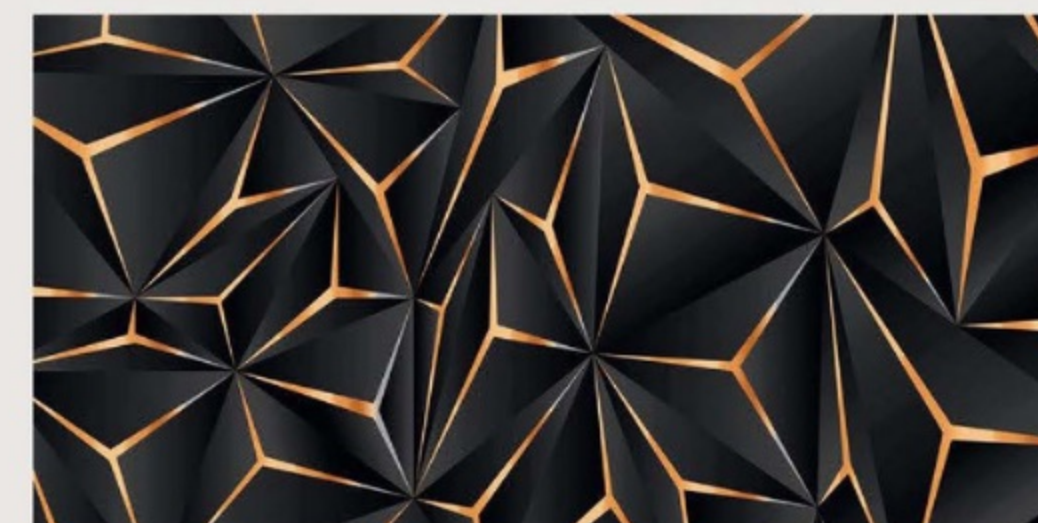

CROSS ART

size
600x1200mm

surface
High Glossy

Faces
4