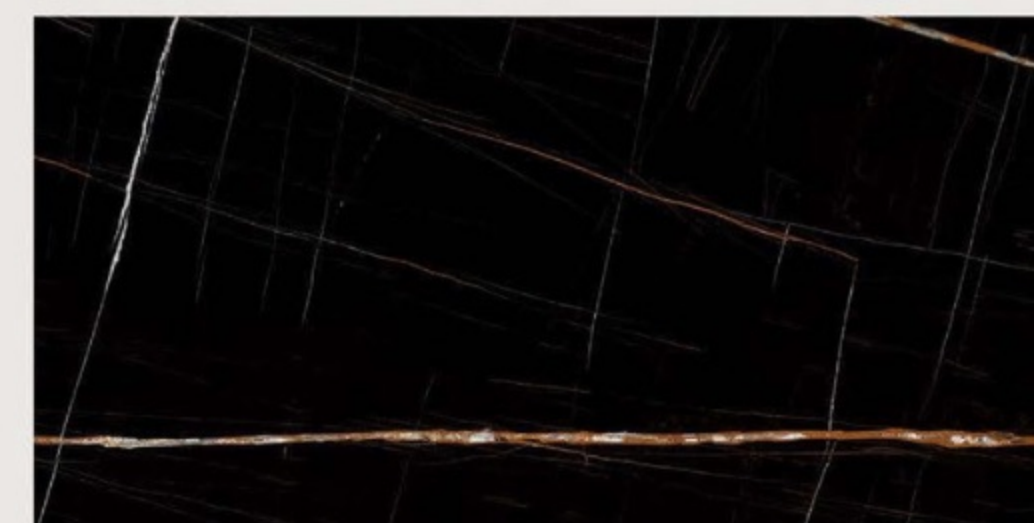

SAINT BLACK

size
600x1200mm

surface
High-Glossy

Faces
5