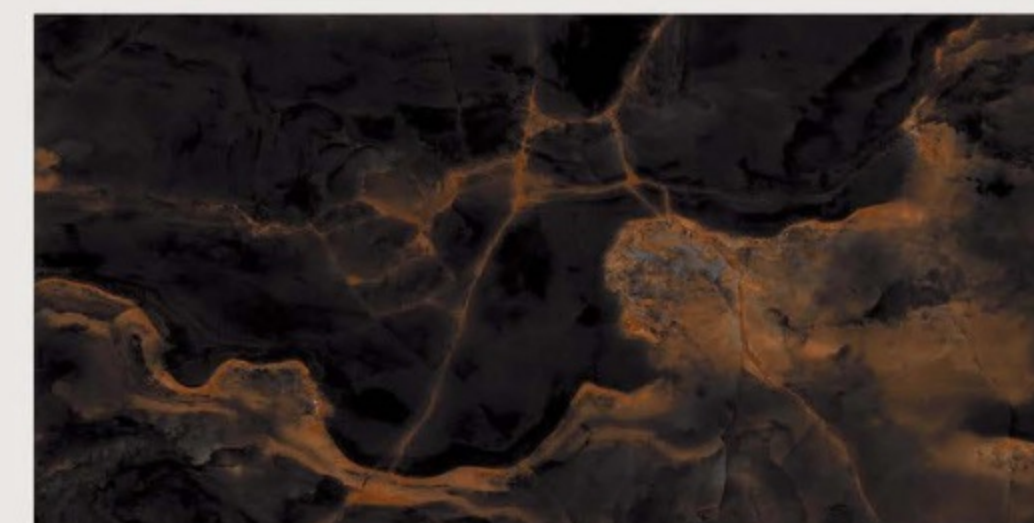

COPPER SKY

size
600x1200mm

surface
High-Glossy

Faces
5