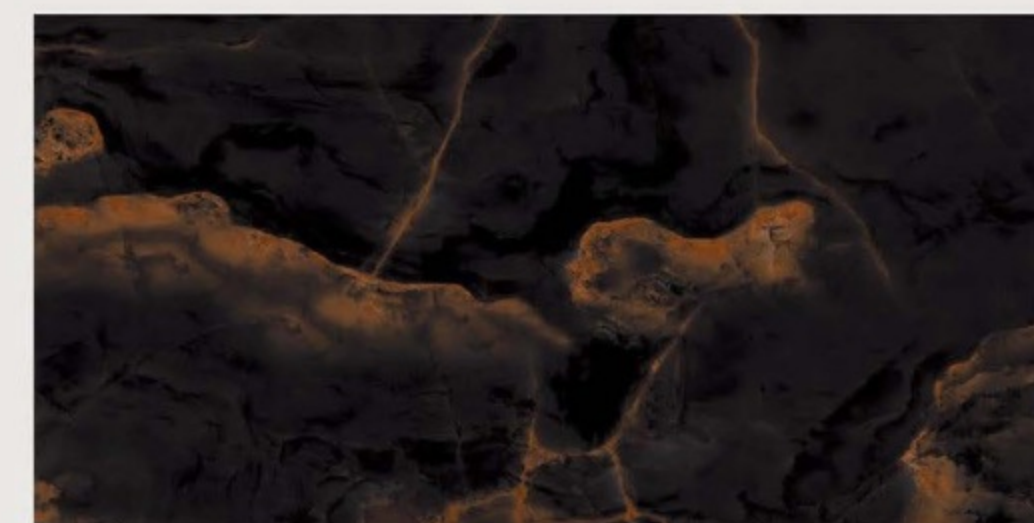

COPPER SKY

size
600x1200mm

surface
High-Glossy

Faces
5