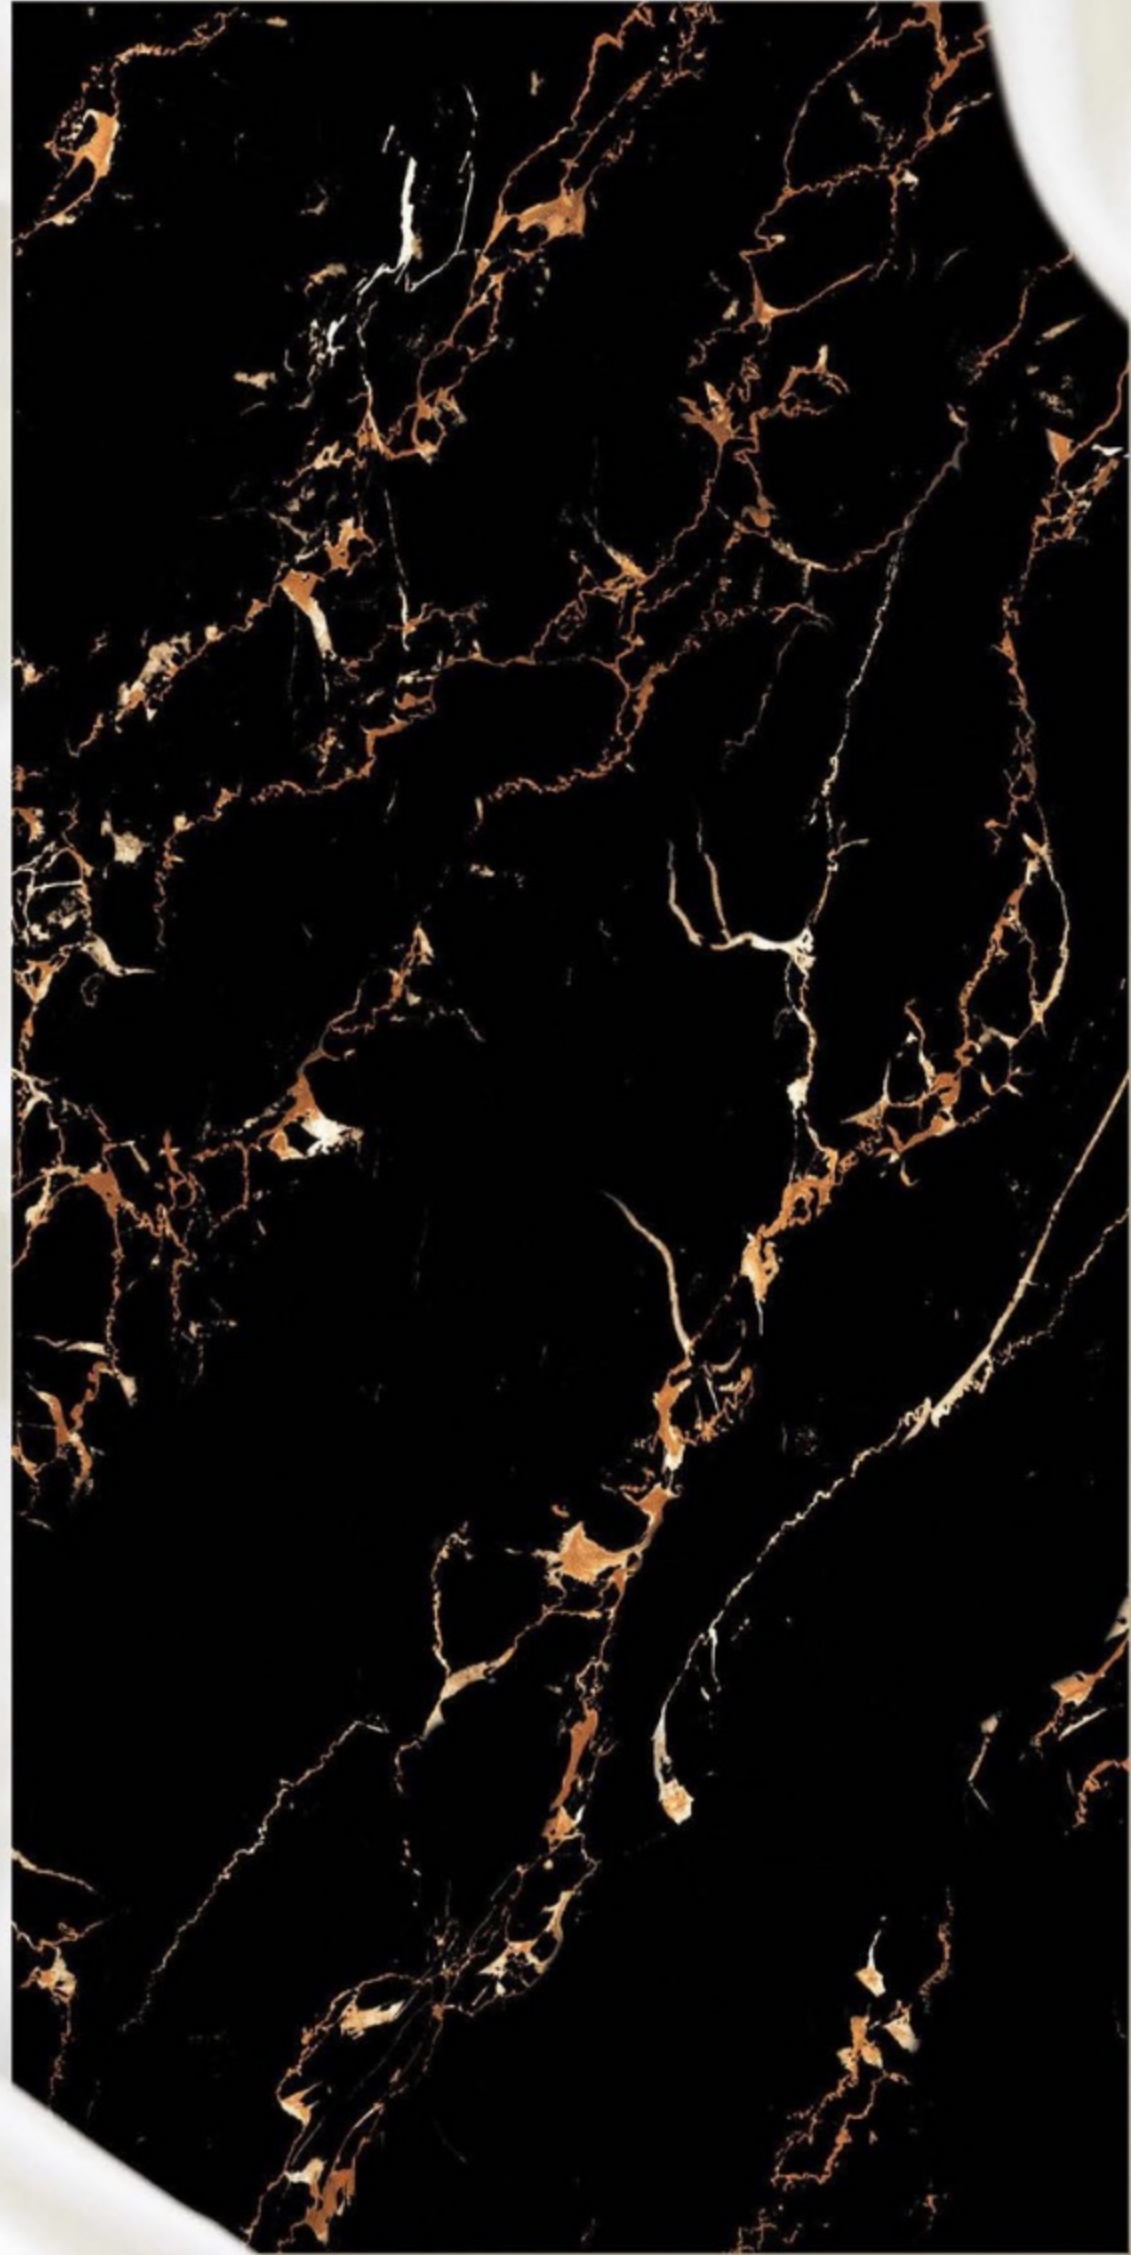

PORTICO
BLACK

Lunar
collection