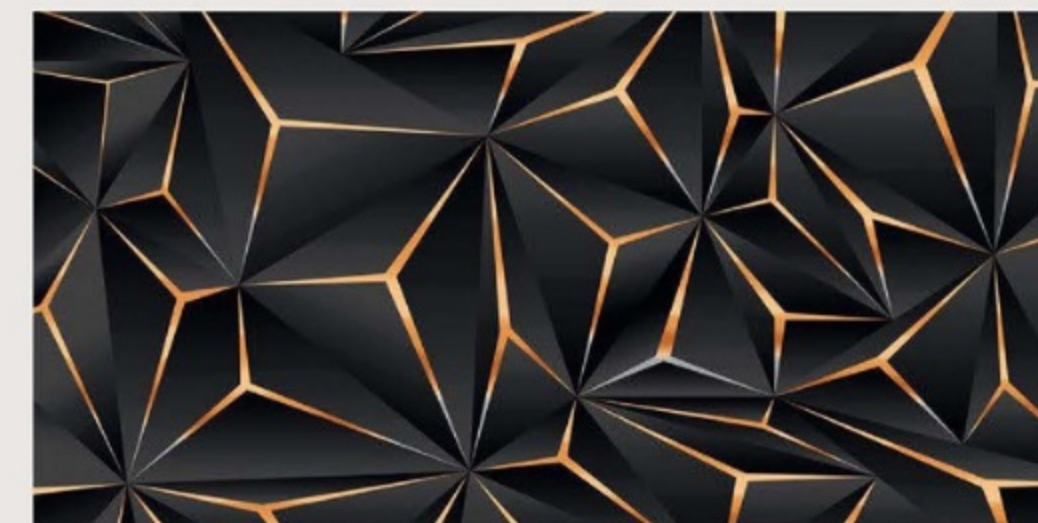

CROSS ART

size
600x1200mm

surface
High Glossy

Faces
4