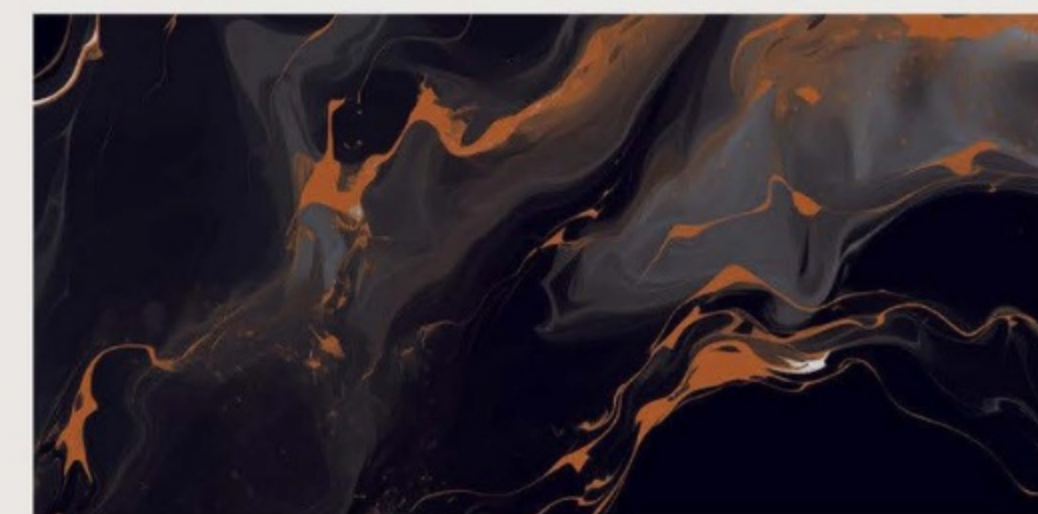

ARTIA BROWN

size
600x1200mm

surface
High Glossy

Faces
3