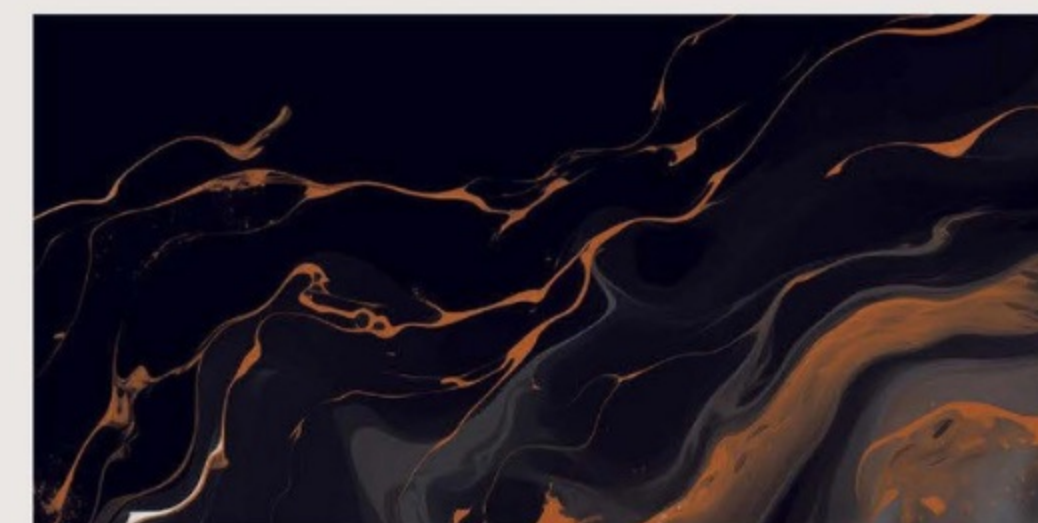

ARTIA BROWN

size
600x1200mm

surface
High Glossy

Faces
3