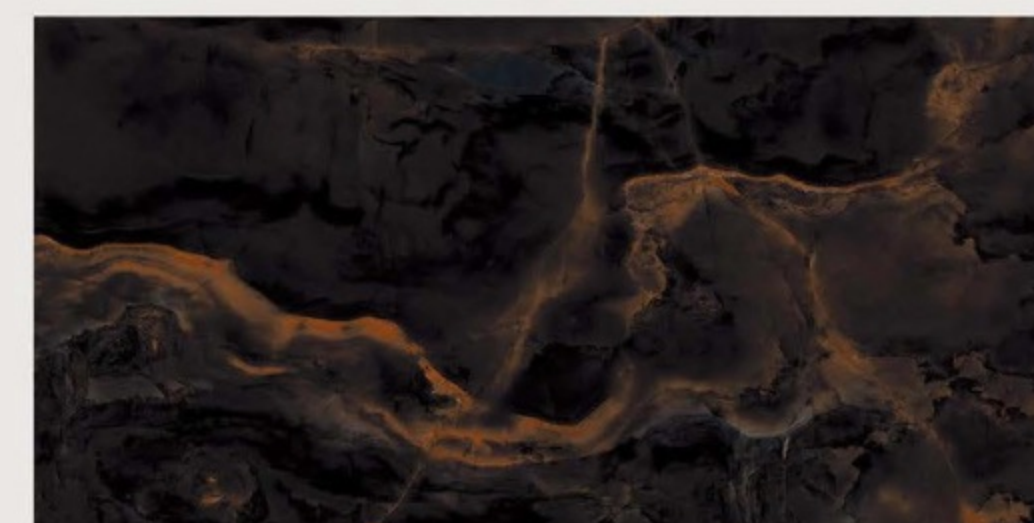

COPPER SKY

size
600x1200mm

surface
High-Glossy

Faces
5