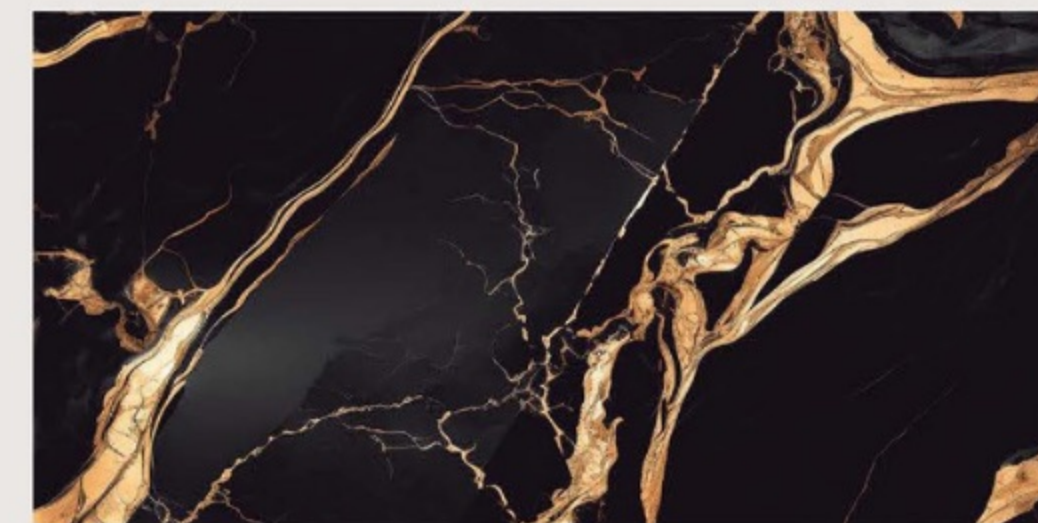

OPERA BLACK

size
600x1200mm

surface
High Glossy

Faces
3