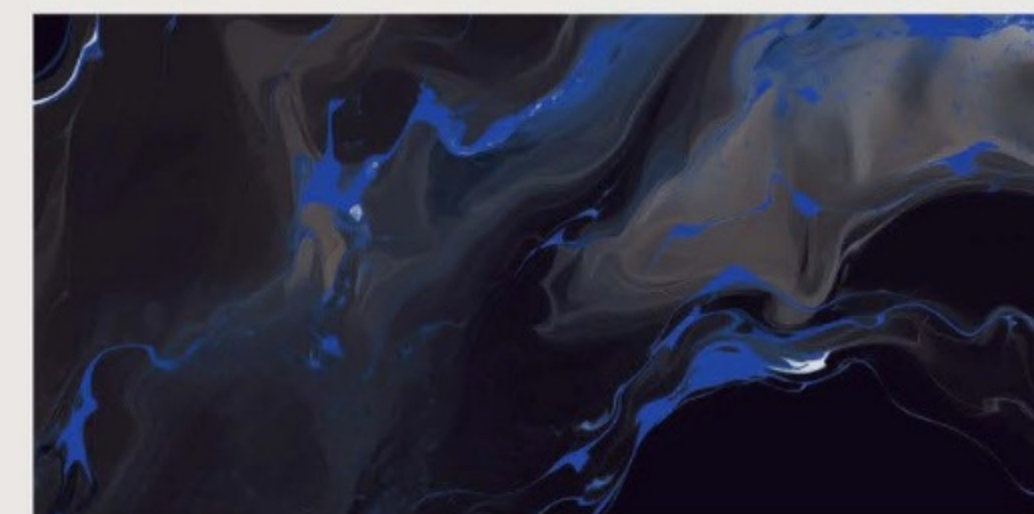

ARTIA BLUE

size
600x1200mm

surface
High Glossy

Faces
3