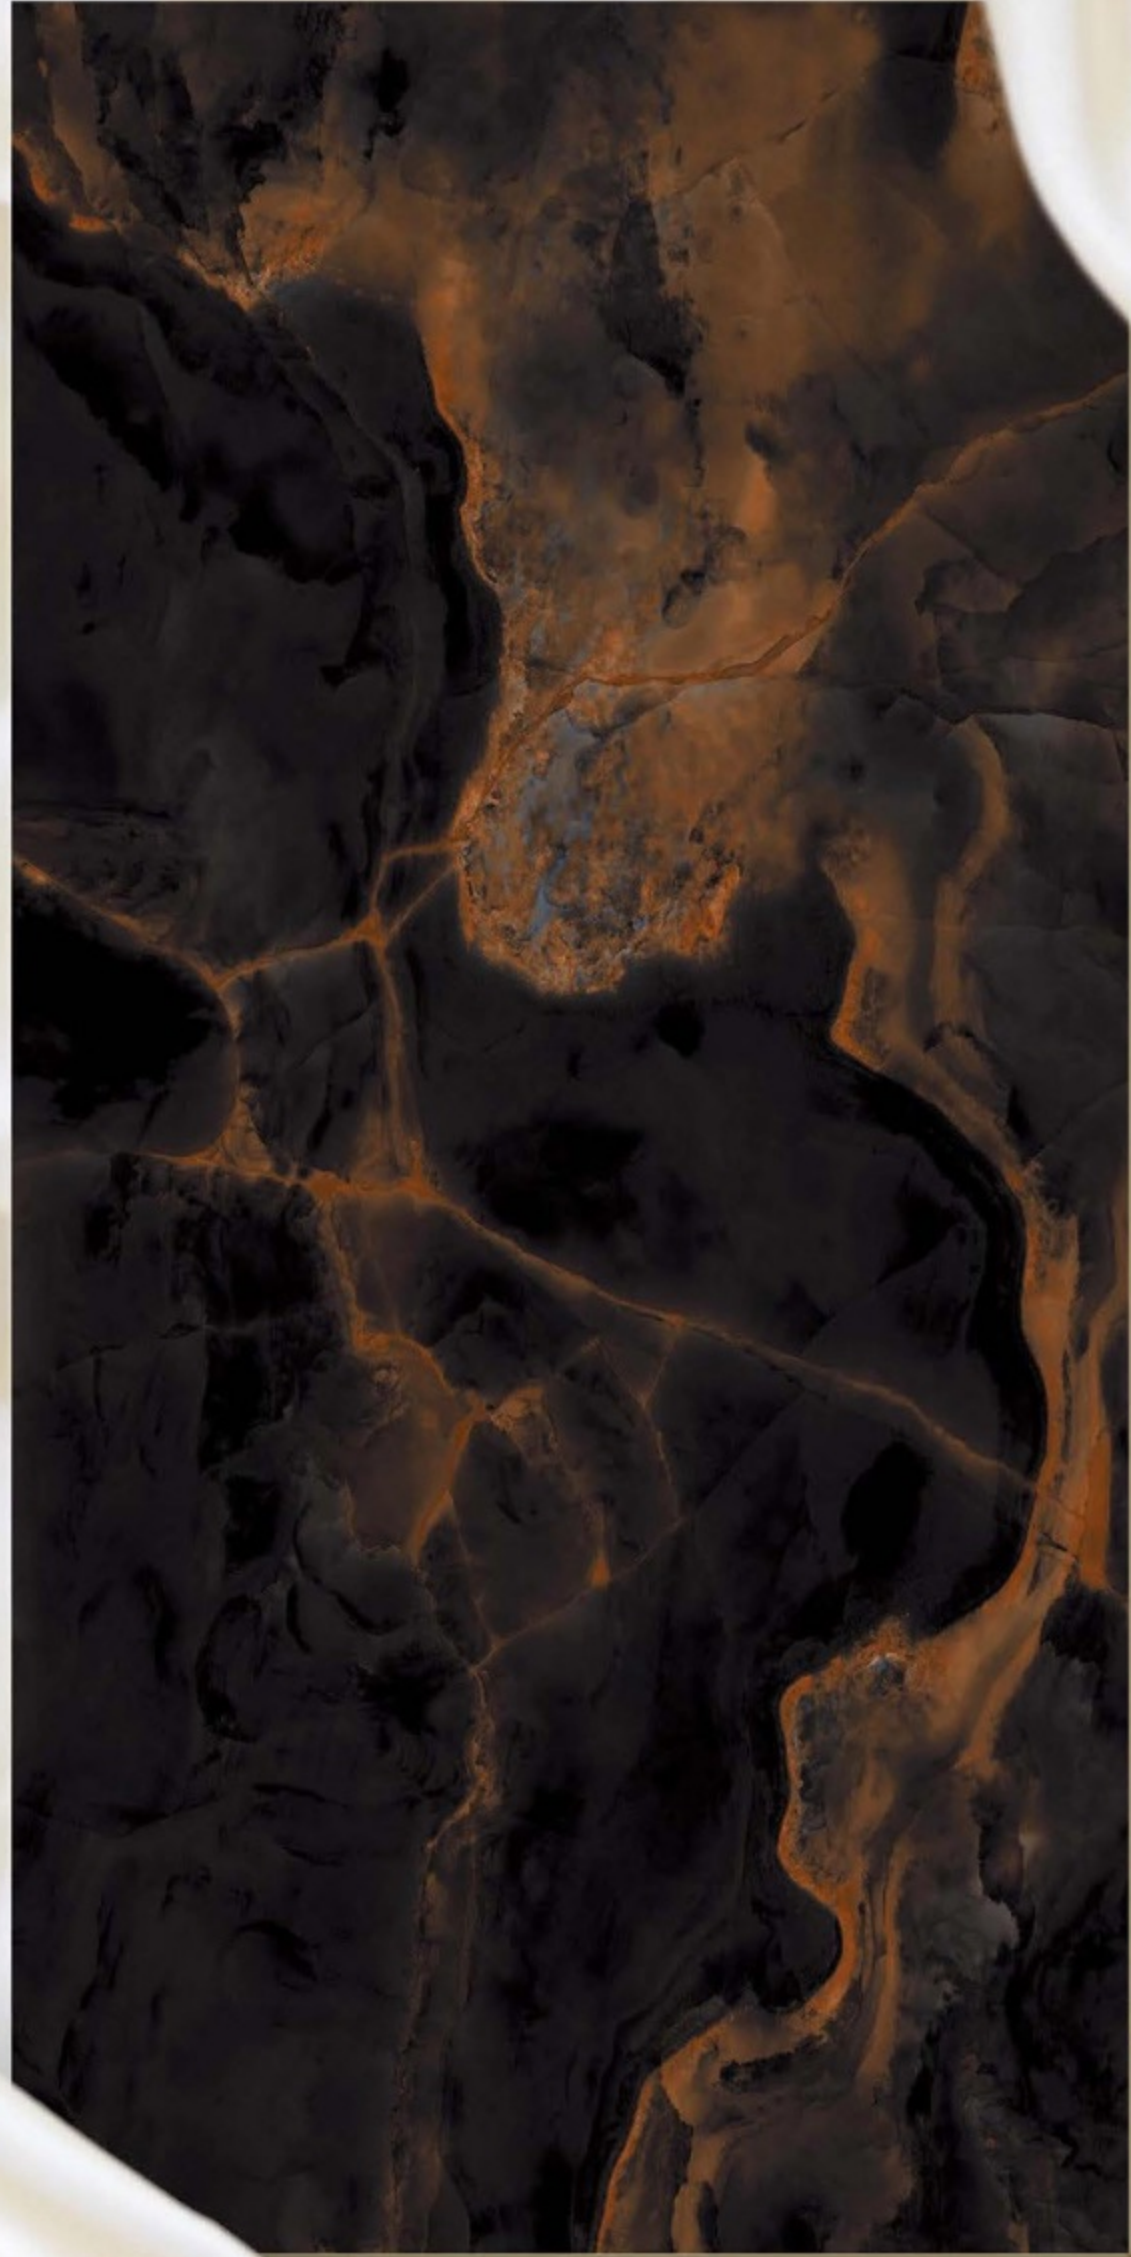

# COPPER SKY

Copper Sky Marble is a stunning natural stone renowned for its rich coppery hues and intricate veining patterns. Quarried from select regions globally, this marble possesses a unique blend of warm tones, ranging from deep oranges to reddish-browns, reminiscent of the colors seen in a vibrant sunset or a coppery sky. The intricate veining adds depth and character to the stone, making it a highly sought-after material for architectural and interior design projects.