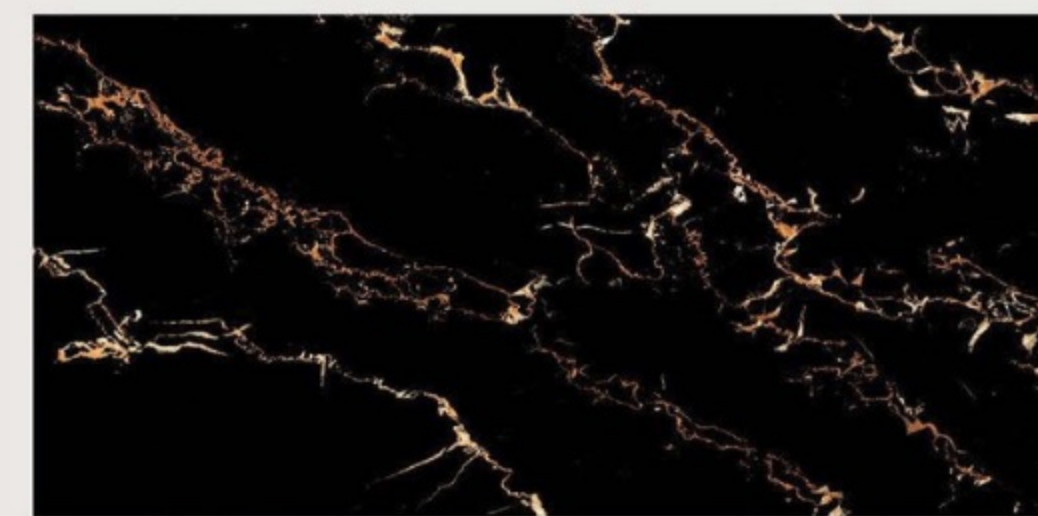

PORTICO BLACK

size
600x1200mm

surface
High Glossy

Faces
3