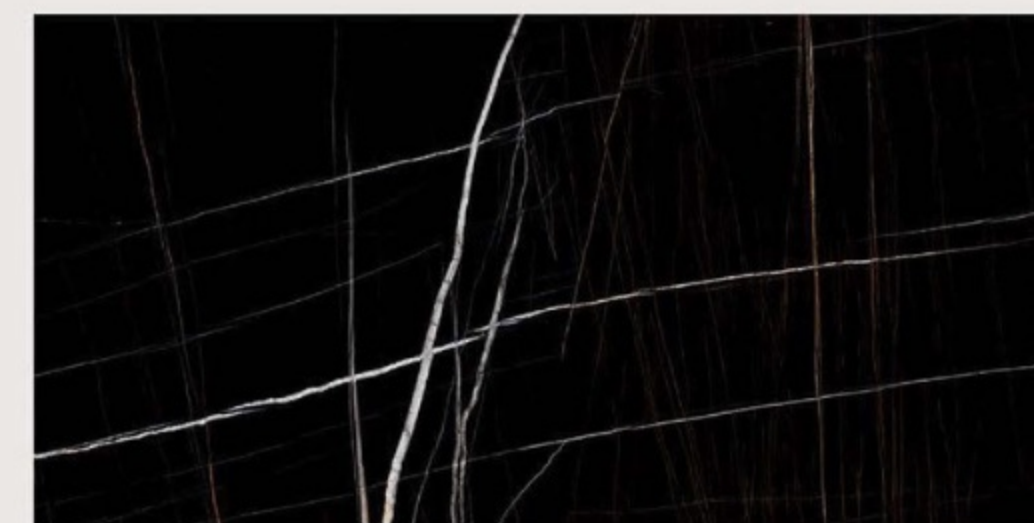

SAINT BLACK

size
600x1200mm

surface
High-Glossy

Faces
5