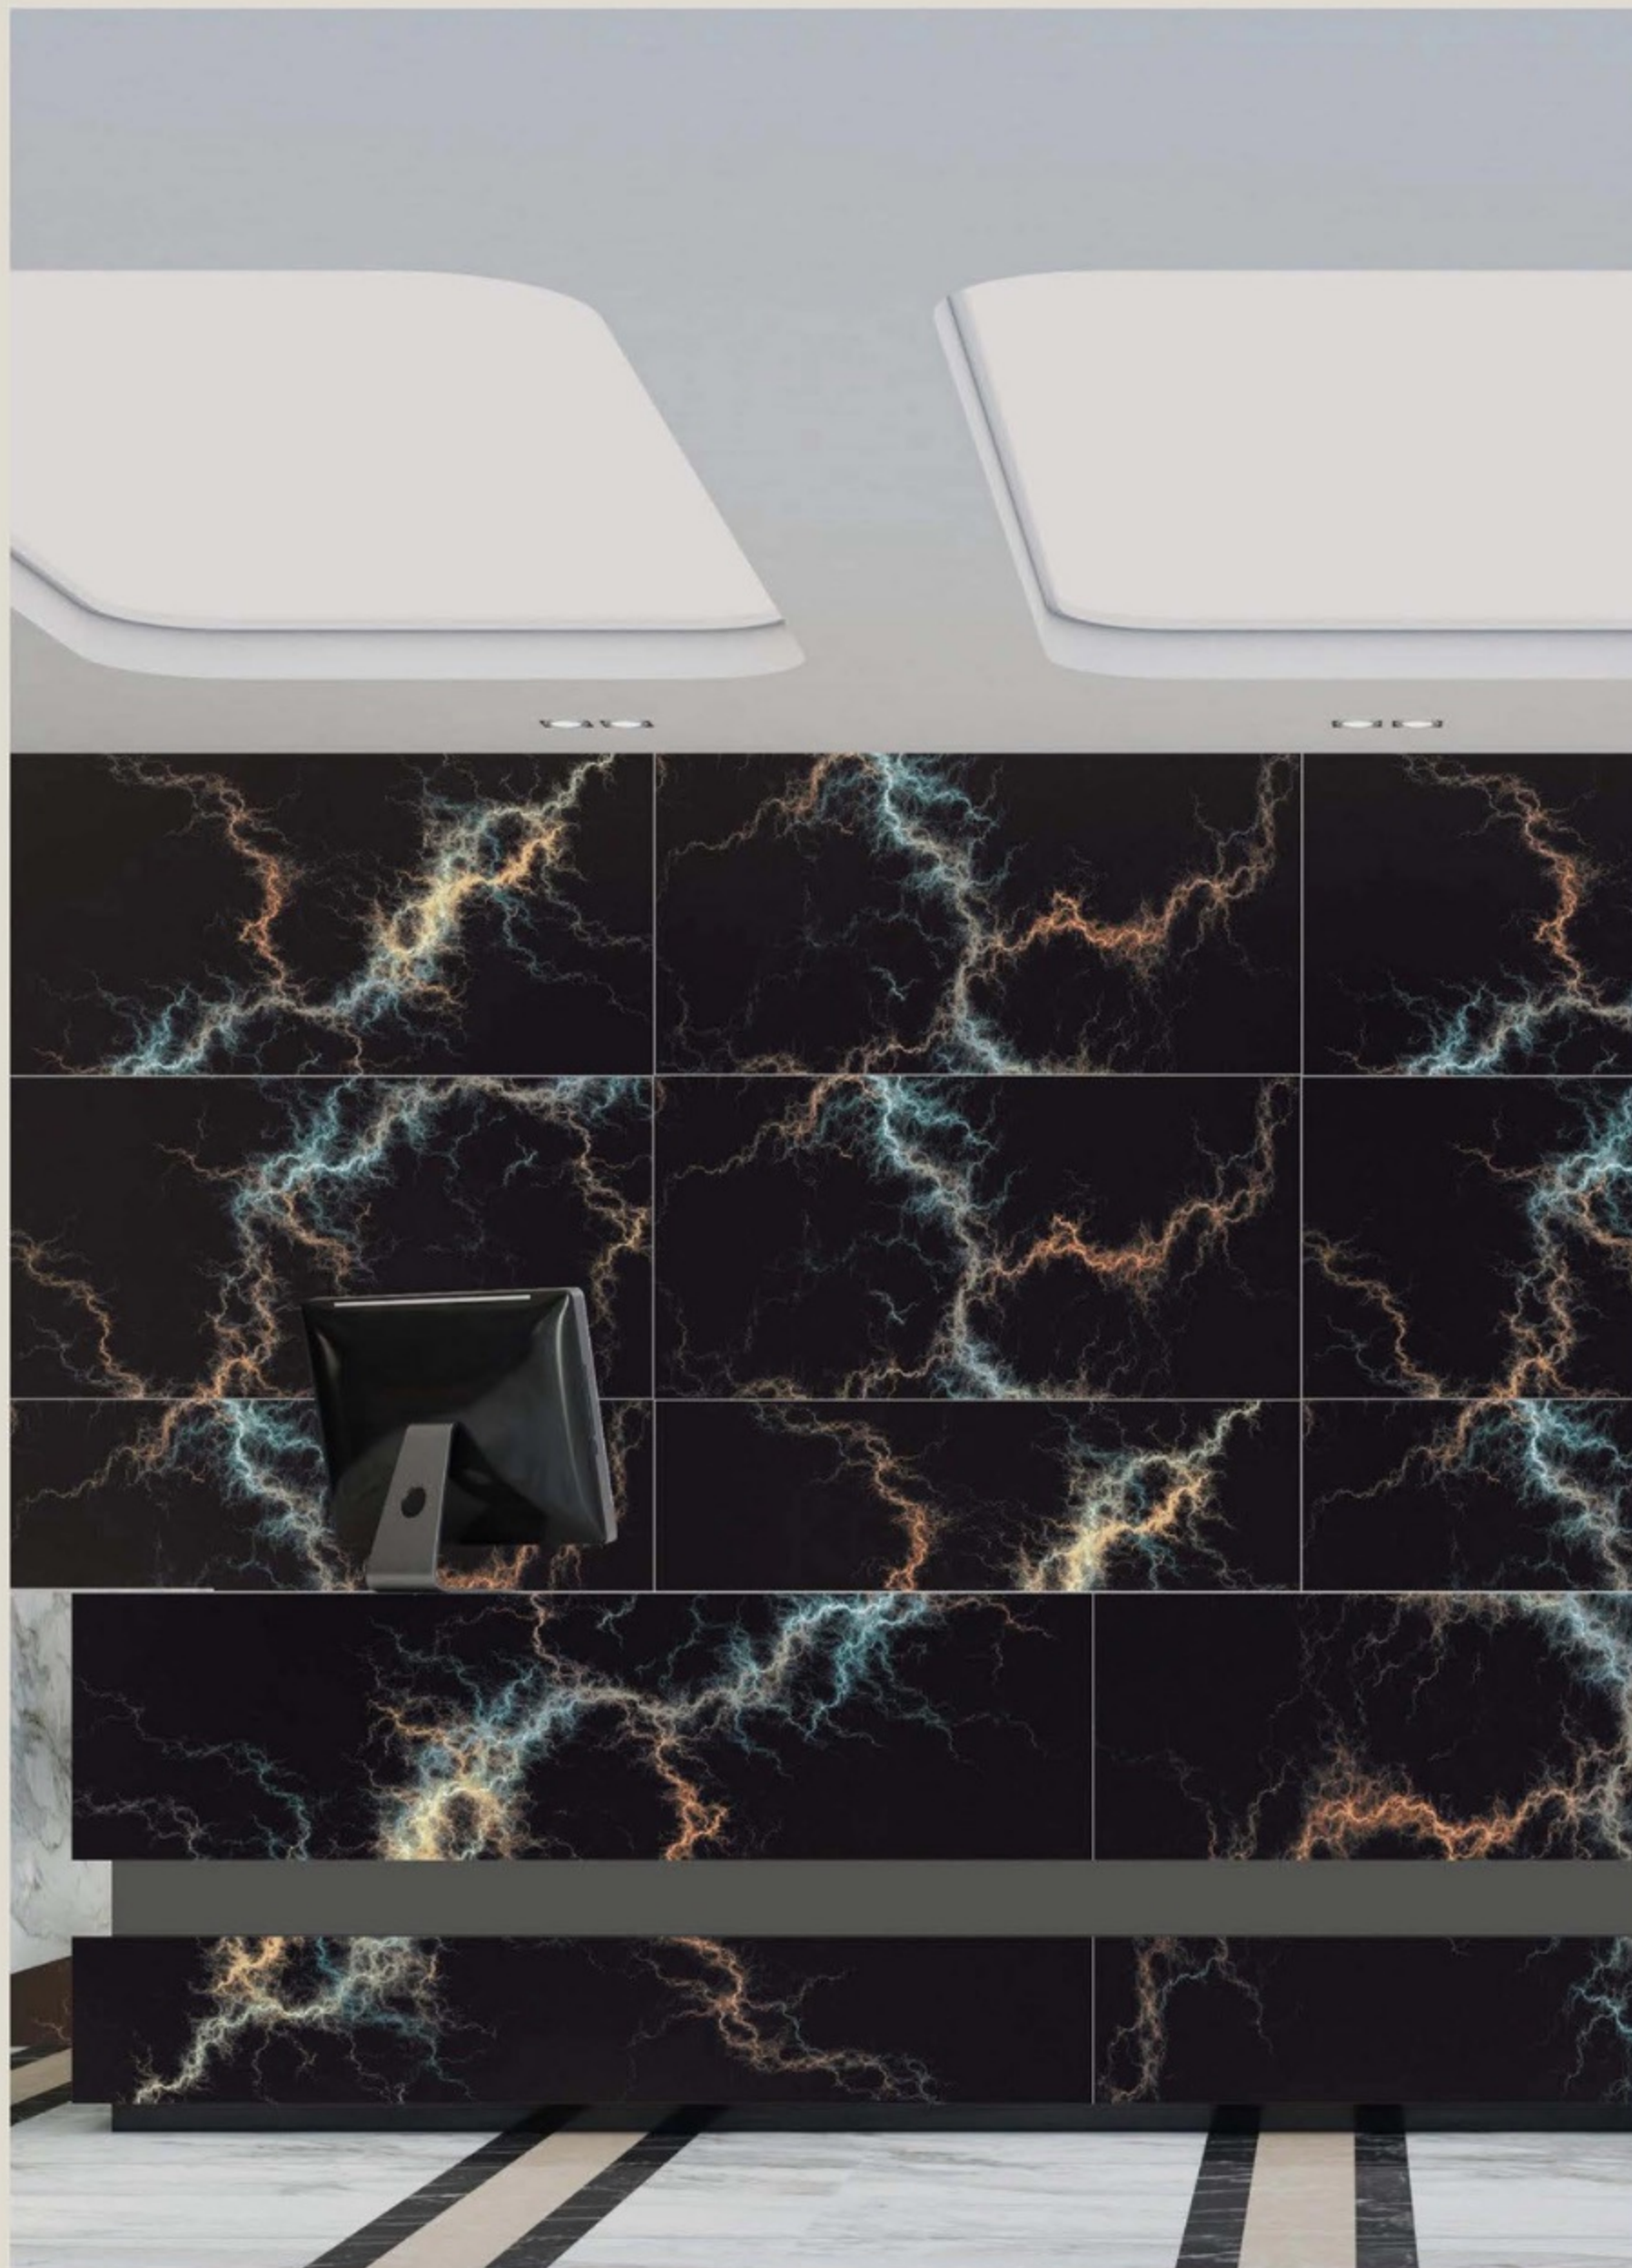

# FLEX BLACK

size  
600x1200mm

surface  
High Glossy

Faces  
3