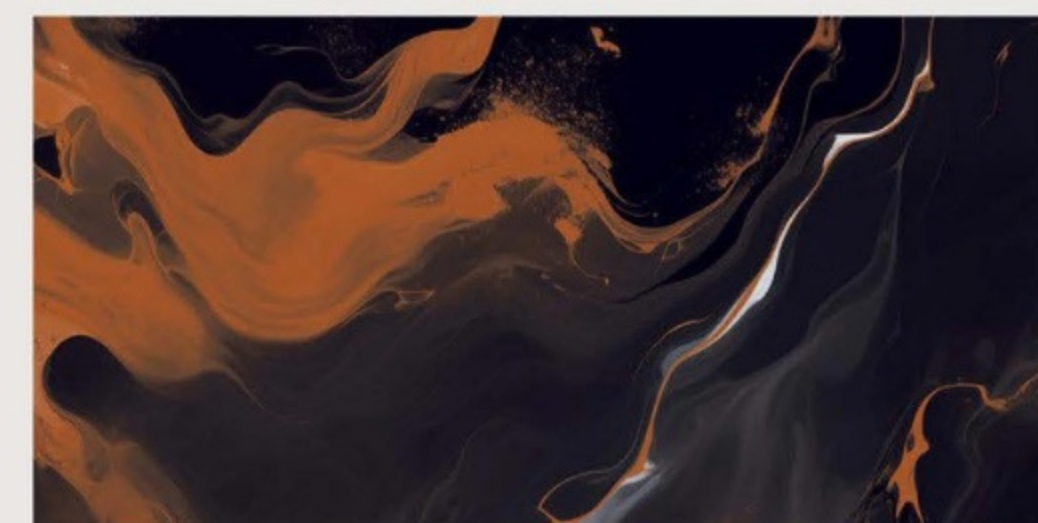

ARTIA BROWN

size
600x1200mm

surface
High Glossy

Faces
3