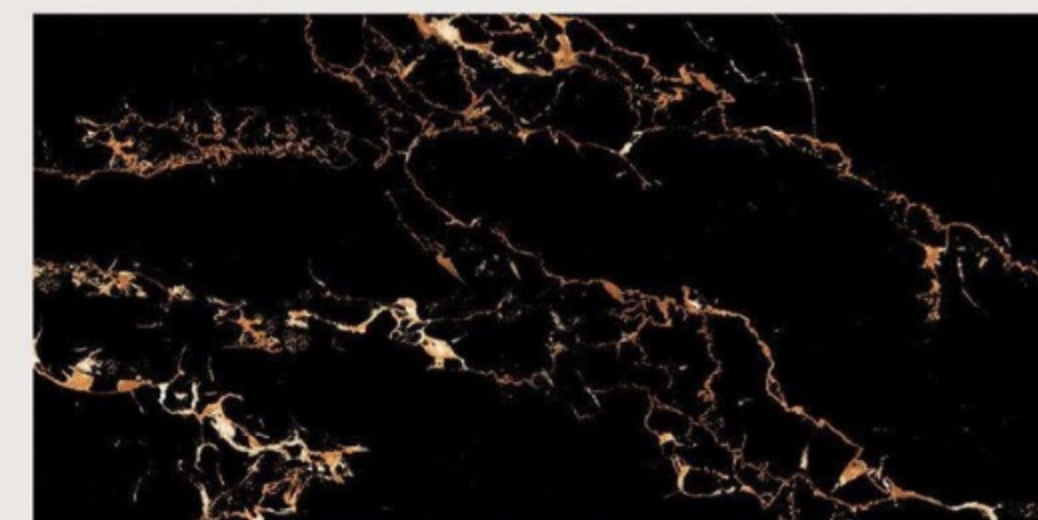

PORTICO BLACK

size
600x1200mm

surface
High Glossy

Faces
3