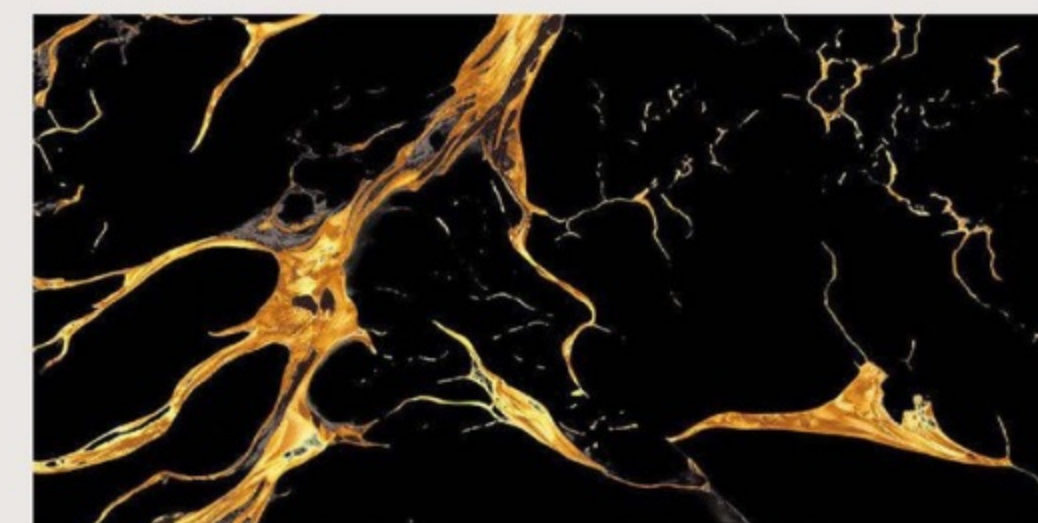

AURA NERO

size
600x1200mm

surface
High Glossy

Faces
3