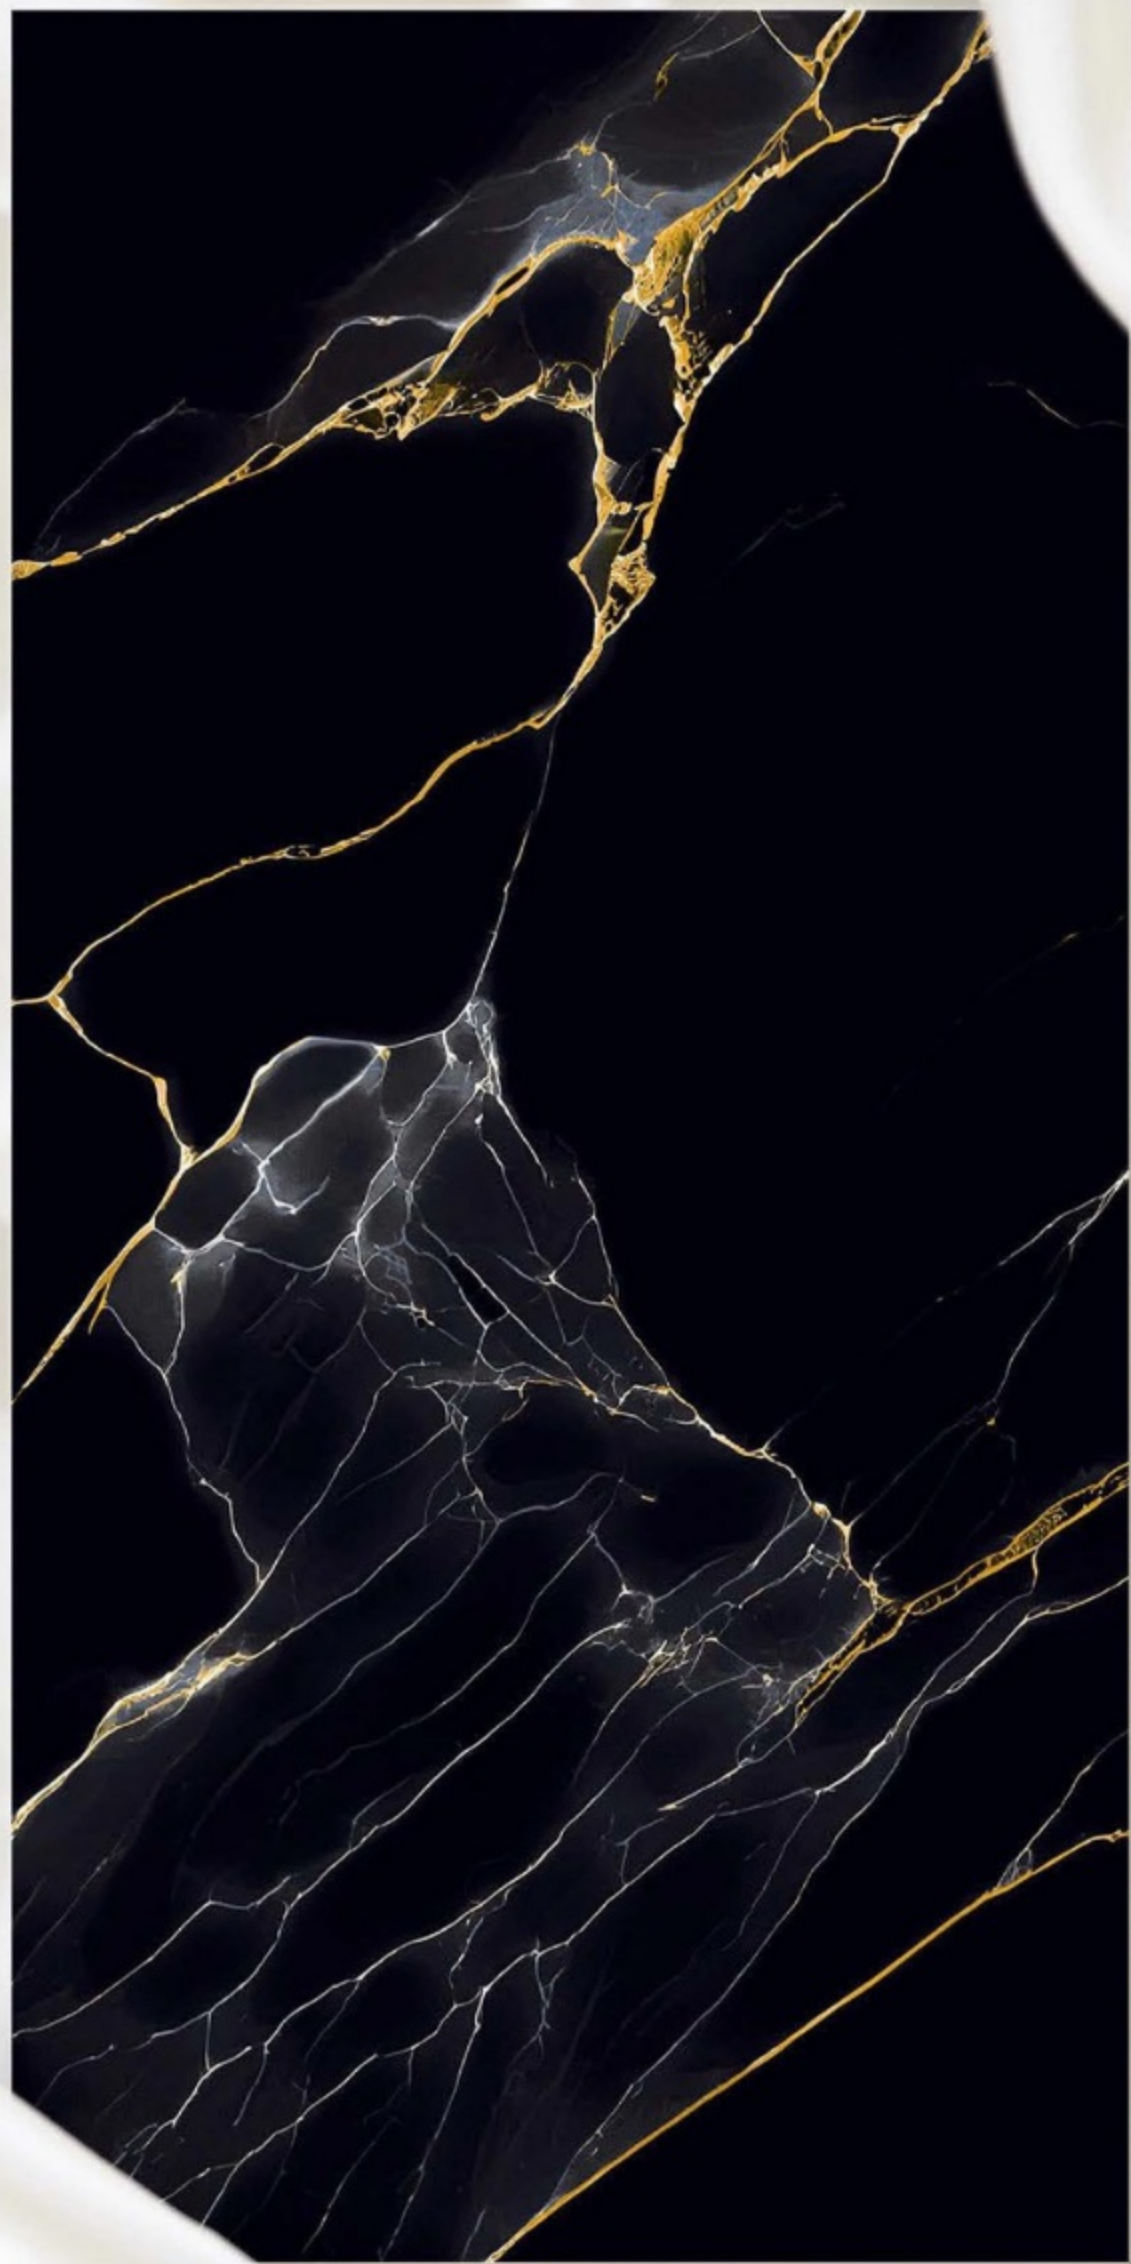

BELONA GOLD

Lunar
collection