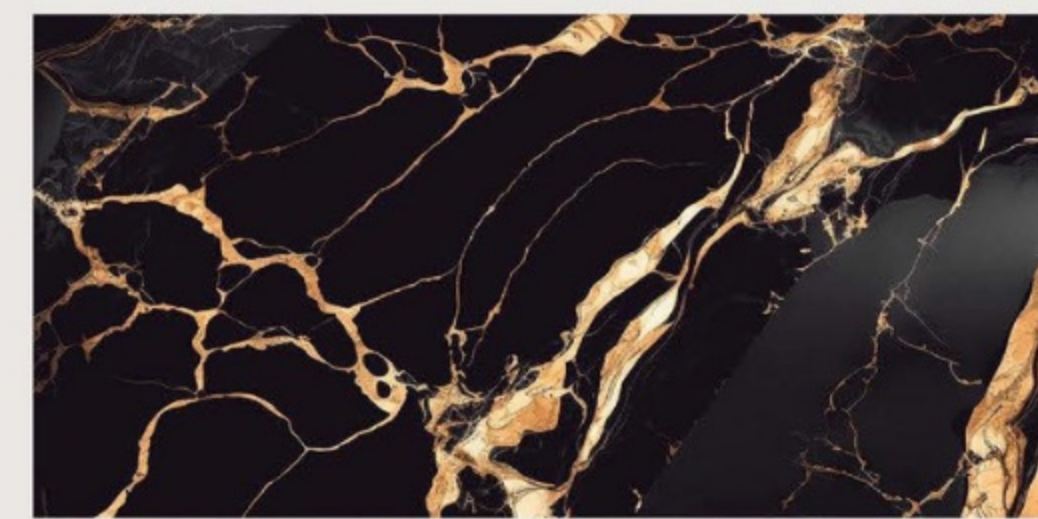

OPERA BLACK

size
600x1200mm

surface
High Glossy

Faces
3