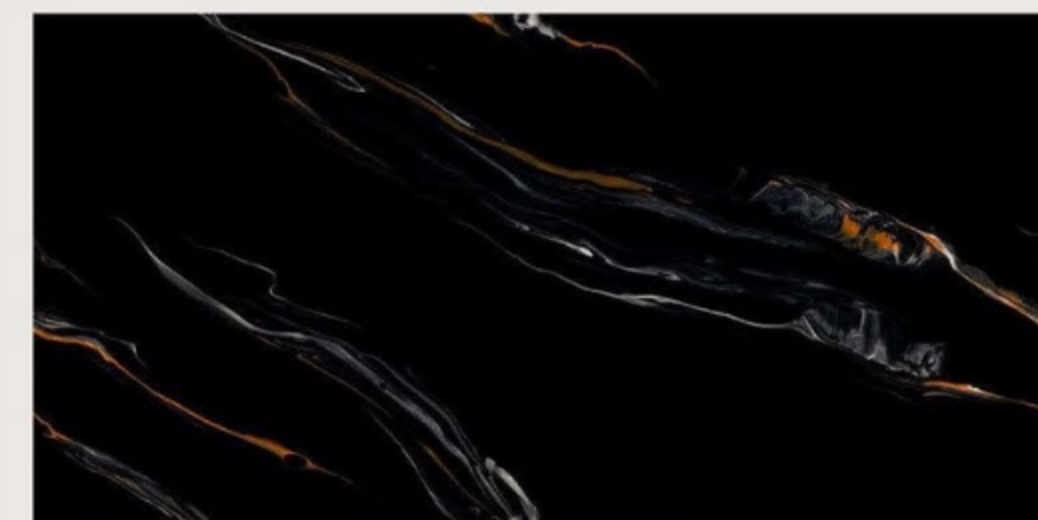

EM_
BERNAU
BLACK

size
600x1200mm

surface
High Glossy

Faces
4