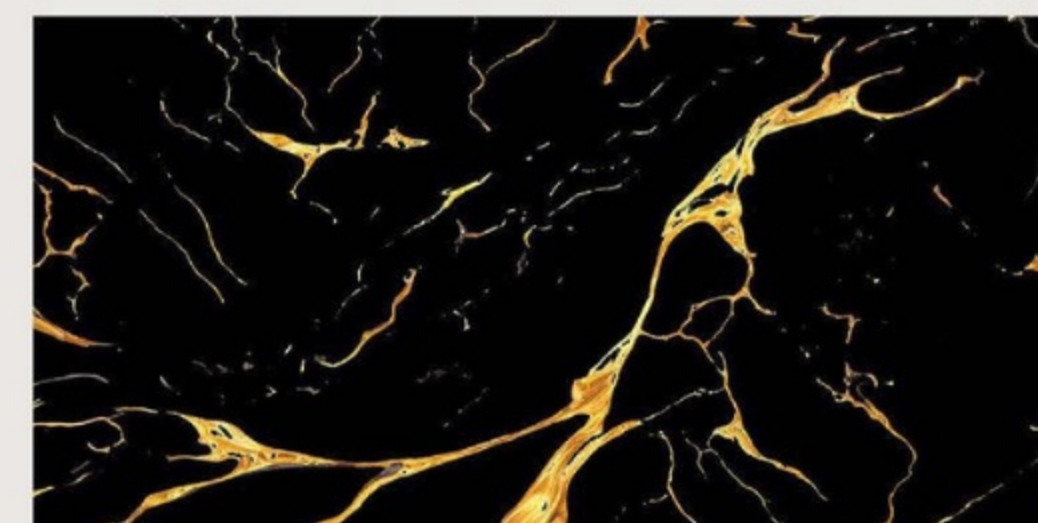

AURA NERO

size
600x1200mm

surface
High Glossy

Faces
3