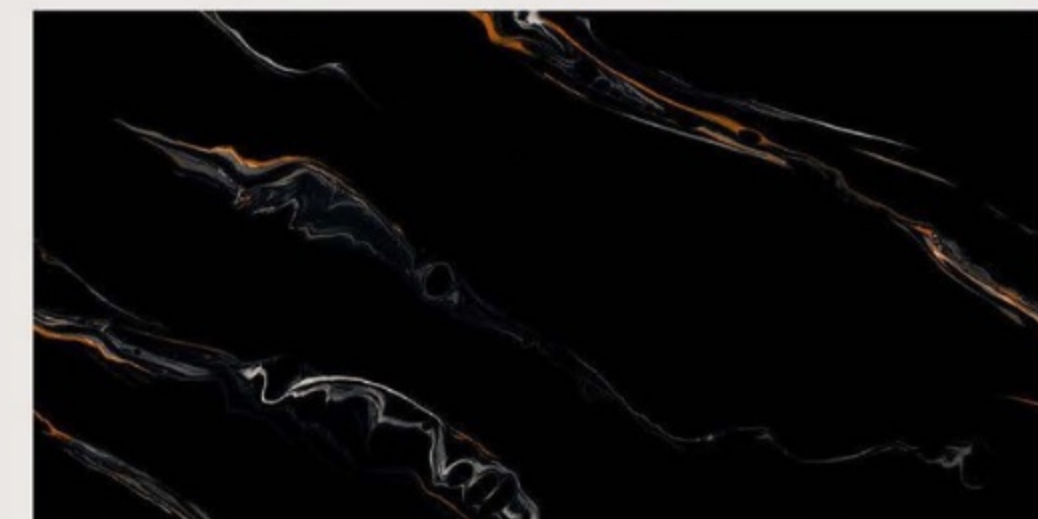

EM_
BERNAU
BLACK

size
600x1200mm

surface
High Glossy

Faces
4