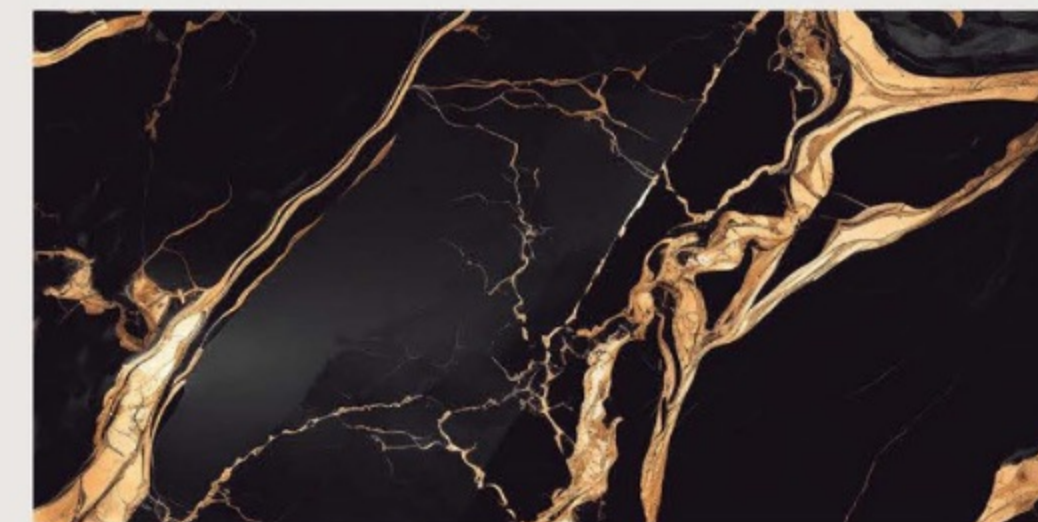

OPERA BLACK

size
600x1200mm

surface
High Glossy

Faces
3