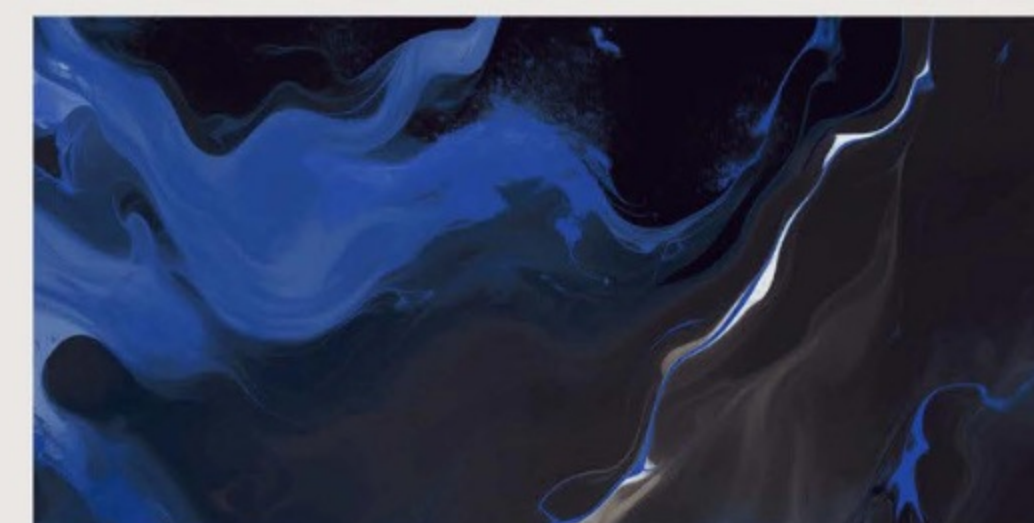

ARTIA BLUE

size
600x1200mm

surface
High Glossy

Faces
3