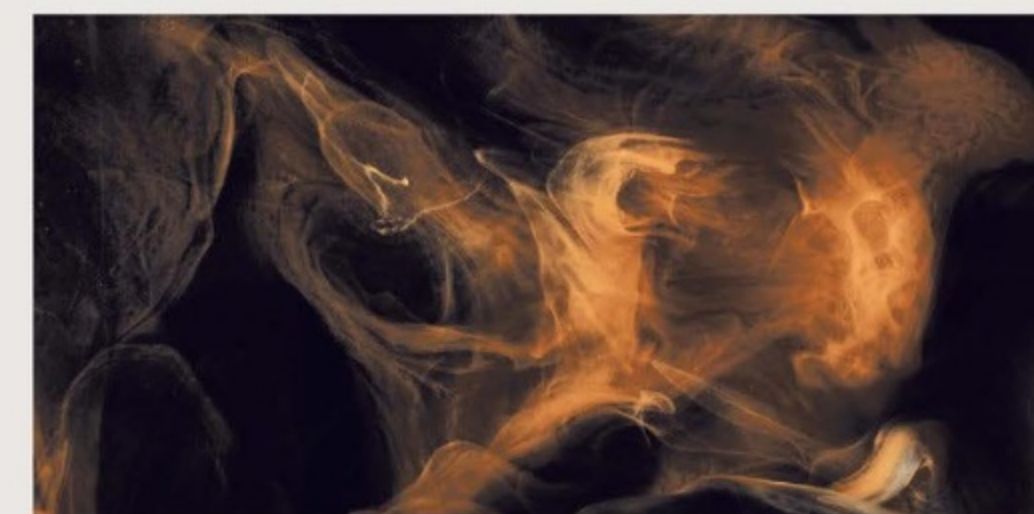

LAVA JET

size
600x1200mm

surface
High Glossy

Faces
3