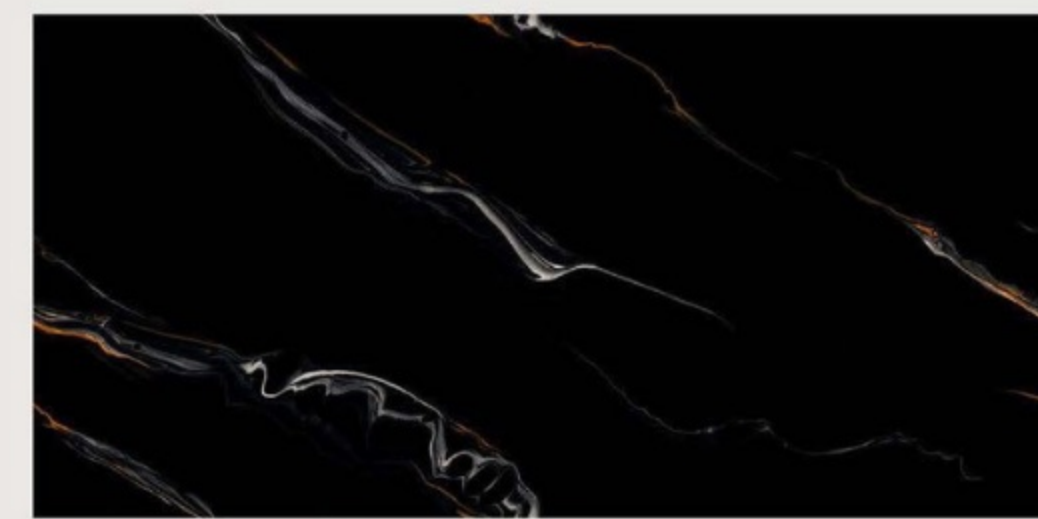

EM_
BERNAU
BLACK

size
600x1200mm

surface
High Glossy

Faces
4