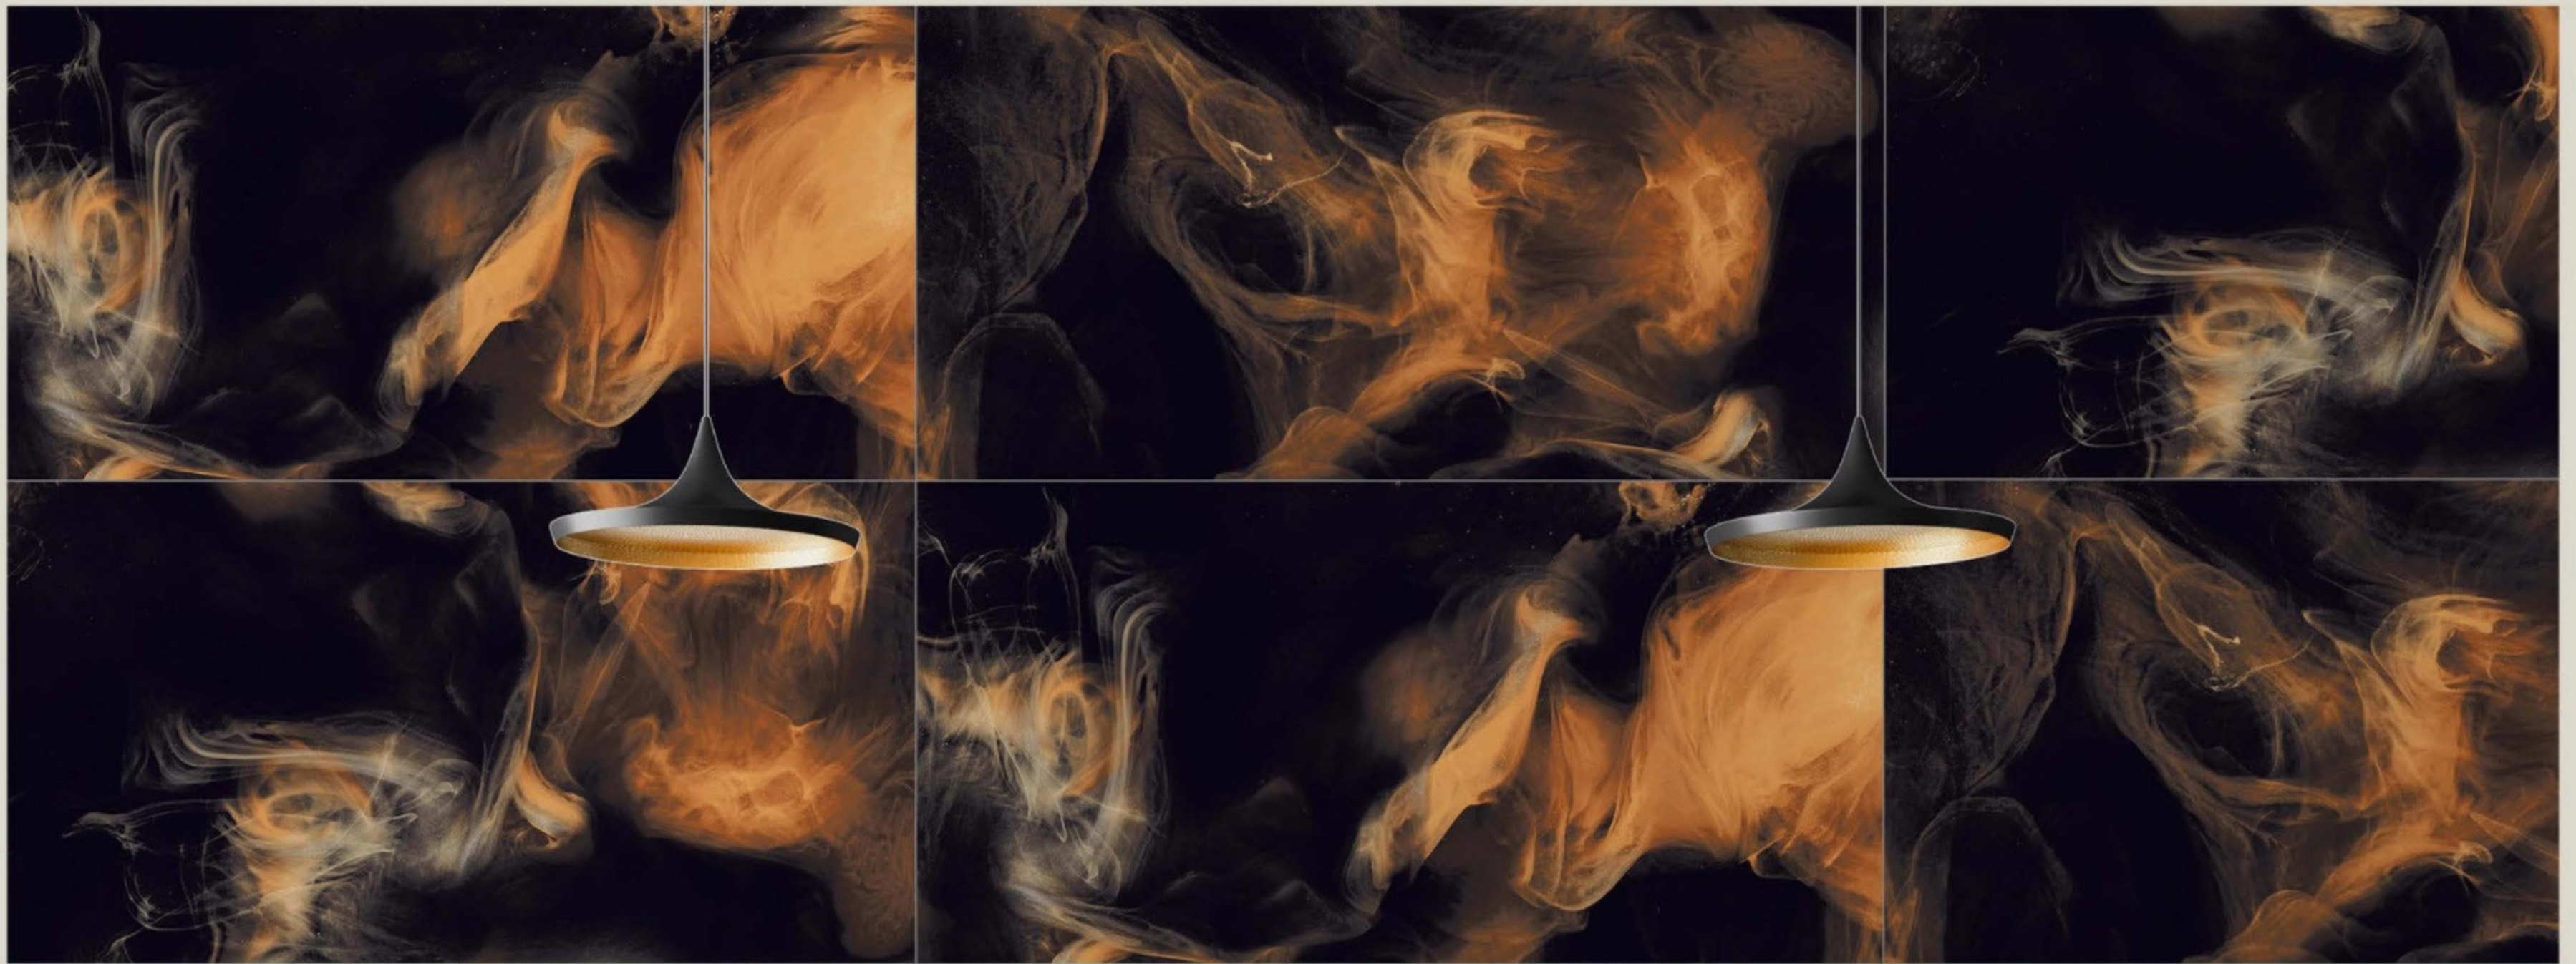

# JET GOLDY

size  
600x1200mm

surface  
High-Glossy

Faces  
5

LAVA  
JET

*Lunar*  
collection