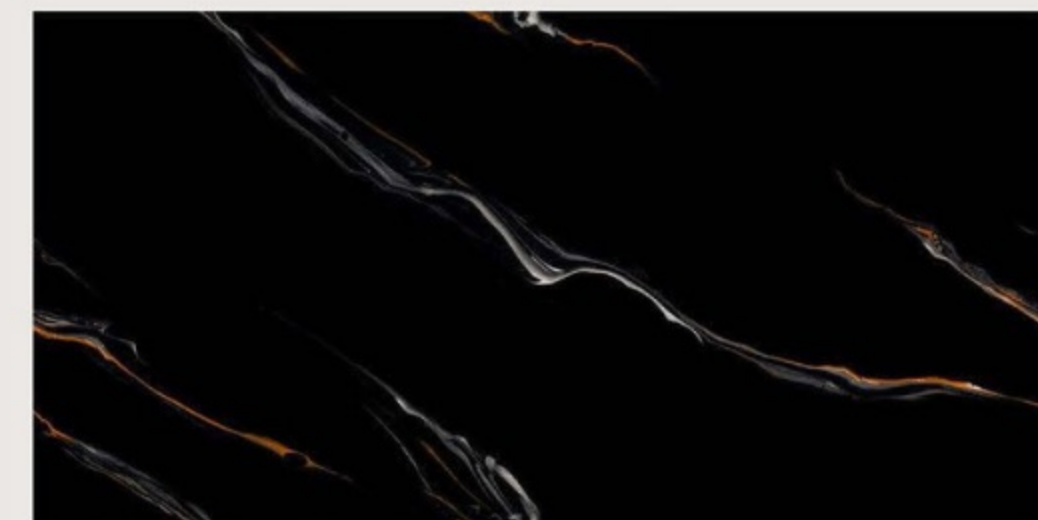

EM_
BERNAU
BLACK

size
600x1200mm

surface
High Glossy

Faces
4