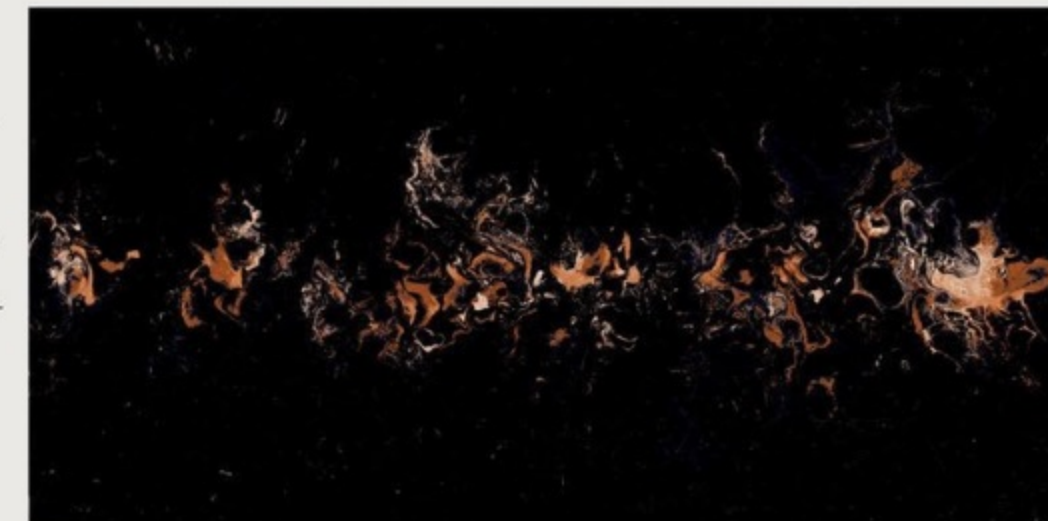

*Super High Glossy*  
*Collection*

---

600x1200MM

DERBY  
BLACK

size  
600x1200mm

surface  
High Glossy

Faces  
3

DERBY  
WHITE