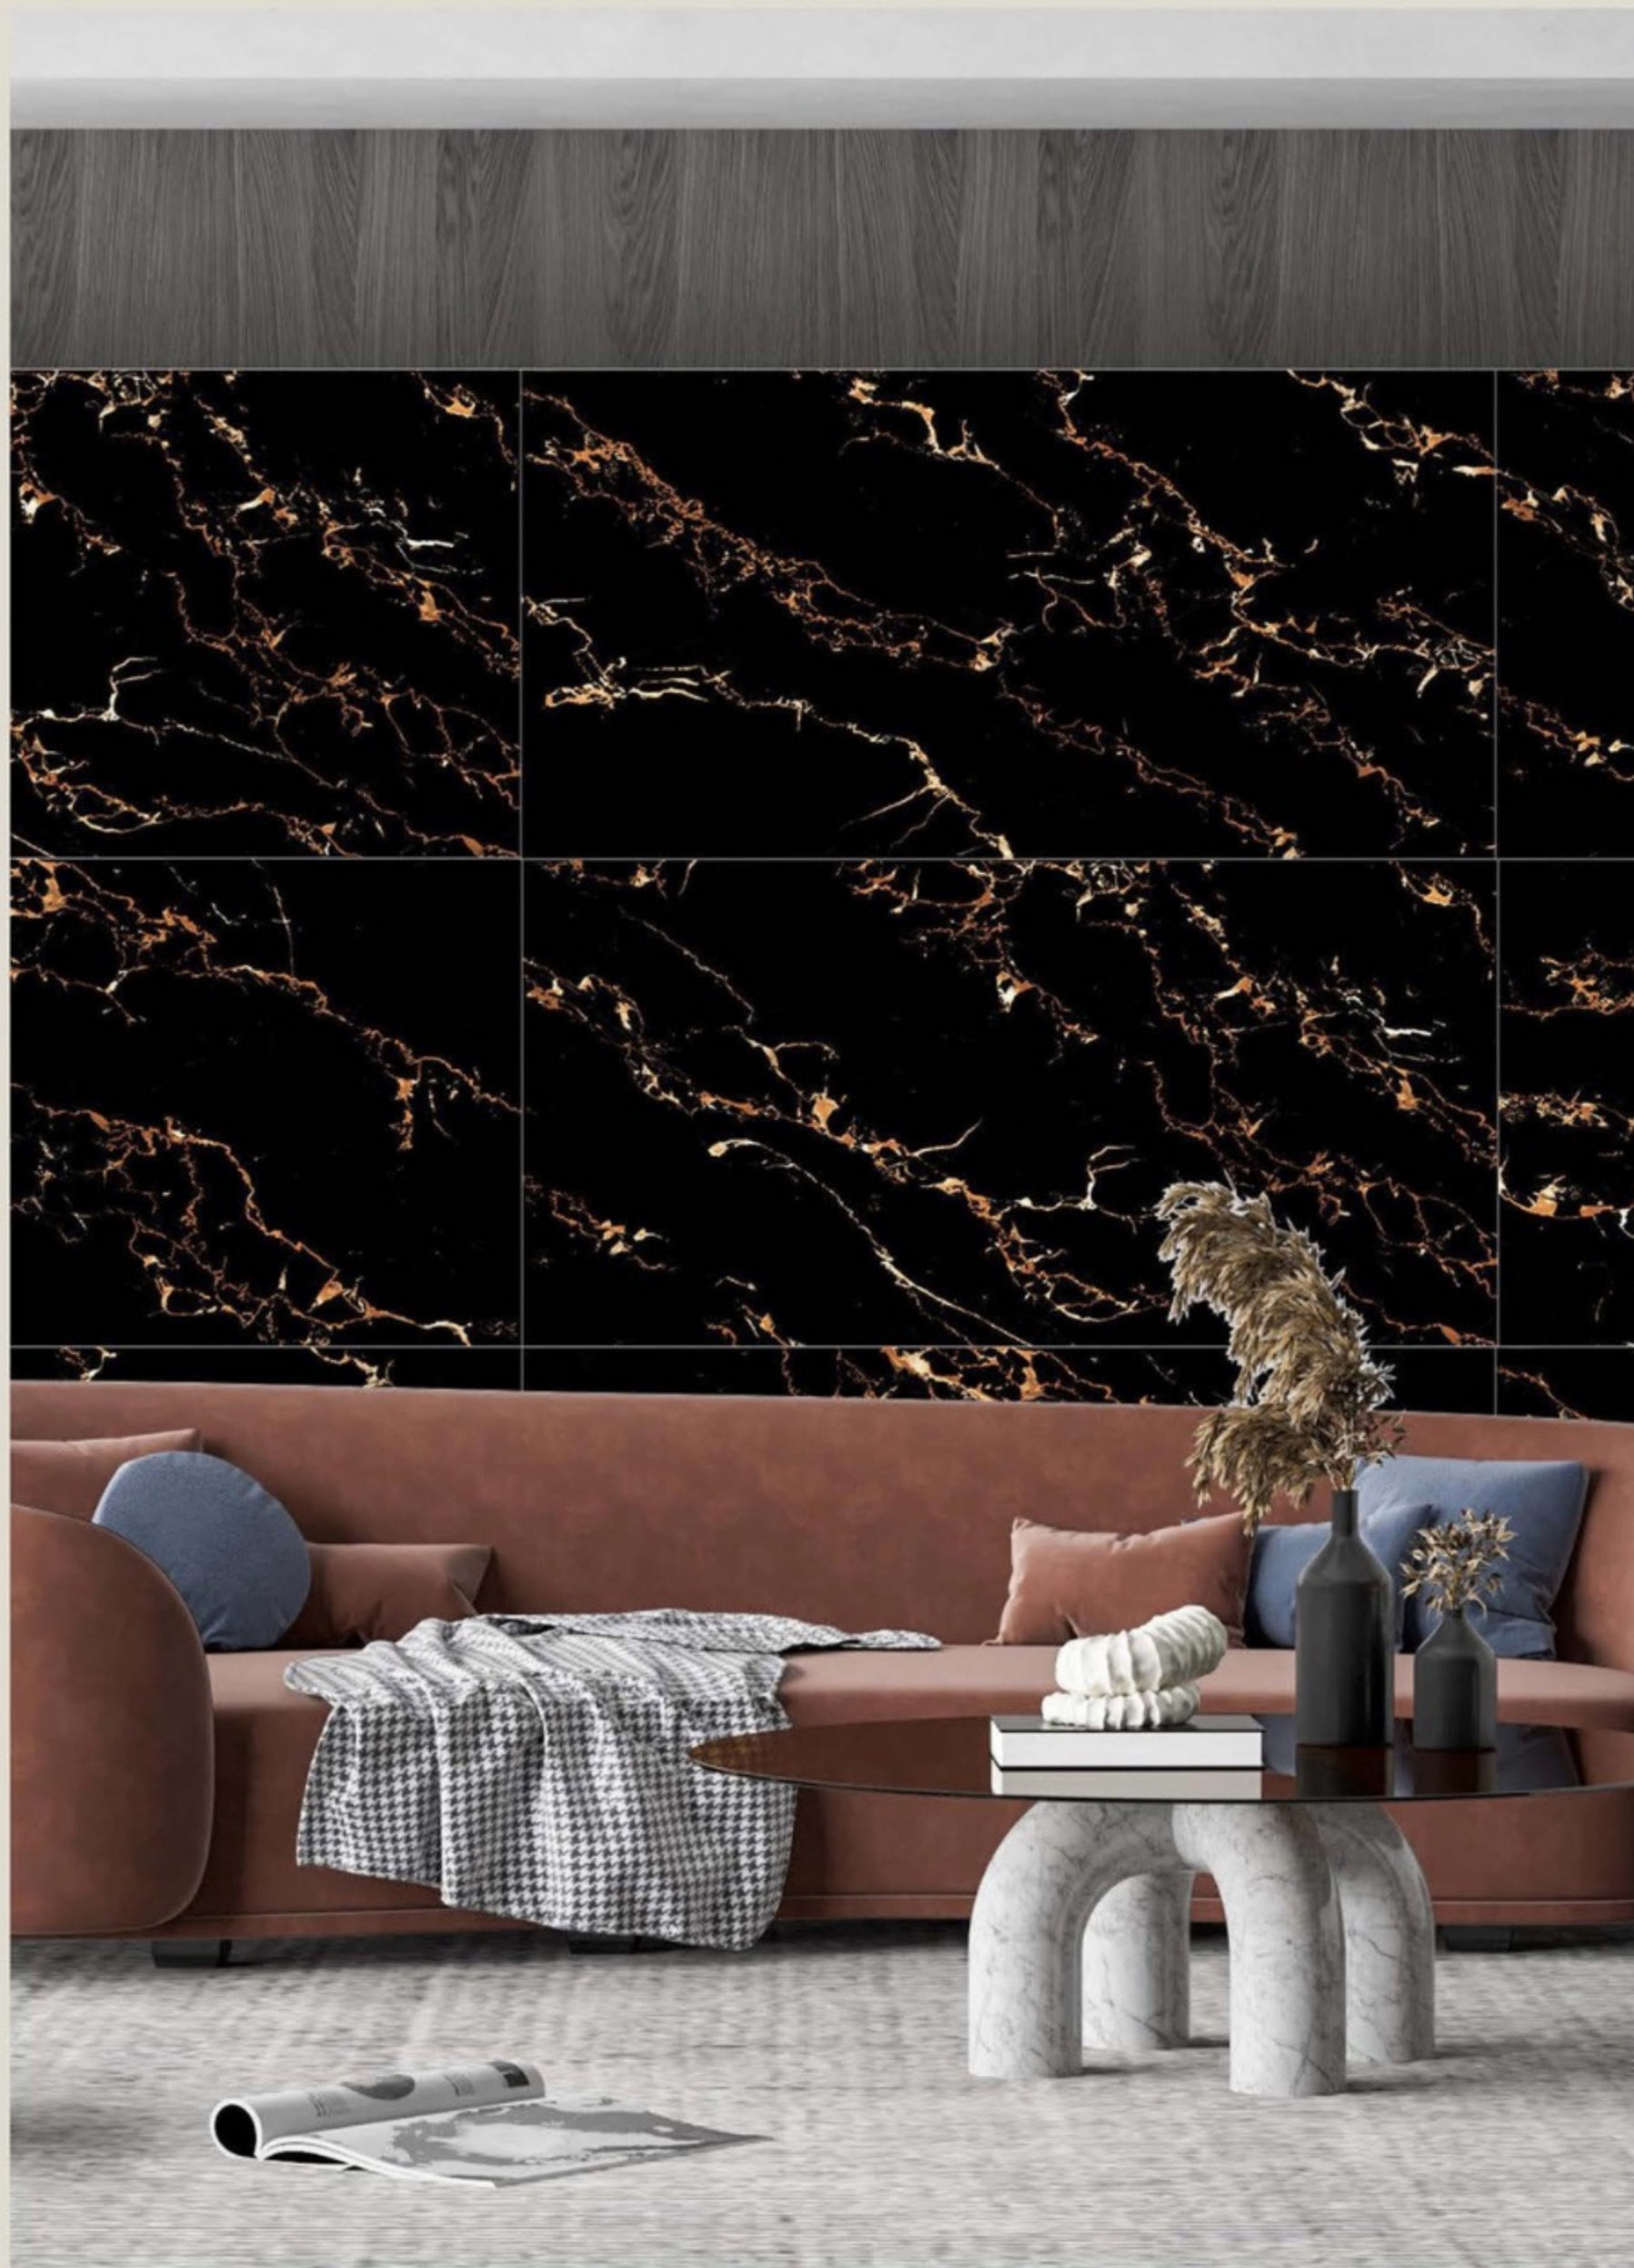

# OPERA BLACK

size  
600x1200mm

surface  
High Glossy

Faces  
3

PORTICO  
BLACK

*Lunar*  
collection

# PORTICO BLACK

size  
600x1200mm

surface  
High Glossy

Faces  
3