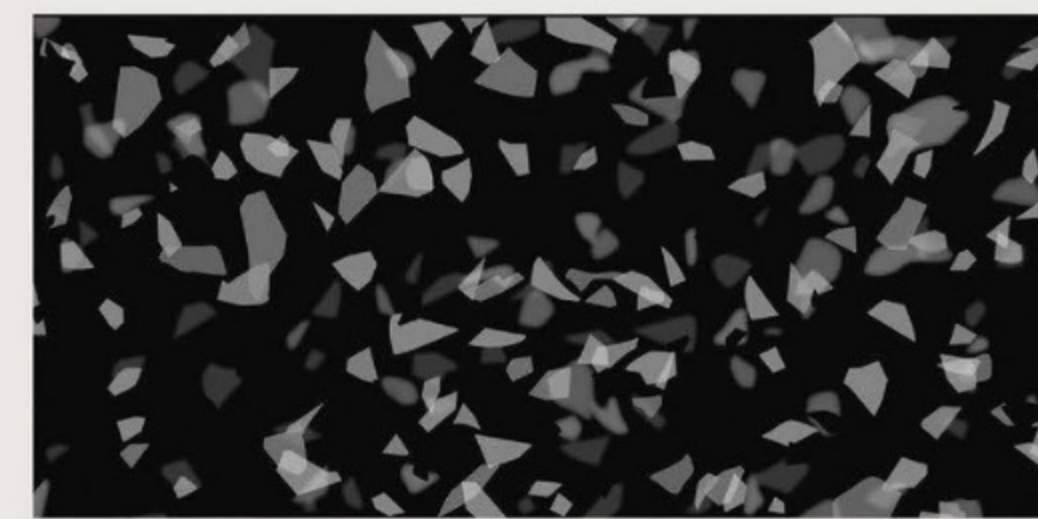

TEFLON BLACK

size
600x1200mm

surface
High Glossy

Faces
4