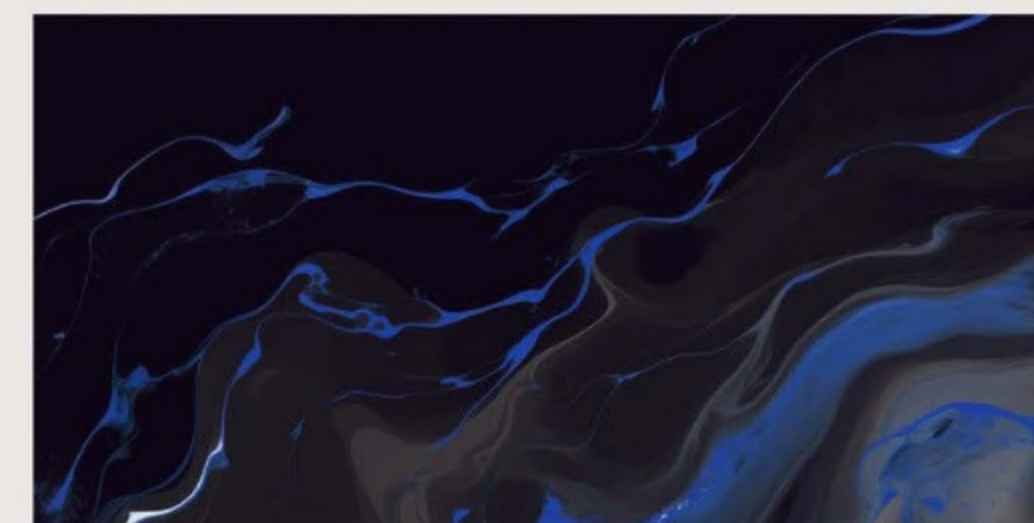

ARTIA BLUE

size
600x1200mm

surface
High Glossy

Faces
3