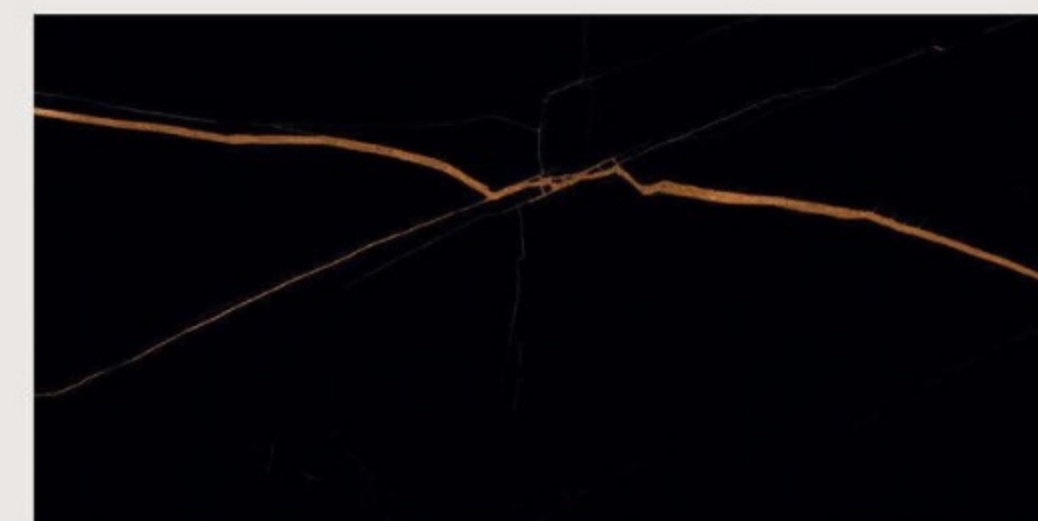

SPIDER BROWN

size
600x1200mm

surface
High-Glossy

Faces
4