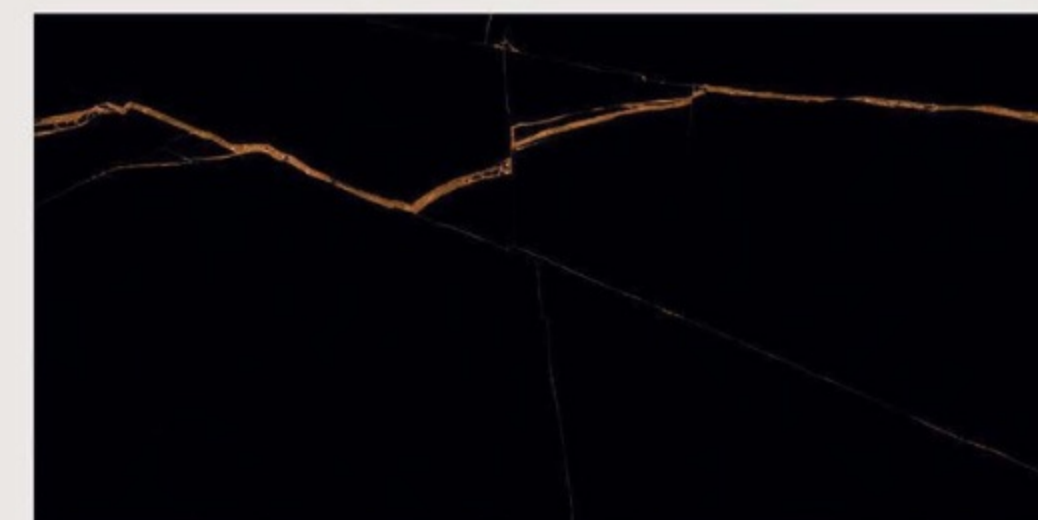

SPIDER BROWN

size
600x1200mm

surface
High-Glossy

Faces
4