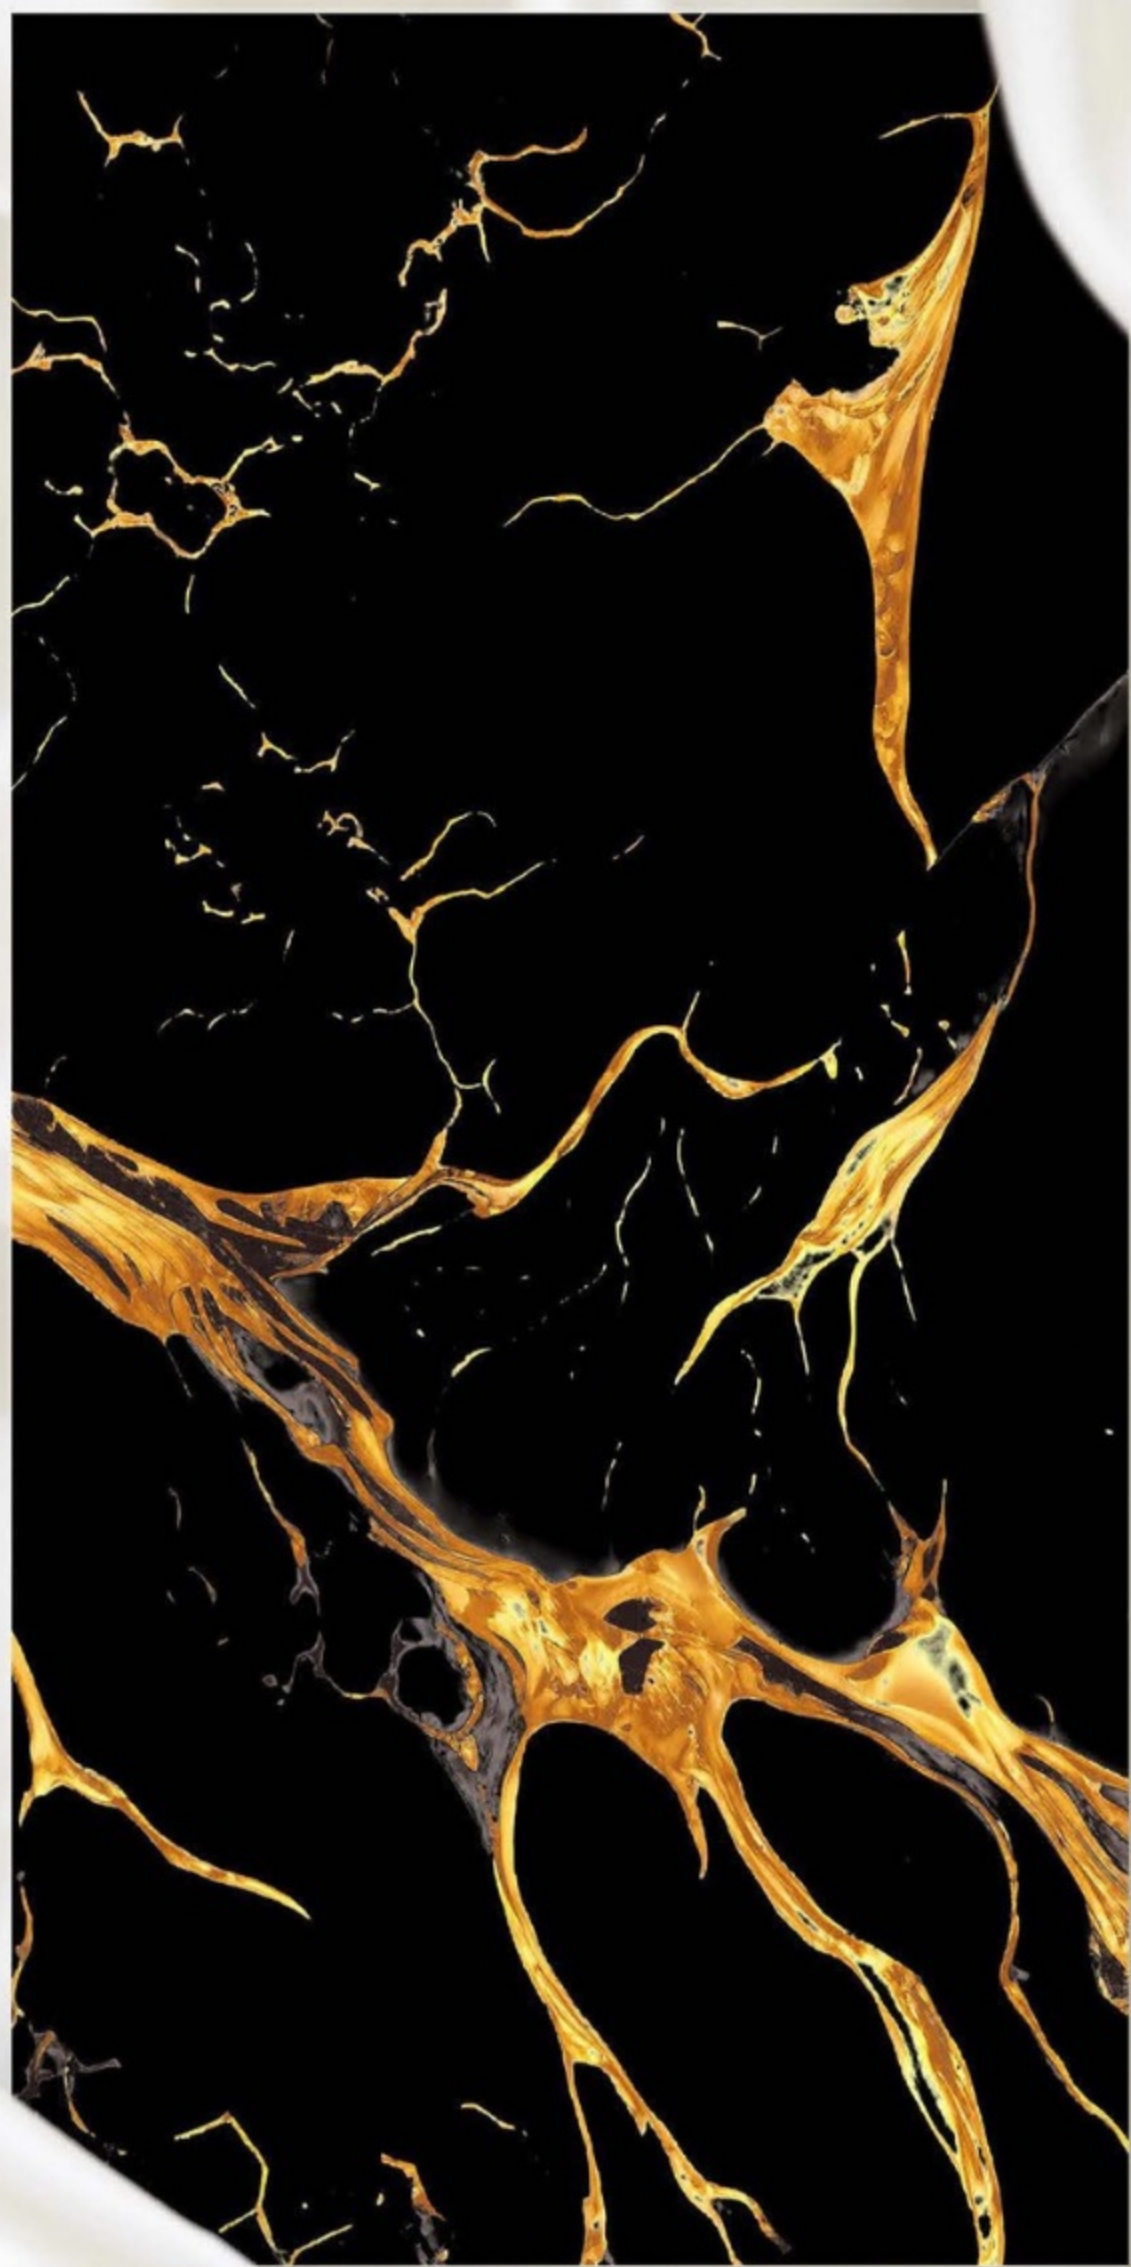

AURA
NERO

Lunar
collection