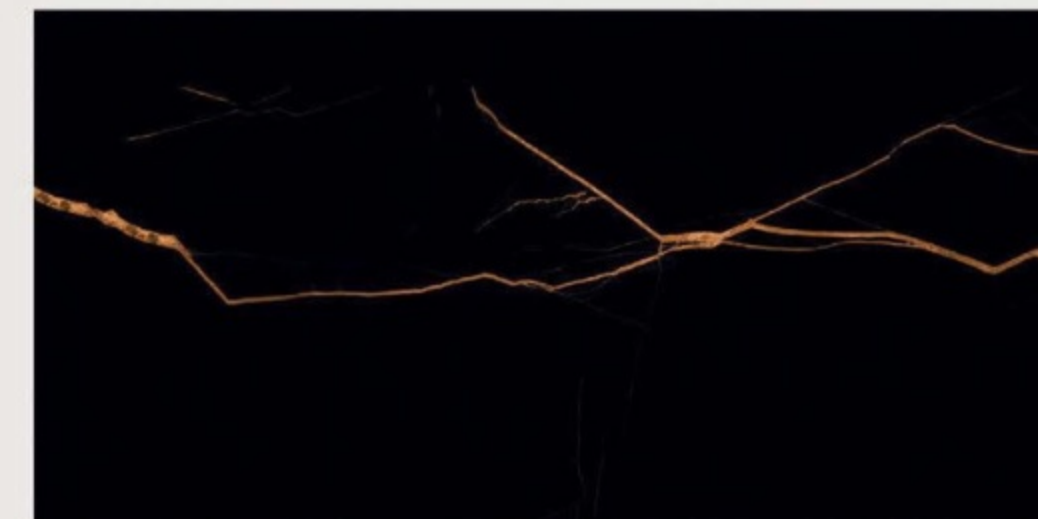

SPIDER BROWN

size
600x1200mm

surface
High-Glossy

Faces
4