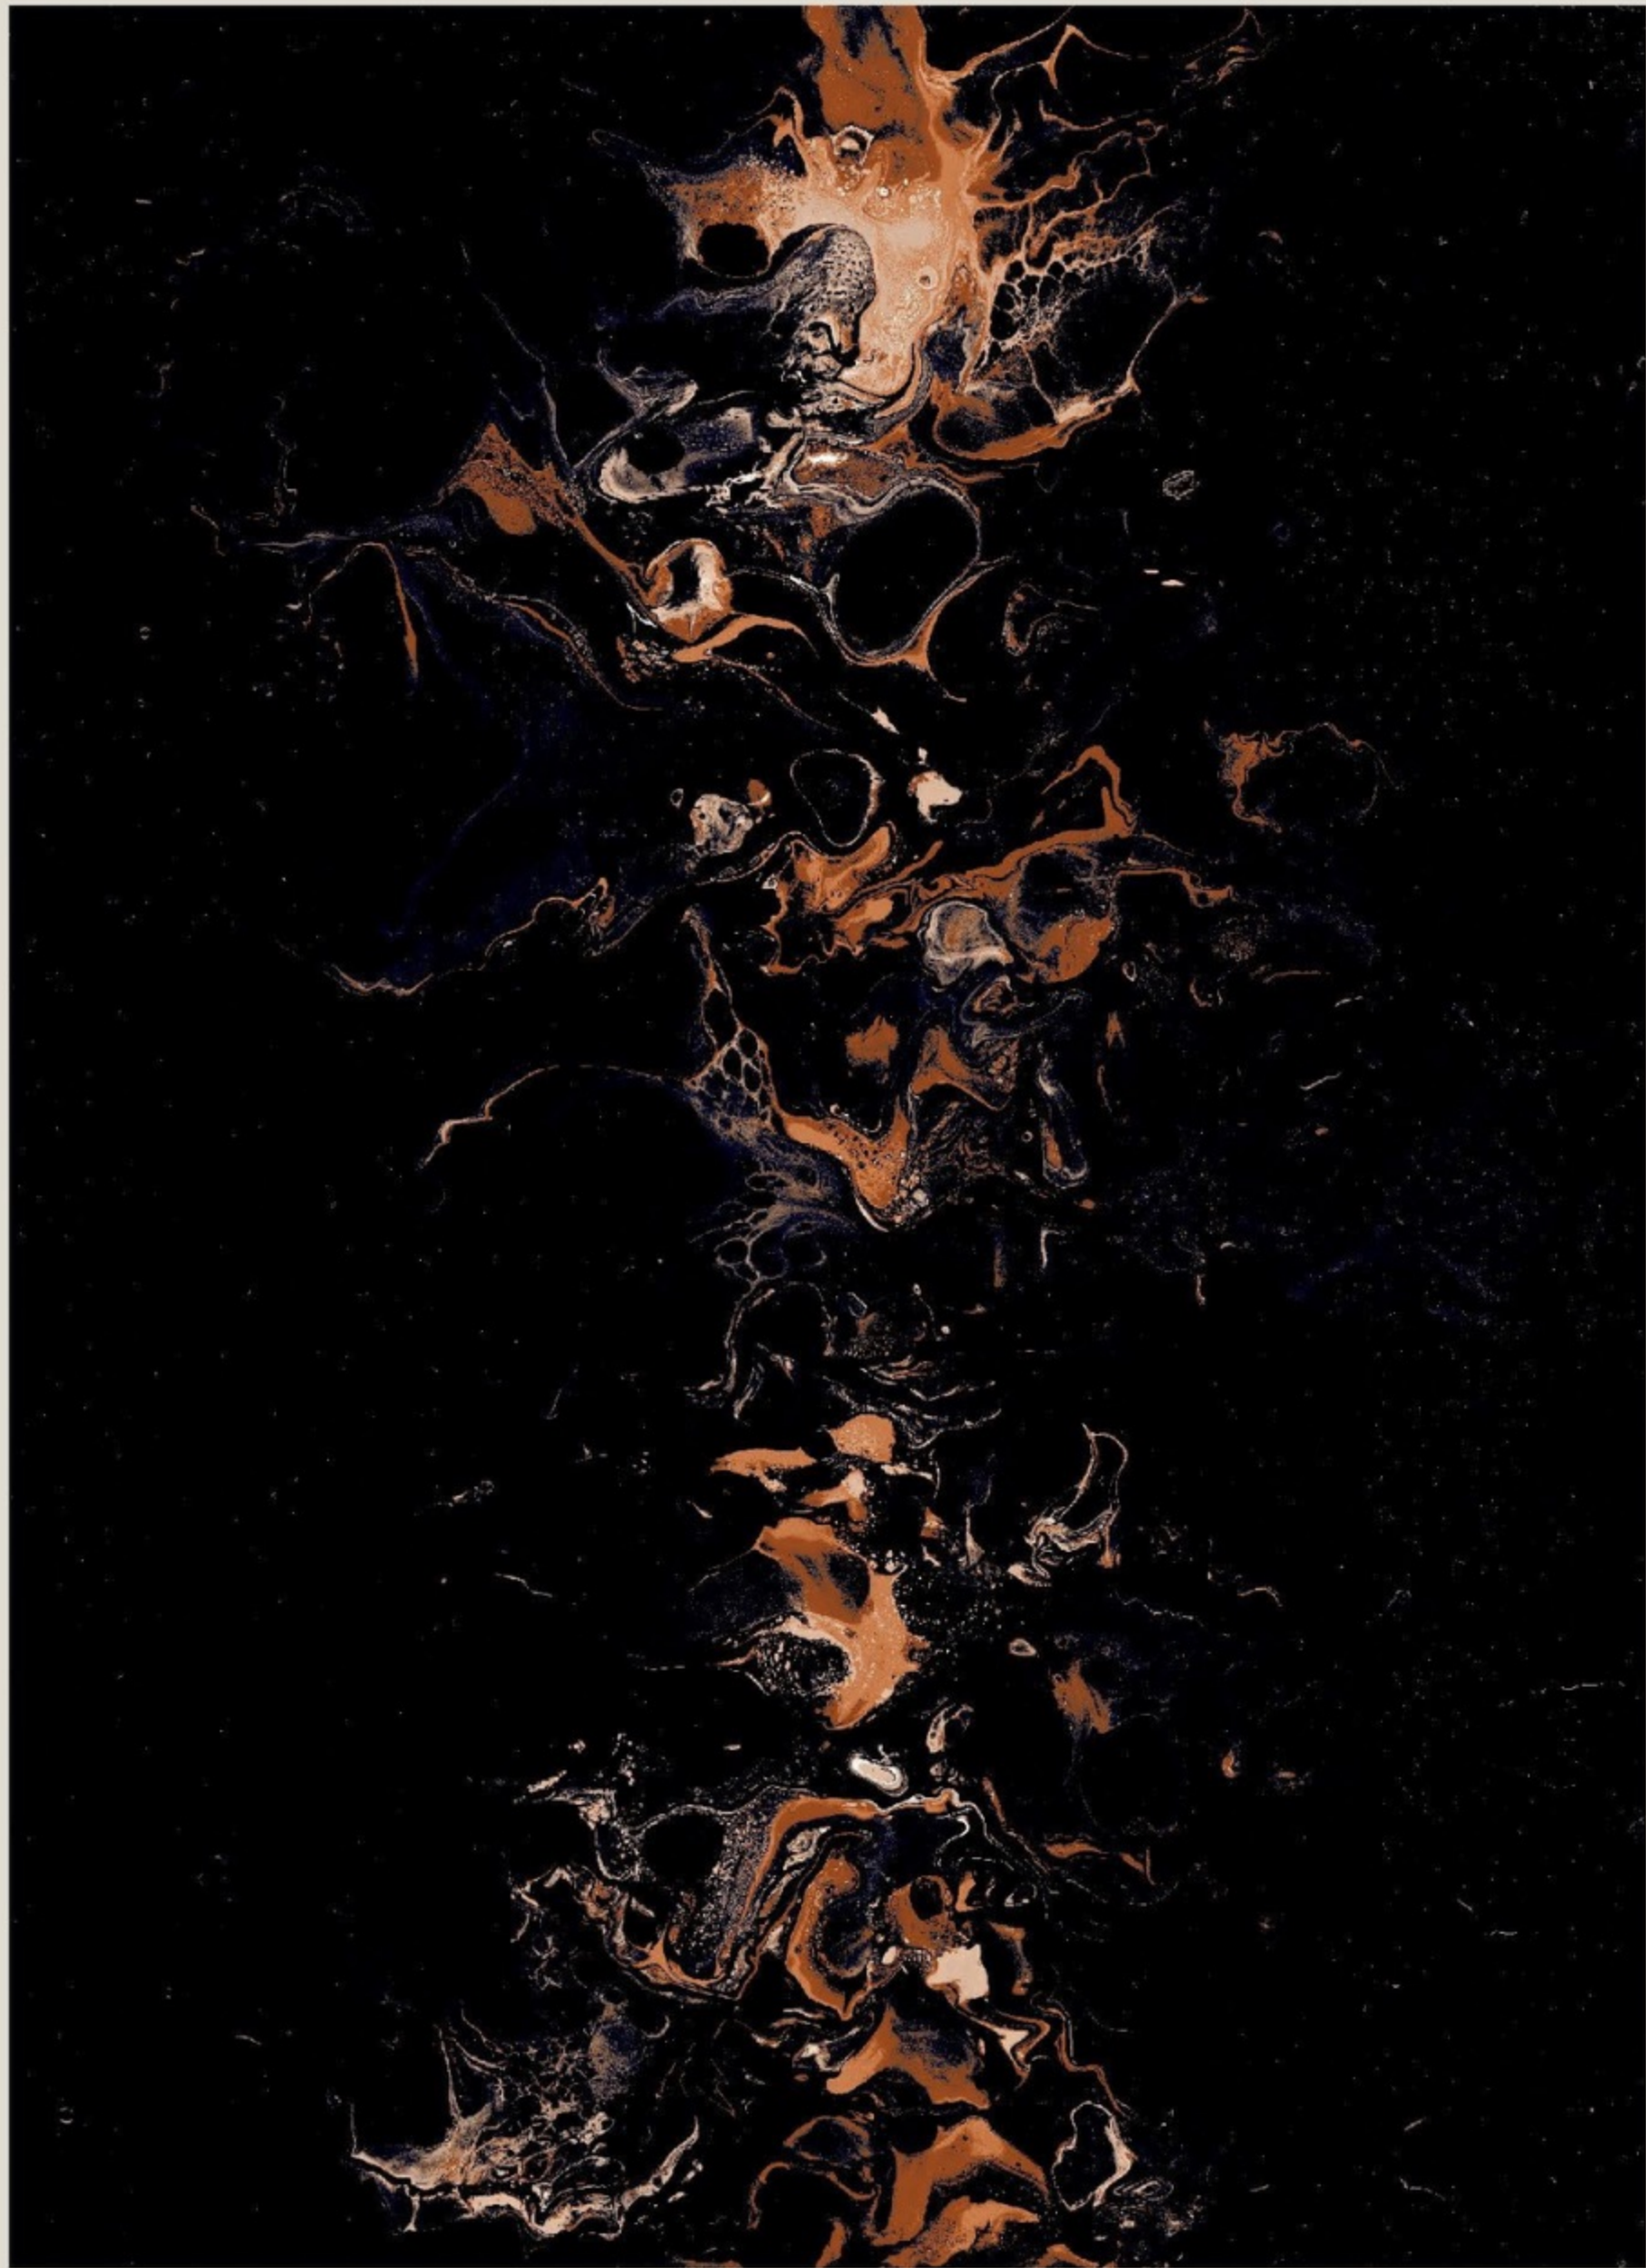

*Super High Glossy*  
*Collection*

---

600x1200MM

DERBY  
BLACK

size  
600x1200mm

surface  
High Glossy

Faces  
3

DERBY  
WHITE