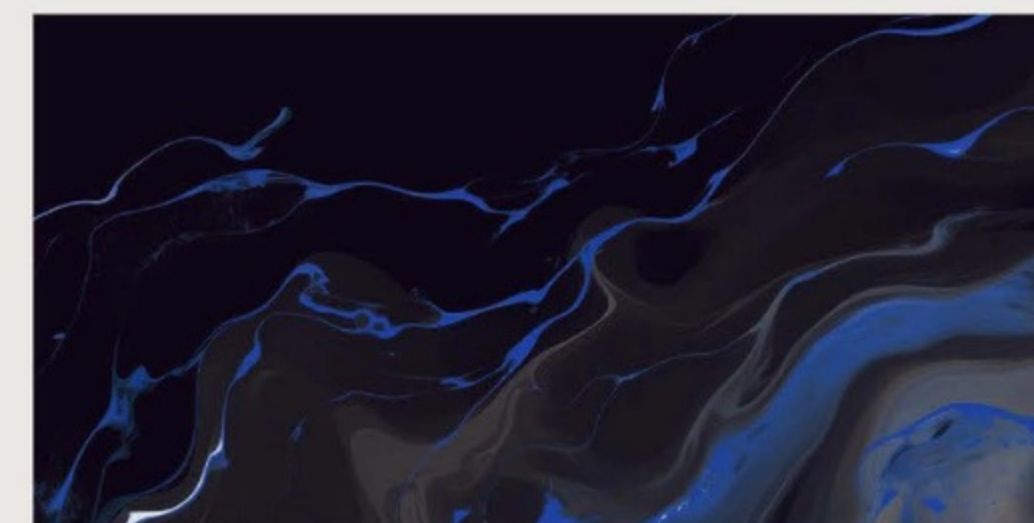

ARTIA BLUE

size
600x1200mm

surface
High Glossy

Faces
3