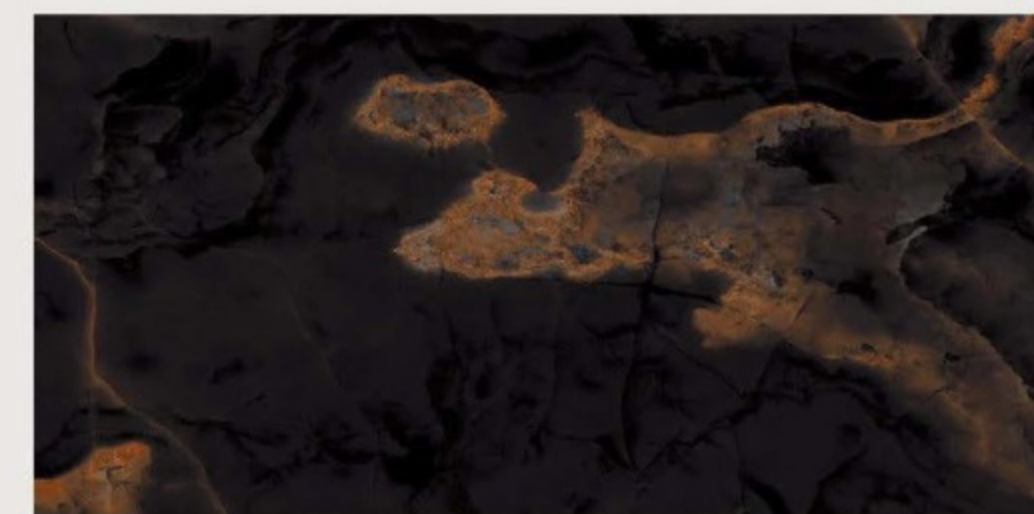

COPPER SKY

size
600x1200mm

surface
High-Glossy

Faces
5