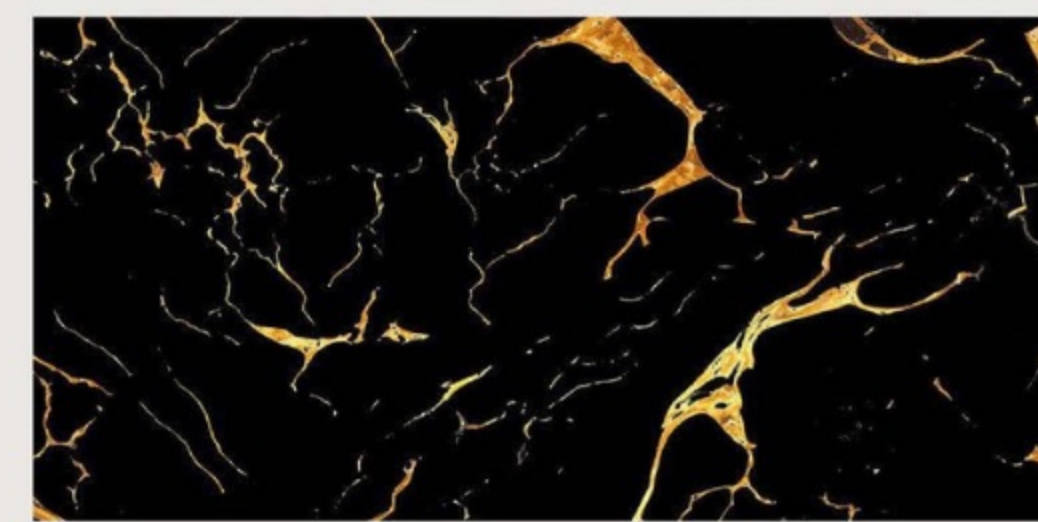

AURA NERO

size
600x1200mm

surface
High Glossy

Faces
3