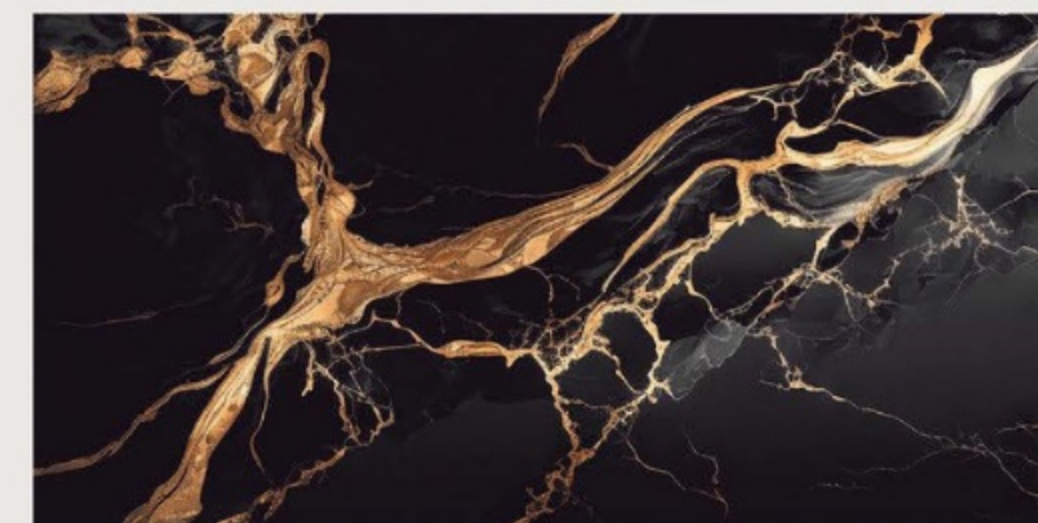

OPERA BLACK

size
600x1200mm

surface
High Glossy

Faces
3