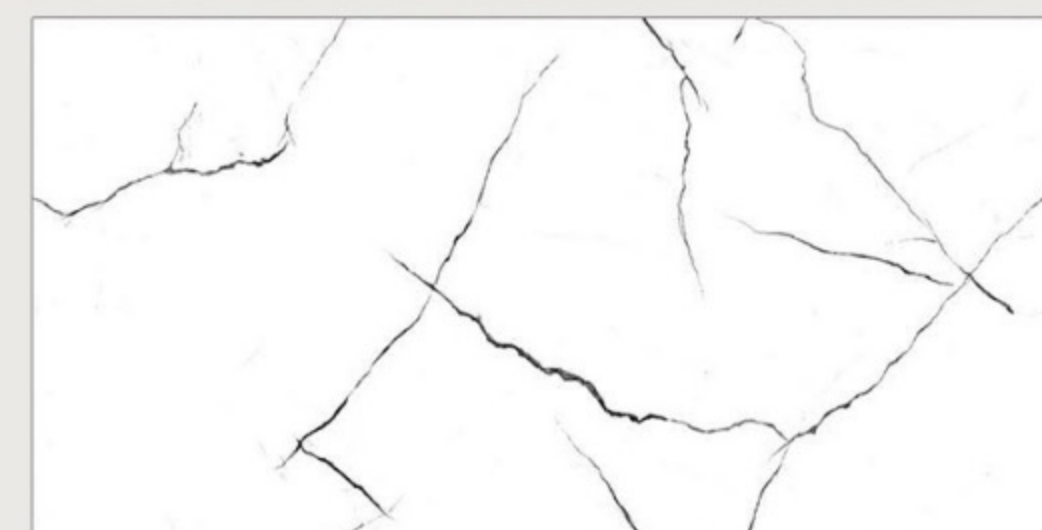

EM_PULPIS
BLACK

size
600x1200mm

surface
High Glossy

Faces
3

EM_PULPIS
WHITE