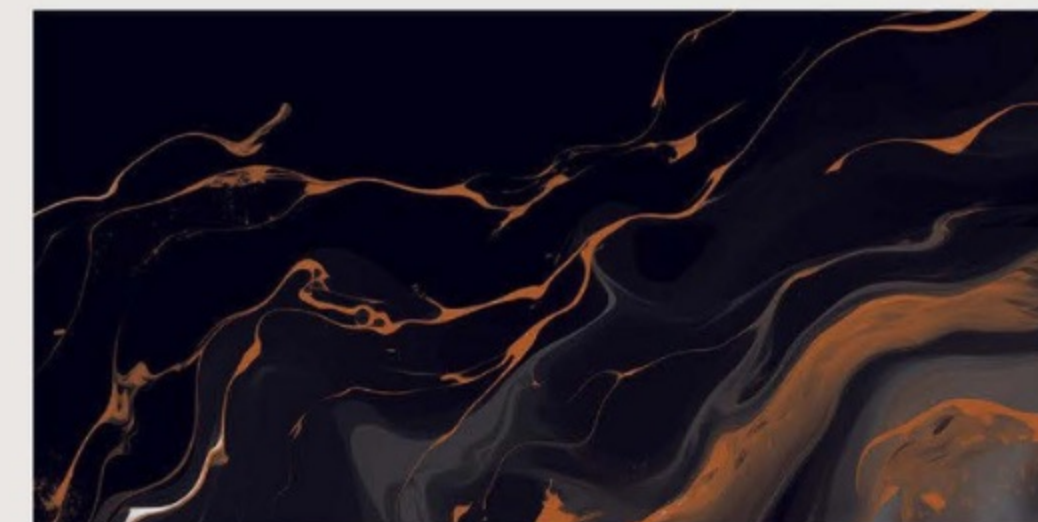

ARTIA BROWN

size
600x1200mm

surface
High Glossy

Faces
3