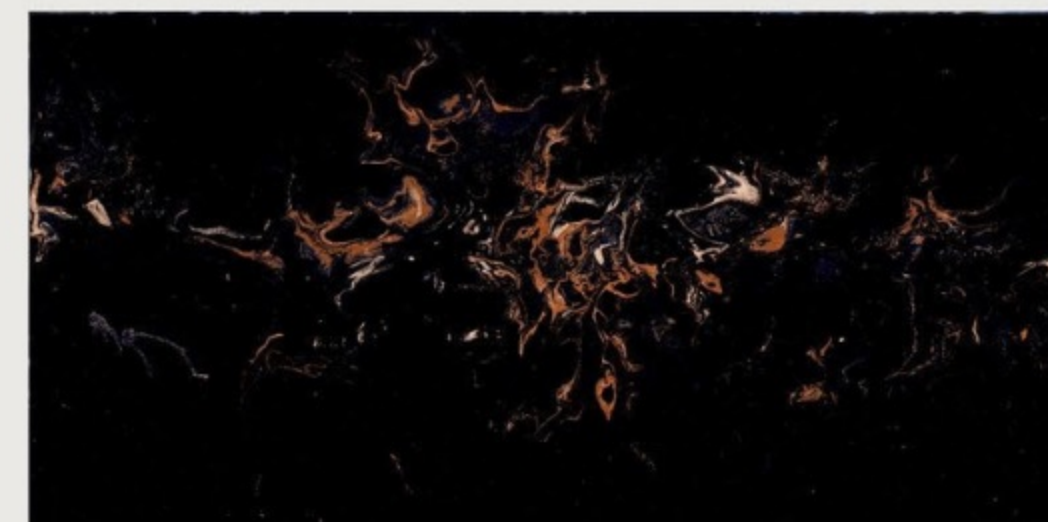

*Super High Glossy*  
*Collection*

---

600x1200MM

DERBY  
BLACK

size  
600x1200mm

surface  
High Glossy

Faces  
3

DERBY  
WHITE