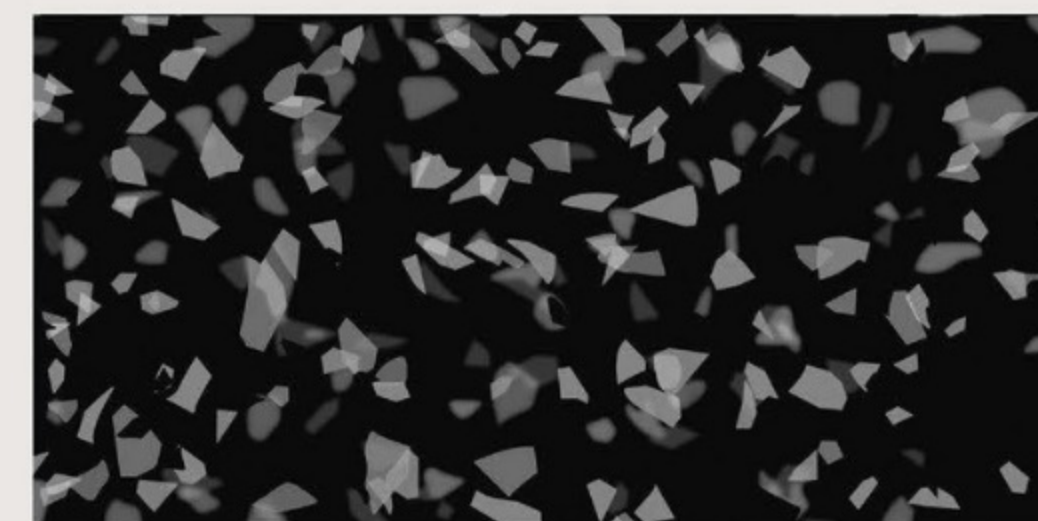

TEFLON BLACK

size
600x1200mm

surface
High Glossy

Faces
4