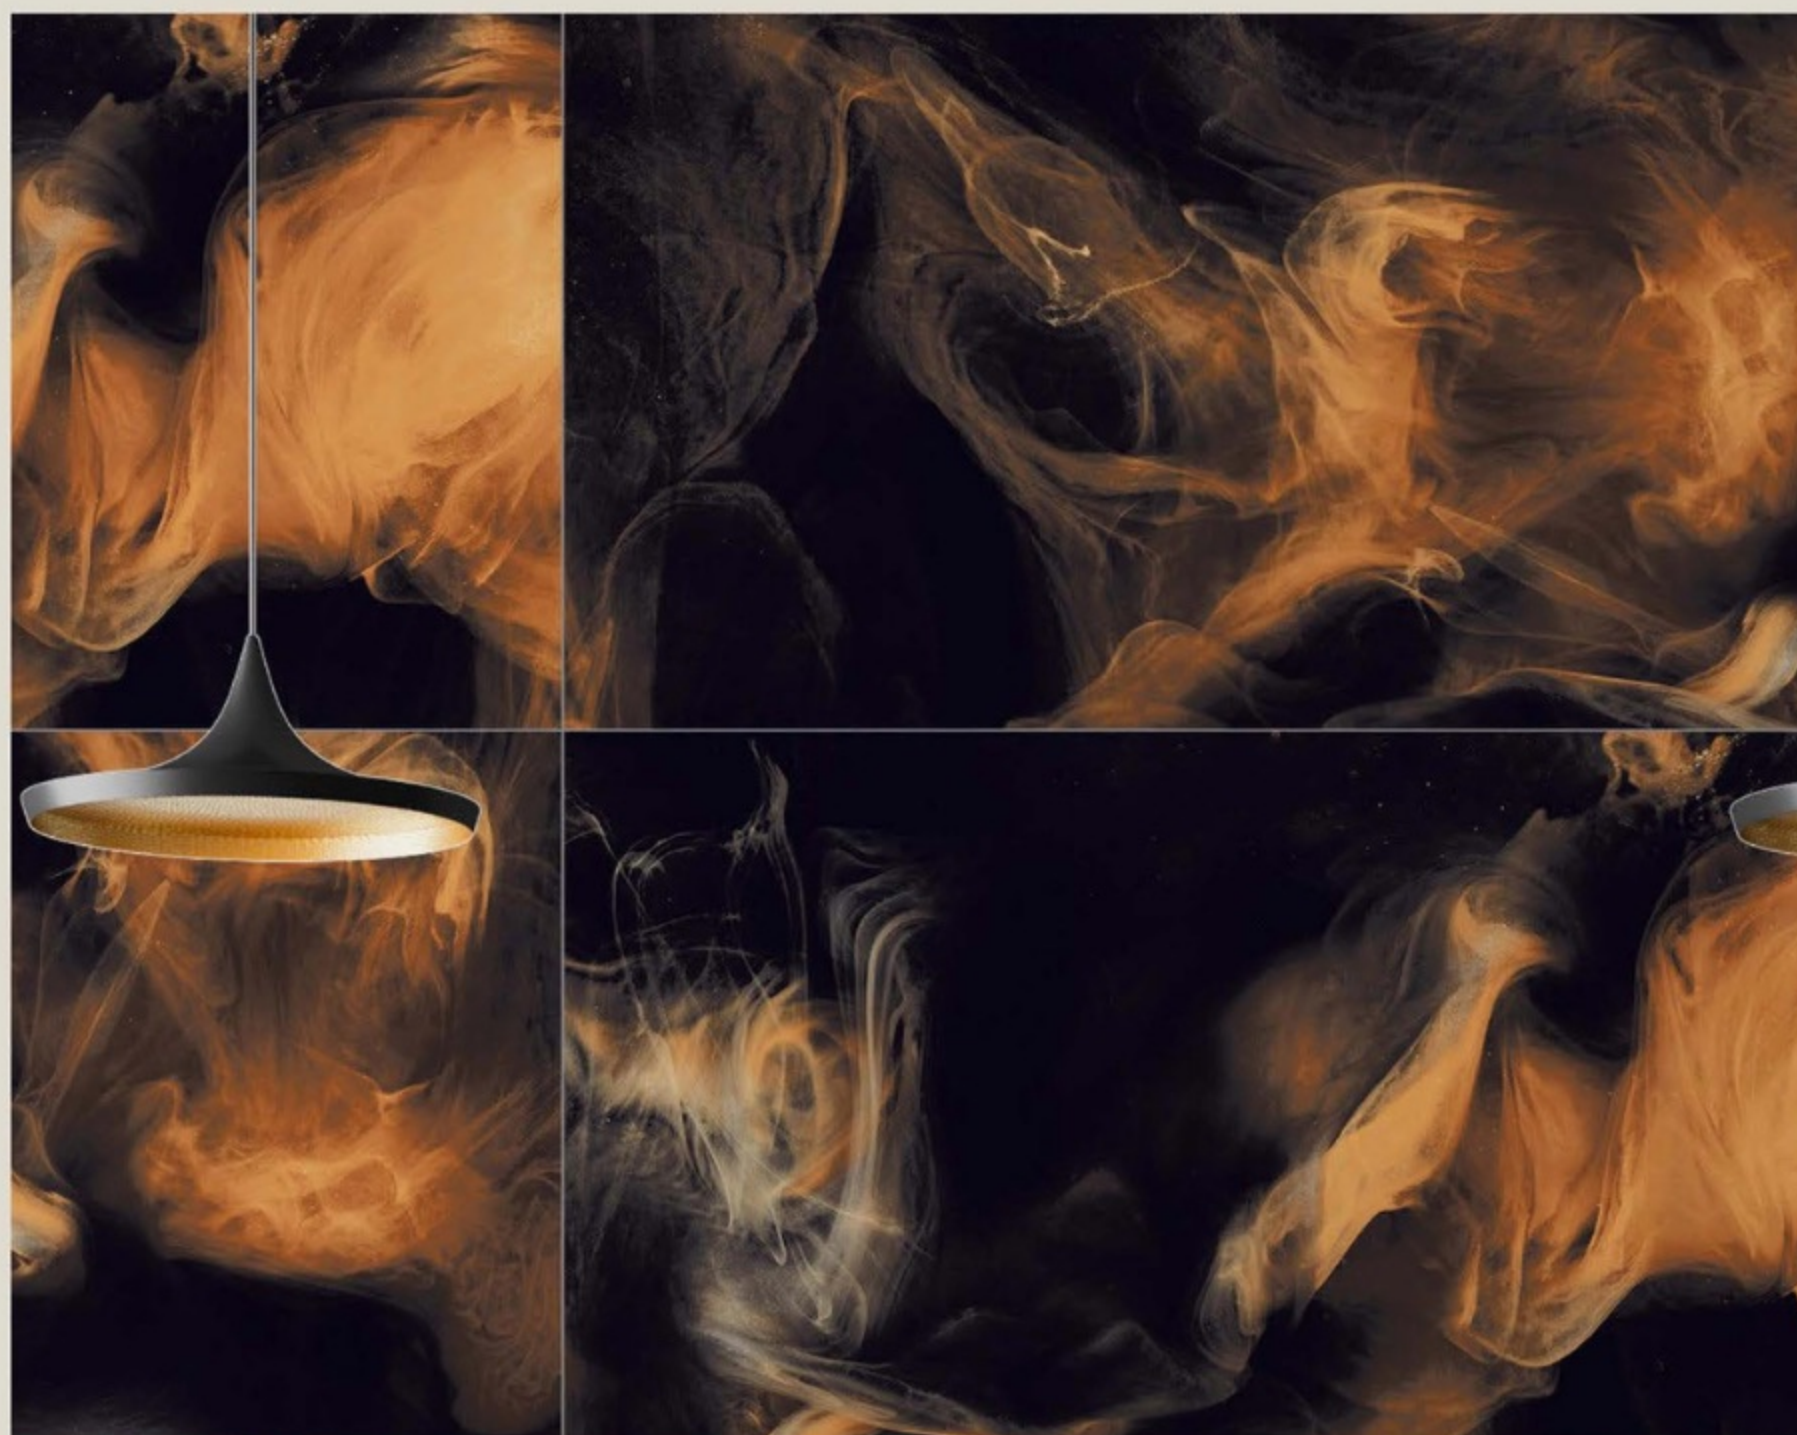

LAVA JET

size
600x1200mm

surface
High Glossy

Faces
3