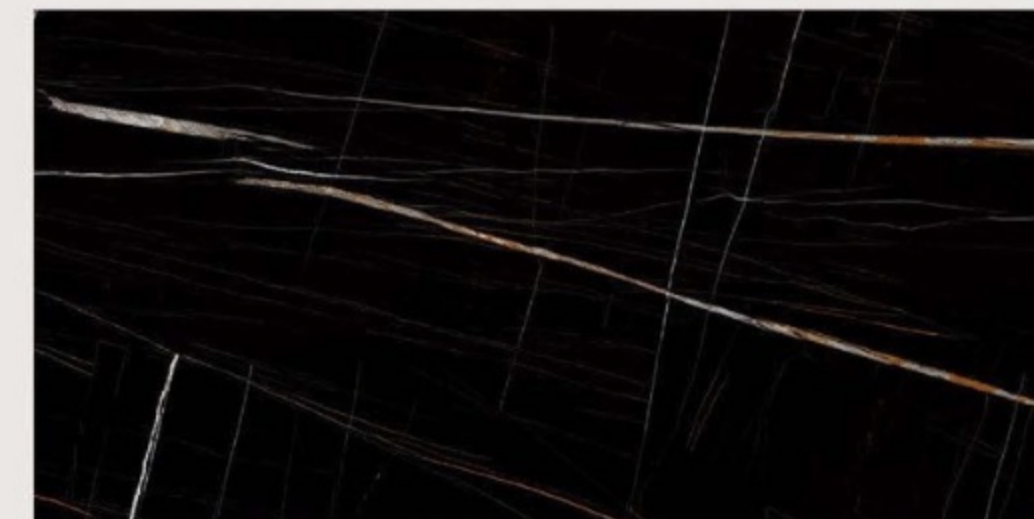

SAINT BLACK

size
600x1200mm

surface
High-Glossy

Faces
5