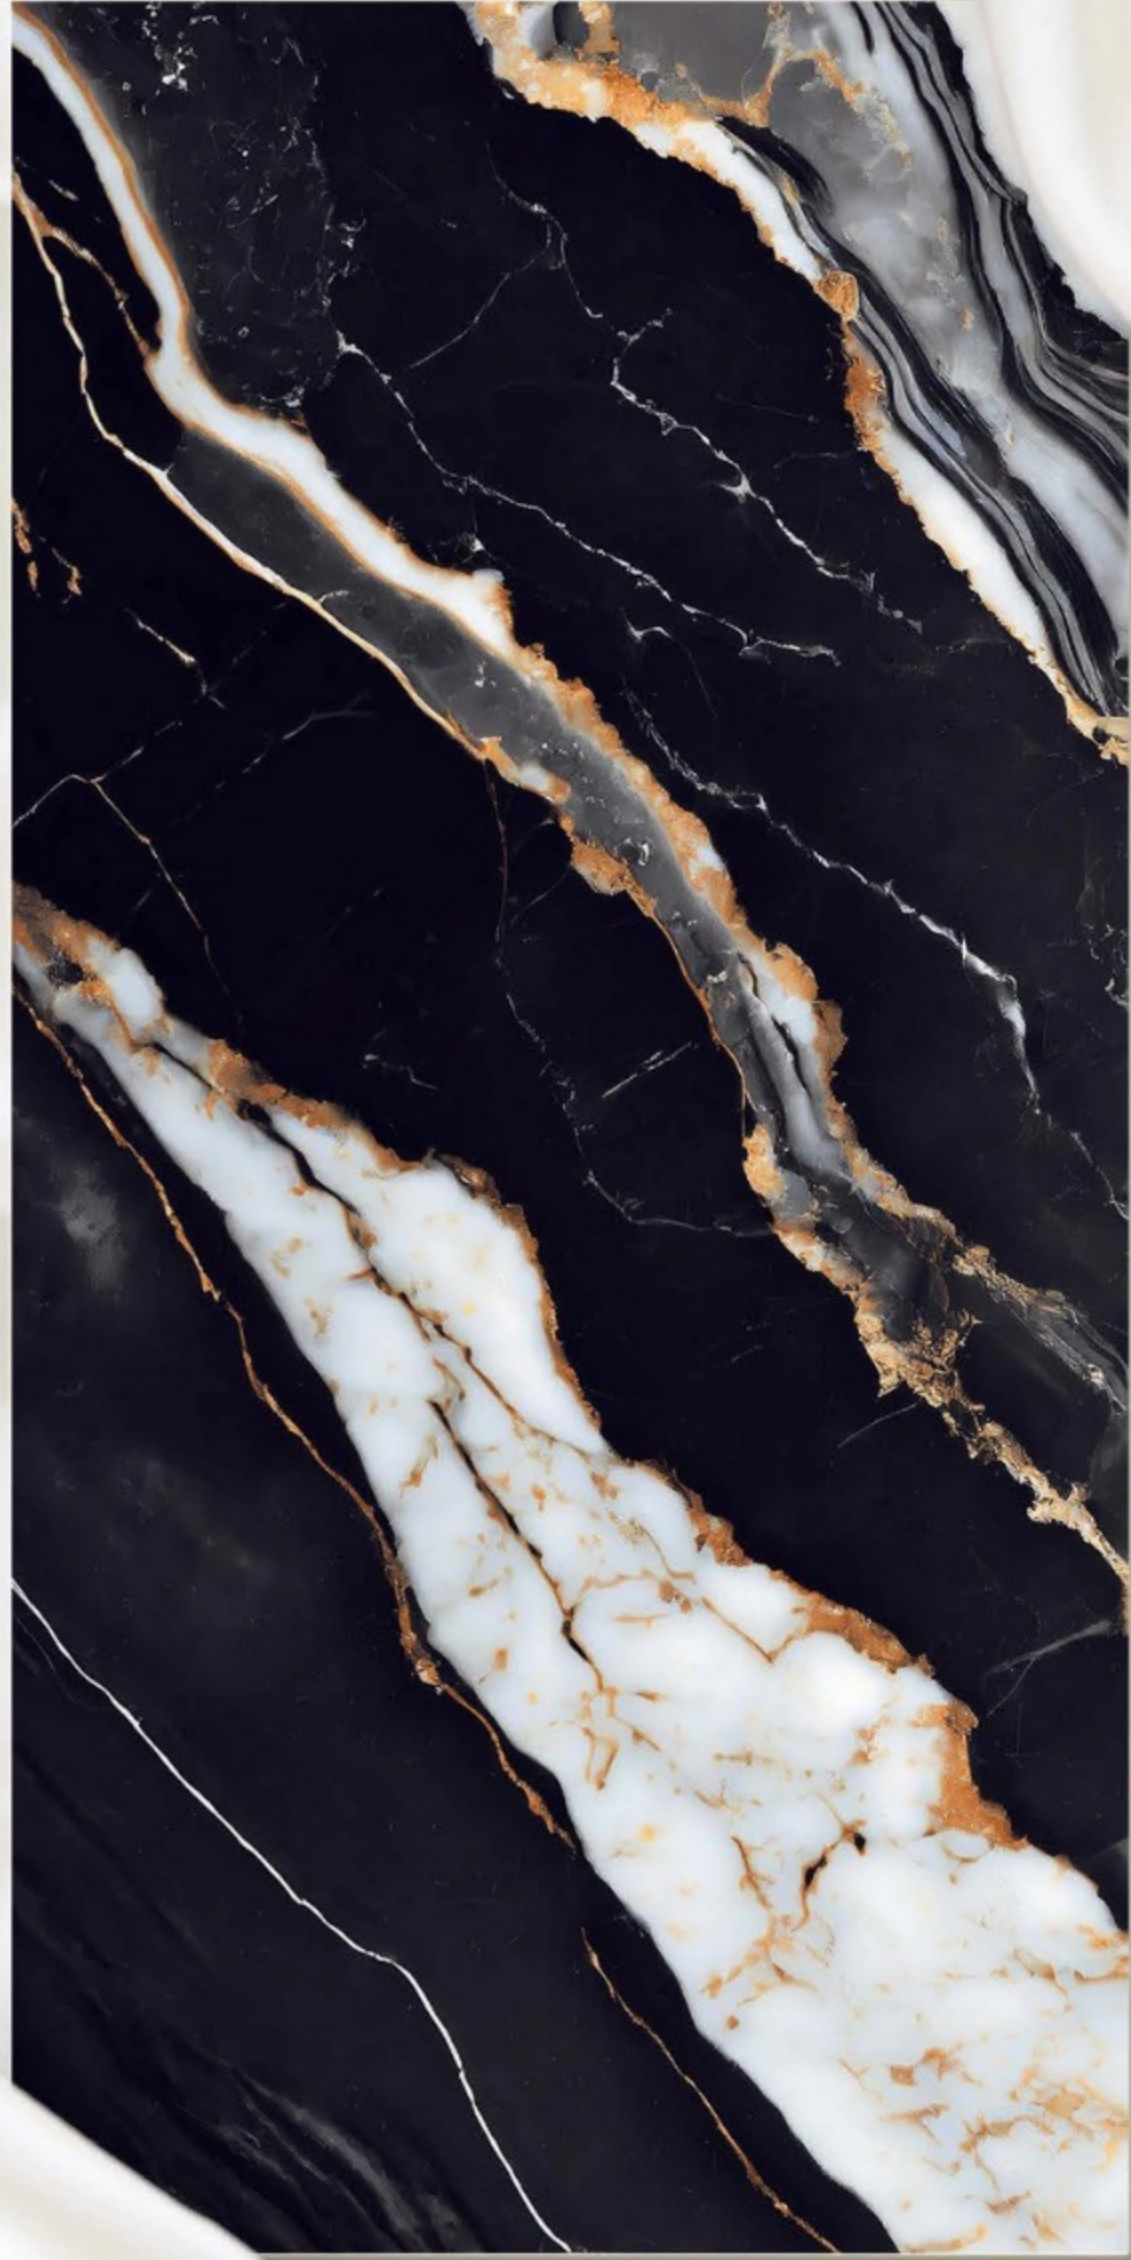

AERAGO BLACK

*Lunar
collection*