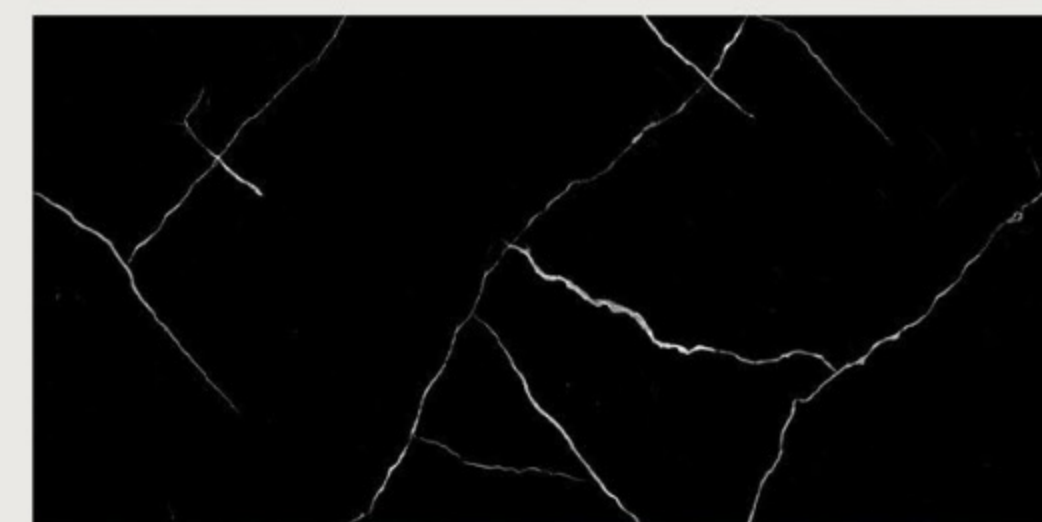

EM_PULPIS
BLACK

size
600x1200mm

surface
High Glossy

Faces
3

EM_PULPIS
WHITE