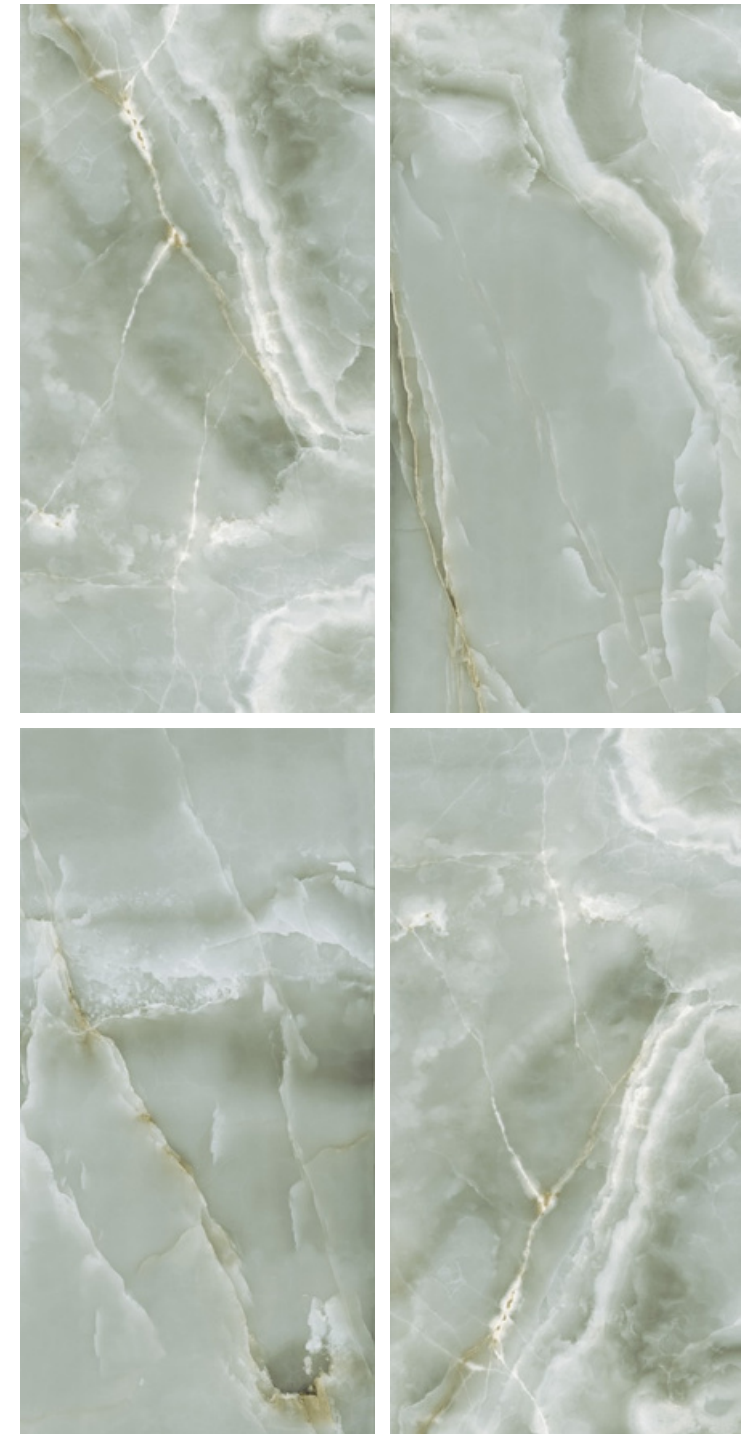

Randoms

SCOTT ONYX GREEN
Size: **600x1200mm** | Finish: **Glossy**