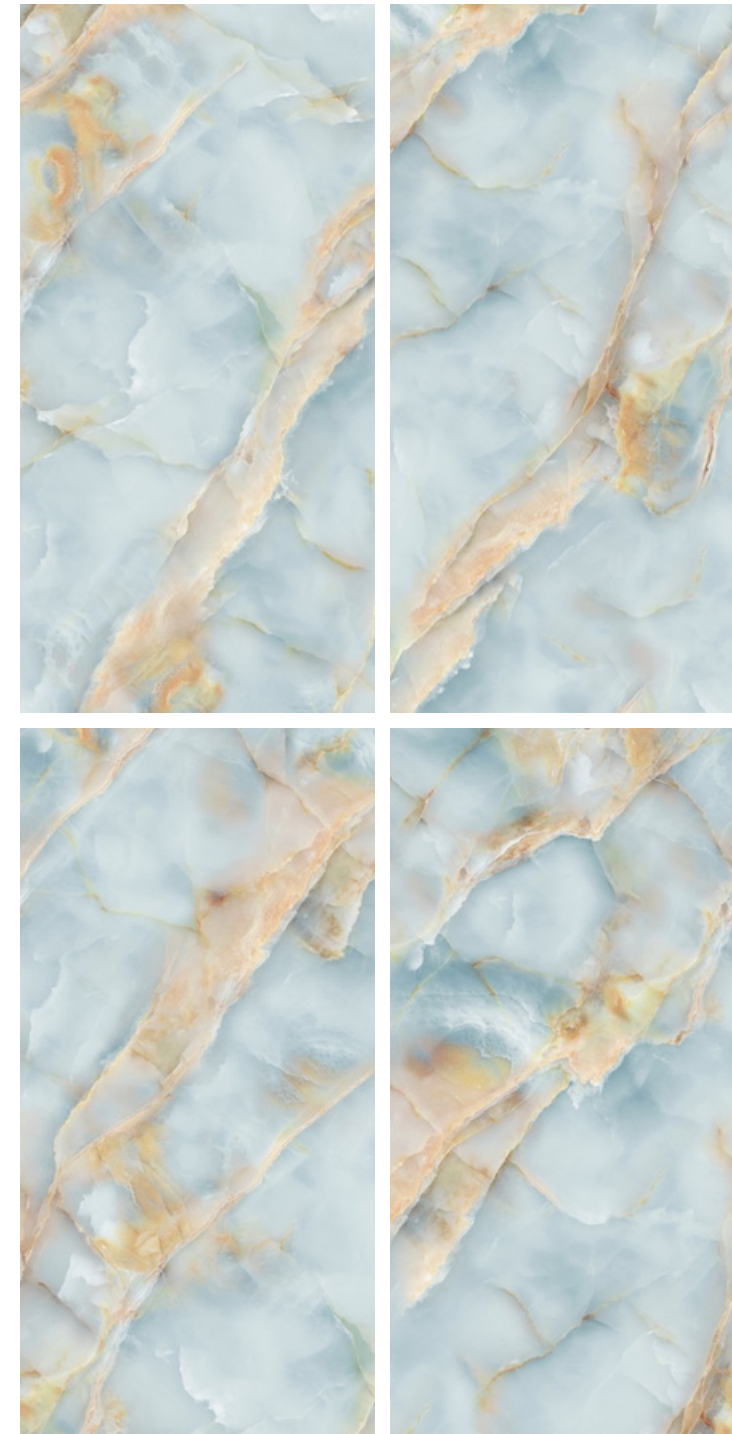

**4**  
Randoms

---

**LUXURY ONYX**  
Size: **600x1200mm** | Finish: **Glossy**

---

4

Randoms

---

**MAGNIFIC JADE**