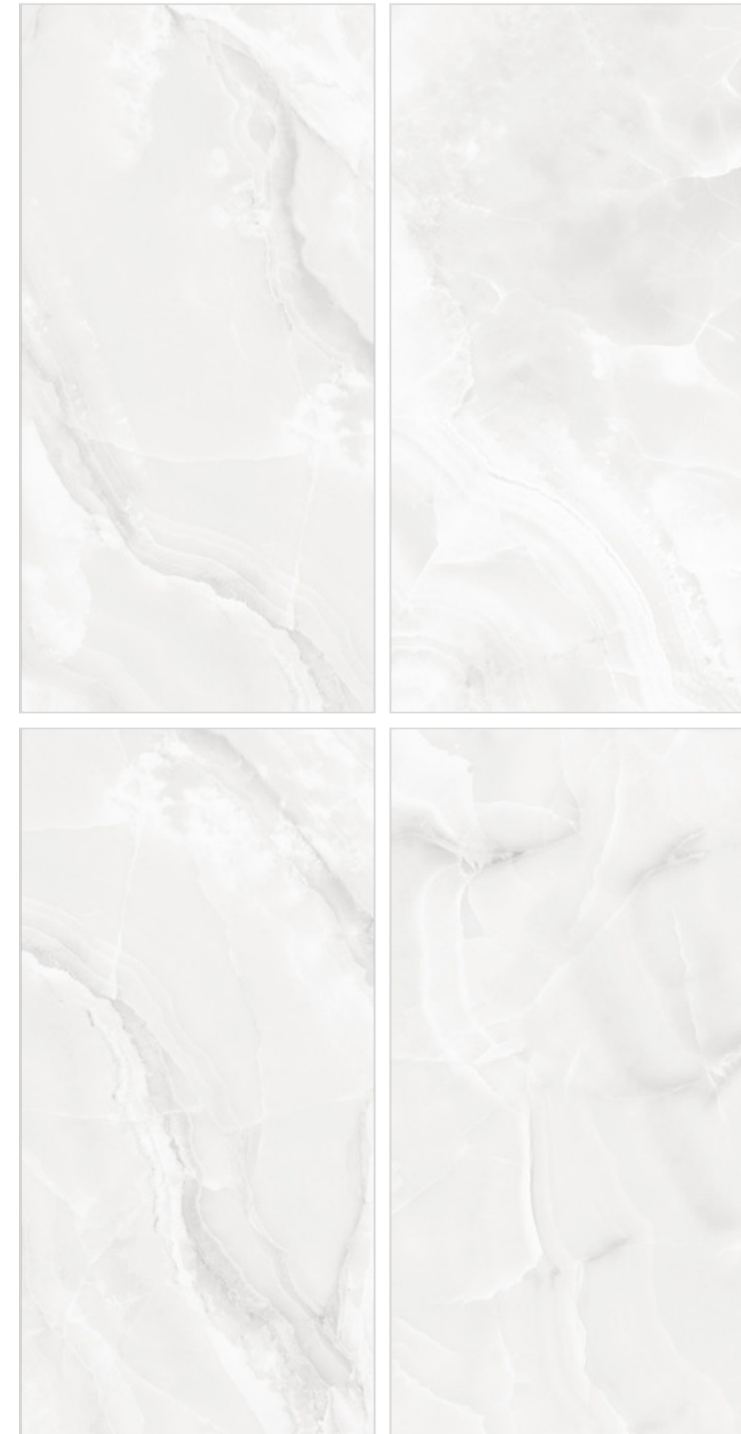

Randoms

ONYX CRINGE ICE
Size: **600x1200mm** | Finish: **Glossy**