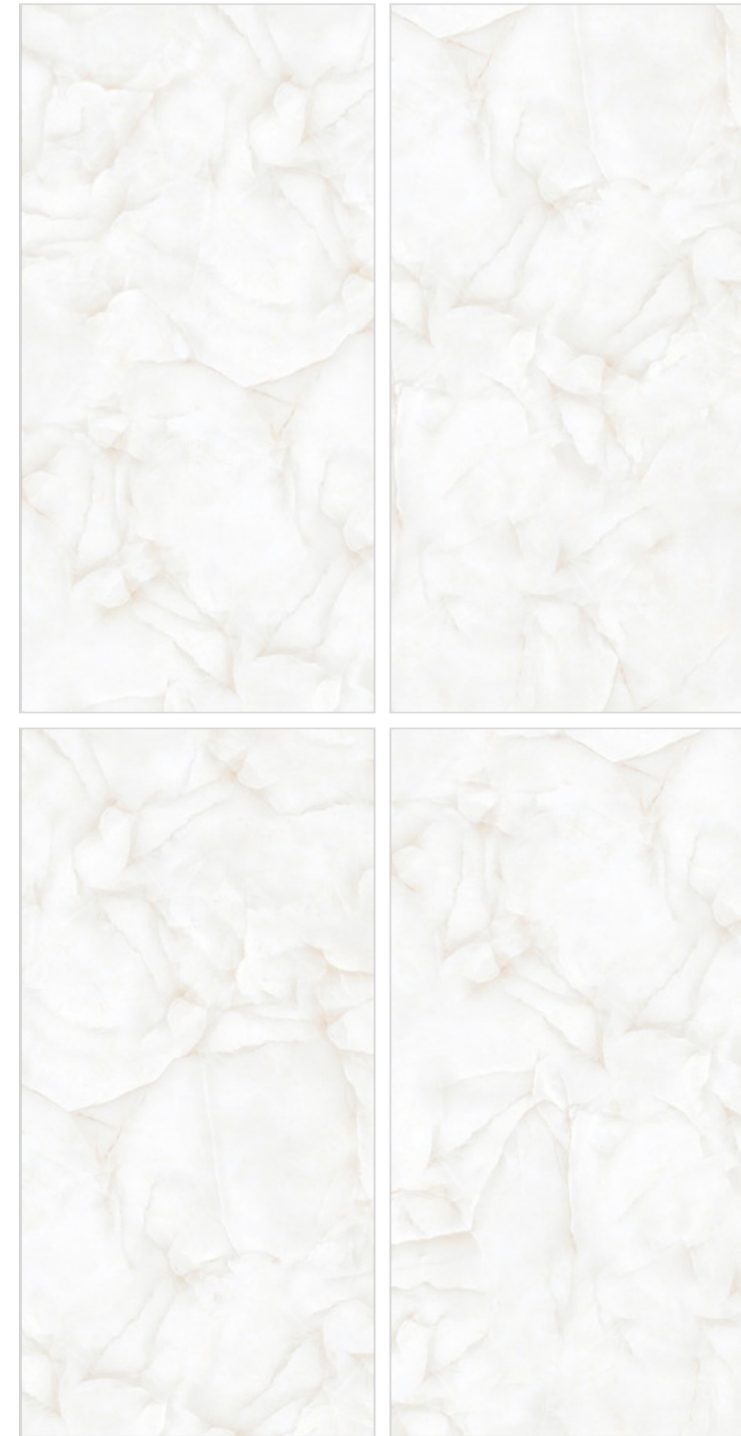

Randoms

---

**JAQUEL ONYX WHITE**  
Size: **600x1200mm** | Finish: **Glossy**

---

**4**  
Randoms

---

**JASPER WHITE**  
Size: **600x1200mm** | Finish: **Glossy**

---

**4**  
Randoms

---

**LUXURY ONYX**  
Size: **600x1200mm** | Finish: **Glossy**

---

4

Randoms

---

**MAGNIFIC JADE**