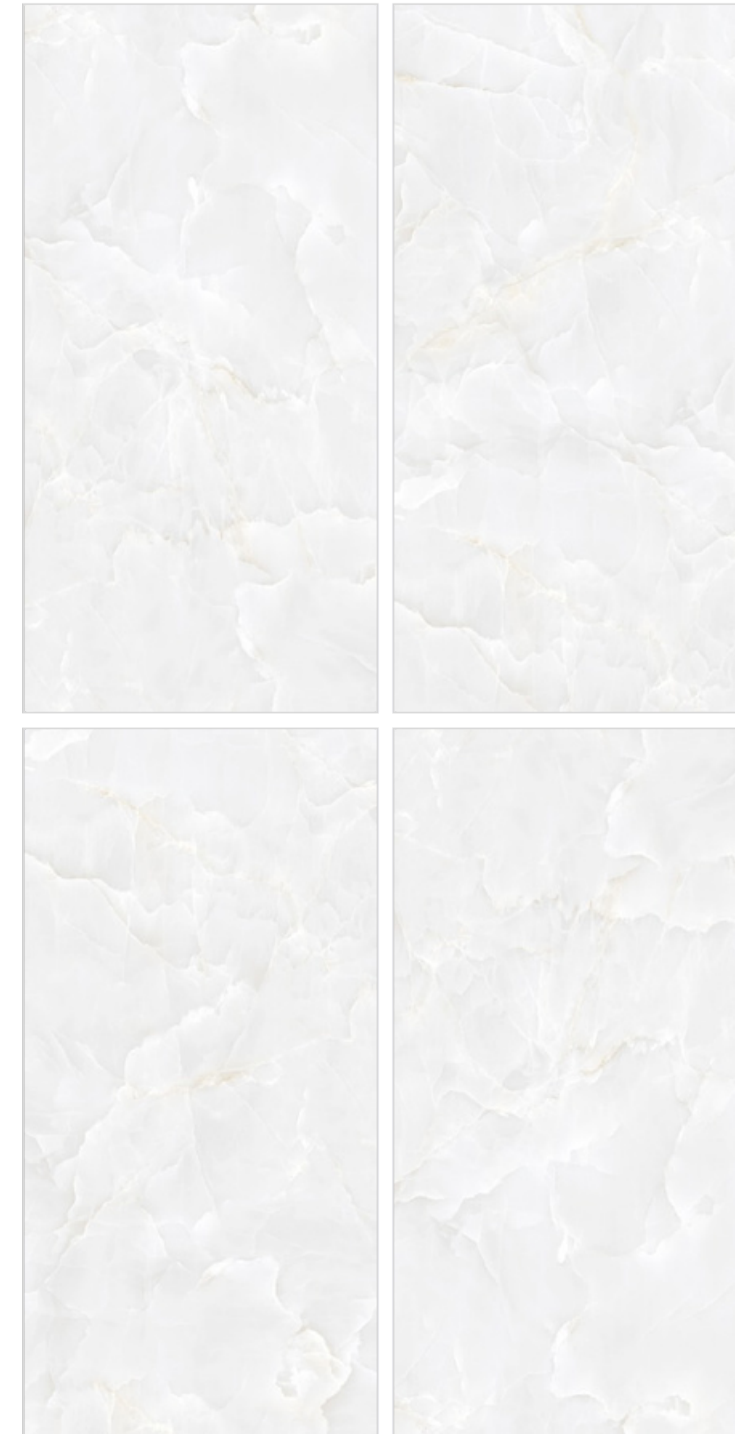

Size: **600x1200mm** | Finish: **Glossy**

---

Randoms

---

**ONICE CHIAVA**  
Size: **600x1200mm** | Finish: **Glossy**

---

Randoms

---