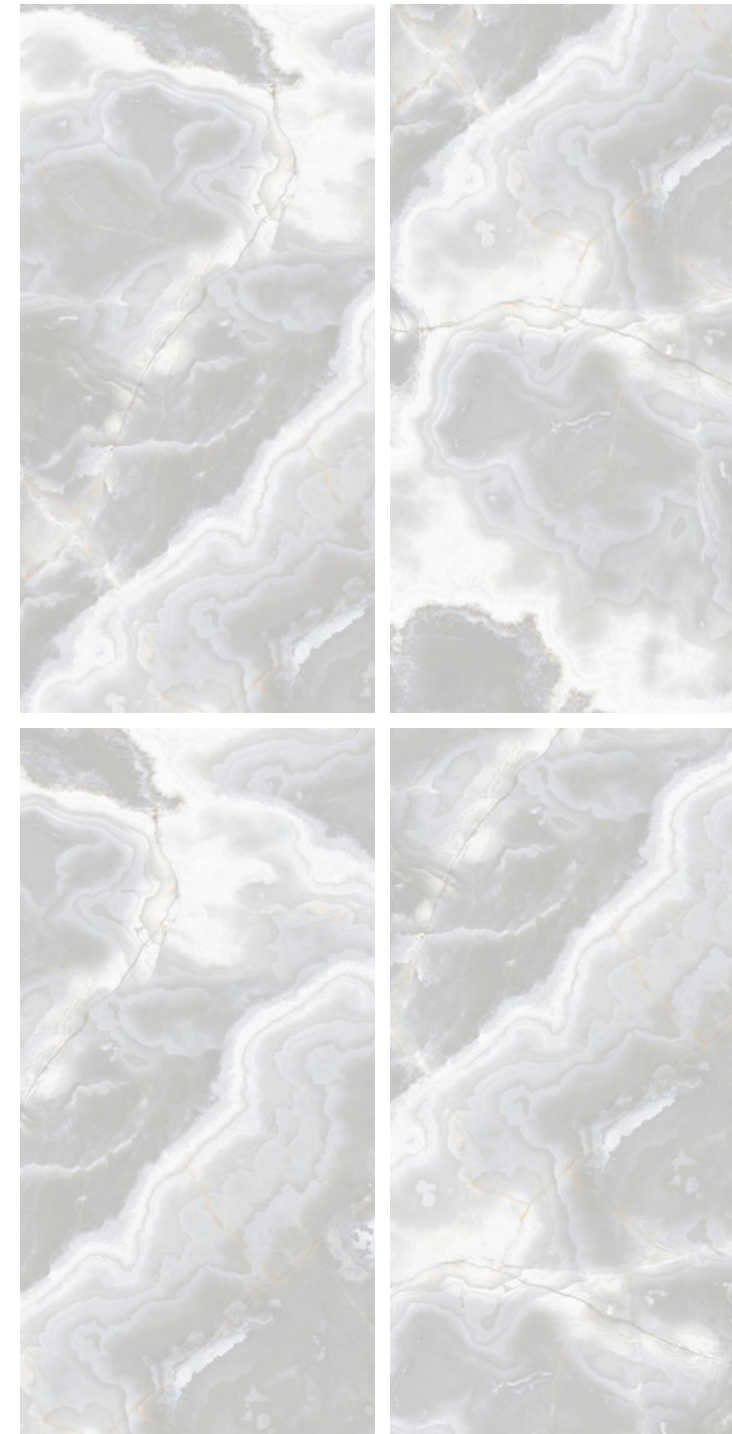

Randoms

---

**JAQUEL ONYX WHITE**  
Size: **600x1200mm** | Finish: **Glossy**

---

**4**  
Randoms

---

**JASPER WHITE**  
Size: **600x1200mm** | Finish: **Glossy**

---