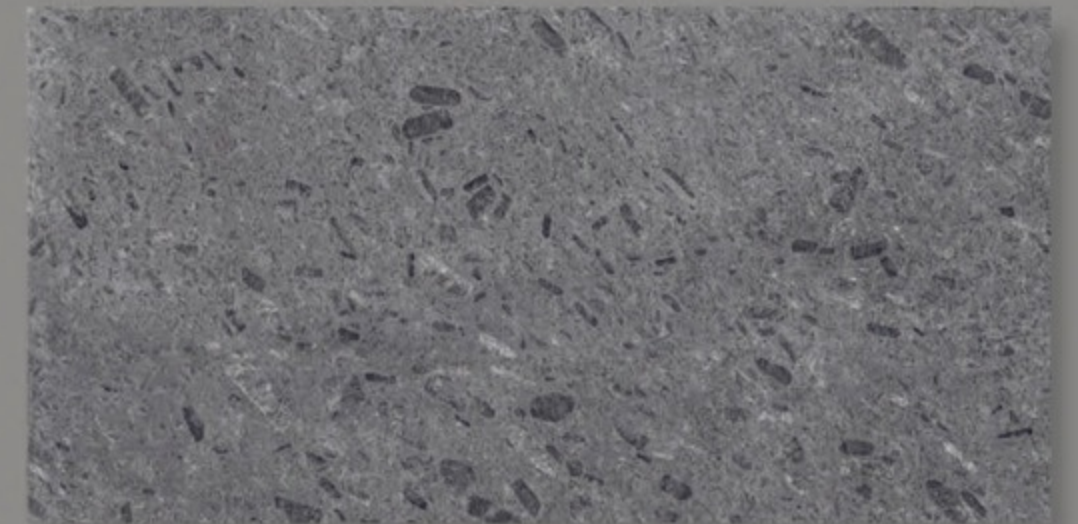

ICONIC AQUA

ICONIC BLUE

ICONIC

size
600x1200mm

surface
Glossy

Faces
6

ICONIC BLACK

ICONIC WHITE