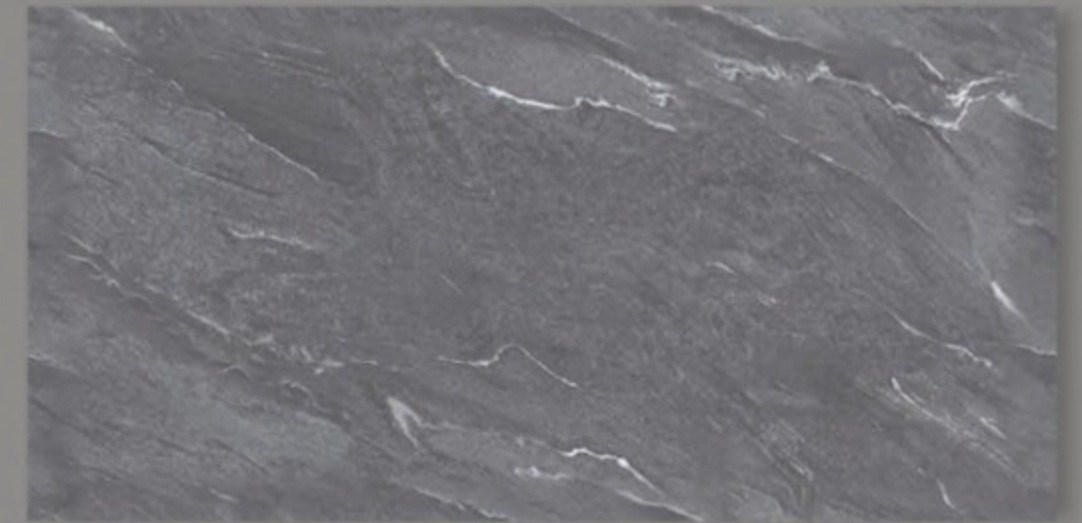

EM_SAVOIYA

size
600x1200mm

surface
Glossy

Faces
4

EM_SAVOIYA NERO

EM_SAVOIYA SILVER

EM_TOSCANO

size
600x1200mm