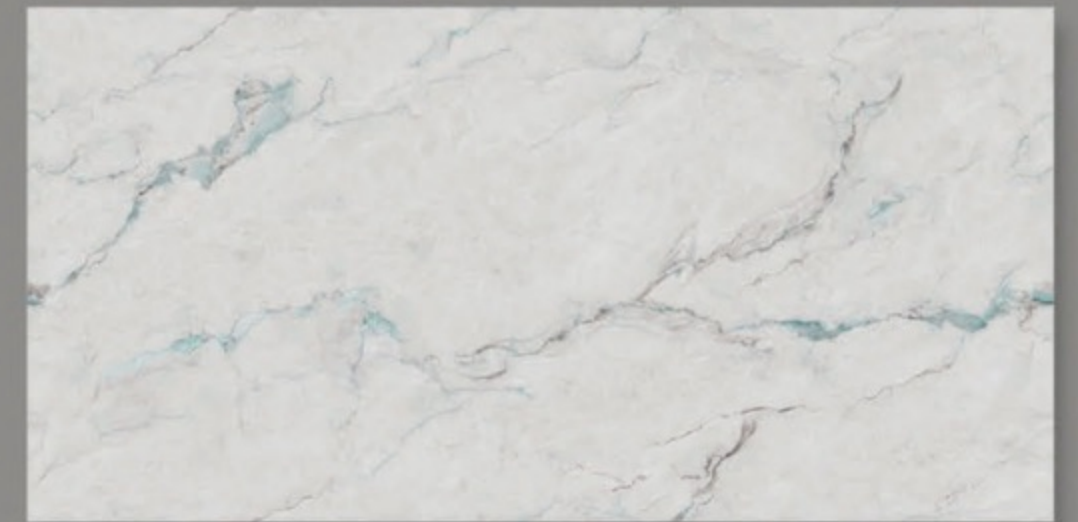

EM_JURIK AQUA

size
600x1200mm

surface
Glossy

Faces
4

EM_JURIK AQUA