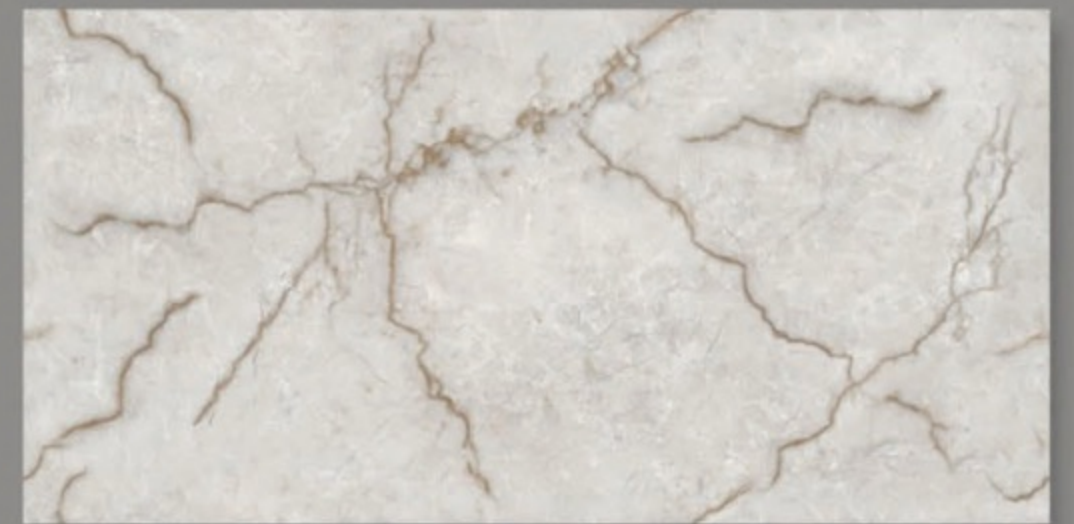

EM_MARMO
NATURAL

size
600x1200mm

surface
Glossy

Faces
4

EM_MARMO NATURAL