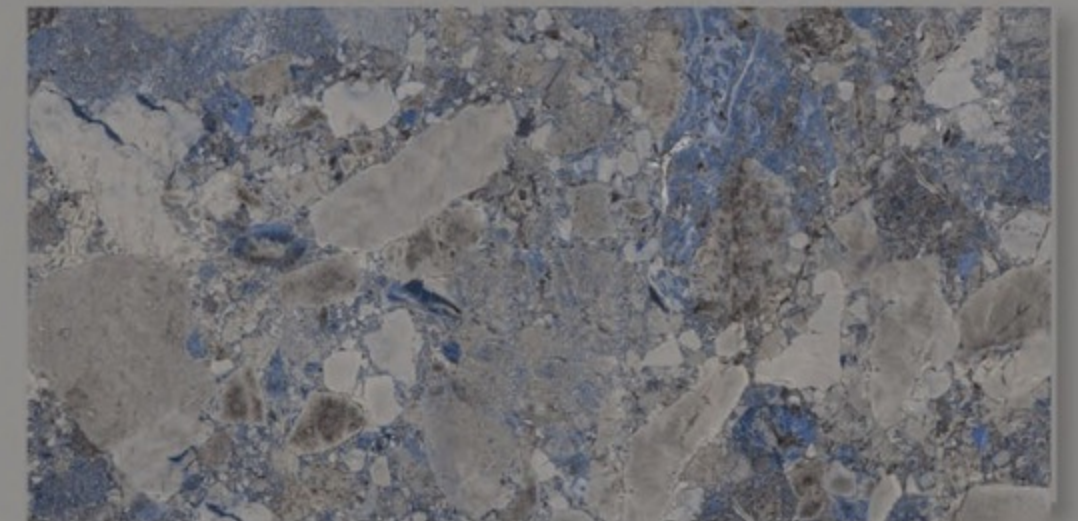

RICH

size
600x1200mm

surface
Glossy

Faces
5

RICH BLUE

RICH ICE