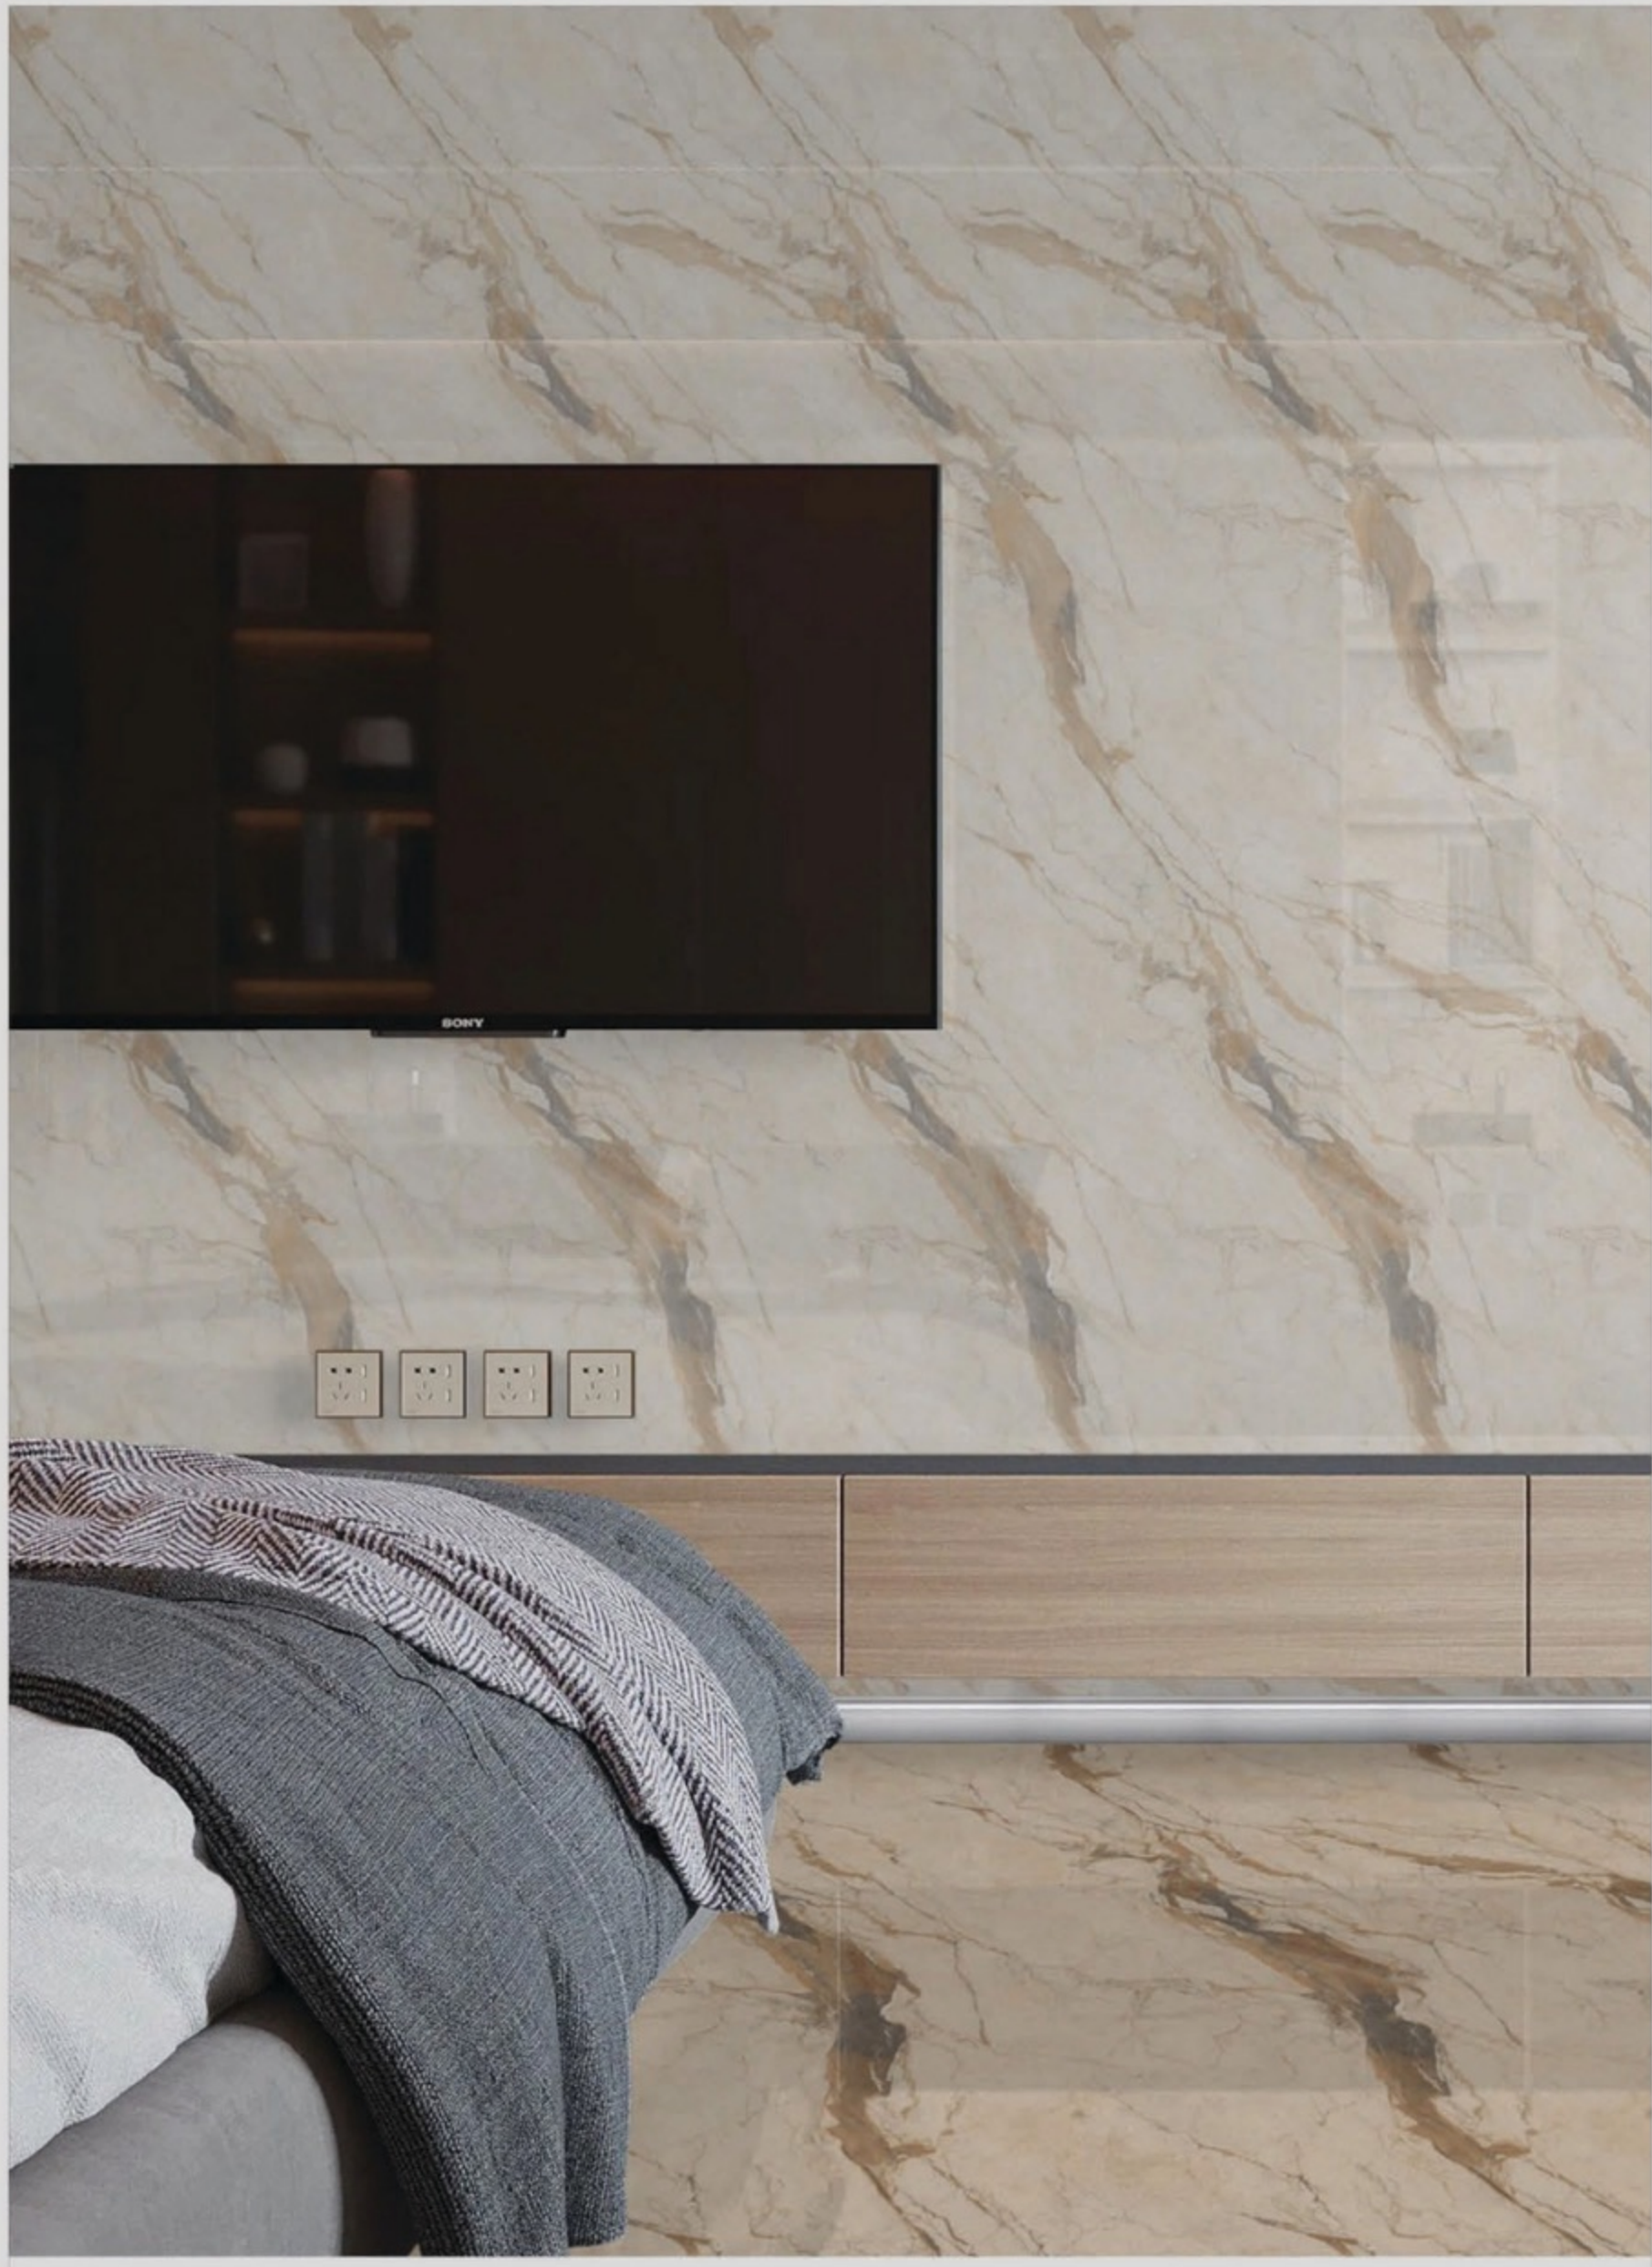

EM_DYOLL

size
600x1200mm

surface
Glossy

Faces
4

EM_DYOLL CREMA

EM_DYOLL BROWN

EM_MARMO

size
600x1200mm