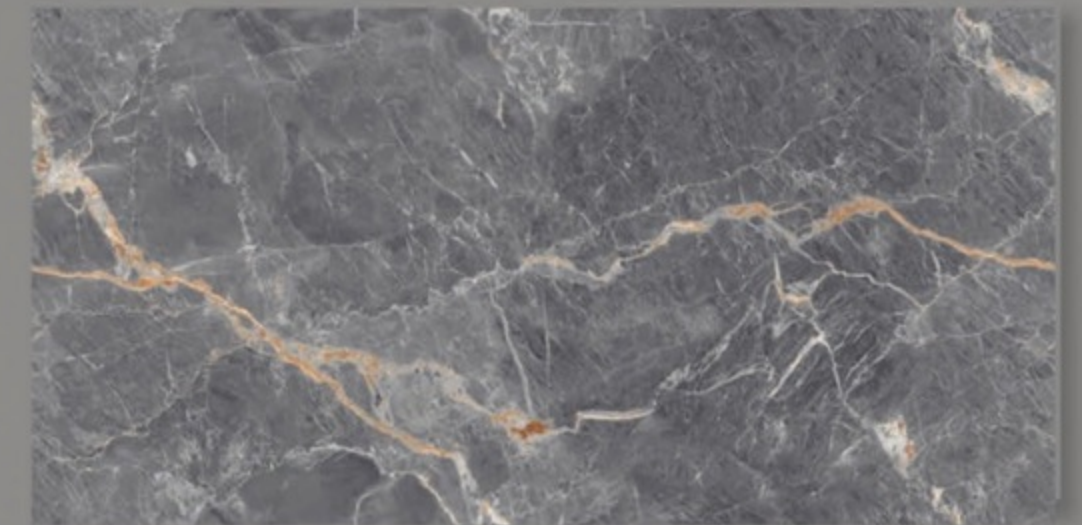

EM_VENETIAN SILVER