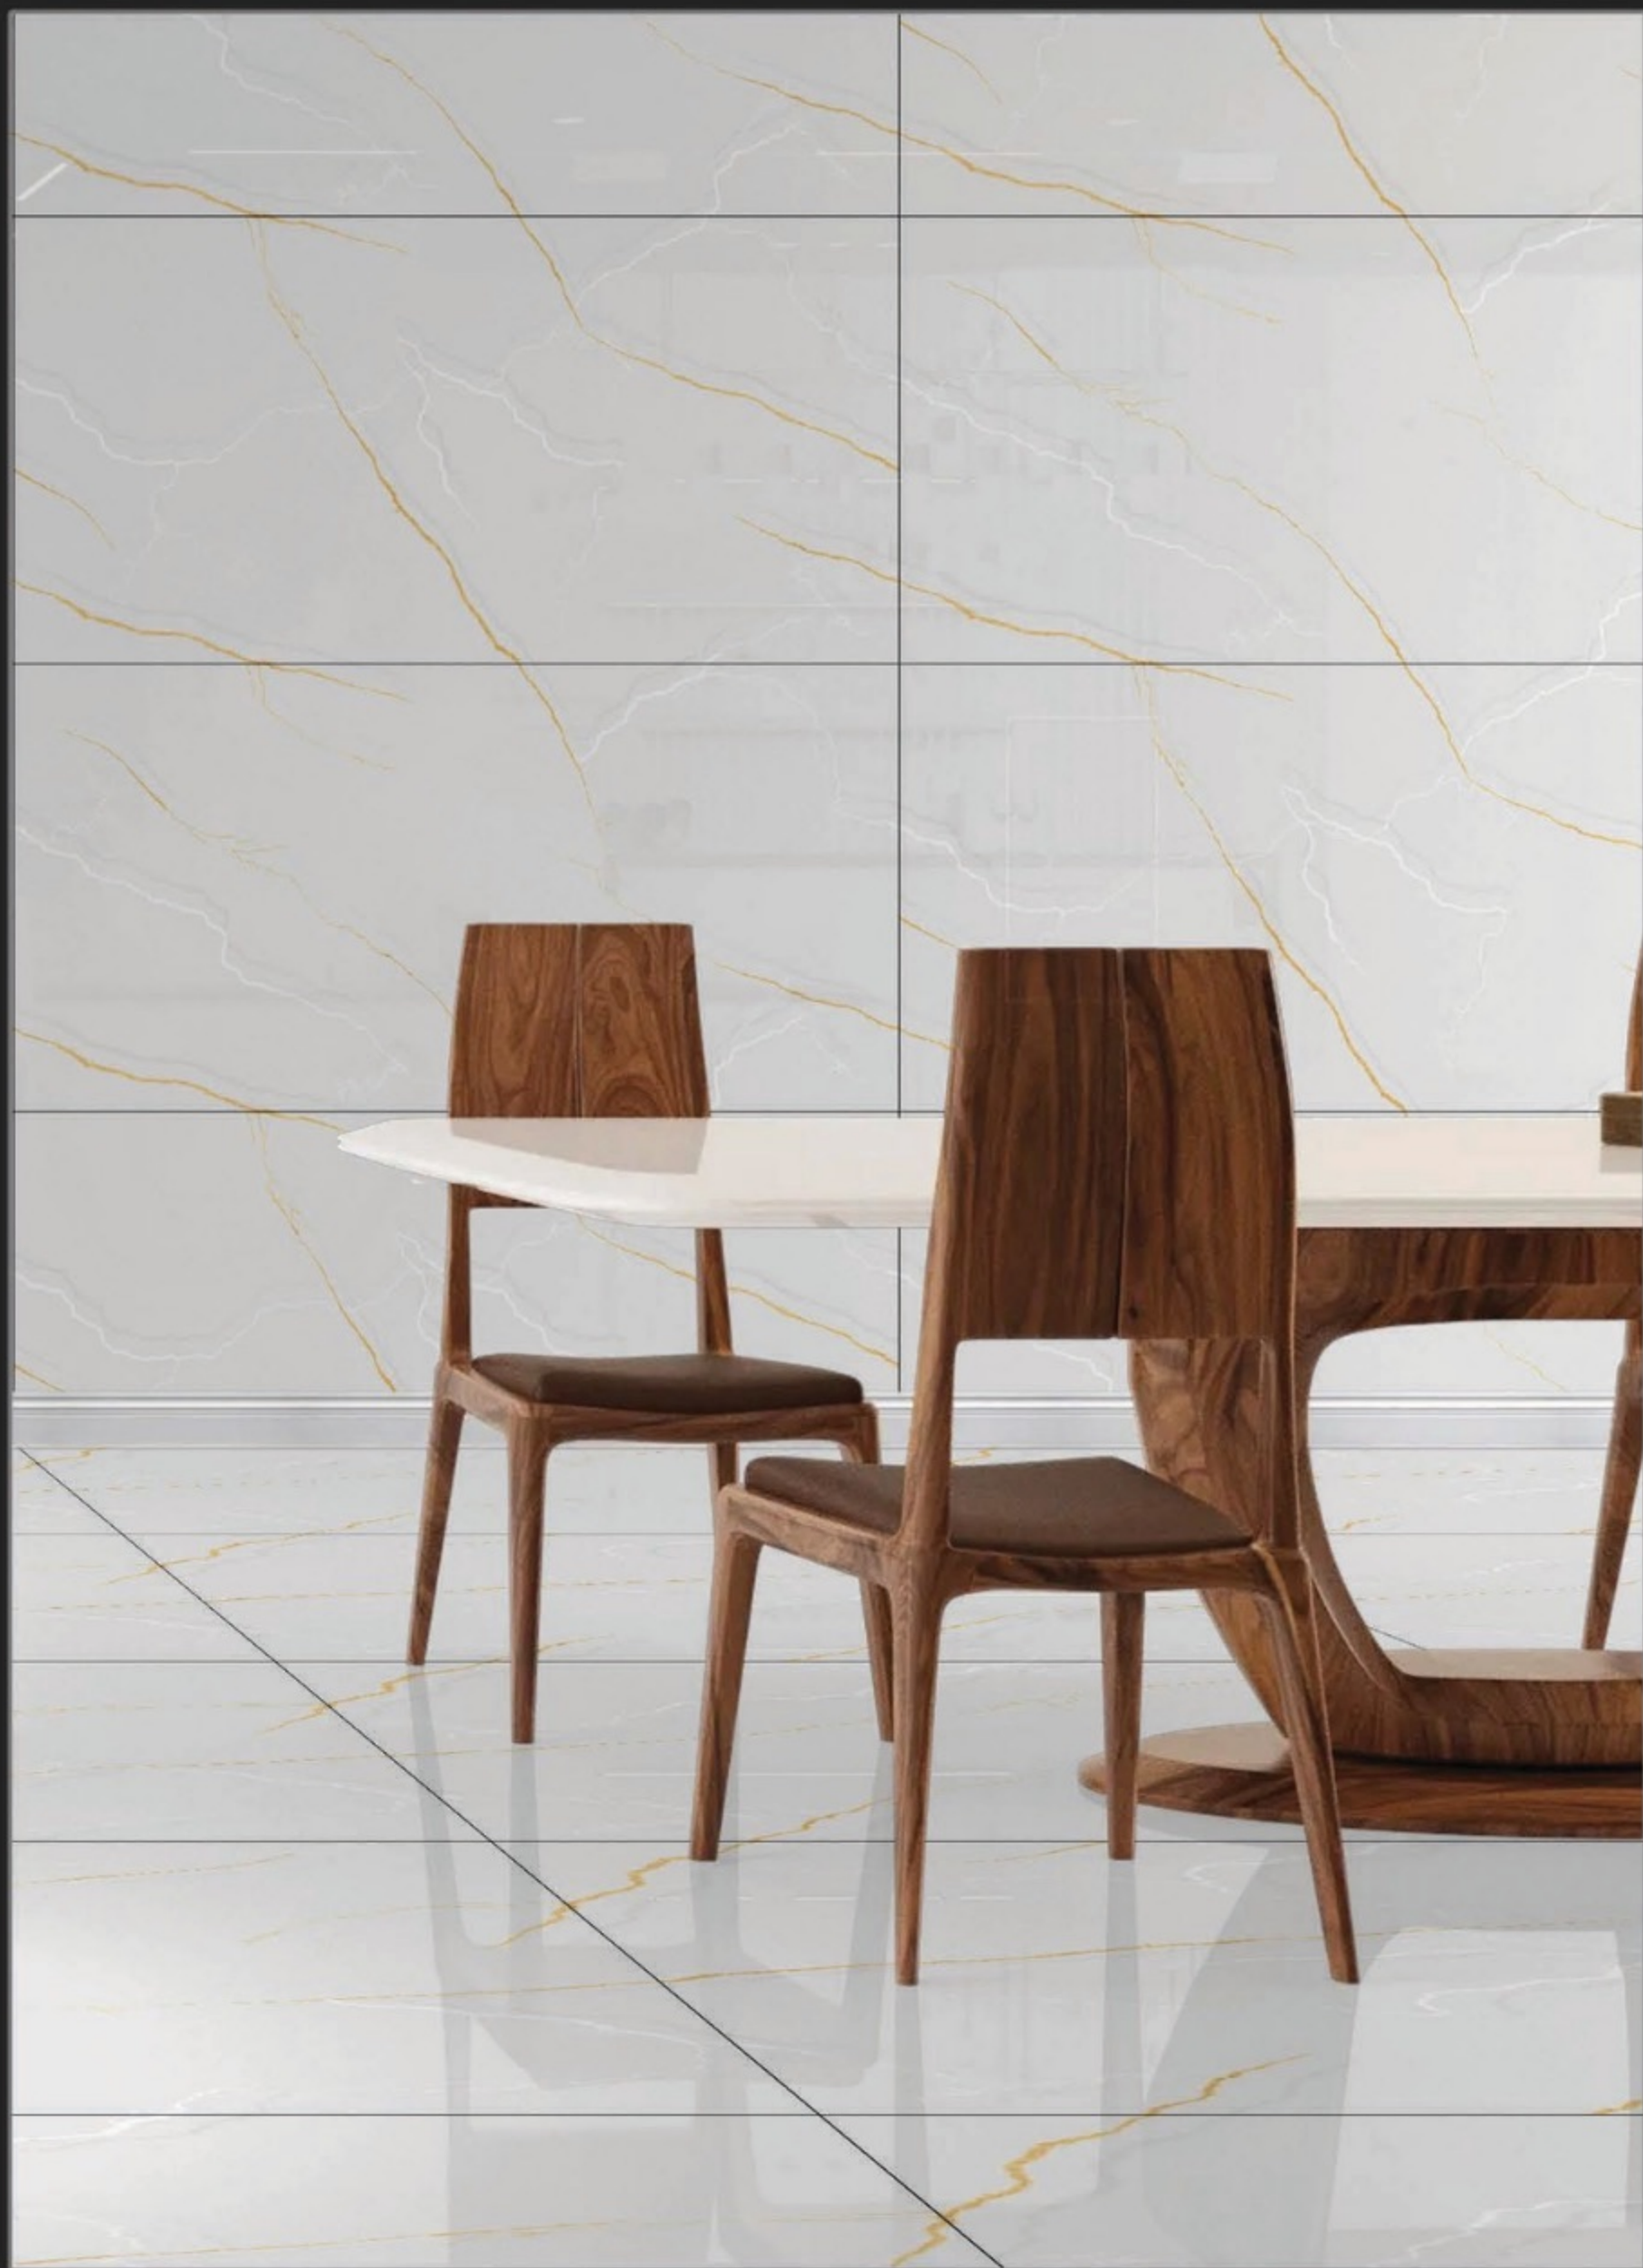

EM_LUXURIA GOLD

EM_LUXURIA
GOLD

size
600x1200mm

surface
Glossy

Faces
2