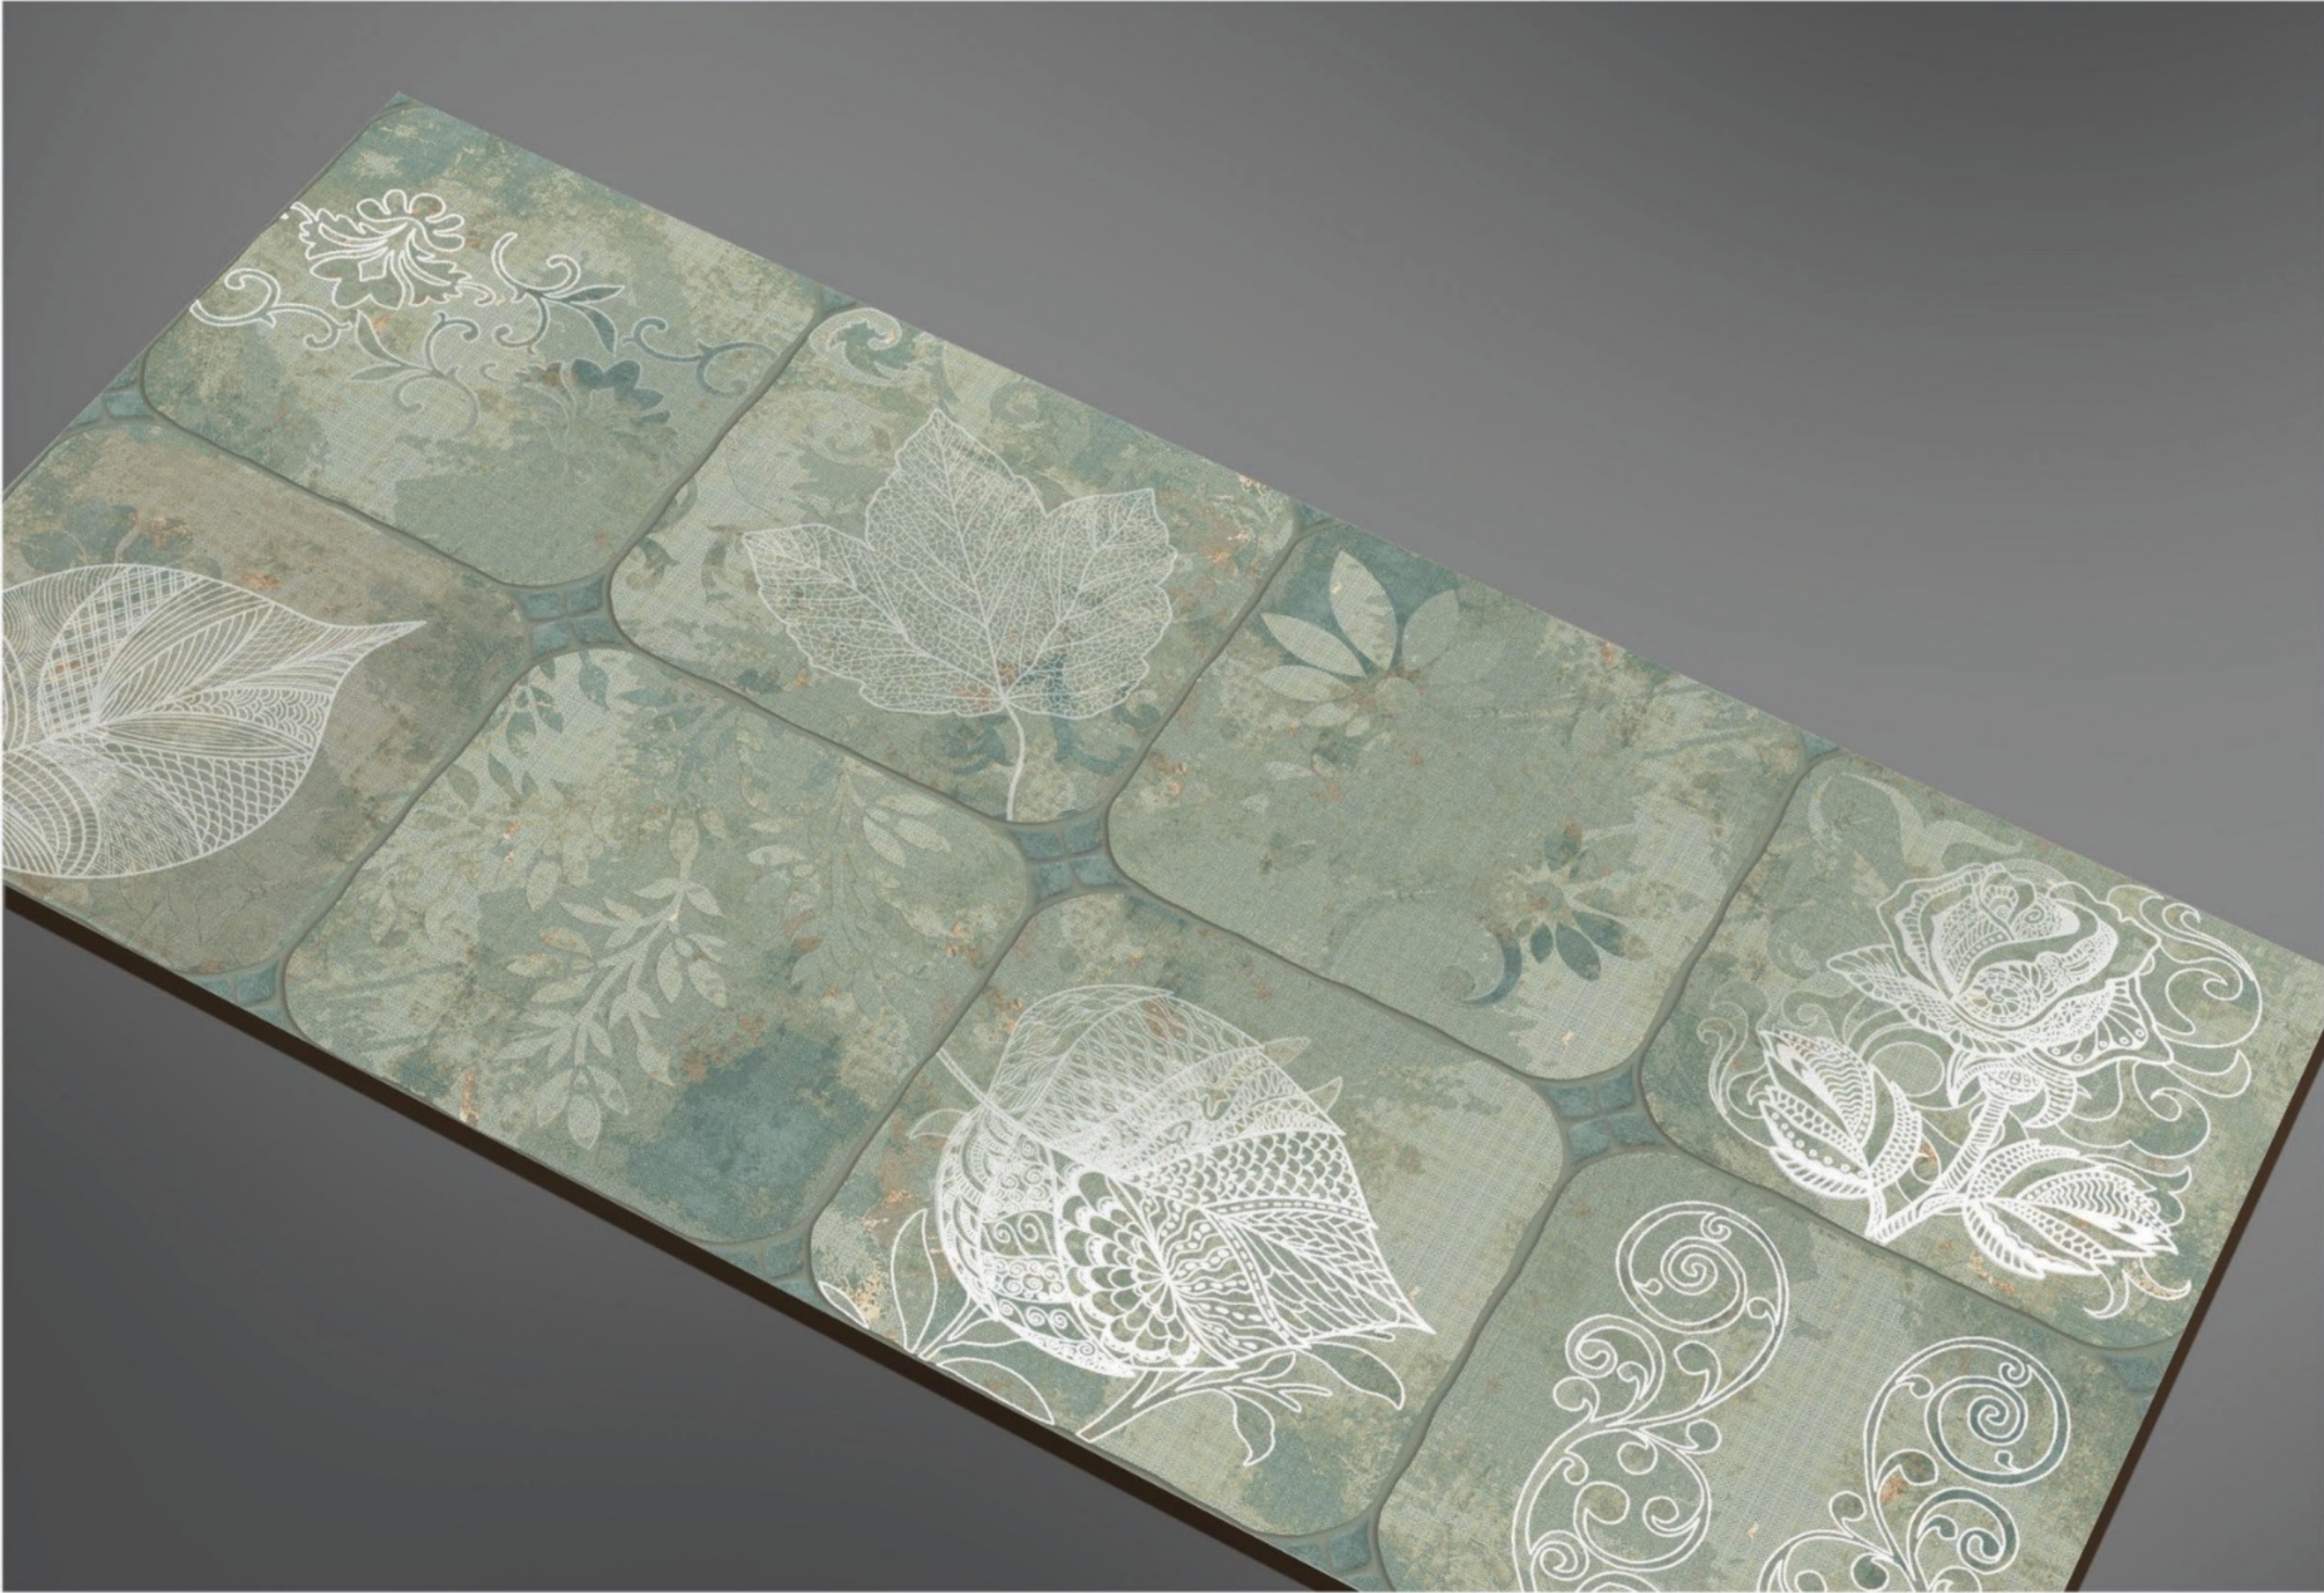

Surface
Carving

Faces
1

CR_VINTAGE LIGHT

600x1200MM
Carving Surface

CR_VINTAGE LIGHT

Format
600x1200MM

Surface
Carving

Faces
1

CR_VINTAGE LIGHT

CR_VINTAGE FLOWRAL

600x1200MM
Carving Surface

CR_VINTAGE FLOWRAL

Format
600x1200MM

Surface
Carving

Faces
1

CR_VINTAGE FLOWRAL