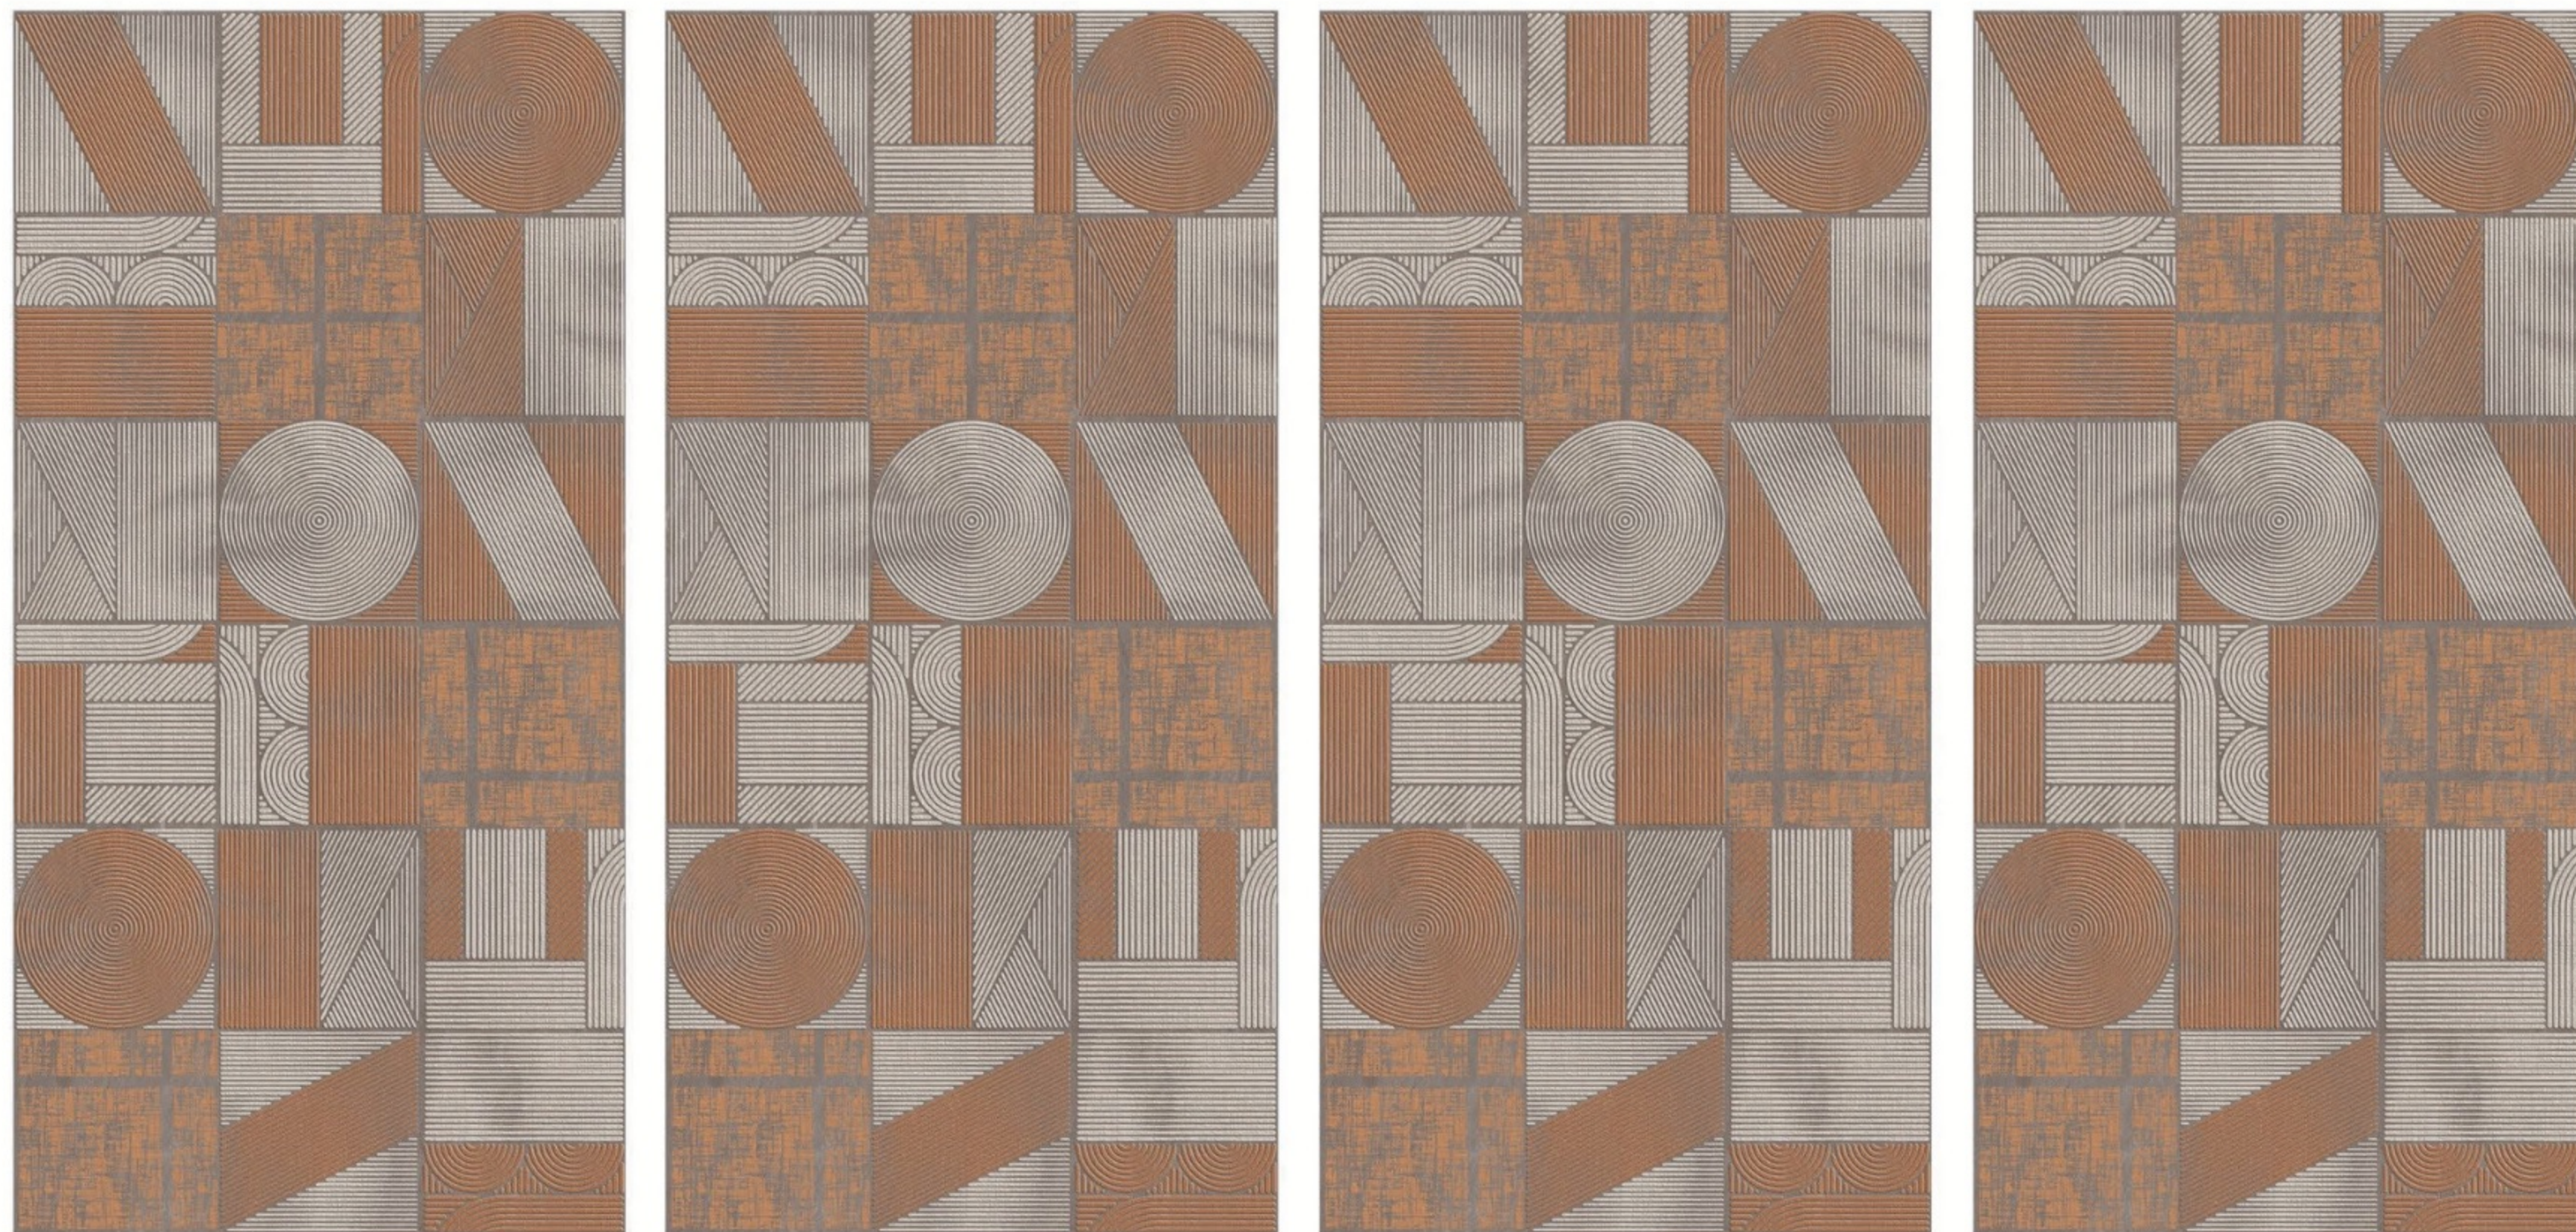

CR_BROLA DECOR

Format
600x1200MM

Surface
Carving

Faces
1