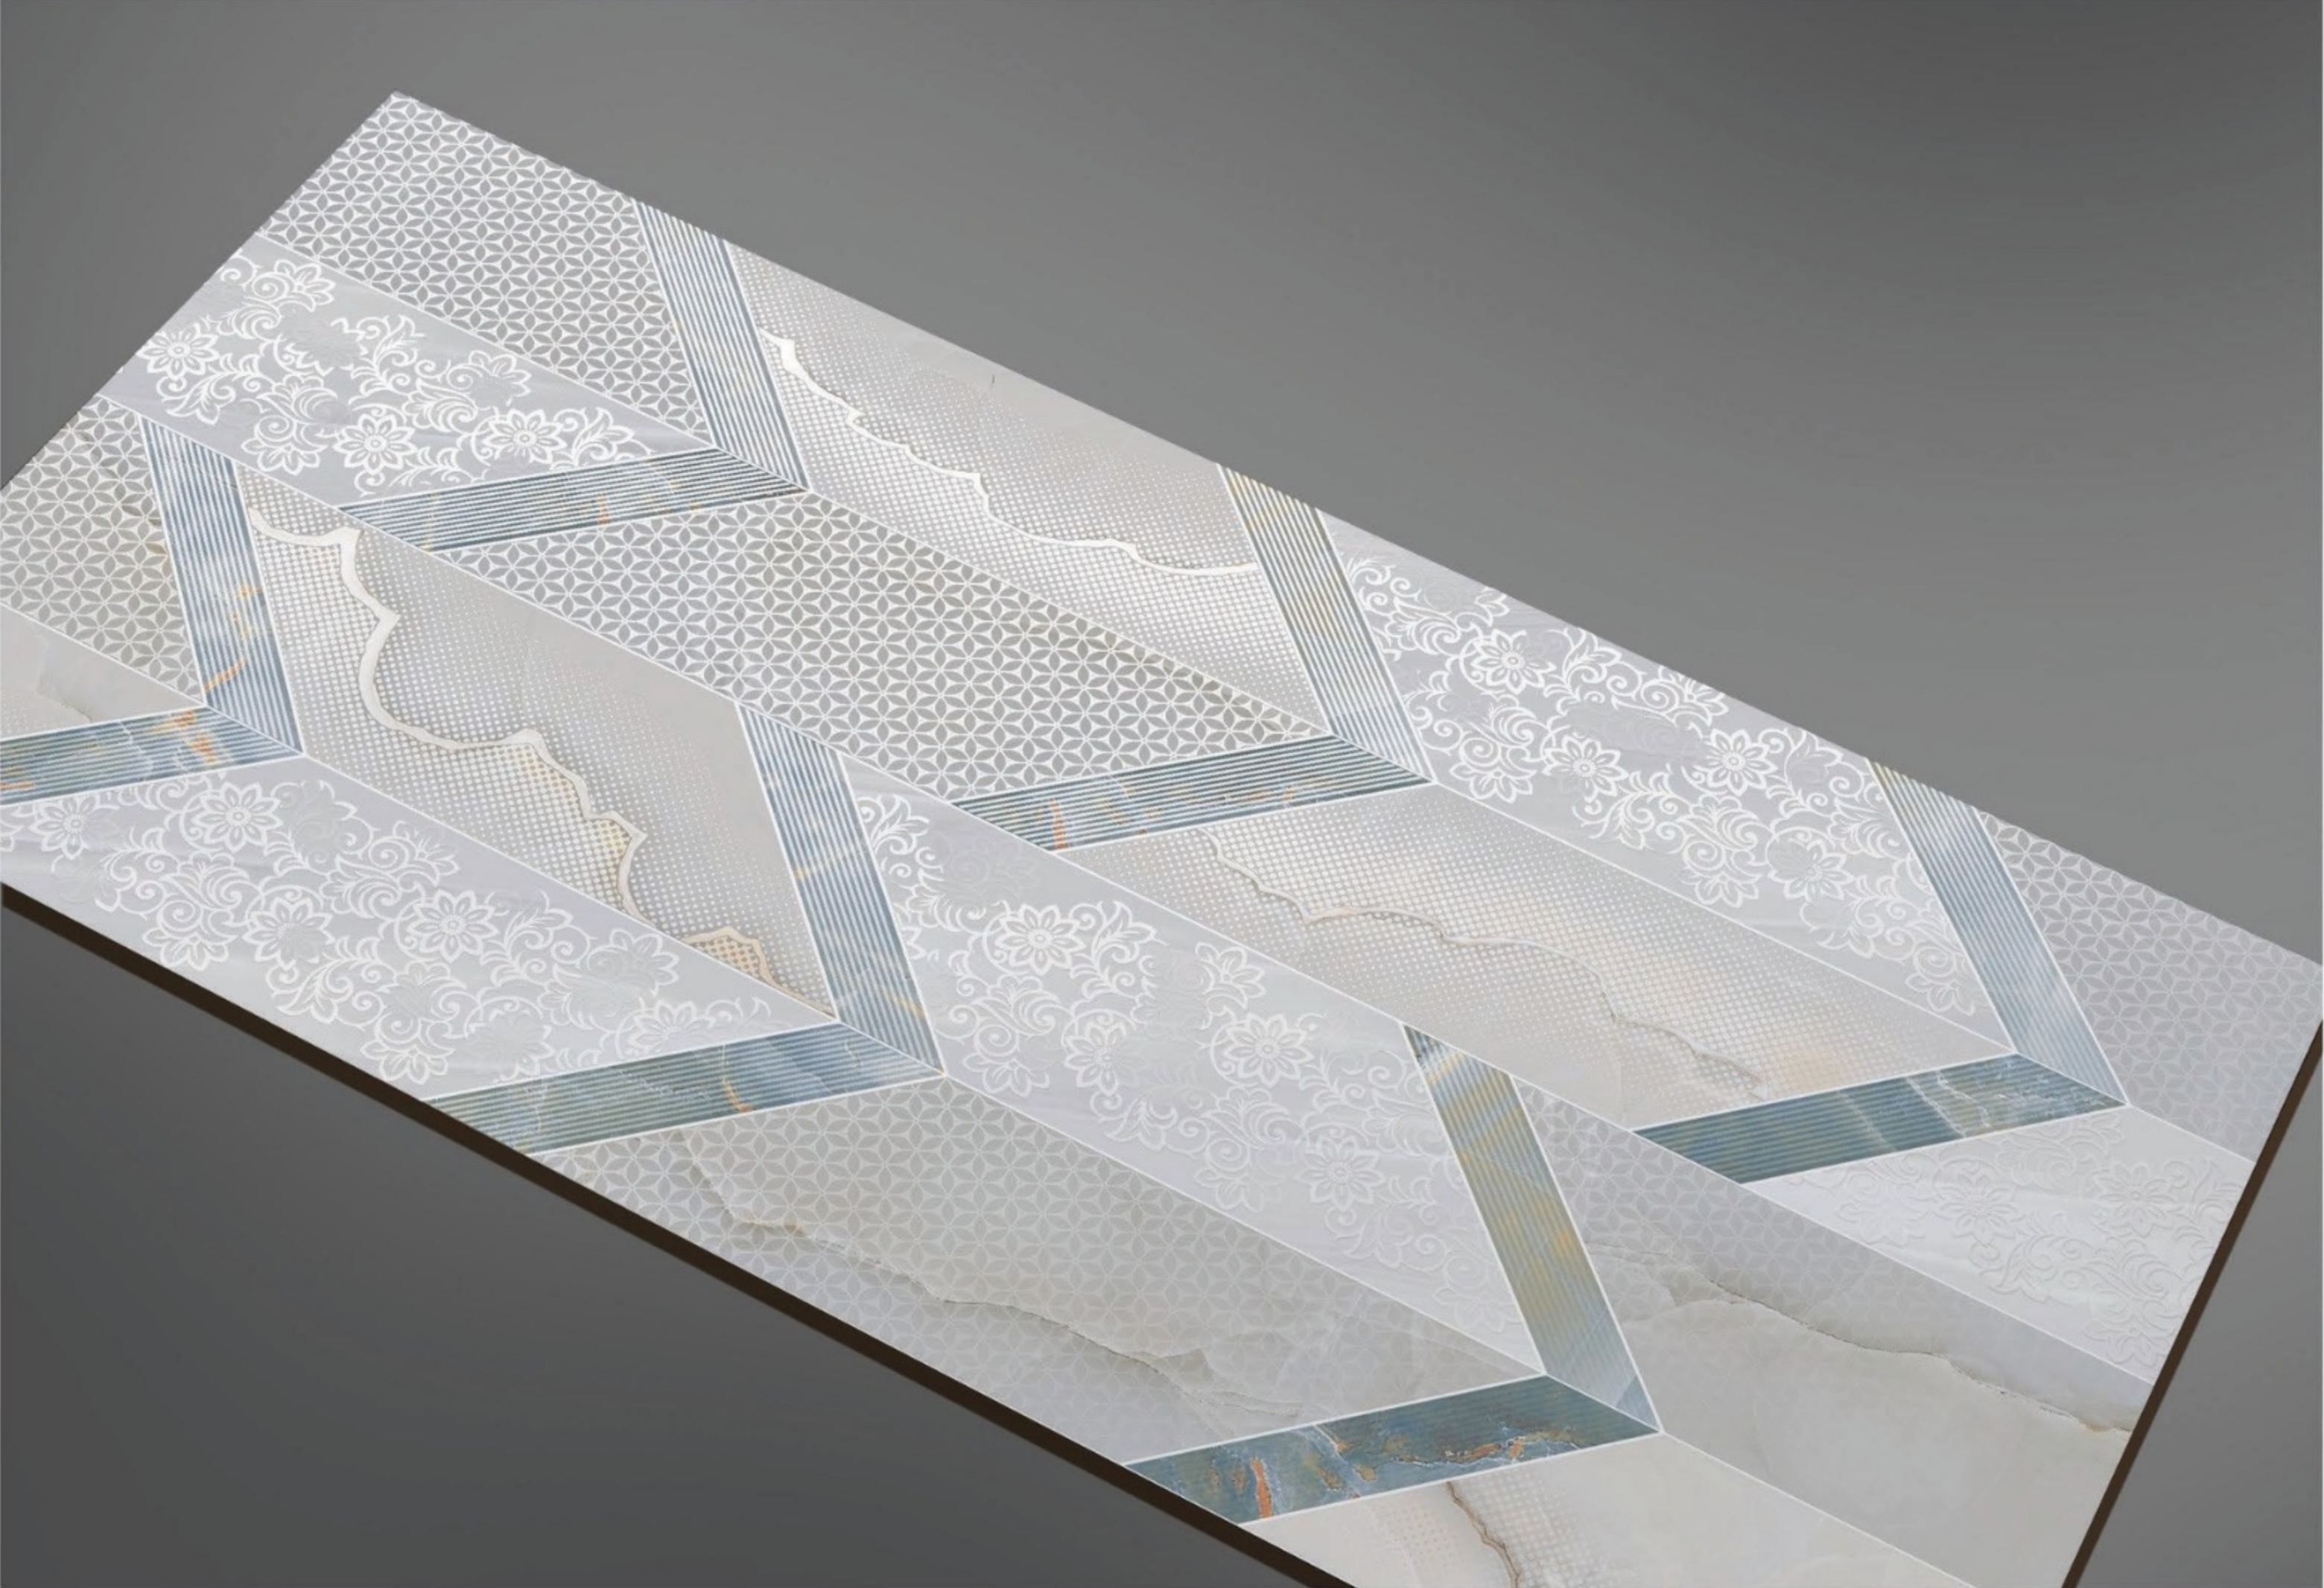

CR_BORNIO DECOR