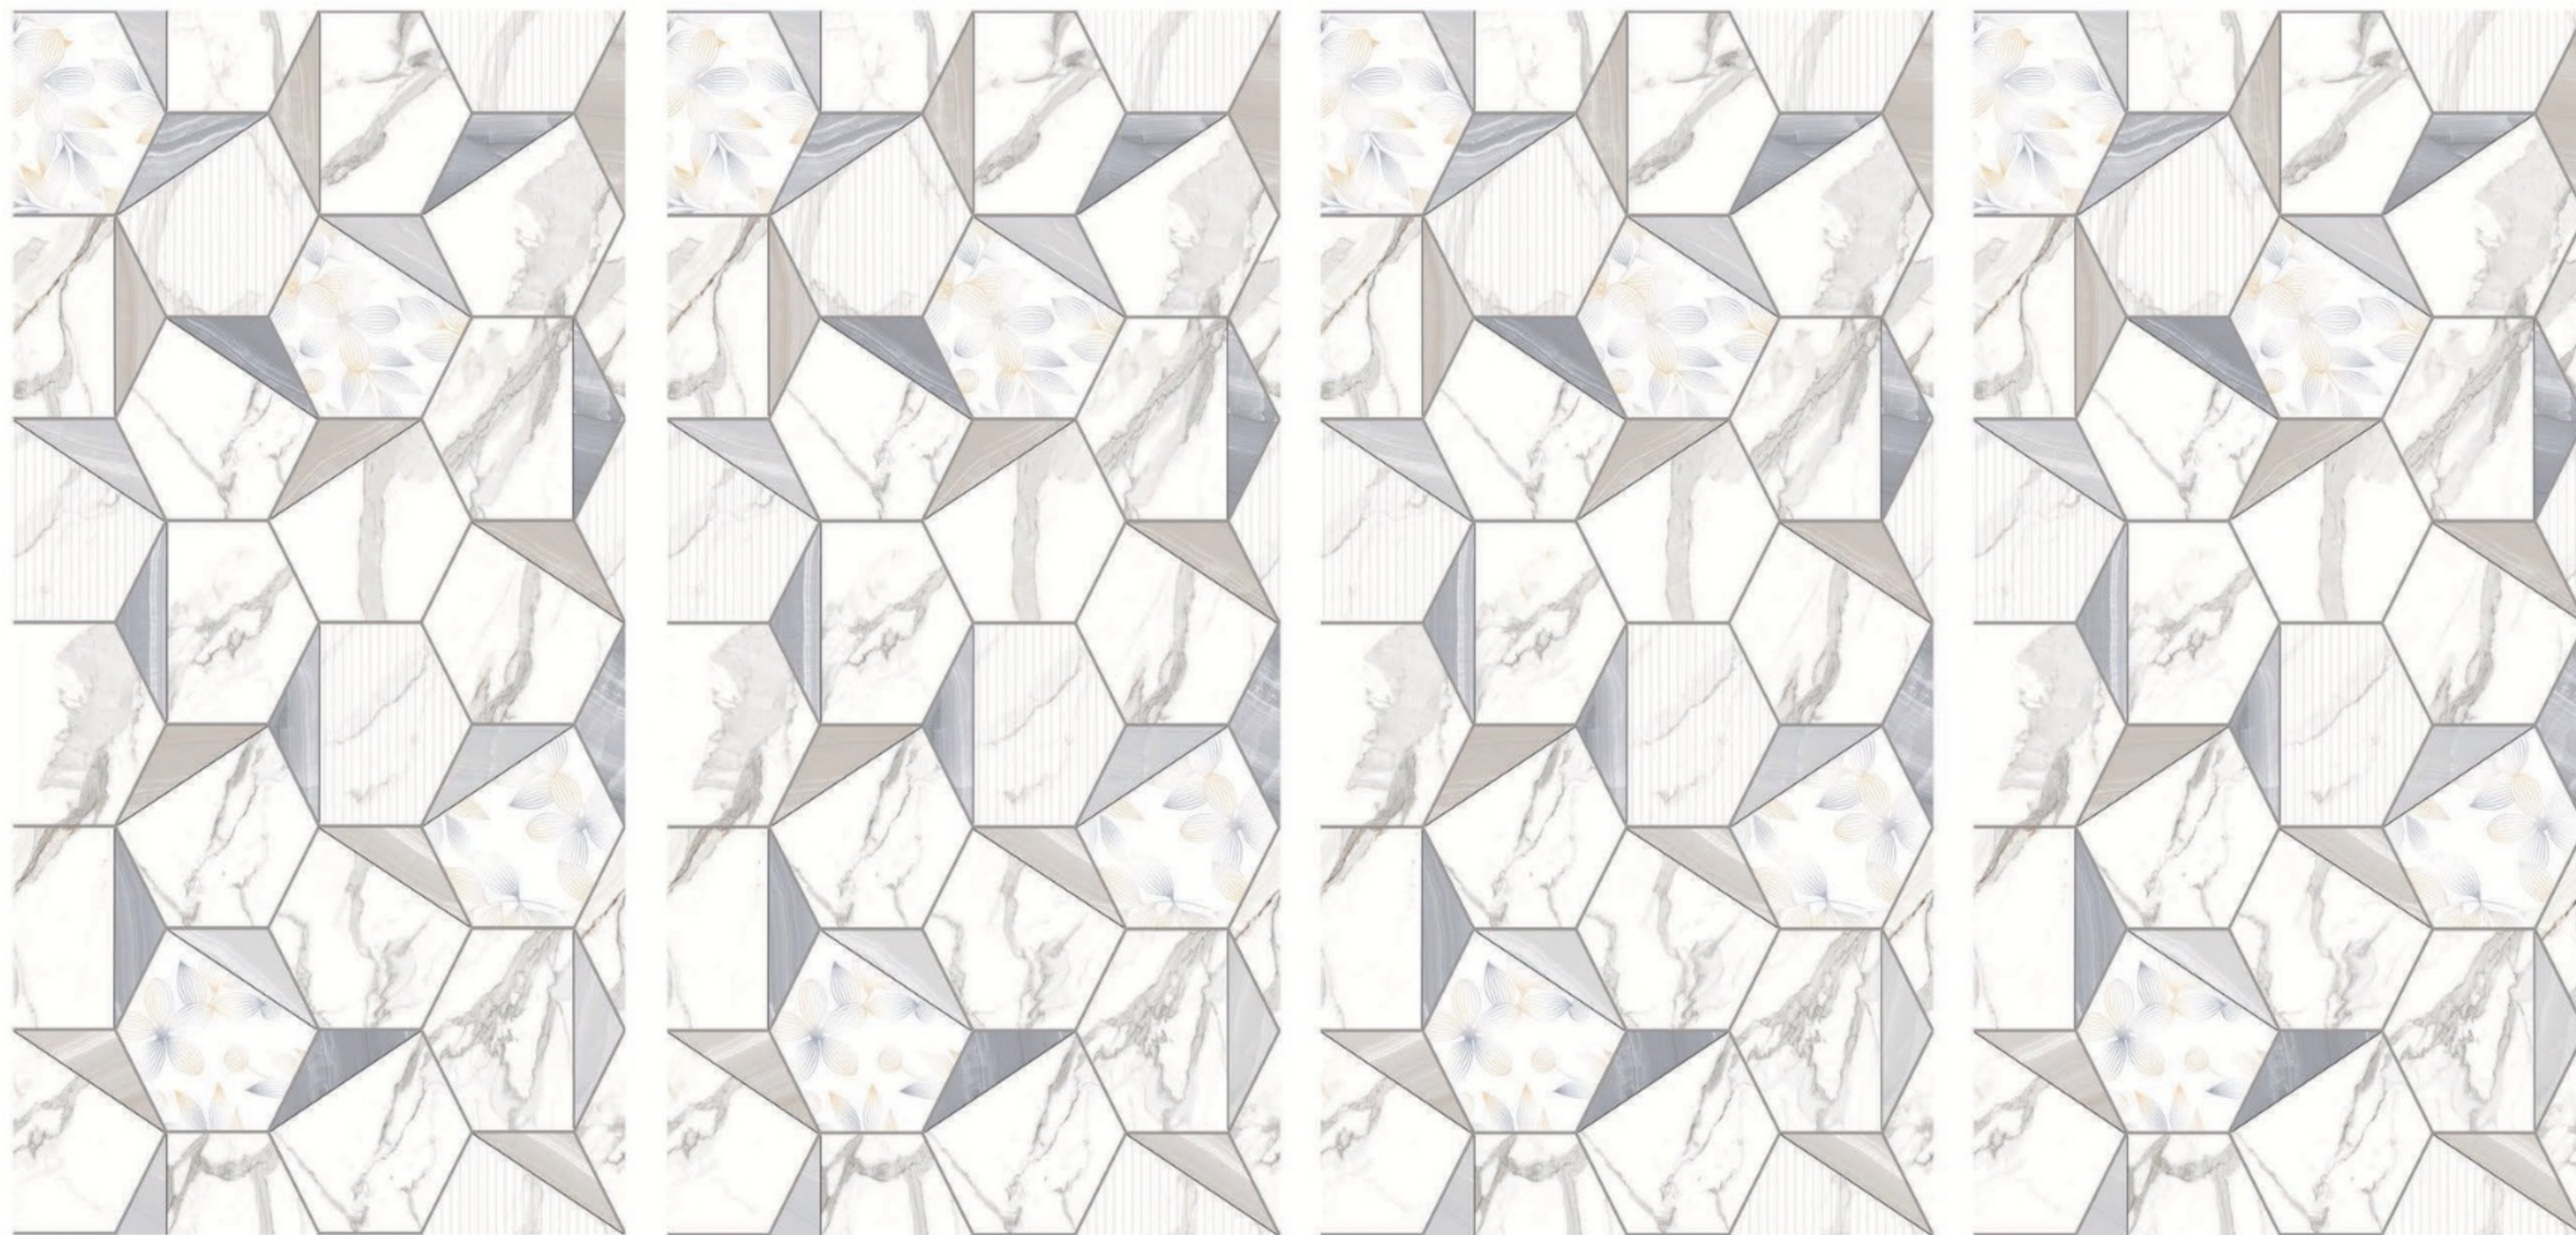

CR_RIALTO DECOR

Format
600x1200MM

Surface
Carving

Faces
1