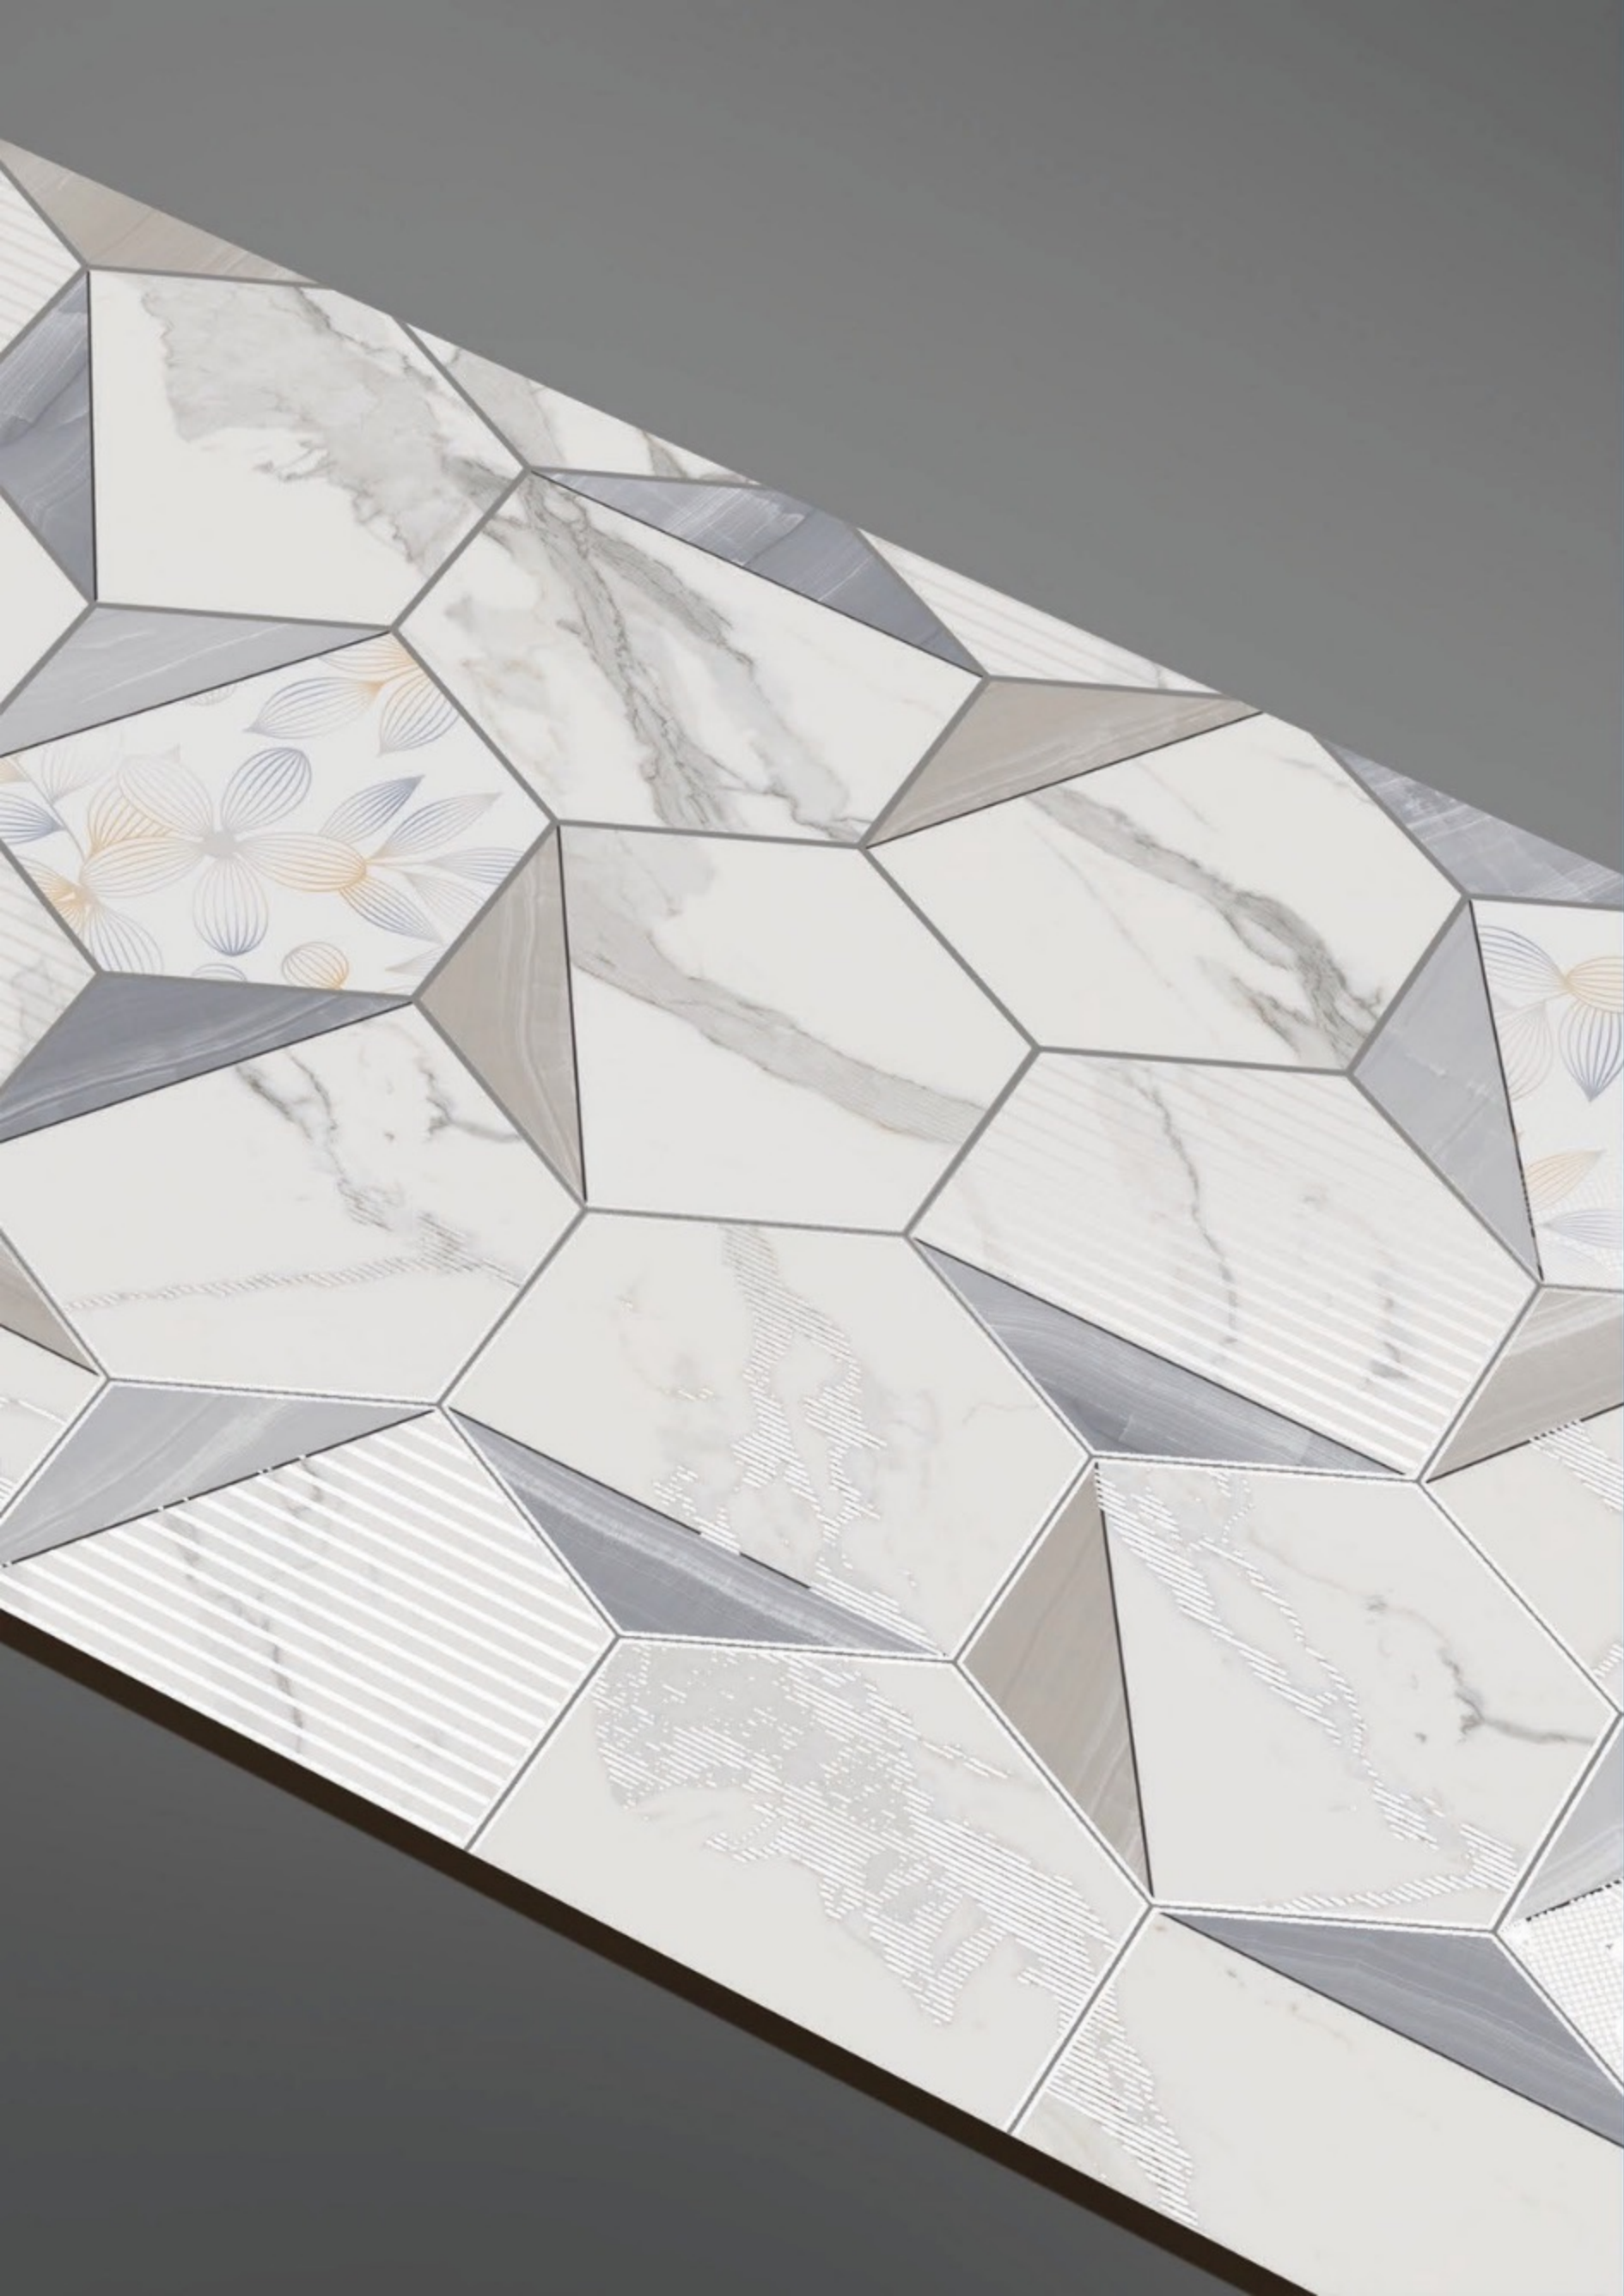

CR_RIALTO DECOR

600x1200MM
Carving Surface