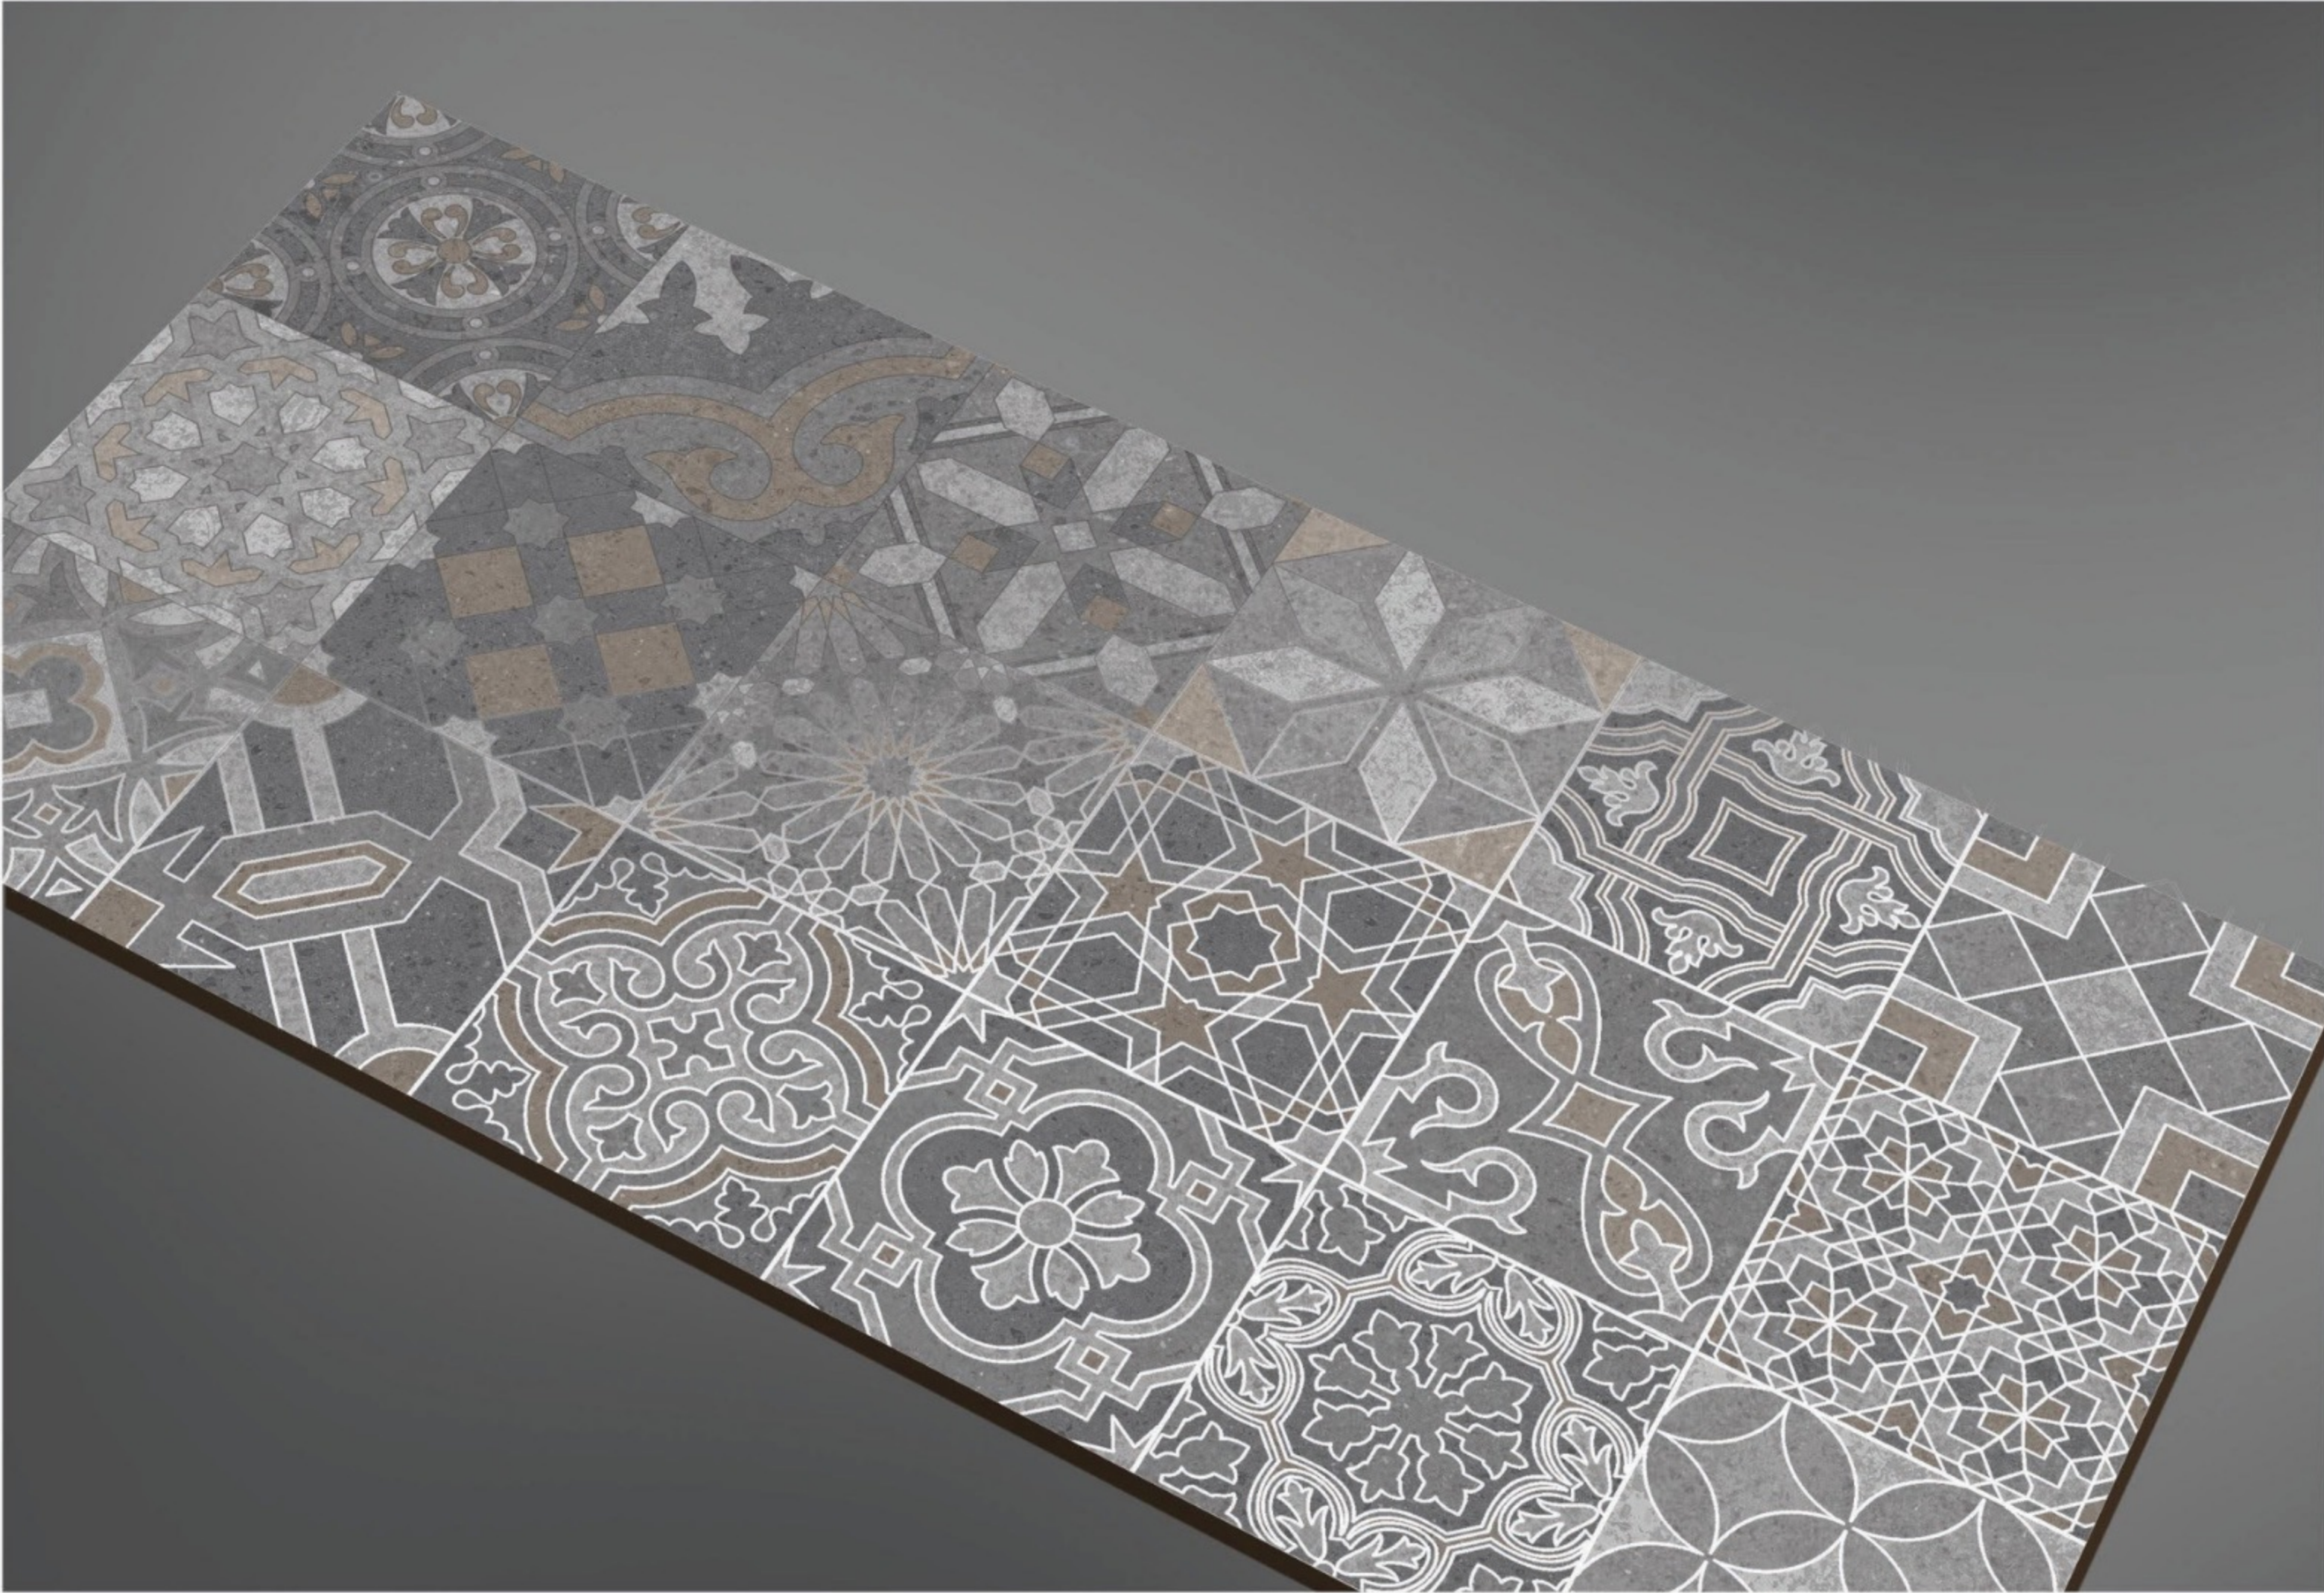

CR_MELARA DECOR

600x1200MM
Carving Surface

CR_MELARA DECOR

Format
600x1200MM

Surface
Carving

Faces
1

CR_MELARA DECOR

CR_MODENA WHITE