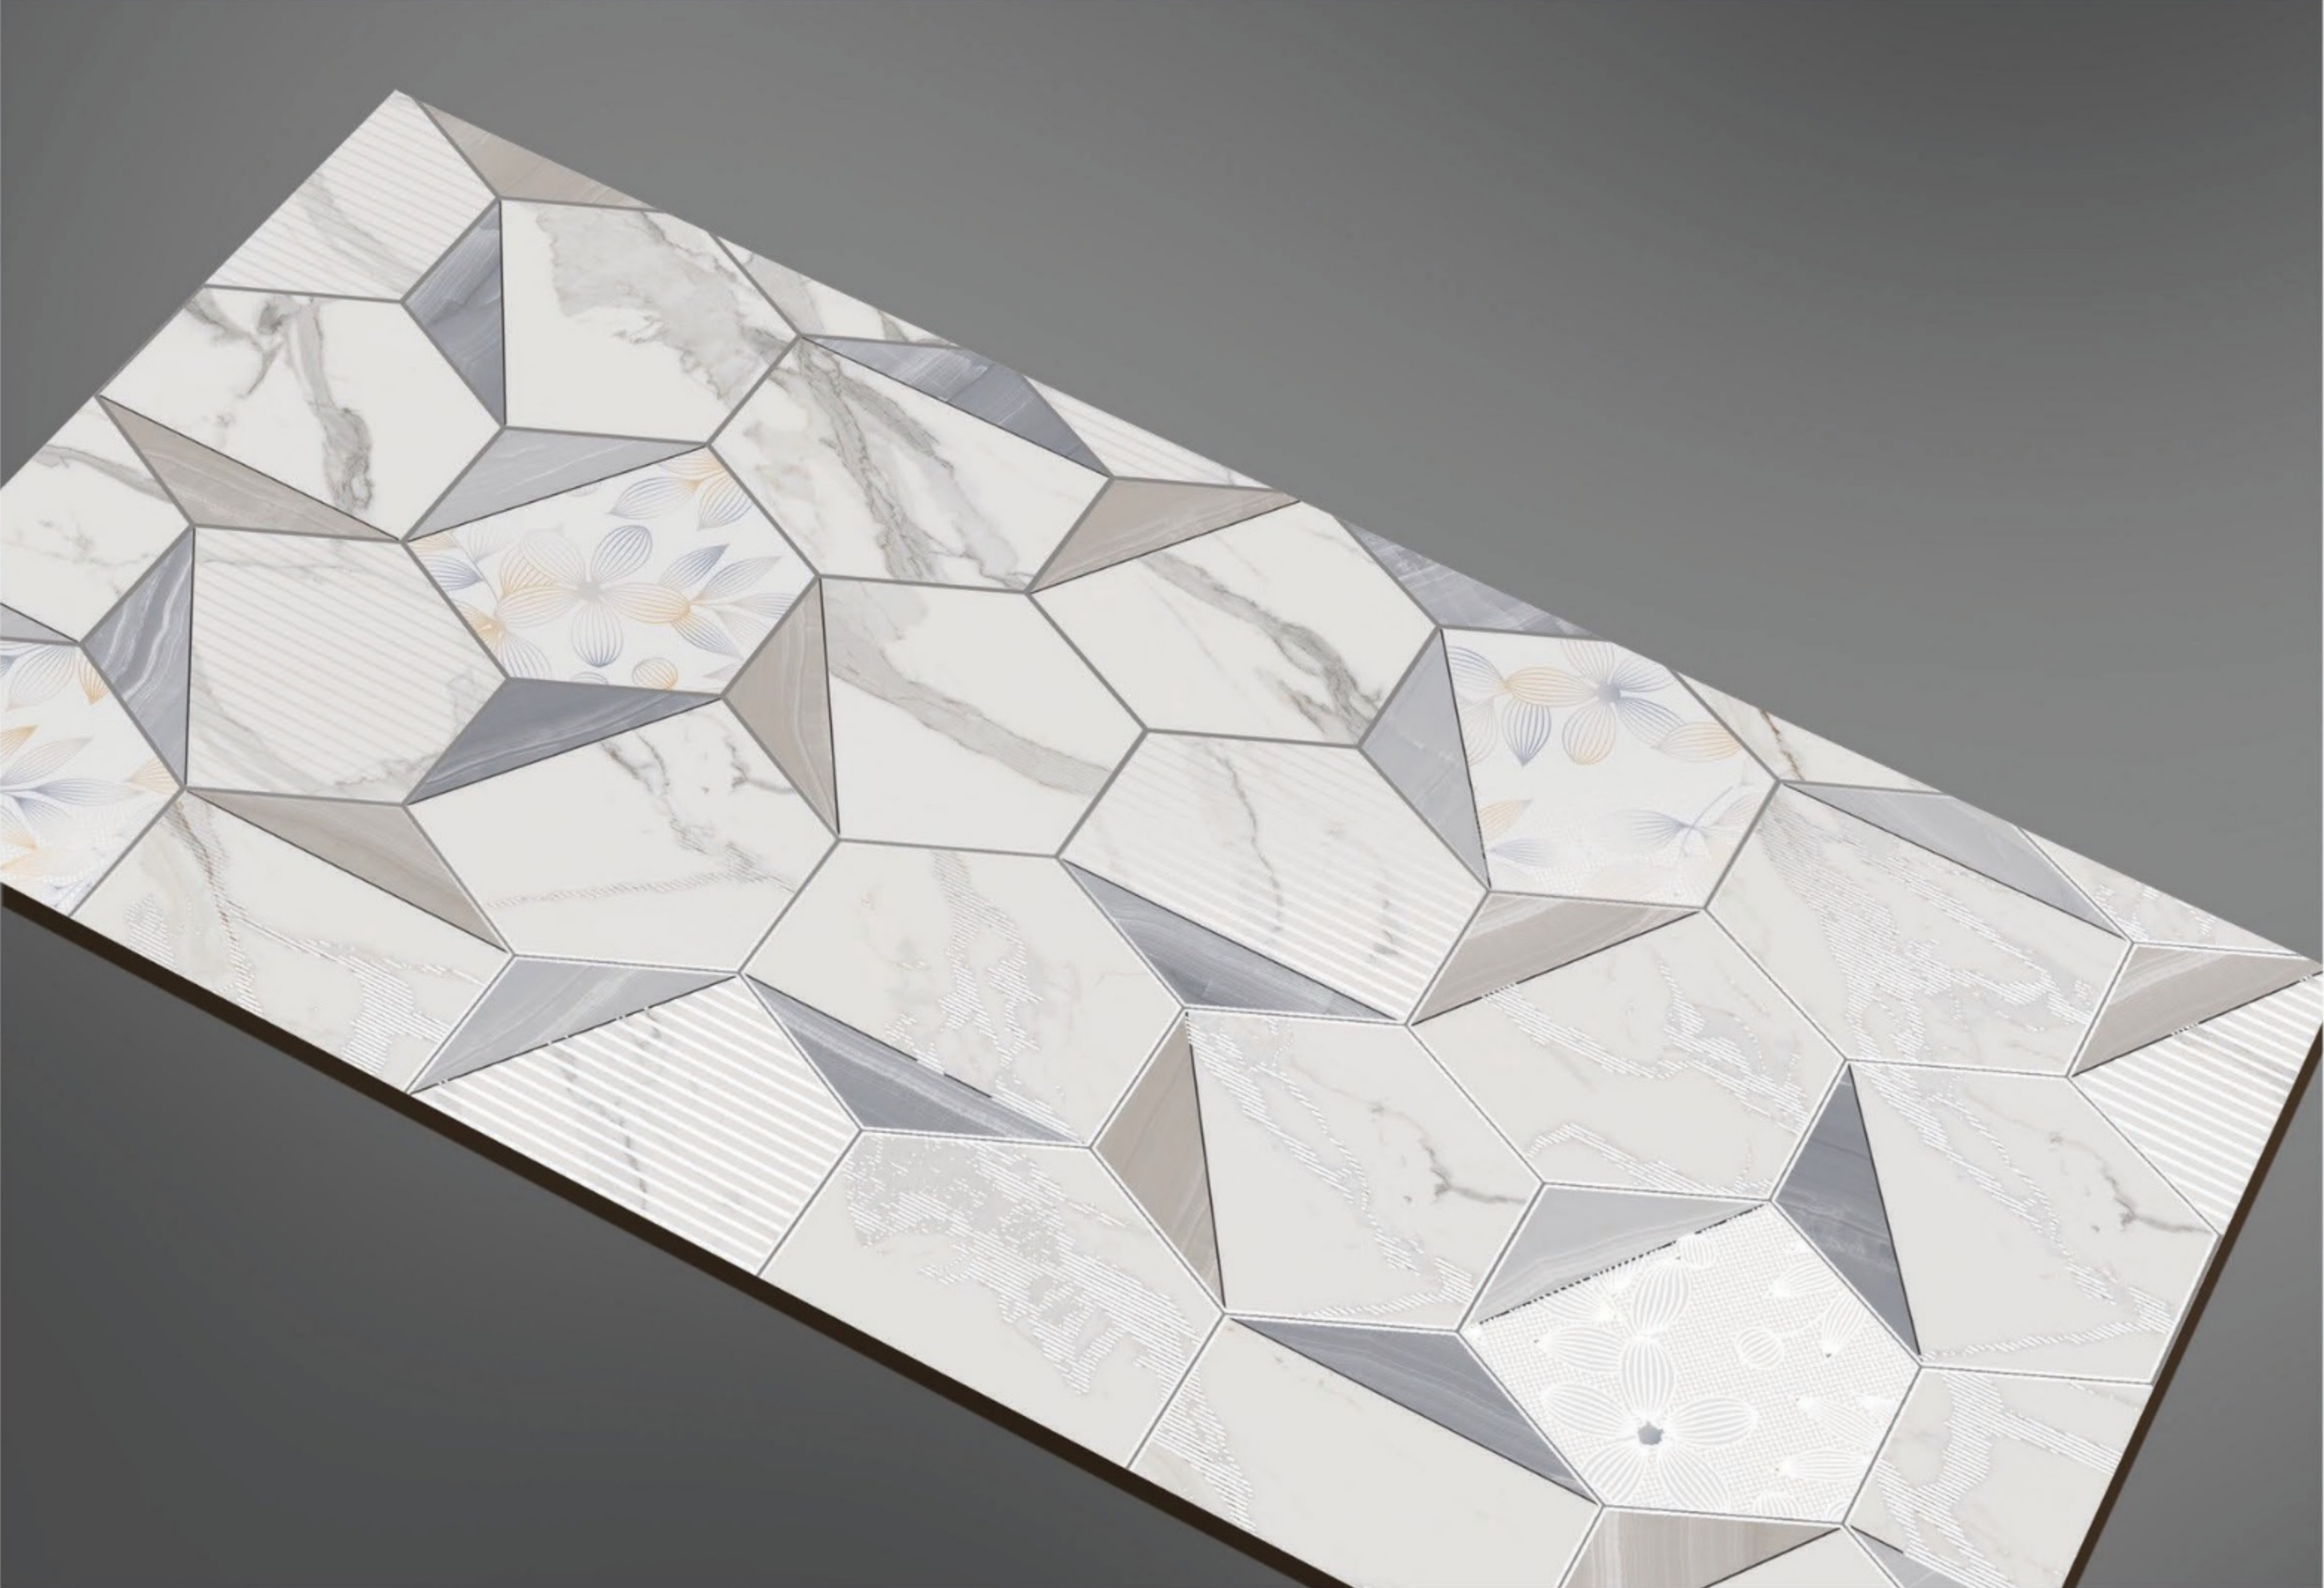

CR_RIALTO DECOR

CR_ROLO DARK

600x1200MM
Carving Surface

CR_ROLO DARK

Format
600x1200MM

Surface
Carving

Faces
4

CR_ROLO DARK