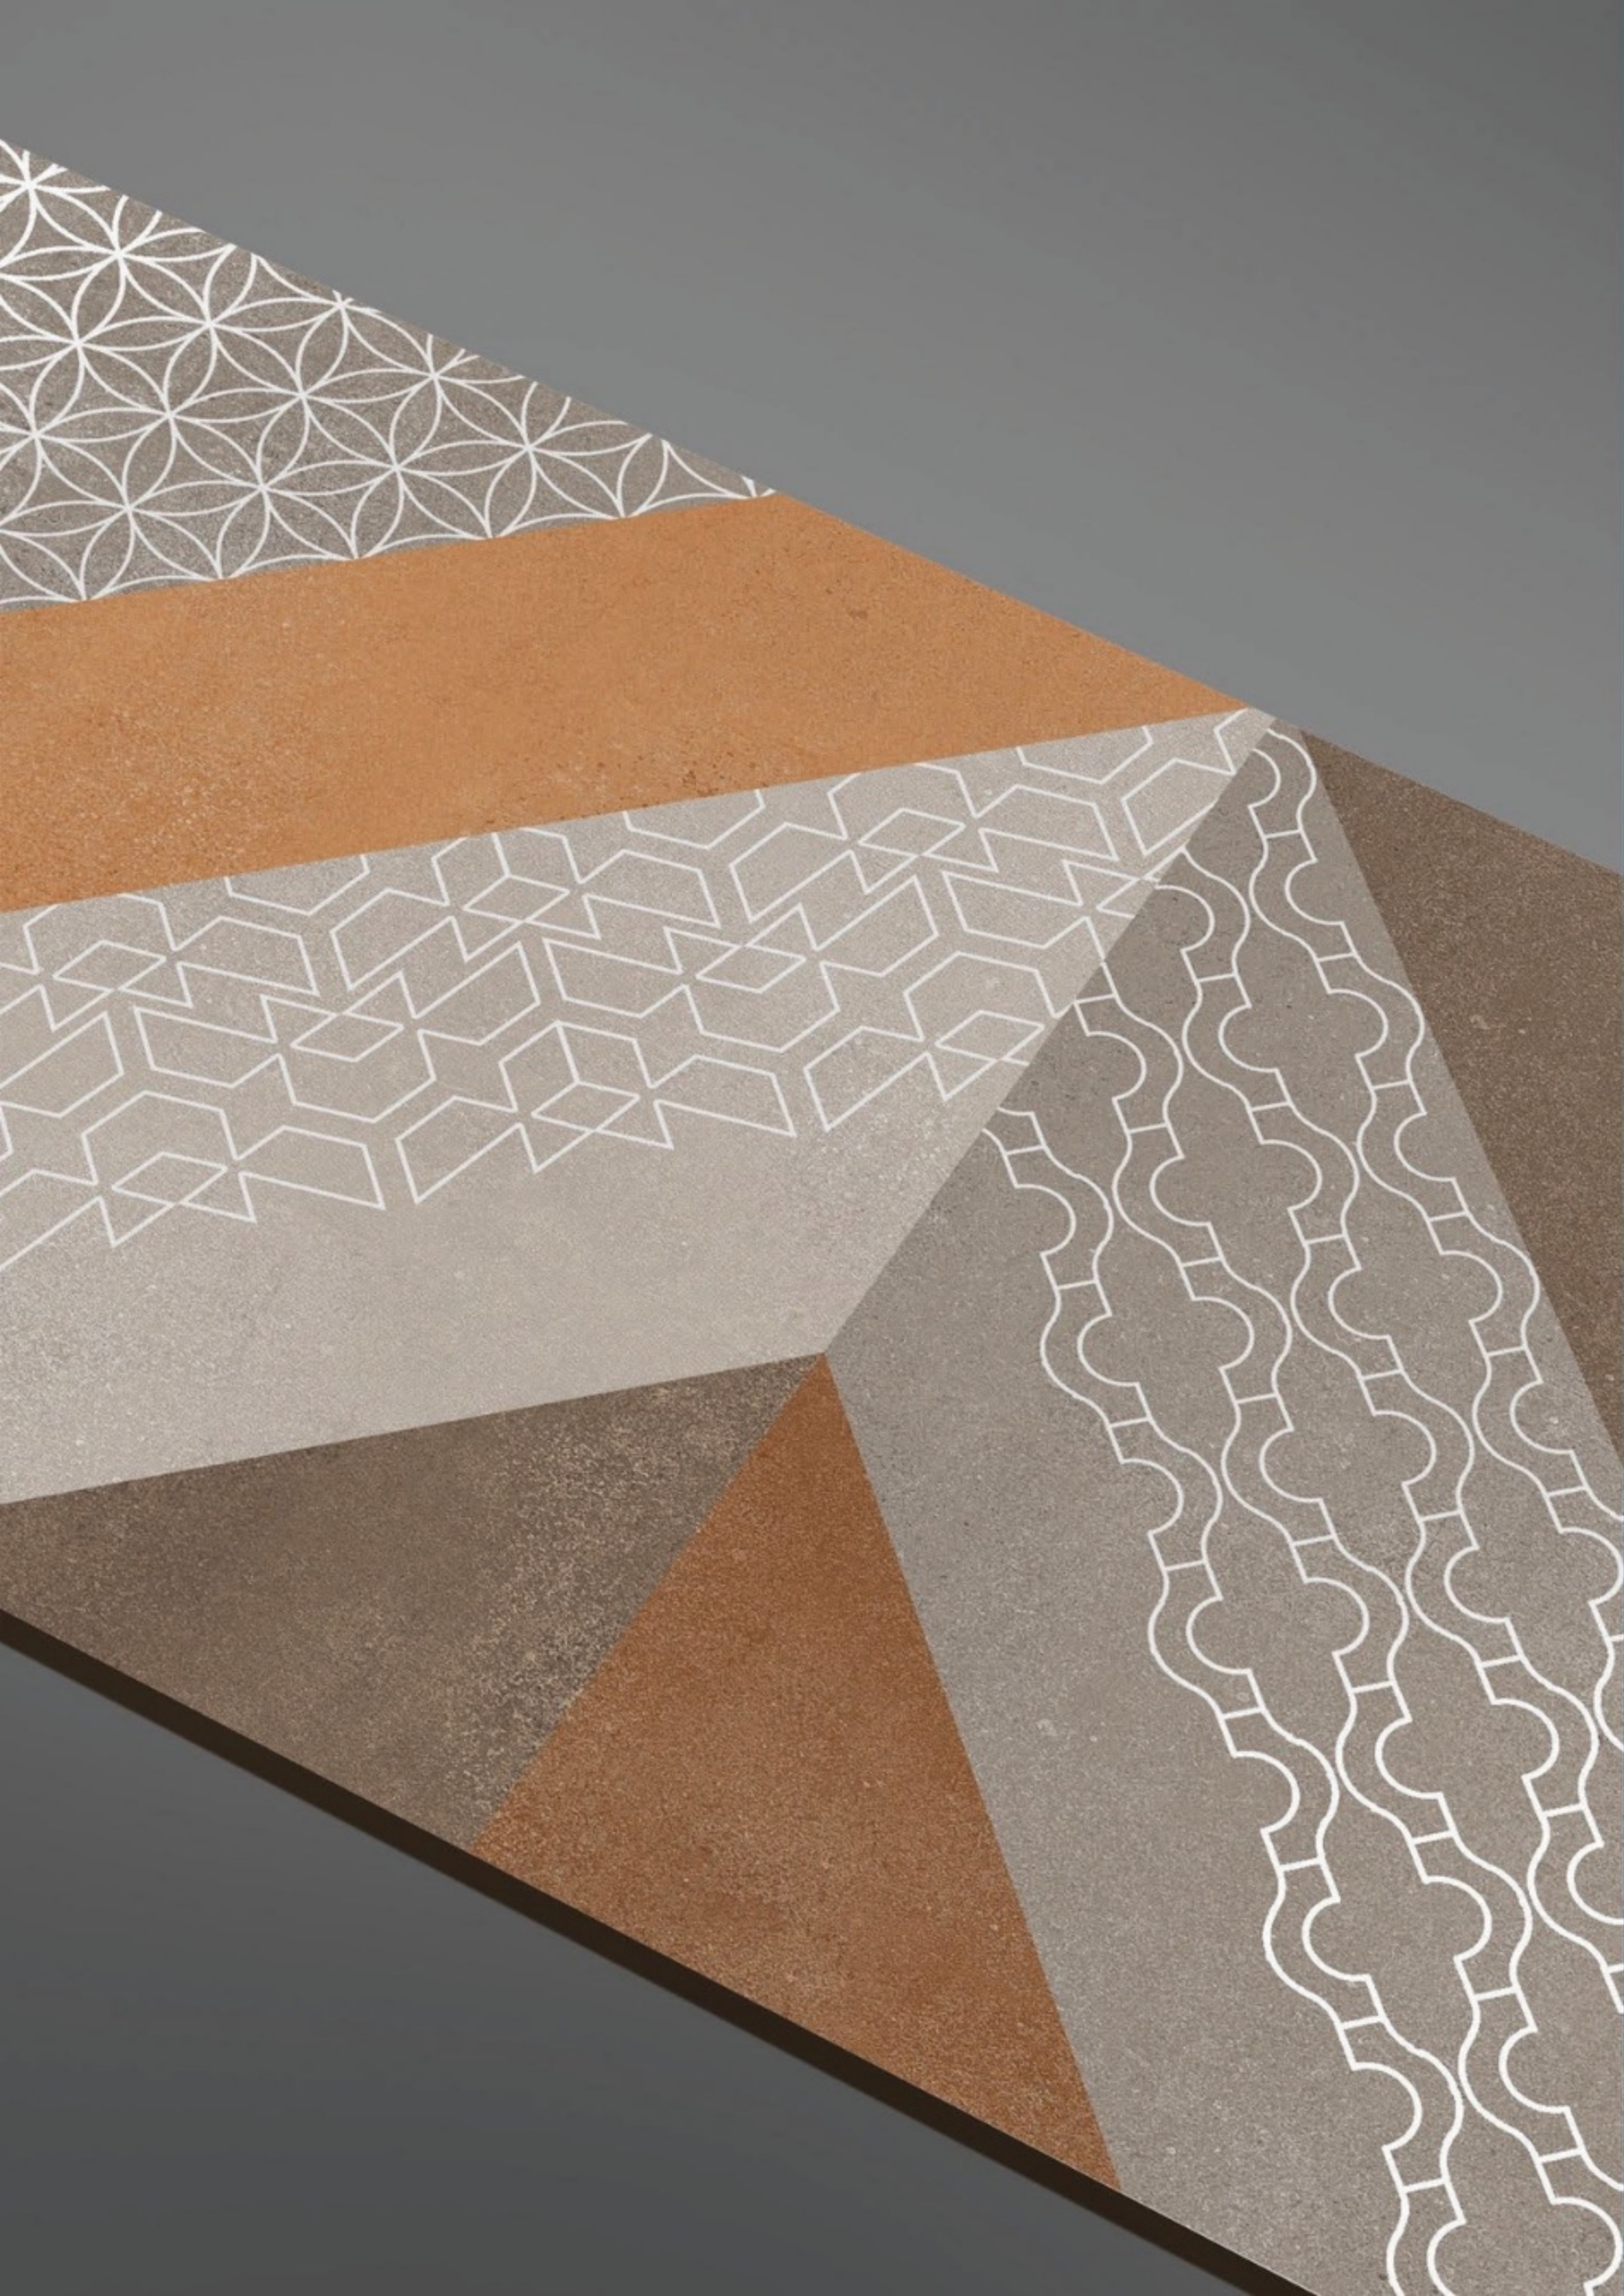

CR_RUINA WHITE

Format
600x1200MM

Surface
Carving

Faces
1

CR_RUINA WHITE

CR_SARZANO

600x1200MM
Carving Surface

CR_SARZANO

Format
600x1200MM

Surface
Carving

Faces
1

CR_SARZANO

CR_SARZANO DECOR

600x1200MM
Carving Surface

CR_SARZANO DECOR

Format
600x1200MM

Surface
Carving

Faces
1

CR_VINTAGE LIGHT

600x1200MM
Carving Surface

CR_VINTAGE LIGHT

Format
600x1200MM

Surface
Carving

Faces
1