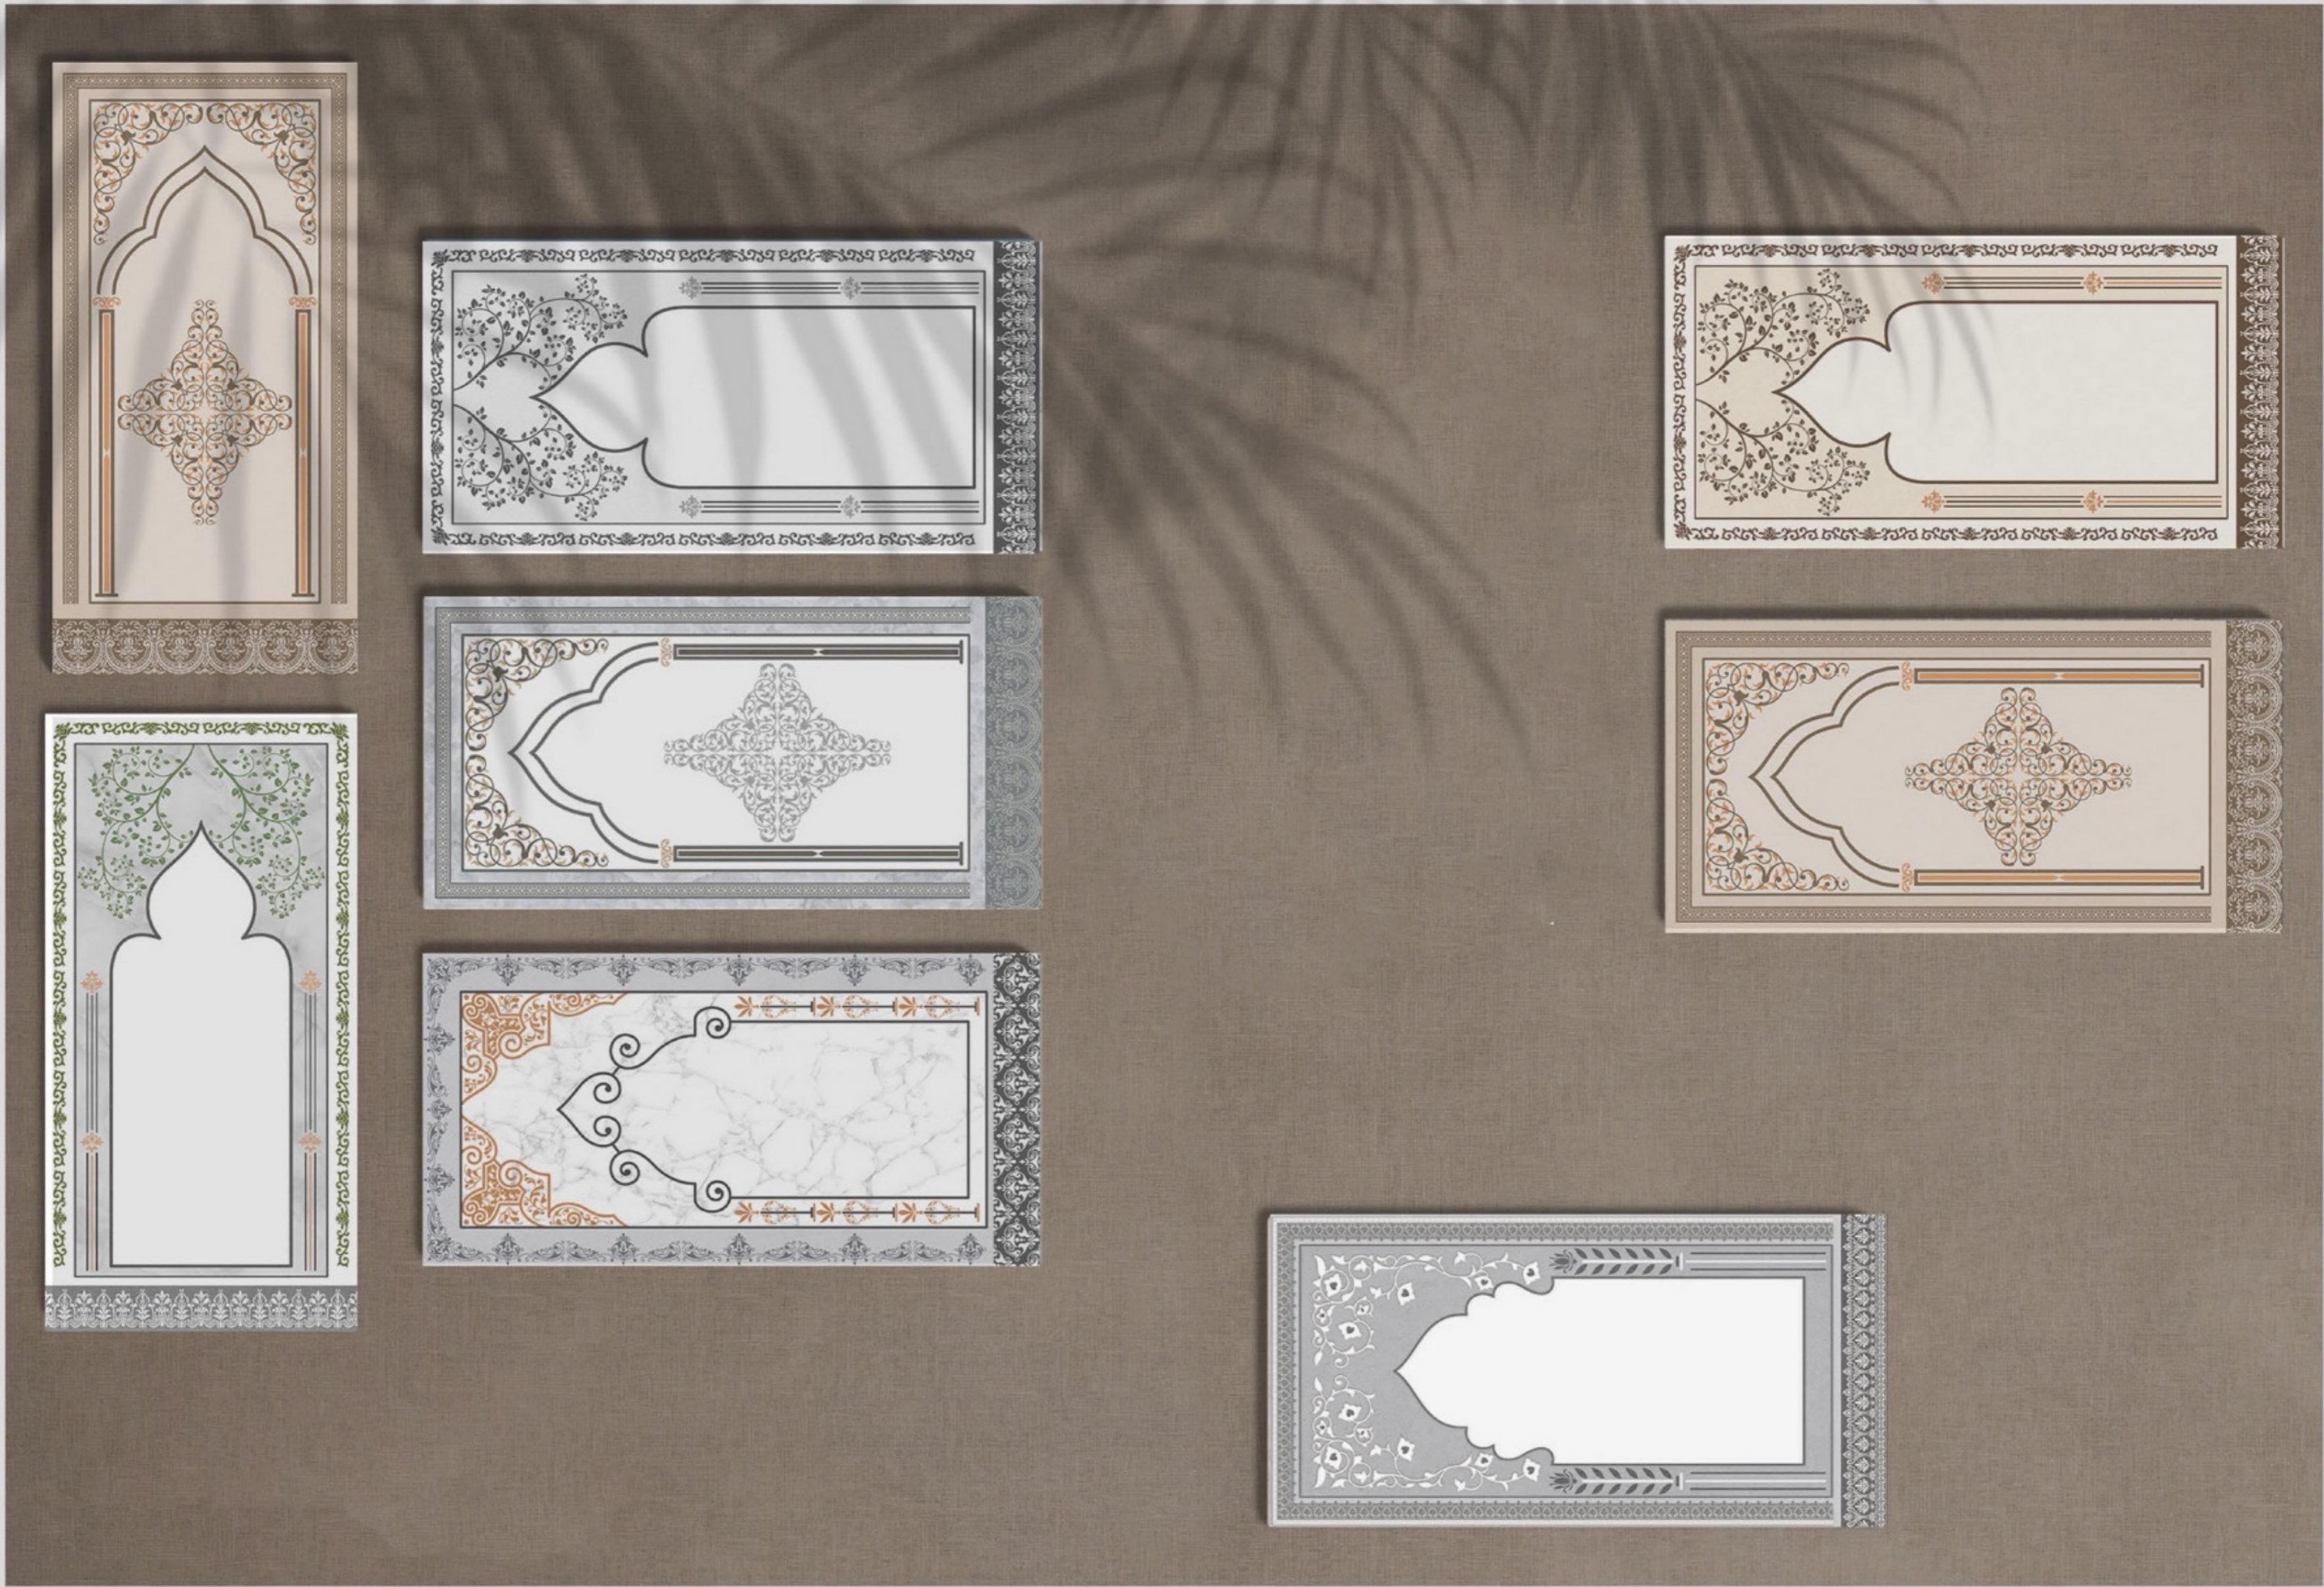

FORMO

FORMO

size
600x1200mm

surface
Glossy

Faces
1

GROUT

GROUT

size
600x1200mm

surface
Glossy

Faces
1

PRISTING

PRISTING

size
600x1200mm

surface
Glossy

Faces
1

t
a
j
e
c
o
l
l
e
c
t
i
o
n