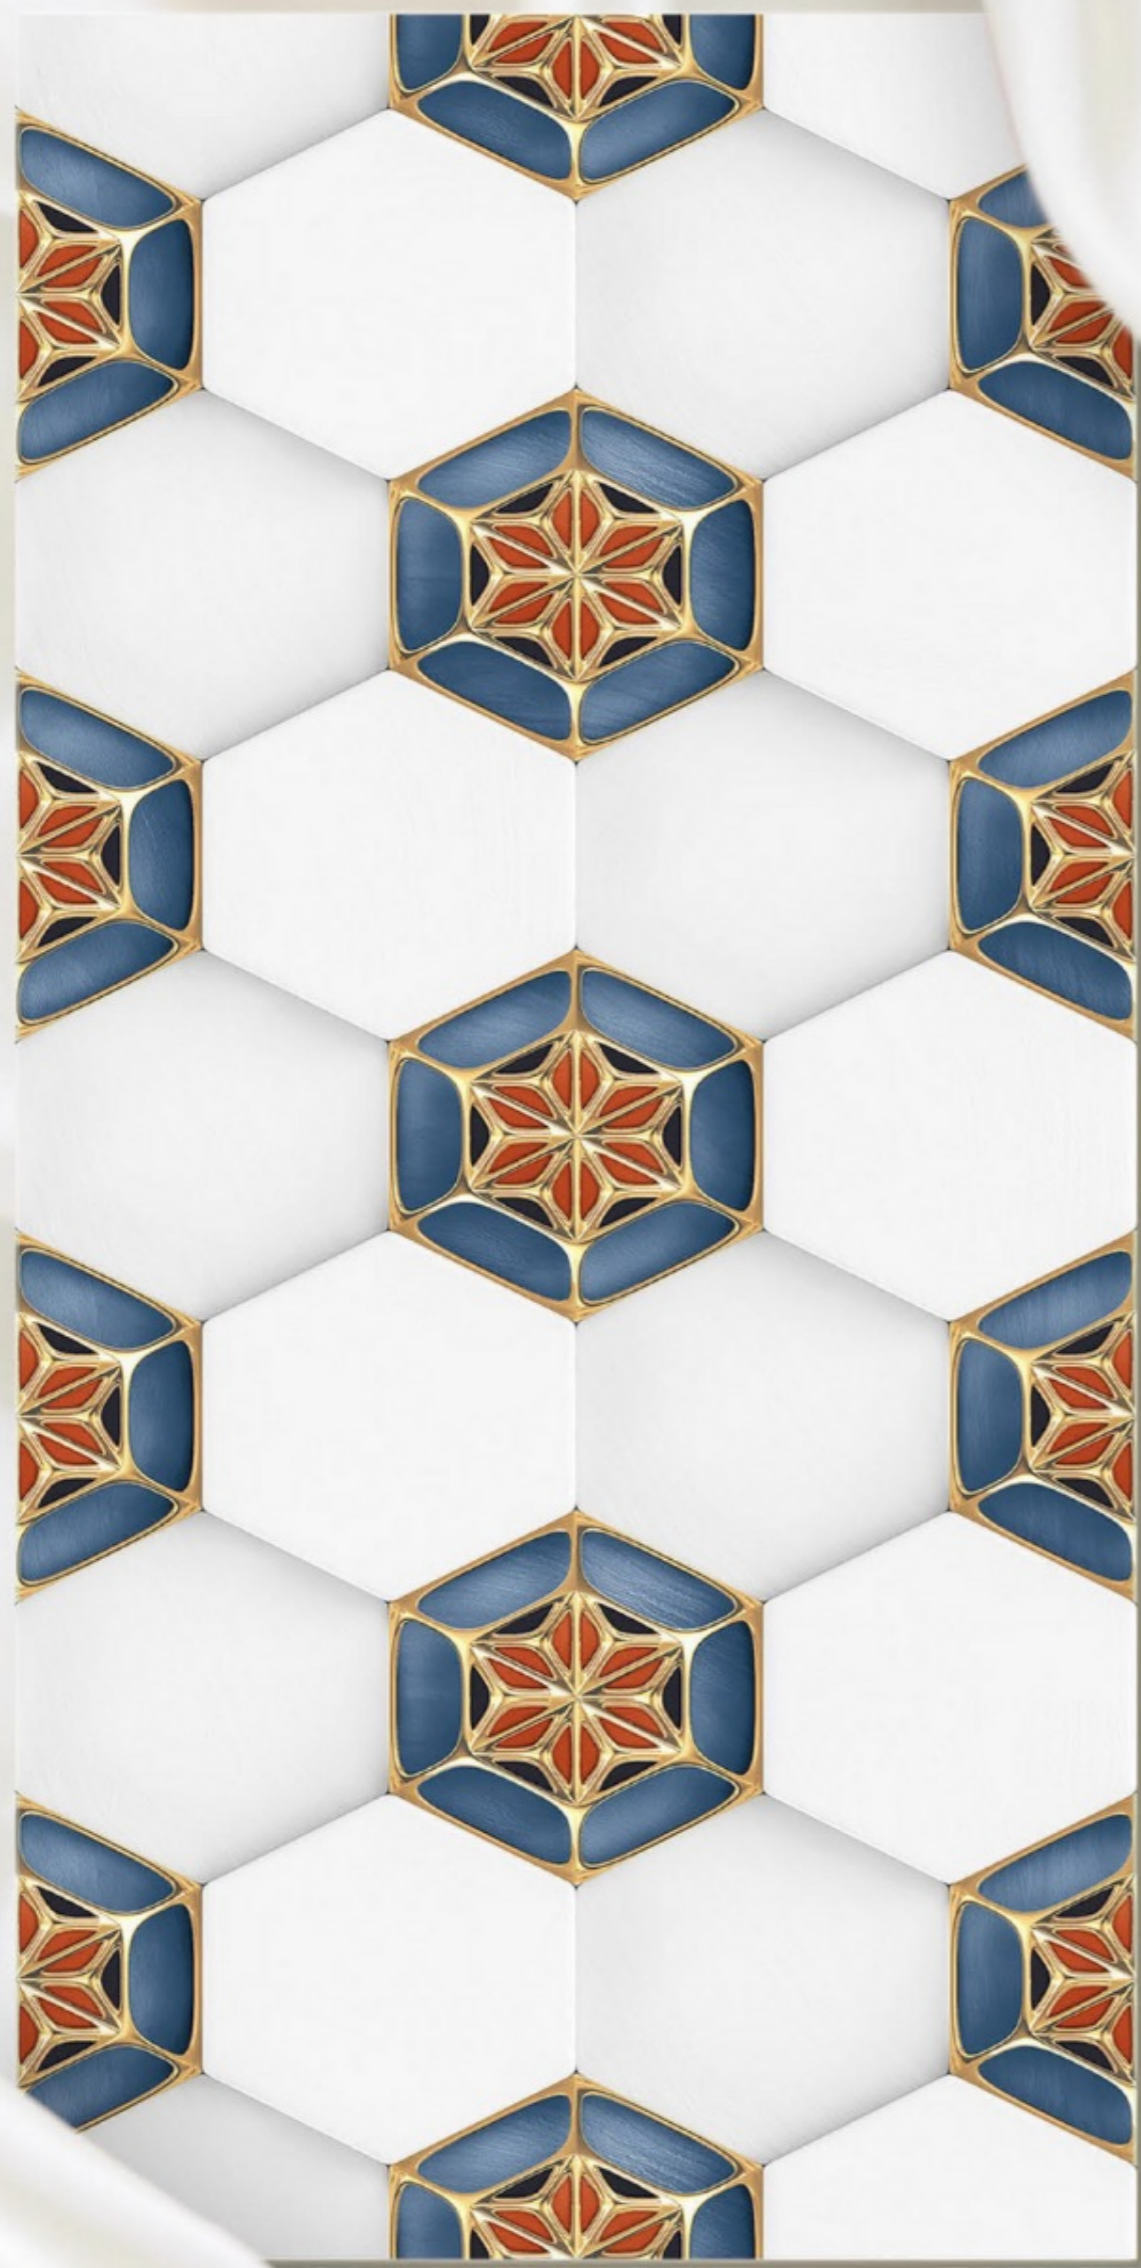

3D
collection