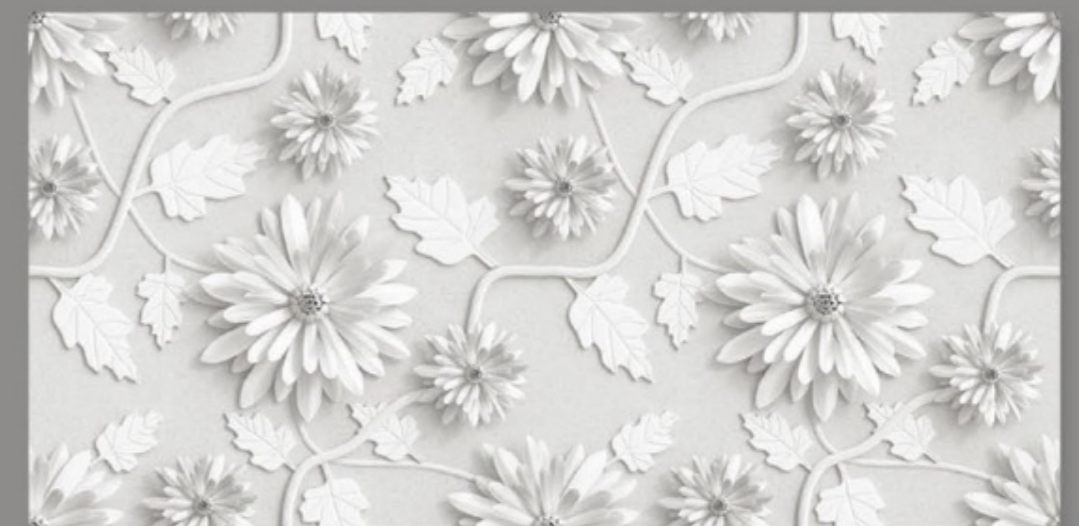

size
600x1200mm

surface
Glossy

Faces
1

NIRMA AQUA

NIRMA WHITE

RAIN FOREST
GREEN

RAIN FOREST GREEN

size
600x1200mm