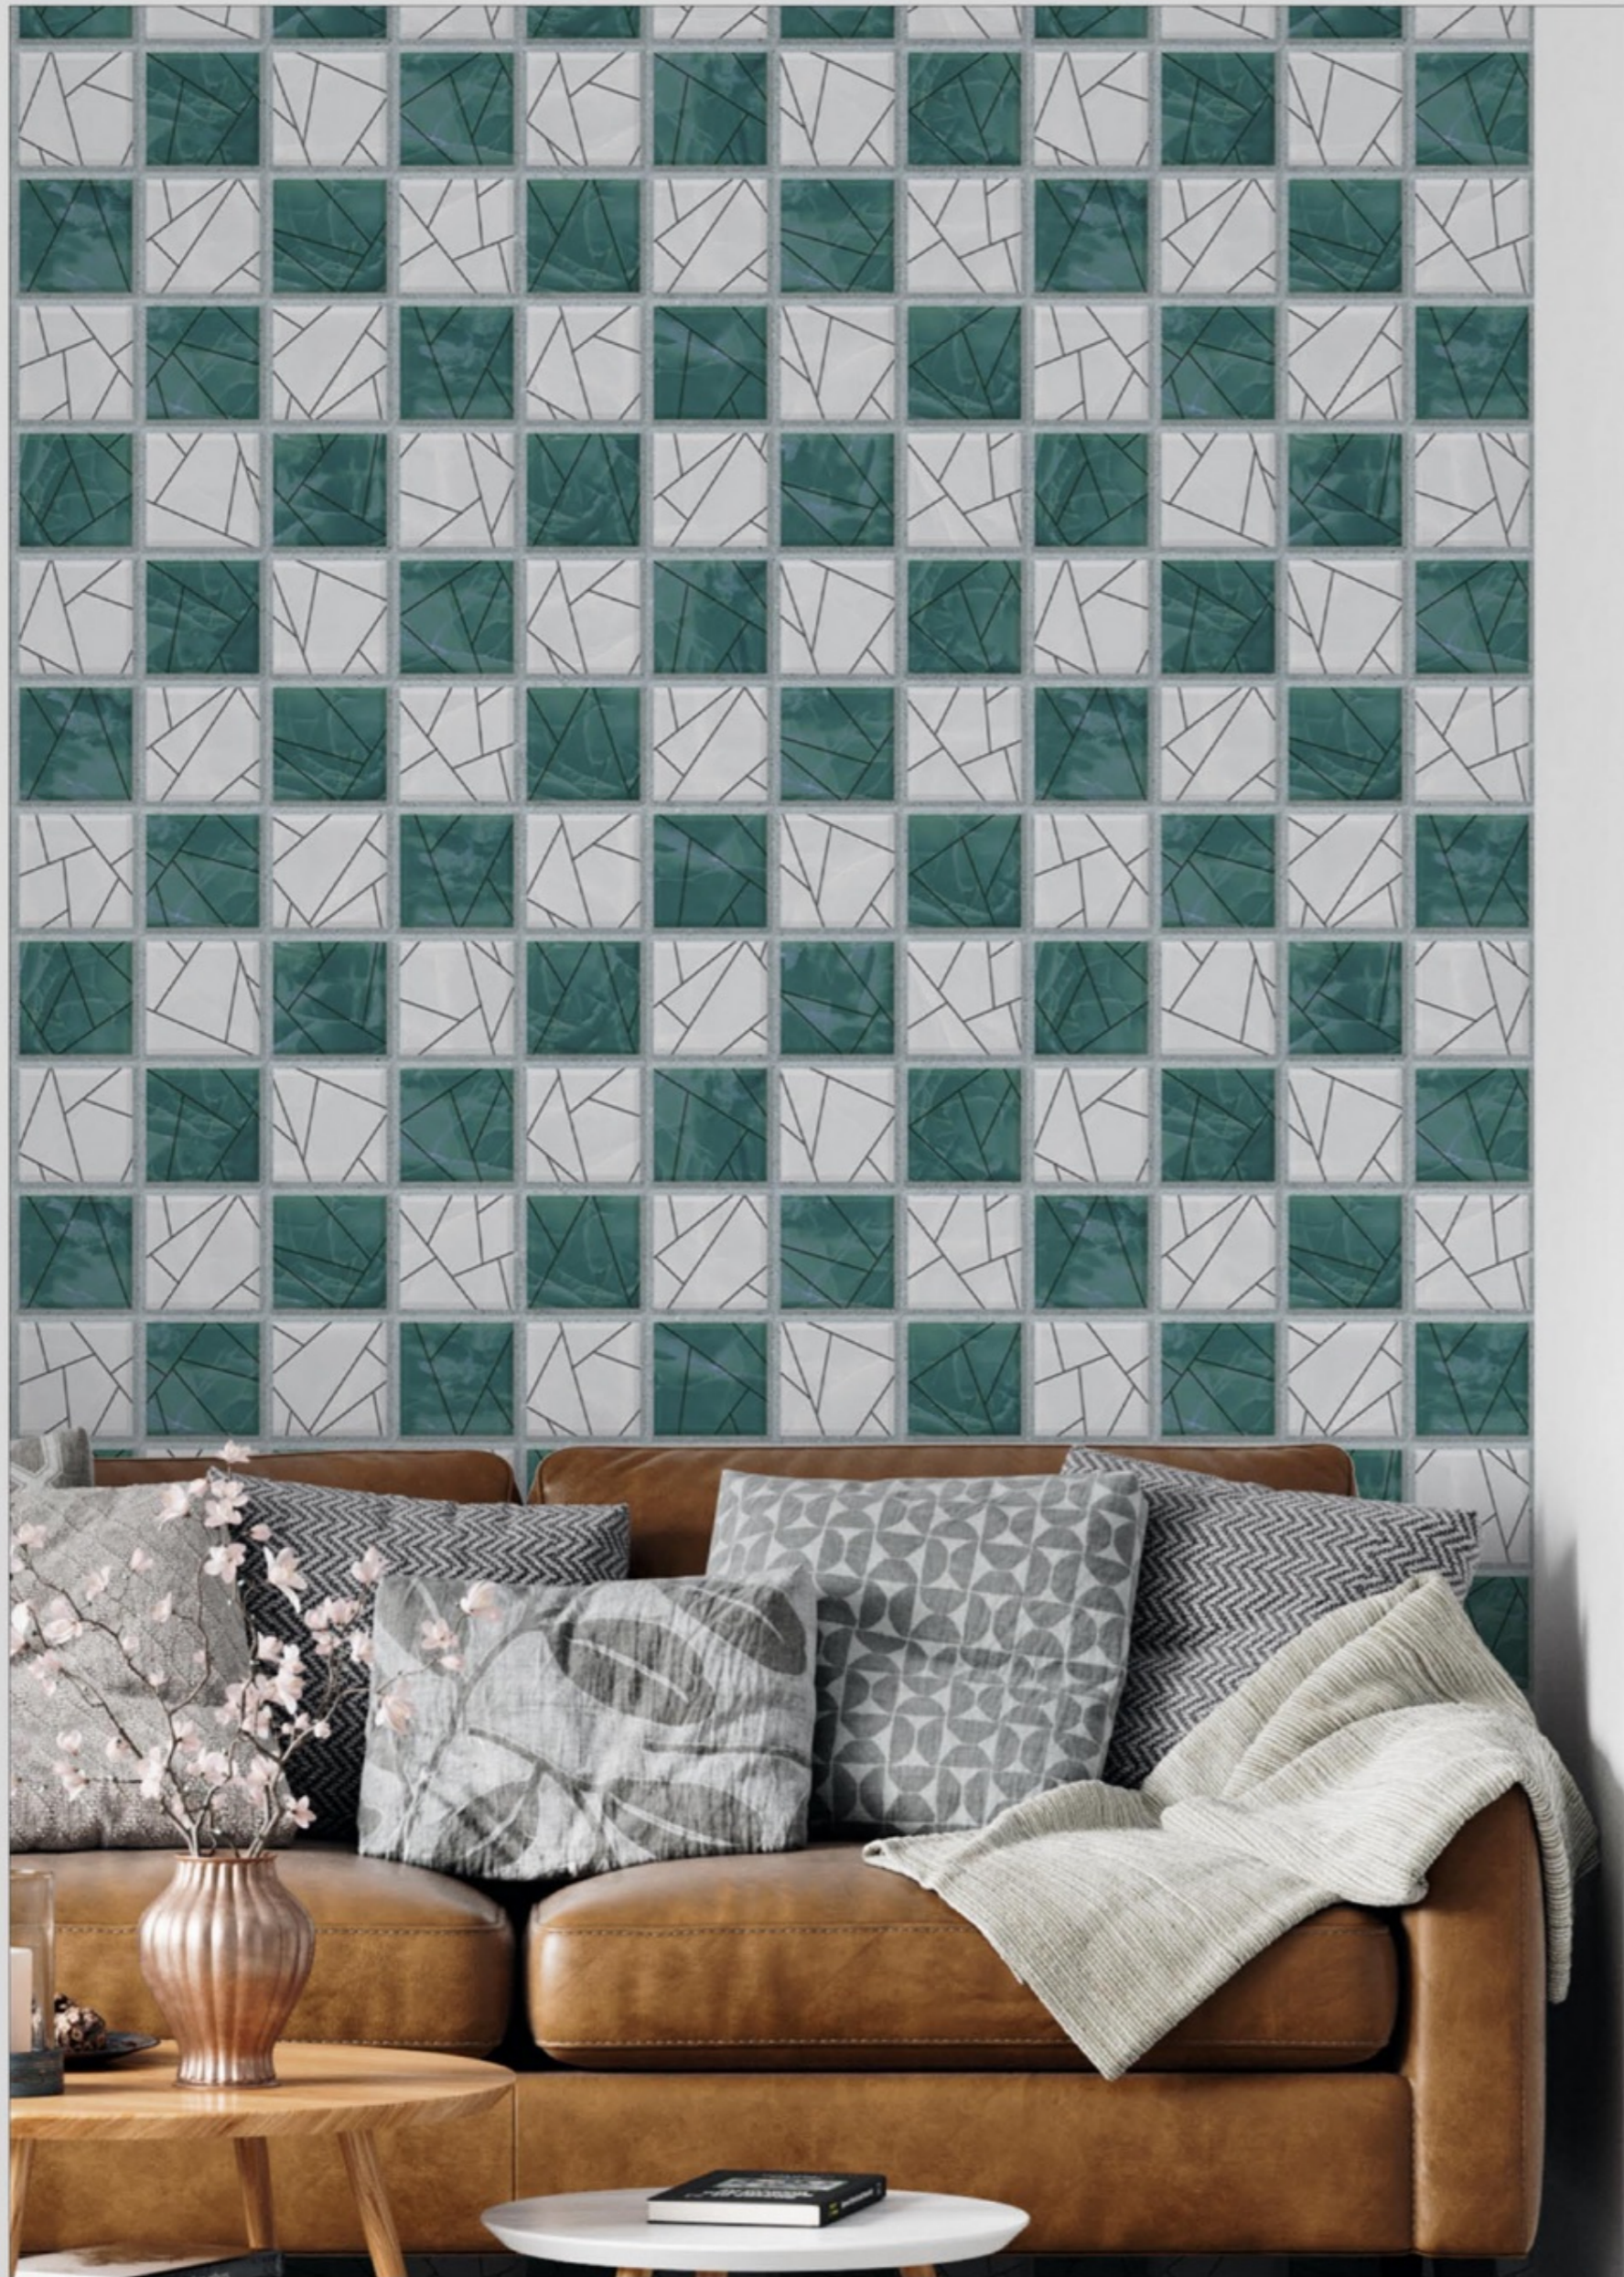

ARTISA

size
600x1200mm

surface
Glossy

Faces
1

ARTISA

DOY

size
600x1200mm

surface
Glossy