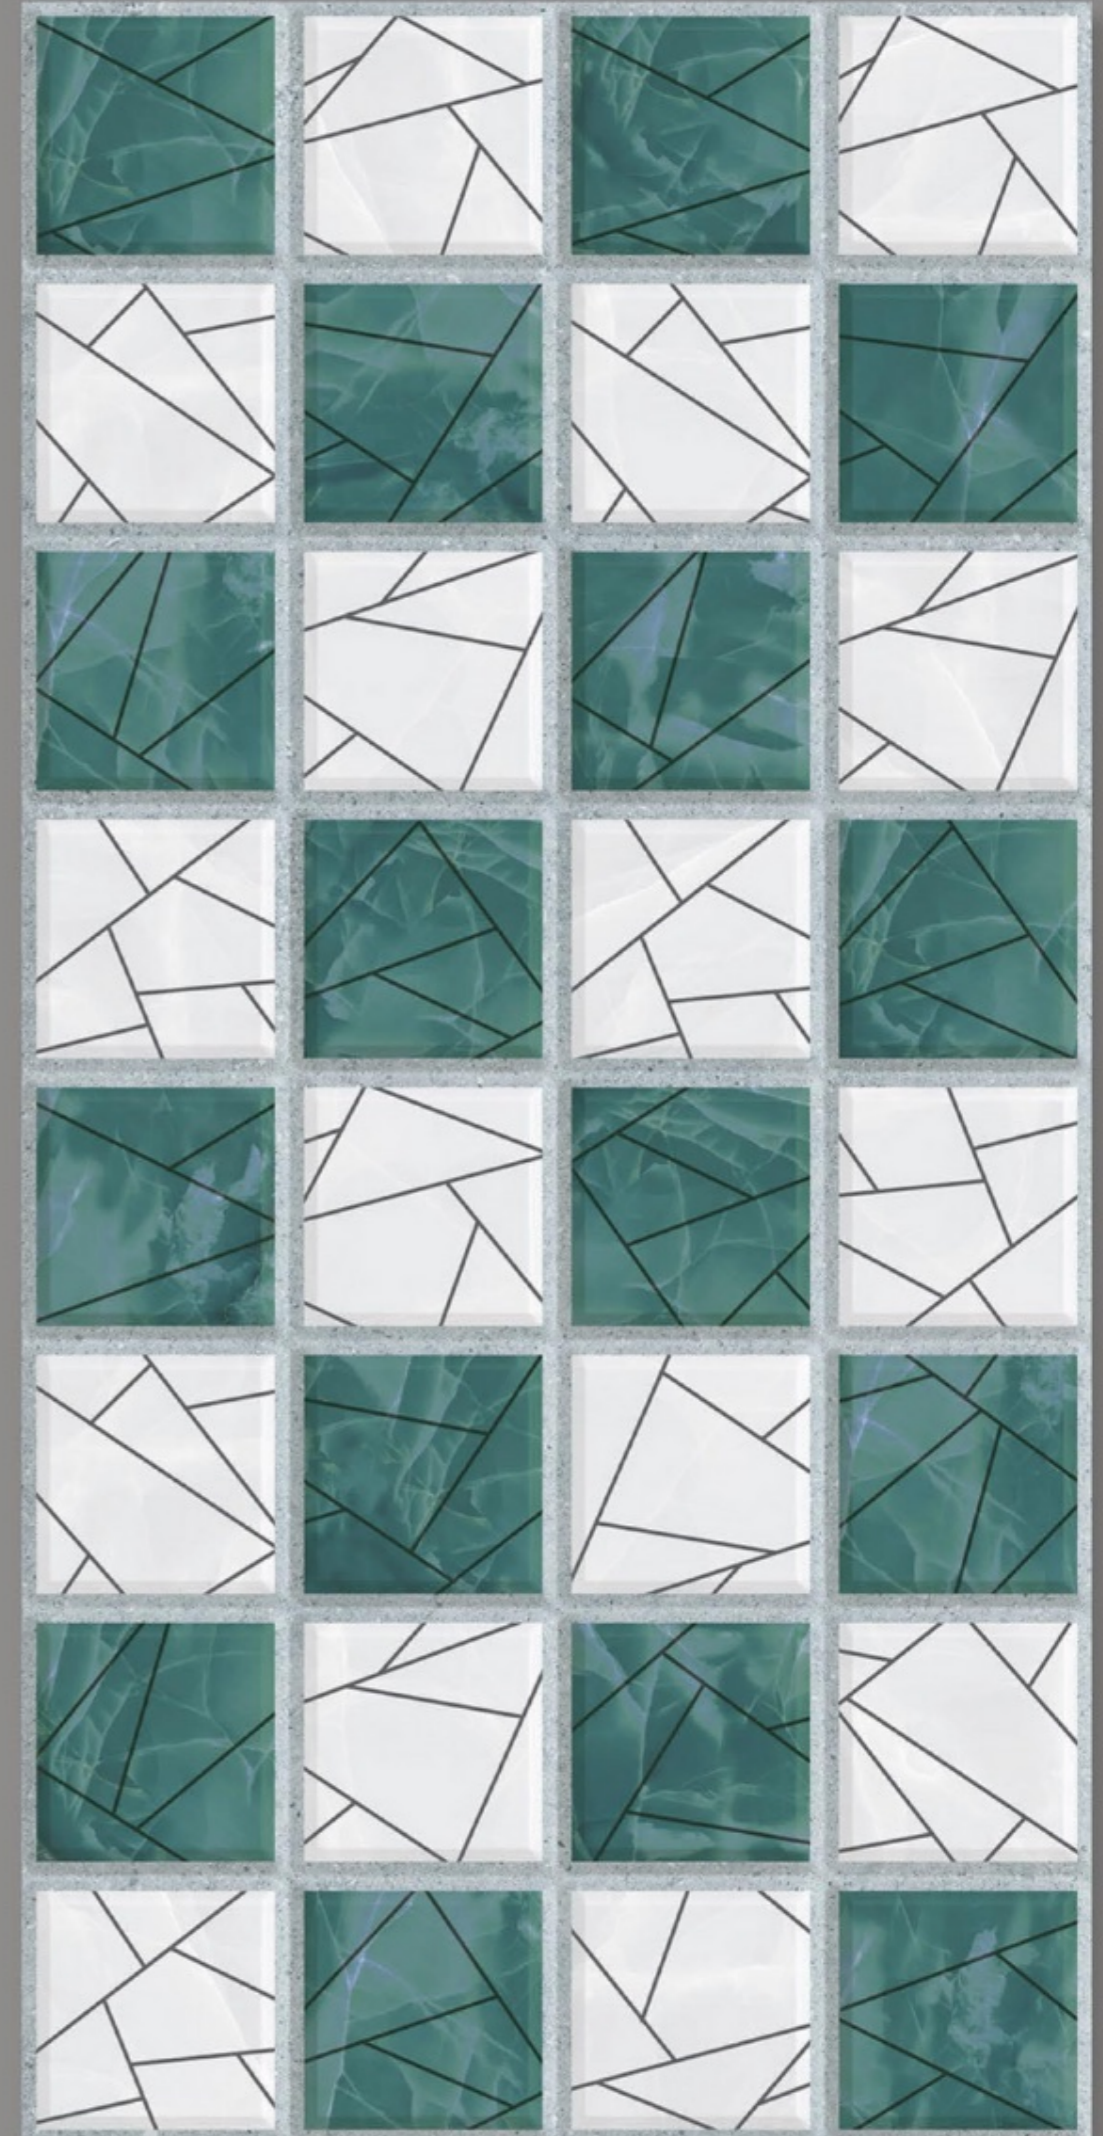

DOY

size
600x1200mm

surface
Glossy

Faces
1

DOY