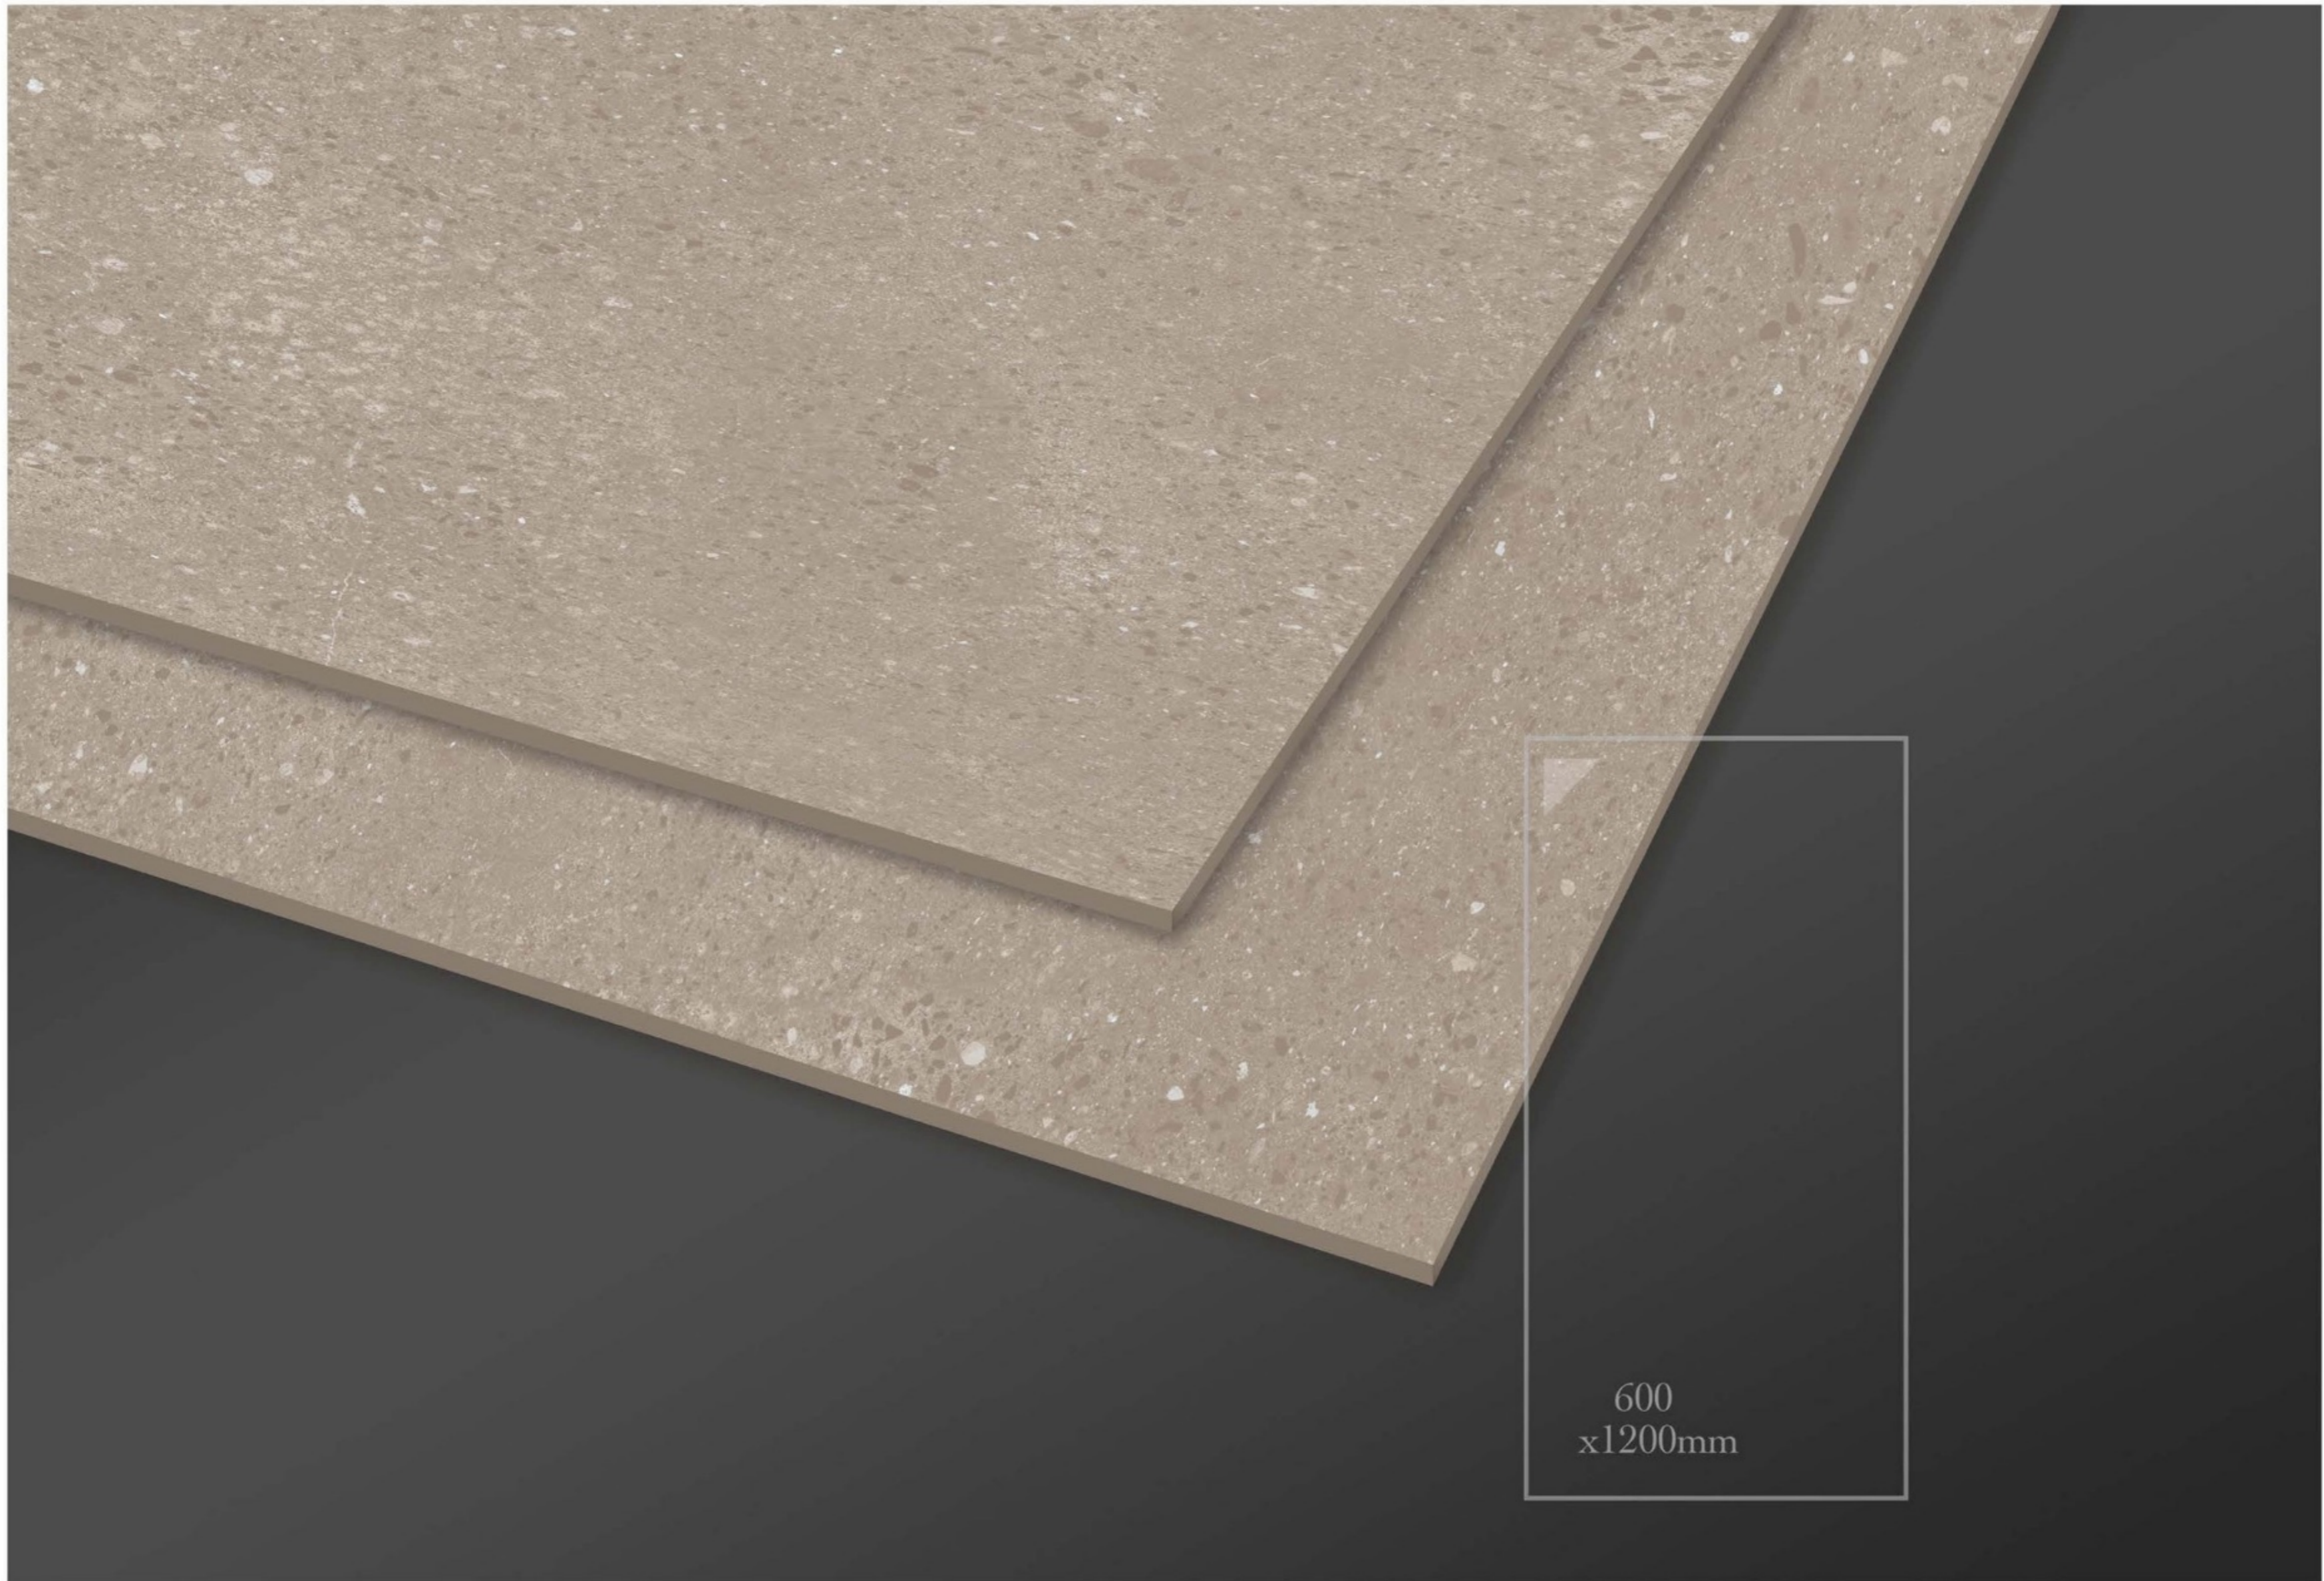

600
x1200mm