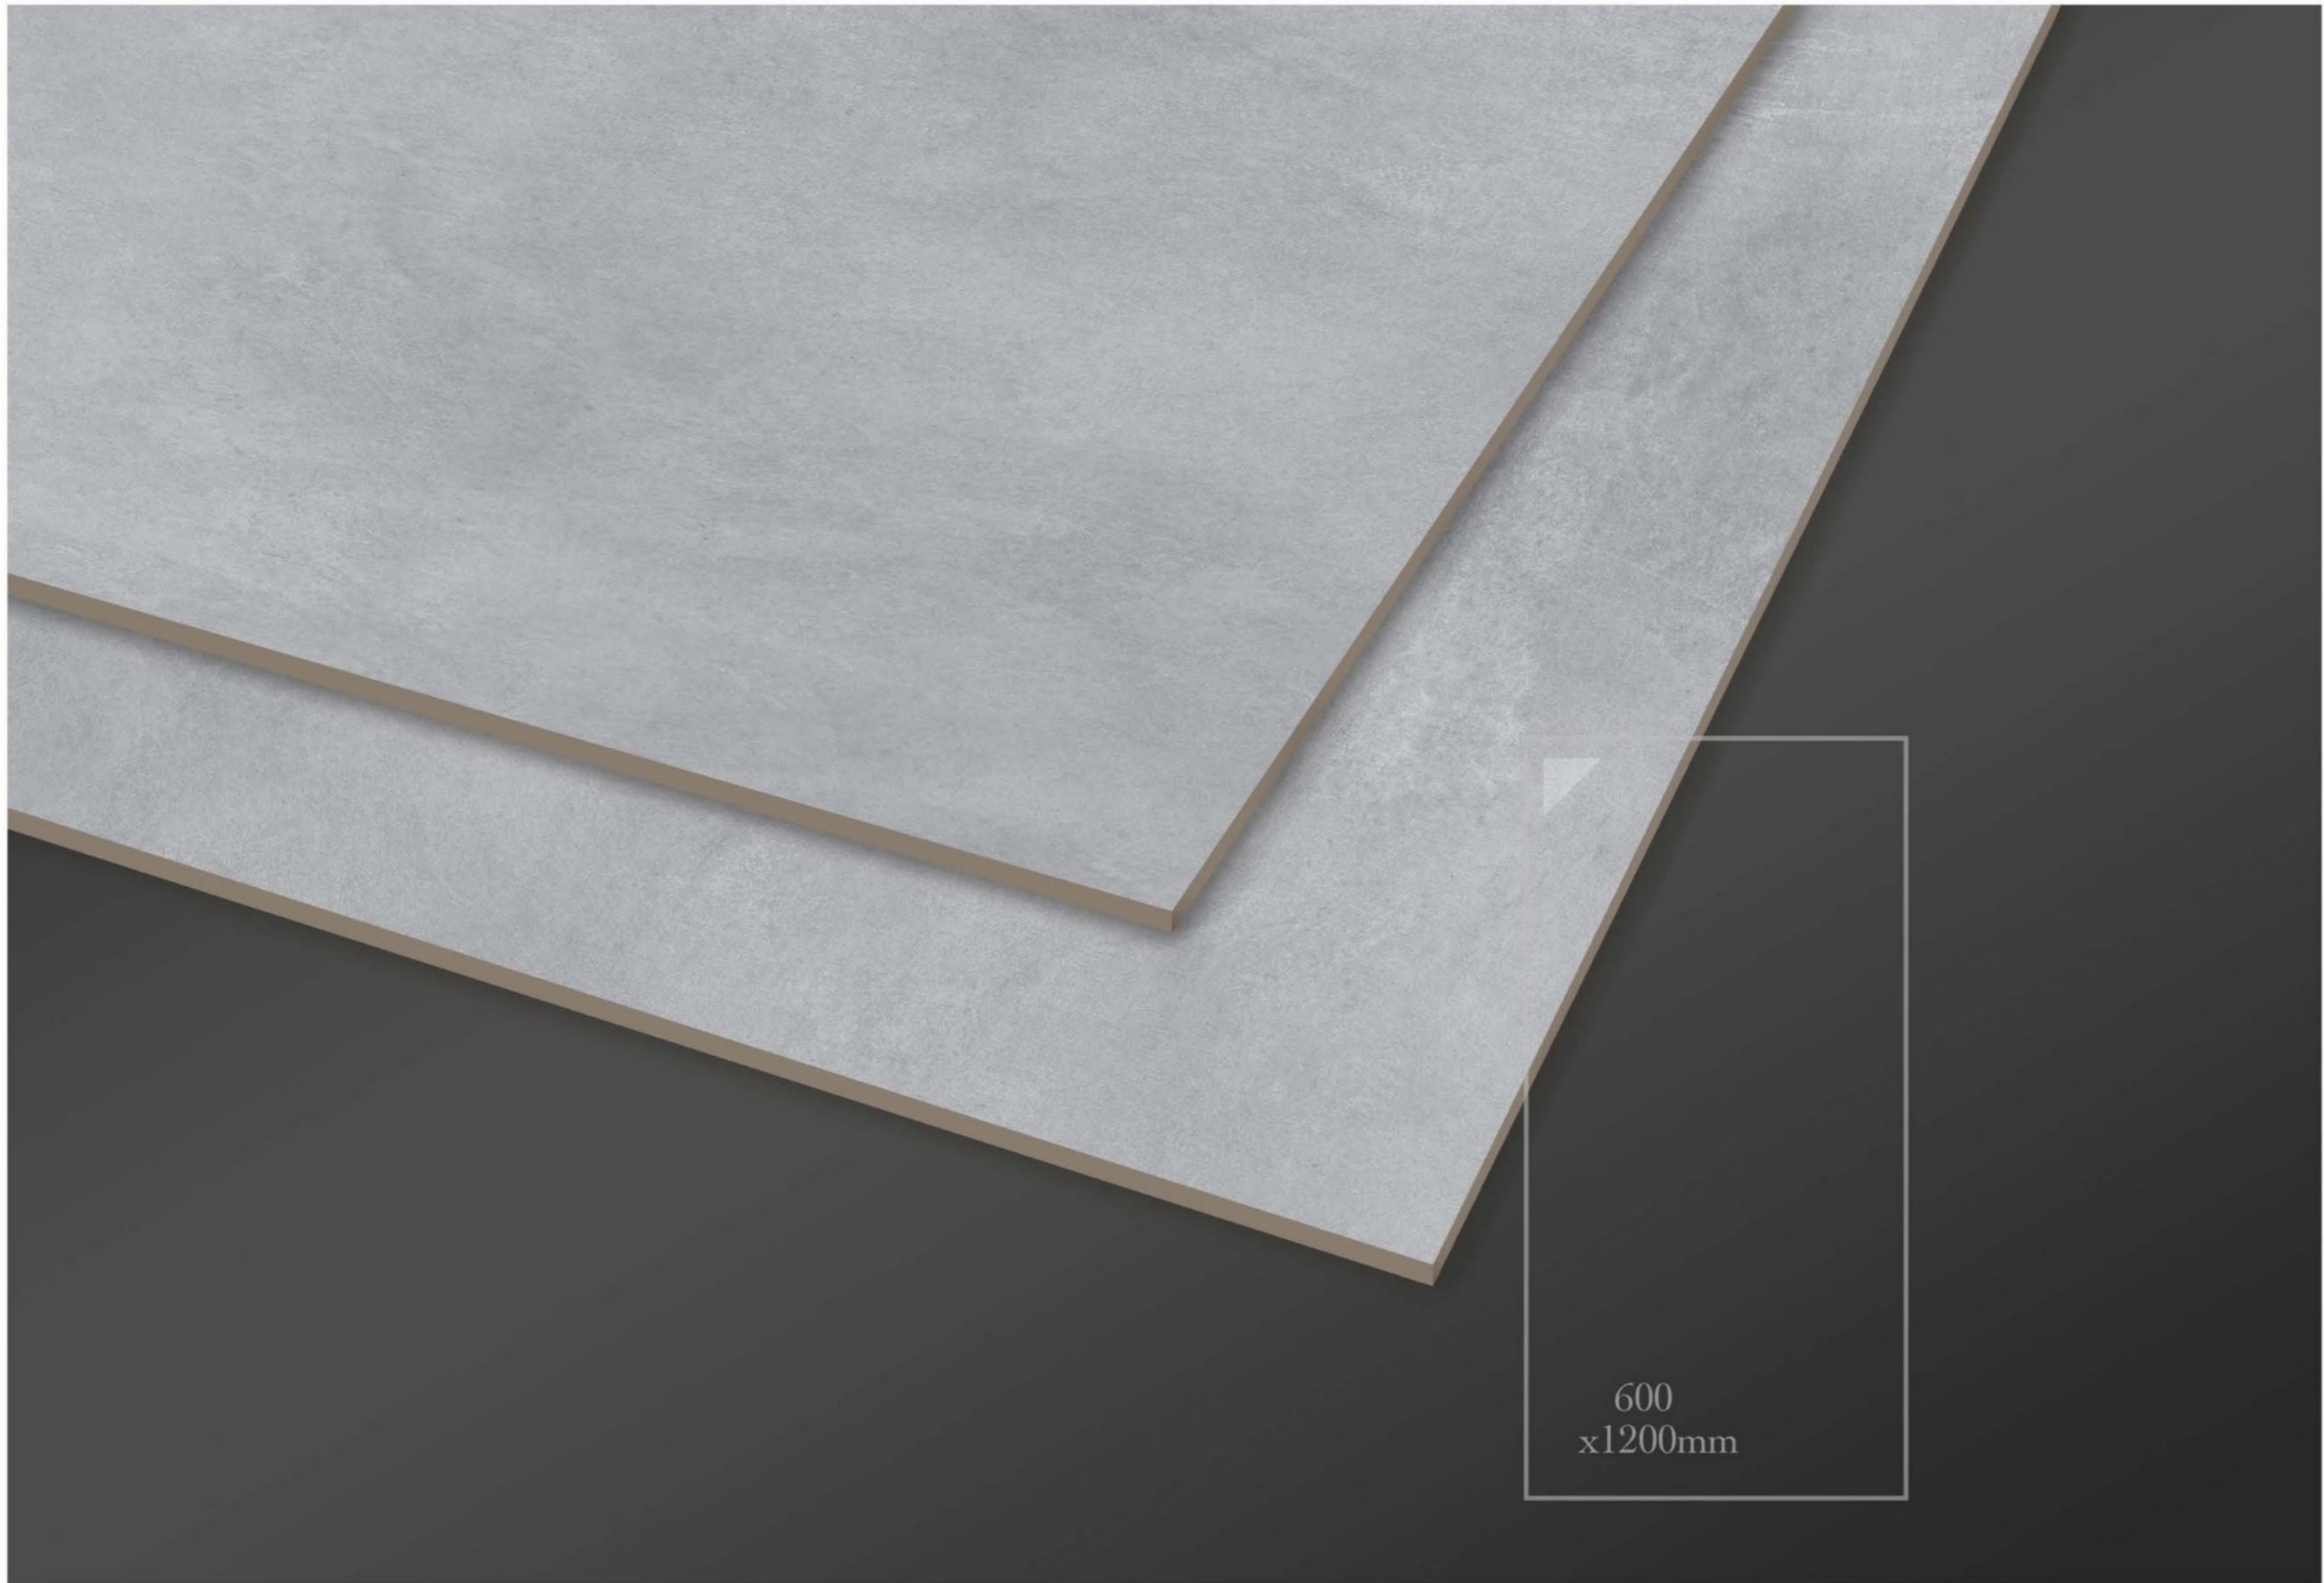

600
x1200mm

600
x1200mm

FLORINA BEIGE

size
600x1200mm

surface
Matt

Faces
4

-  Anti-Slip
-  High Strength
-  Random Design
-  Eco Friendly
-  Floor & Wall

600
x1200mm