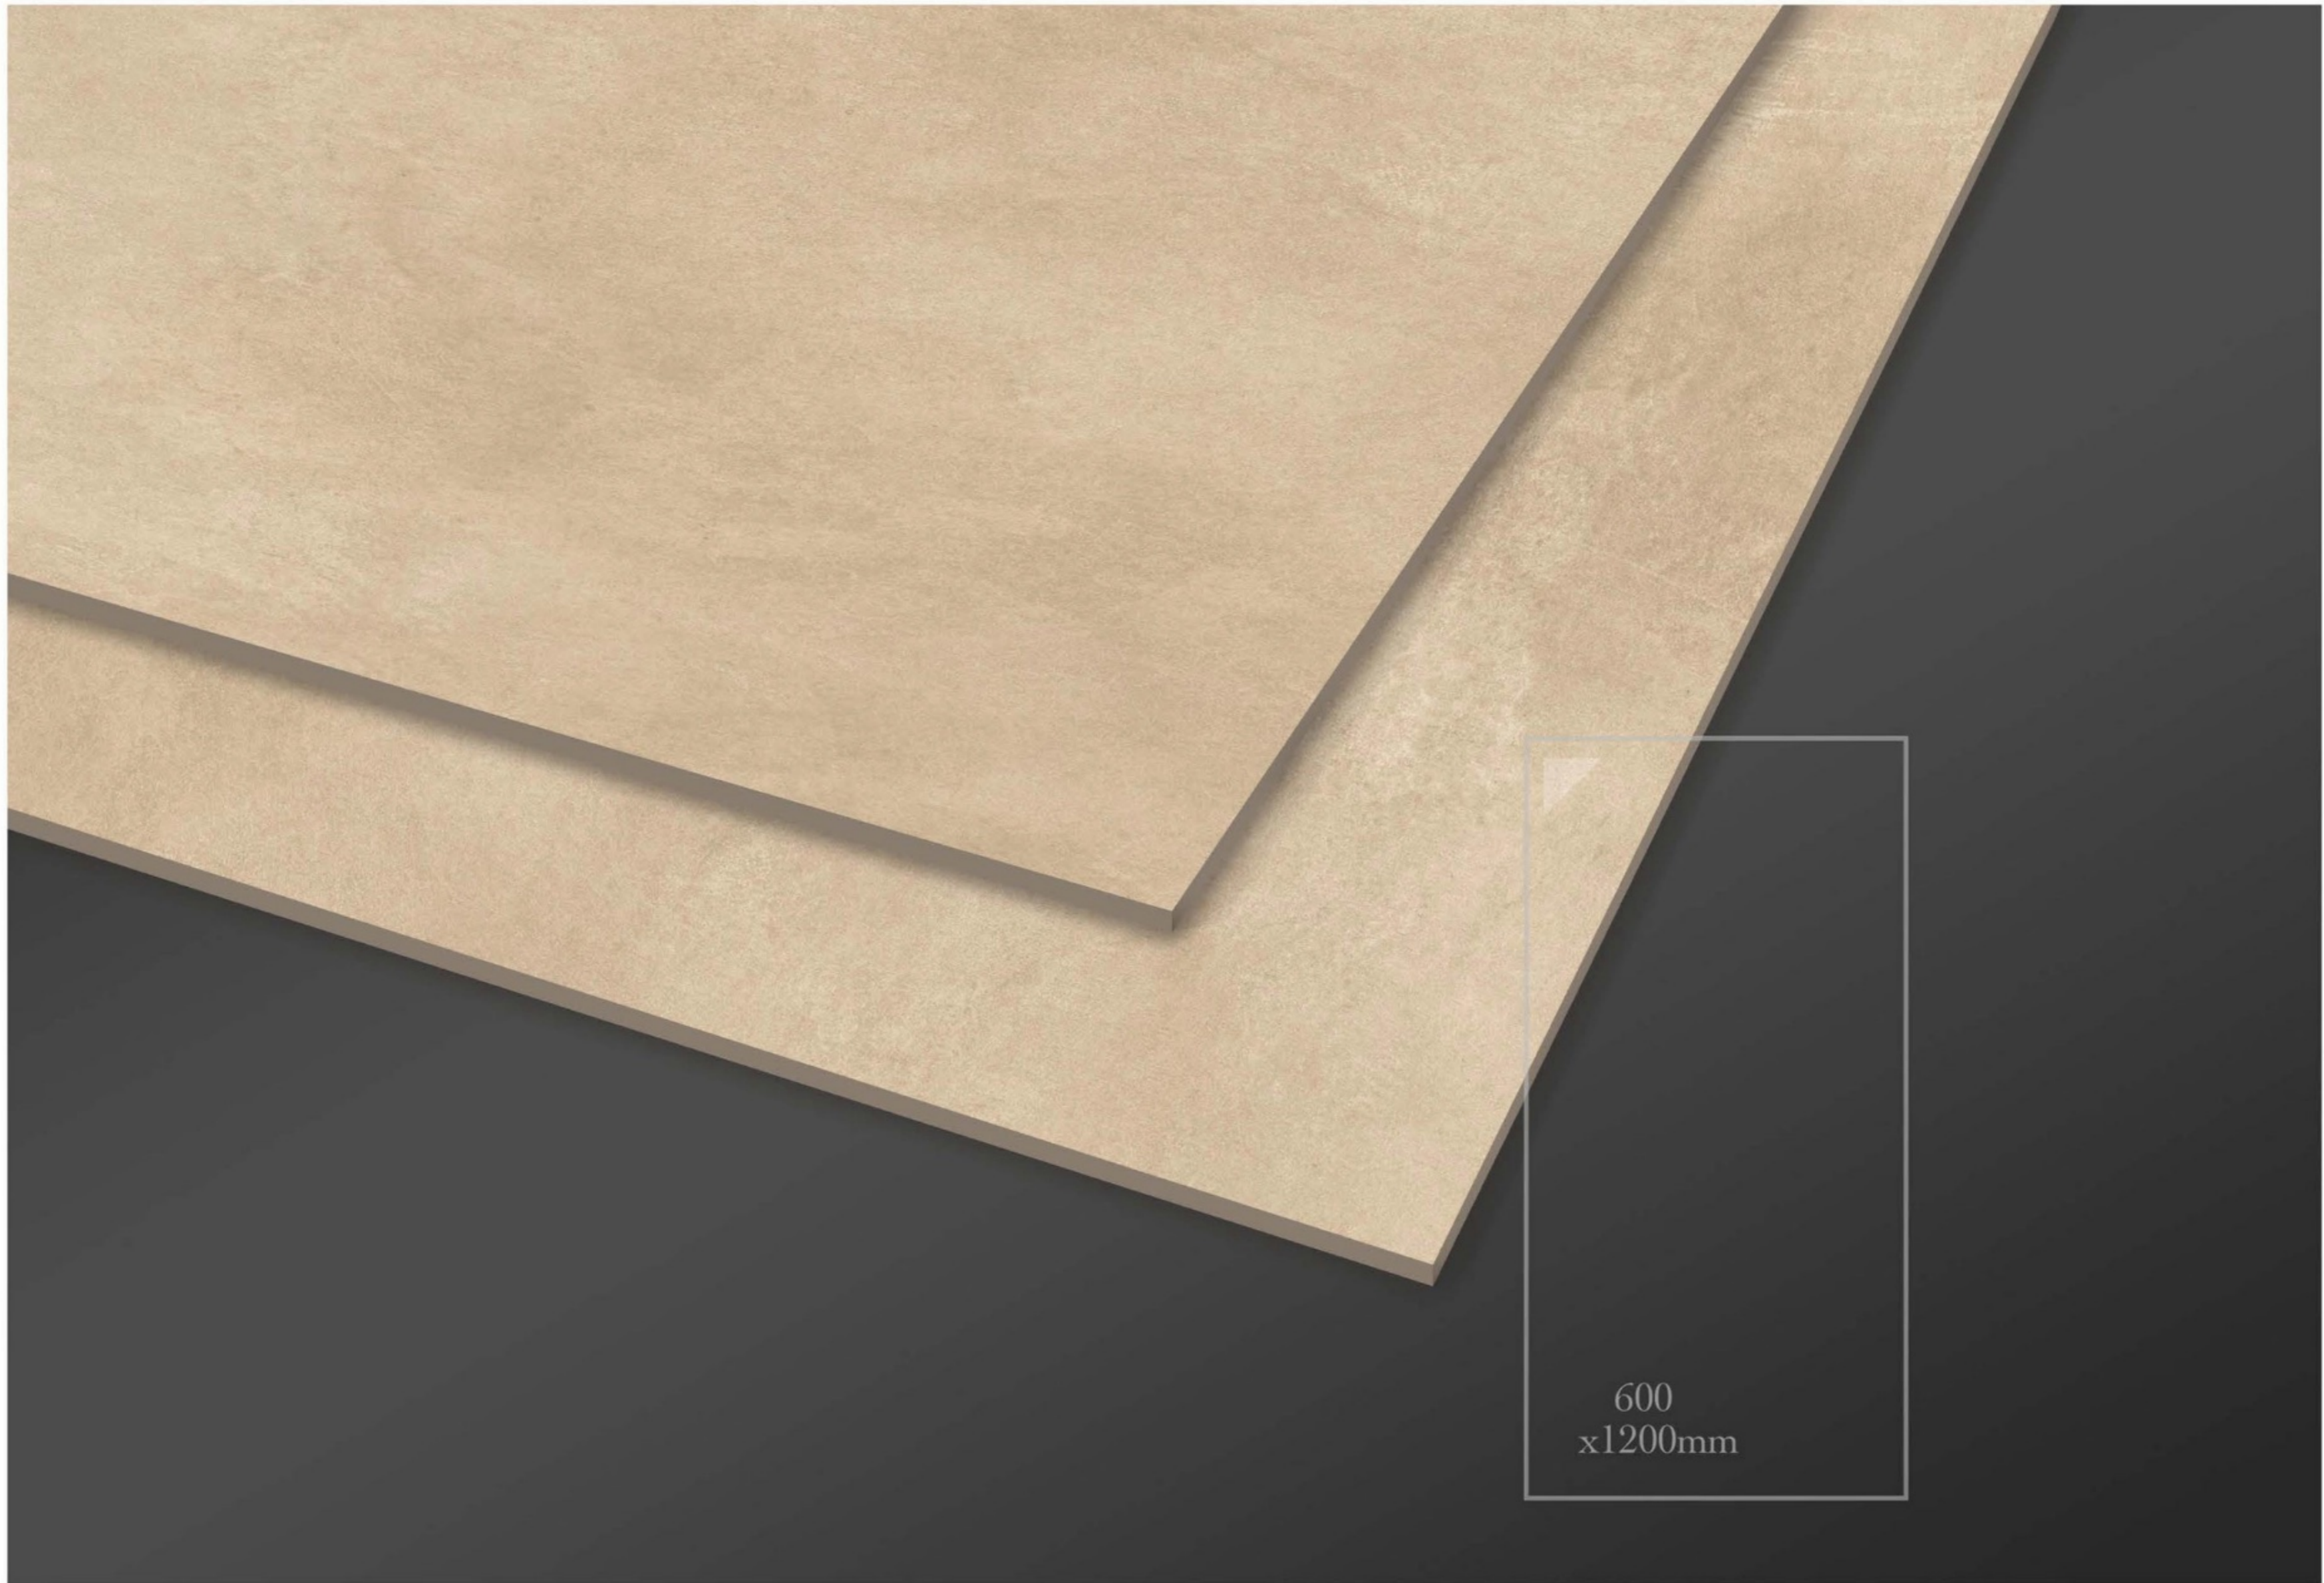

FLORINA NATURAL

size
600x1200mm

surface
Matt

Faces
4

600
x1200mm

FLORINA SAND

size
600x1200mm

surface
Matt