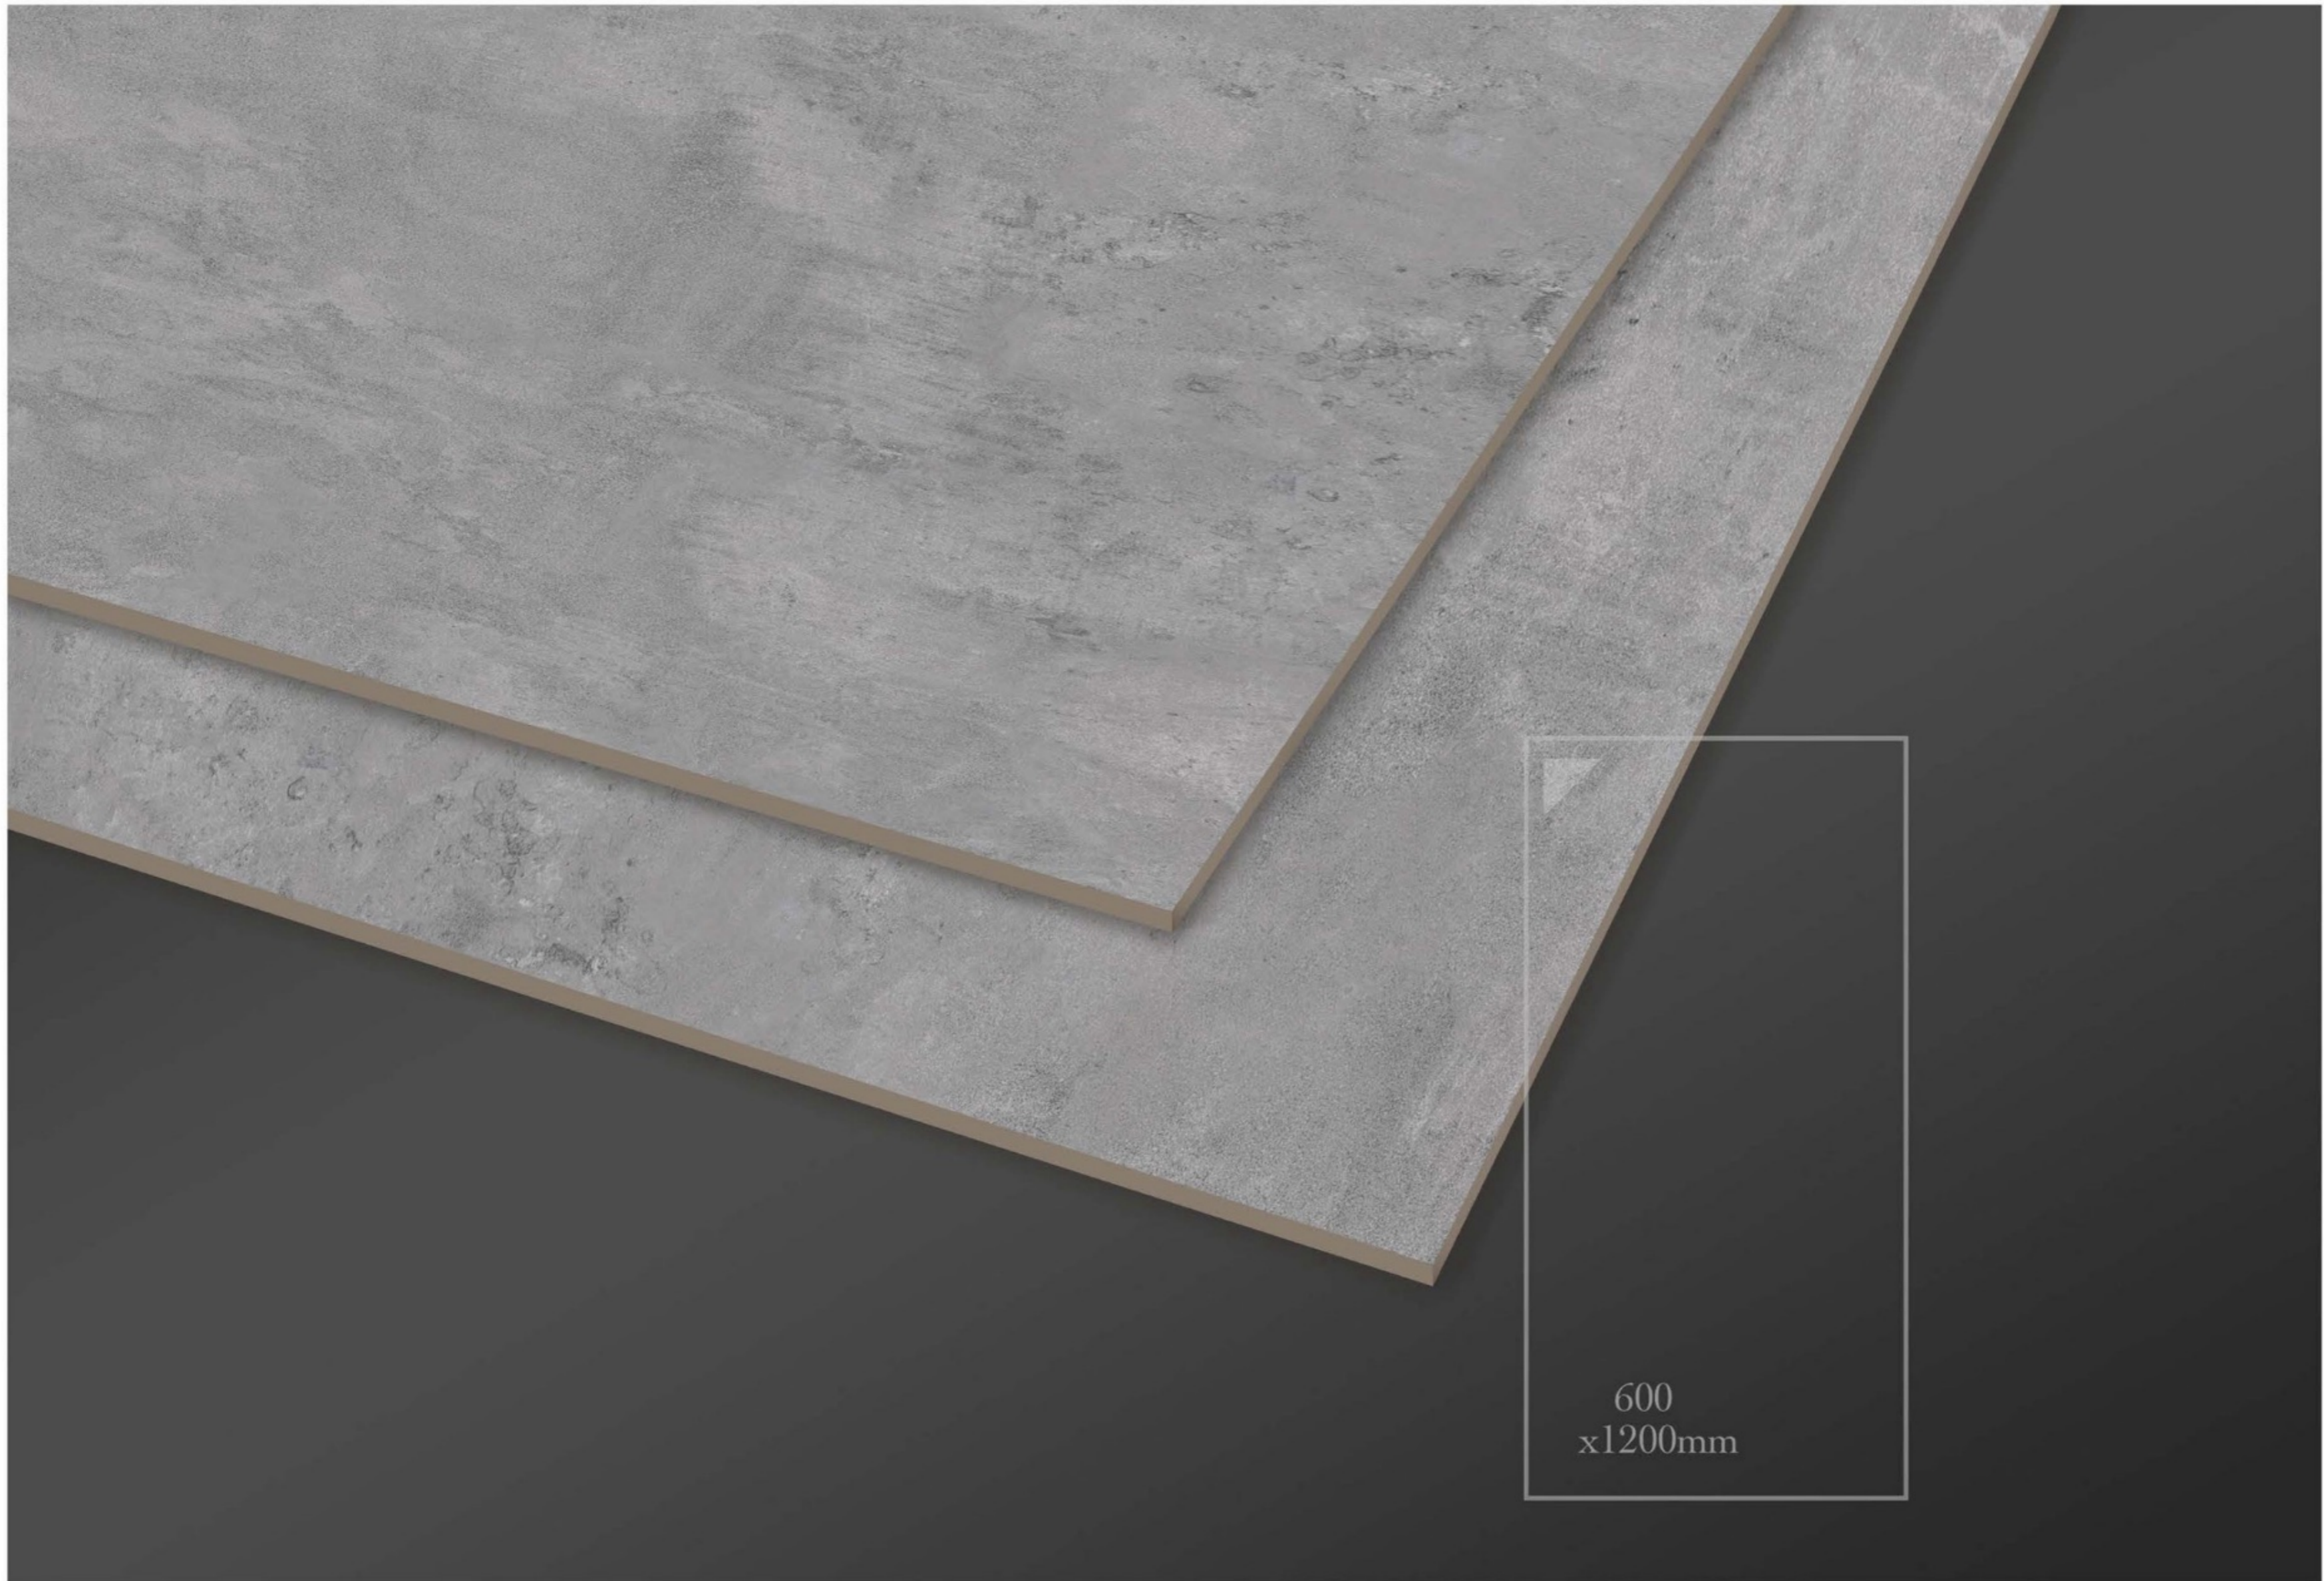

size
600x1200mm

surface
Matt

Faces
4

-  Anti-Slip
-  High Strength
-  Random Design
-  Eco Friendly
-  Floor & Wall

NATURAL DECOR

MINIMALISM
LIGHTING

NEW
ARCHITECTURE

600
x1200mm