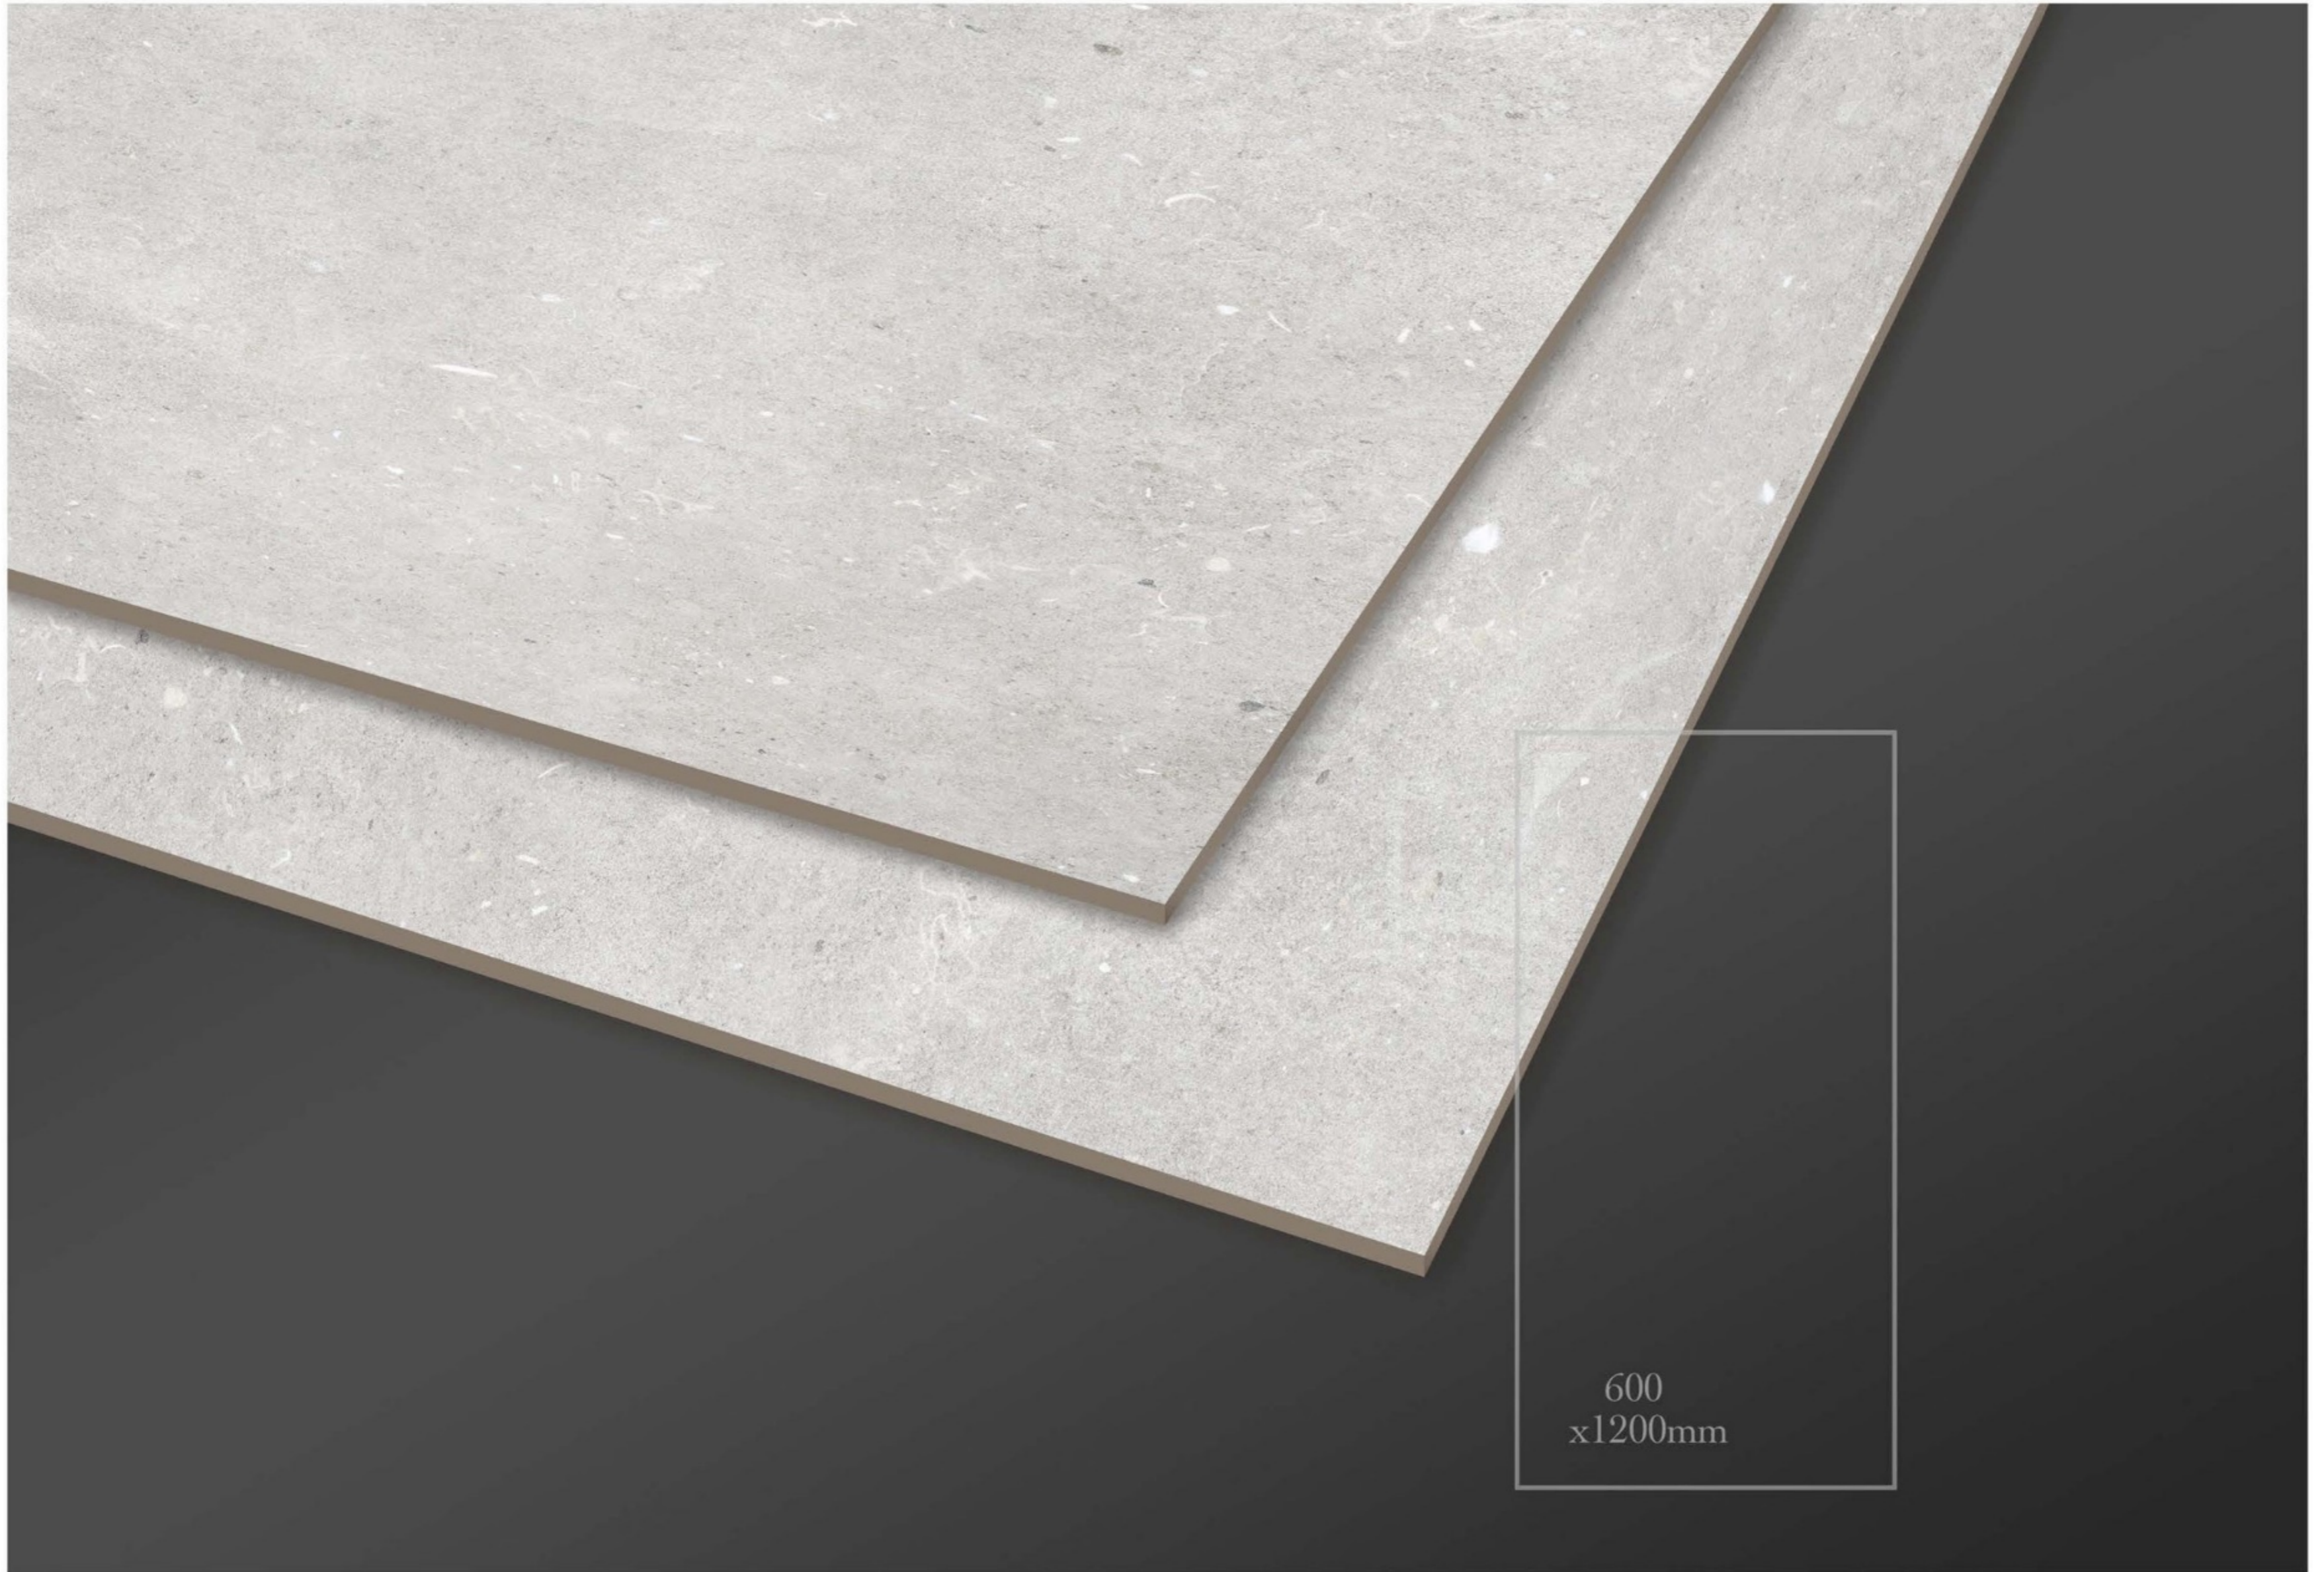

600
x1200mm

STRADA BORO

size
600x1200mm

surface
Matt

Faces
4

-  Anti-Slip
-  High Strength
-  Random Design
-  Eco Friendly
-  Floor & Wall

600
x1200mm

STRADA GRIGIO