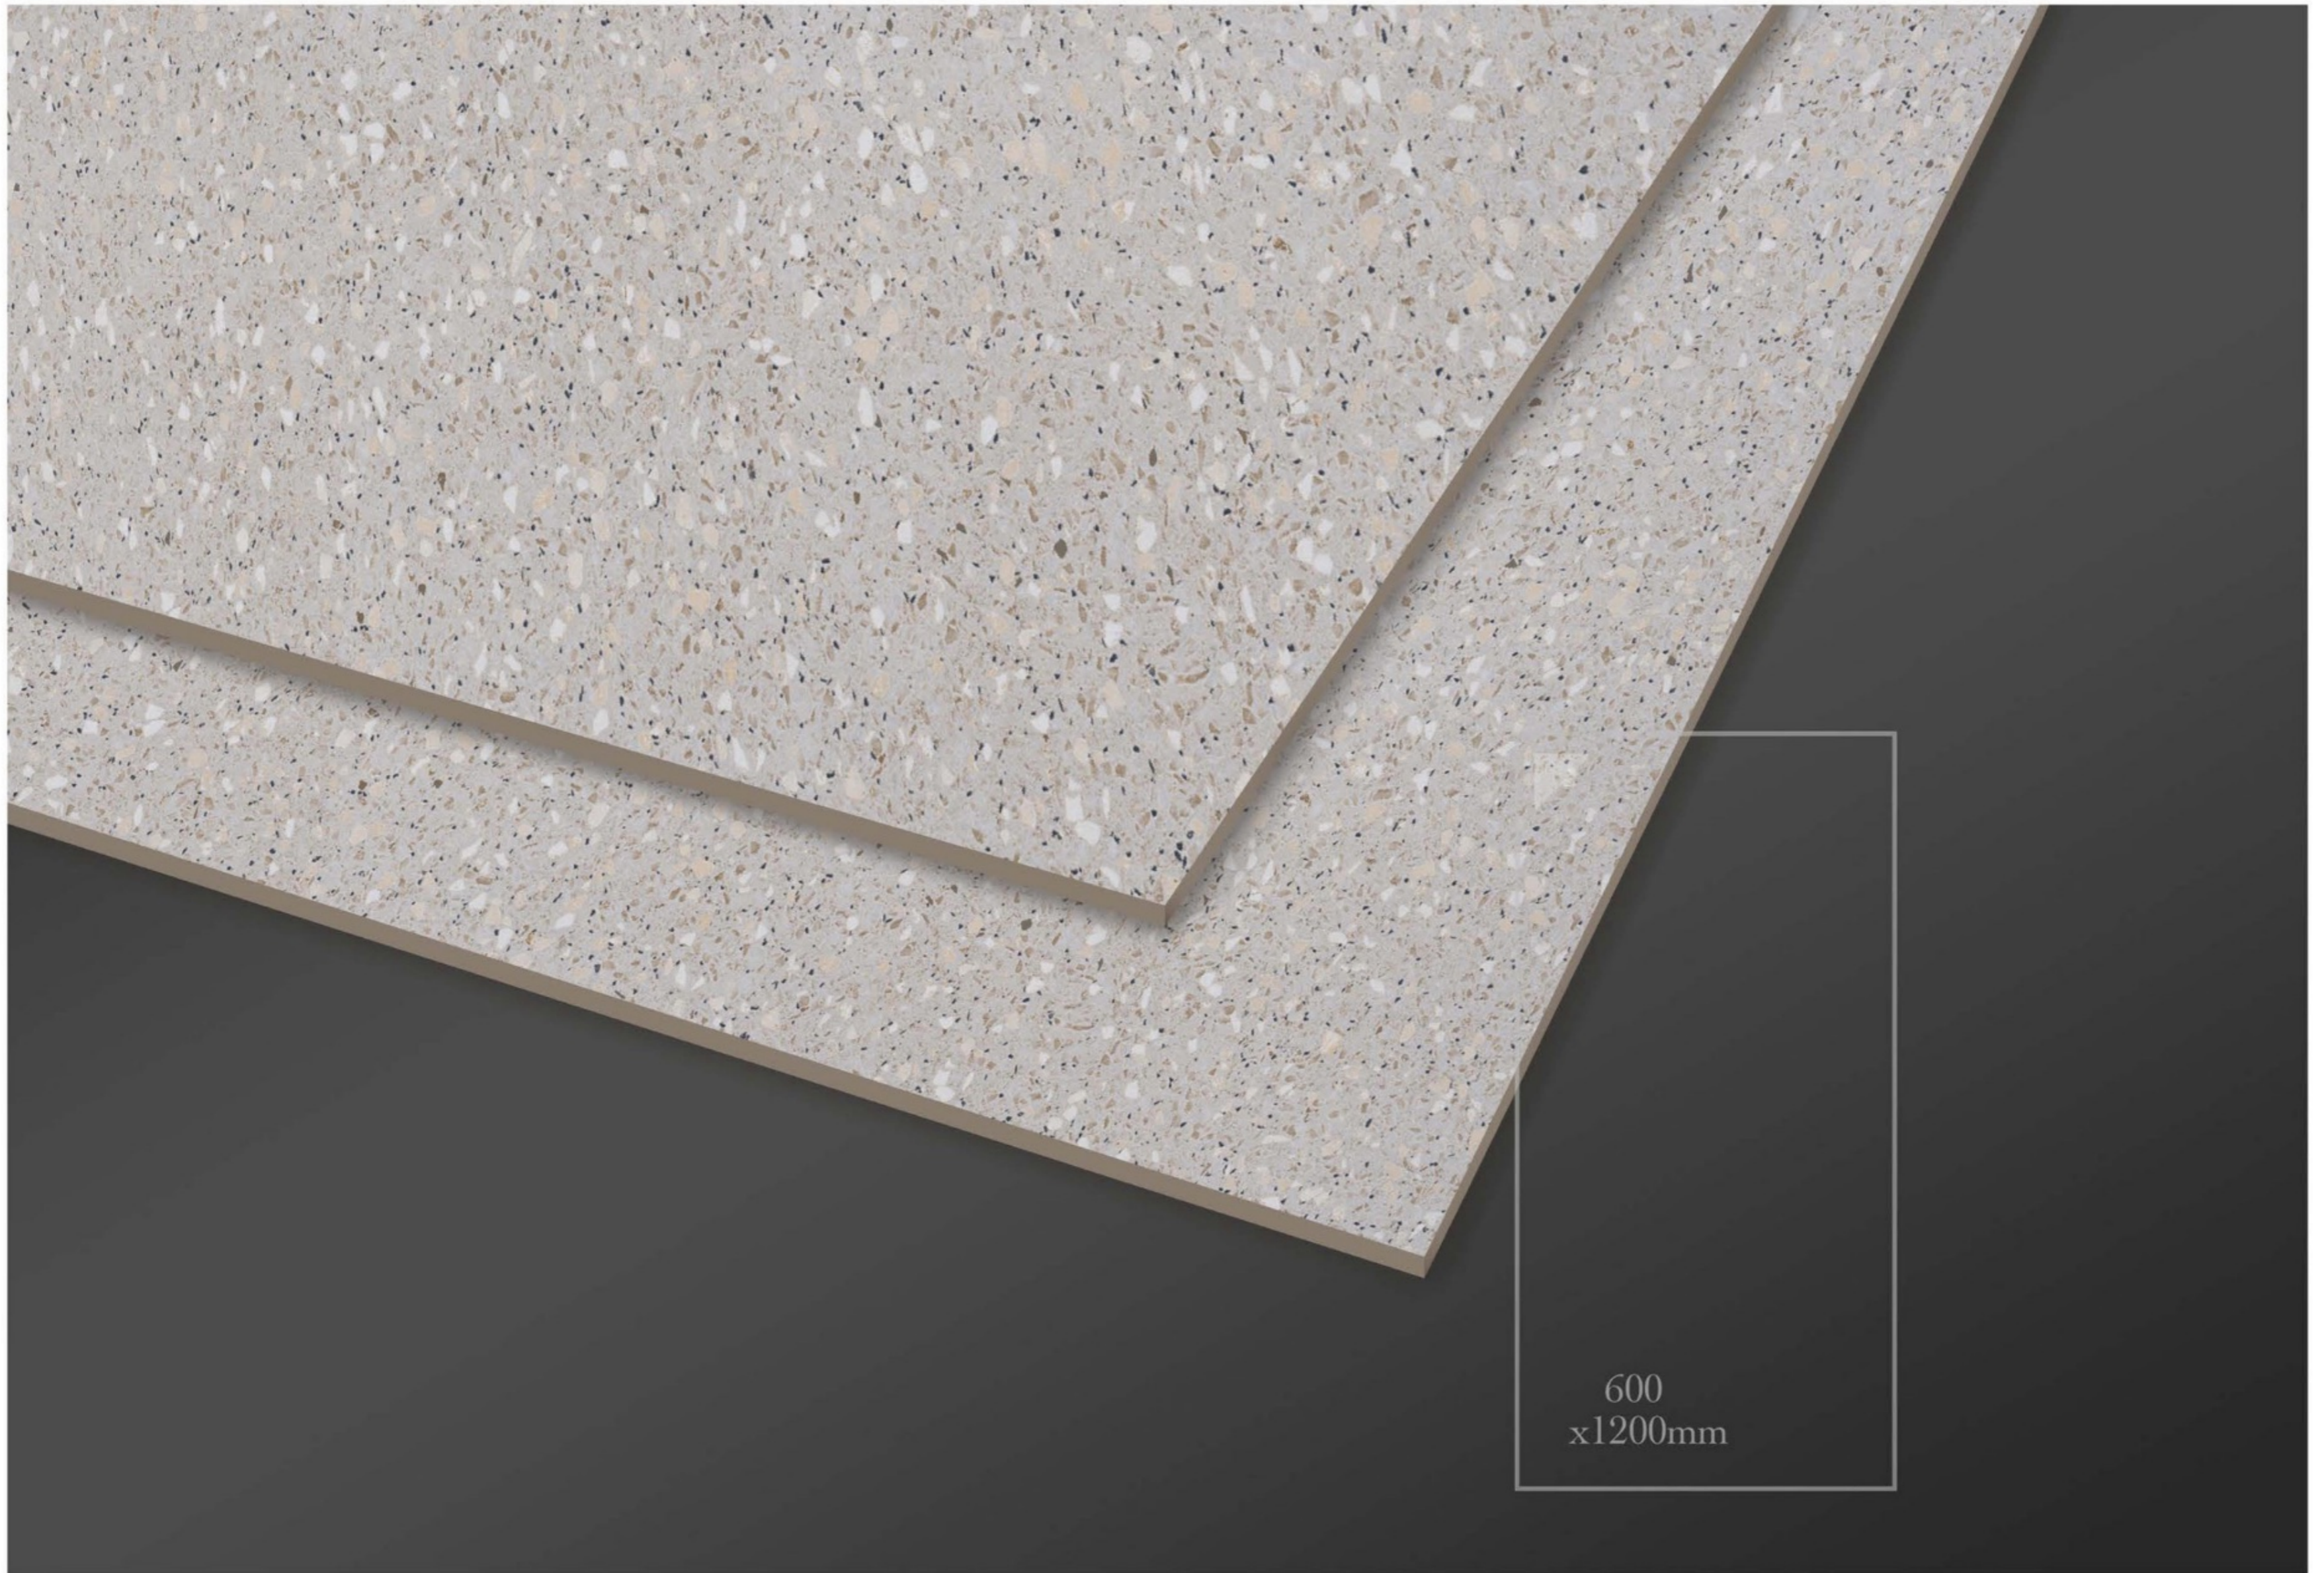

600
x1200mm