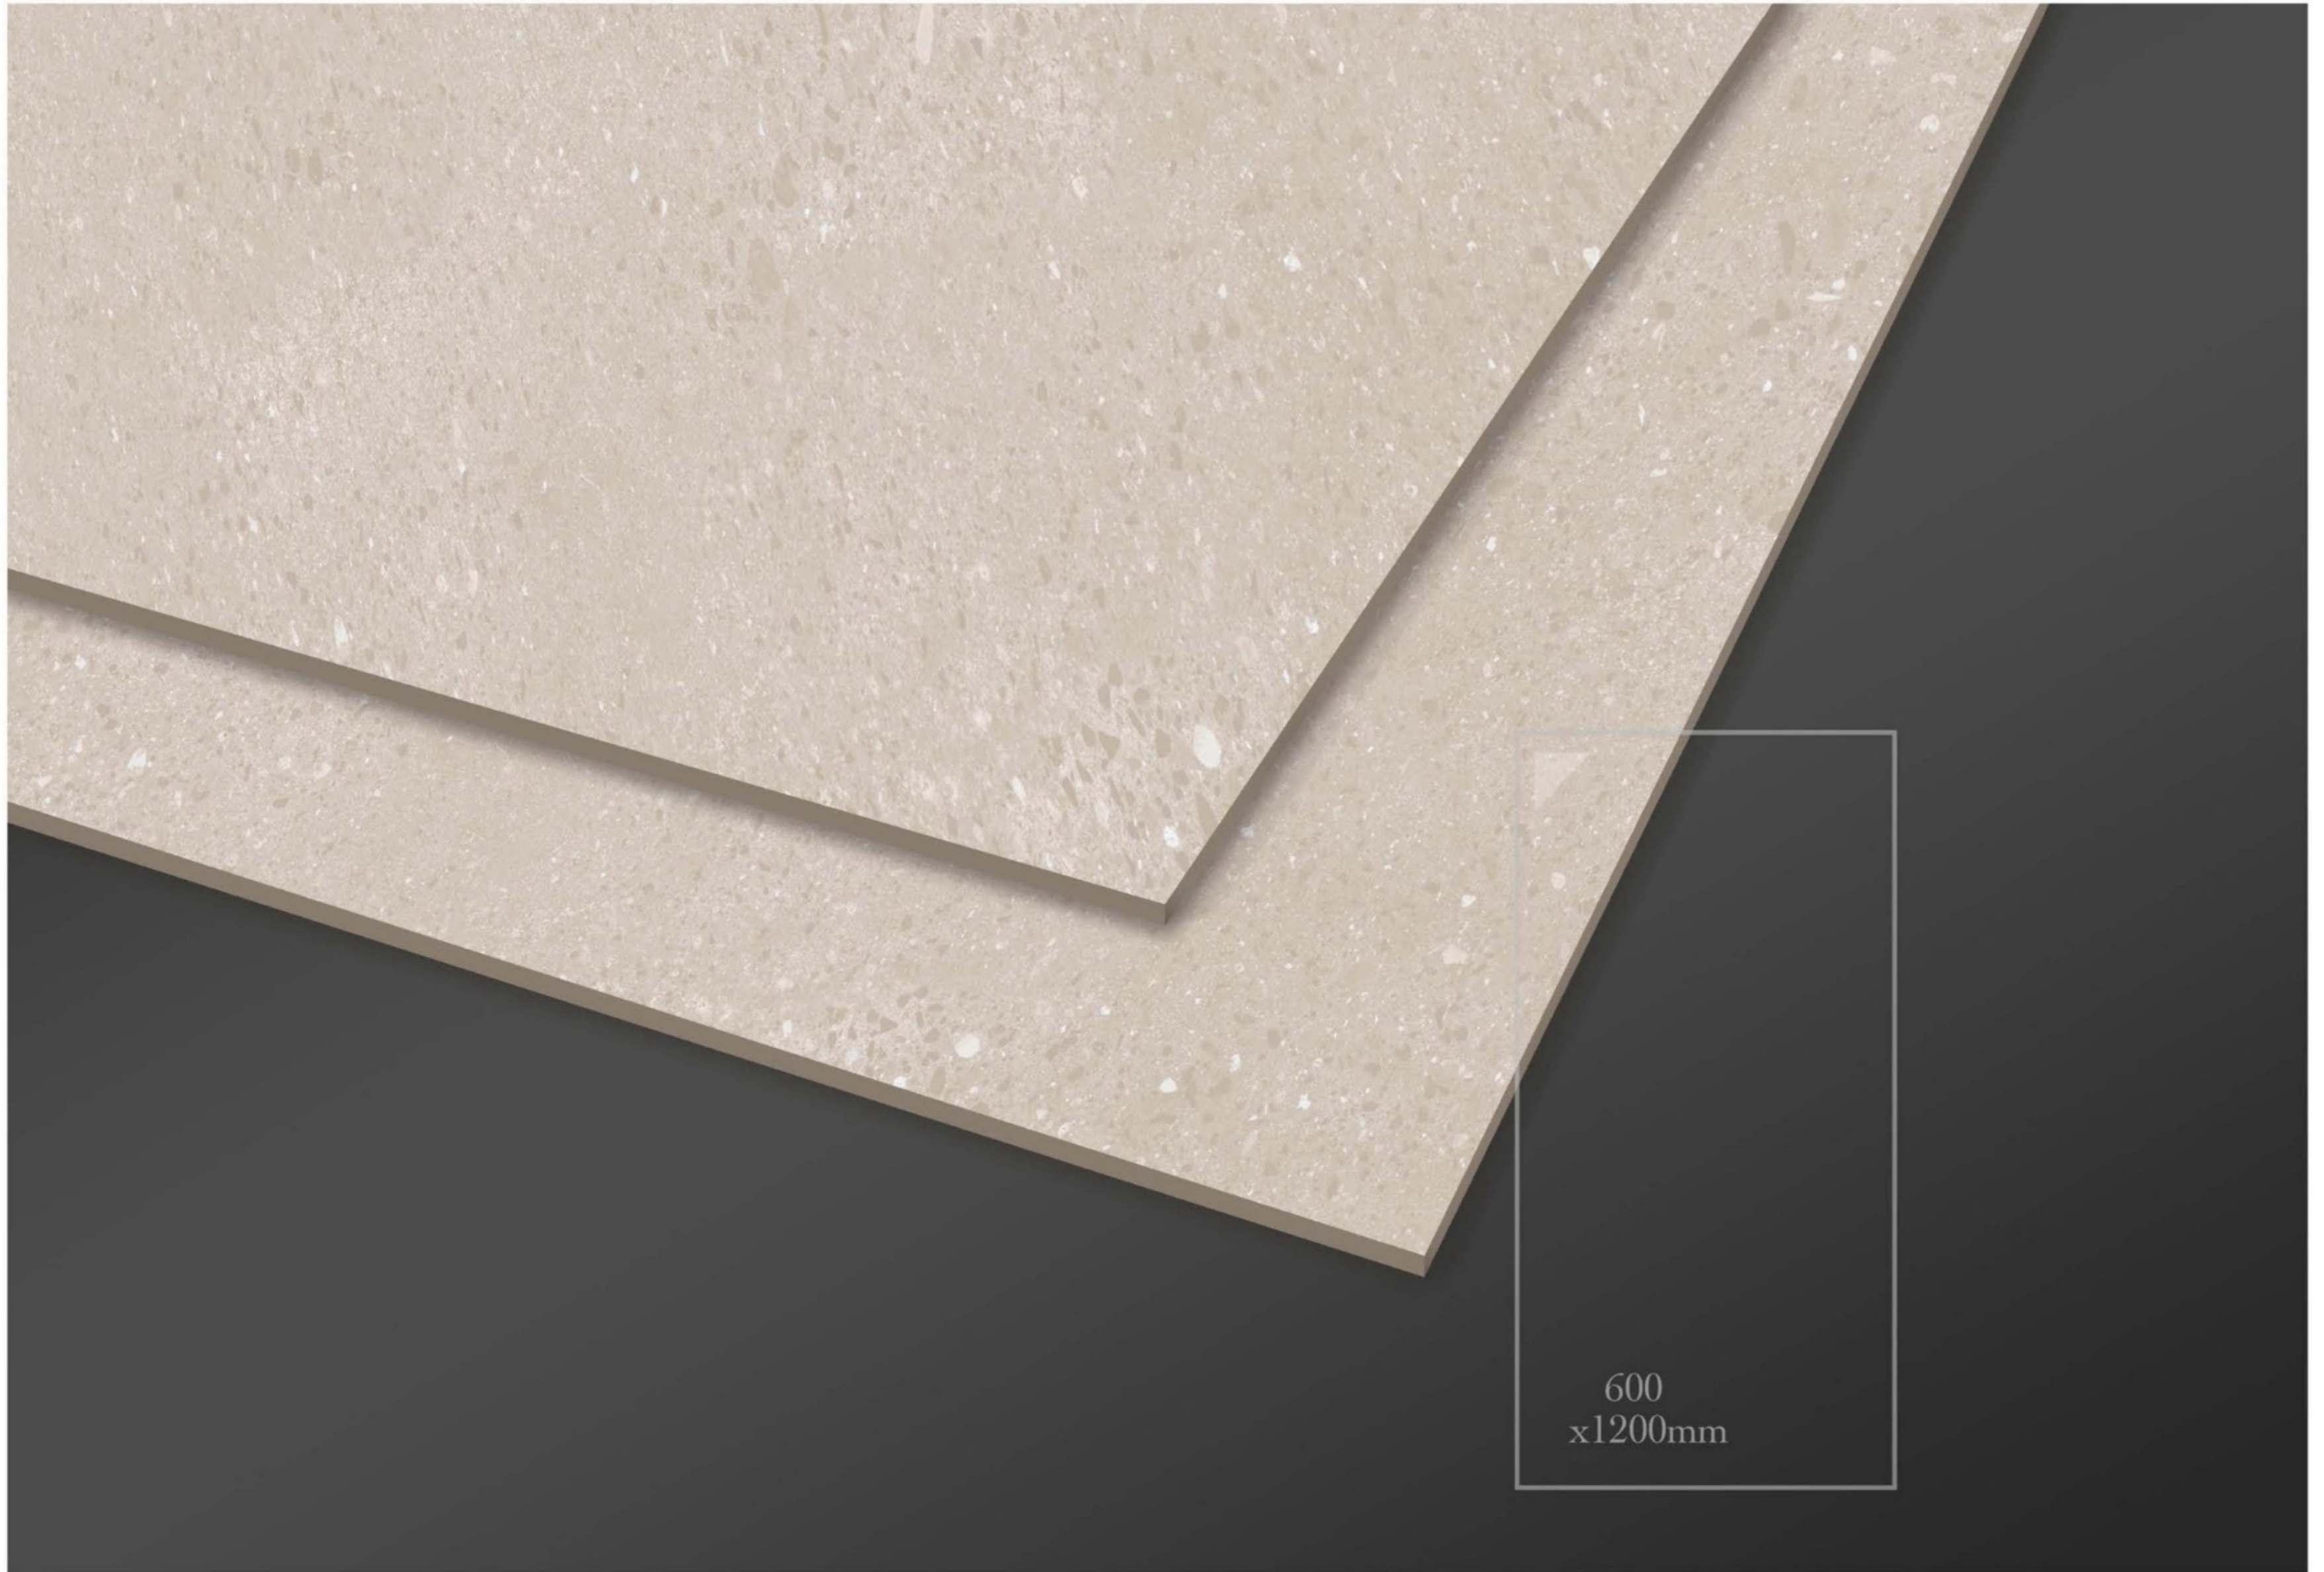

OXYDE GREY

size
600x1200mm

surface
Matt

Faces
2

-  Anti-Slip
-  High Strength
-  Random Design
-  Eco Friendly
-  Floor & Wall

600
x1200mm

OXYDE PEARL

size
600x1200mm