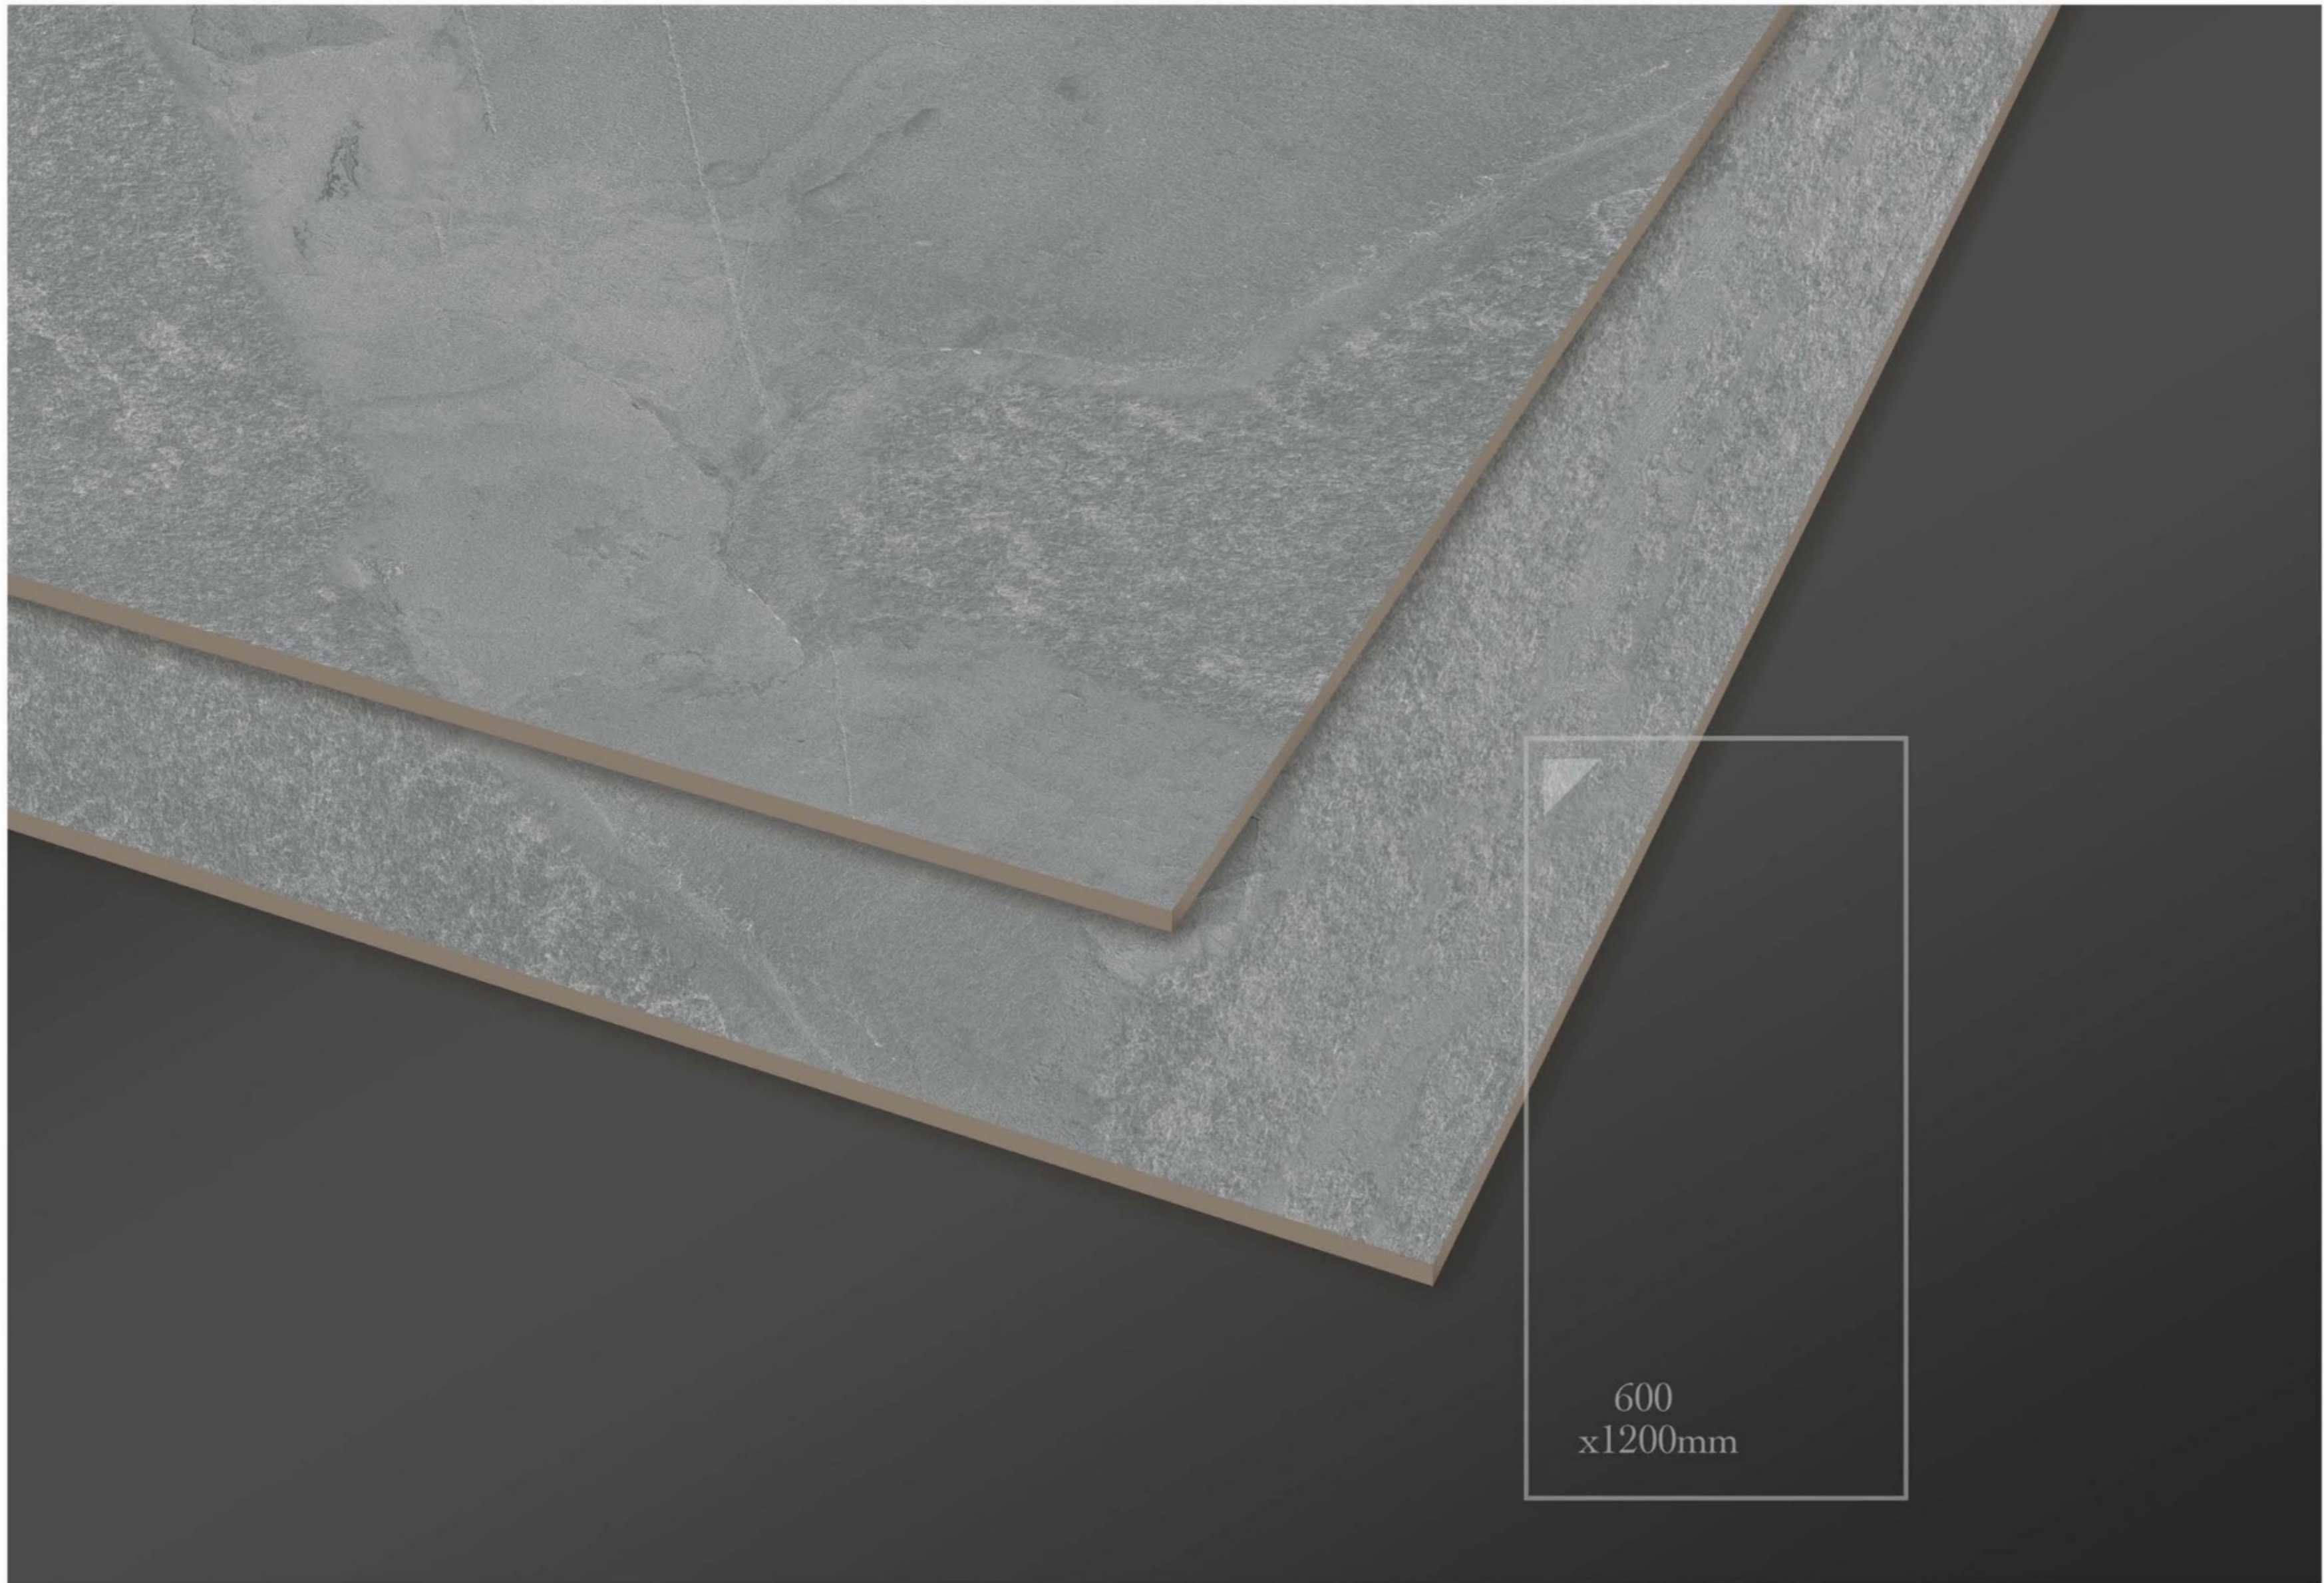

size
600x1200mm

surface
Matt

Faces
5

-  Anti-Slip
-  High Strength
-  Random Design
-  Eco Friendly
-  Floor & Wall

600
x1200mm

COCRETO SAND

size
600x1200mm

surface
Matt

Faces
5

- Anti-Slip
- High Strength
- Random Design
- Eco Friendly
- Floor & Wall

600
x1200mm

600
x1200mm

COCRETO SILVER

size
600x1200mm

surface
Matt

Faces
5