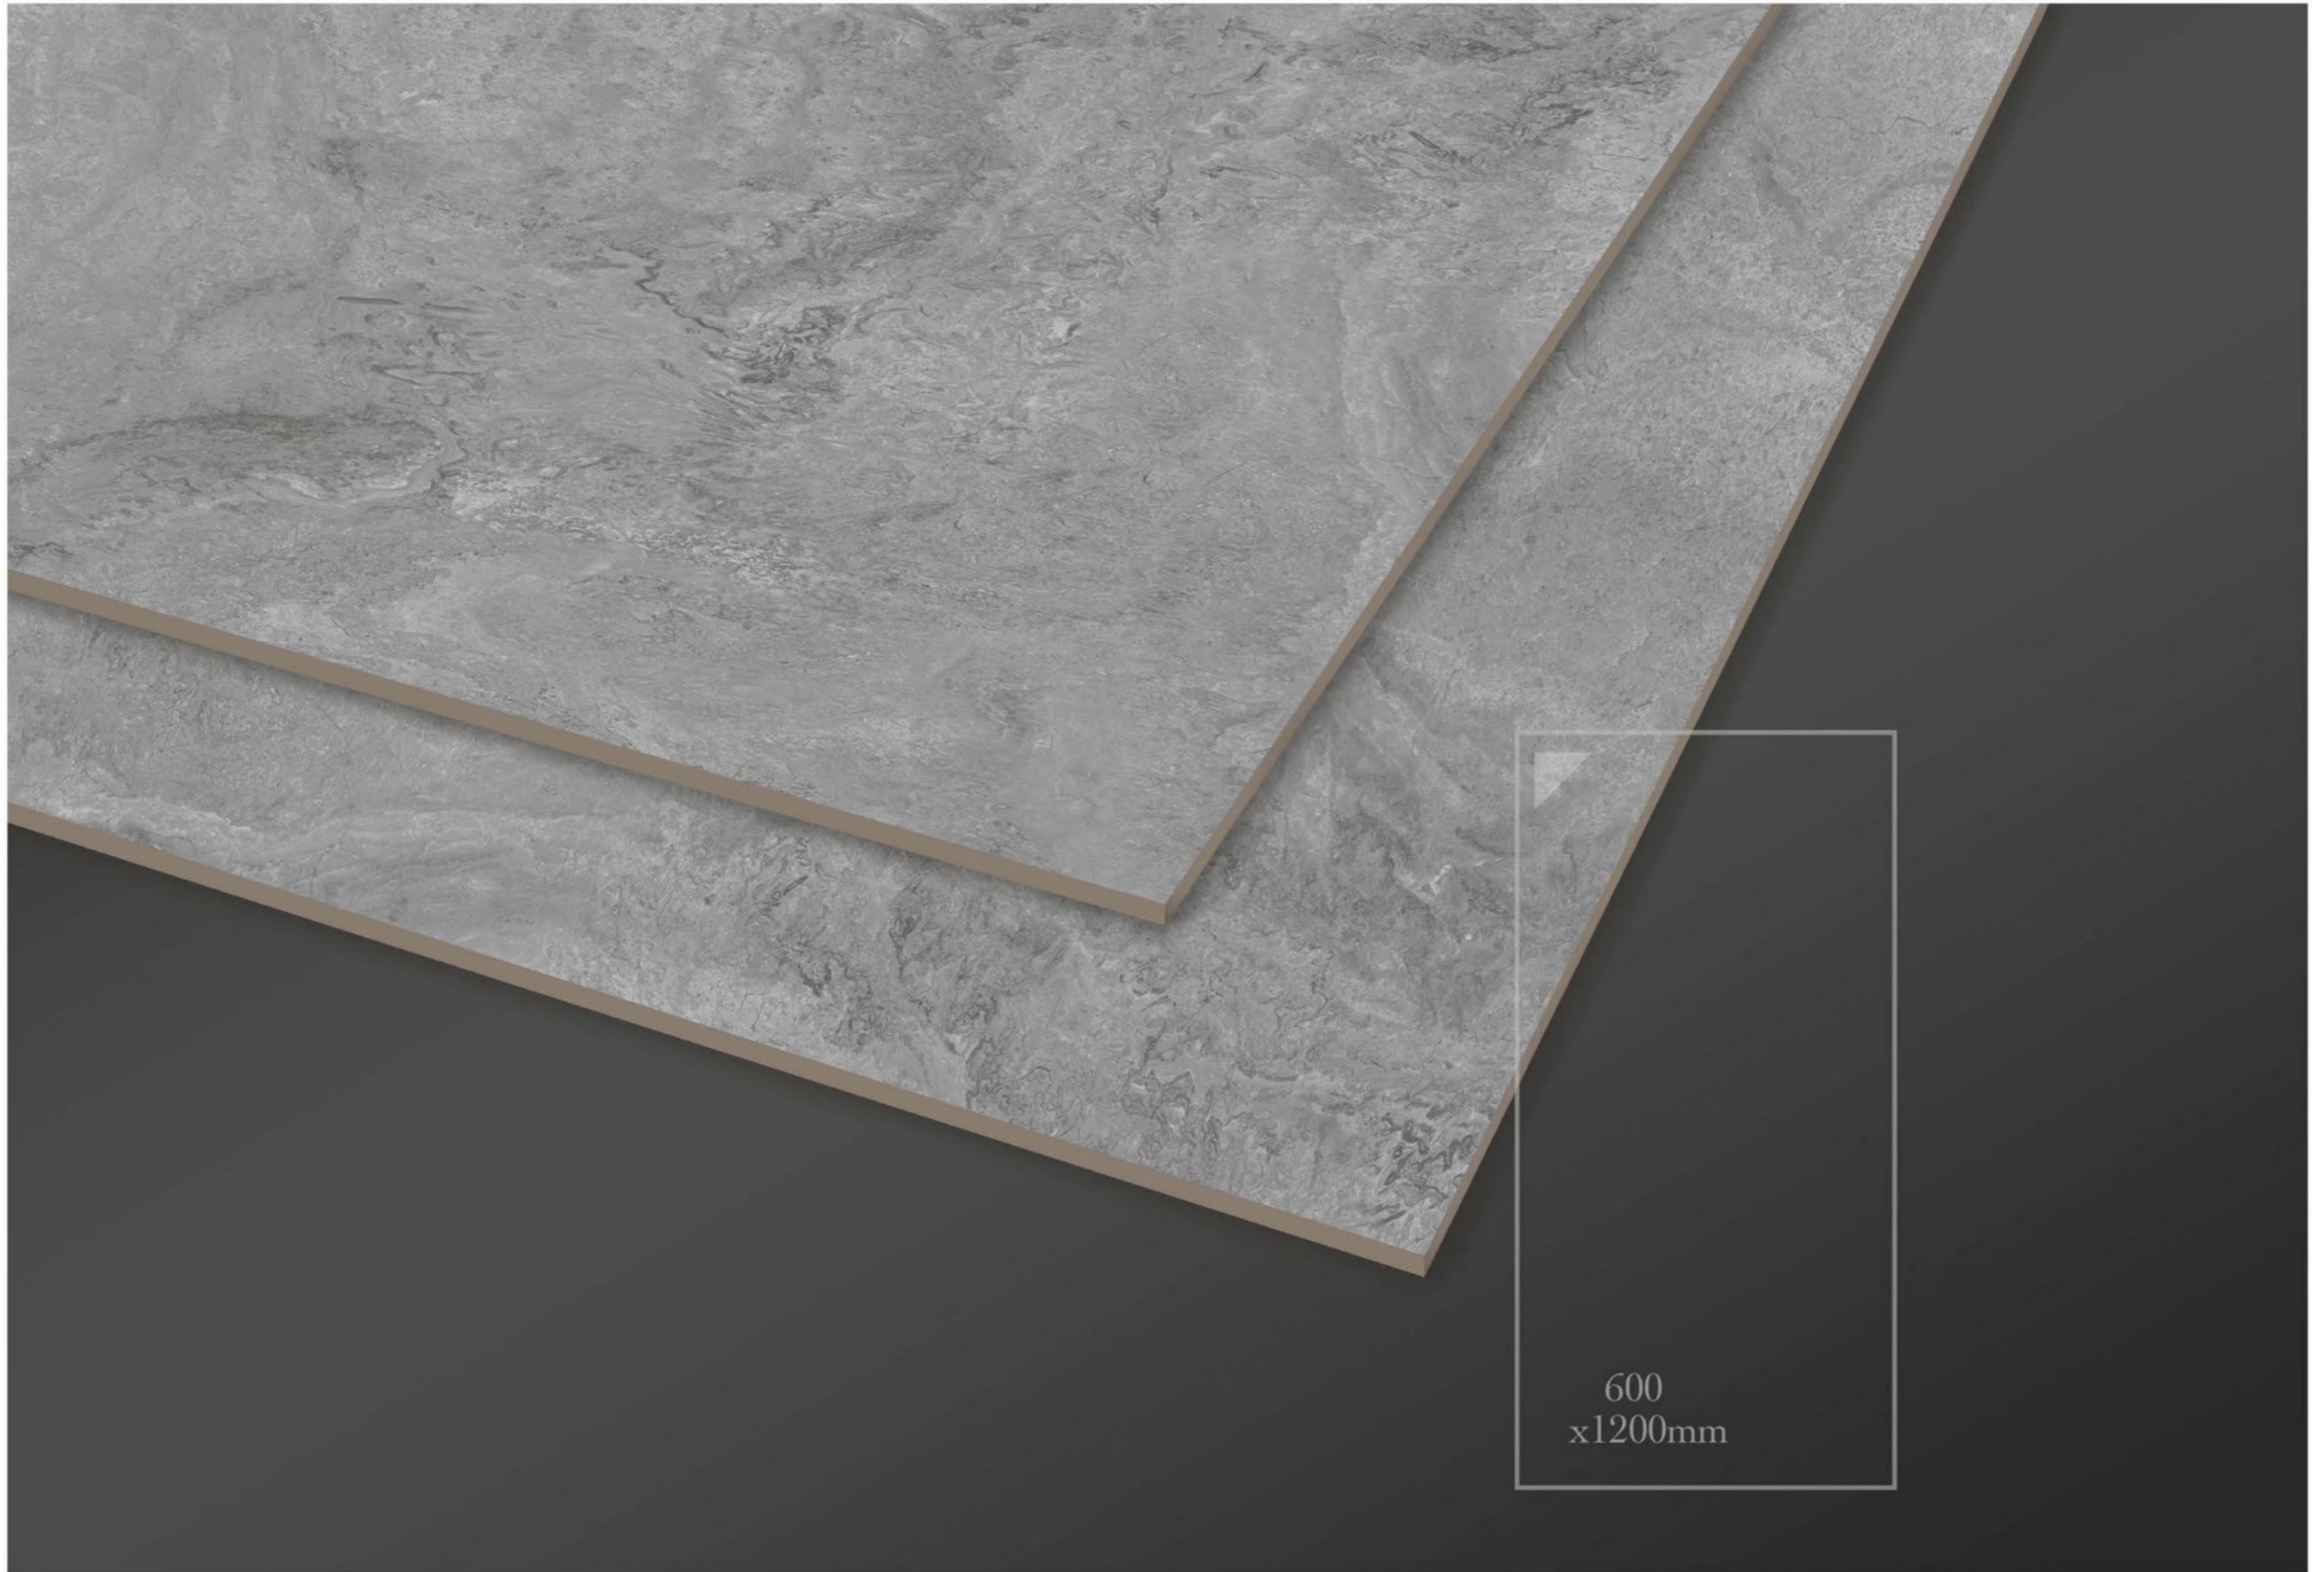

size
600x1200mm

surface
Matt

Faces
5

-  Anti-Slip
-  High Strength
-  Random Design
-  Eco Friendly
-  Floor & Wall

600
x1200mm

COCRETO SAND

size
600x1200mm

surface
Matt

Faces
5

- Anti-Slip
- High Strength
- Random Design
- Eco Friendly
- Floor & Wall

600
x1200mm

600
x1200mm

COCRETO SILVER

size
600x1200mm

surface
Matt

Faces
5

size
600x1200mm

surface
Matt

Faces
3

-  Anti-Slip
-  High Strength
-  Random Design
-  Eco Friendly
-  Floor & Wall

600
x1200mm

EARTH BIANCO

size
600x1200mm

surface
Matt

Faces
4

-  Anti-Slip
-  High Strength
-  Random Design
-  Eco Friendly
-  Floor & Wall

600
x1200mm

EARTH GREY

size
600x1200mm

surface
Matt

Faces
4

-  Anti-Slip
-  High Strength
-  Random Design
-  Eco Friendly
-  Floor & Wall