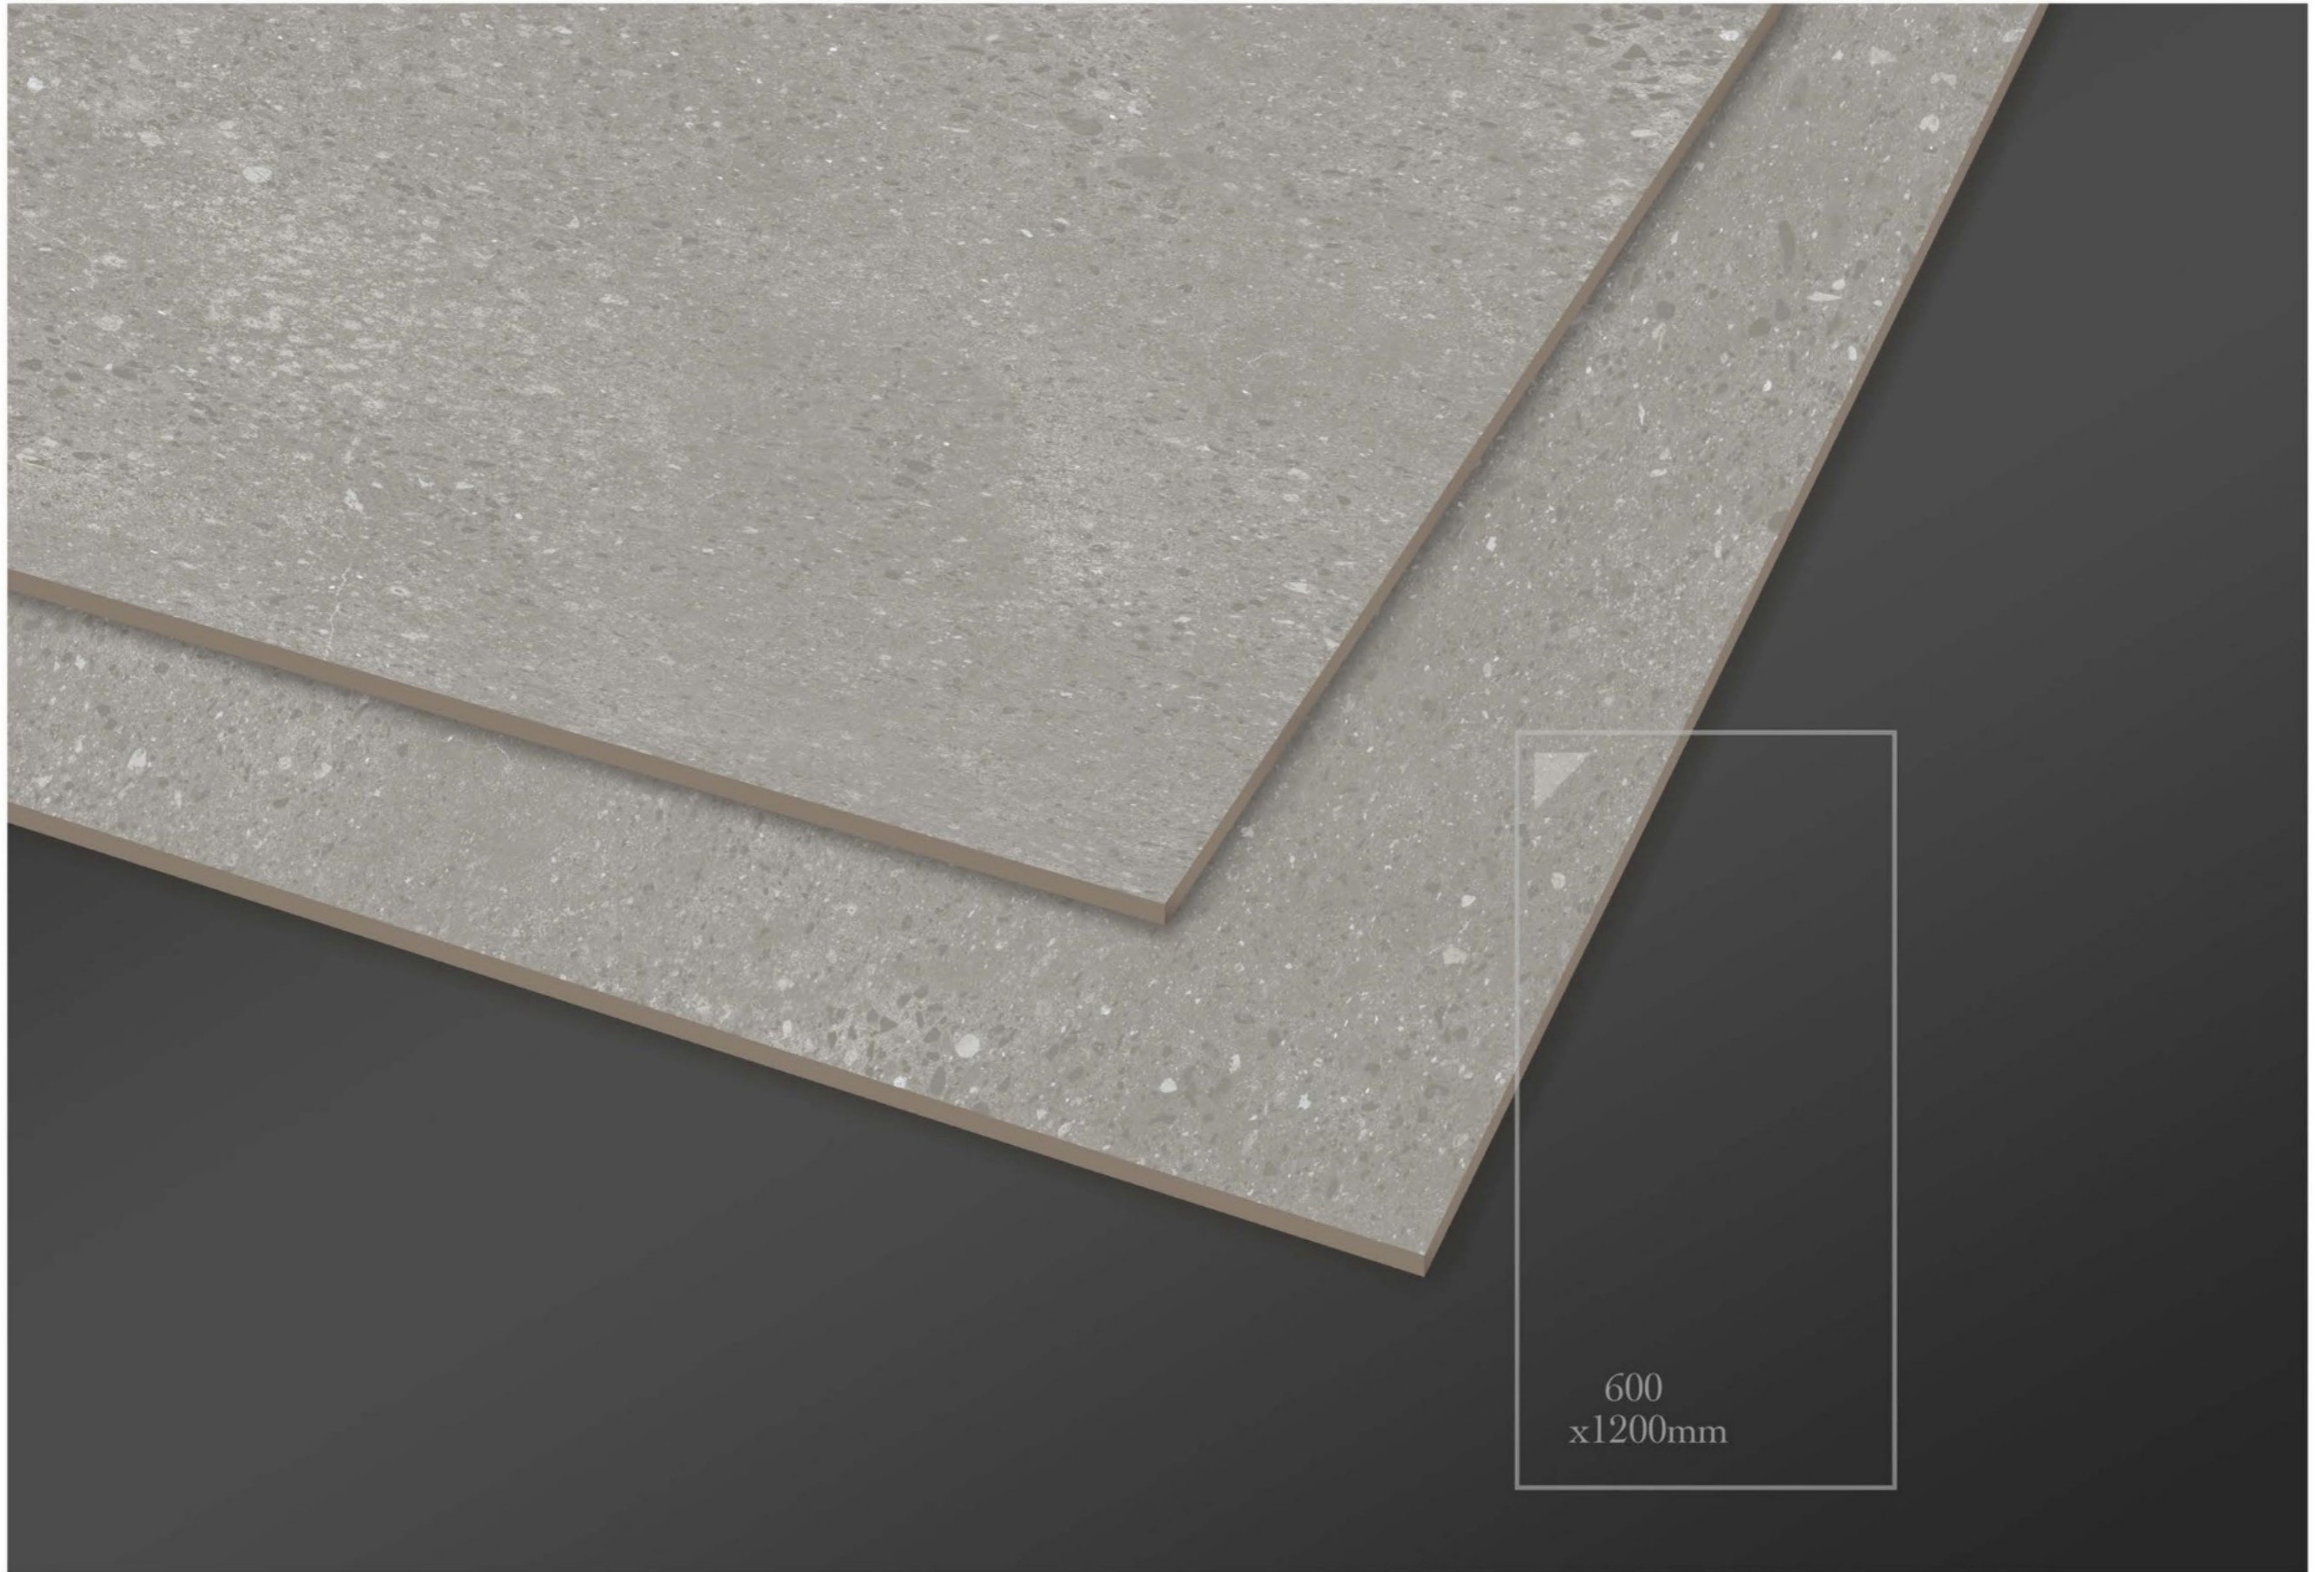

600
x1200mm