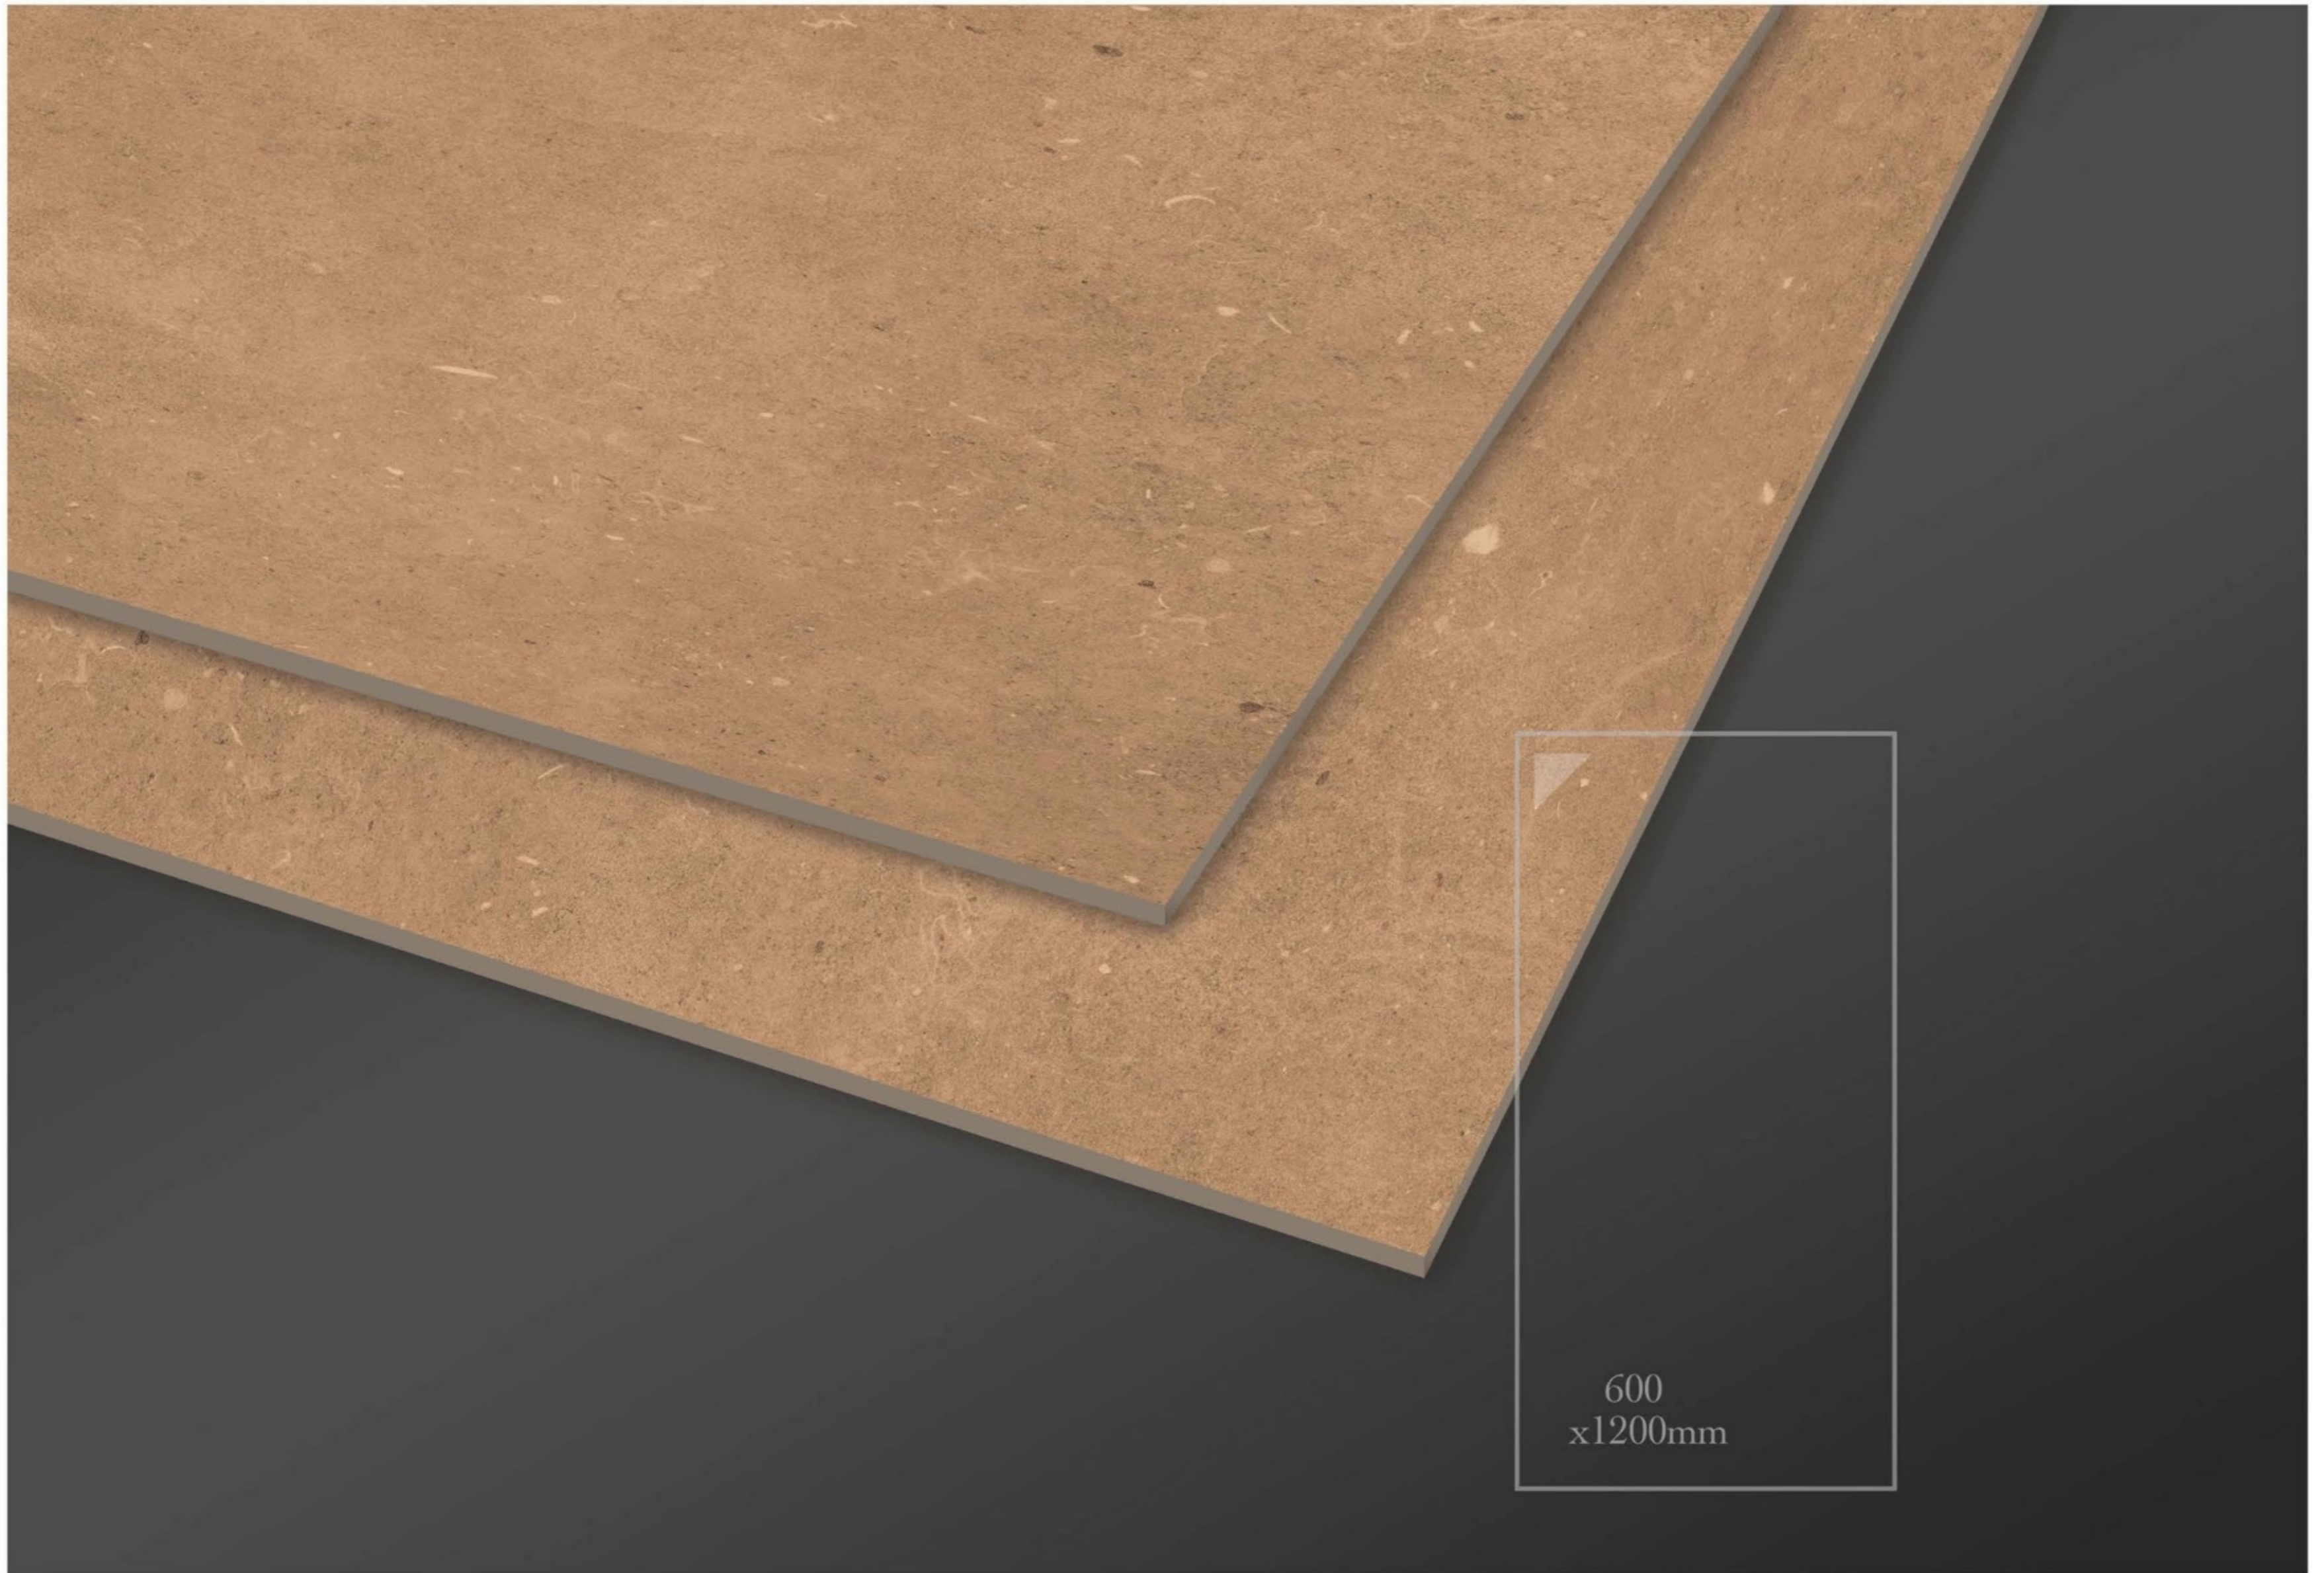

size
600x1200mm

surface
Matt

Faces
4

-  Anti-Slip
-  High Strength
-  Random Design
-  Eco Friendly
-  Floor & Wall

600
x1200mm

STRADA TAFFY

size
600x1200mm

surface
Matt