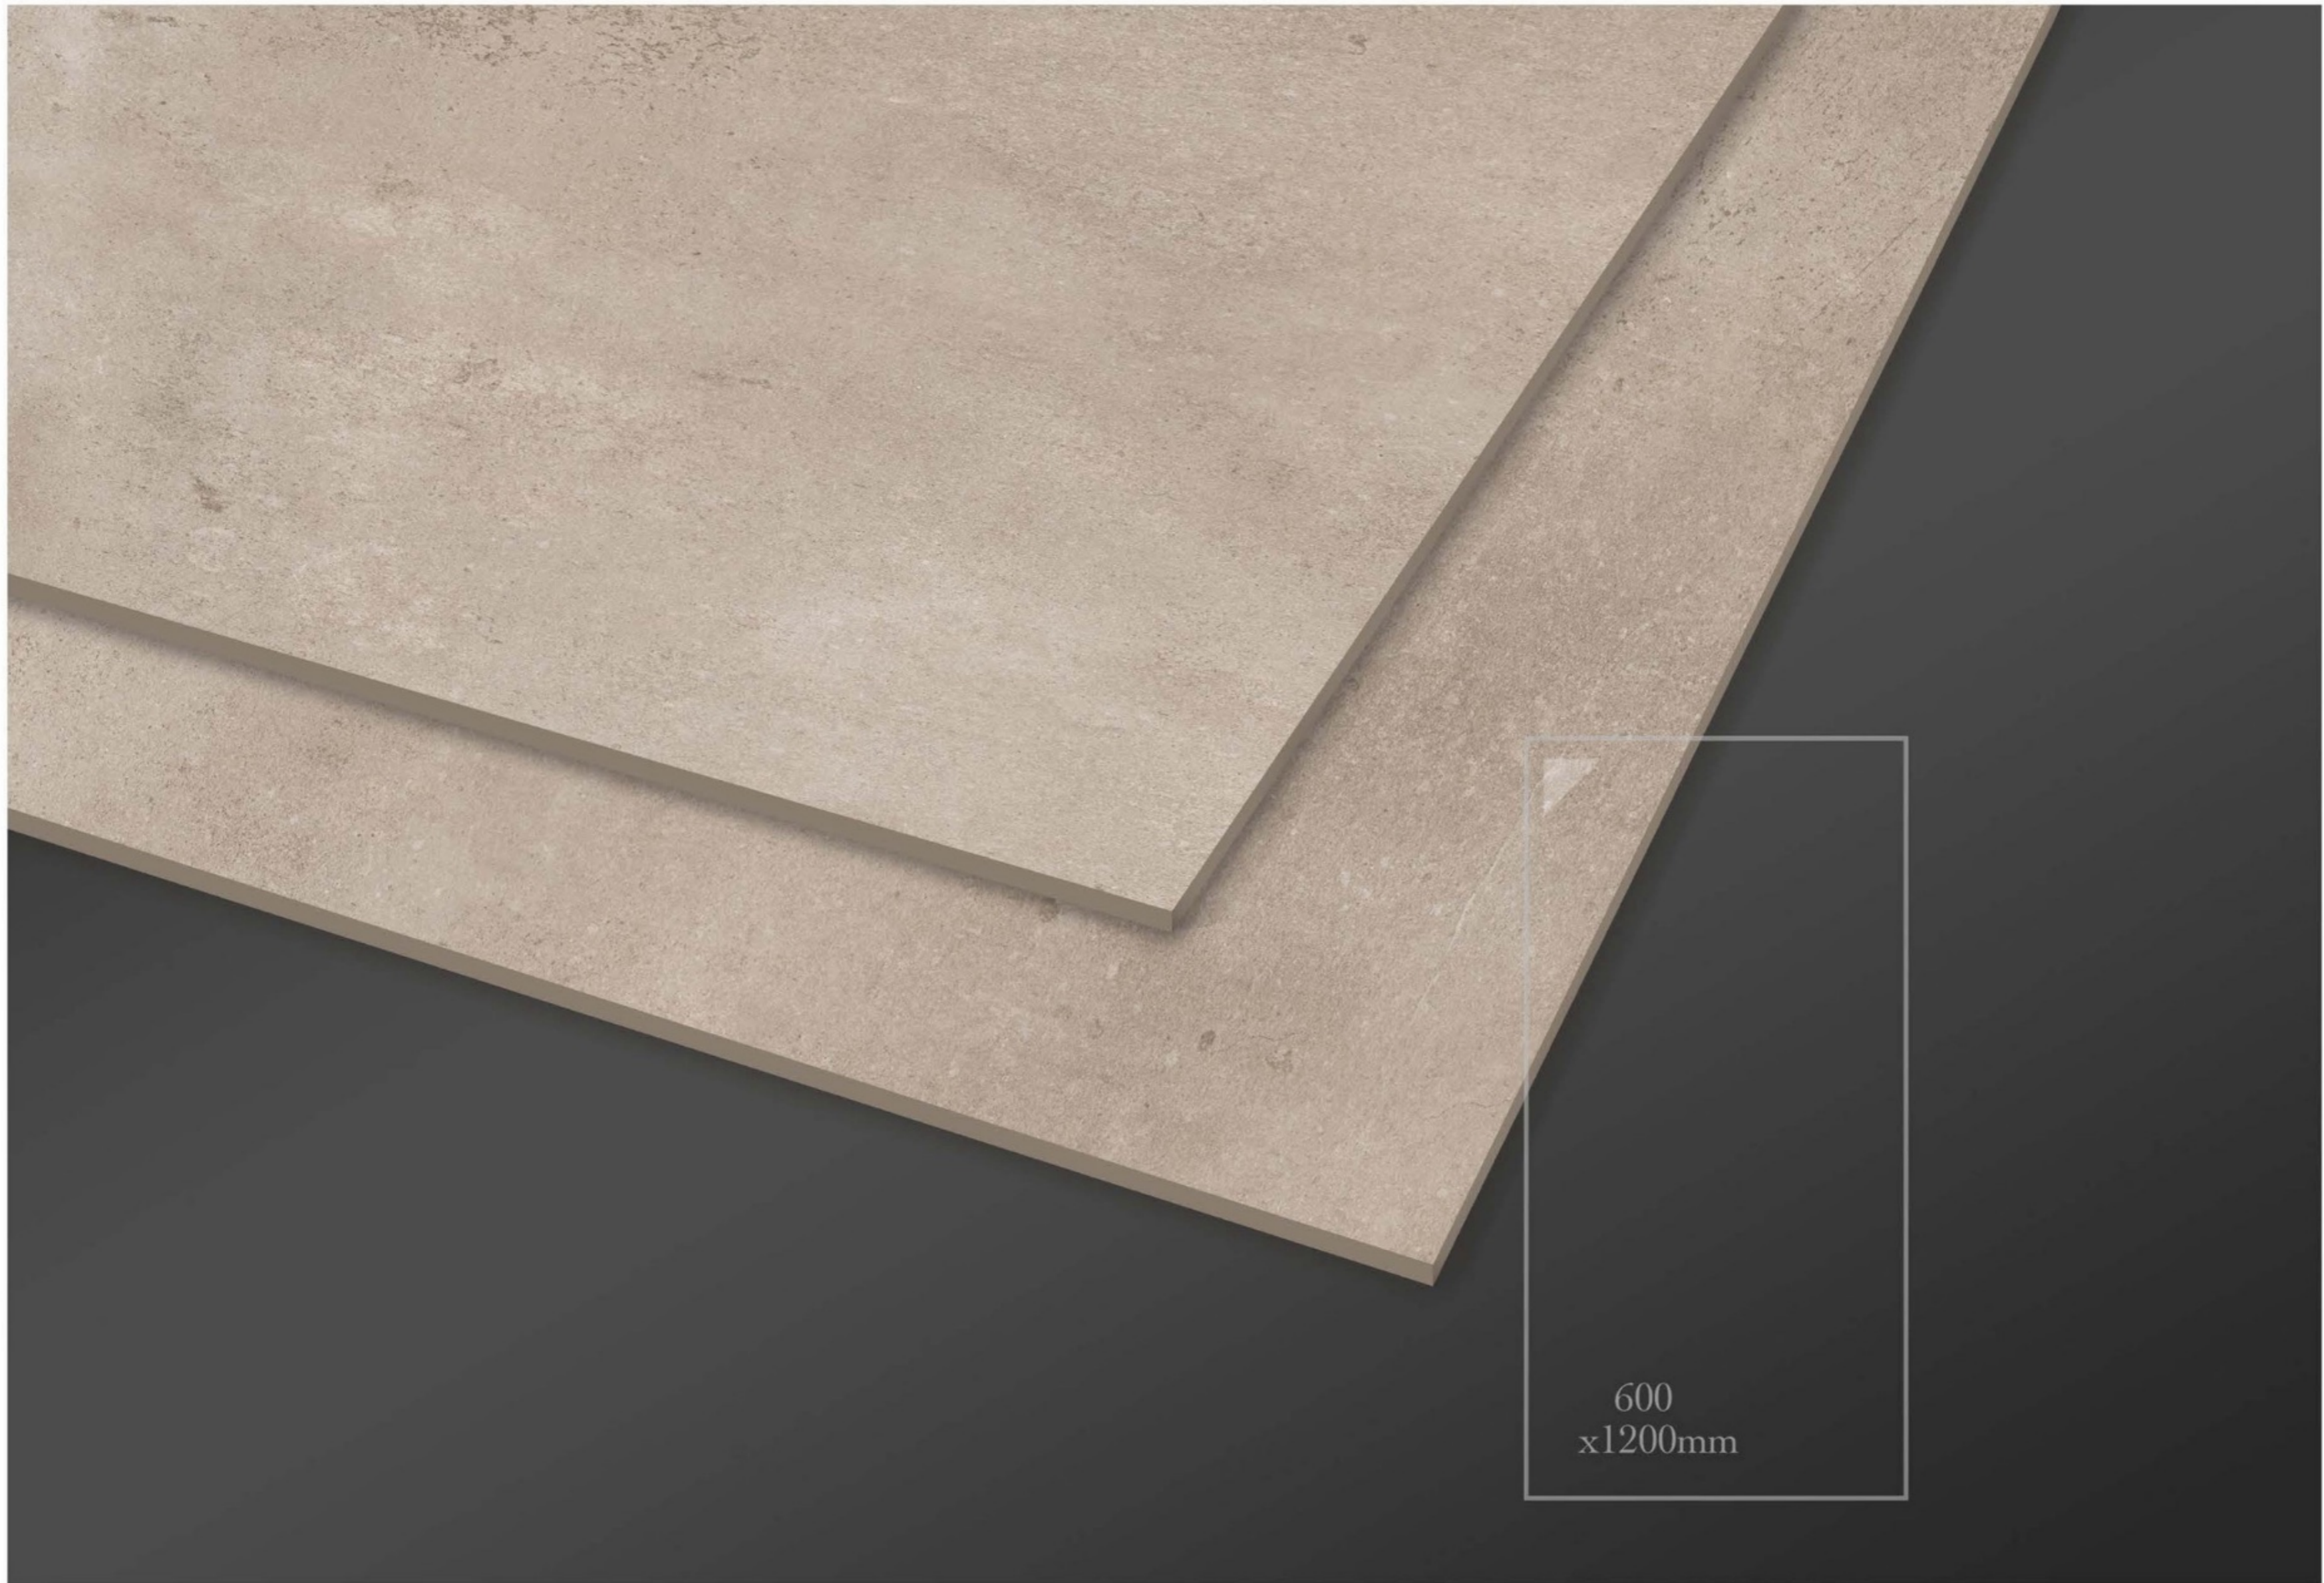

Faces
4

-  Anti-Slip
-  High Strength
-  Random Design
-  Eco Friendly
-  Floor & Wall

600
x1200mm

EARTH GREY

size
600x1200mm

surface
Matt

Faces
4

-  Anti-Slip
-  High Strength
-  Random Design
-  Eco Friendly
-  Floor & Wall