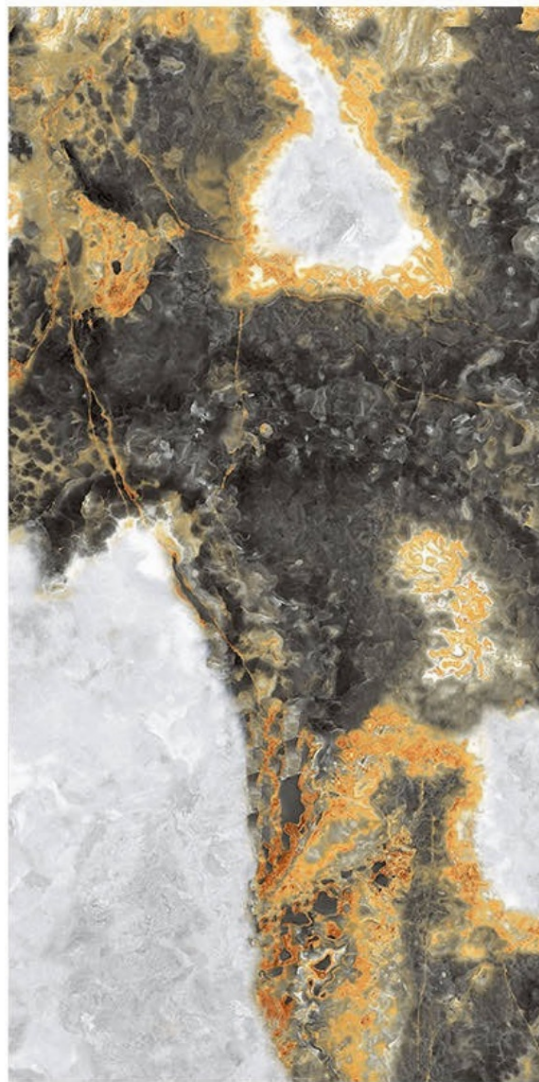

PYRITE NATURAL

Size - 600x1200mm

Finish - **HIGH GLOSSY**

Random - 4

Fire
Resistance

Frost
Resistance

Chemical
Resistance

Stain
Resistance

Scratch
Resistance