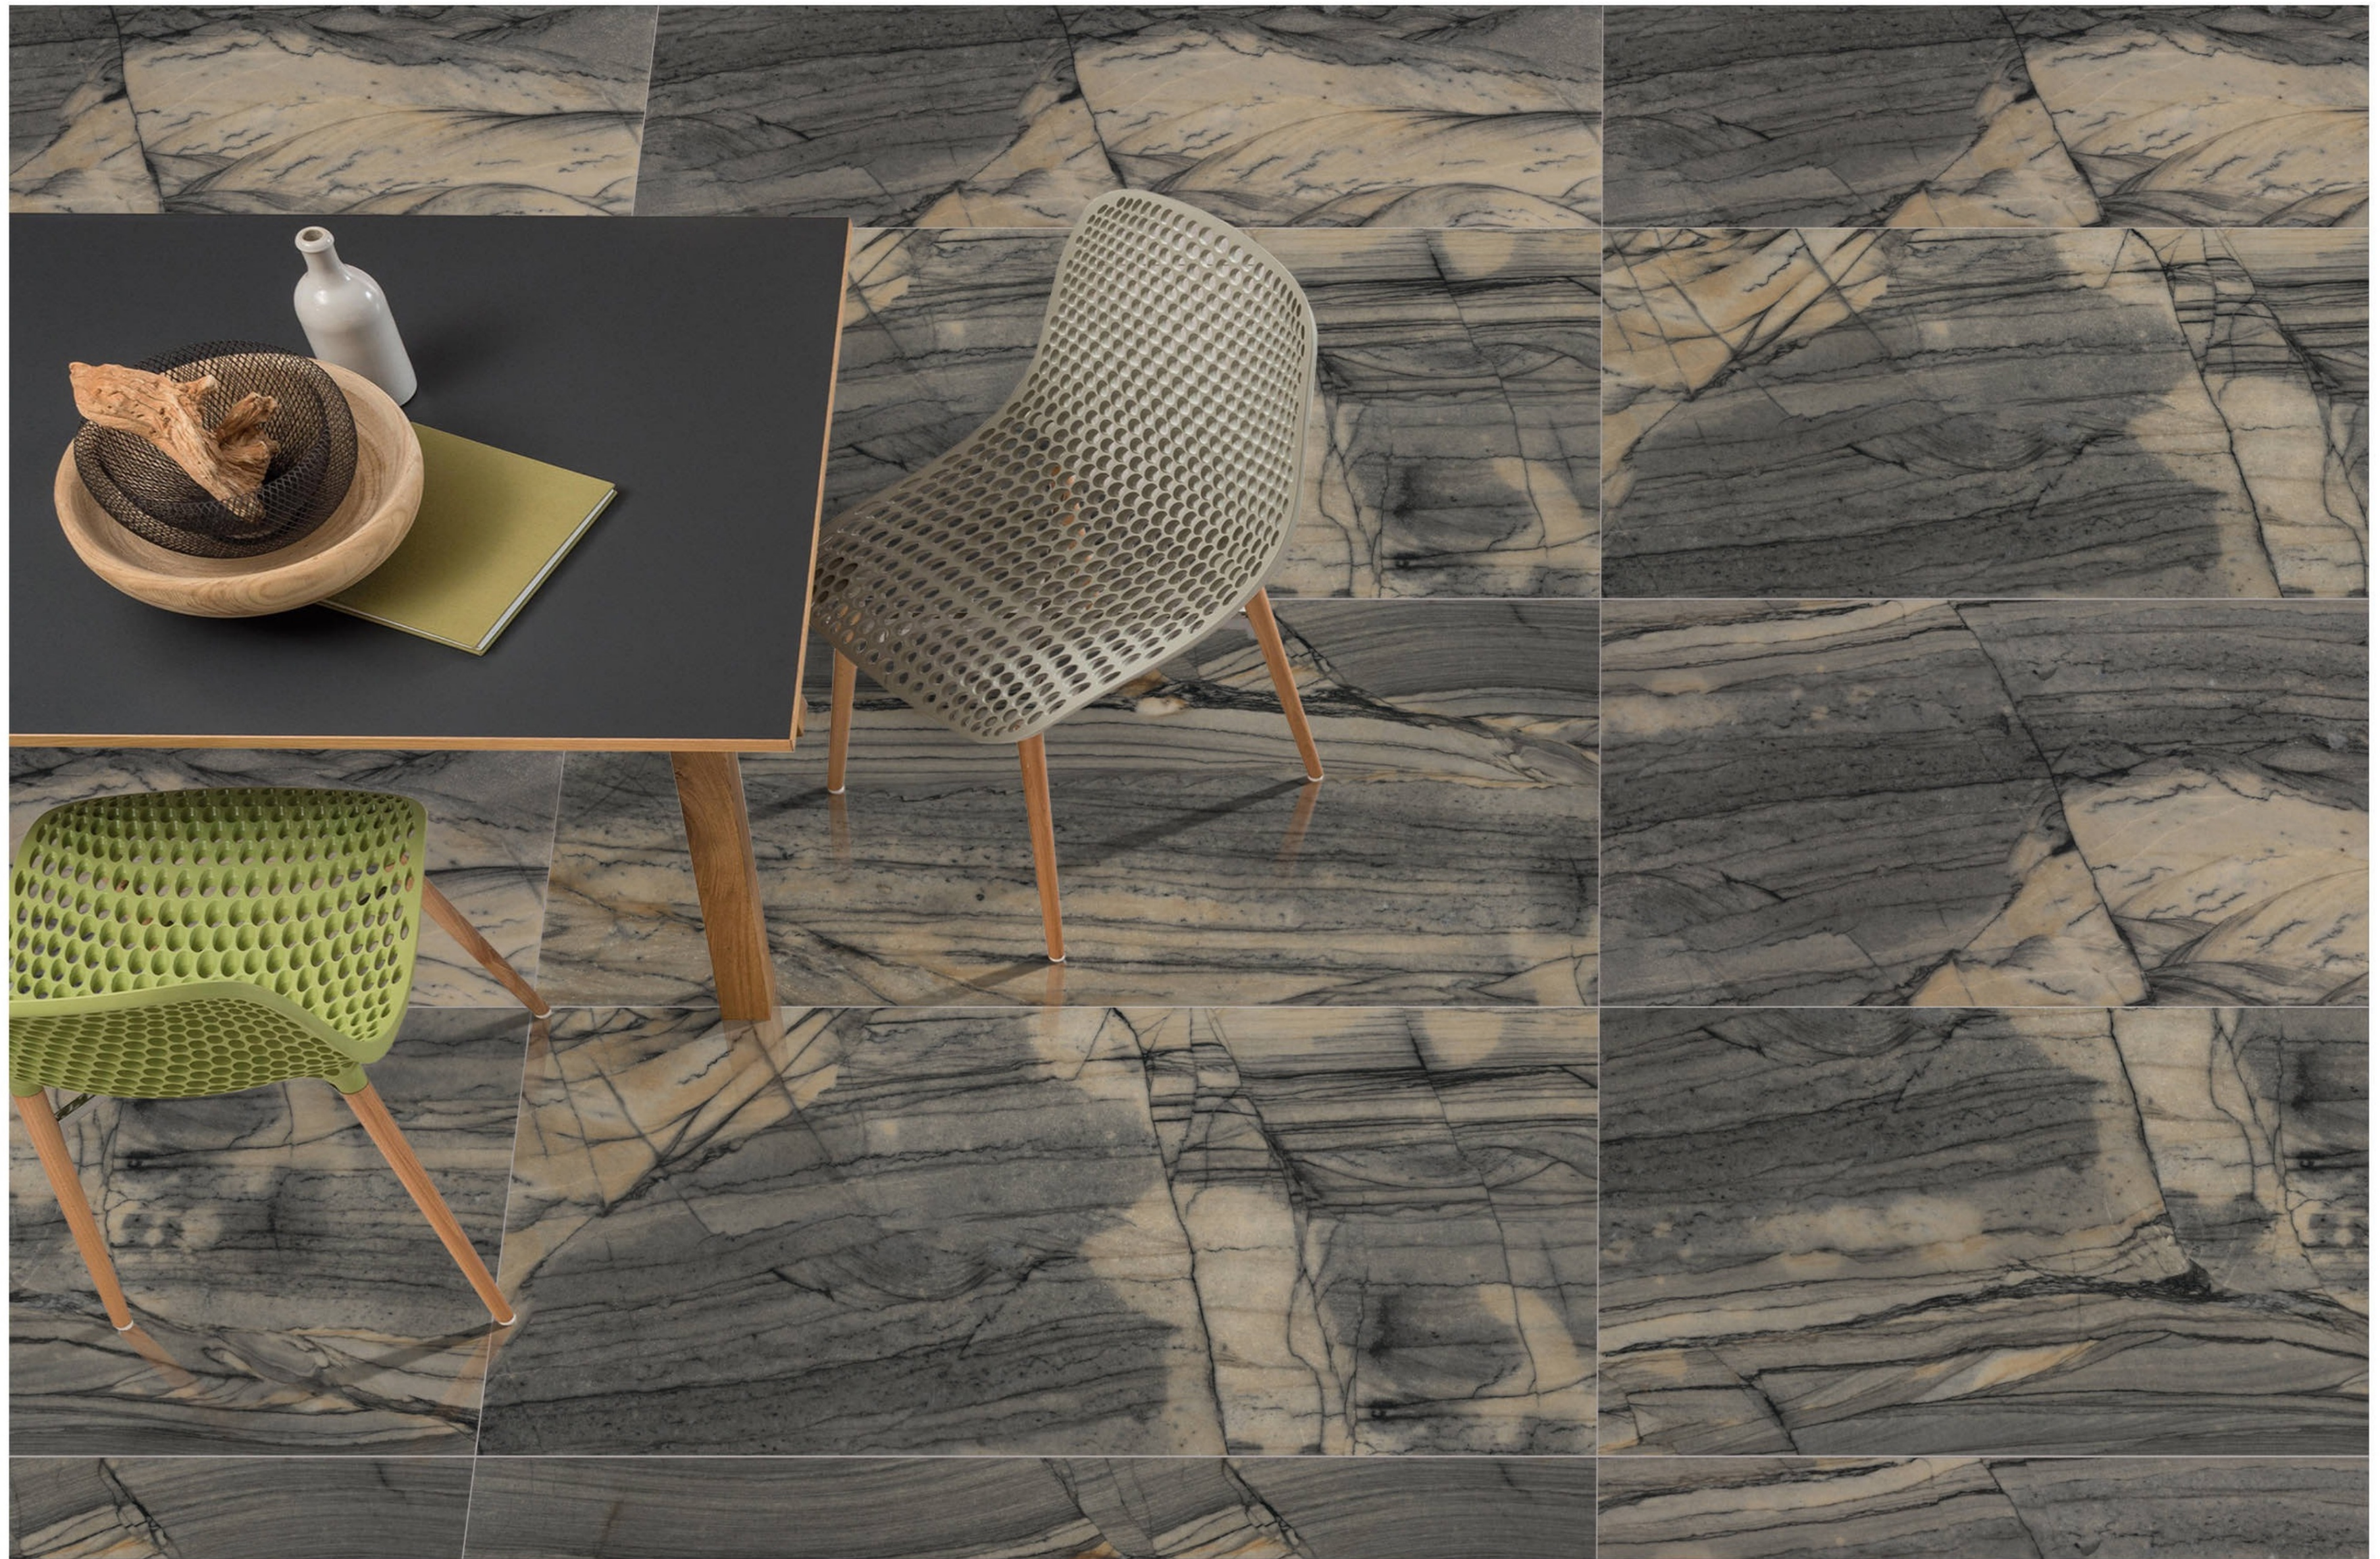

Scratch  
Resistance

600x1200mm | MAPLE ECRU