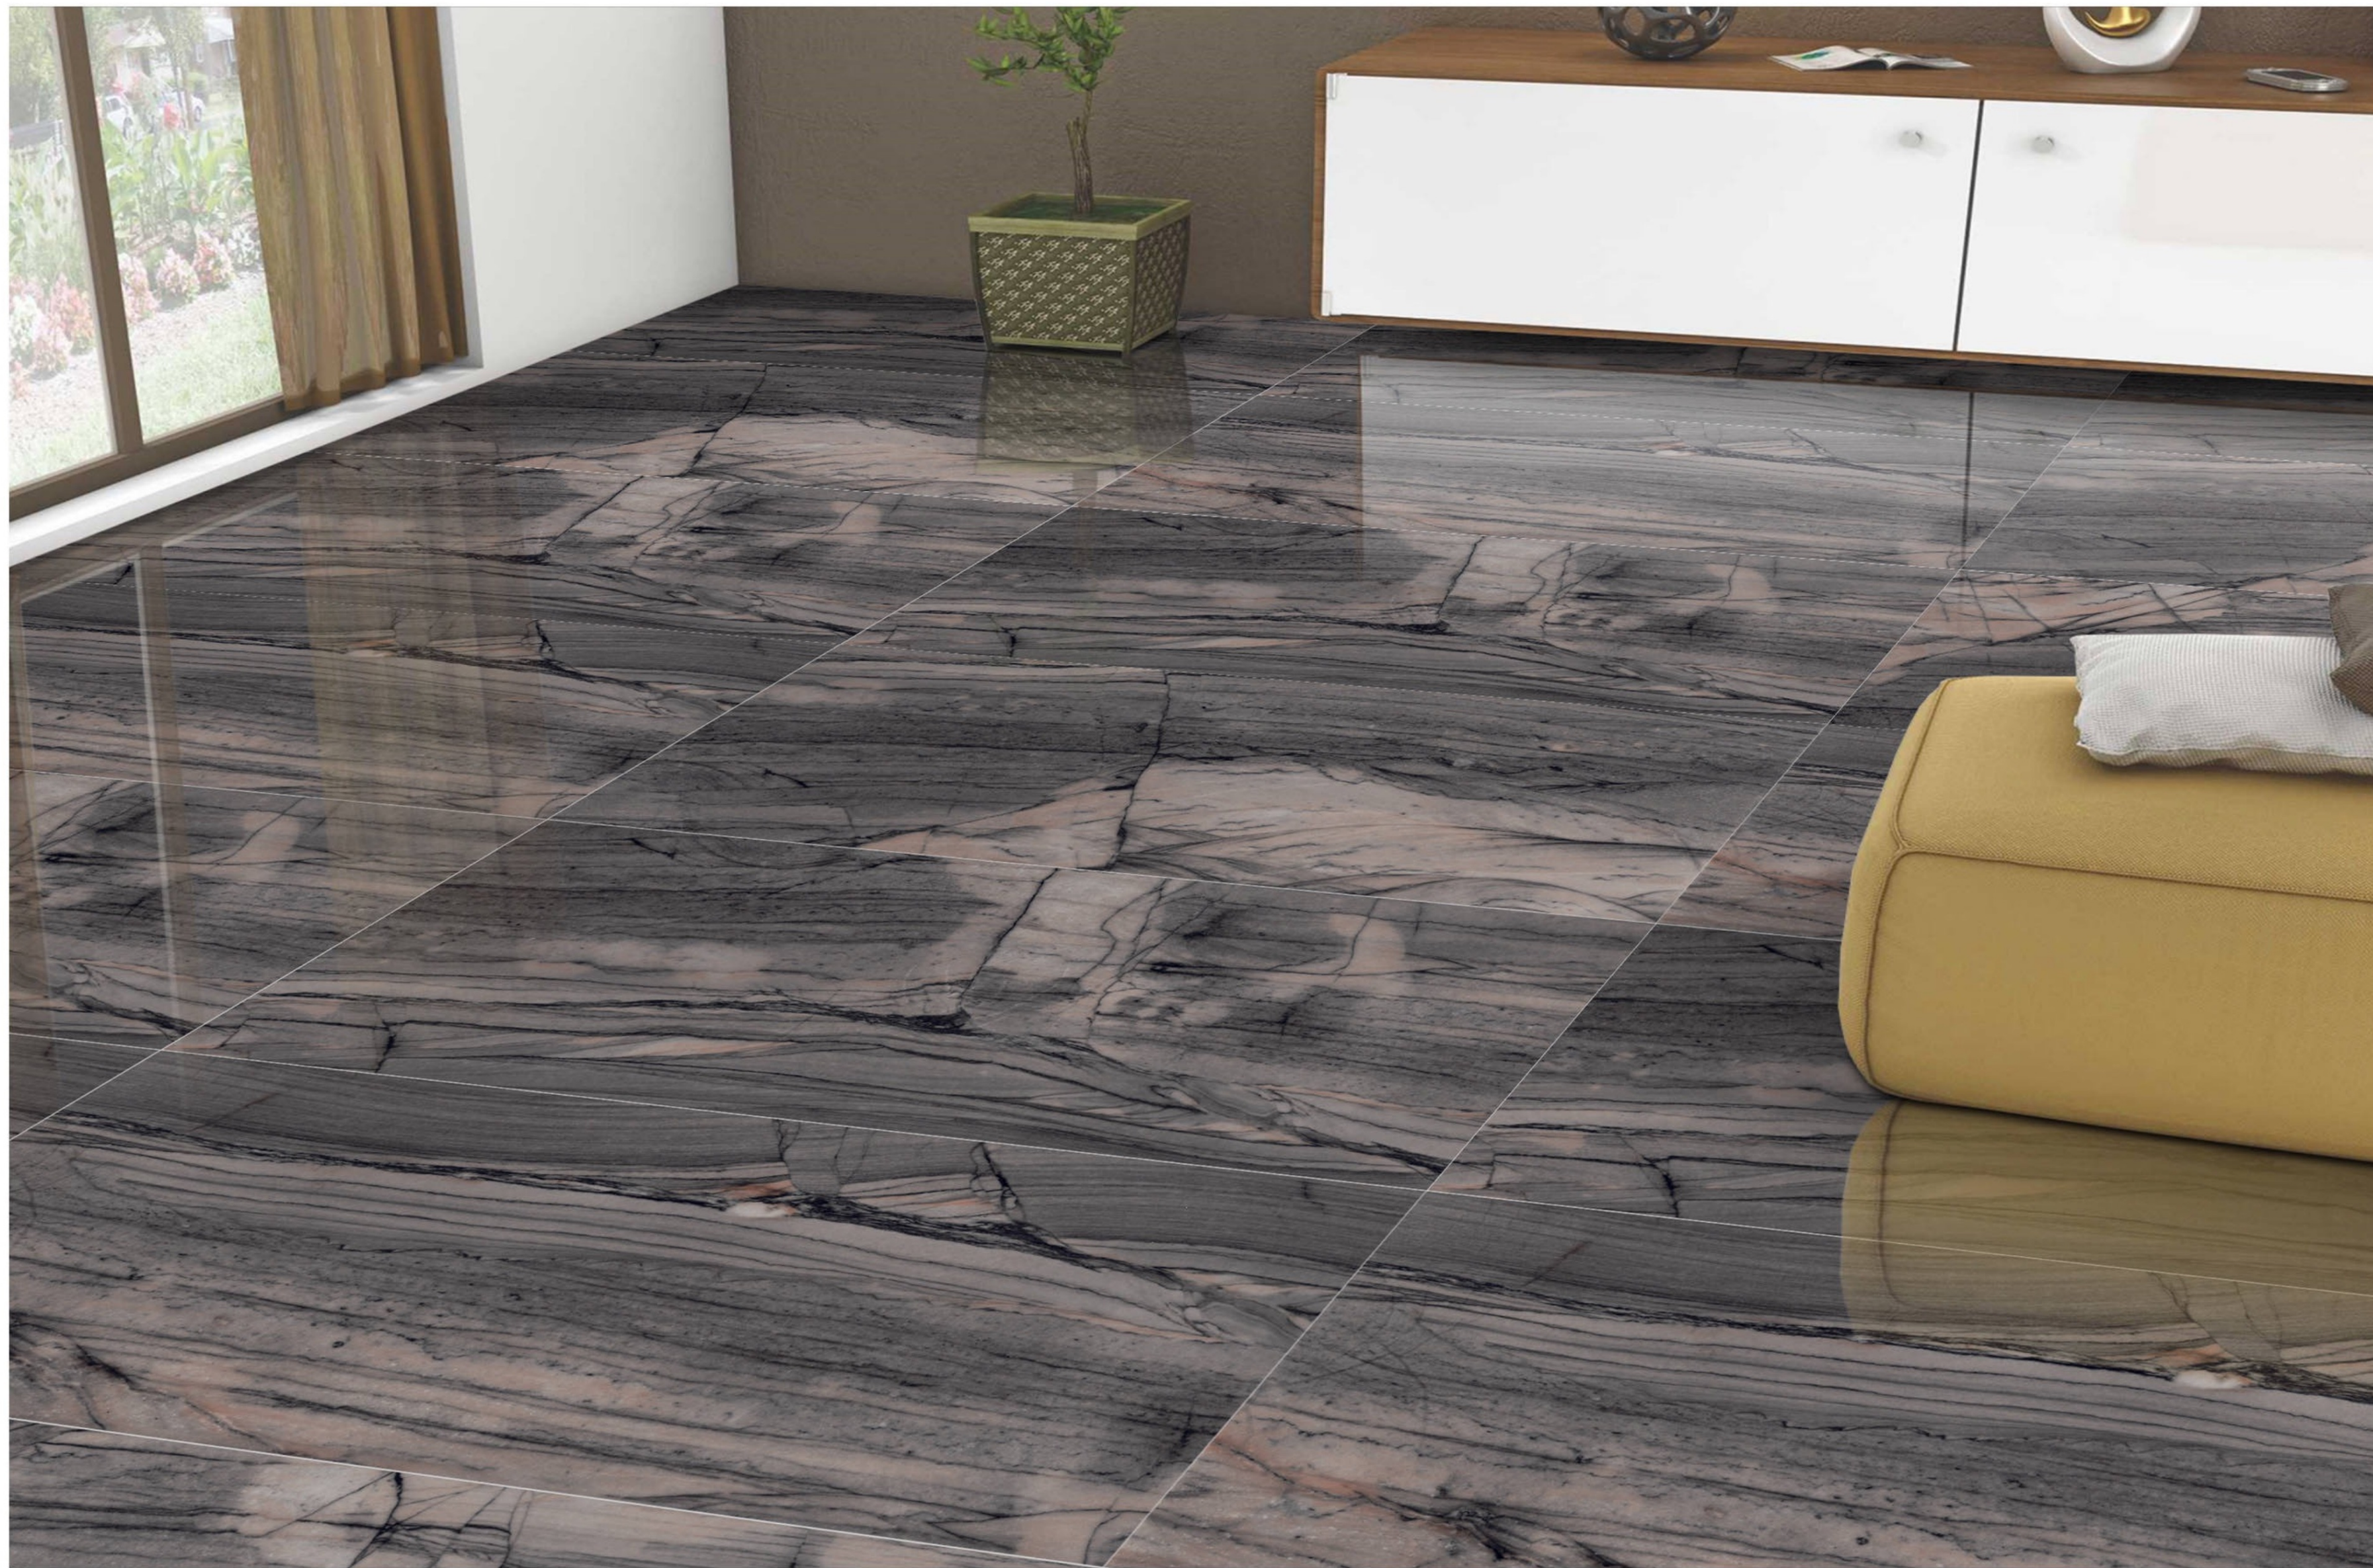

Scratch  
Resistance

600x1200mm MAPLE CREPE