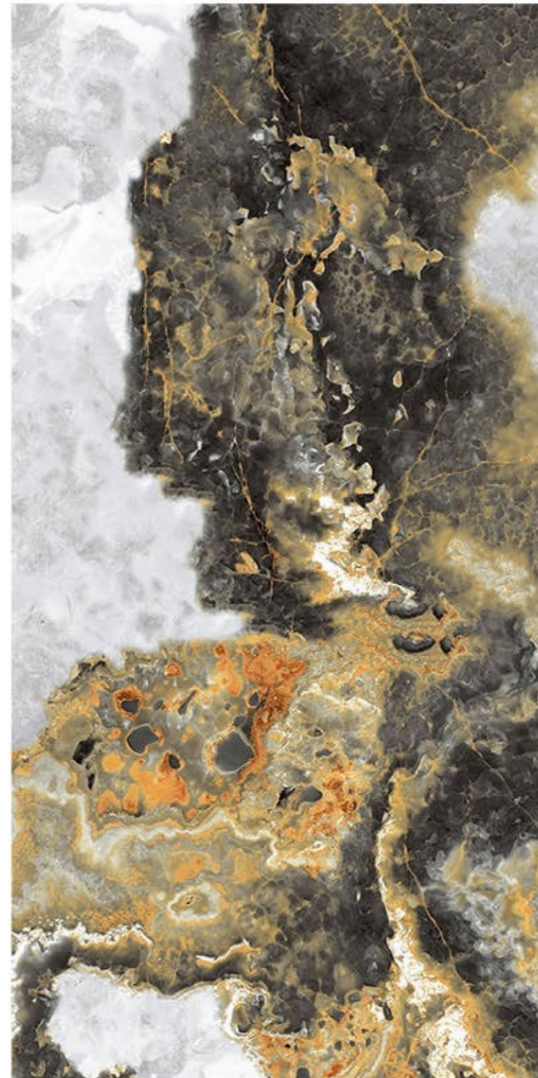

PYRITE NATURAL

Size - 600x1200mm

Finish - **HIGH GLOSSY**

Random - 4

Fire
Resistance

Frost
Resistance

Chemical
Resistance

Stain
Resistance

Scratch
Resistance