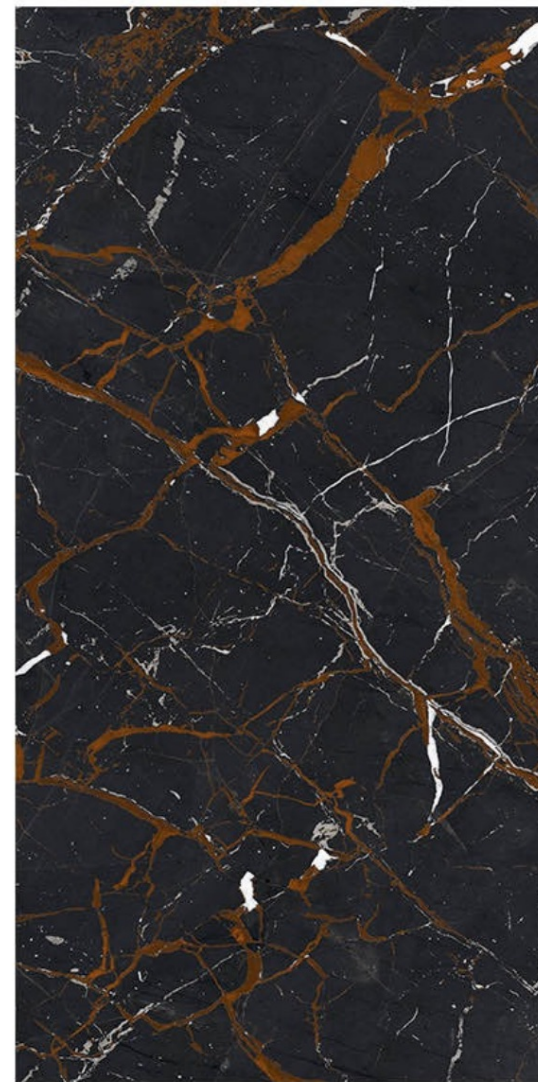

Chemical
Resistance

Stain
Resistance

Scratch
Resistance

600x1200mm | ESTRADA GREY

ESTRADA GREY

Size - 600x1200mm

Finish - **HIGH GLOSSY**

Random - 4