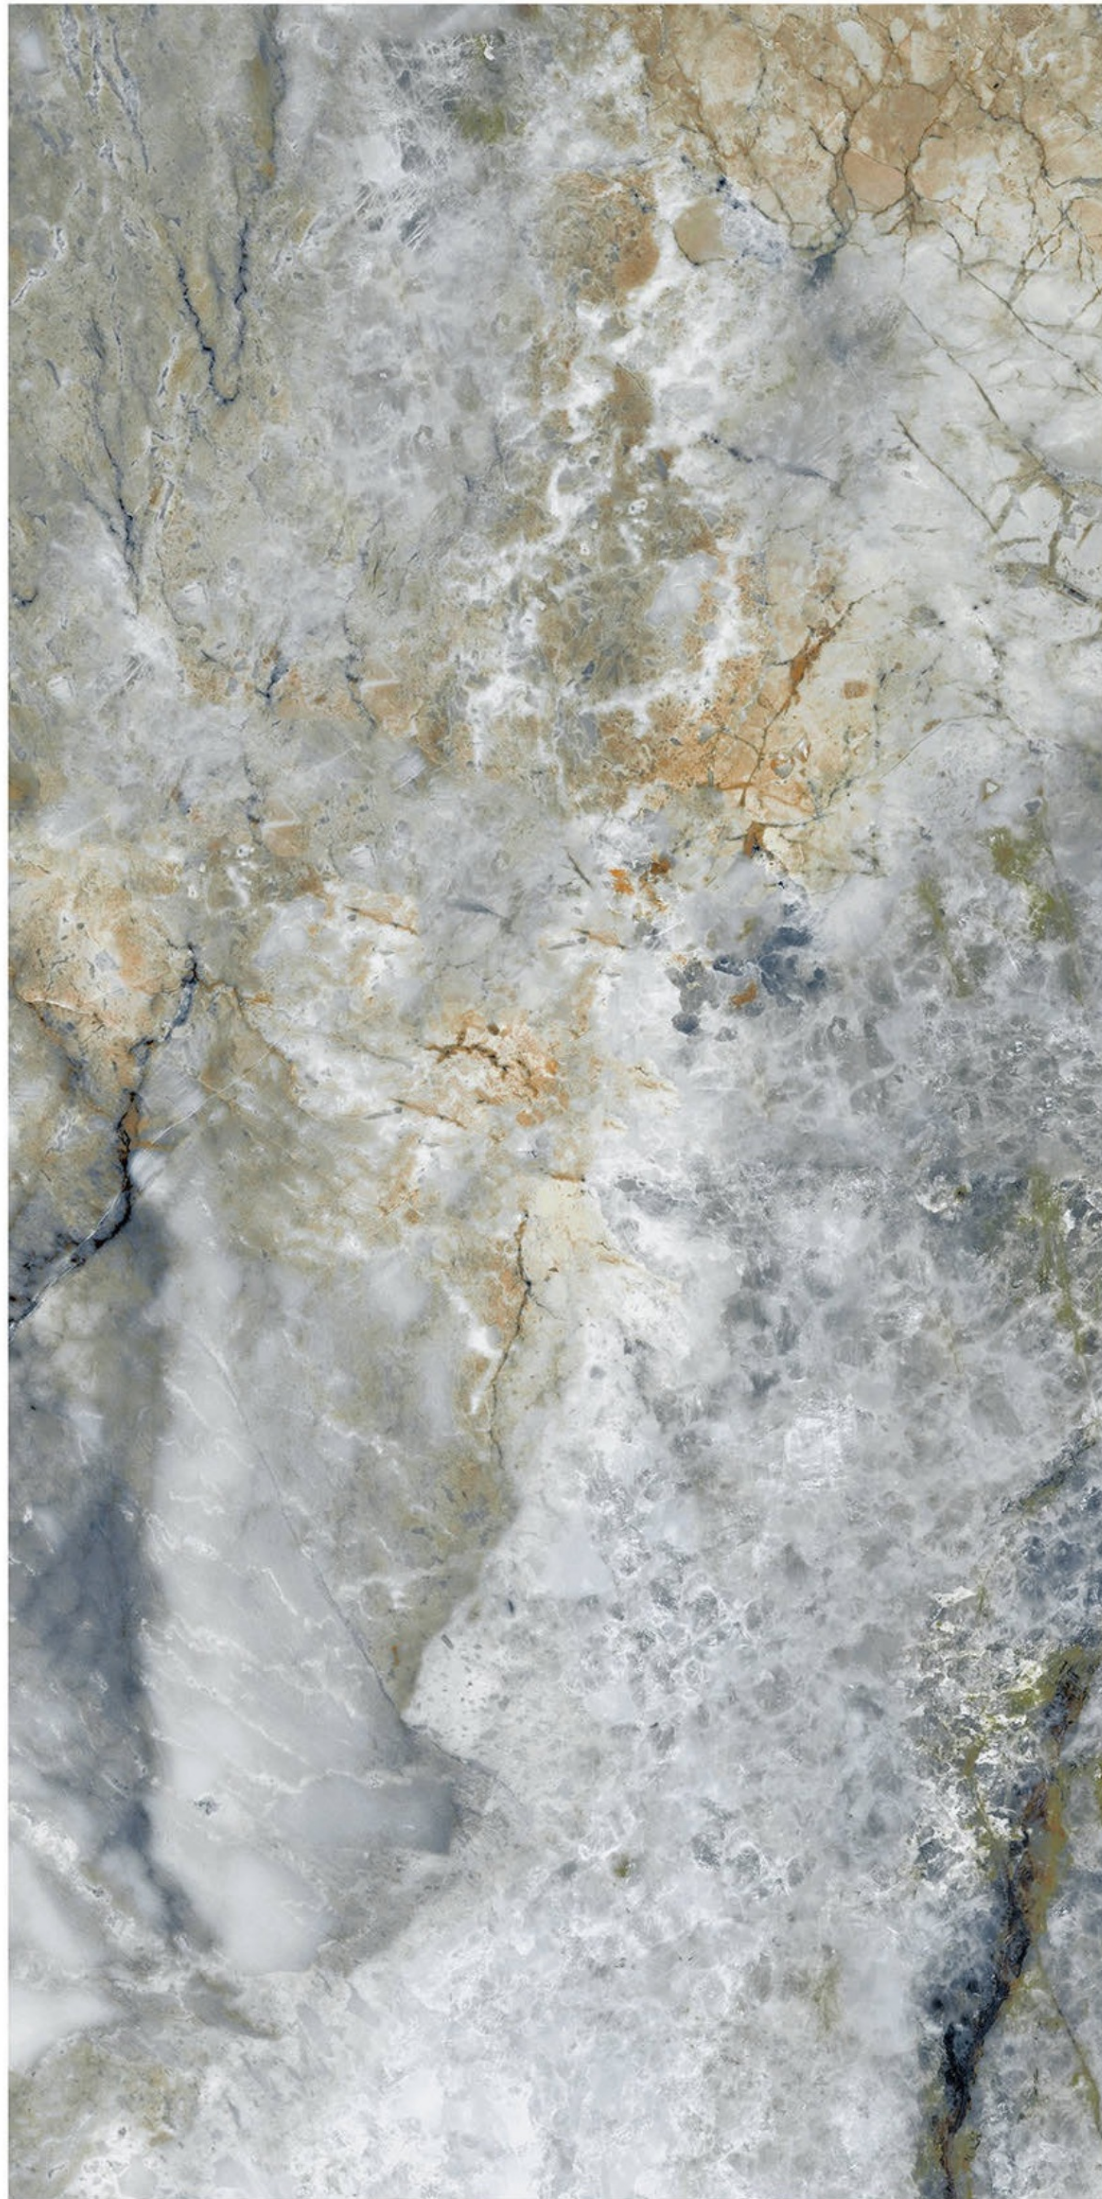

CUPPUSINO MULTY

Size - 600x1200mm

Finish - **HIGH GLOSSY**

Random - 4

Fire
Resistance

Frost
Resistance

Chemical
Resistance

Stain
Resistance

Scratch
Resistance