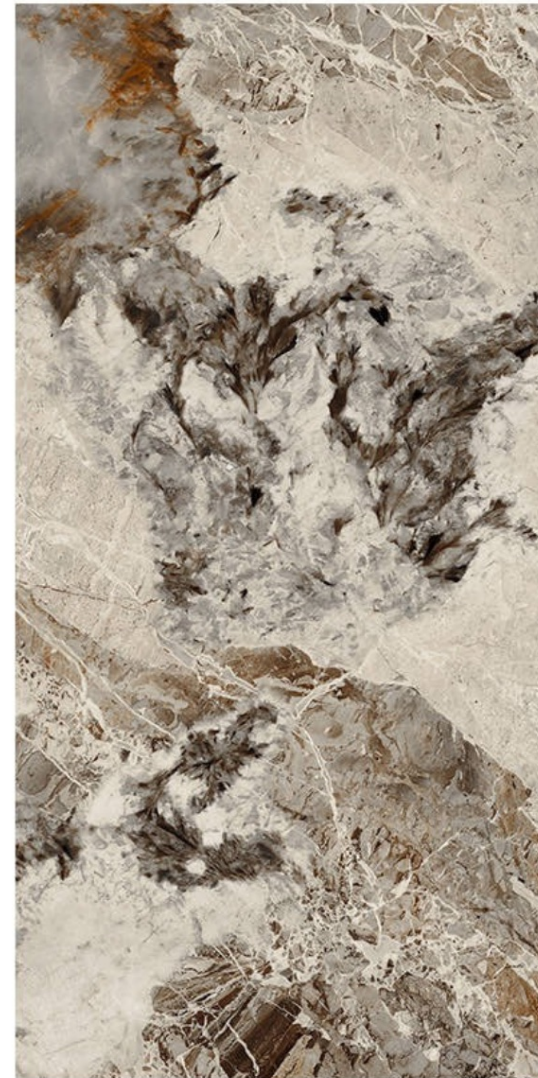

Fire
Resistance

Frost
Resistance

Chemical
Resistance

Stain
Resistance

Scratch
Resistance

600x1200mm | ALASKA NATURAL

ALASKA NATURAL

Size - 600x1200mm