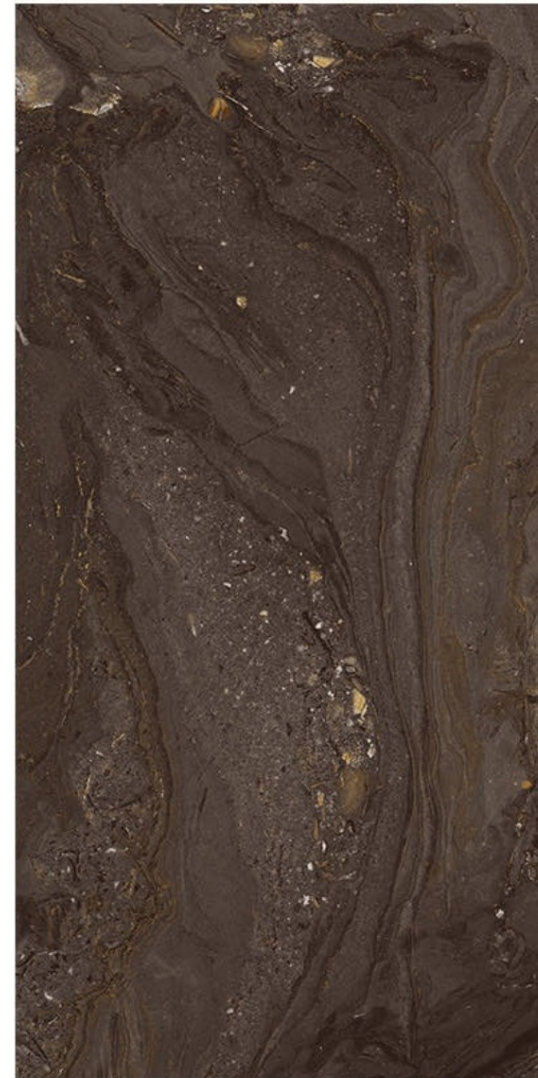

Chemical
Resistance

Stain
Resistance

Scratch
Resistance

600x1200mm CORTIS BROWN

CORTIS BROWN

Size - 600x1200mm

Finish - **HIGH GLOSSY**

Random - 3