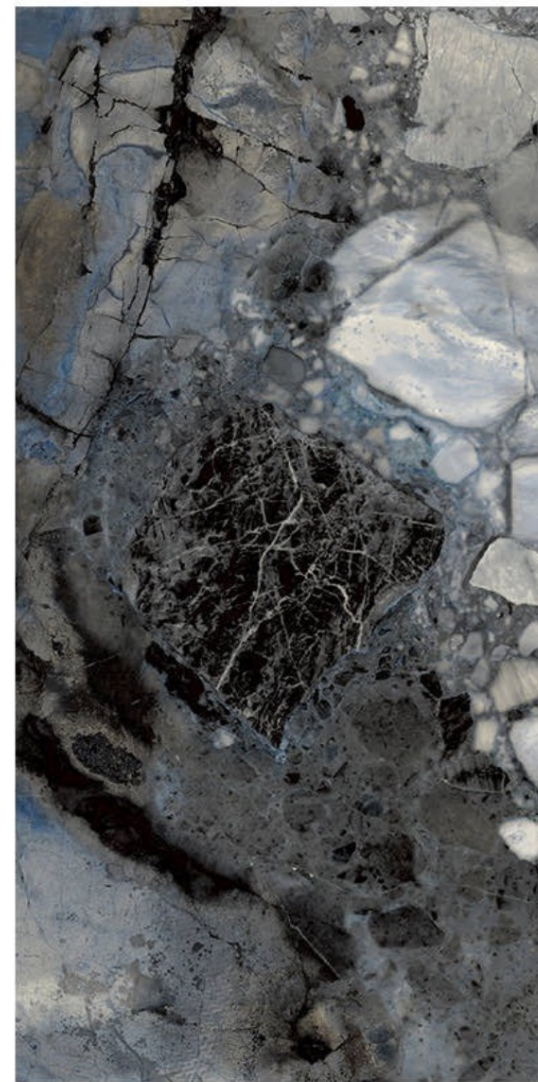

Fire
Resistance

Frost
Resistance

Chemical
Resistance

Stain
Resistance

Scratch
Resistance

600x1200mm | FALSA NATURAL

FALSA NATURAL

Size - 600x1200mm