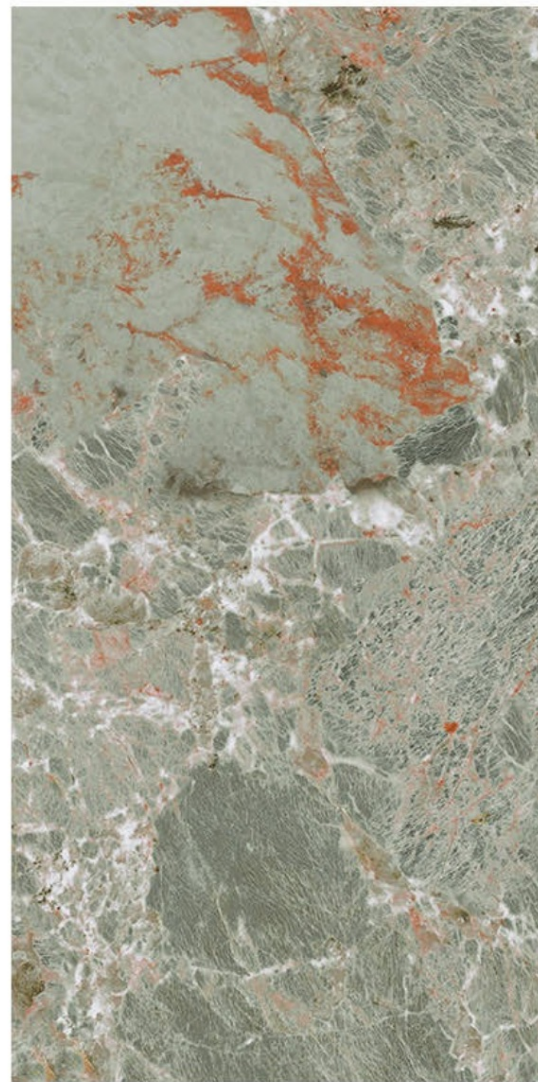

AMAZZONIA MANTIS

Size - 600x1200mm

Finish - **HIGH GLOSSY**

Random - 4

Fire
Resistance

Frost
Resistance

Chemical
Resistance

Stain
Resistance

Scratch
Resistance