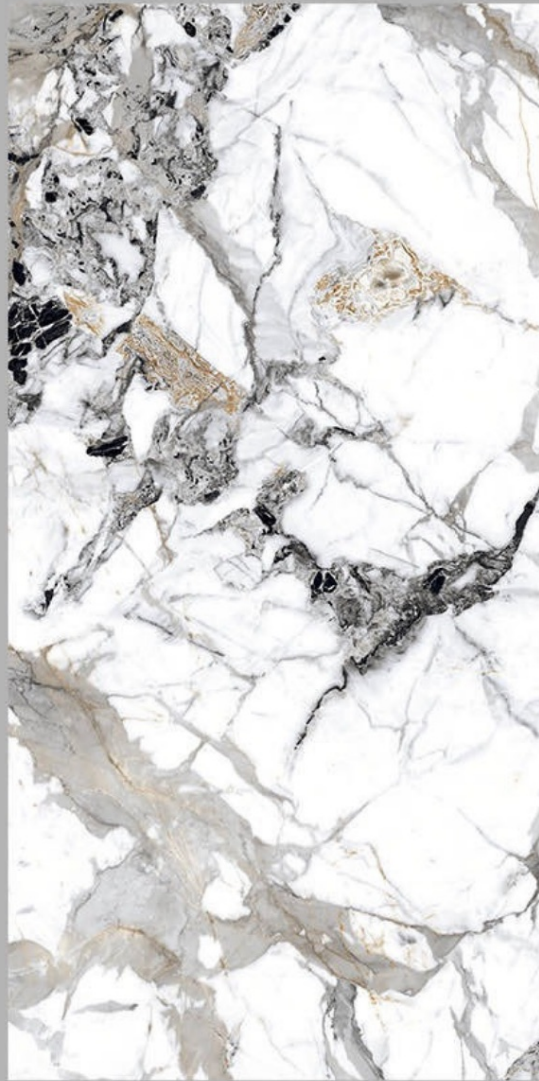

Finish - **HIGH GLOSSY**

Random - 4

Fire
Resistance

Frost
Resistance

Chemical
Resistance

Stain
Resistance

Scratch
Resistance

600x1200mm | FLAMA NERO