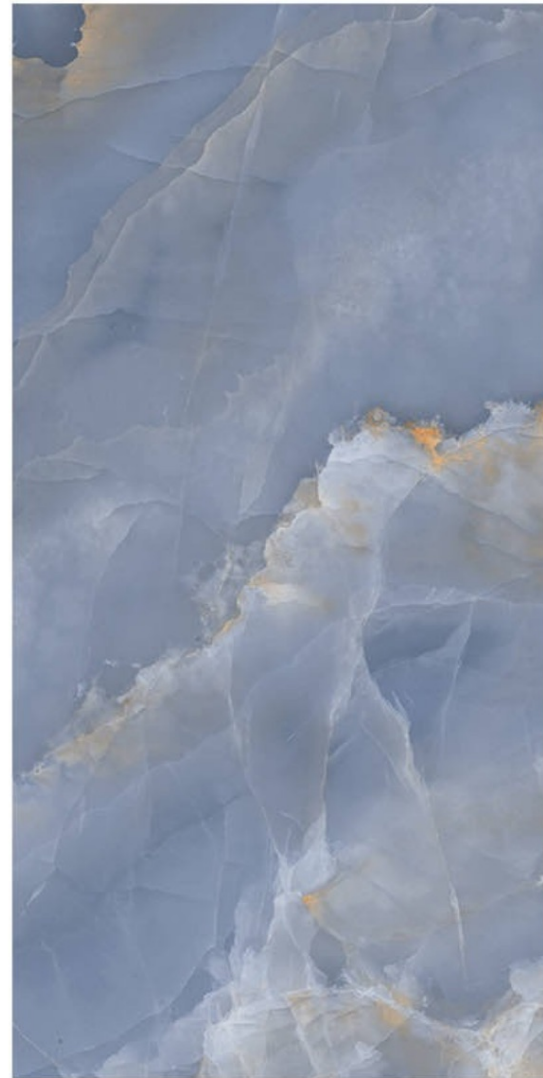

Scratch
Resistance

600x1200mm FOZANO AZUL

FOZANO AZUL

Size - 600x1200mm

Finish - **HIGH GLOSSY**

Random - 5

Fire
Resistance

Frost
Resistance