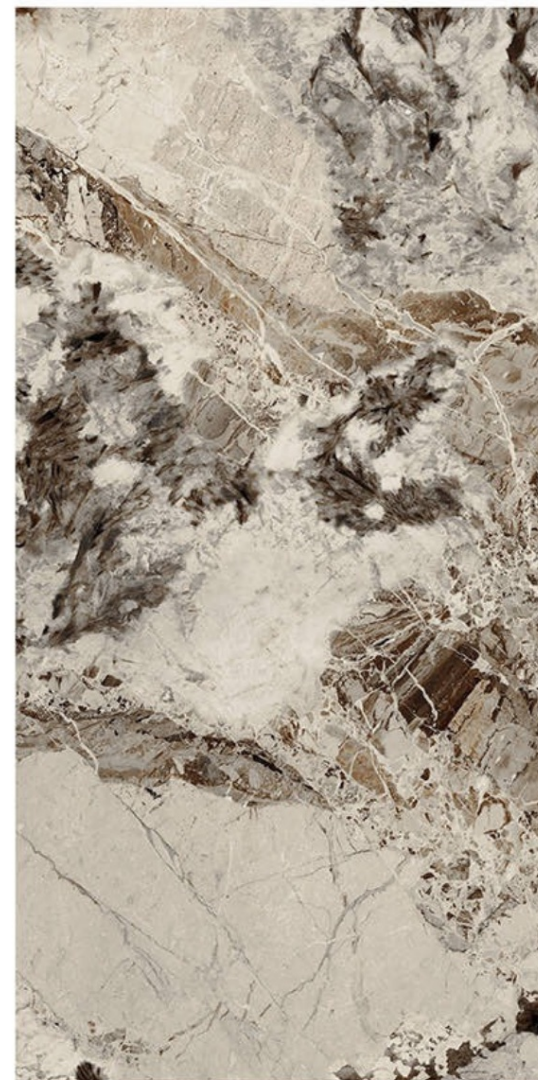

Fire
Resistance

Frost
Resistance

Chemical
Resistance

Stain
Resistance

Scratch
Resistance

600x1200mm | ALASKA NATURAL

ALASKA NATURAL

Size - 600x1200mm