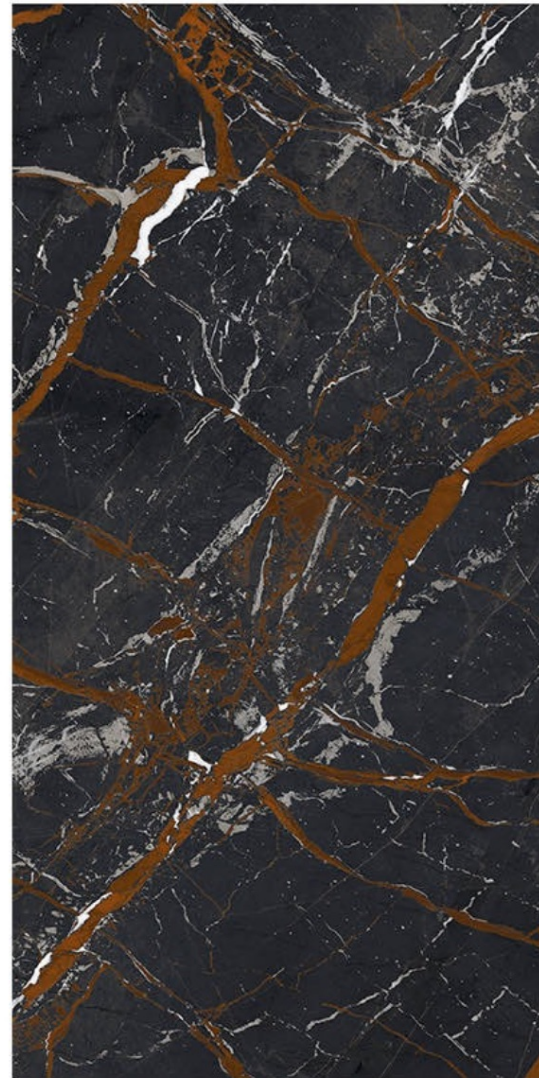

Chemical
Resistance

Stain
Resistance

Scratch
Resistance

600x1200mm | ESTRADA GREY

ESTRADA GREY

Size - 600x1200mm

Finish - **HIGH GLOSSY**

Random - 4