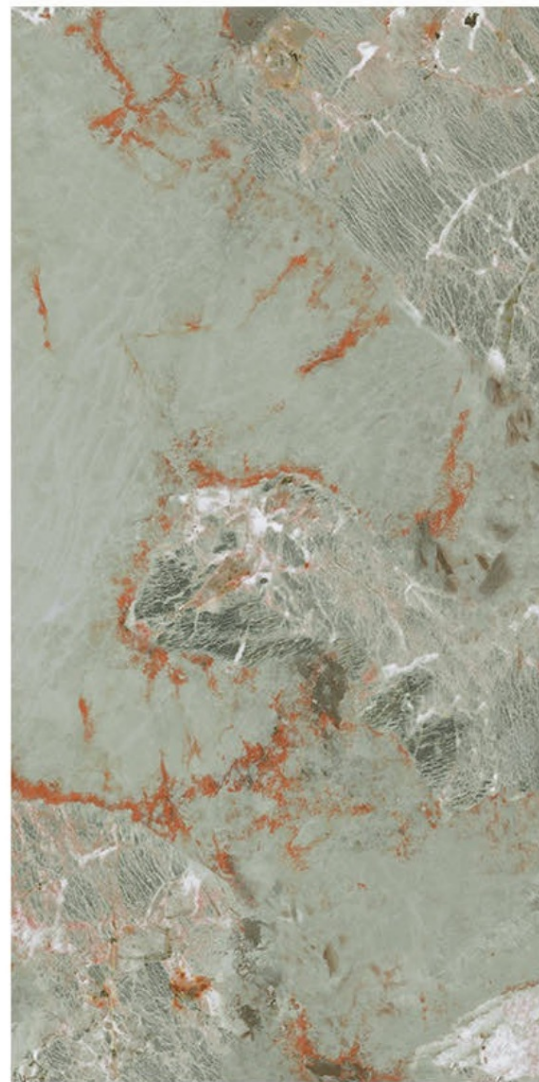

AMAZZONIA MANTIS

Size - 600x1200mm

Finish - **HIGH GLOSSY**

Random - 4

Fire
Resistance

Frost
Resistance

Chemical
Resistance

Stain
Resistance

Scratch
Resistance