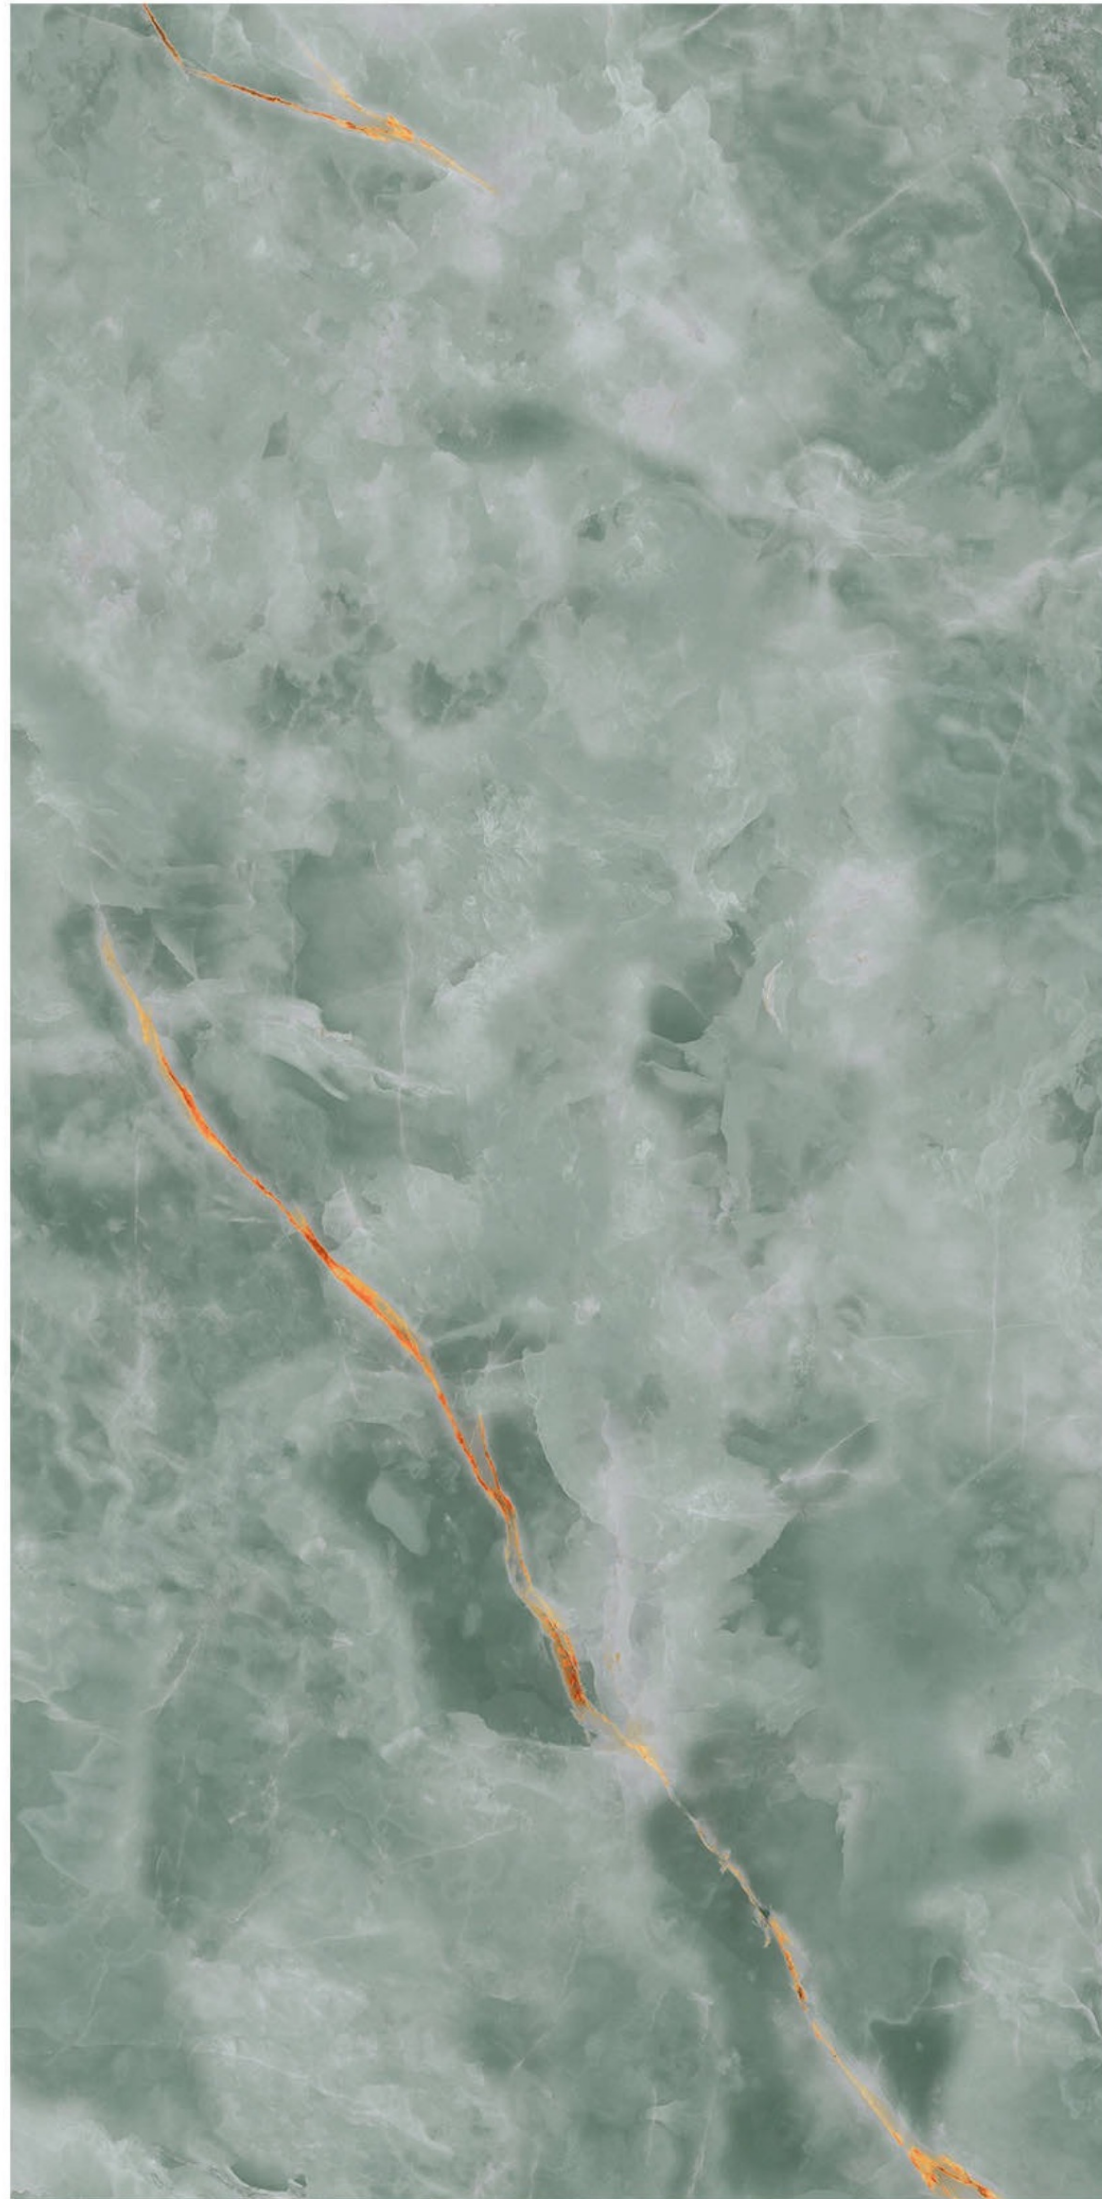

DIVATTO MINT

Size - 600x1200mm

Finish - **HIGH GLOSSY**

Random - 3

Fire
Resistance

Frost
Resistance

Chemical
Resistance

Stain
Resistance

Scratch
Resistance