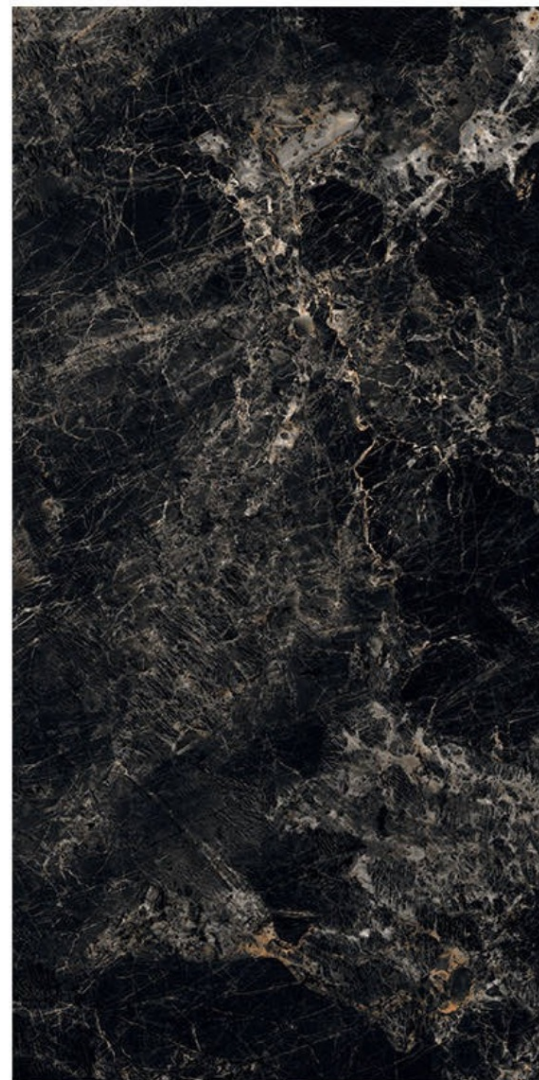

Chemical
Resistance

Stain
Resistance

Scratch
Resistance

600x1200mm | LAVAZA BLACK

LAVAZA BLACK

Size - 600x1200mm

Finish - **HIGH GLOSSY**

Random - 4