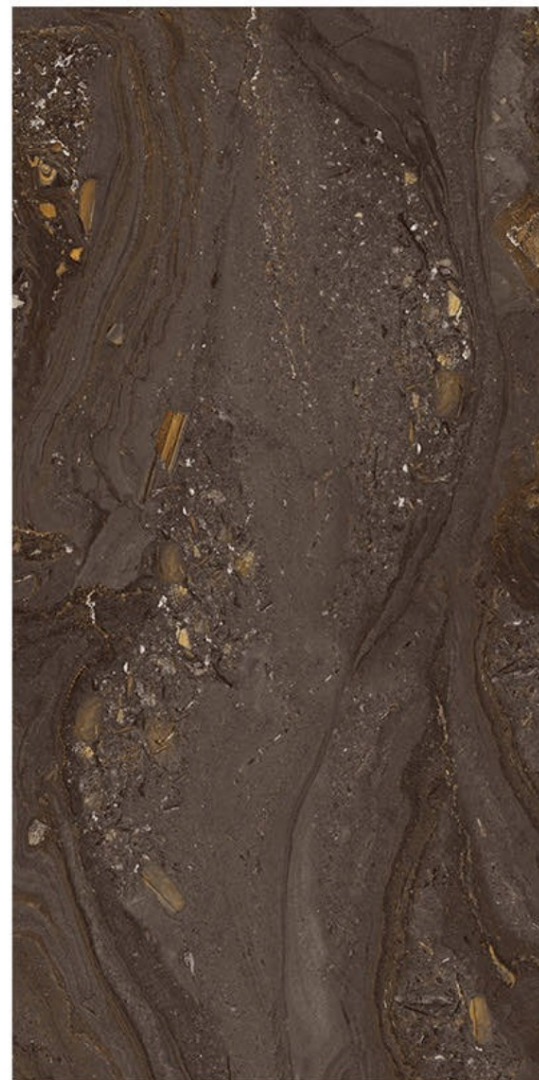

Chemical
Resistance

Stain
Resistance

Scratch
Resistance

600x1200mm CORTIS BROWN

CORTIS BROWN

Size - 600x1200mm

Finish - **HIGH GLOSSY**

Random - 3