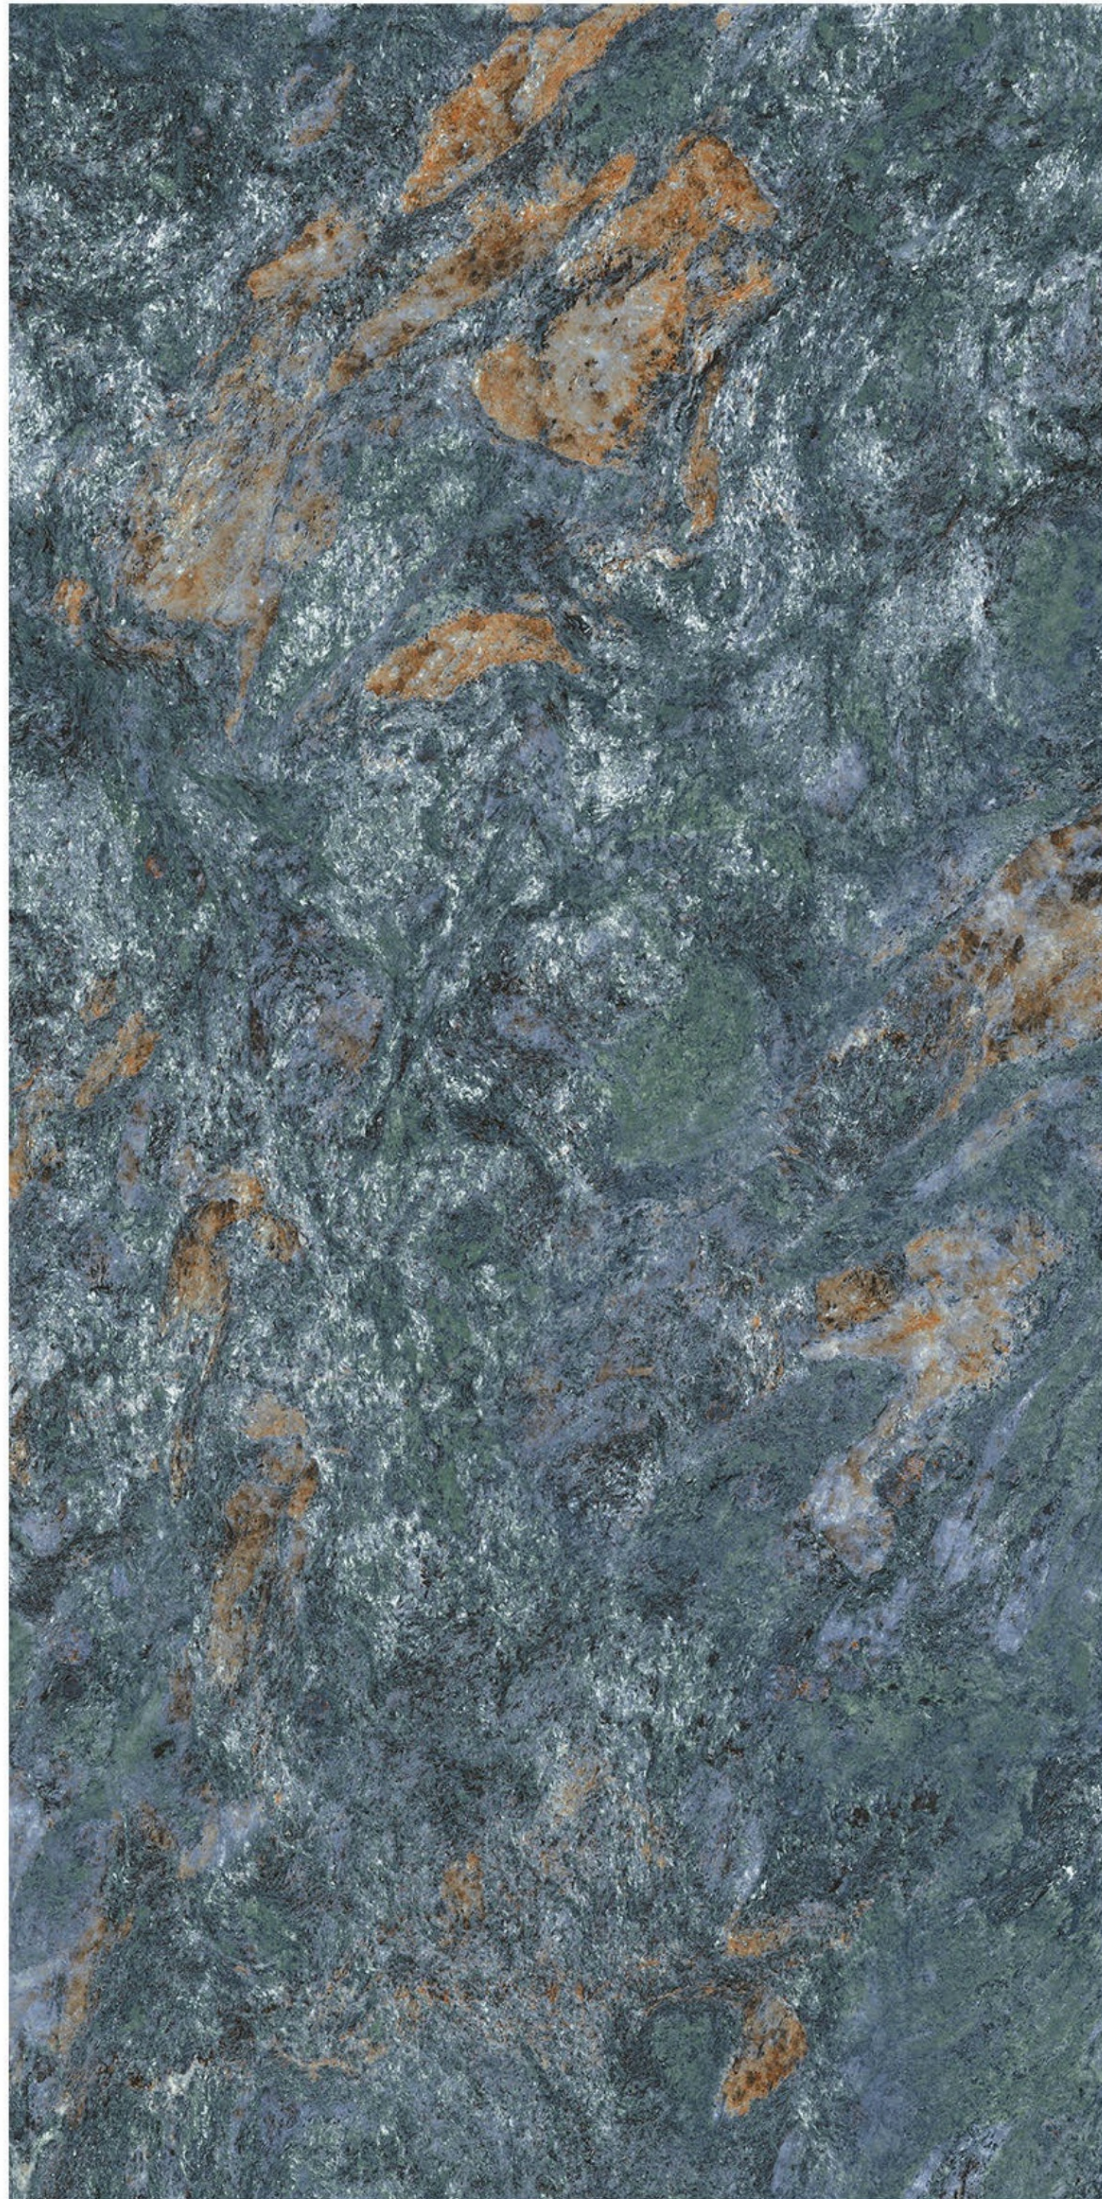

CORUS AQUA

Size - 600x1200mm

Finish - **HIGH GLOSSY**

Random - 4

Fire
Resistance

Frost
Resistance

Chemical
Resistance

Stain
Resistance

Scratch
Resistance