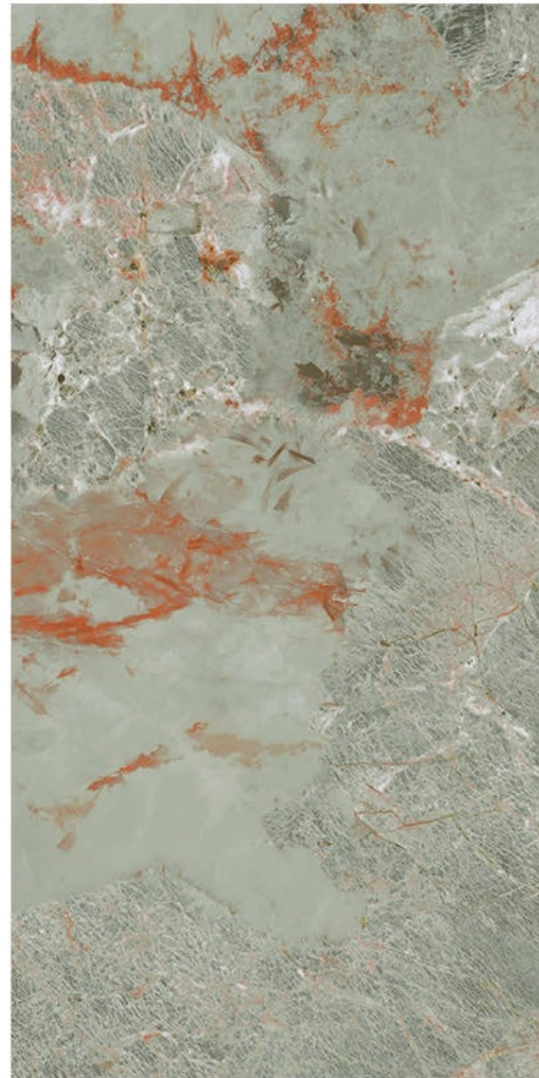

AMAZZONIA MANTIS

Size - 600x1200mm

Finish - **HIGH GLOSSY**

Random - 4

Fire
Resistance

Frost
Resistance

Chemical
Resistance

Stain
Resistance

Scratch
Resistance