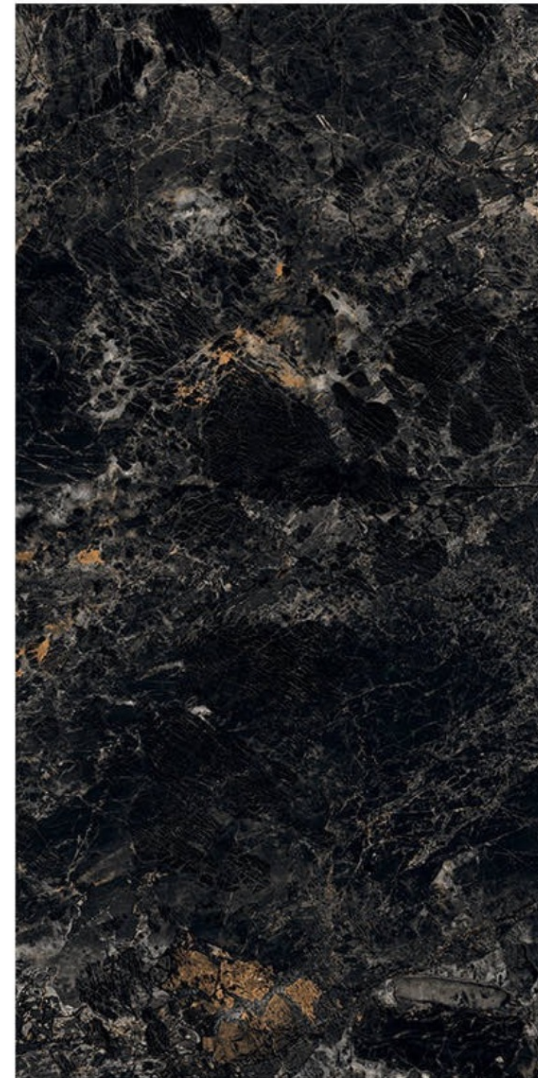

Chemical
Resistance

Stain
Resistance

Scratch
Resistance

600x1200mm | LAVAZA BLACK

LAVAZA BLACK

Size - 600x1200mm

Finish - **HIGH GLOSSY**

Random - 4