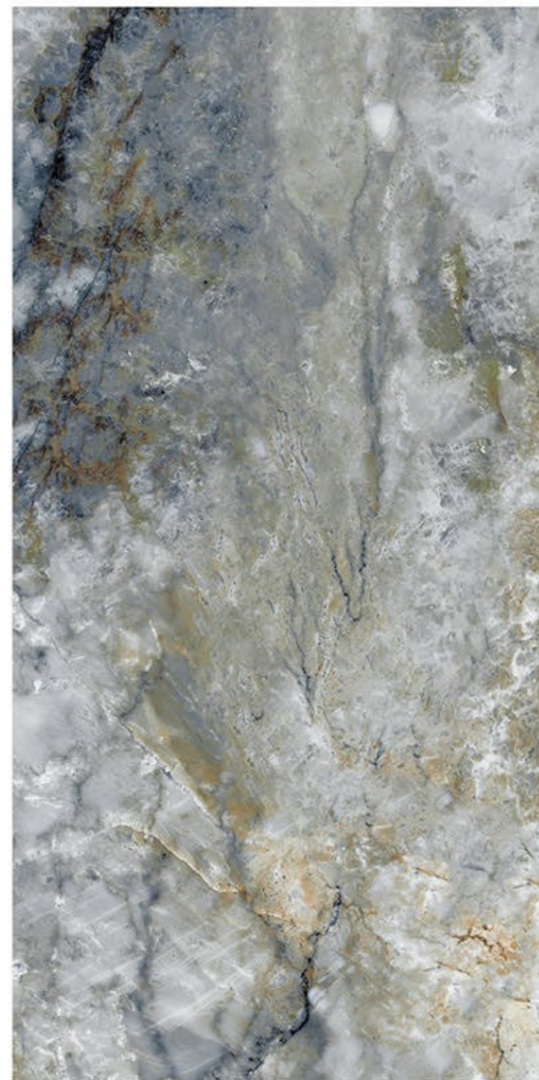

Chemical
Resistance

Stain
Resistance

Scratch
Resistance

600x1200mm | CUPPUSINO MULTY

CUPPUSINO MULTY

Size - 600x1200mm

Finish - **HIGH GLOSSY**

Random - 4