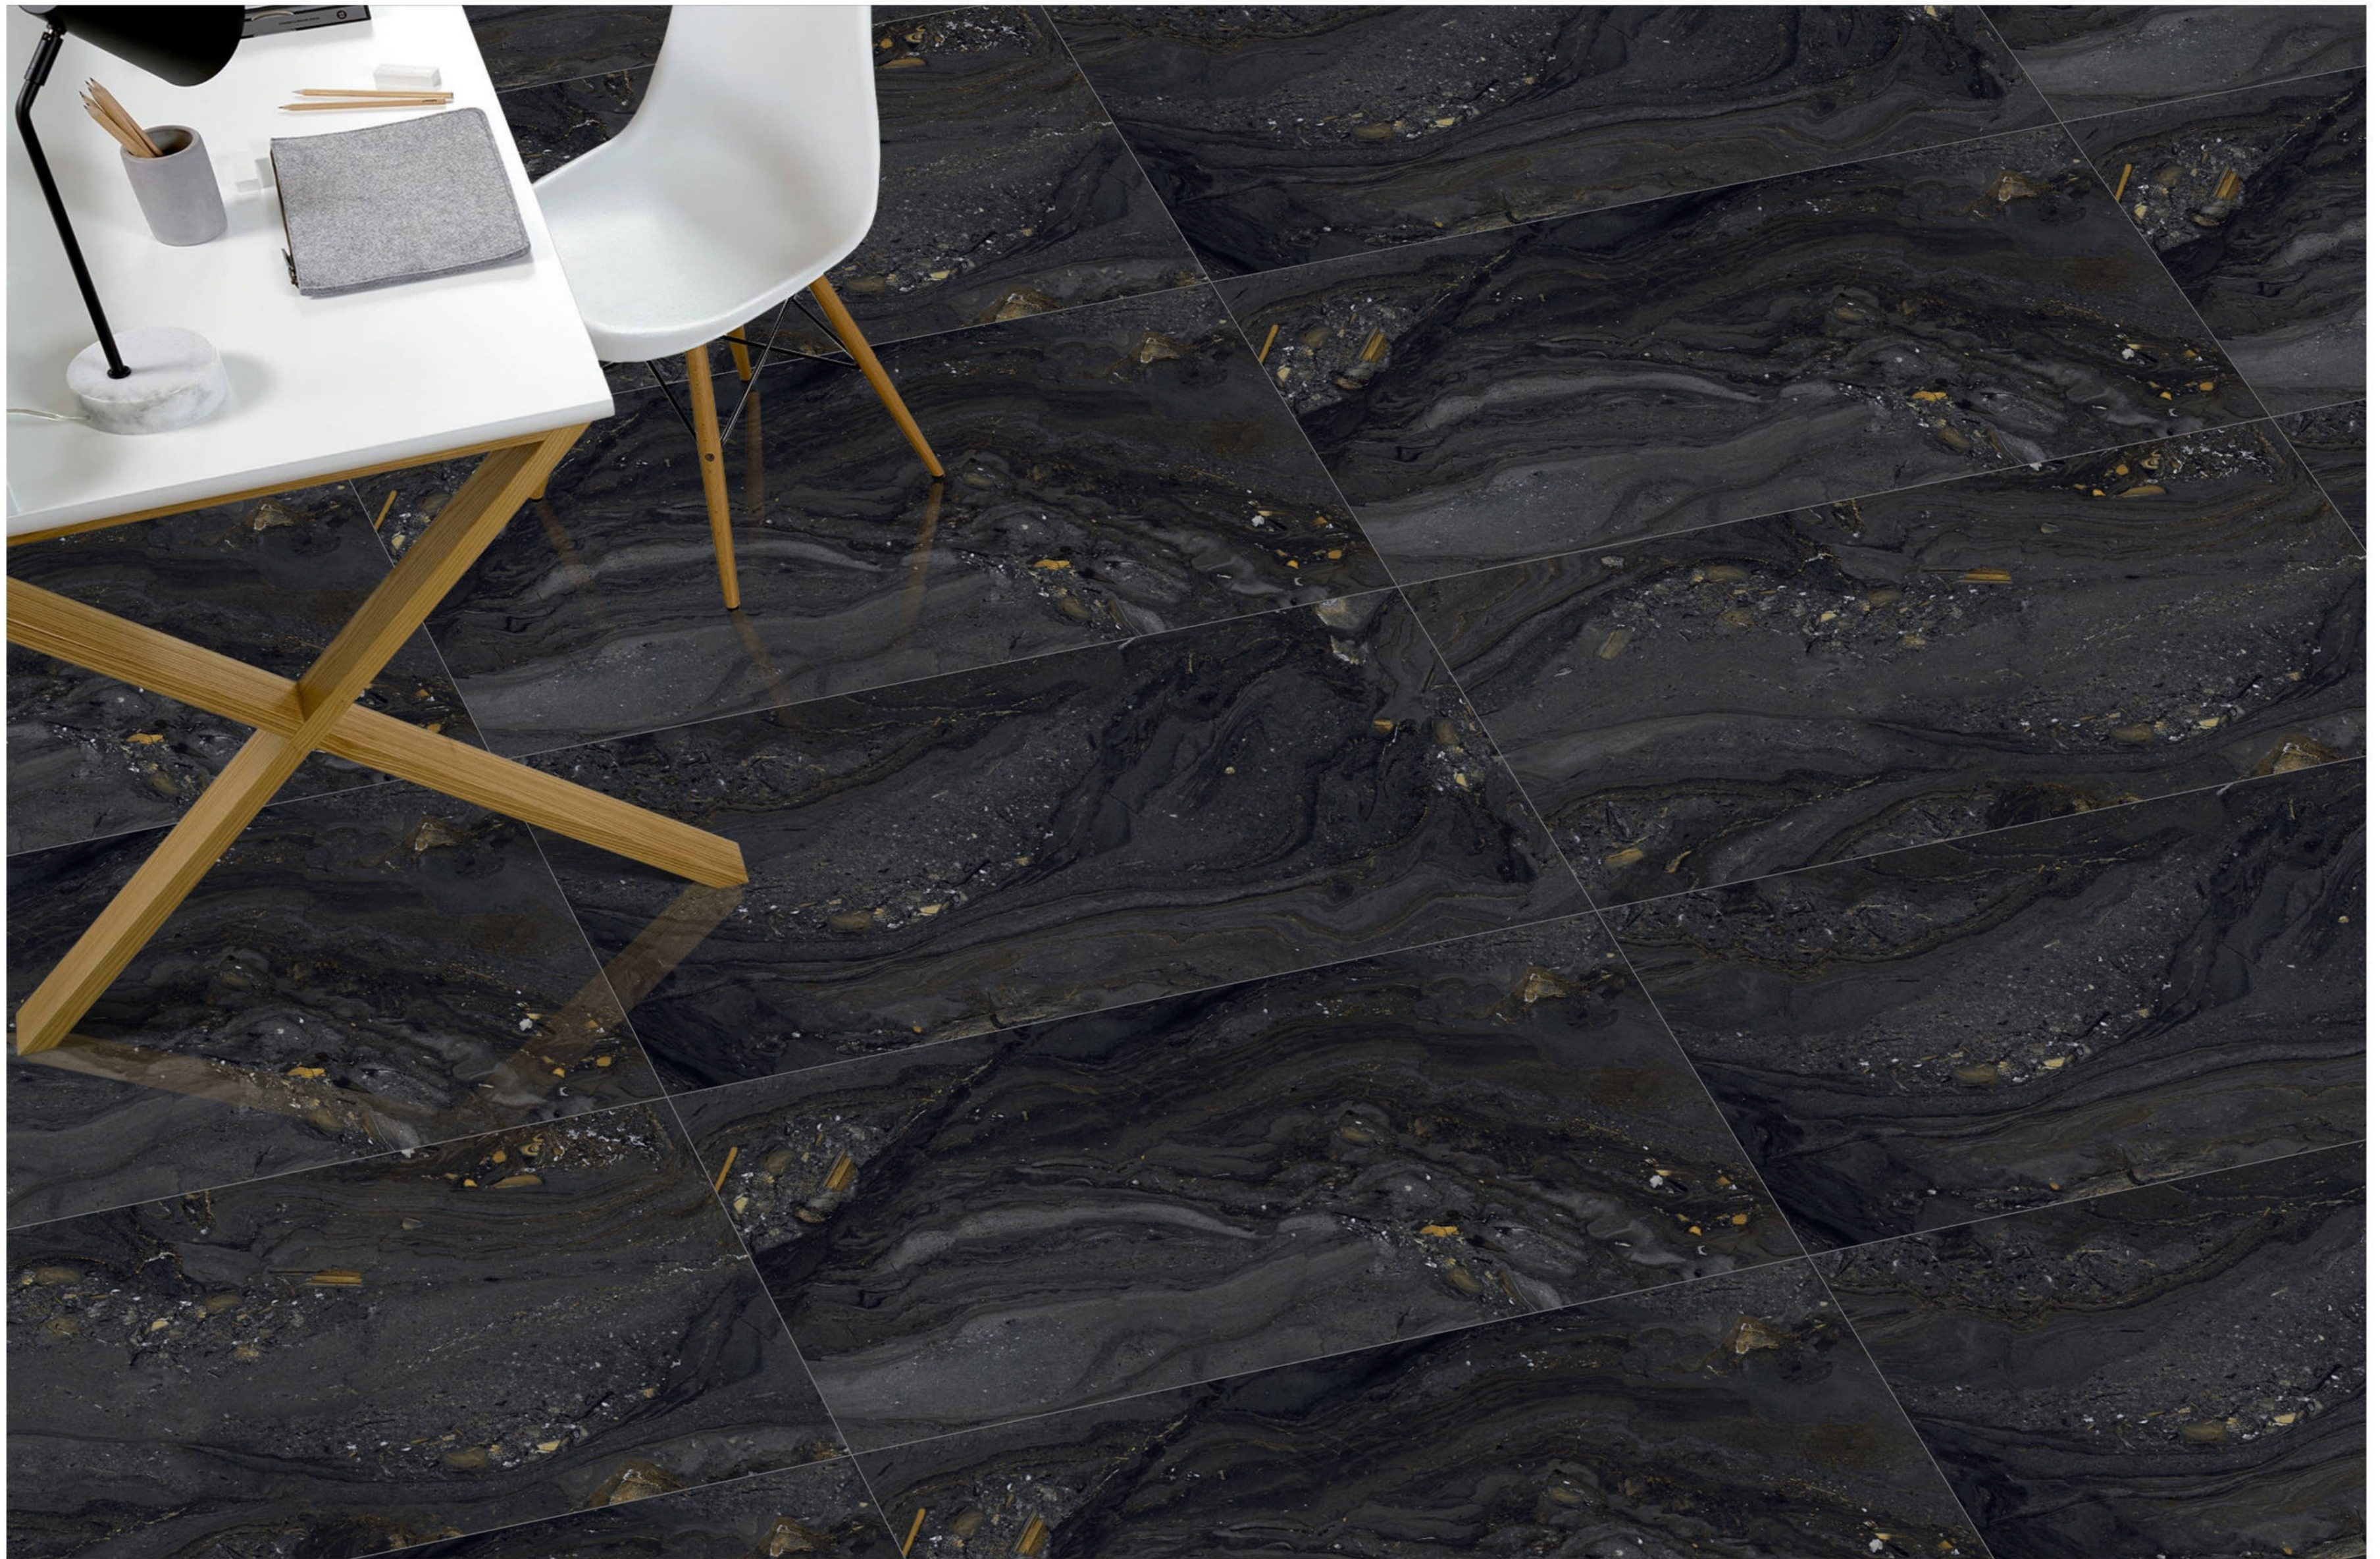

Fire
Resistance

Frost
Resistance

Chemical
Resistance

Stain
Resistance

Scratch
Resistance

600x1200mm | CORTIS NERO

CORTIS NERO

Size - 600x1200mm