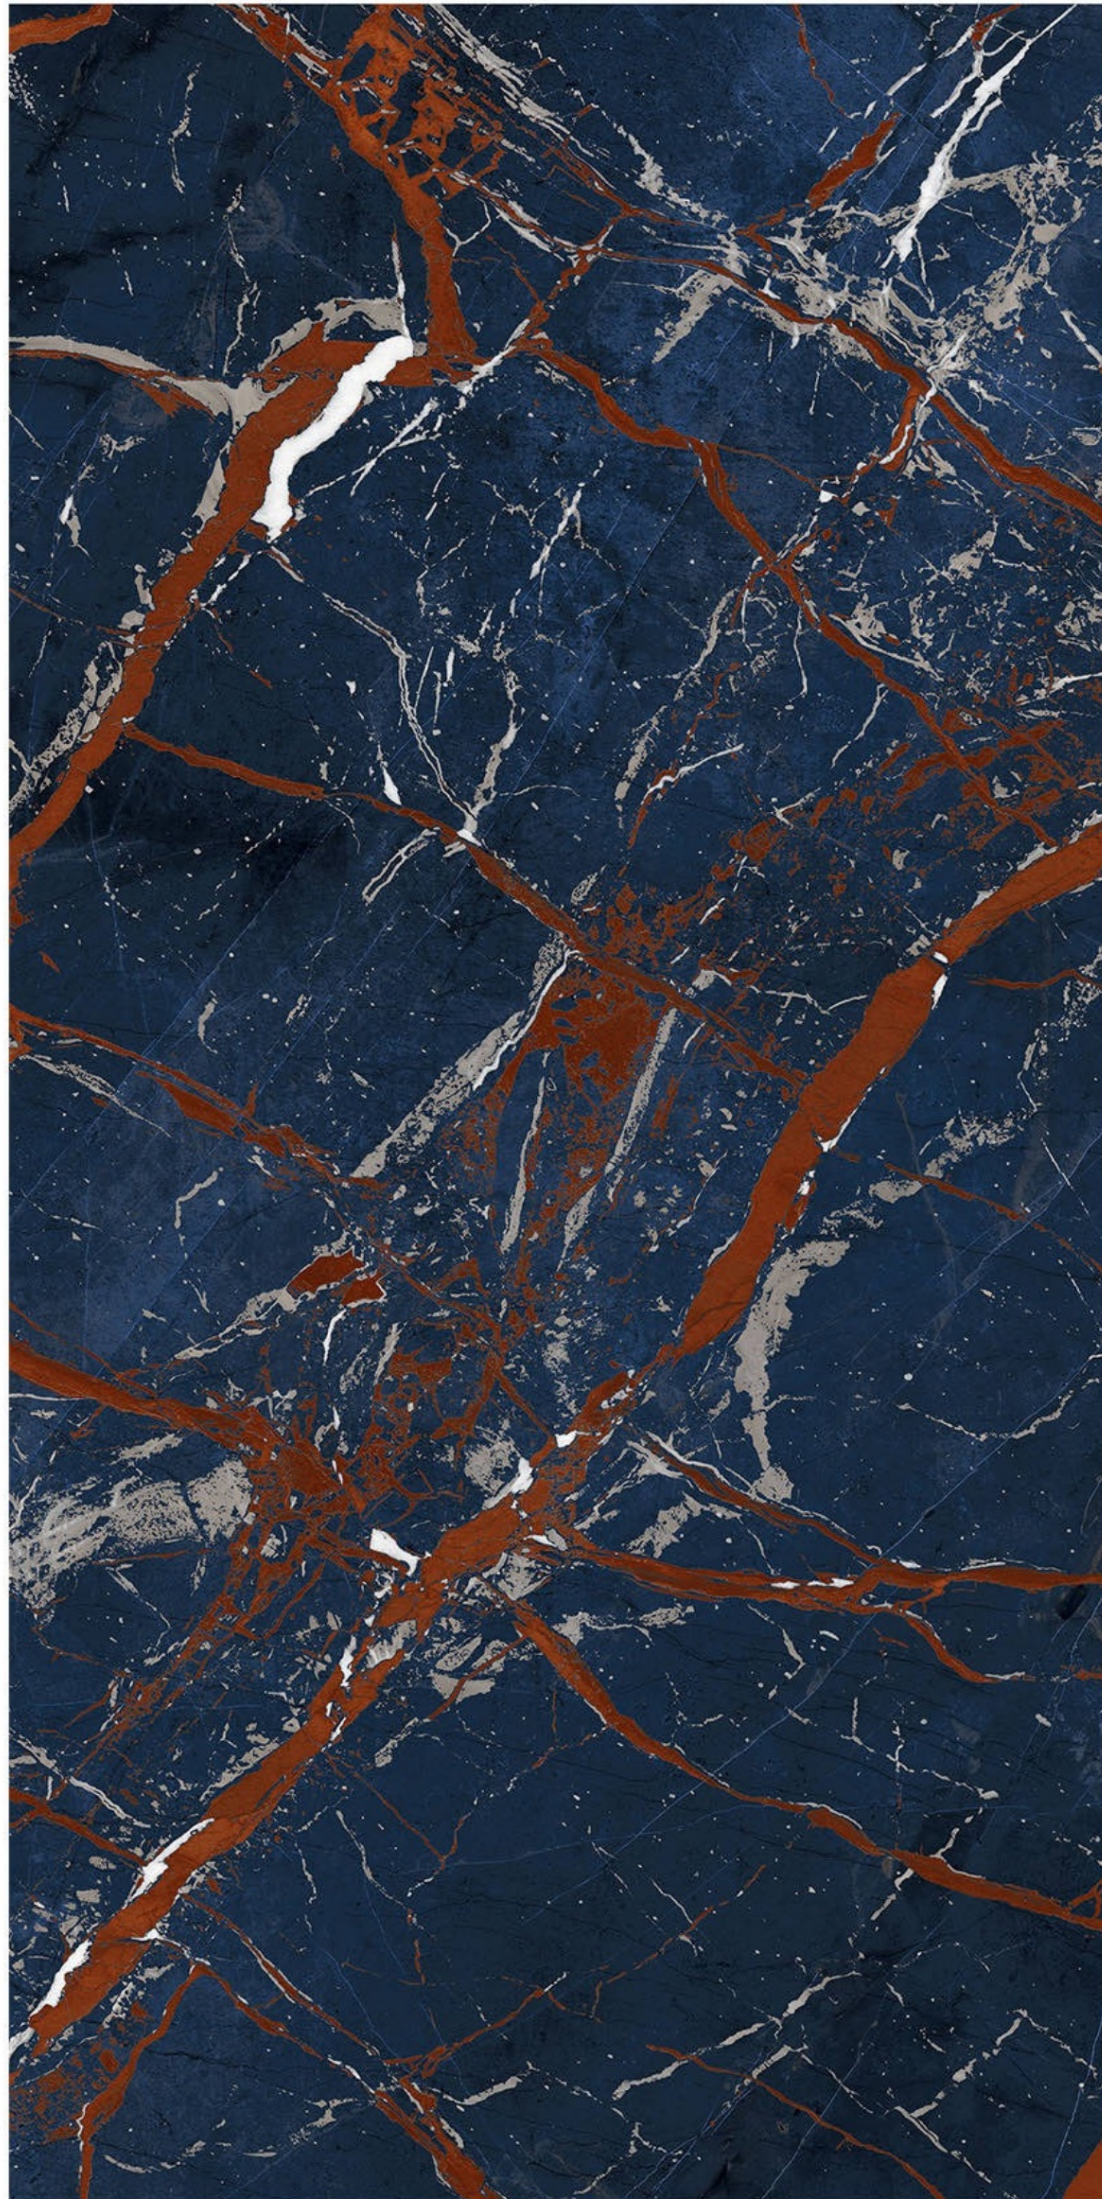

Scratch
Resistance

600x1200mm | ESTRADA AZUL

ESTRADA AZUL

Size - 600x1200mm

Finish - **HIGH GLOSSY**

Random - 4

Fire
Resistance

Frost
Resistance