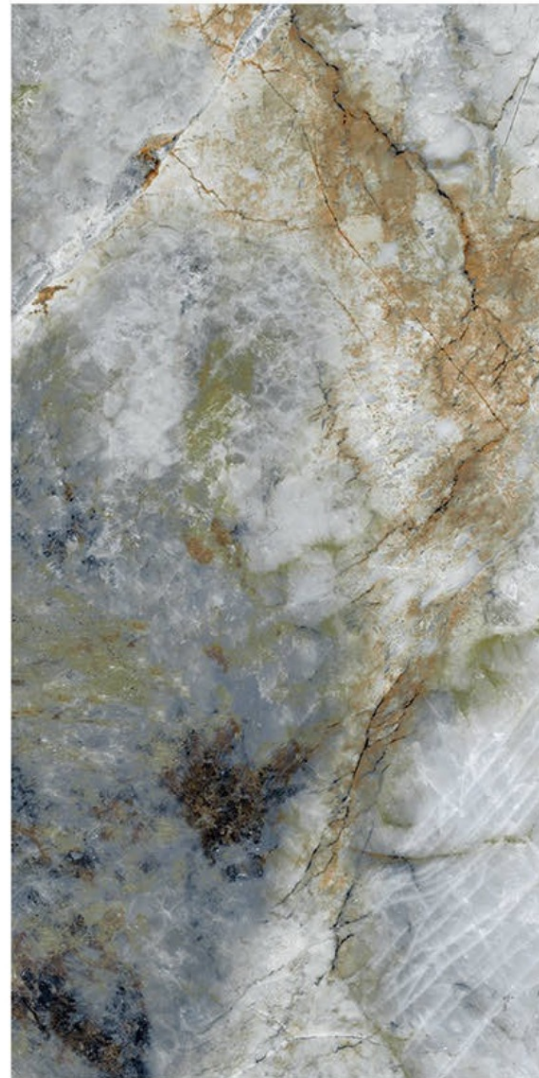

Chemical
Resistance

Stain
Resistance

Scratch
Resistance

600x1200mm | CUPPUSINO MULTY

CUPPUSINO MULTY

Size - 600x1200mm

Finish - **HIGH GLOSSY**

Random - 4