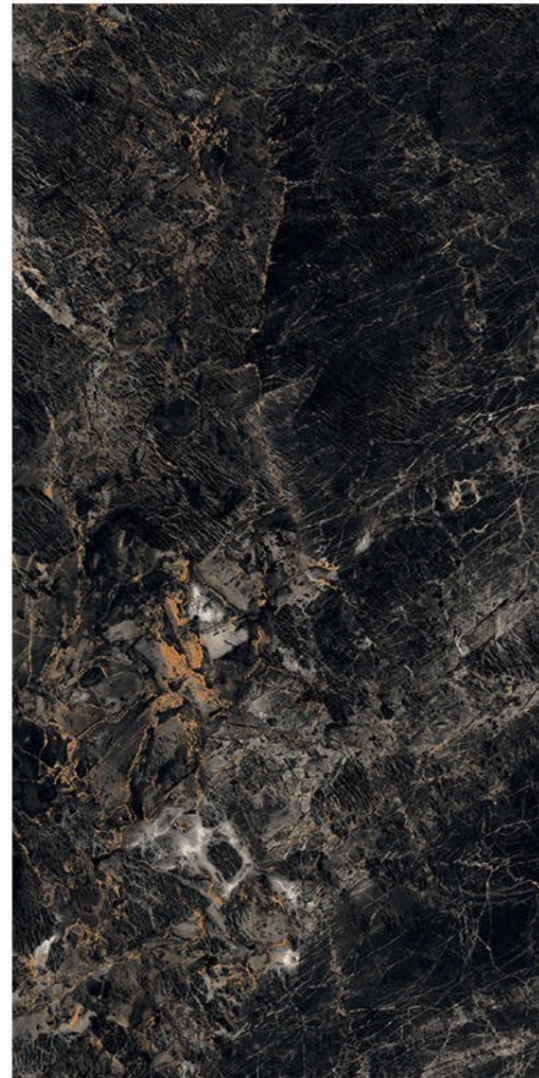

Chemical
Resistance

Stain
Resistance

Scratch
Resistance

600x1200mm | LAVAZA BLACK

LAVAZA BLACK

Size - 600x1200mm

Finish - **HIGH GLOSSY**

Random - 4