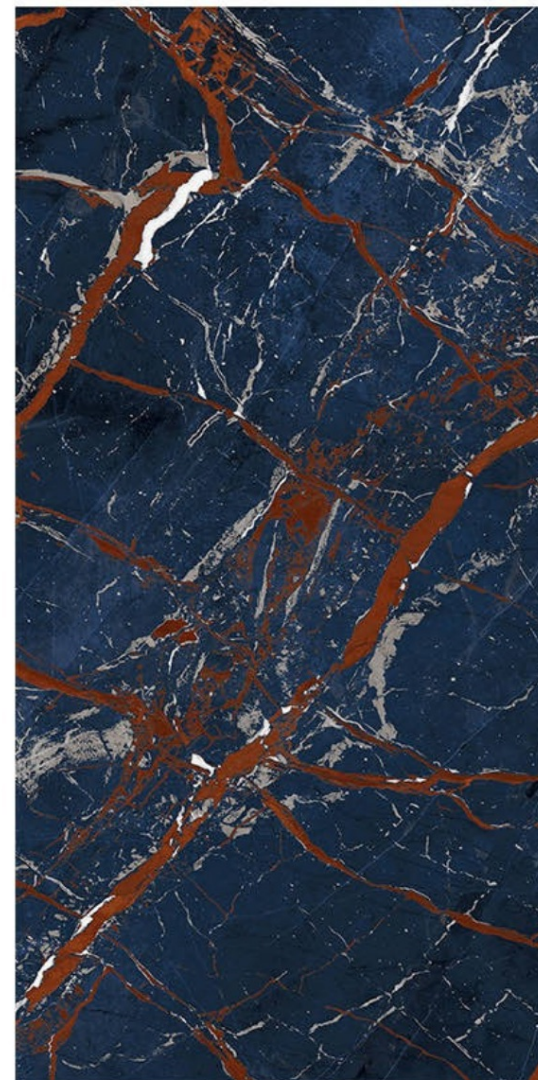

Scratch
Resistance

600x1200mm | ESTRADA AZUL

ESTRADA AZUL

Size - 600x1200mm

Finish - **HIGH GLOSSY**

Random - 4

Fire
Resistance

Frost
Resistance