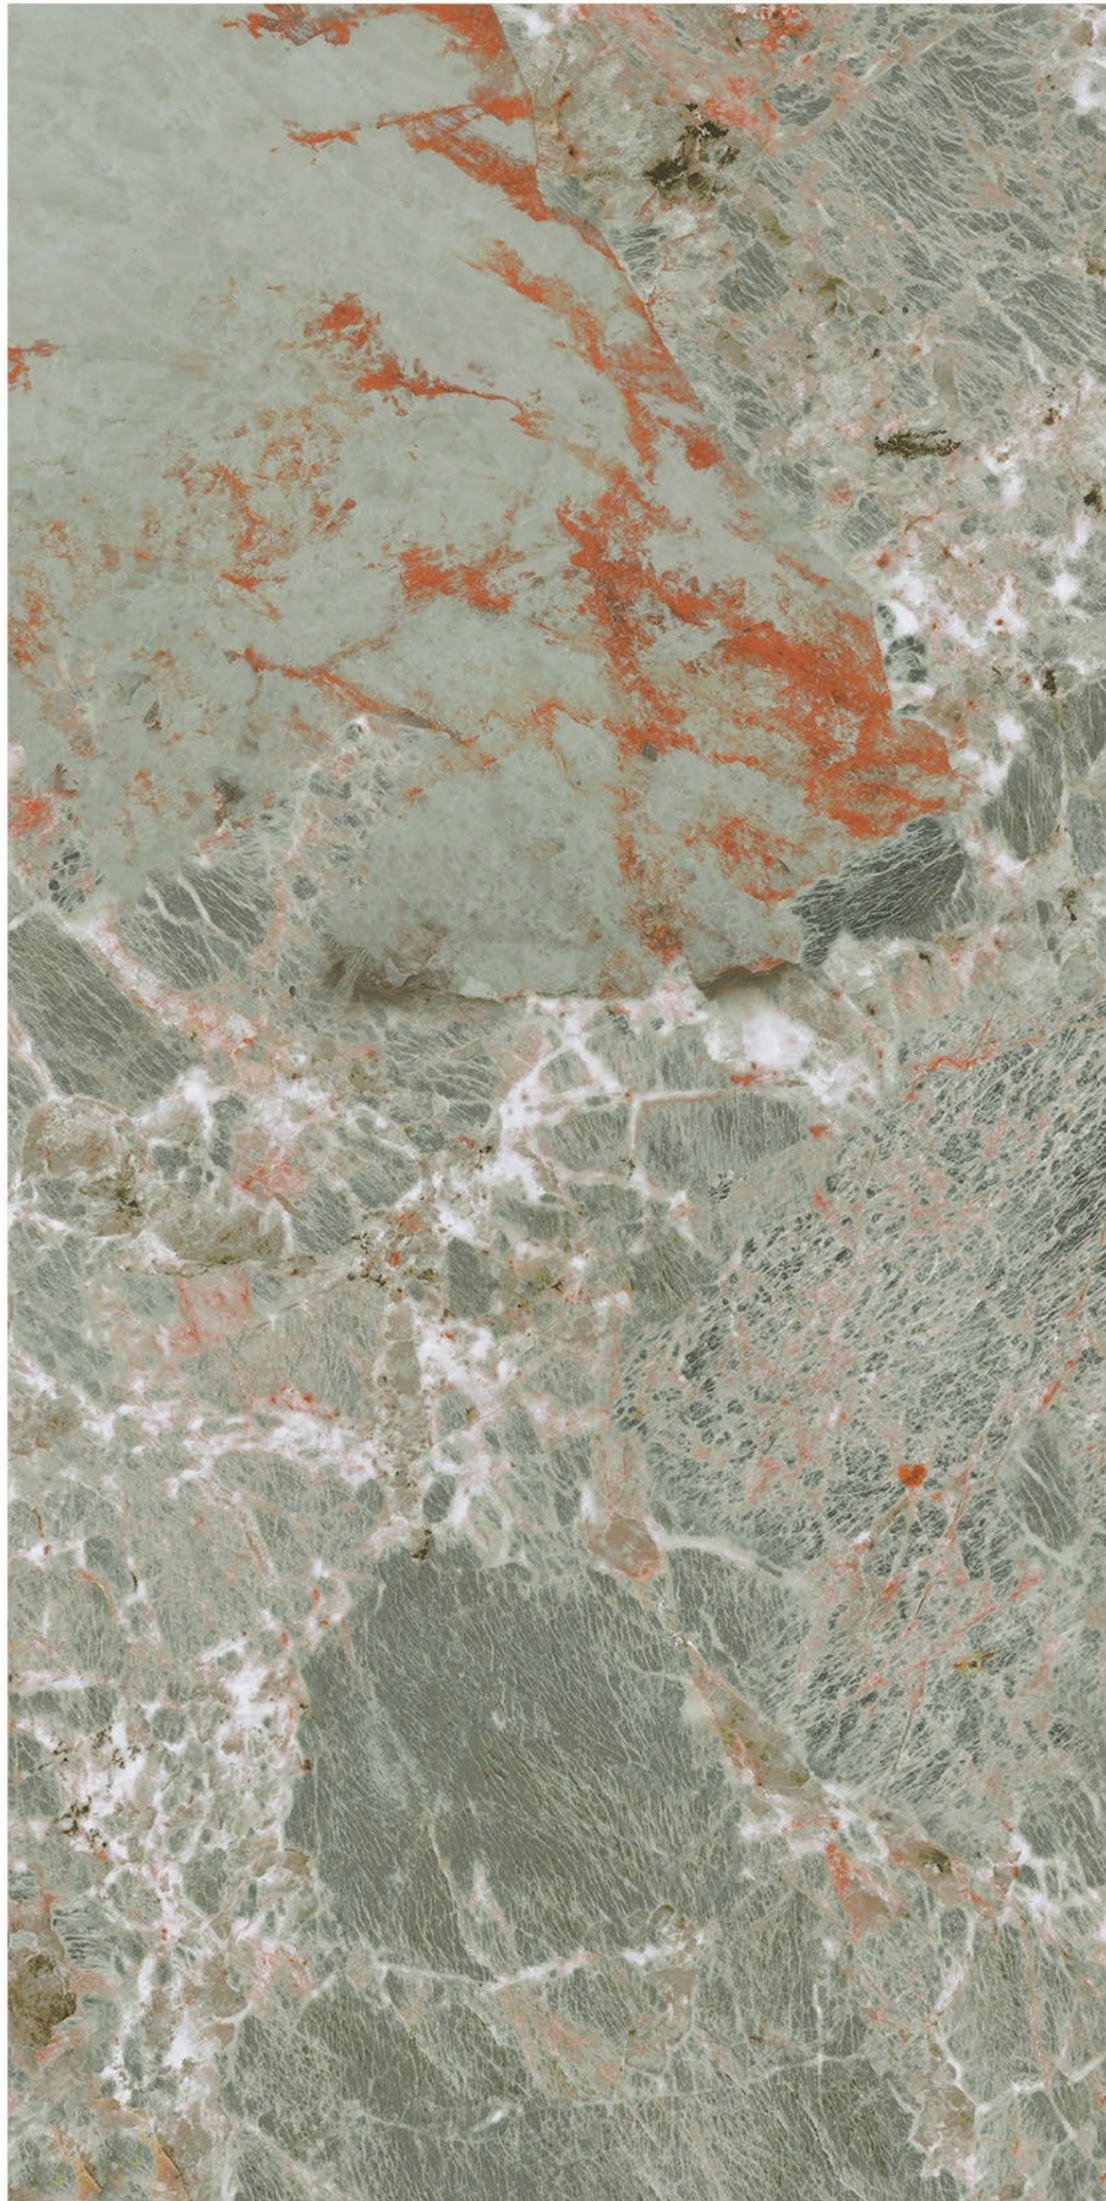

AMAZZONIA MANTIS

Size - 600x1200mm

Finish - **HIGH GLOSSY**

Random - 4

Fire
Resistance

Frost
Resistance

Chemical
Resistance

Stain
Resistance

Scratch
Resistance