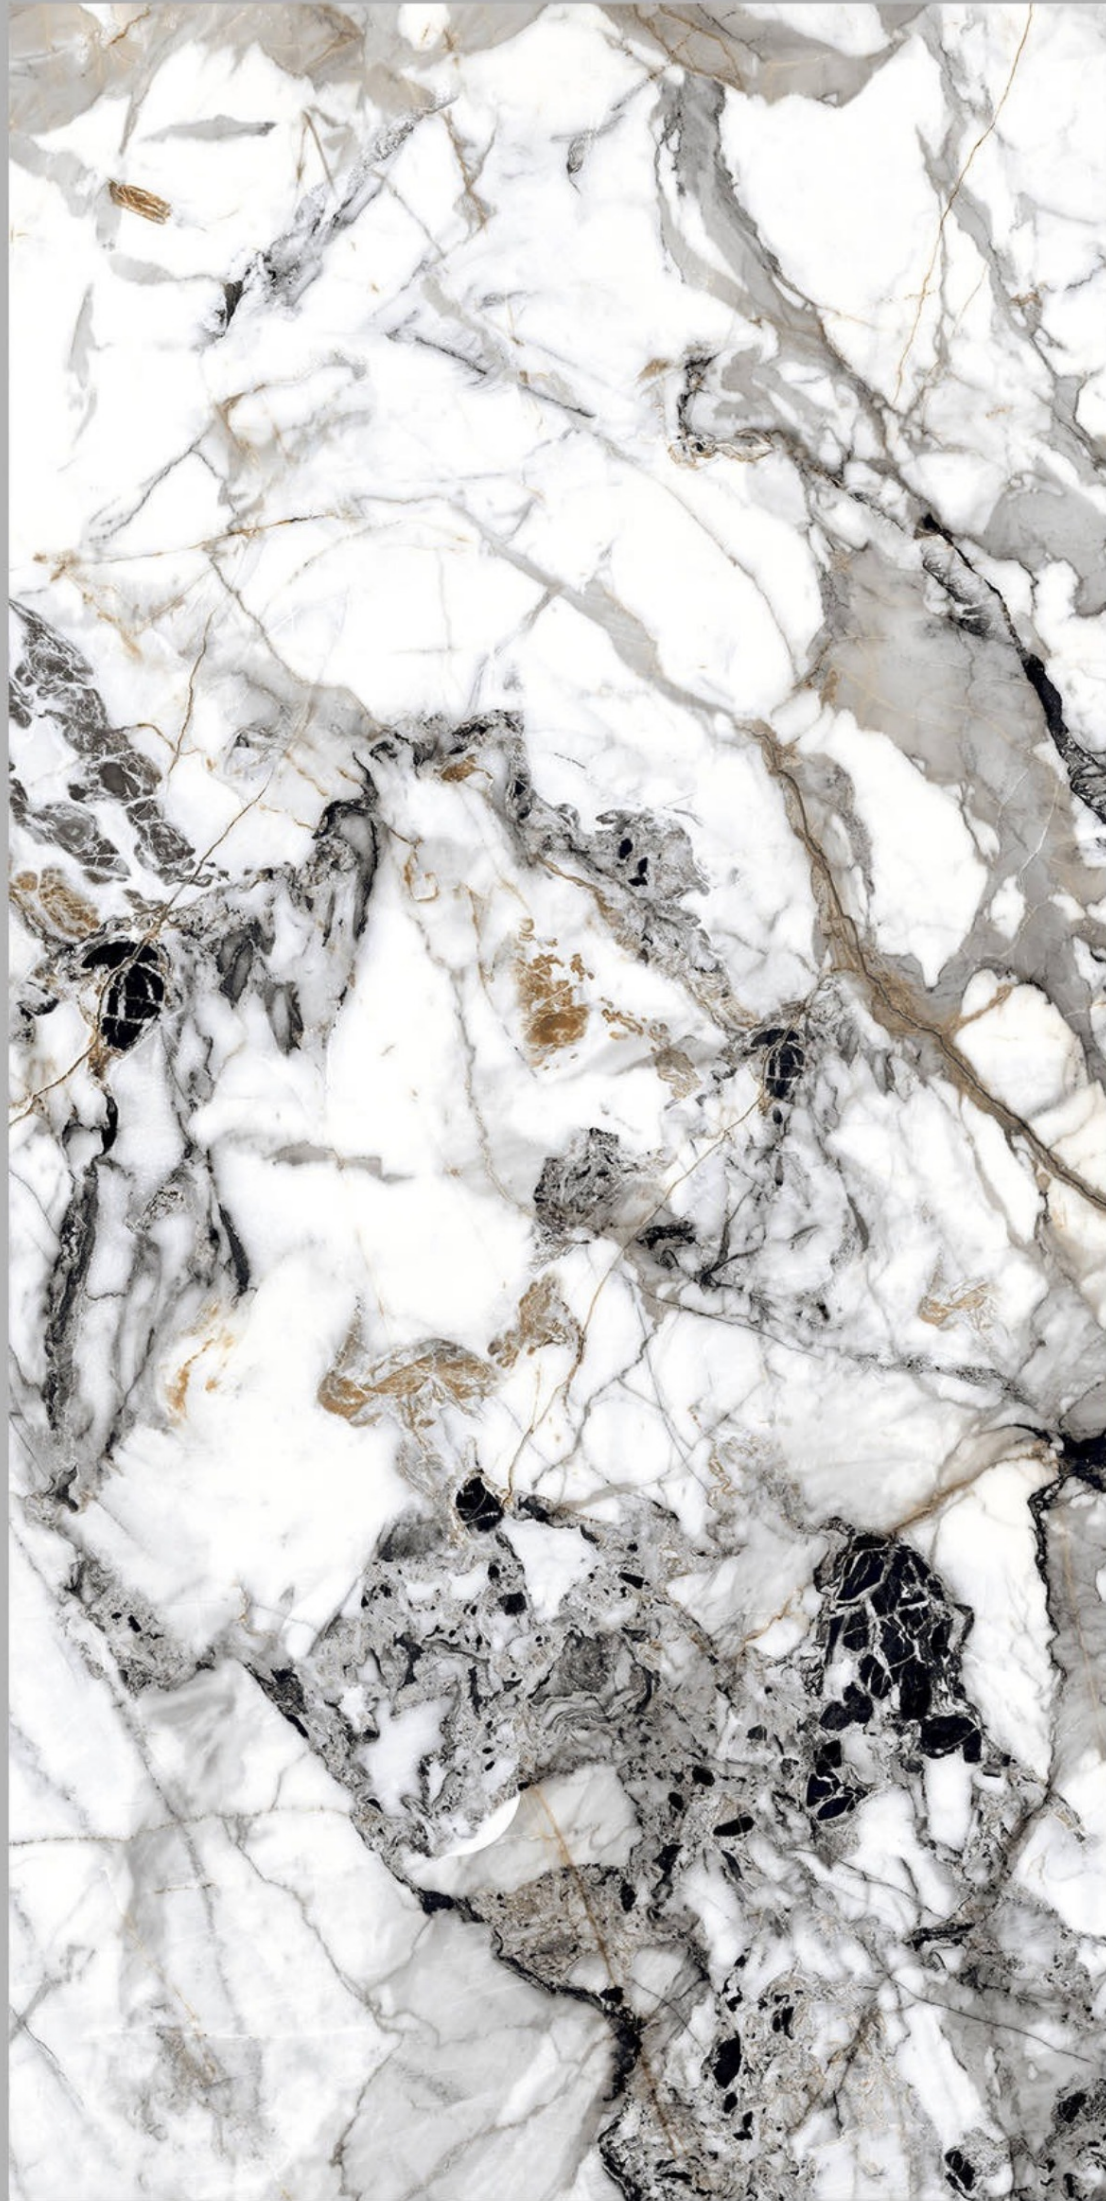

Finish - **HIGH GLOSSY**

Random - 4

Fire
Resistance

Frost
Resistance

Chemical
Resistance

Stain
Resistance

Scratch
Resistance

600x1200mm | FLAMA NERO