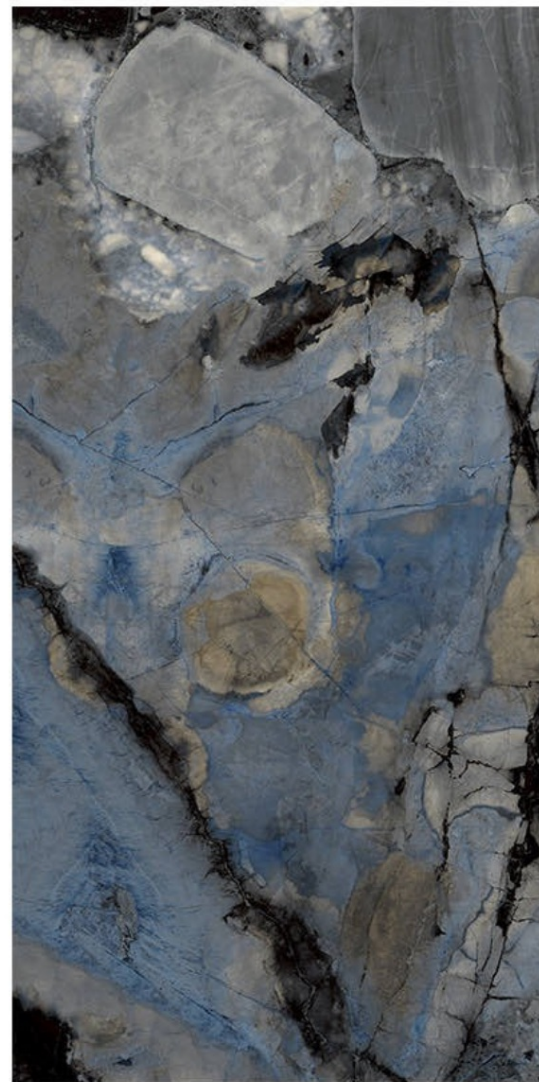

Fire
Resistance

Frost
Resistance

Chemical
Resistance

Stain
Resistance

Scratch
Resistance

600x1200mm | FALSA NATURAL

FALSA NATURAL

Size - 600x1200mm