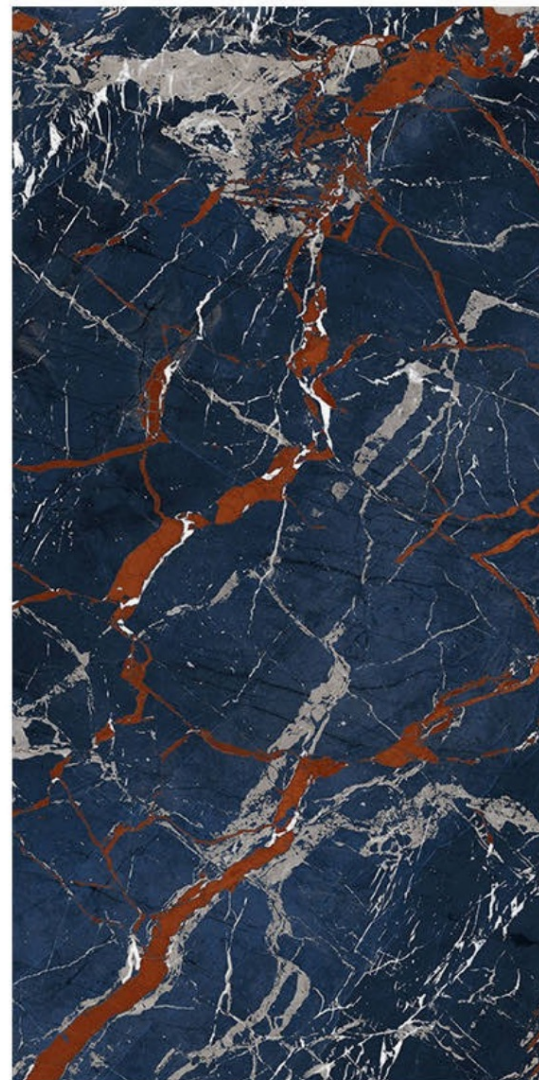

Scratch
Resistance

600x1200mm | ESTRADA AZUL

ESTRADA AZUL

Size - 600x1200mm

Finish - **HIGH GLOSSY**

Random - 4

Fire
Resistance

Frost
Resistance