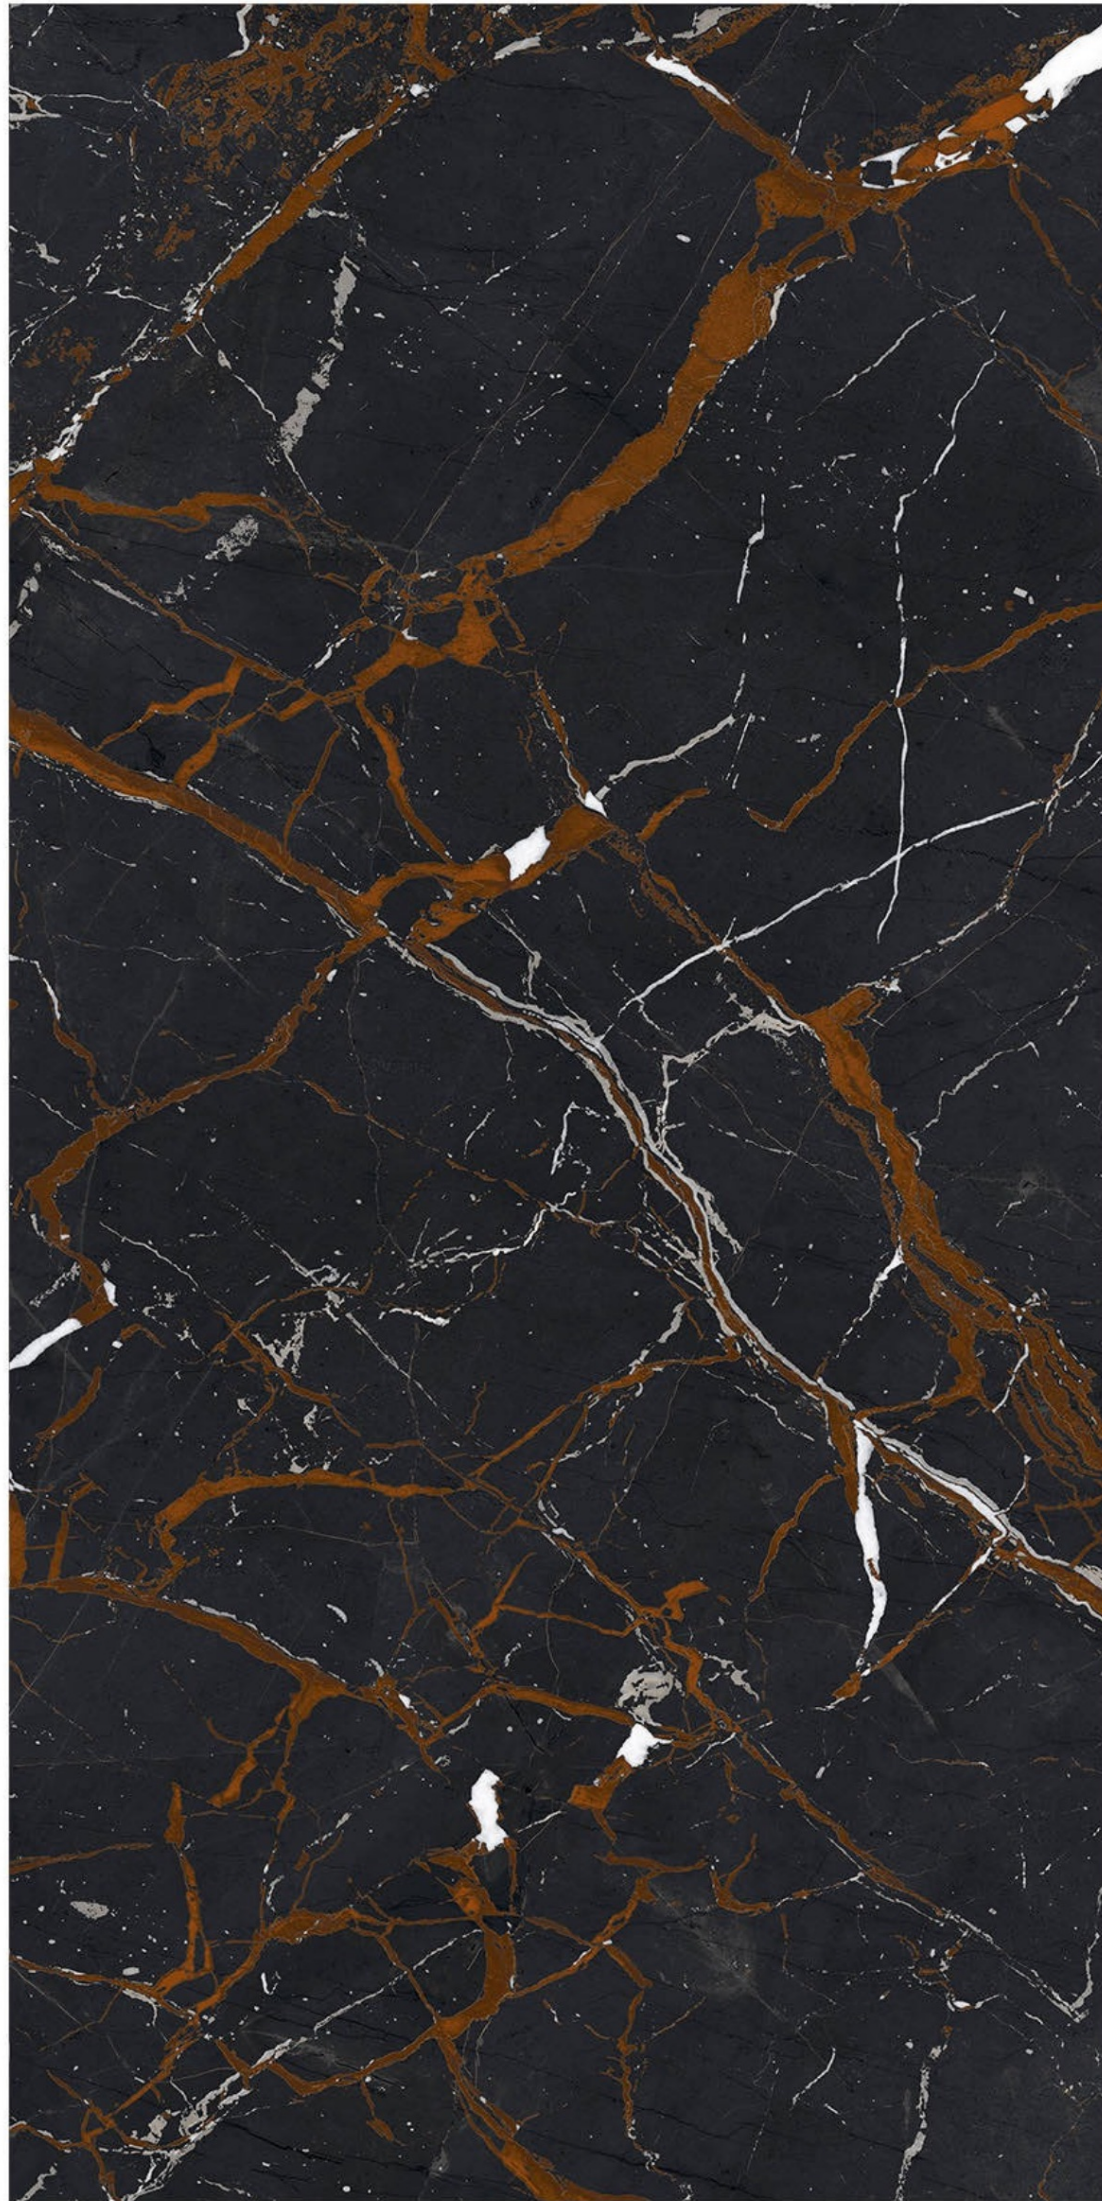

Chemical
Resistance

Stain
Resistance

Scratch
Resistance

600x1200mm | ESTRADA GREY

ESTRADA GREY

Size - 600x1200mm

Finish - **HIGH GLOSSY**

Random - 4