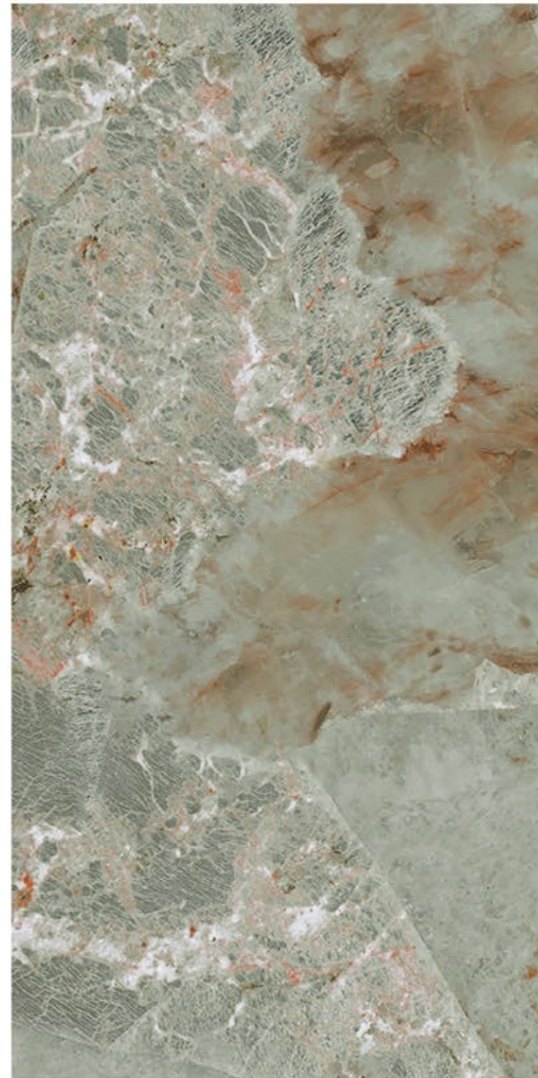

AMAZZONIA MANTIS

Size - 600x1200mm

Finish - **HIGH GLOSSY**

Random - 4

Fire
Resistance

Frost
Resistance

Chemical
Resistance

Stain
Resistance

Scratch
Resistance