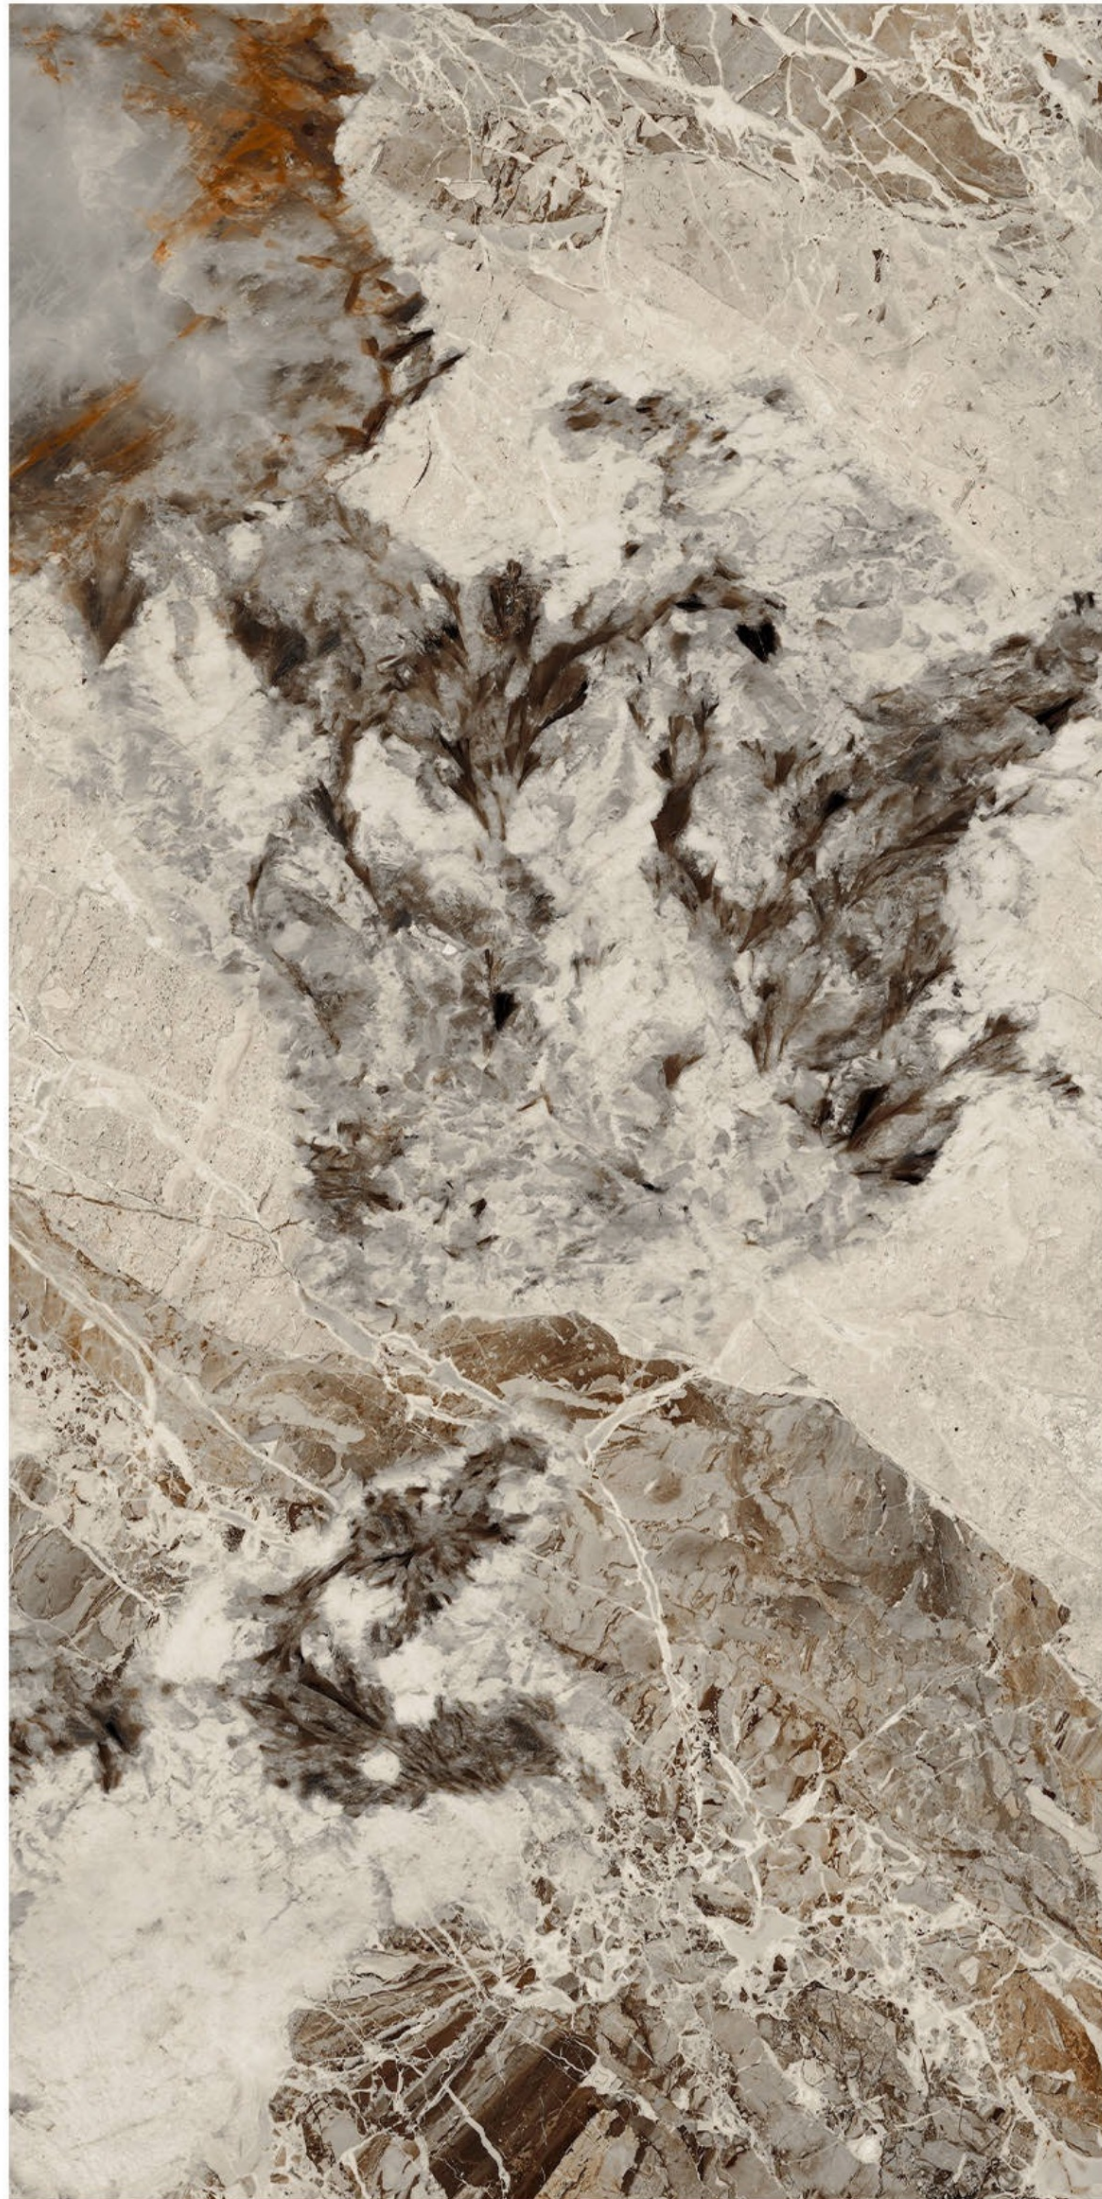

Fire
Resistance

Frost
Resistance

Chemical
Resistance

Stain
Resistance

Scratch
Resistance

600x1200mm | ALASKA NATURAL

ALASKA NATURAL

Size - 600x1200mm