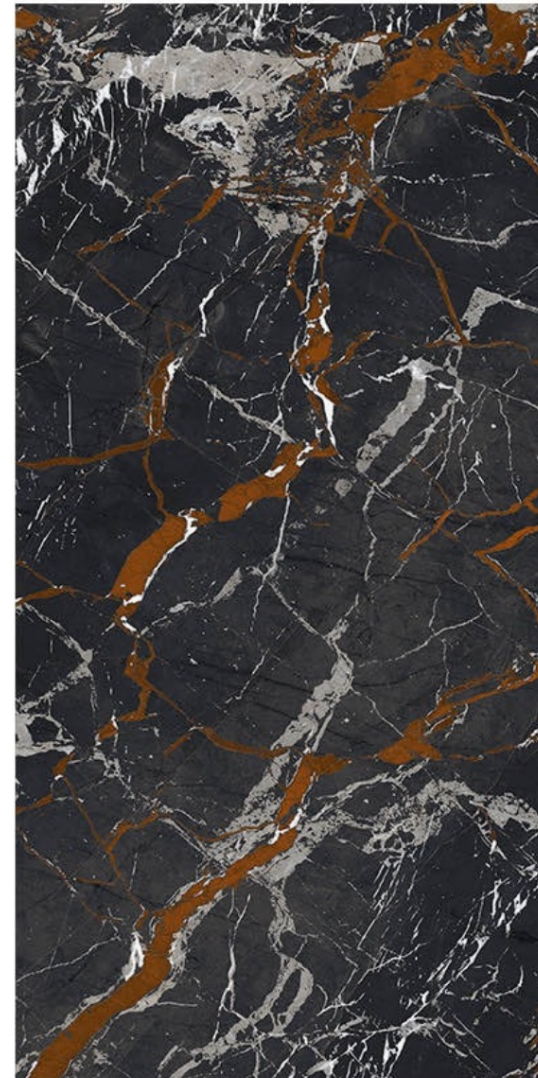

Chemical
Resistance

Stain
Resistance

Scratch
Resistance

600x1200mm | ESTRADA GREY

ESTRADA GREY

Size - 600x1200mm

Finish - **HIGH GLOSSY**

Random - 4