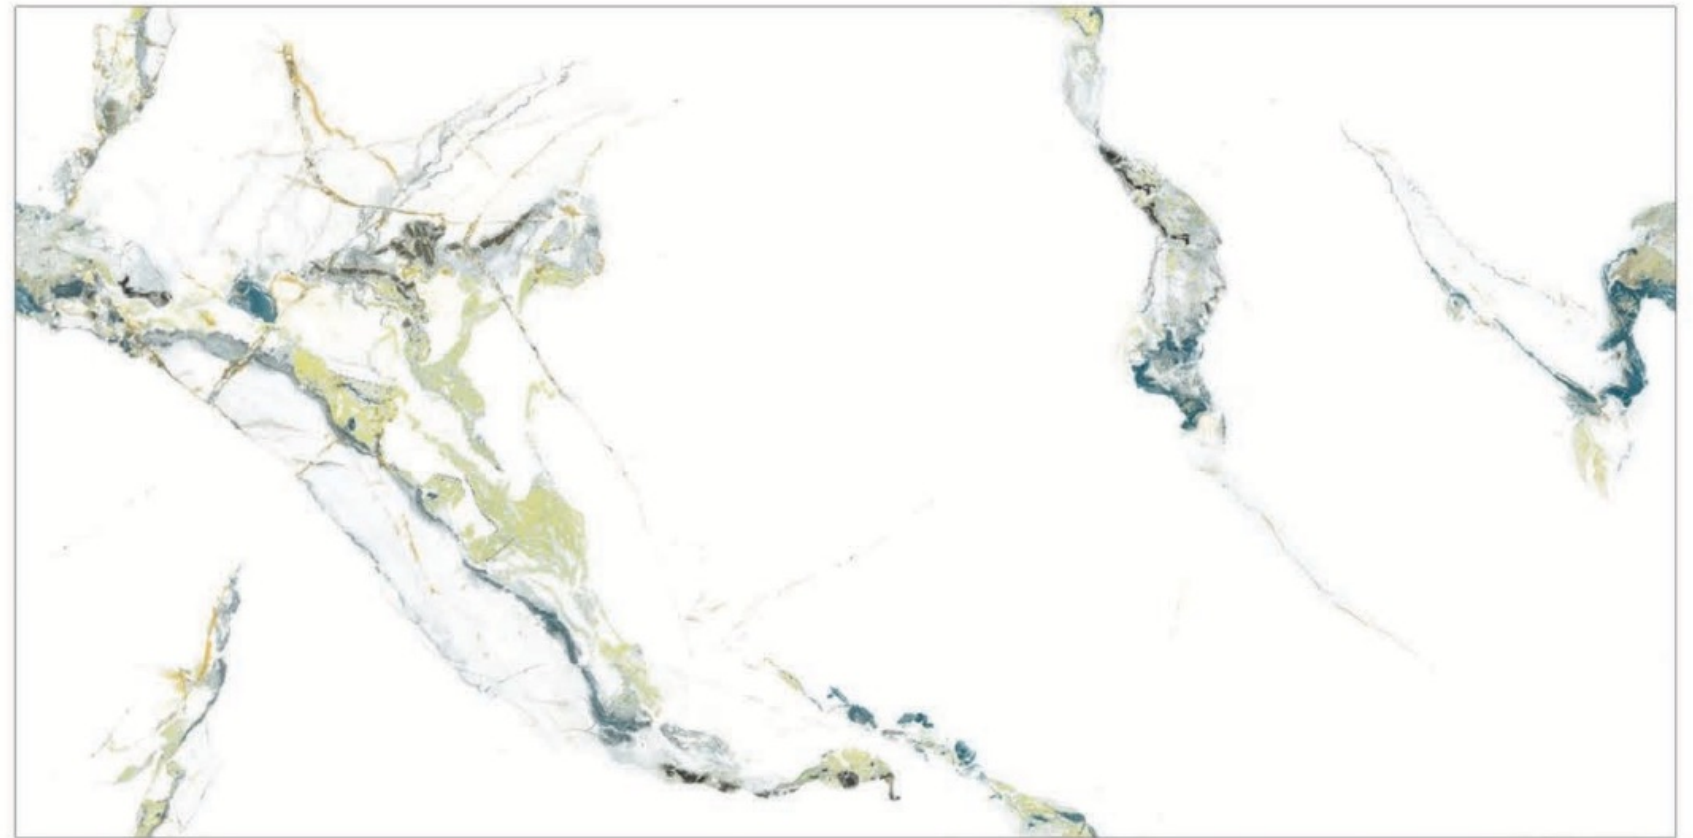

CR_ATSA VERDE GRIND