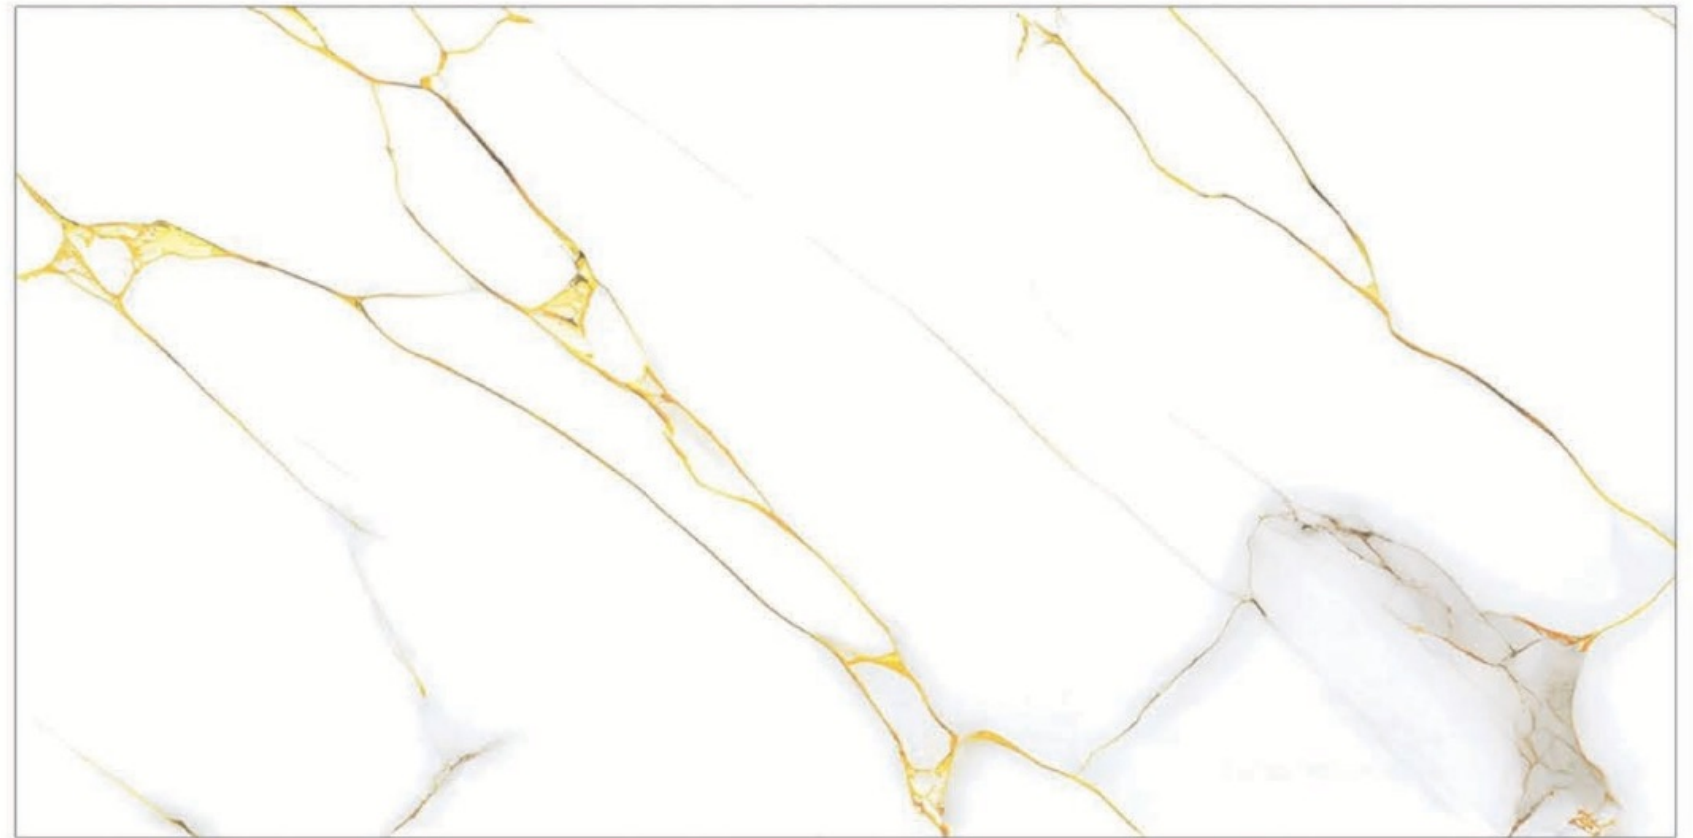

CR_VEIN GRIND

4 Random

CR_ORO BIANCO

Size : 600X1200 mm Surface : Carving matt

CR_AURORA GRIND

3 Random

CR_RUBY GOLD

Size : 600X1200 mm Surface : Carving matt