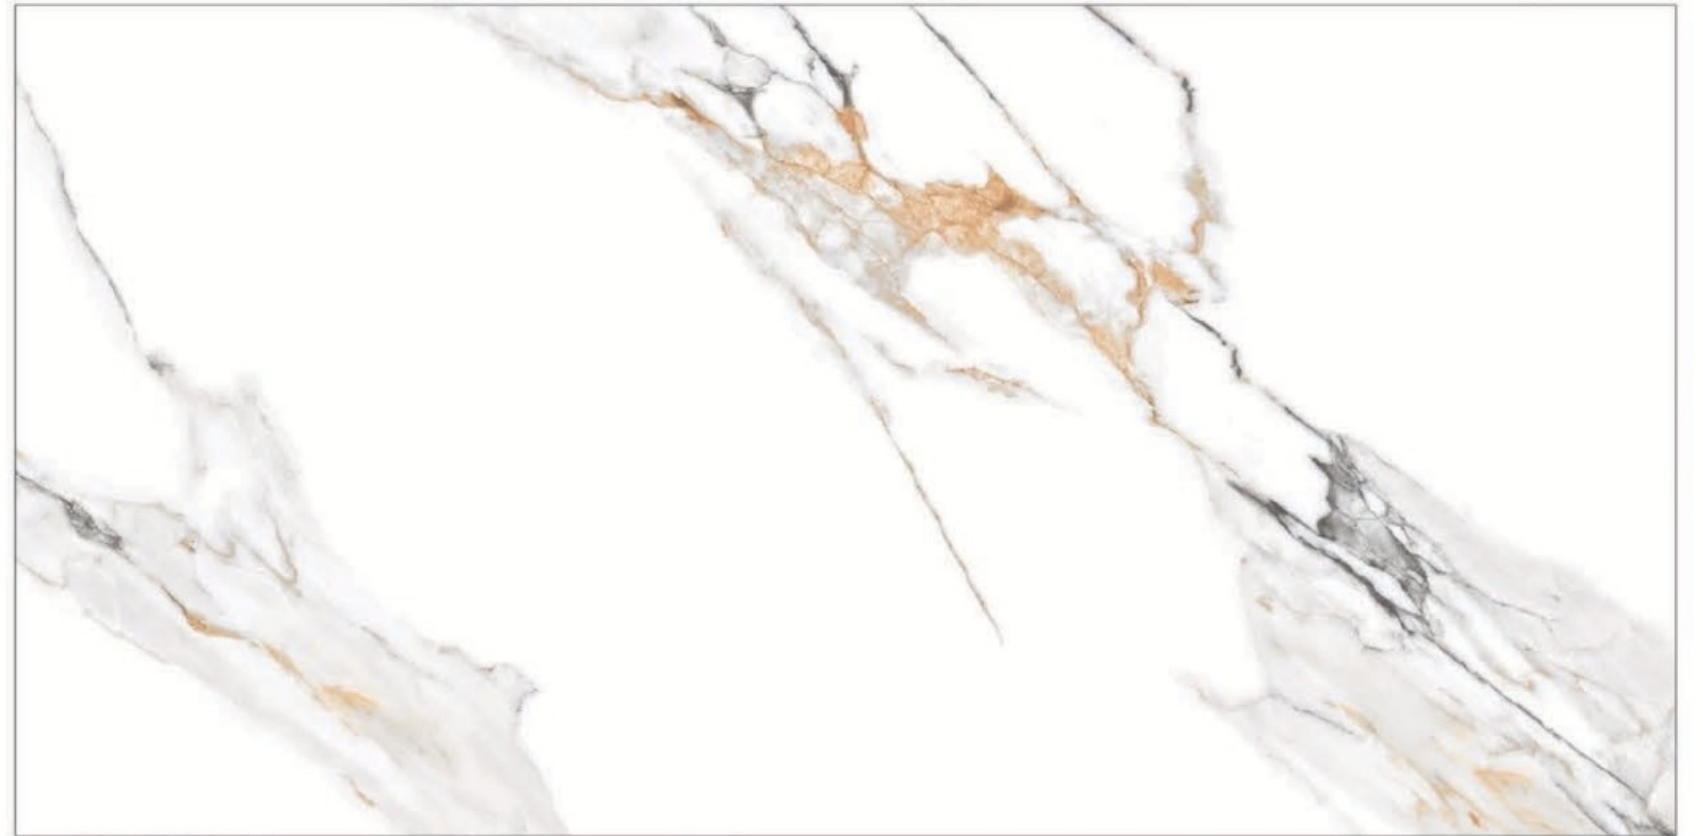

CR_HORIZON GRIND

6 Random

CR_SATORI GOLD

Size : 600X1200 mm Surface : Carving matt

CR_BLAZE GRIND

5 Random

CR_STATUARIO CRUISE

Size : 600X1200 mm Surface : Carving matt