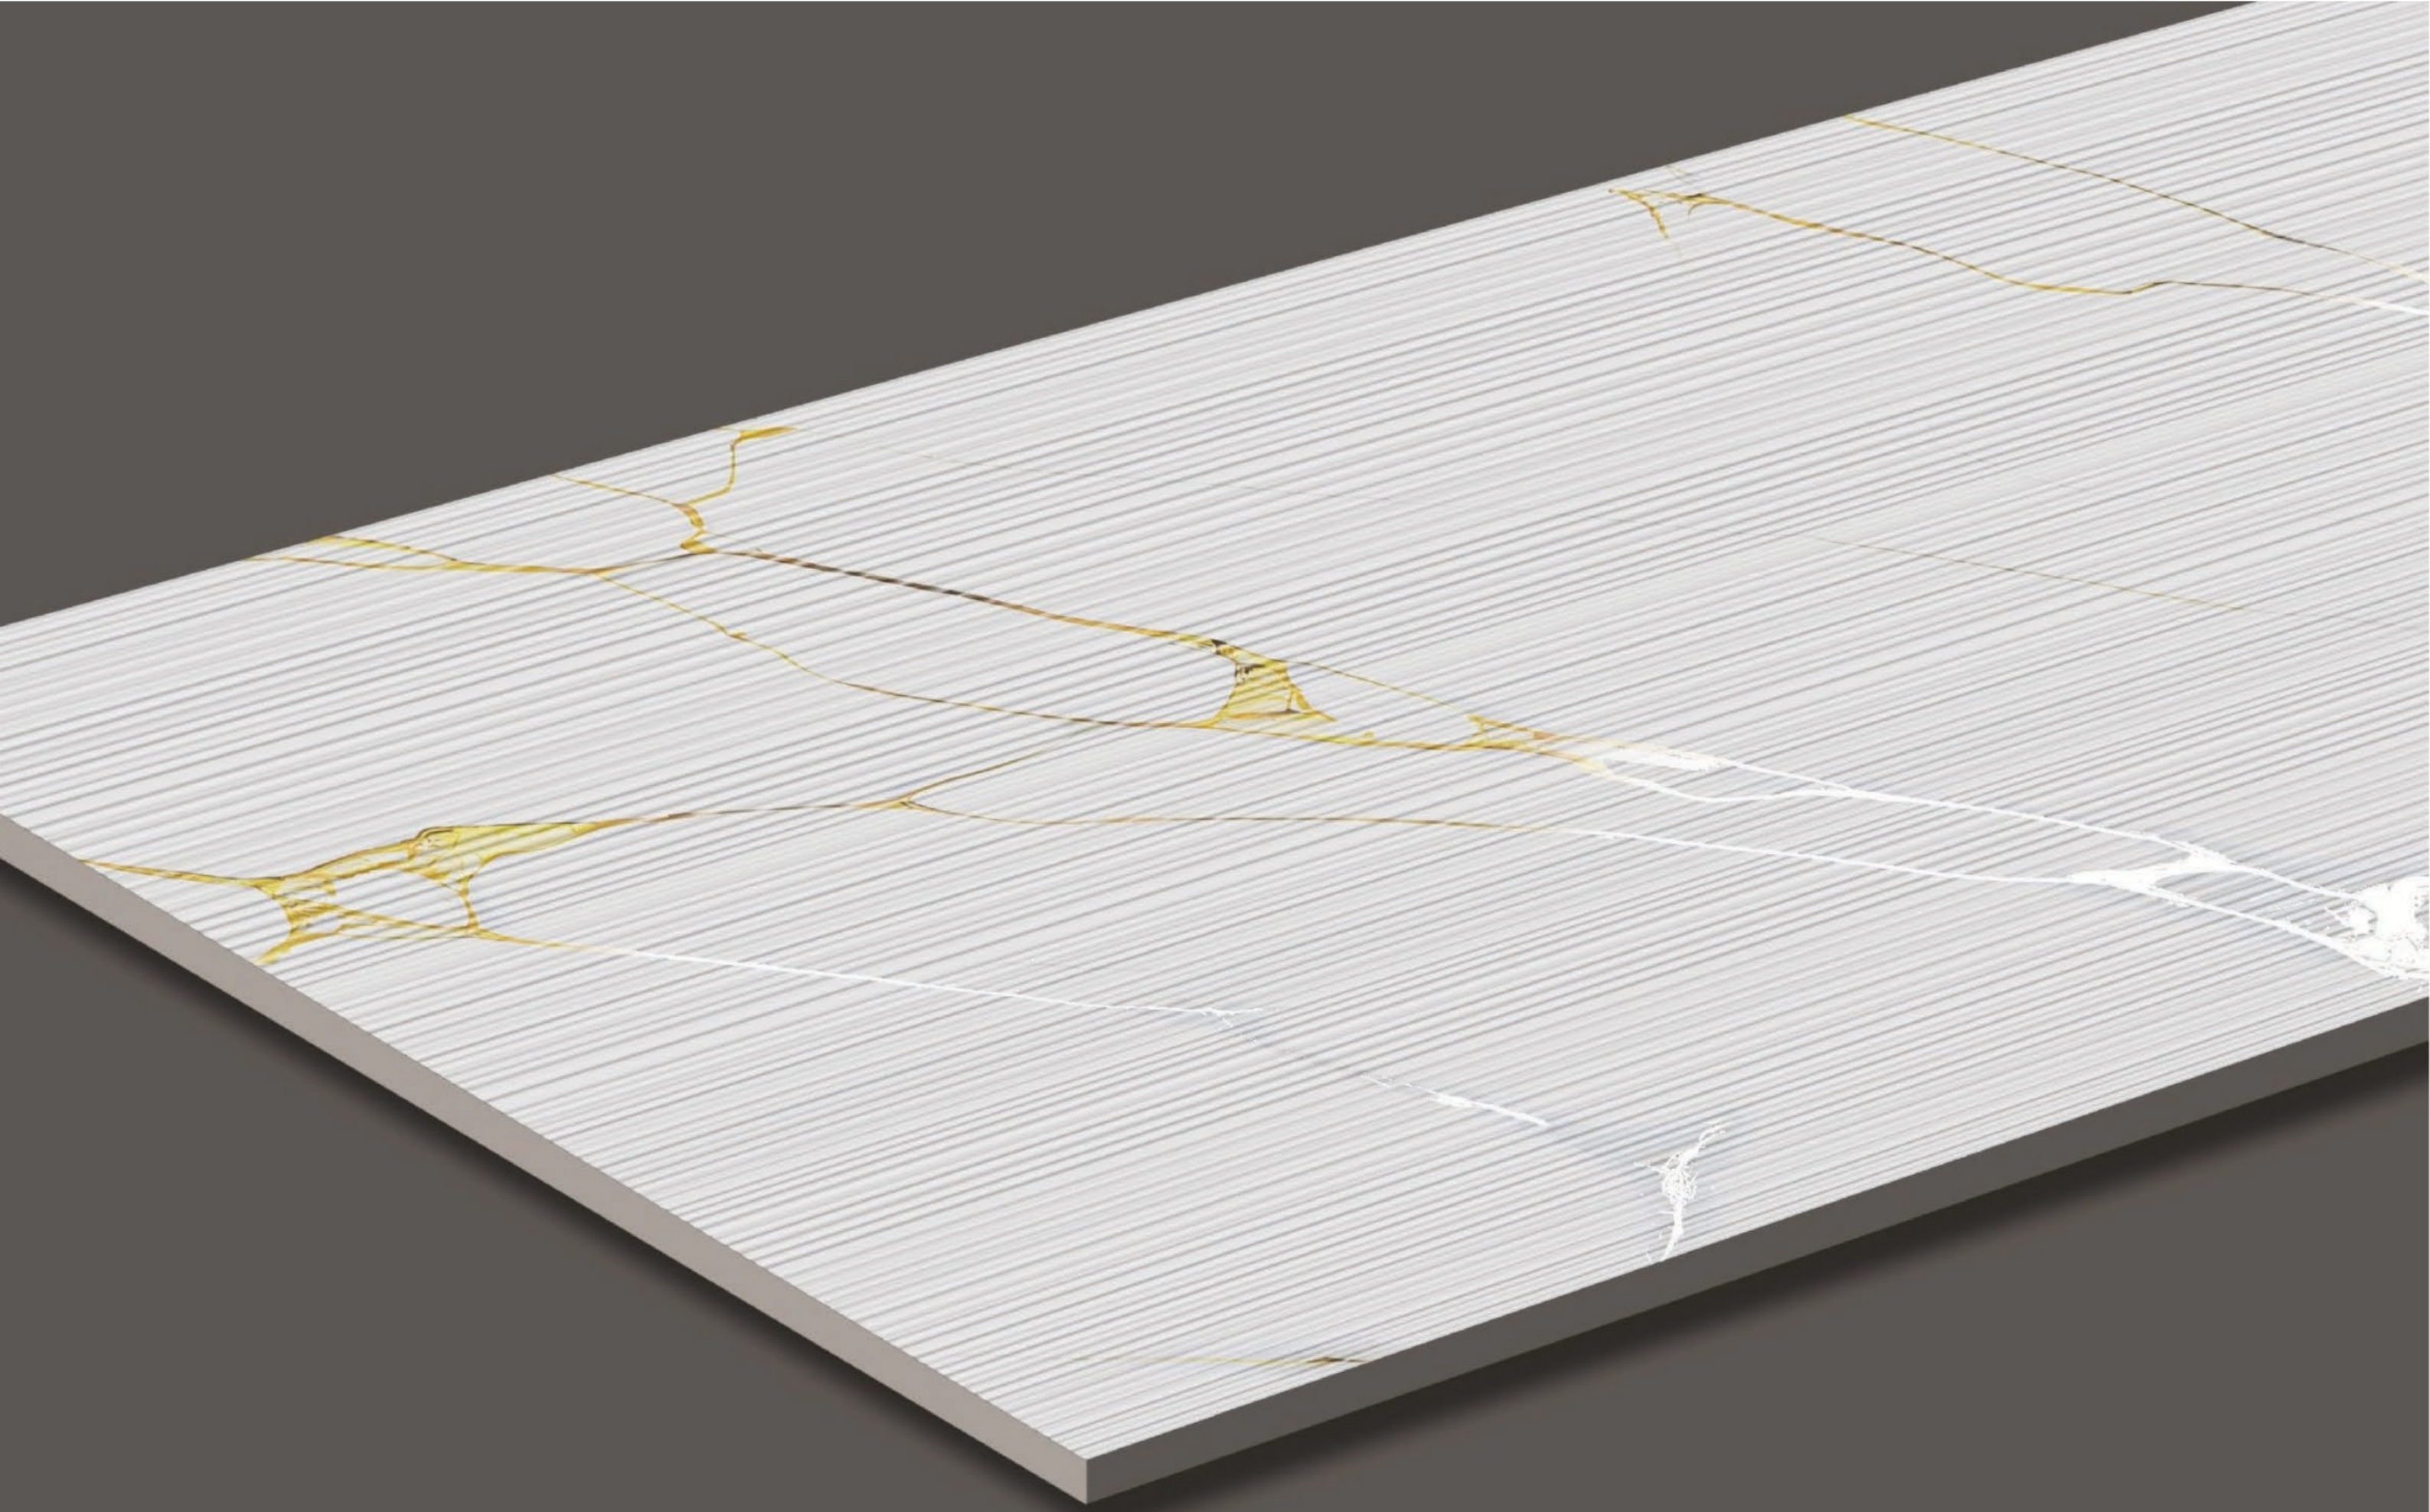

CR_VEIN GRIND

4 Random

CR_ORO BIANCO

Size : 600X1200 mm Surface : Carving matt

CR_AURORA GRIND

3 Random

CR_RUBY GOLD

Size : 600X1200 mm Surface : Carving matt