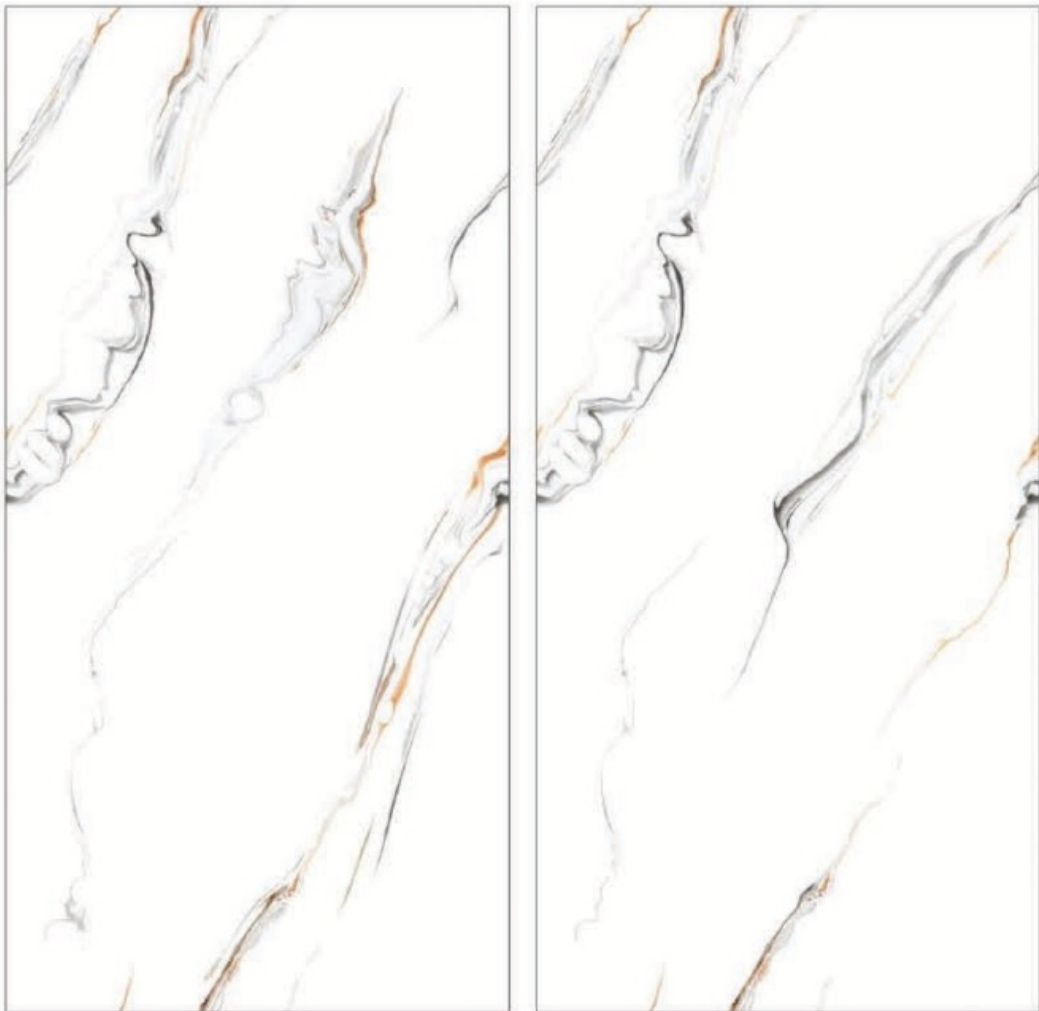

CR_ATSA VERDE GRIND

4 Random

CR_ALASKA VERDE

Size : 600X1200 mm Surface : Carving matt

CR_INTOX NATURAL GRIND

4 Random

CR_CARLOS NATURAL

Size : 600X1200 mm Surface : Carving matt