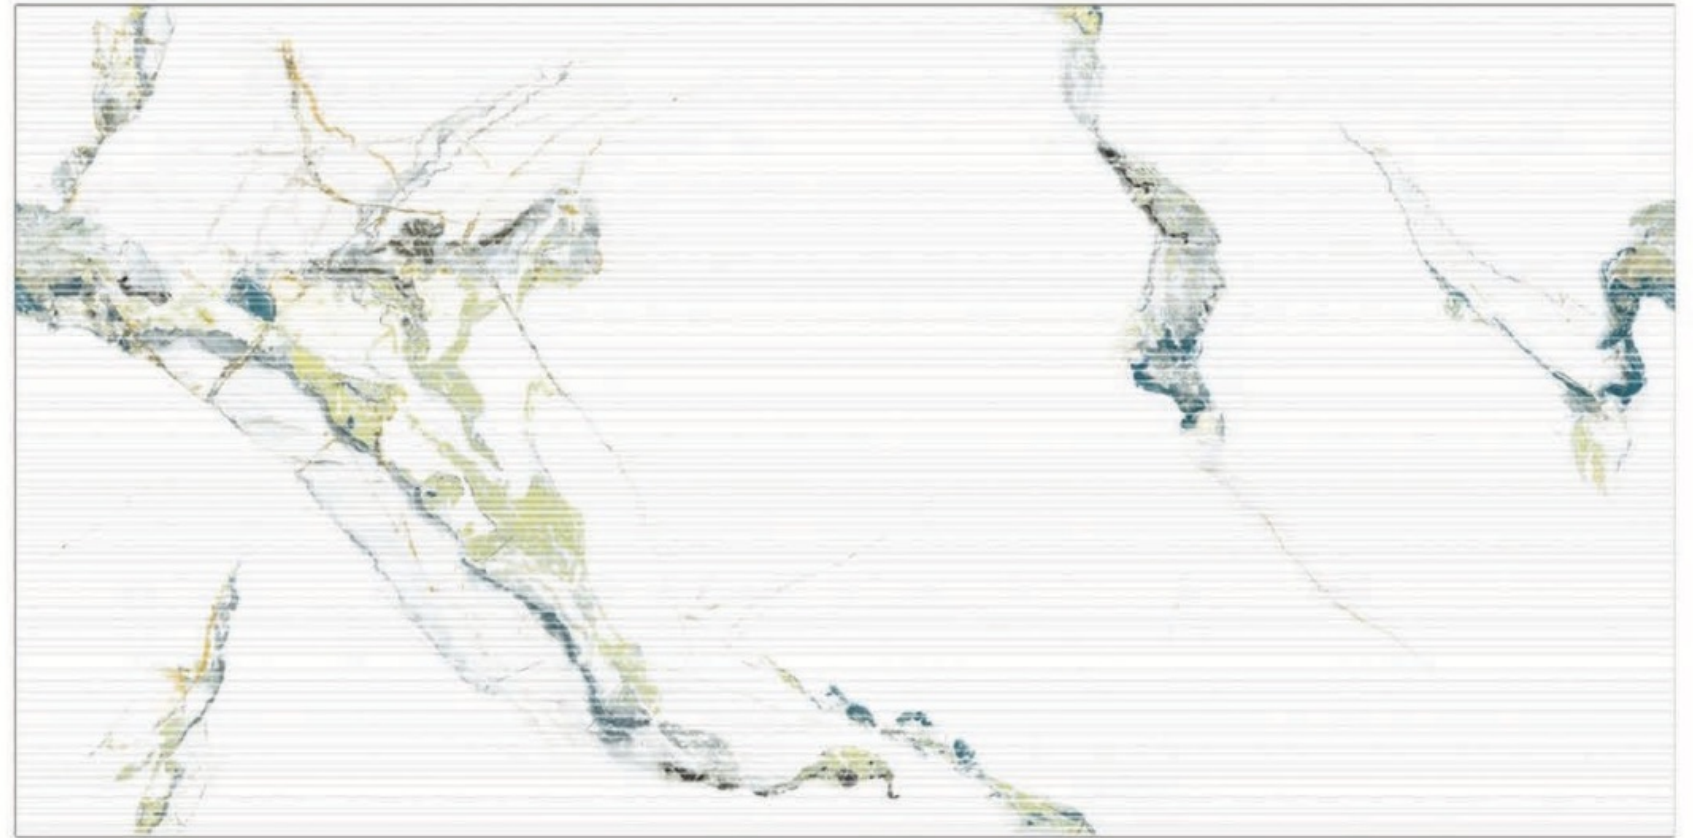

CR_ATSA VERDE GRIND