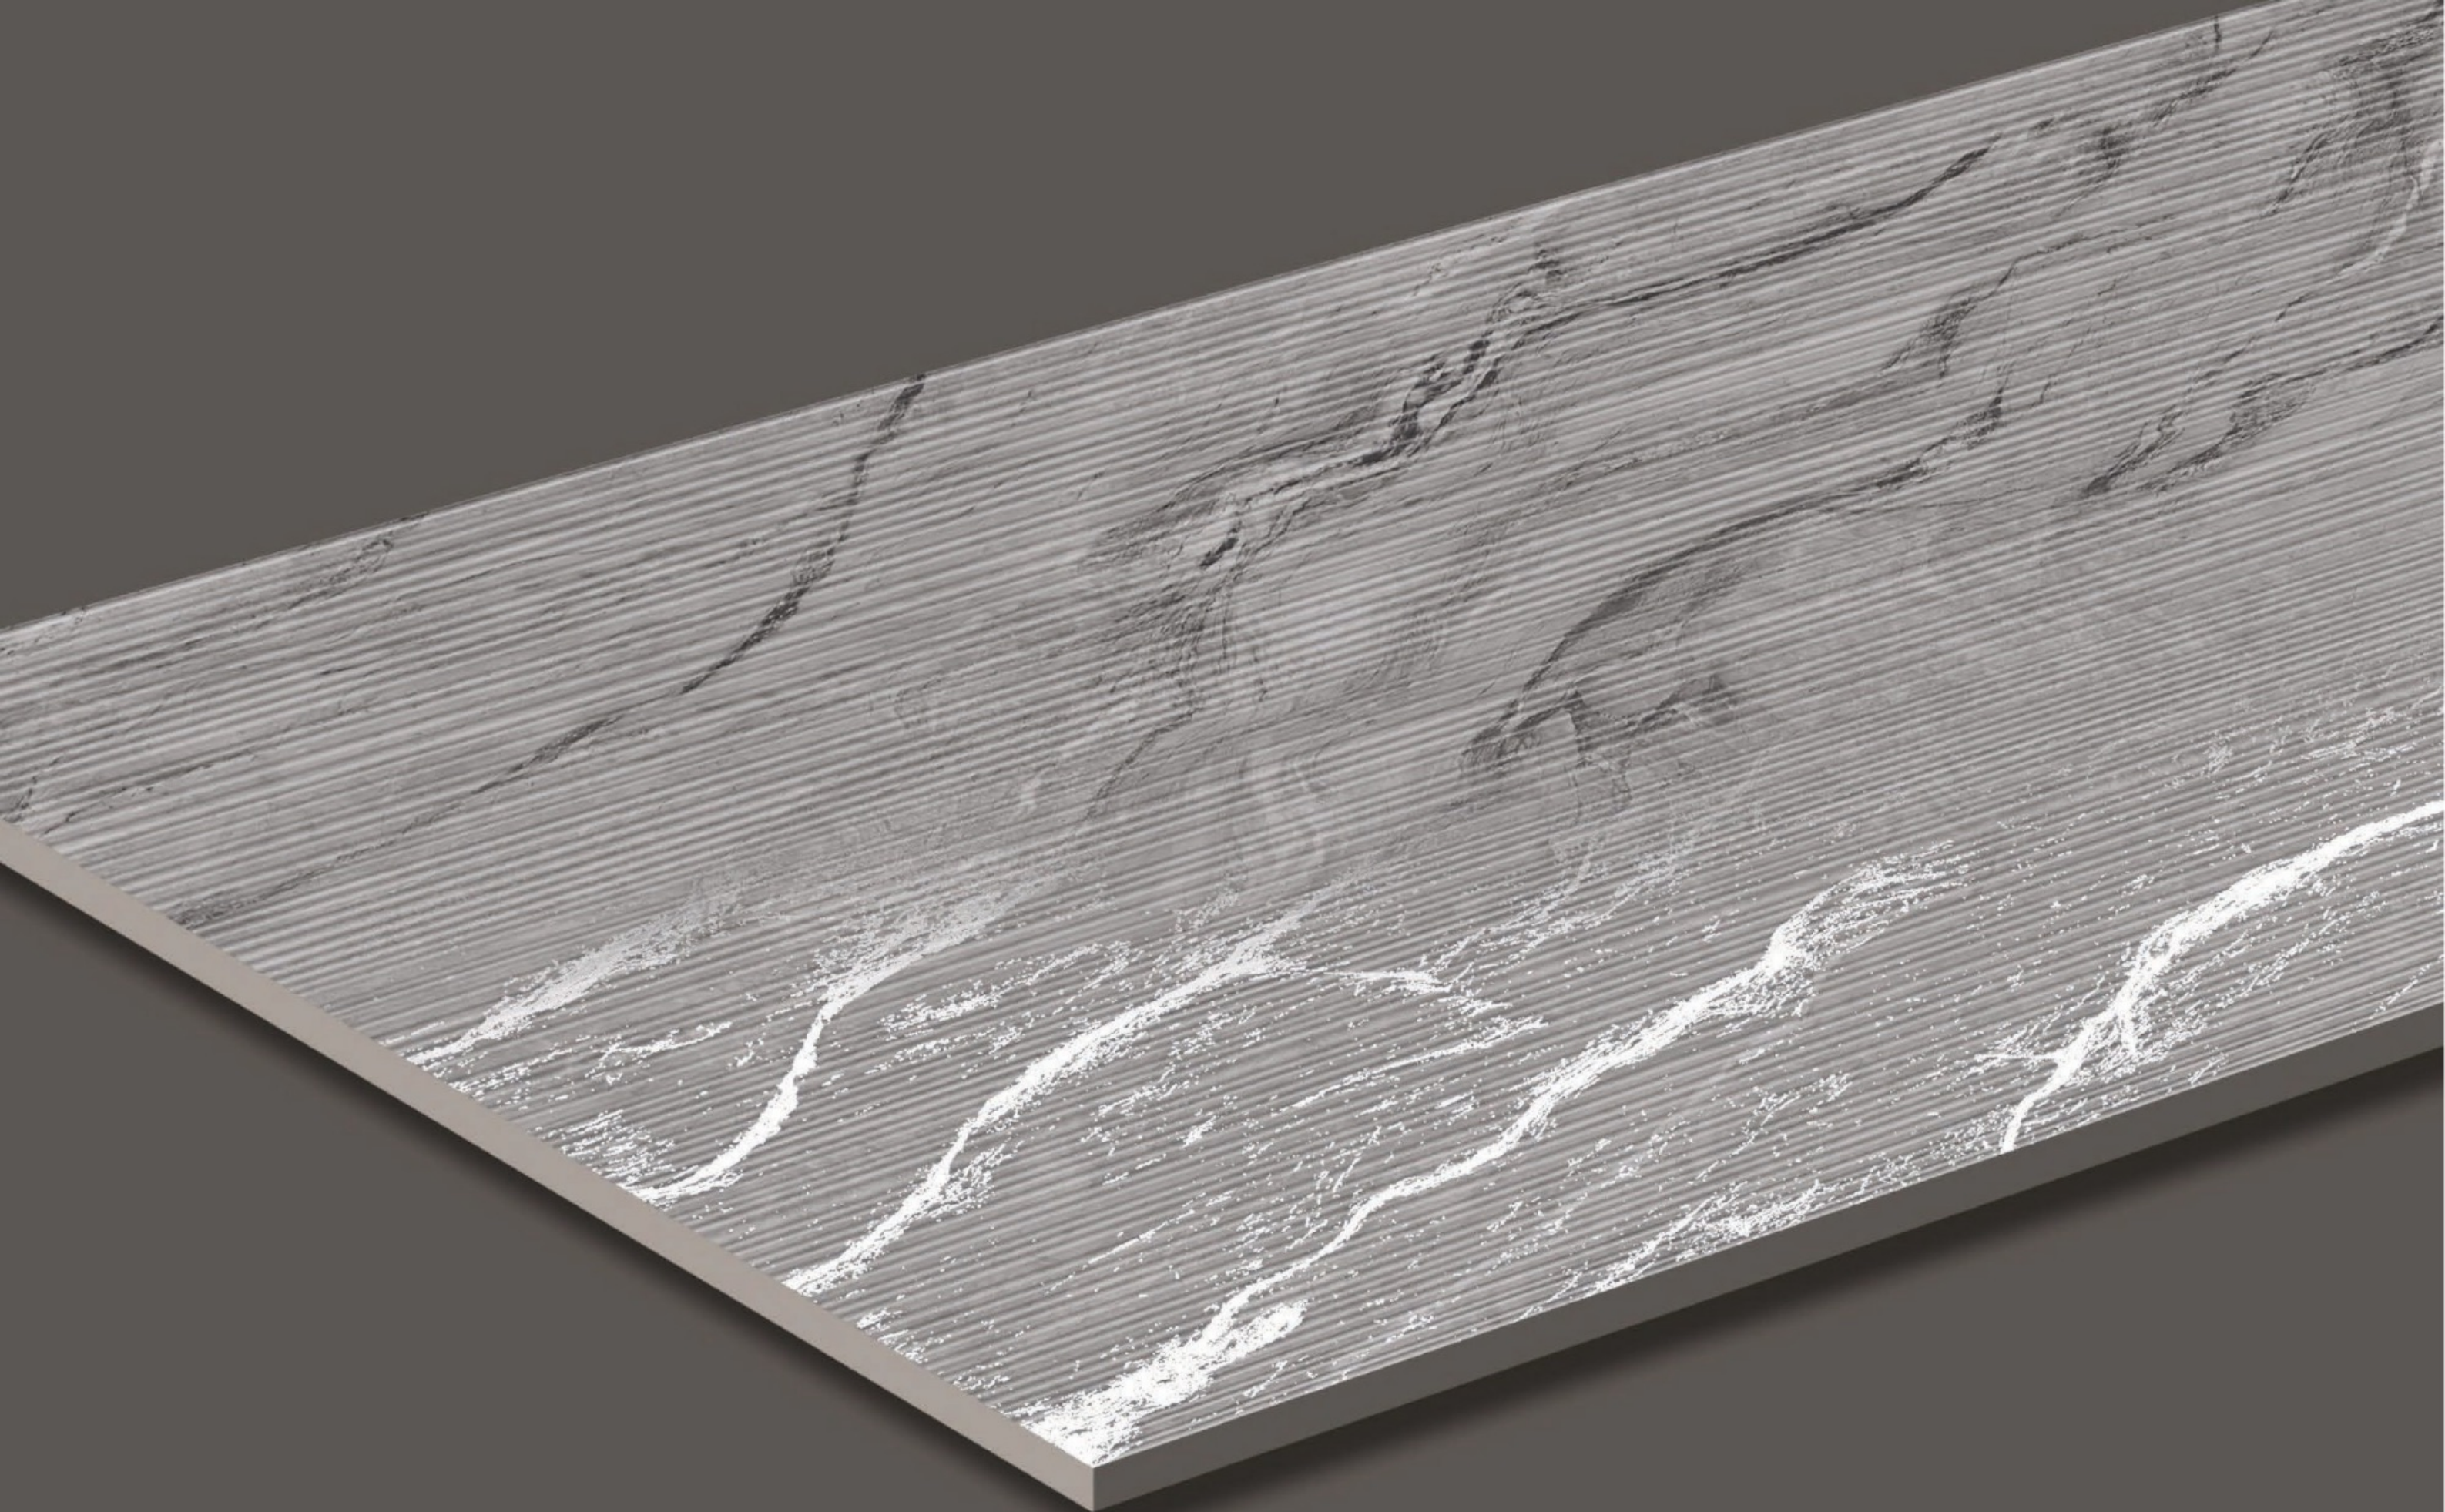

CR_LURA GRIND

5 Random

CR_CLASSIC CALACATTA

Size : 600X1200 mm Surface : Carving matt

CR_WHISPER GREY GRIND

4 Random

CR_FLAKS GREY

Size : 600X1200 mm Surface : Carving matt