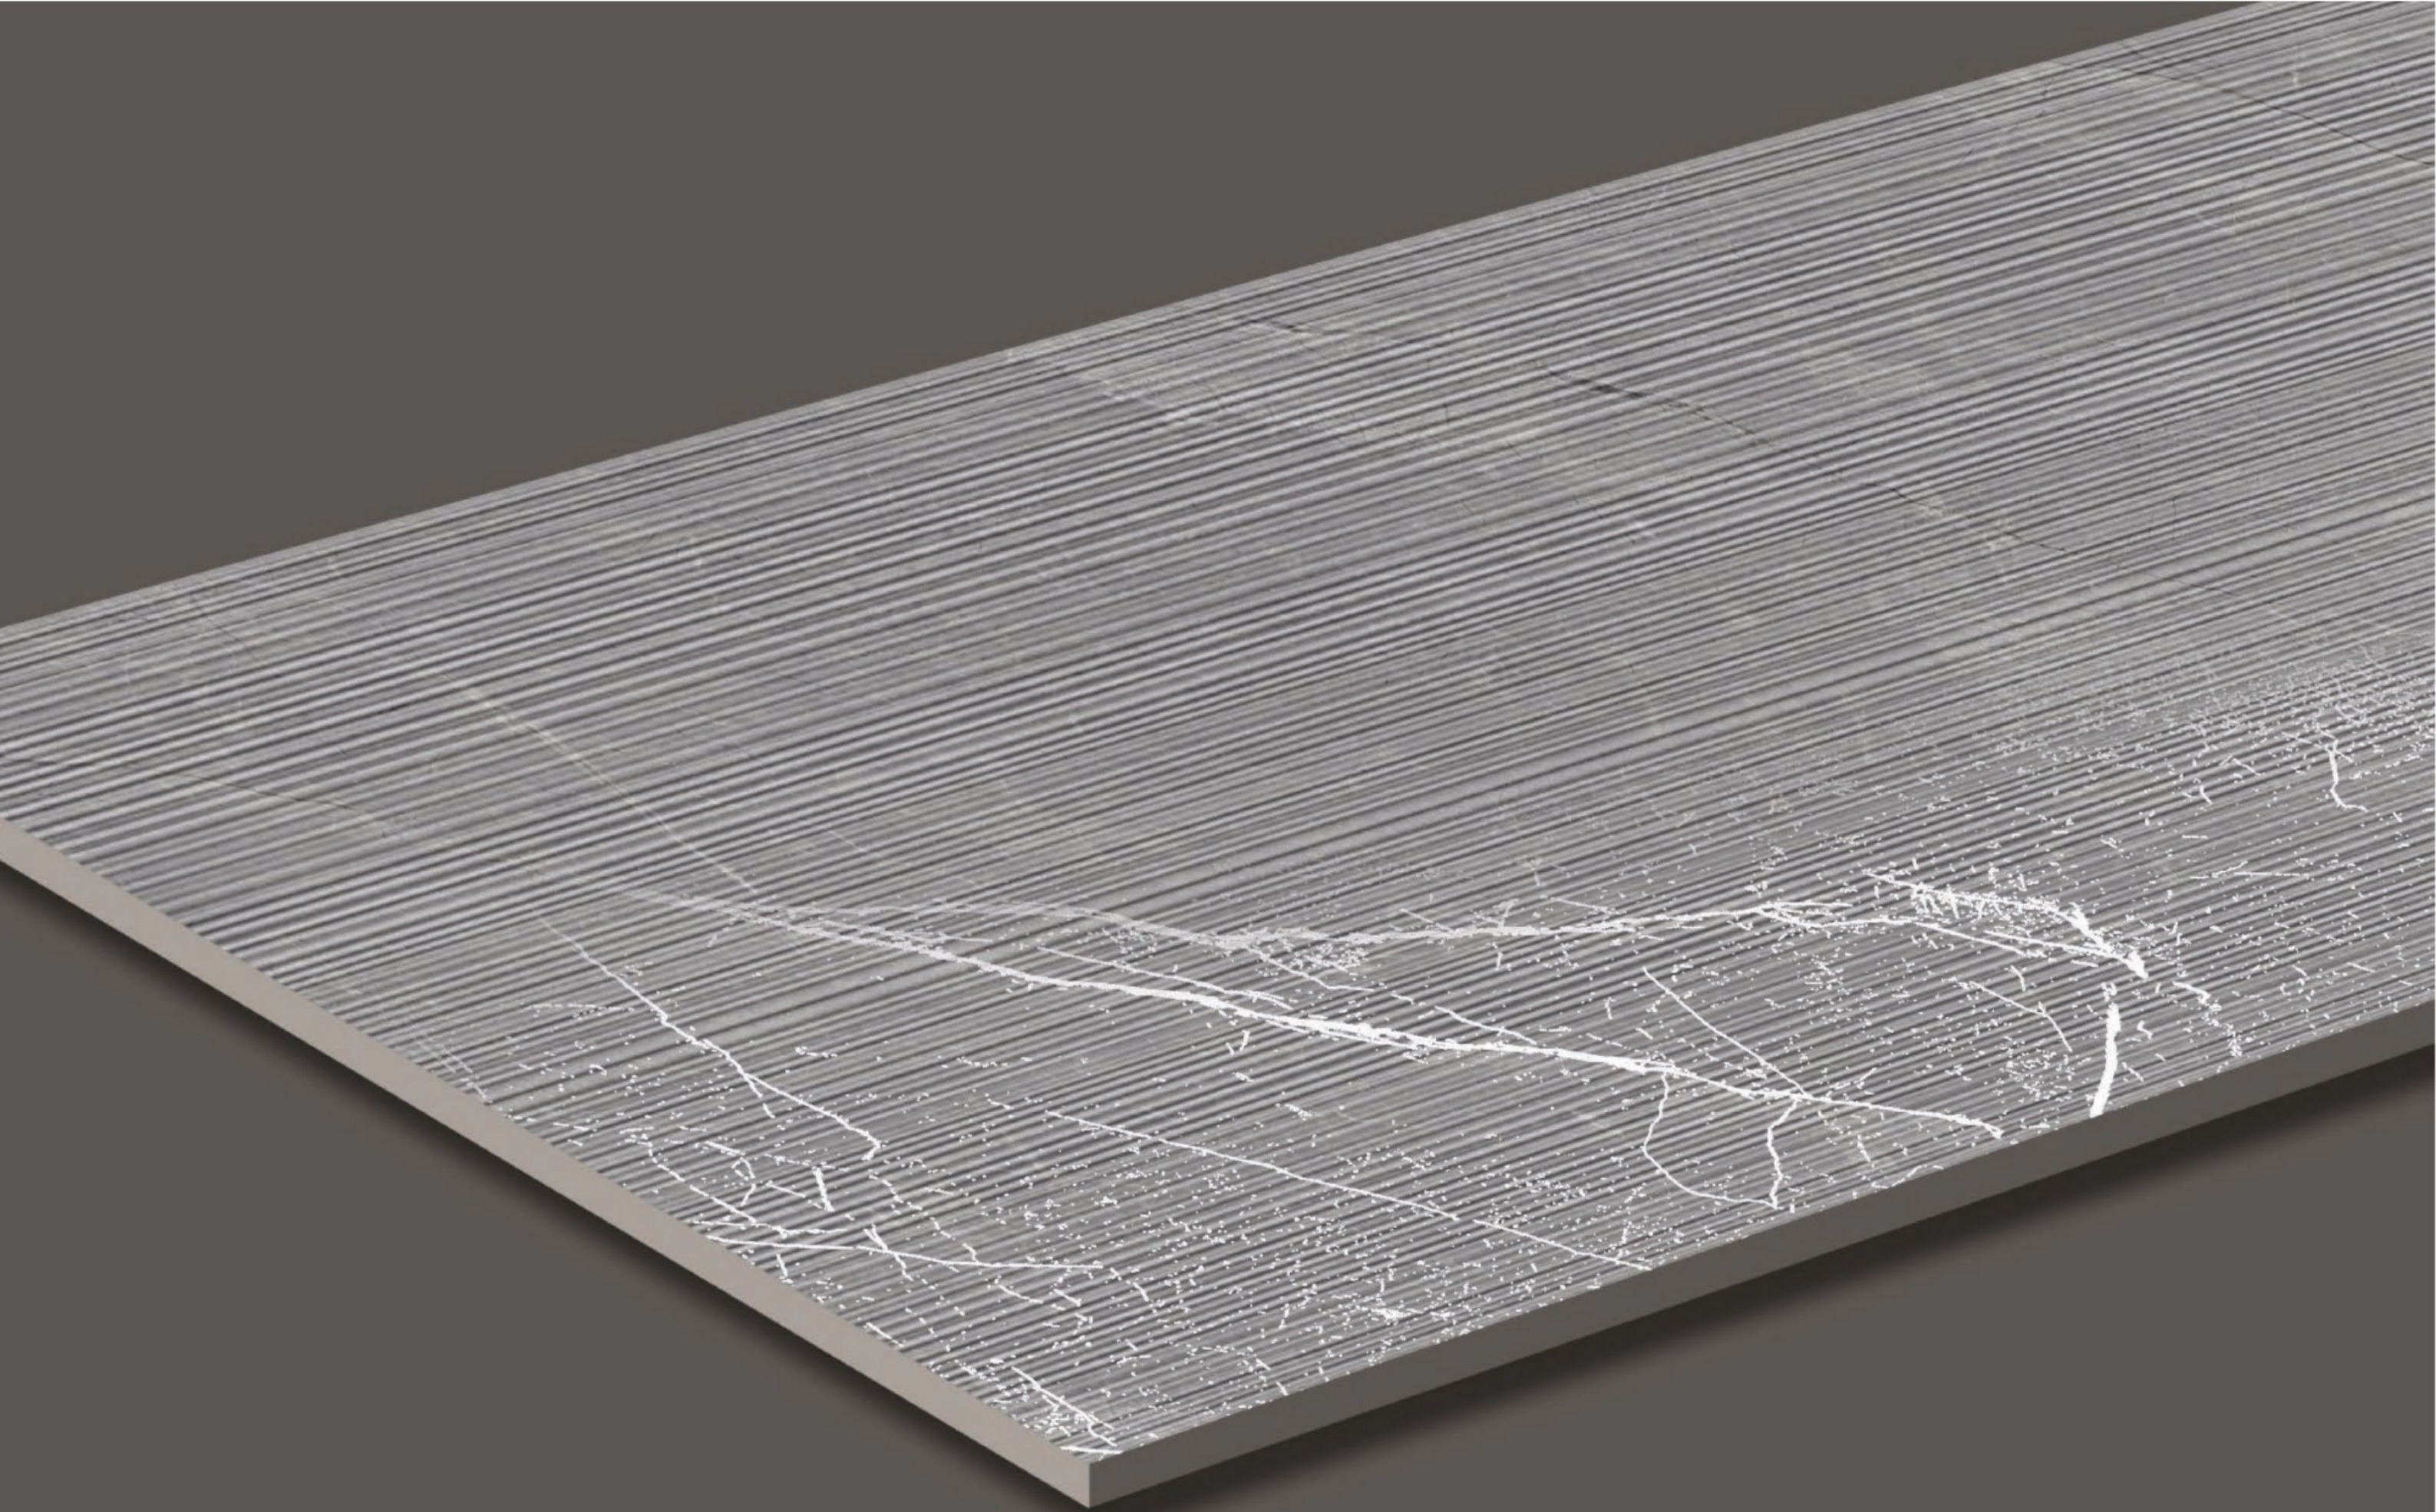

CR_ECLIPSE WHITE GRIND

4 Random

CR_CASTEL WHITE

Size : 600X1200 mm Surface : Carving matt

CR_ARCTIC GREY GRIND

4 Random

CR_CIVOC GREY

Size : 600X1200 mm Surface : Carving matt