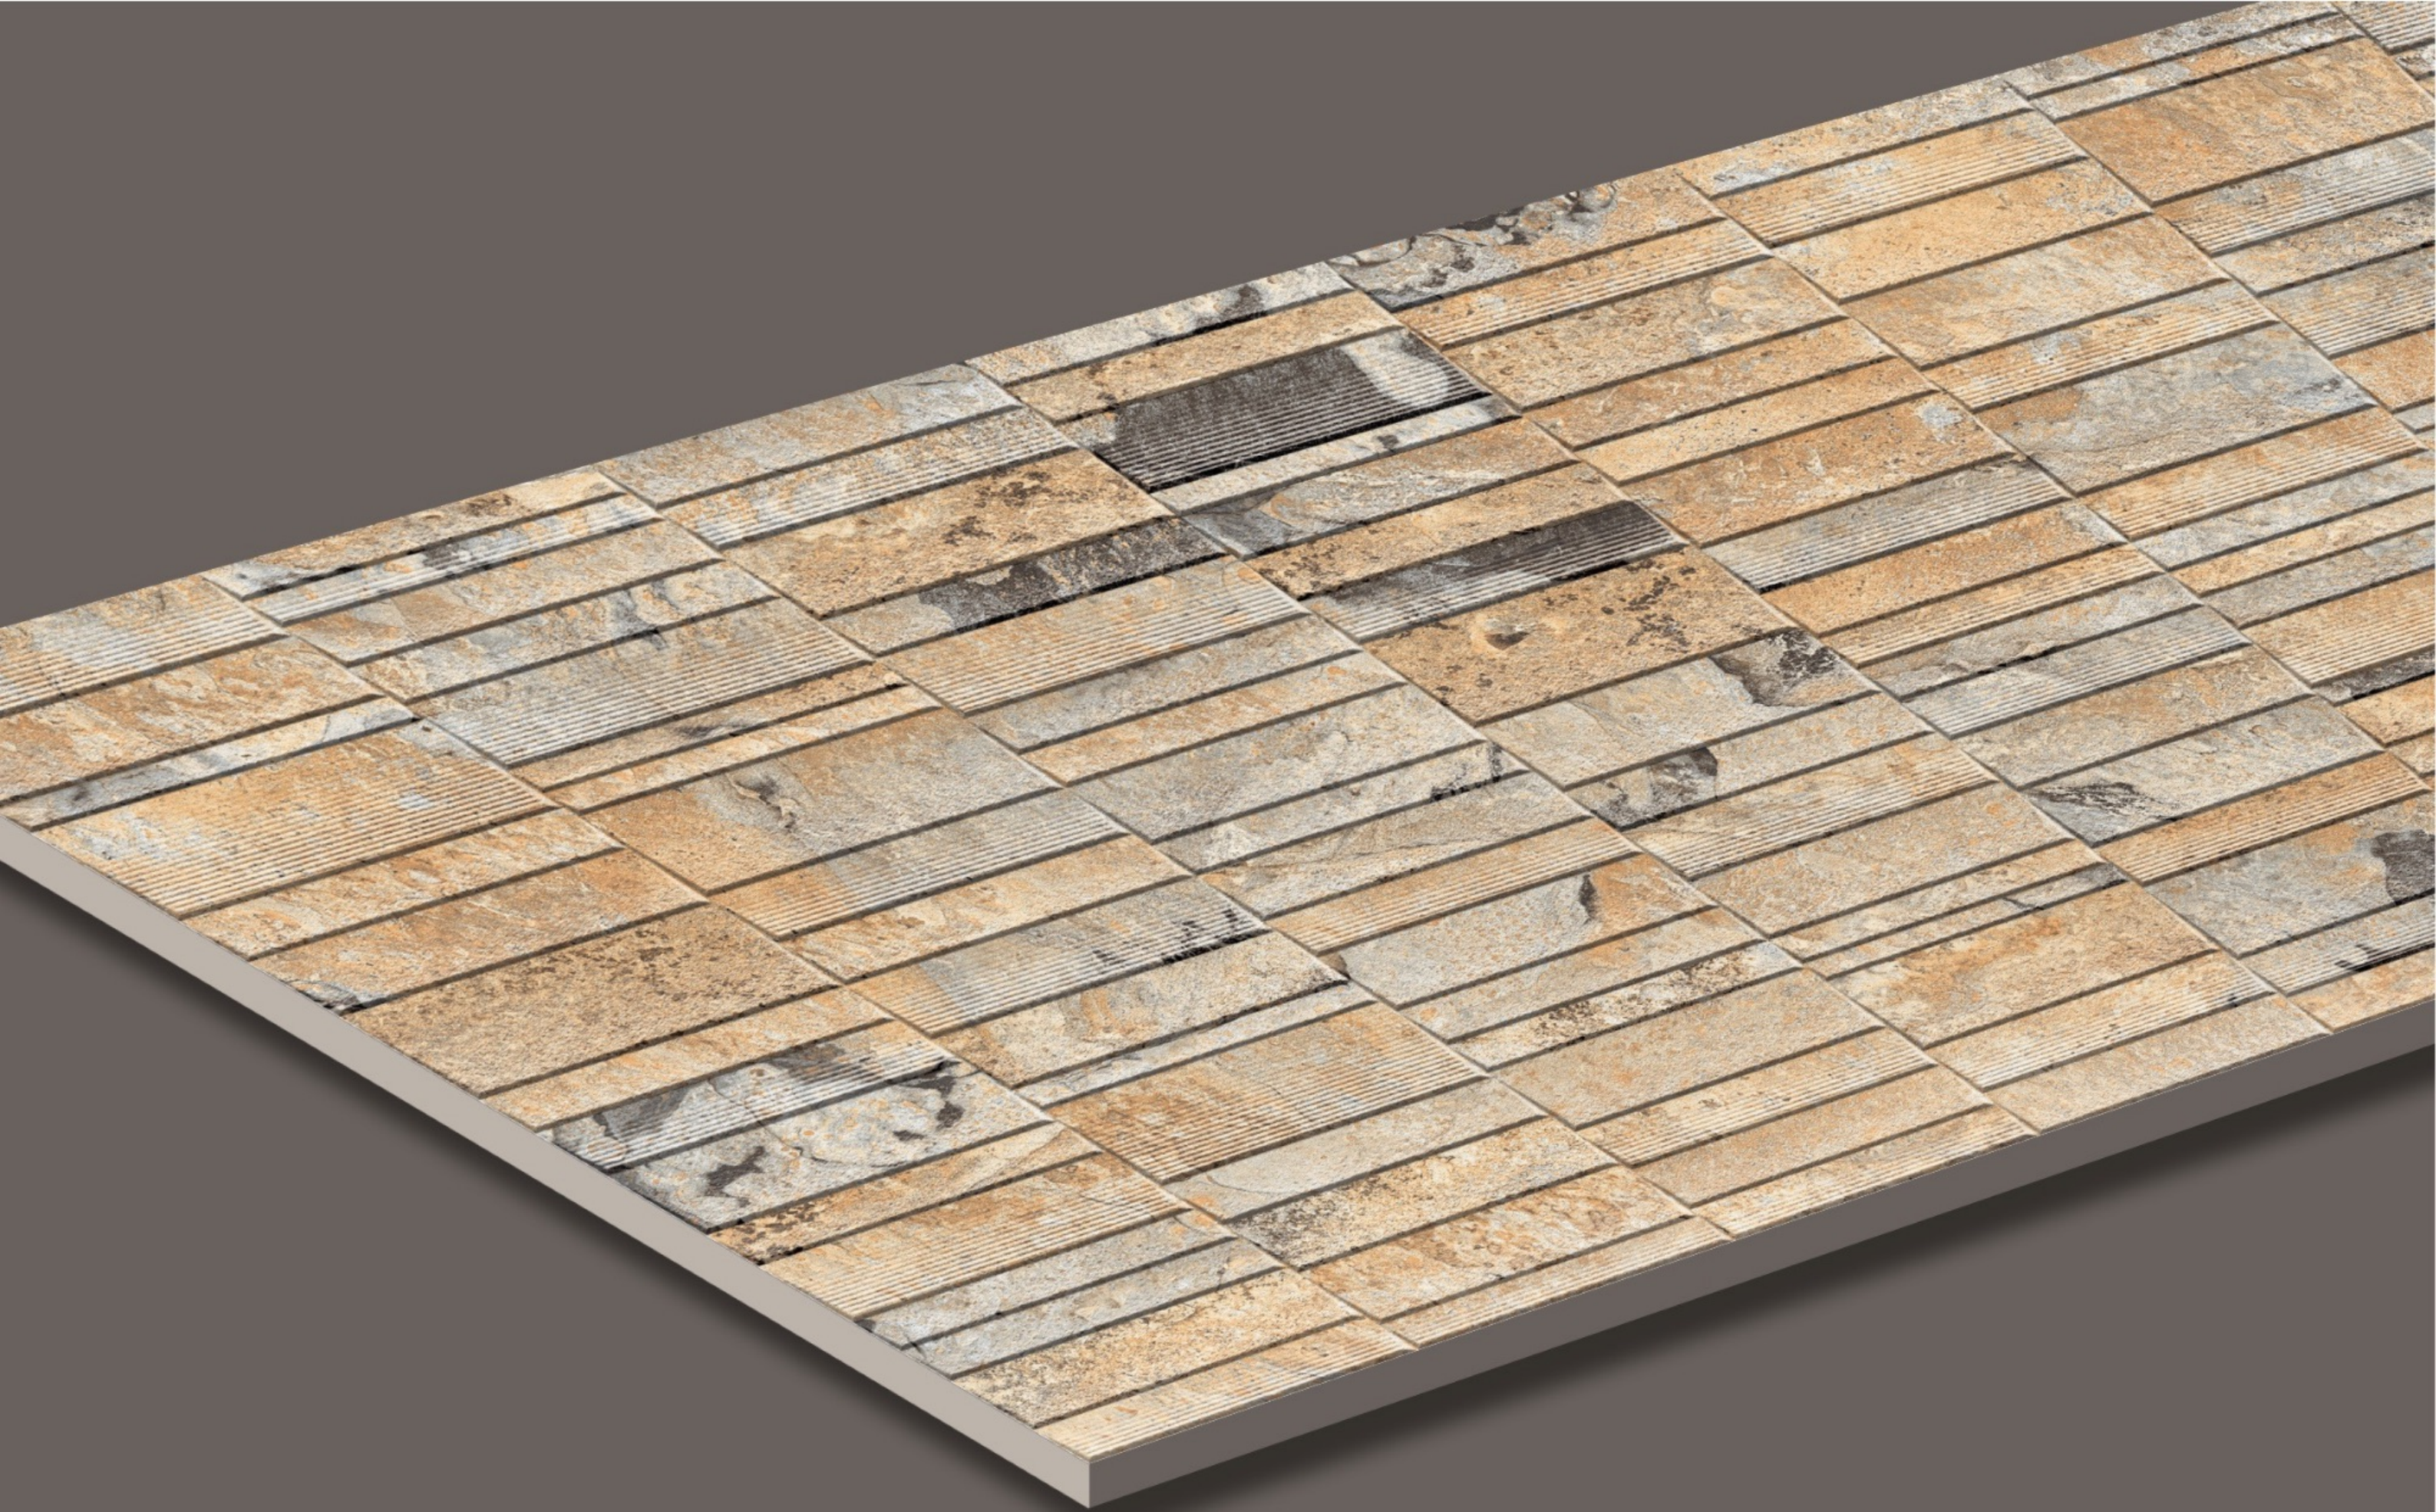

Size : 600X1200 mm Surface : matt

LASA STONE

3 Random

LASA BEIGE

Size : 600X1200 mm Surface : matt

MEXICO STONE

4 Random

MEXICO NATURAL