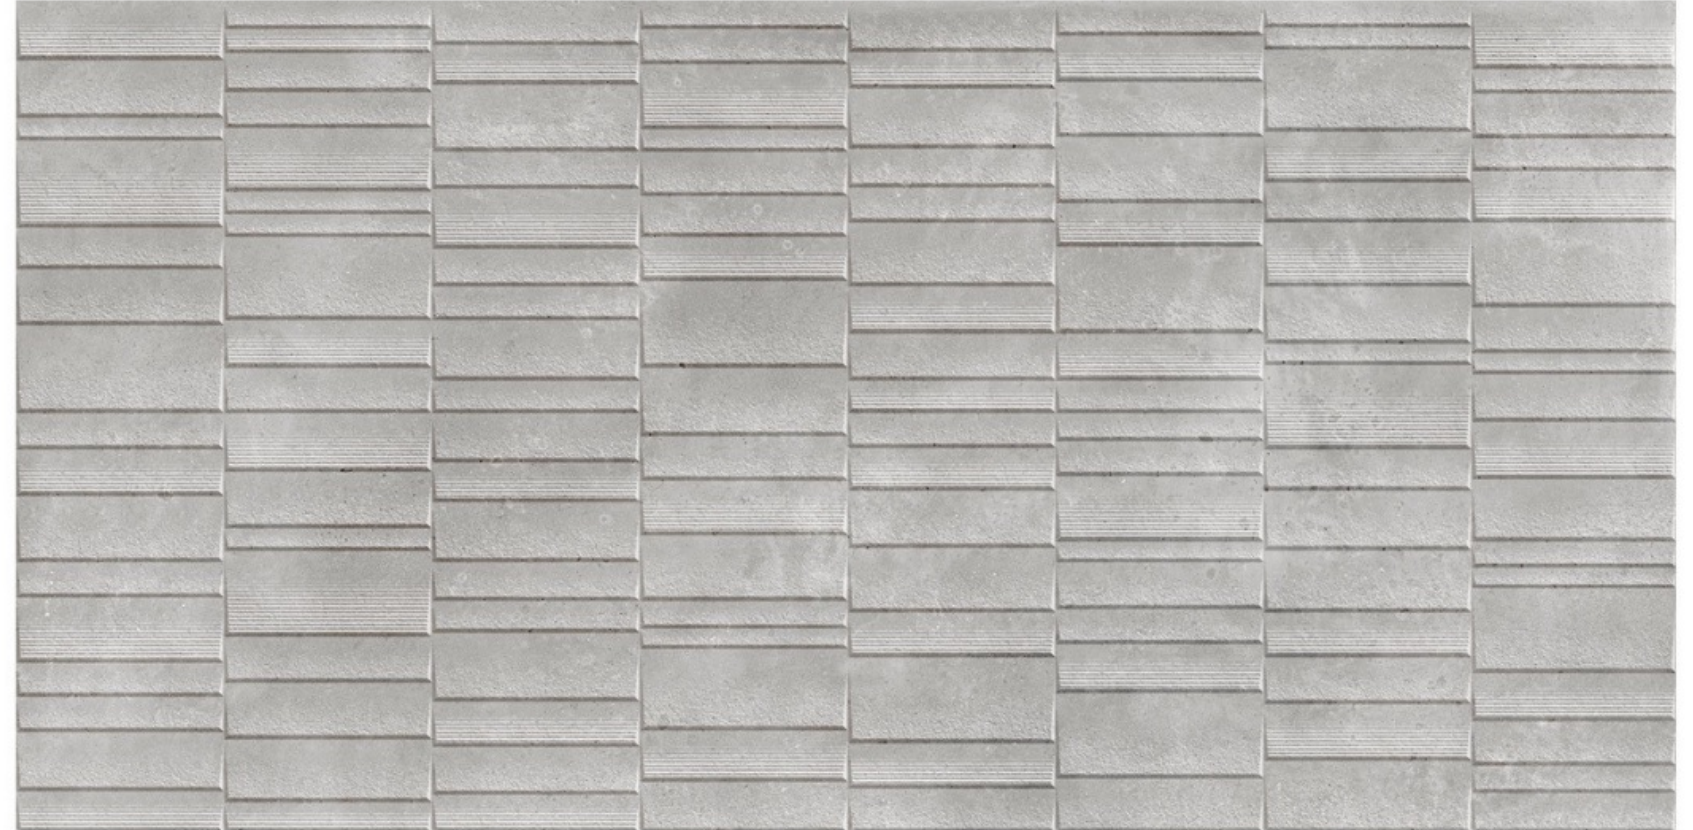

LAGOS CREMA

LAGOS STONE GREY

4 Random

LAGOS GREY

Size : 600X1200 mm Surface : matt

LAGOS STONE NATURAL

4 Random

LAGOS NATURAL