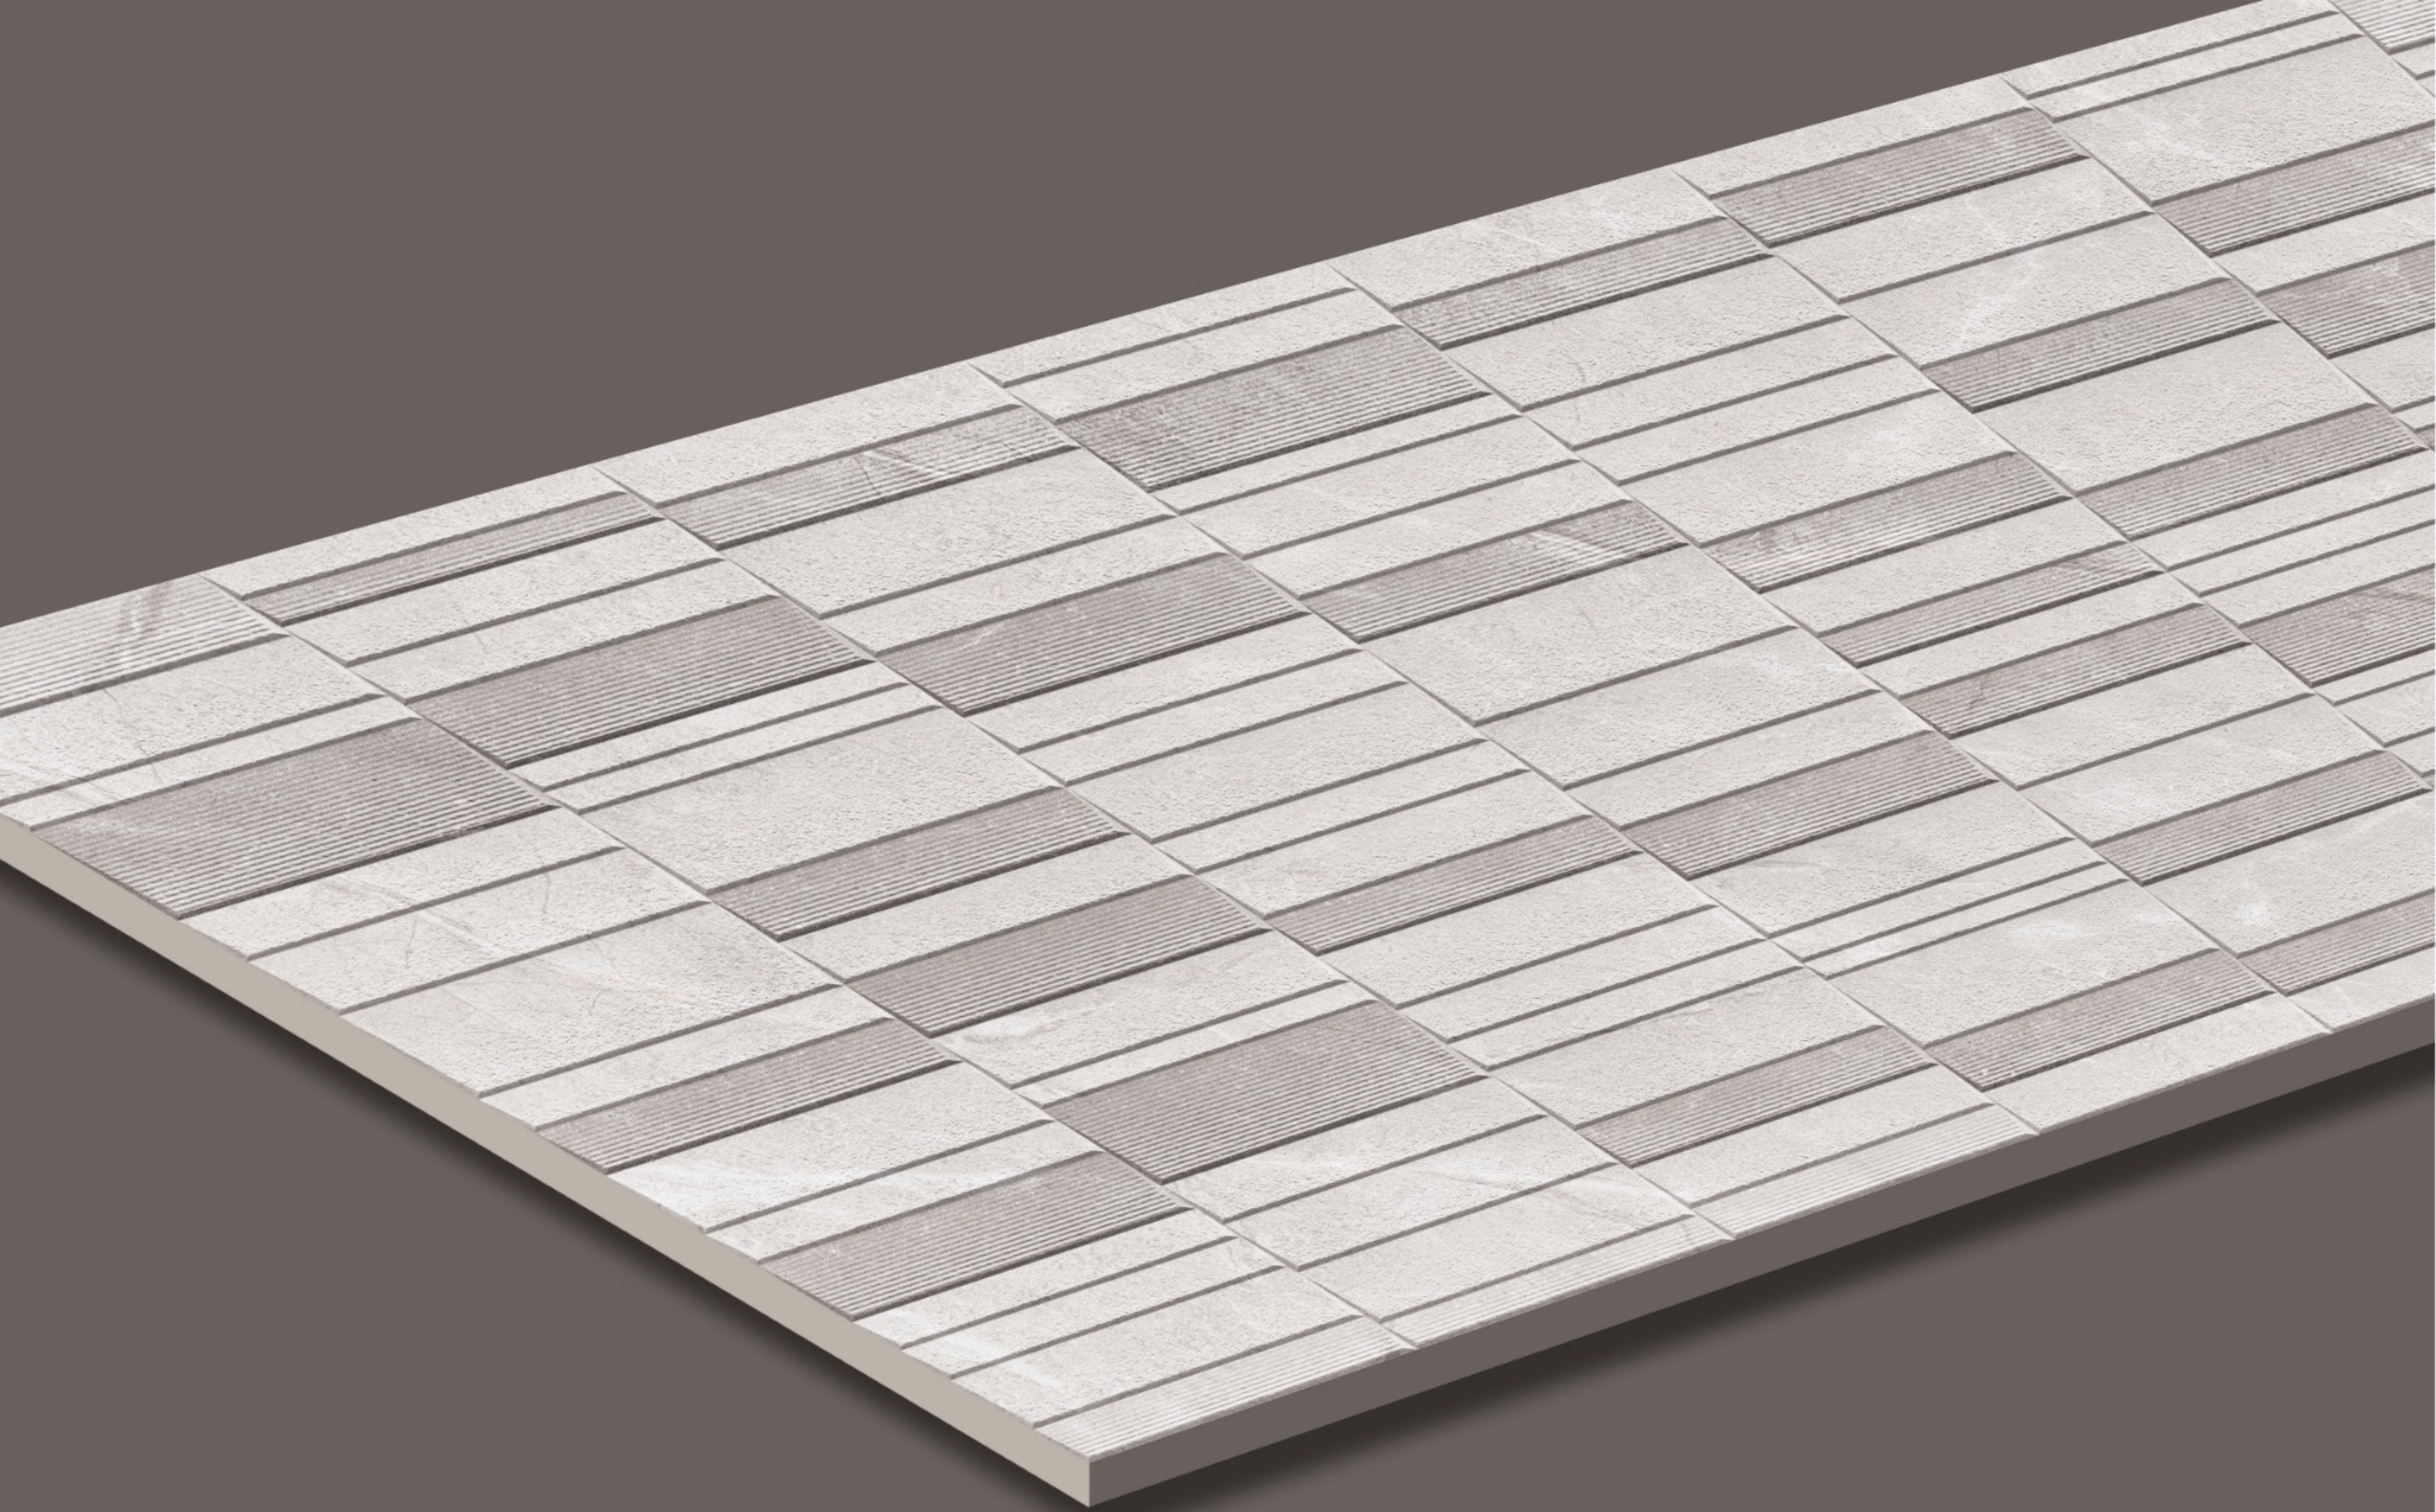

Size : 600X1200 mm Surface : matt

OSAKA STONE NERO

4 Random

OSAKA NERO

Size : 600X1200 mm Surface : matt

OSAKA STONE WHITE

4 Random

OSAKA WHITE

Size : 600X1200 mm Surface : matt

SHANGHAI STONE CHAWK

3 Random

SHANGHAI CHAWK

Size : 600X1200 mm Surface : matt

SHANGHAI STONE CREMA

3 Random

SHANGHAI CREMA