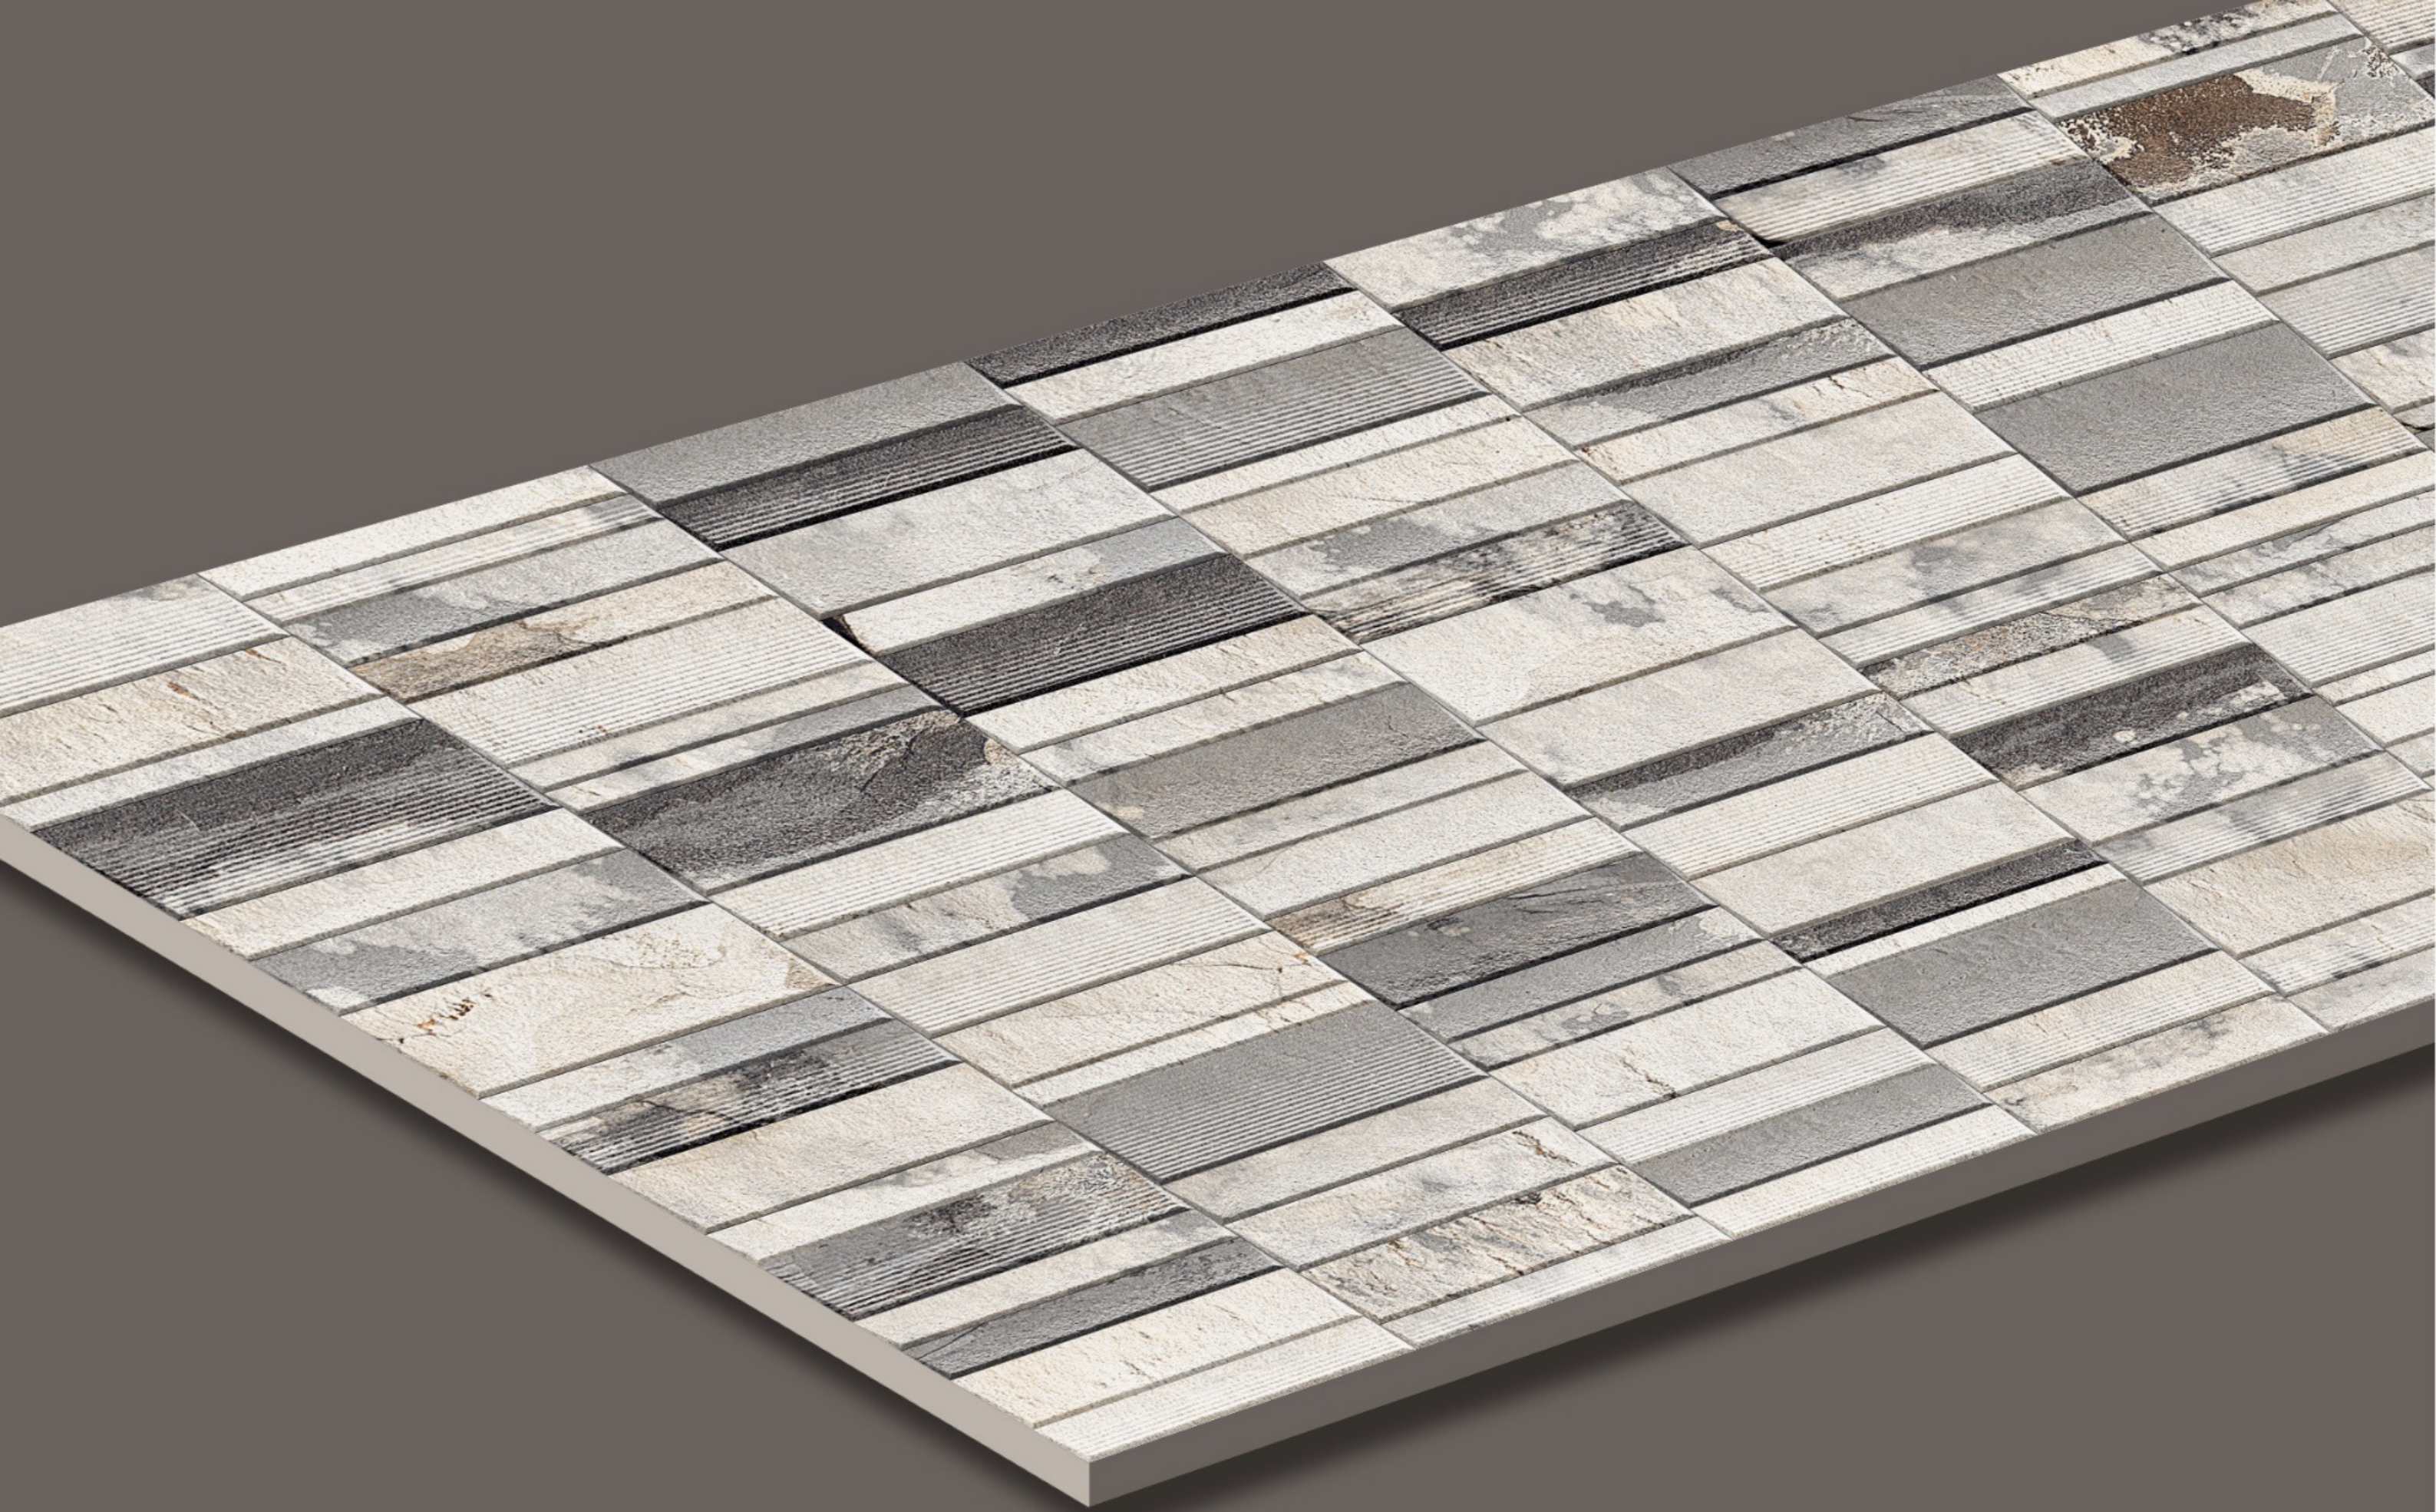

Malls

CAIRO STONE

3 Random

CAIRO NATURAL

Size : 600X1200 mm Surface : matt

DHAKA STONE BEIGE

3 Random

Size : 600X1200 mm Surface : matt