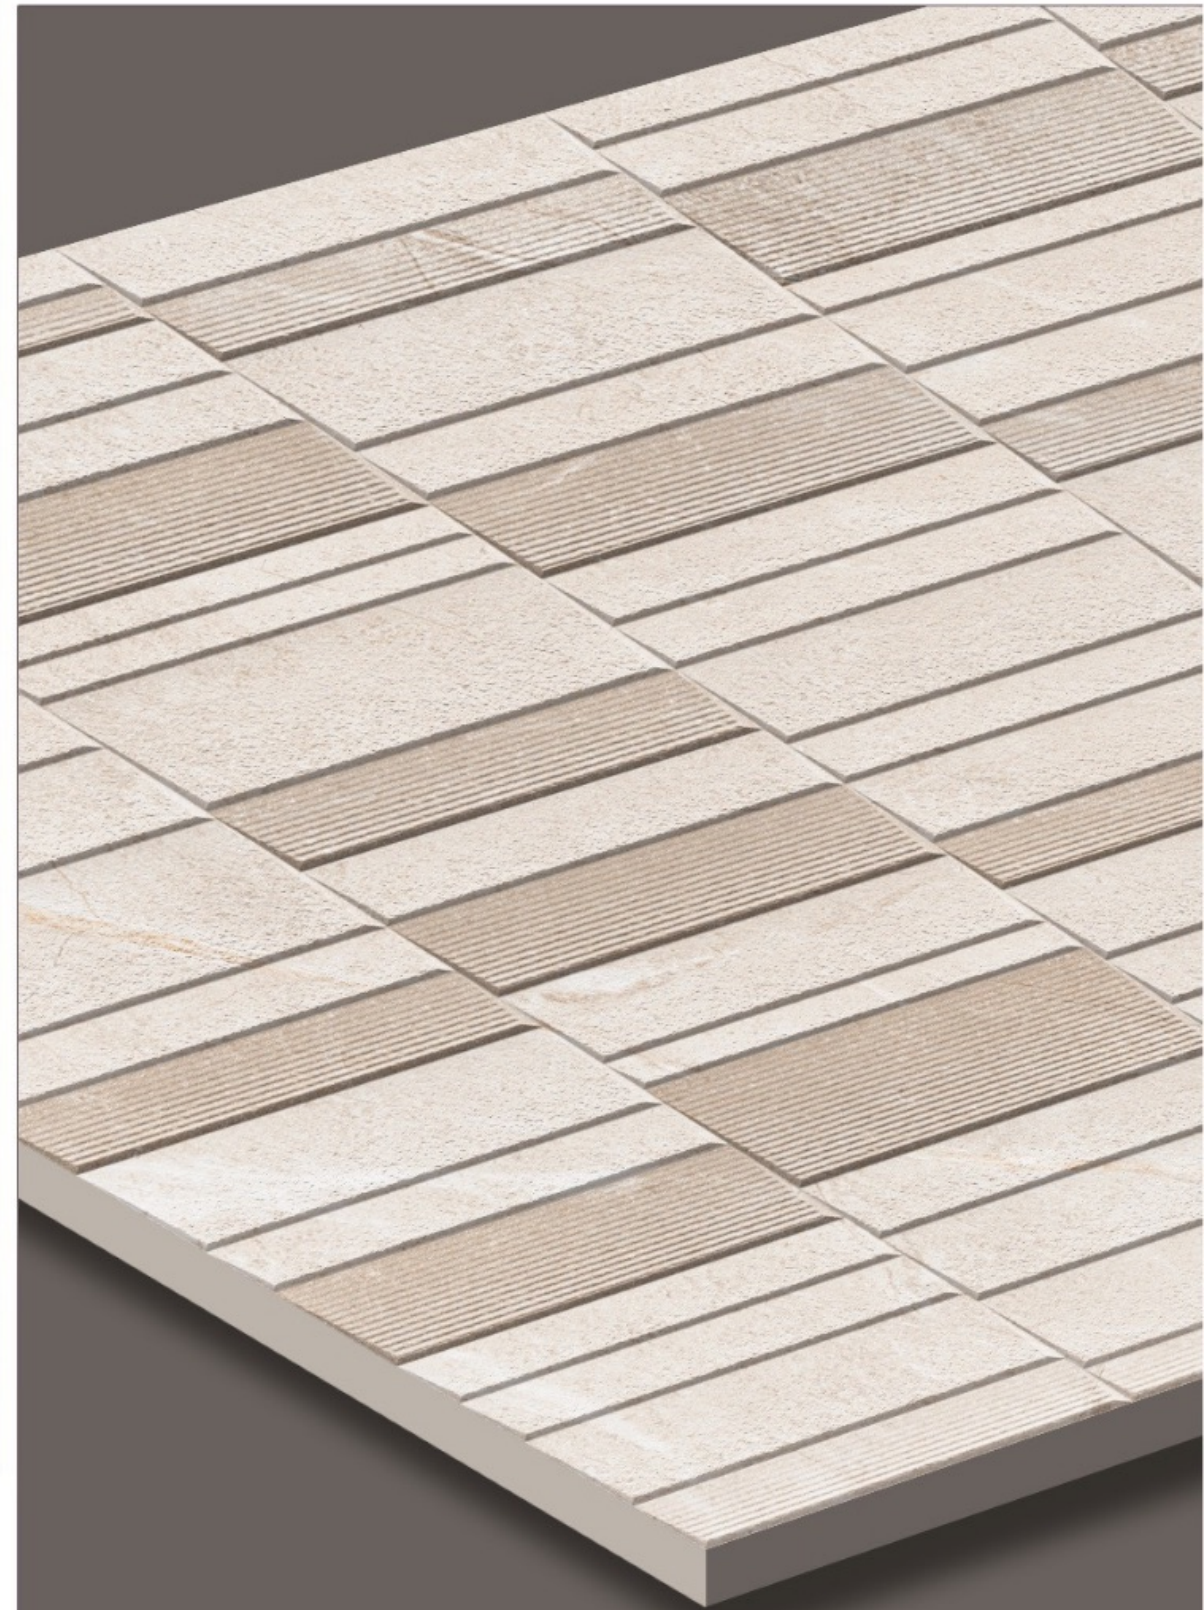

Size : 600X1200 mm Surface : matt

SHANGHAI STONE CHAWK

3 Random

SHANGHAI CHAWK

Size : 600X1200 mm Surface : matt

SHANGHAI STONE CREMA

3 Random

SHANGHAI CREMA