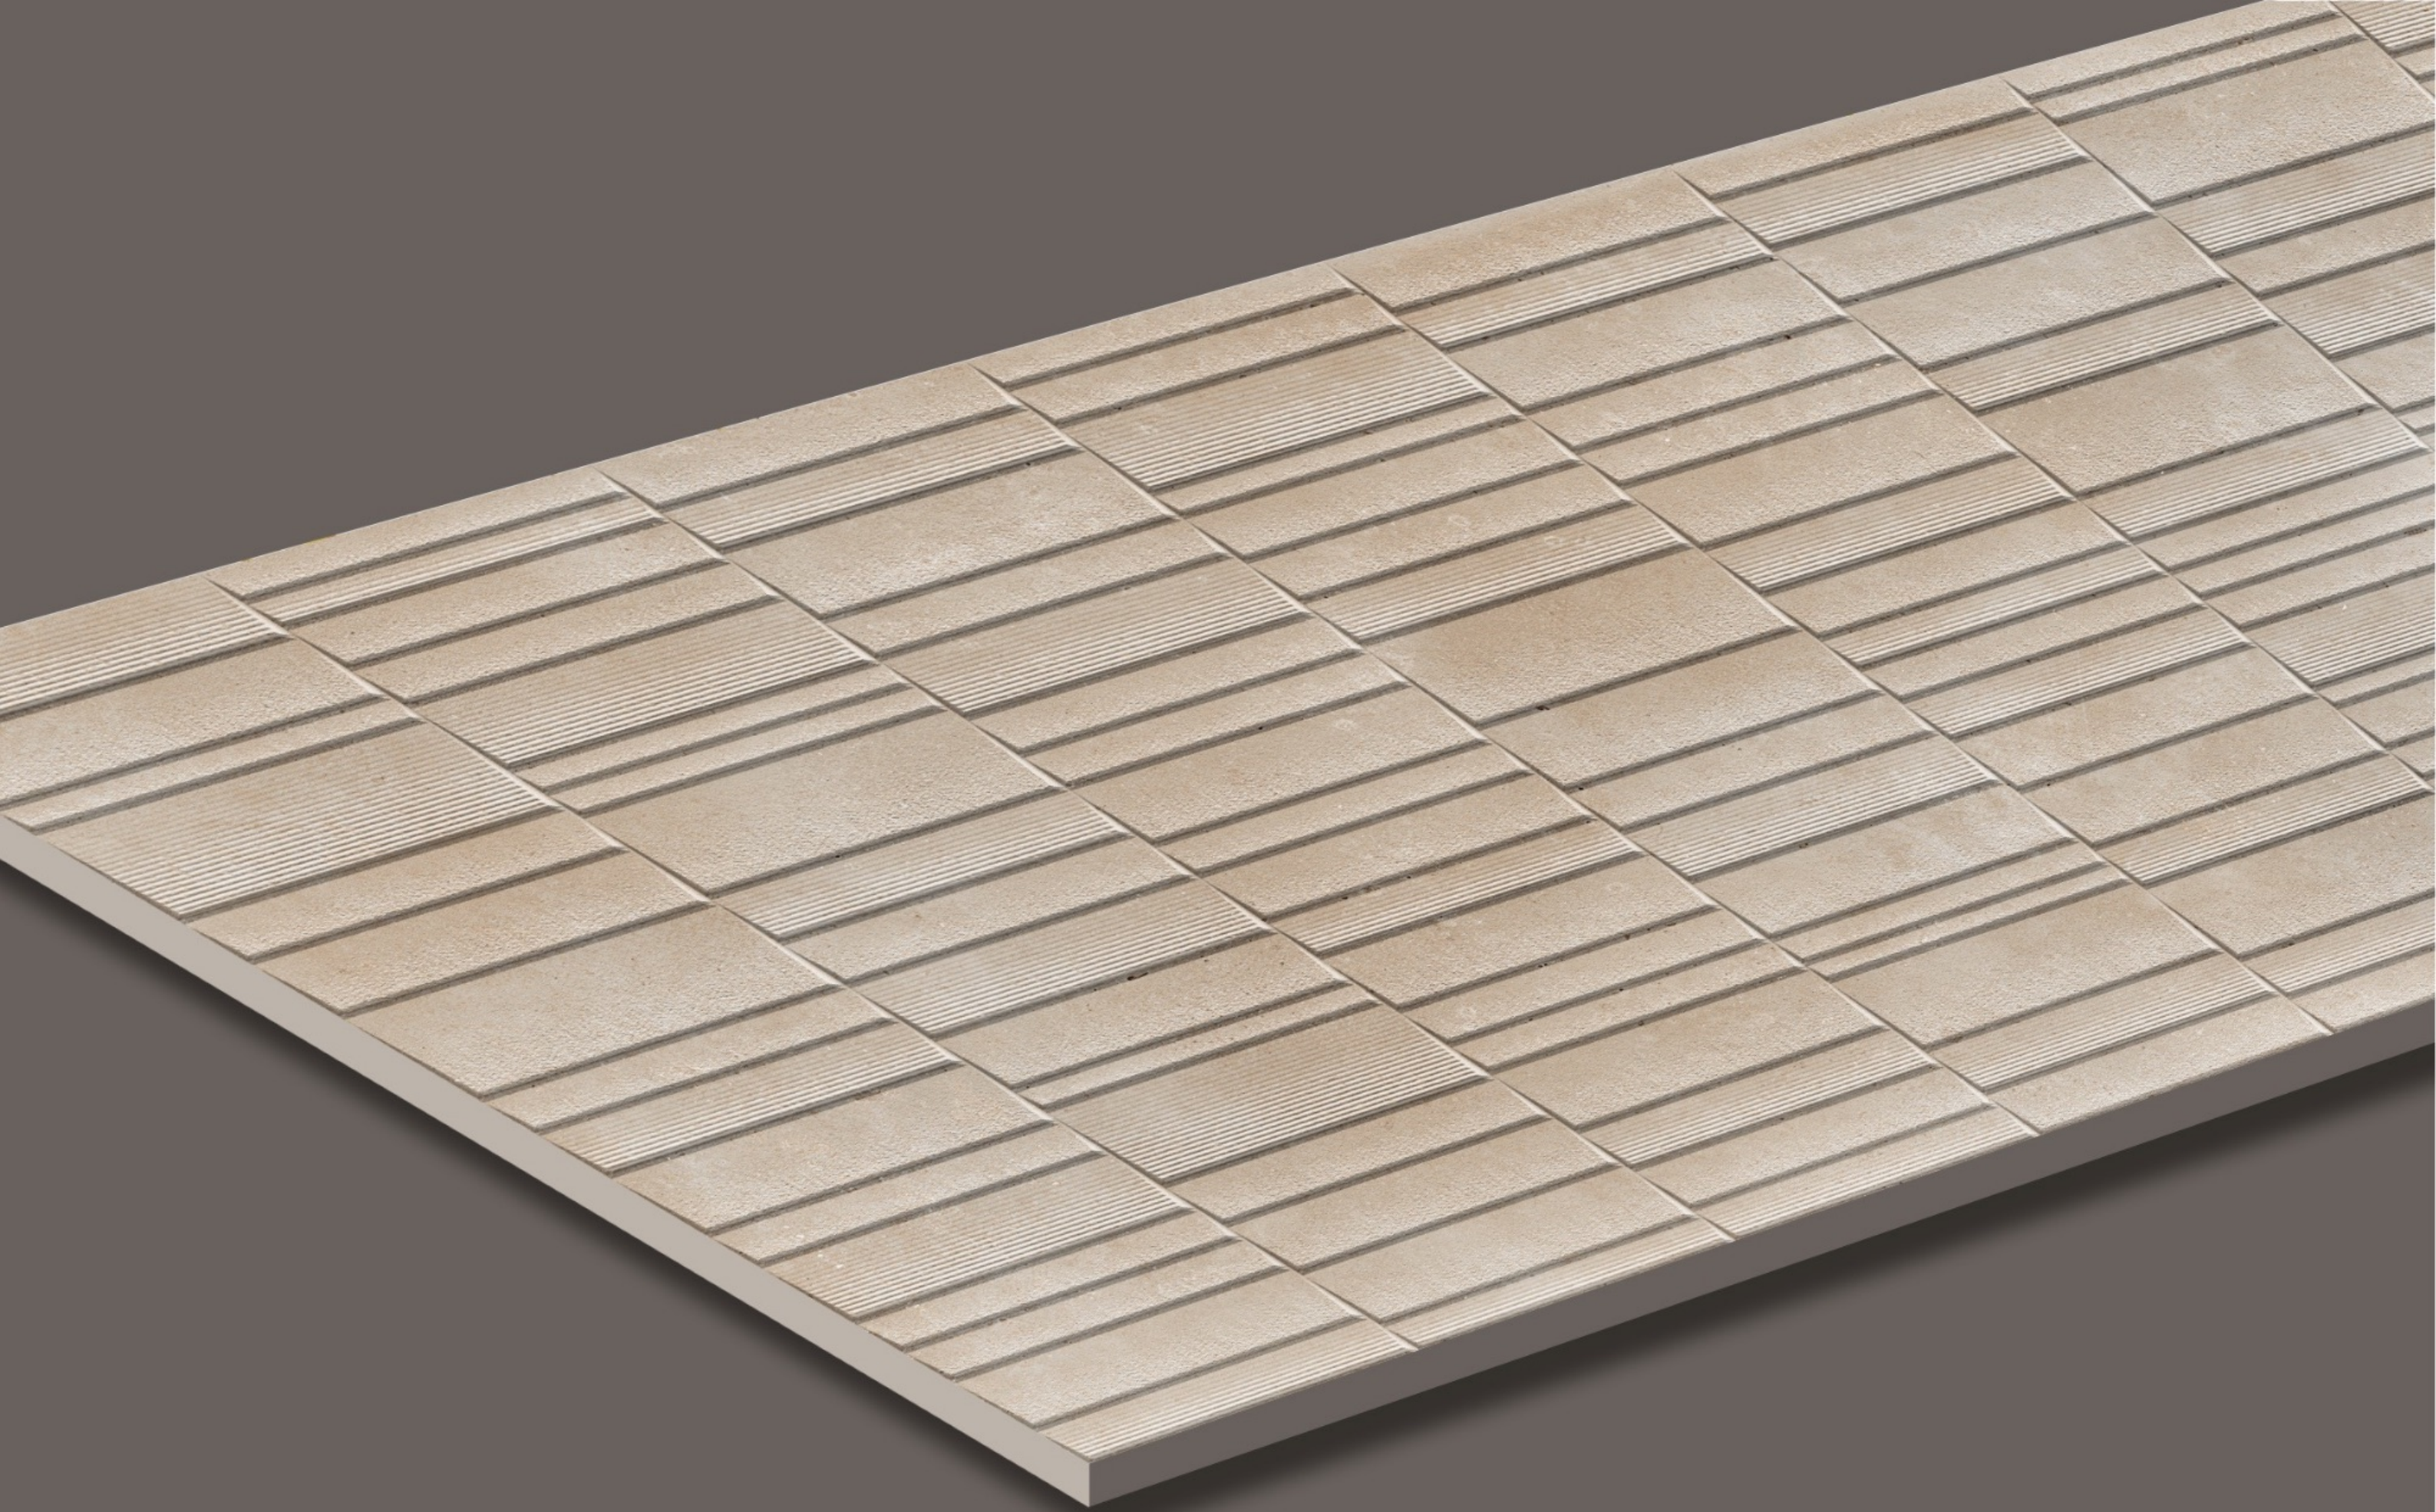

DHAKA GREY

LAGOS STONE BROWN

4 Random

LAGOS BROWN

Size : 600X1200 mm Surface : matt

LAGOS STONE CREMA

4 Random

Size : 600X1200 mm Surface : matt