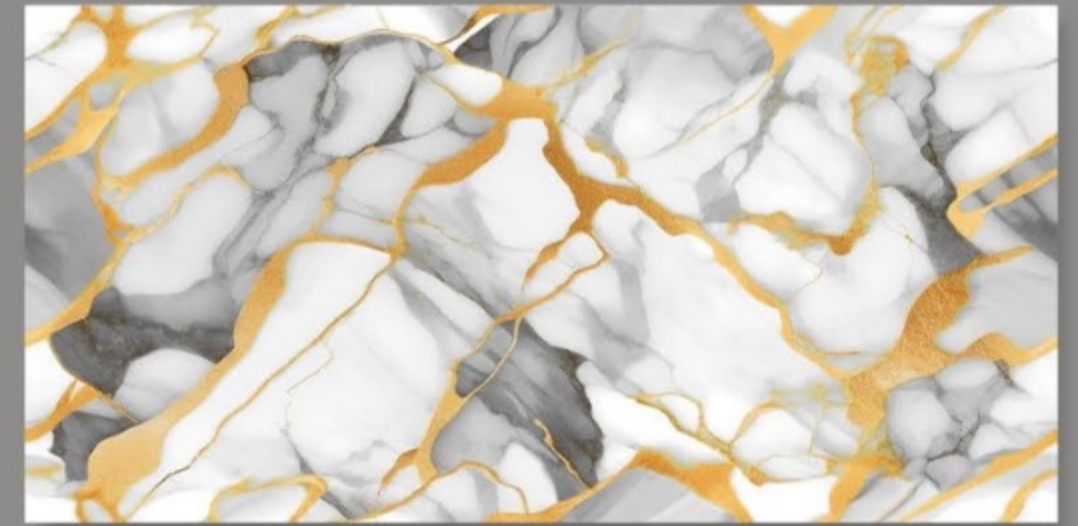

surface
Glossy

Faces
2

EM_OPULENT BLUE

EM_OPULENT
GREY

size
600x1200mm

surface
Glossy

Faces
2

EM_OPULENT GREY