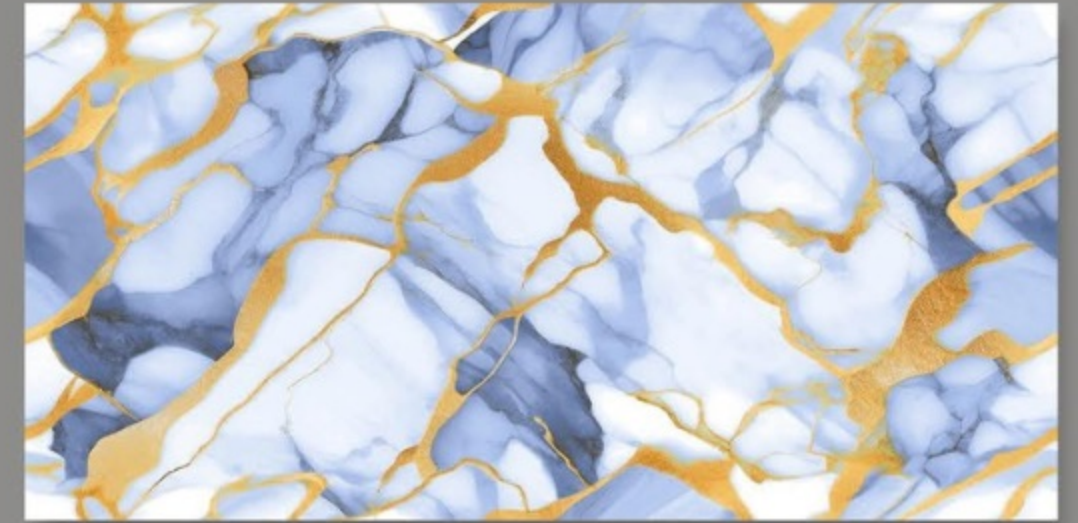

EM_OPULENT
BLUE

size
600x1200mm

surface
Glossy

Faces
2

EM_OPULENT BLUE