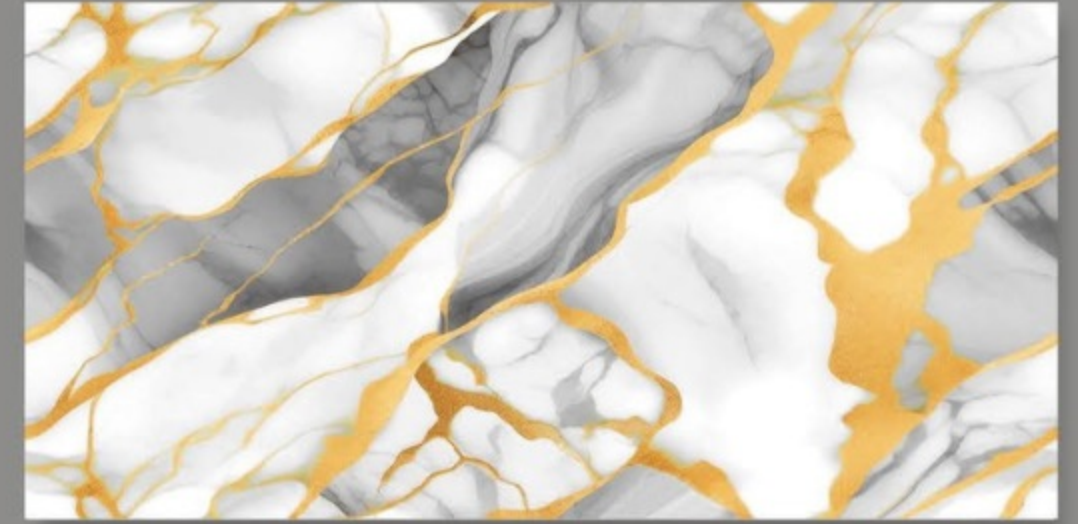

surface
Glossy

Faces
2

EM_OPULENT BLUE

EM_OPULENT
GREY

size
600x1200mm

surface
Glossy

Faces
2

EM_OPULENT GREY