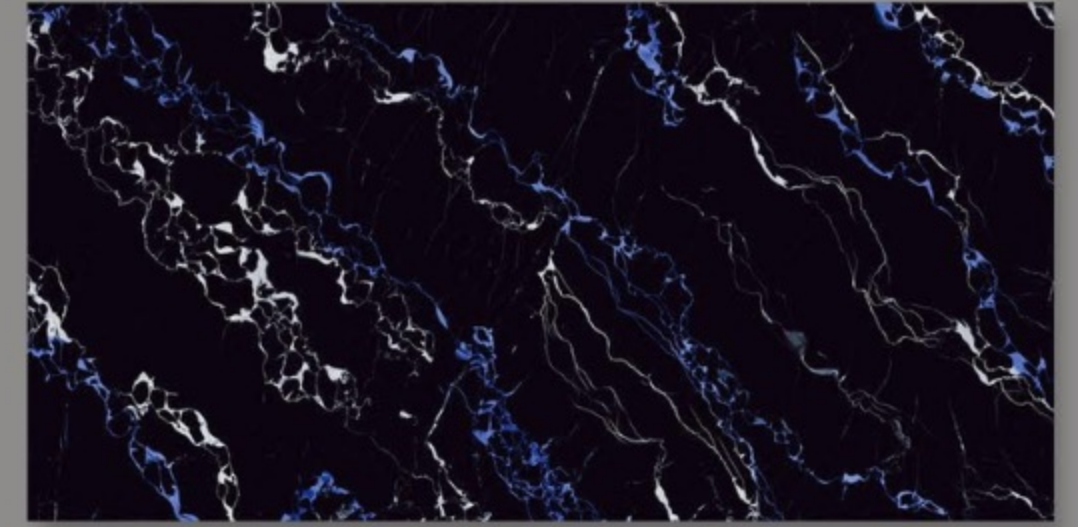

Faces
4

ROYAL BLUE

ORINDA BLUE

size
600x1200mm

surface
Super High Glossy

Faces
4

ORINDA BLUE

Customer Care: +91 96869 64145