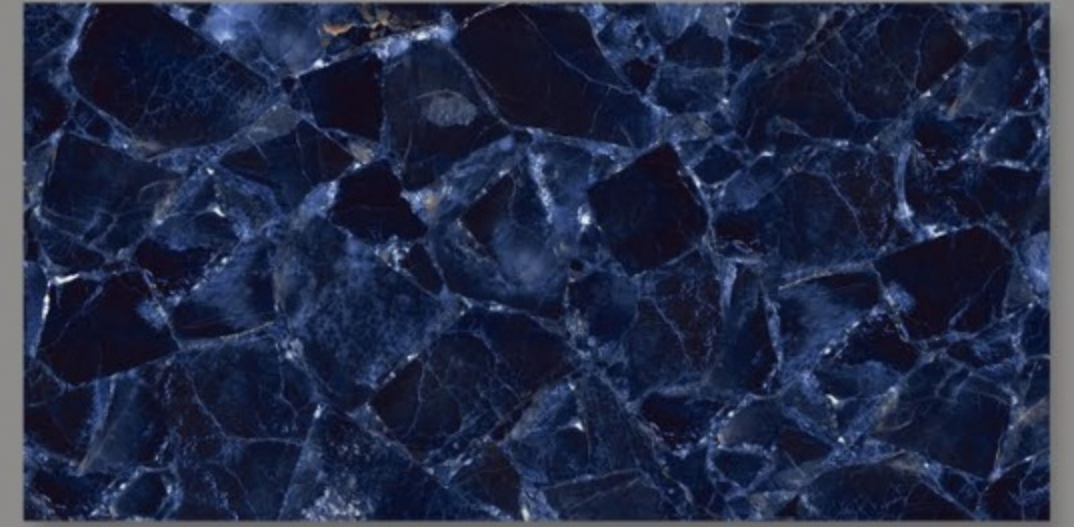

ROYAL BLUE

size
600x1200mm

surface
High Glossy

Faces
4

ROYAL BLUE