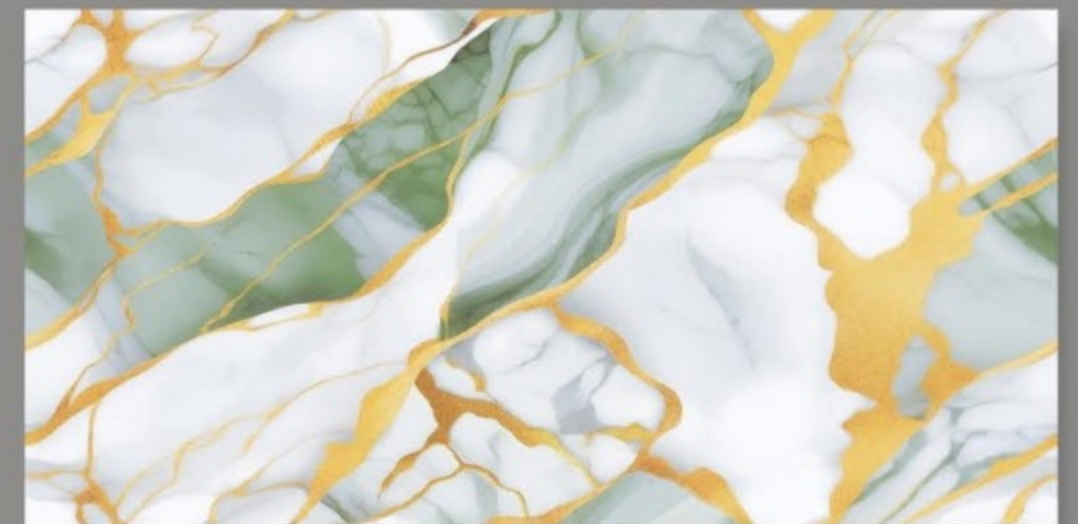

EM_OPULENT GREEN

size
600x1200mm

surface
Glossy

Faces
2

EM_OPULENT GREEN

EM_FRITTA
AQUA

size
600x1200mm

surface
Glossy