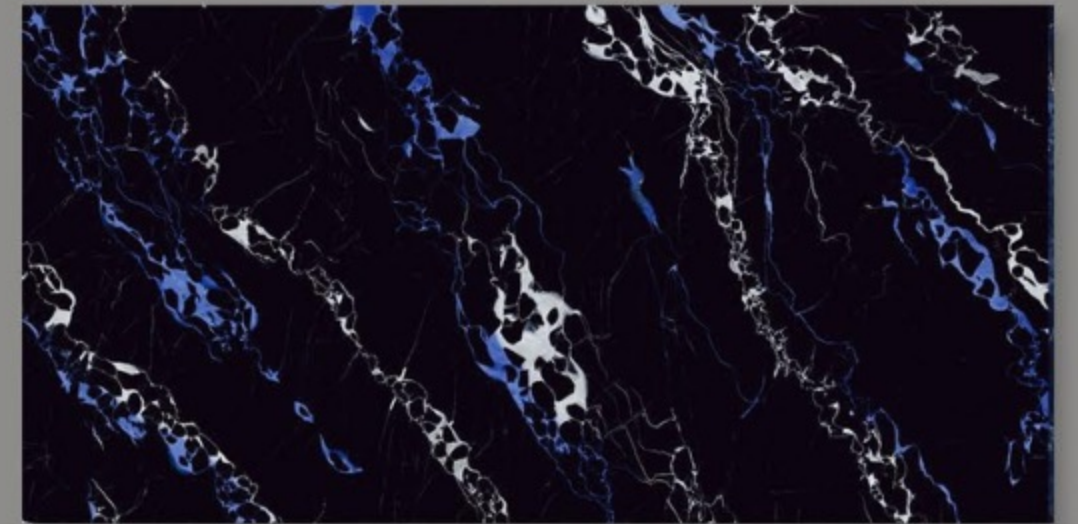

Faces
4

ROYAL BLUE

ORINDA BLUE

size
600x1200mm

surface
Super High Glossy

Faces
4

ORINDA BLUE

Customer Care: +91 96869 64145