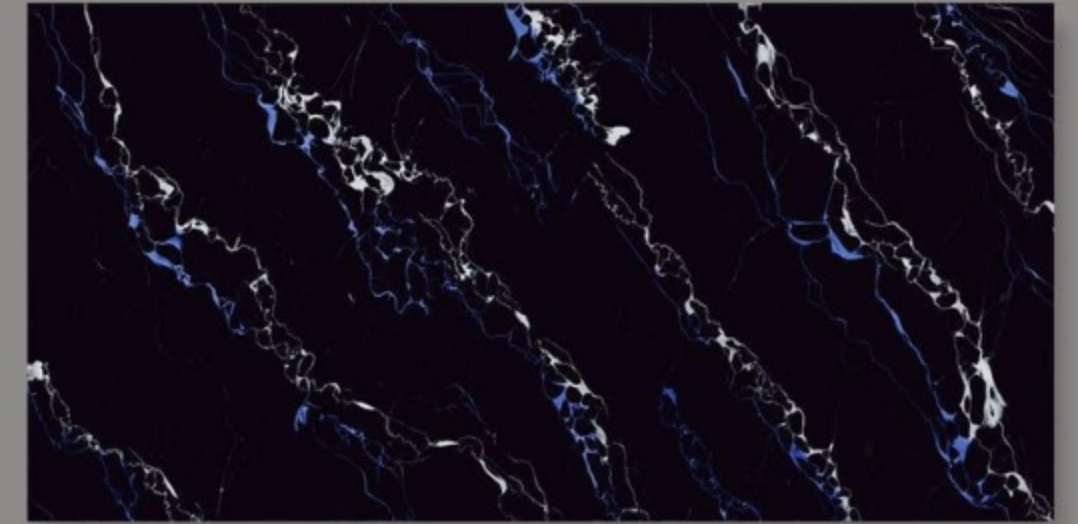

Faces
4

ROYAL BLUE

ORINDA BLUE

size
600x1200mm

surface
Super High Glossy

Faces
4

ORINDA BLUE

Customer Care: +91 96869 64145