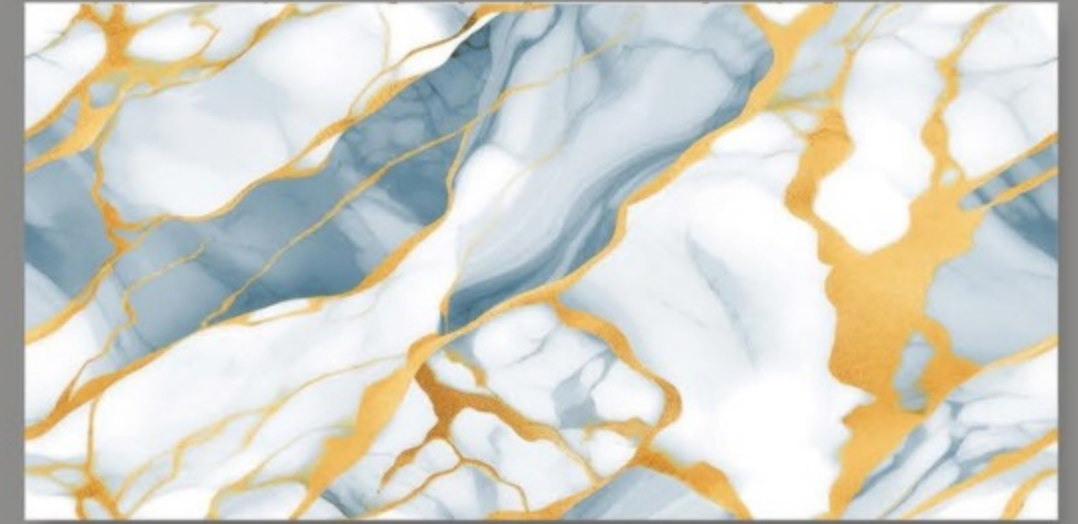

EM_DELUXE GOLD

EM_OPULENT
AQUA

size
600x1200mm

surface
Glossy

Faces
2

EM_OPULENT AQUA

EM_OPULENT
BLUE

size
600x1200mm