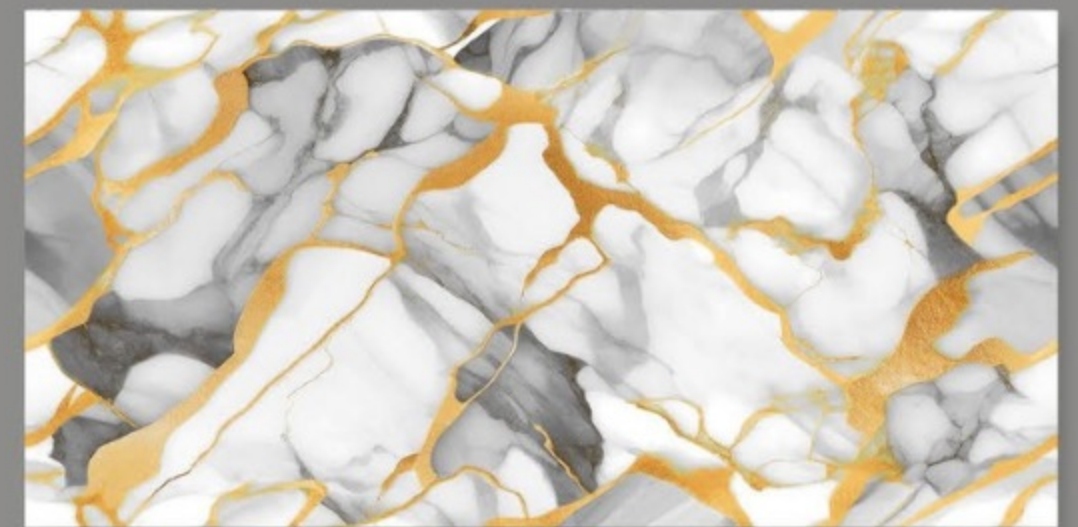

surface
Glossy

Faces
2

EM_OPULENT BLUE

EM_OPULENT
GREY

size
600x1200mm

surface
Glossy

Faces
2

EM_OPULENT GREY