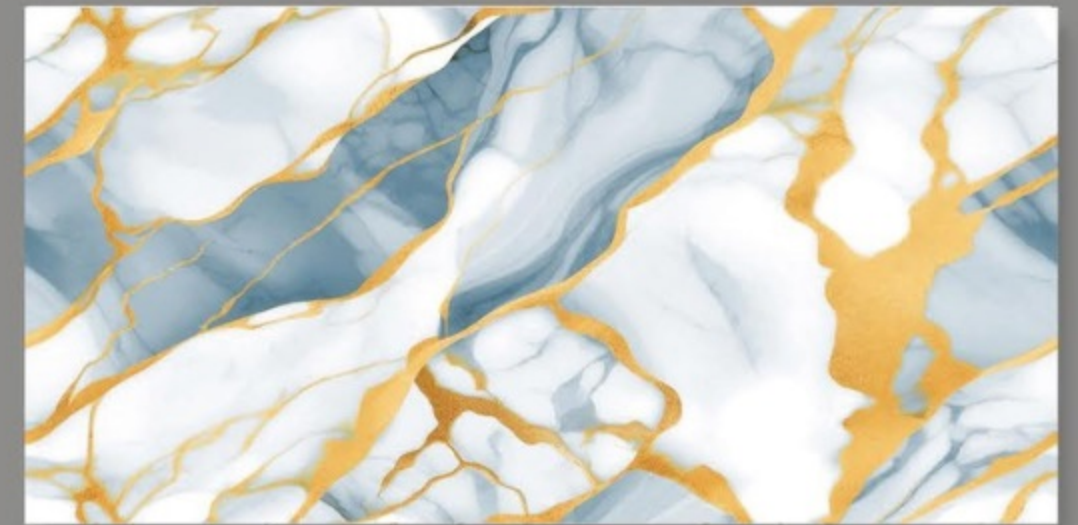

EM_DELUXE GOLD

EM_OPULENT
AQUA

size
600x1200mm

surface
Glossy

Faces
2

EM_OPULENT AQUA

EM_OPULENT
BLUE

size
600x1200mm