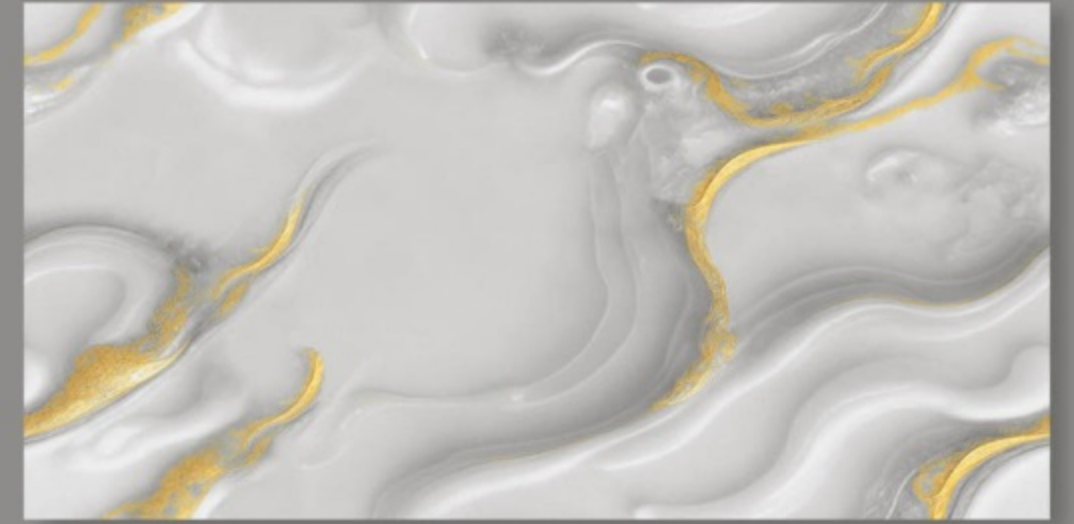

EM_FRITTA
GREY

size
600x1200mm

surface
Glossy

Faces
3

EM_FRITTA GREY