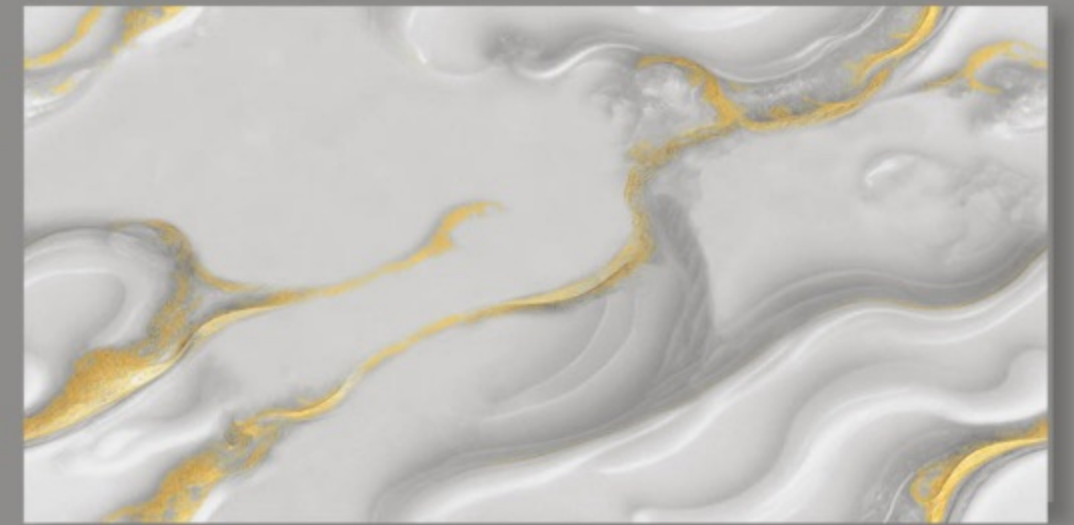

EM_FRITTA
GREY

size
600x1200mm

surface
Glossy

Faces
3

EM_FRITTA GREY