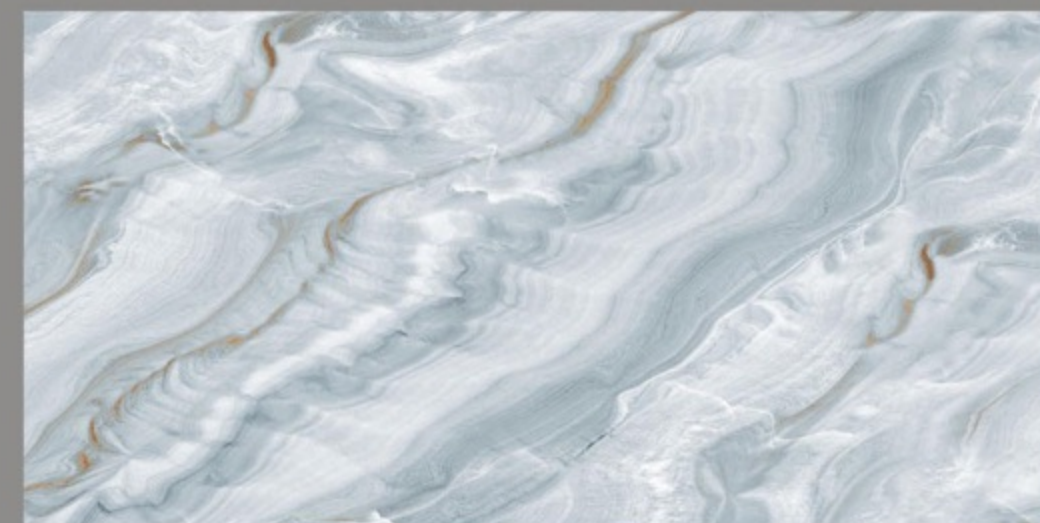

EM_LIBECCIO AQUA

SEONI BLUE

size
600x1200mm

surface
Glossy

Faces
5

SEONI BLUE

HIGH GLOSSY
&
SUPER HIGH GLOSSY
COLLECTION

ASTER BLUE