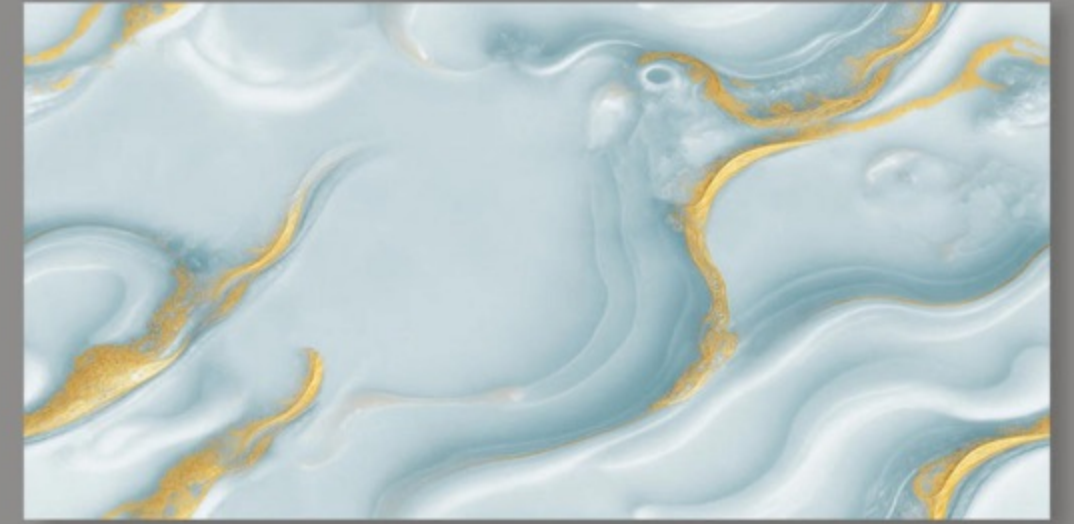

EM_FRITTA
AQUA

size
600x1200mm

surface
Glossy

Faces
3

EM_FRITTA AQUA