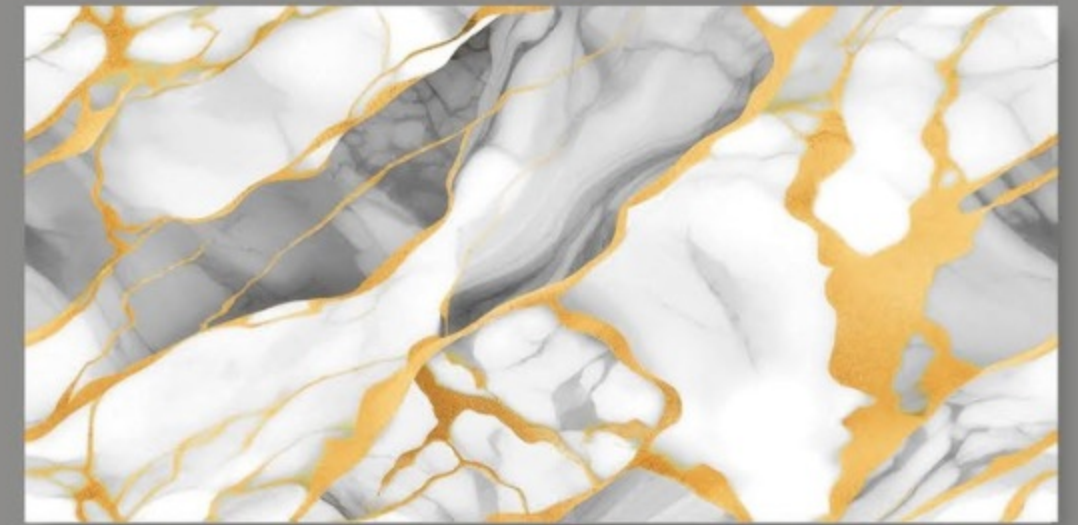

surface
Glossy

Faces
2

EM_OPULENT BLUE

EM_OPULENT
GREY

size
600x1200mm

surface
Glossy

Faces
2

EM_OPULENT GREY