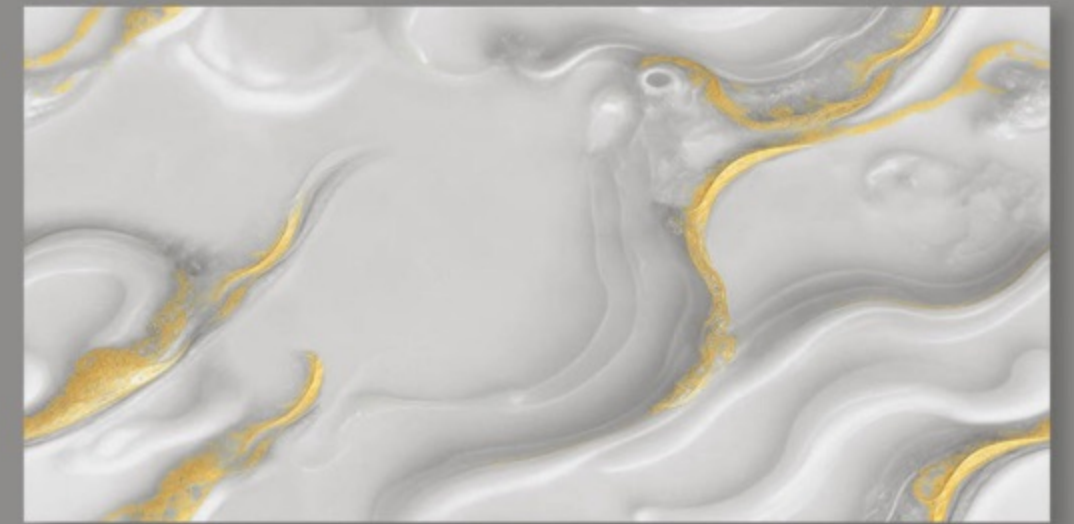

EM_FRITTA
GREY

size
600x1200mm

surface
Glossy

Faces
3

EM_FRITTA GREY