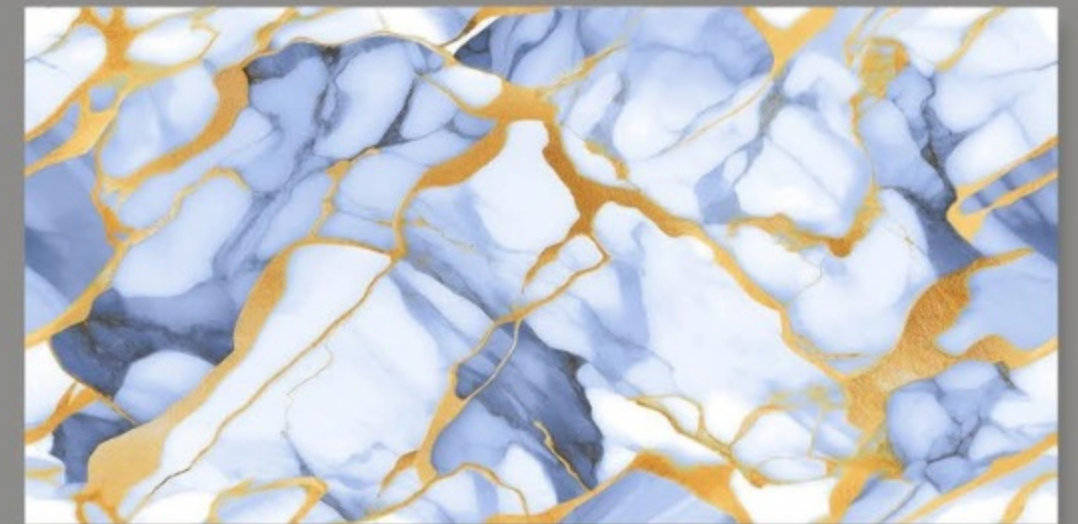

EM_OPULENT
BLUE

size
600x1200mm

surface
Glossy

Faces
2

EM_OPULENT BLUE