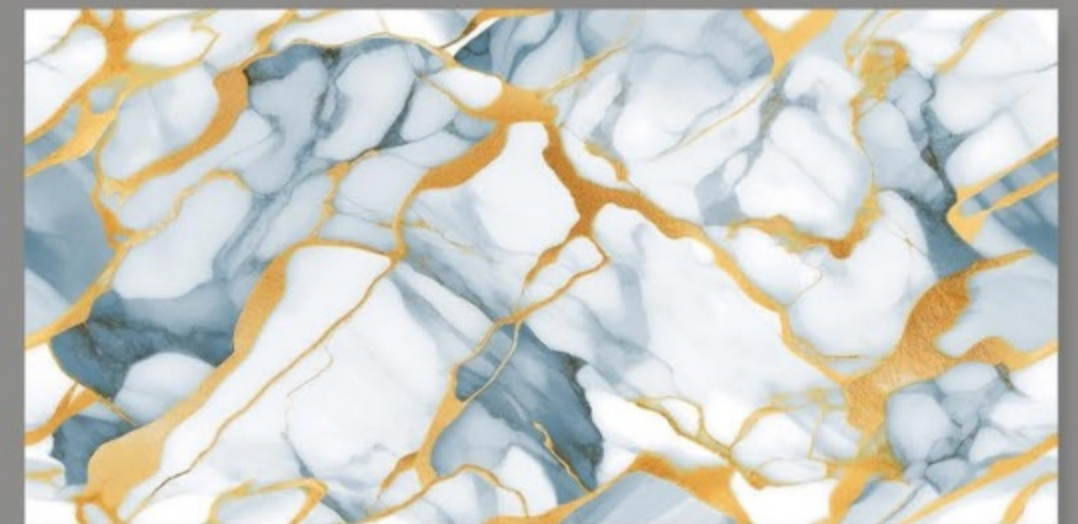

EM_DELUXE GOLD

EM_OPULENT
AQUA

size
600x1200mm

surface
Glossy

Faces
2

EM_OPULENT AQUA

EM_OPULENT
BLUE

size
600x1200mm