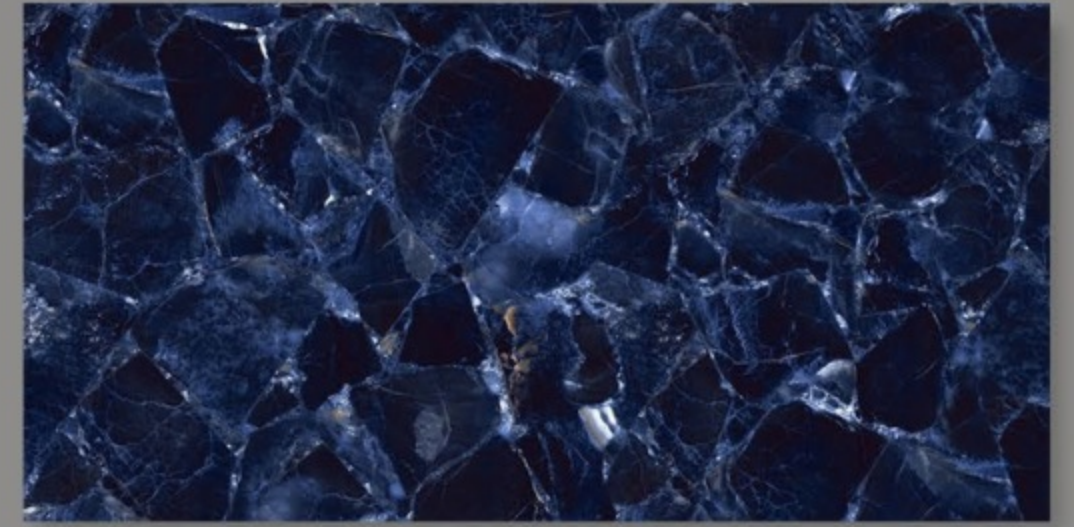

ROYAL BLUE

size
600x1200mm

surface
High Glossy

Faces
4

ROYAL BLUE