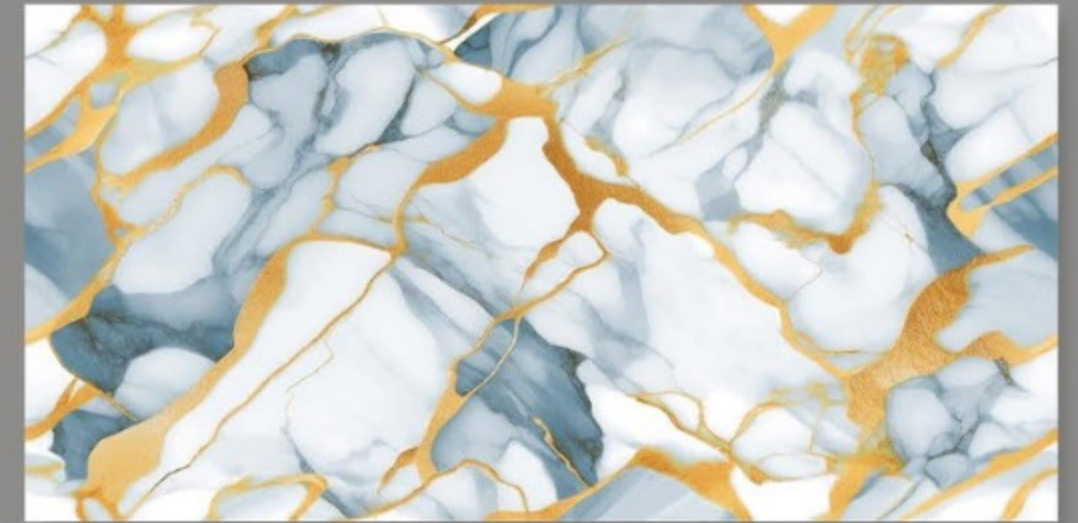

EM_DELUXE GOLD

EM_OPULENT
AQUA

size
600x1200mm

surface
Glossy

Faces
2

EM_OPULENT AQUA

EM_OPULENT
BLUE

size
600x1200mm