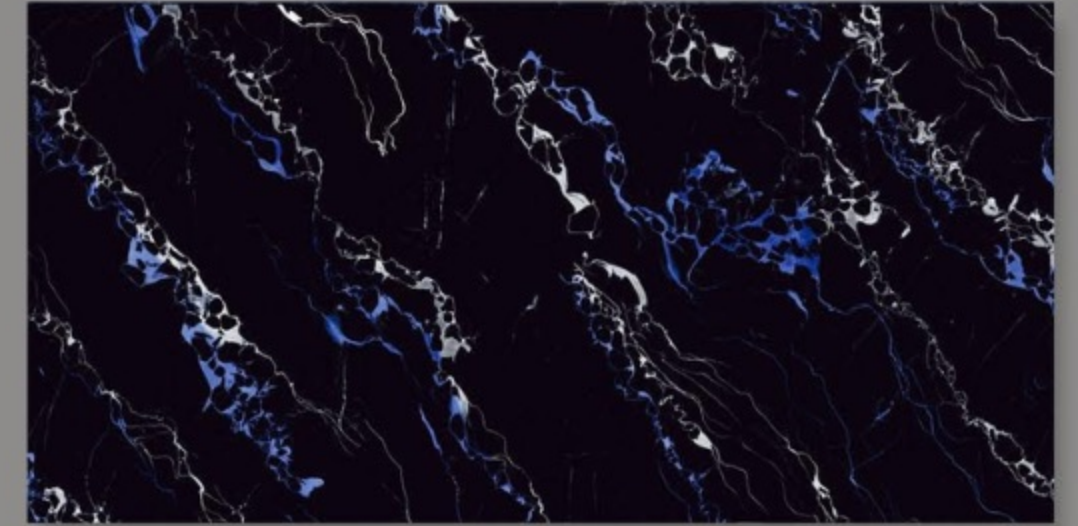

Faces
4

ROYAL BLUE

ORINDA BLUE

size
600x1200mm

surface
Super High Glossy

Faces
4

ORINDA BLUE

Customer Care: +91 96869 64145