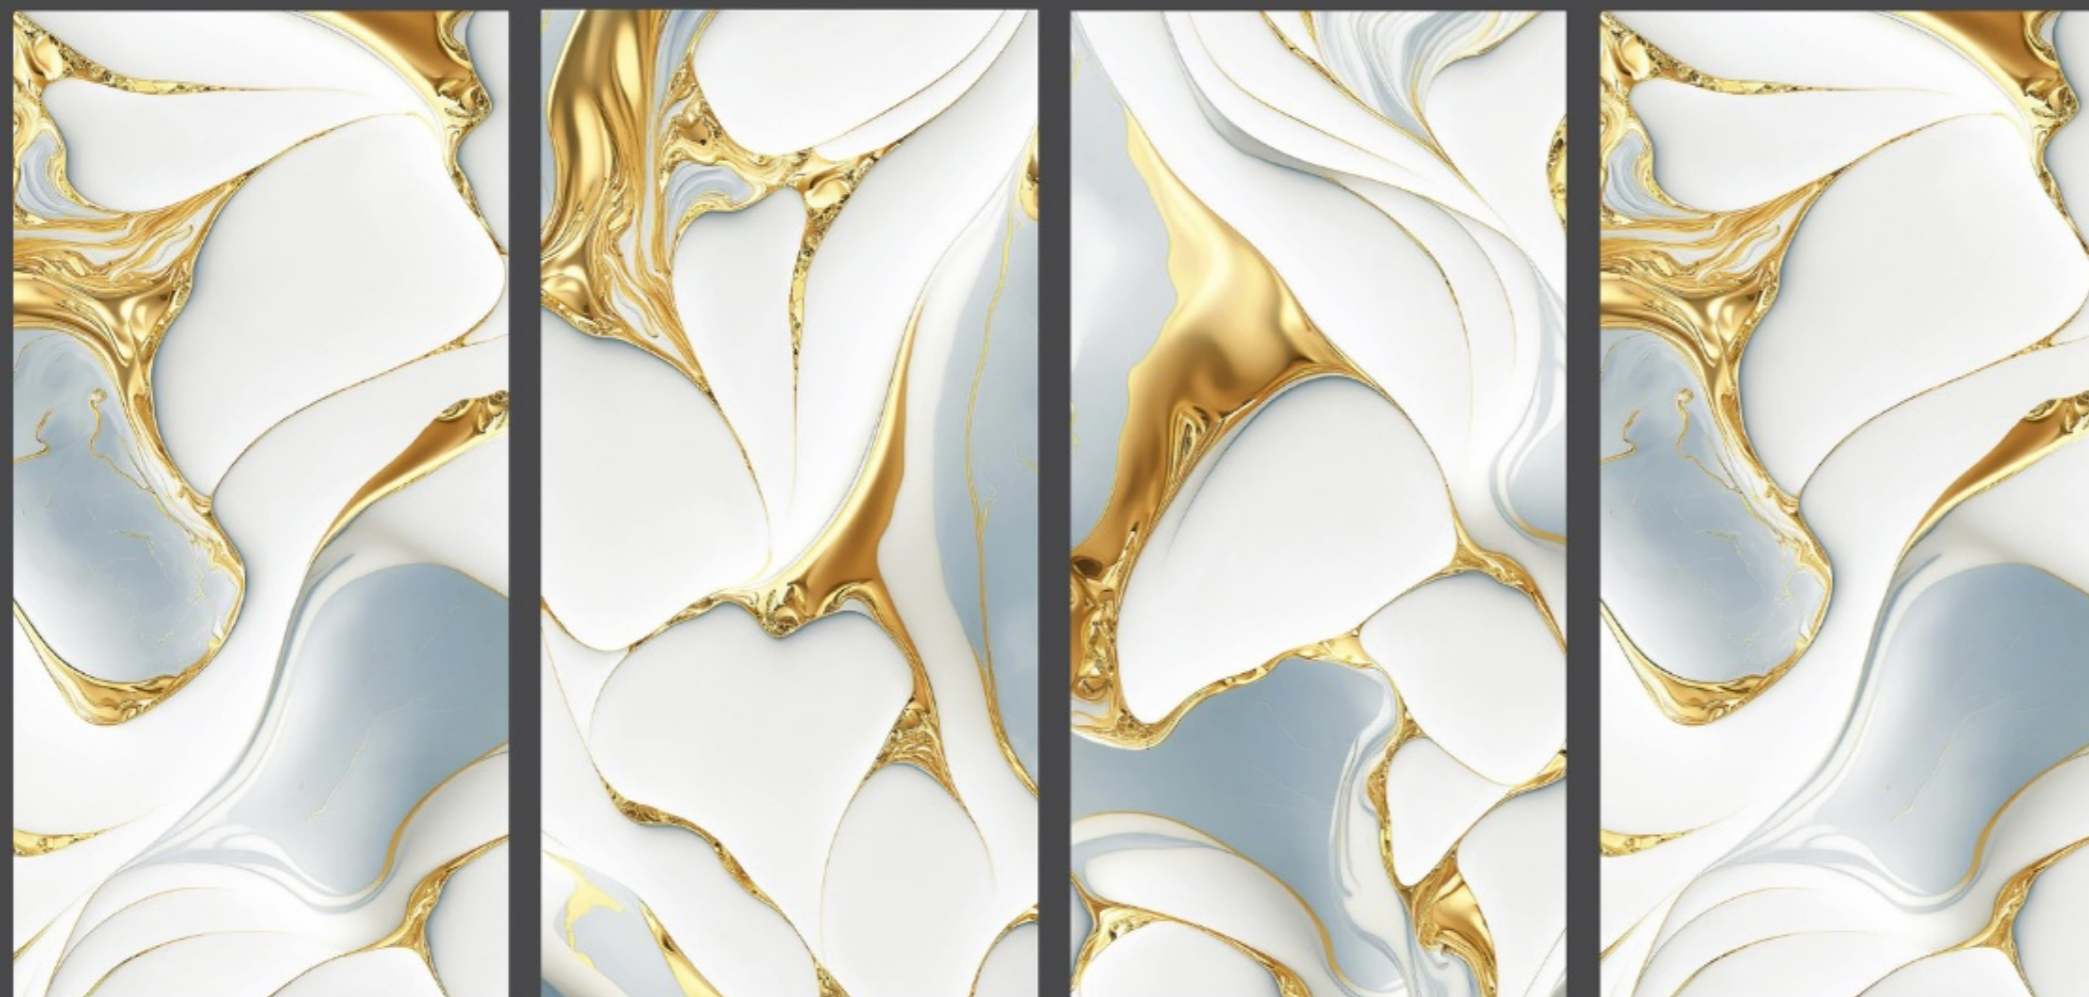

SIZE - 600x1200MM

SURFACE - GLOSSY

FACES-3

Splish Aqua

TILES SPECIFICATION

1 Easy To Clean

2 Hygienic / Antibacterial Surface

3 Water Resistant

4 Impact Resistant

5 Frost Resistant

6 Scratch Resistant

7 Chemical & Stain Resistant

8 Fire Resistant