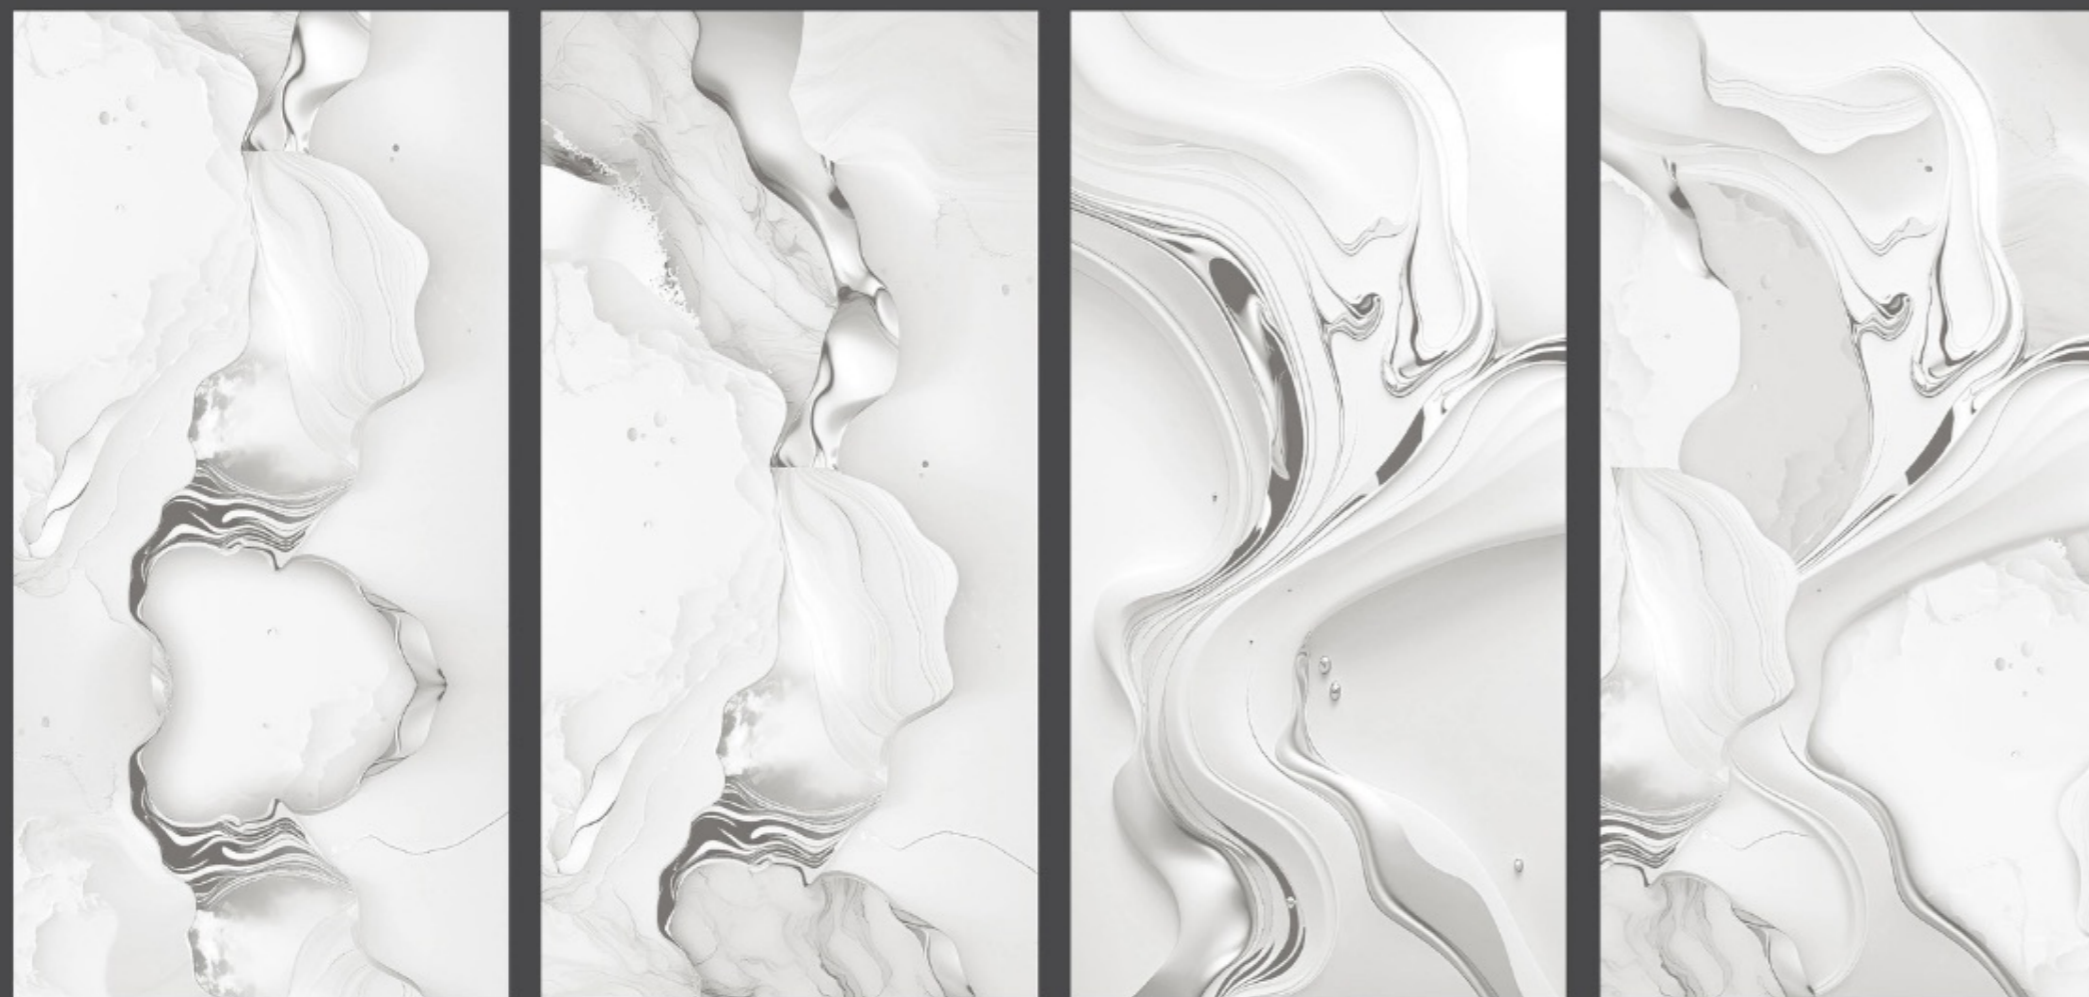

- 5 Frost Resistant 
- 6 Scratch Resistant 
- 7 Chemical & Stain Resistant 
- 8 Fire Resistant 

Ana Gold

SIZE - 600x1200MM

SURFACE - GLOSSY

FACES-5

Ana Silver

TILES SPECIFICATION

- 1 Easy To Clean 
- 2 Hygienic / Antibacterial Surface 
- 3 Water Resistant 
- 4 Impact Resistant 