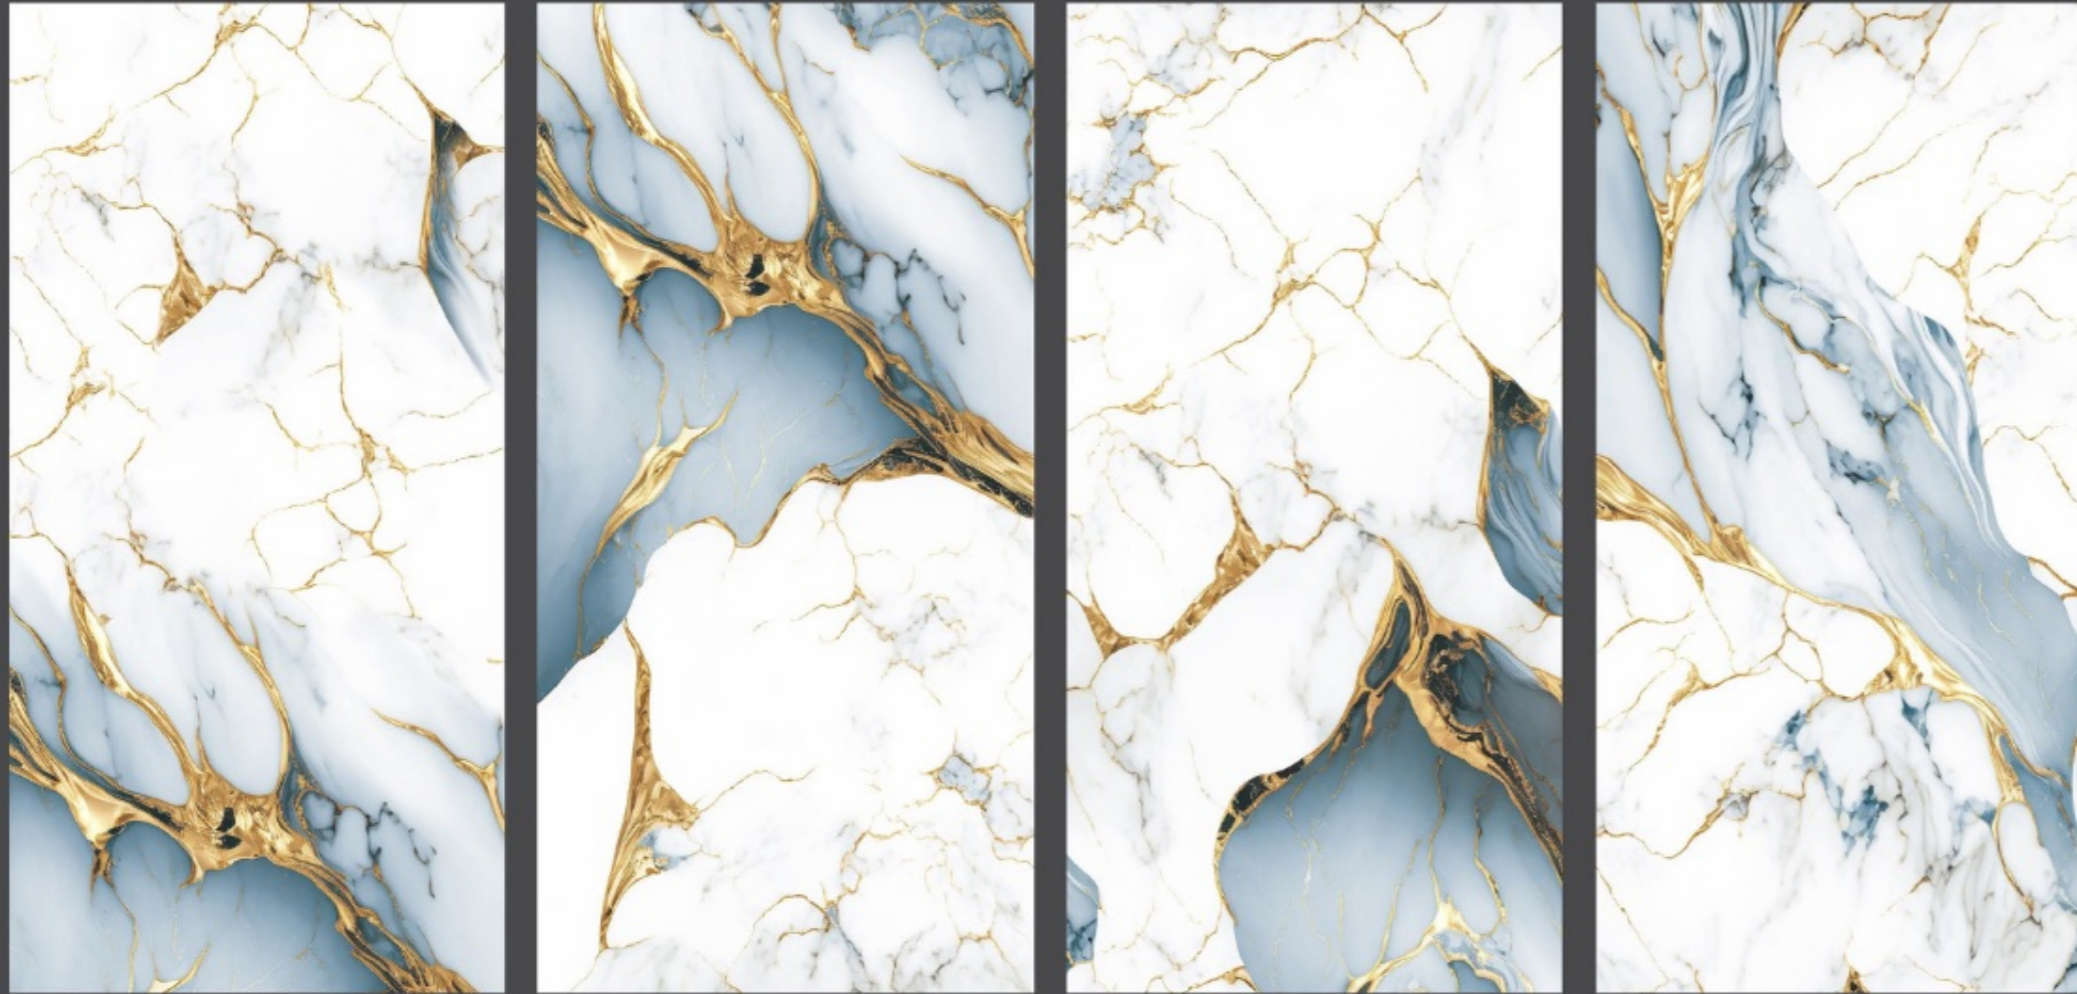

SIZE - 600x1200MM

SURFACE - GLOSSY

FACES-5

Ferovia Aqva

TILES SPECIFICATION

1 Easy To Clean	5 Frost Resistant
2 Hygienic / Antibacterial Surface	6 Scratch Resistant
3 Water Resistant	7 Chemical & Stain Resistant
4 Impact Resistant	8 Fire Resistant