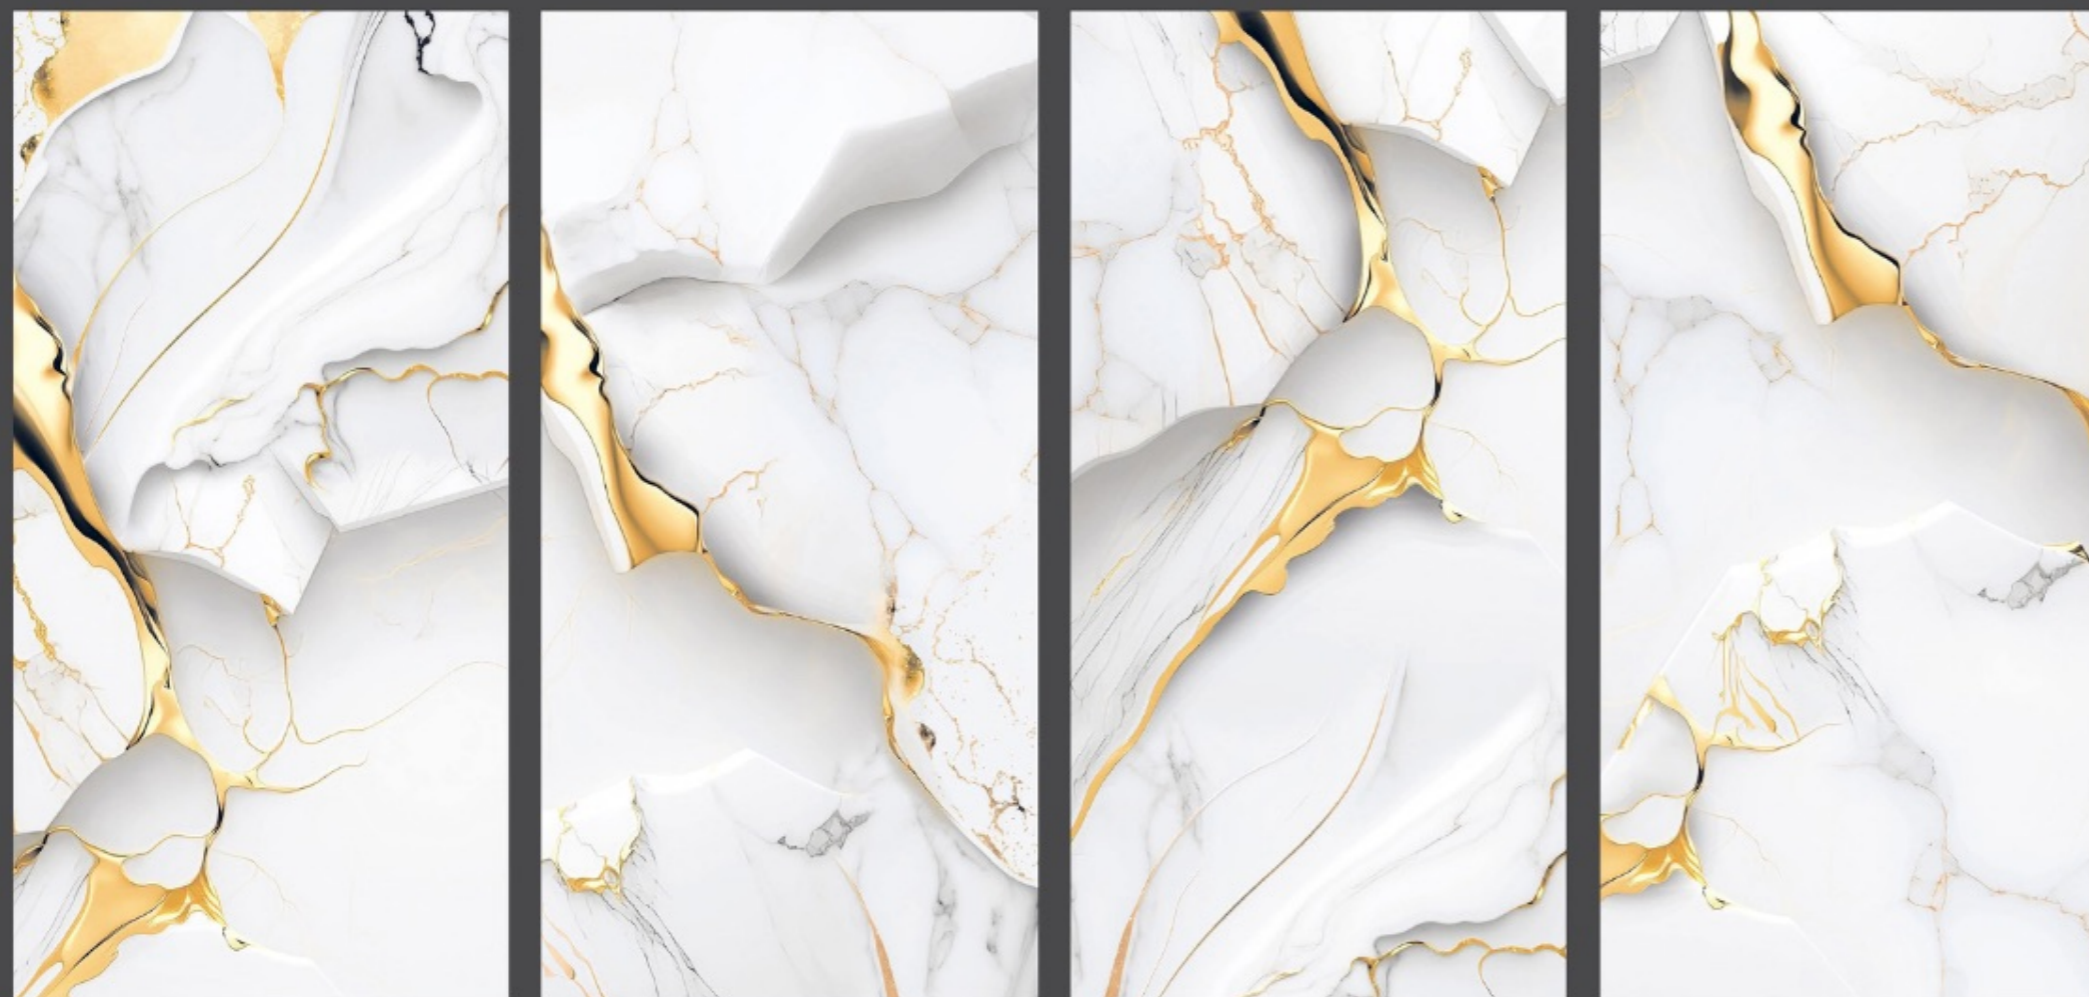

6 Scratch Resistant

7 Chemical & Stain Resistant

8 Fire Resistant

Kolina Aqua

SIZE - 600x1200MM

SURFACE - GLOSSY

FACES-4

Luke Gold