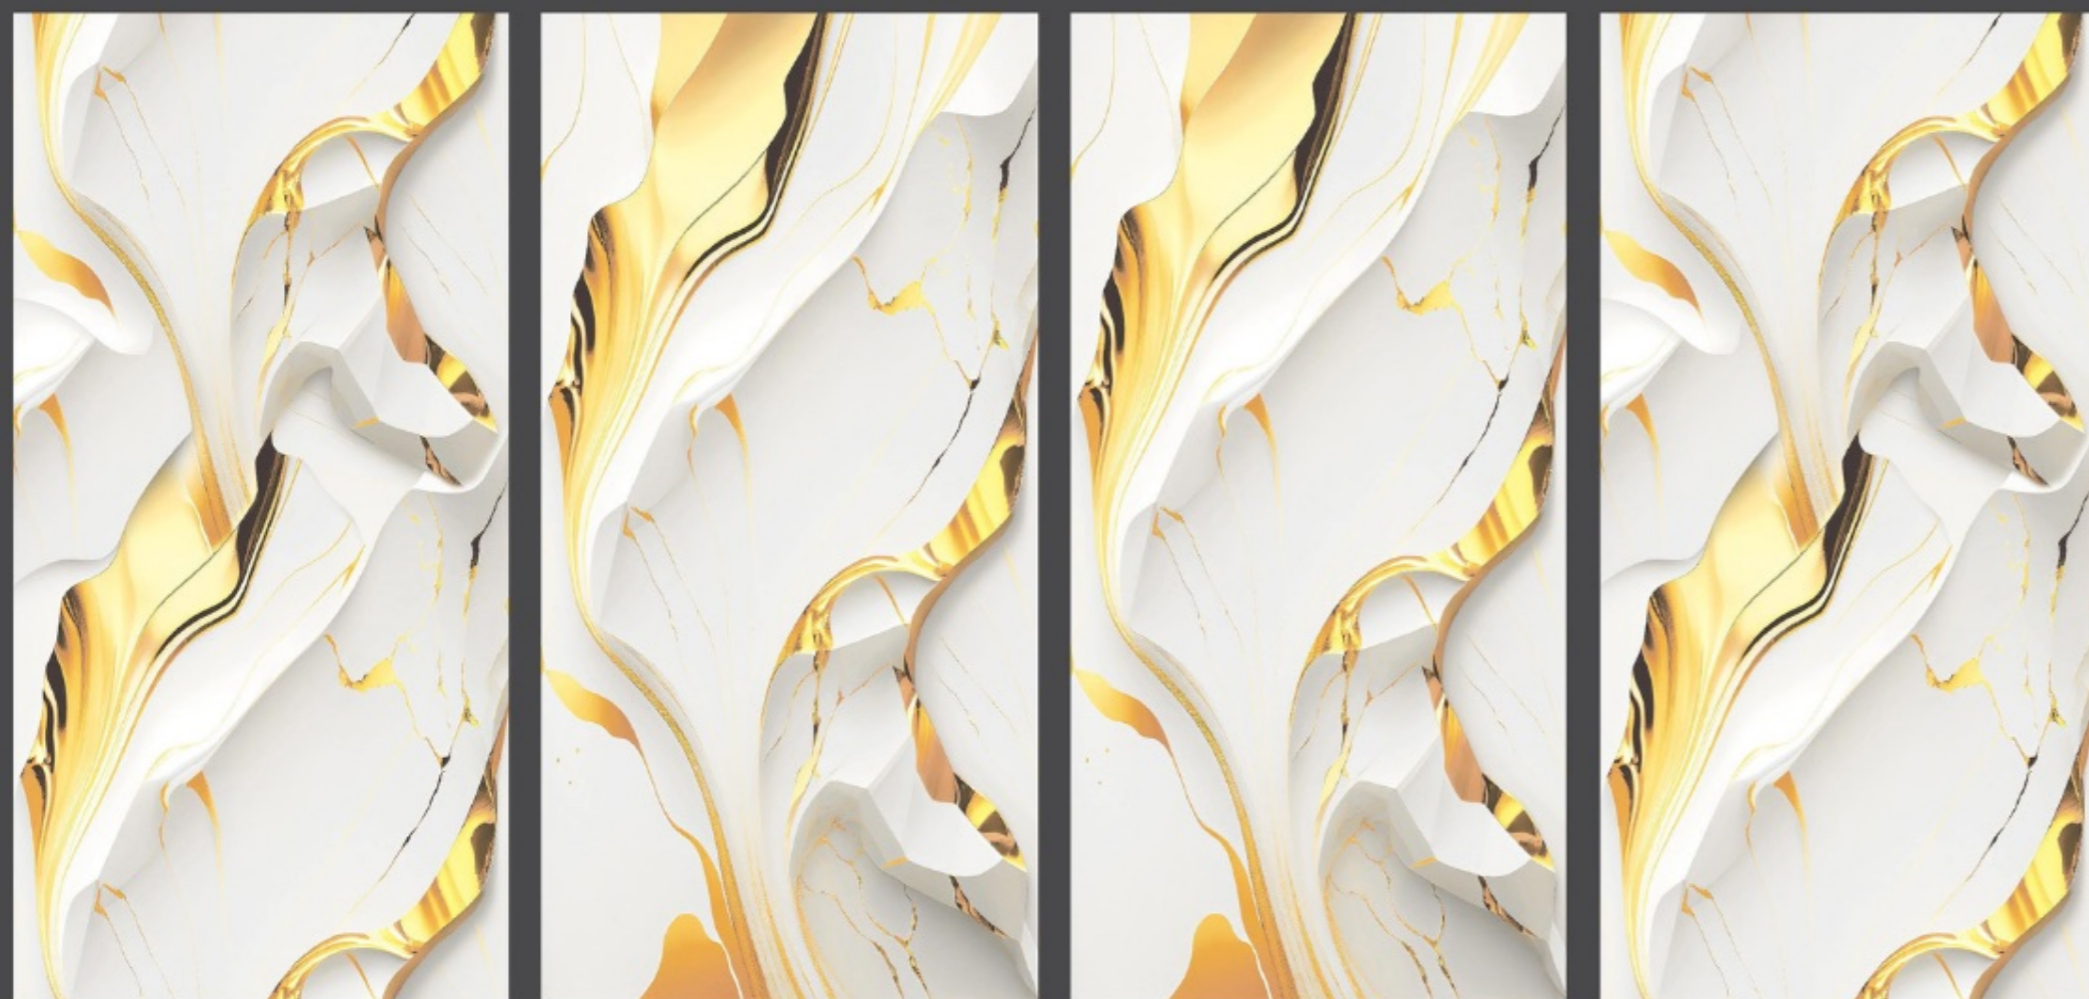

SIZE - 600x1200MM

SURFACE - GLOSSY

FACES-3

Jean Gold

TILES SPECIFICATION

1 Easy To Clean

2 Hygienic / Antibacterial Surface

3 Water Resistant

4 Impact Resistant

5 Frost Resistant

6 Scratch Resistant

7 Chemical & Stain Resistant

8 Fire Resistant