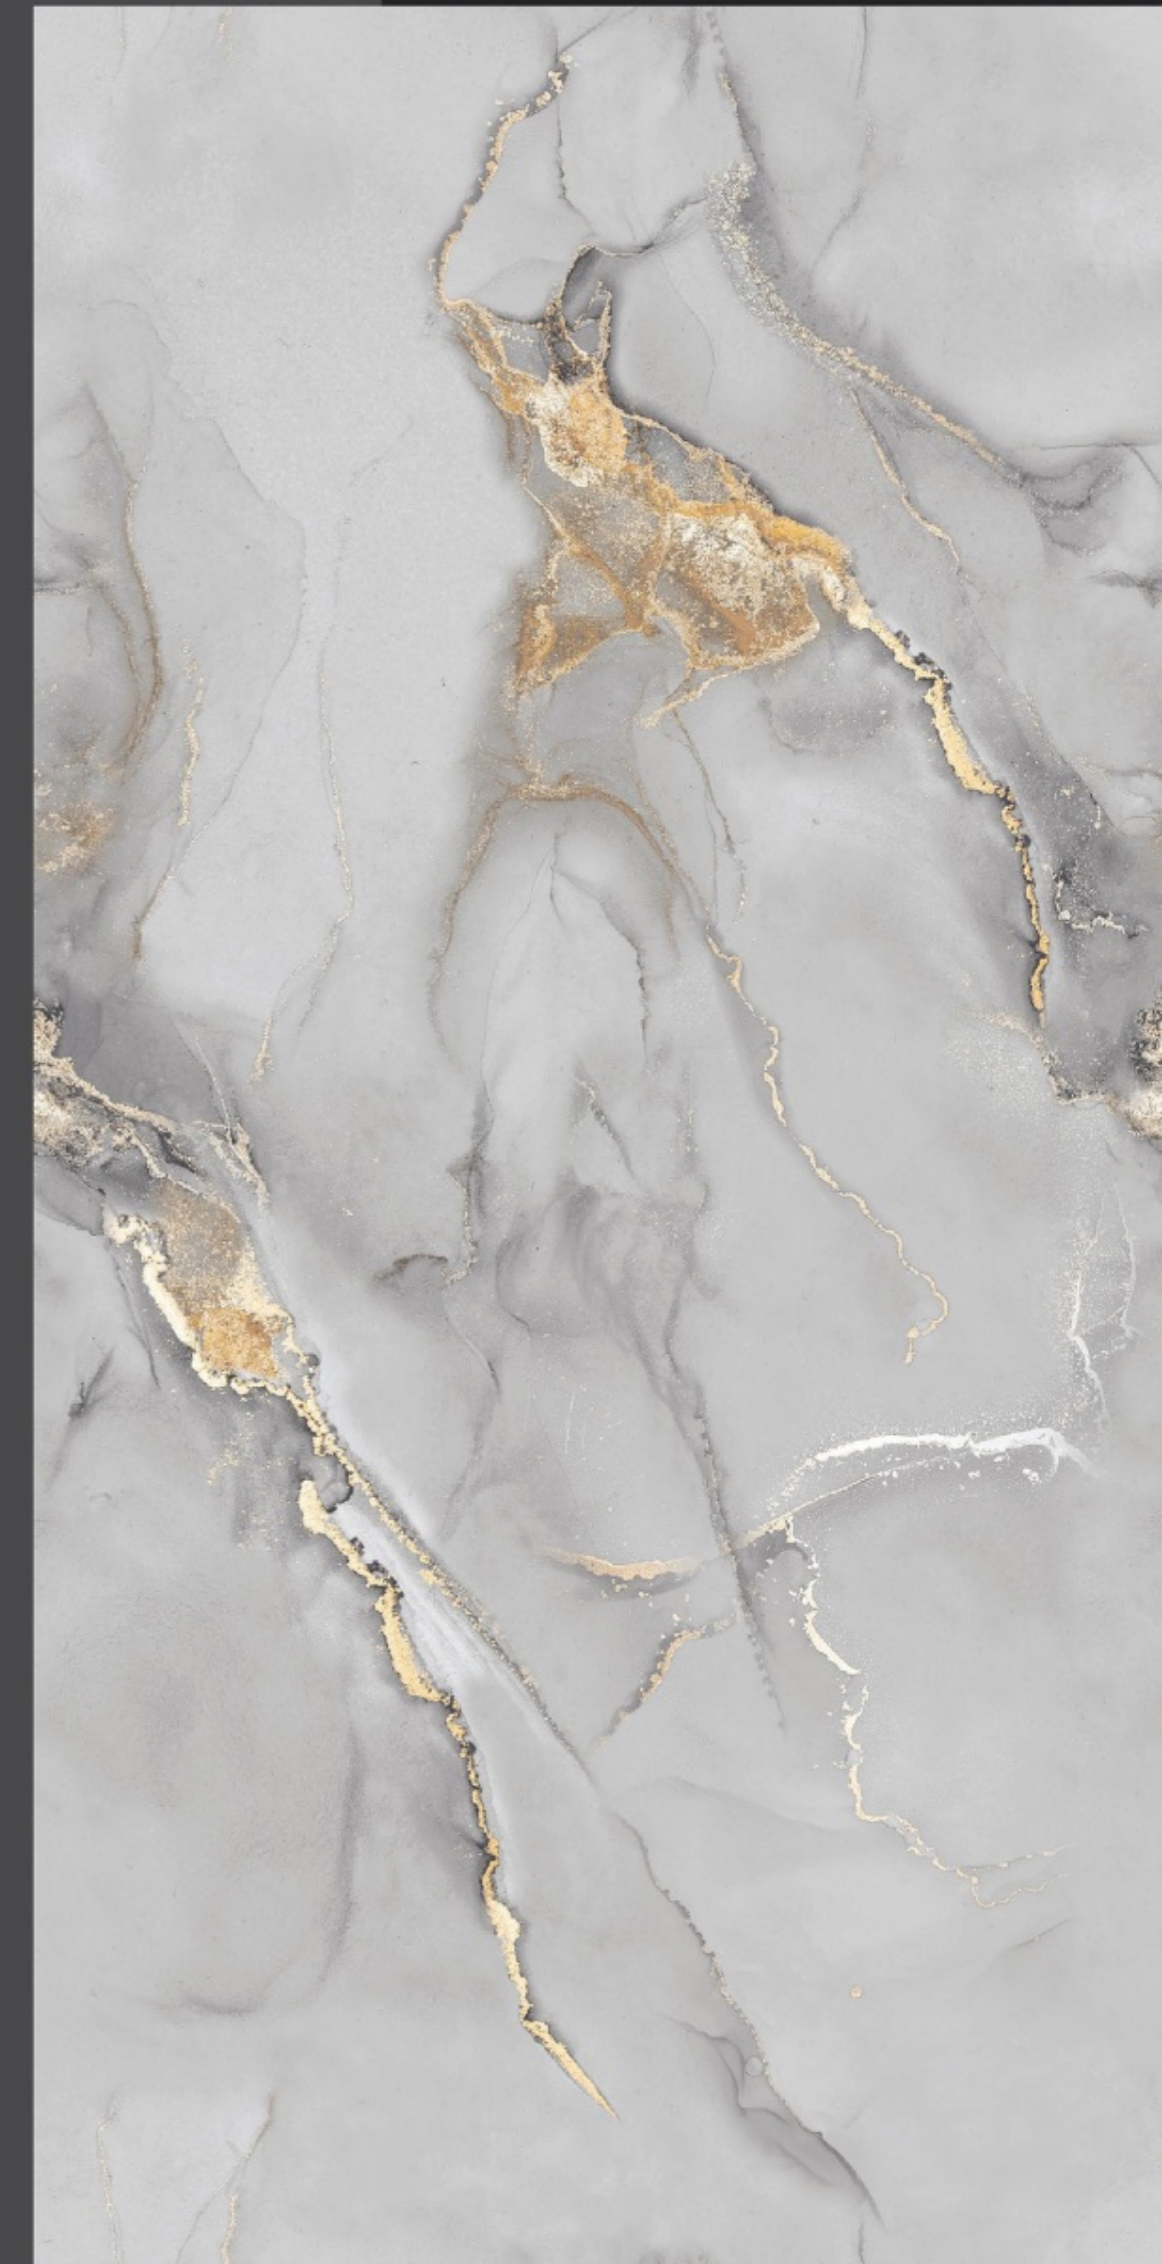

SIZE - 600x1200MM

SURFACE - GLOSSY

FACES-4

EM_Octus Gold

TILES SPECIFICATION

- 1 Easy To Clean
- 2 Hygienic / Antibacterial Surface
- 3 Water Resistant
- 4 Impact Resistant

- 5 Frost Resistant
- 6 Scratch Resistant
- 7 Chemical & Stain Resistant
- 8 Fire Resistant