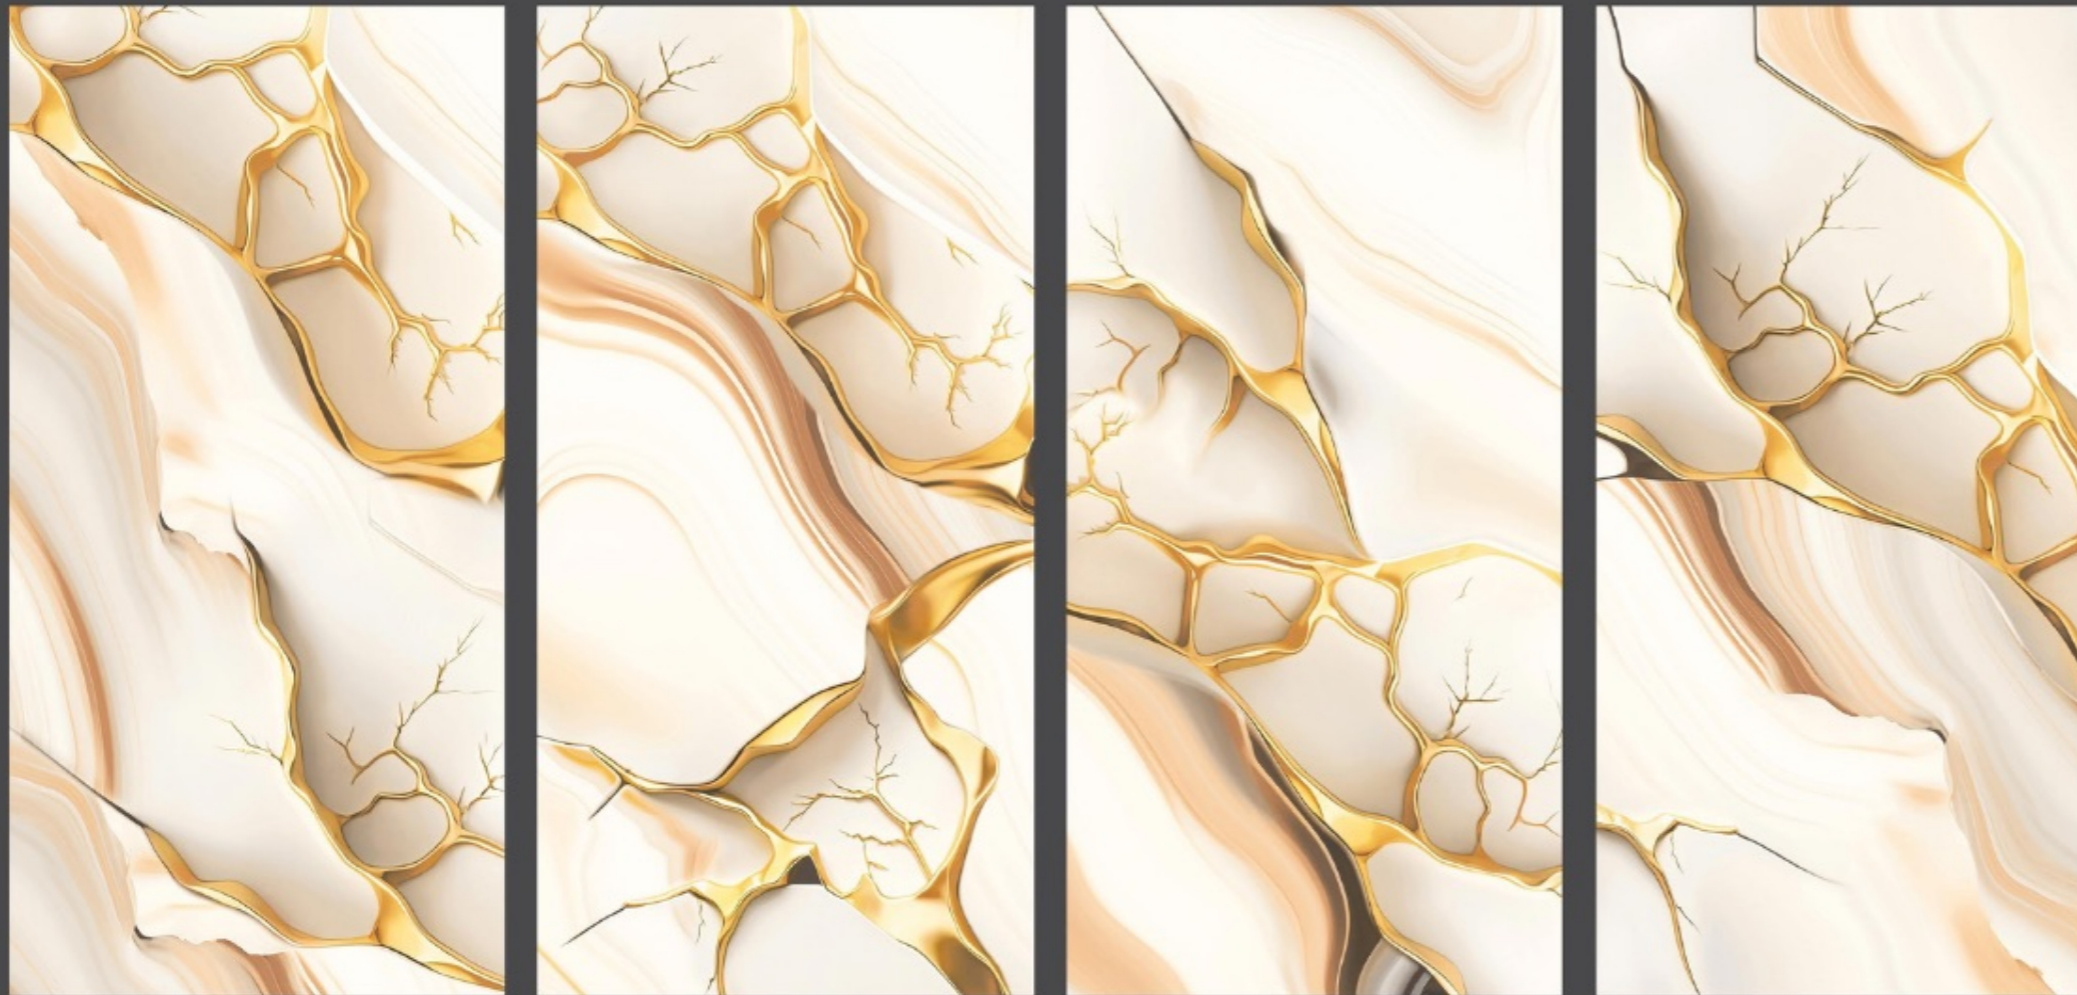

Luke Gold

SIZE - 600x1200MM

SURFACE - GLOSSY

FACES-4

Pissa Beige

TILES SPECIFICATION

- | | |
|---|---|
| 1 Easy To Clean  | 5 Frost Resistant  |
| 2 Hygienic / Antibacterial Surface  | 6 Scratch Resistant  |
| 3 Water Resistant  | 7 Chemical & Stain Resistant  |
| 4 Impact Resistant  | 8 Fire Resistant  |