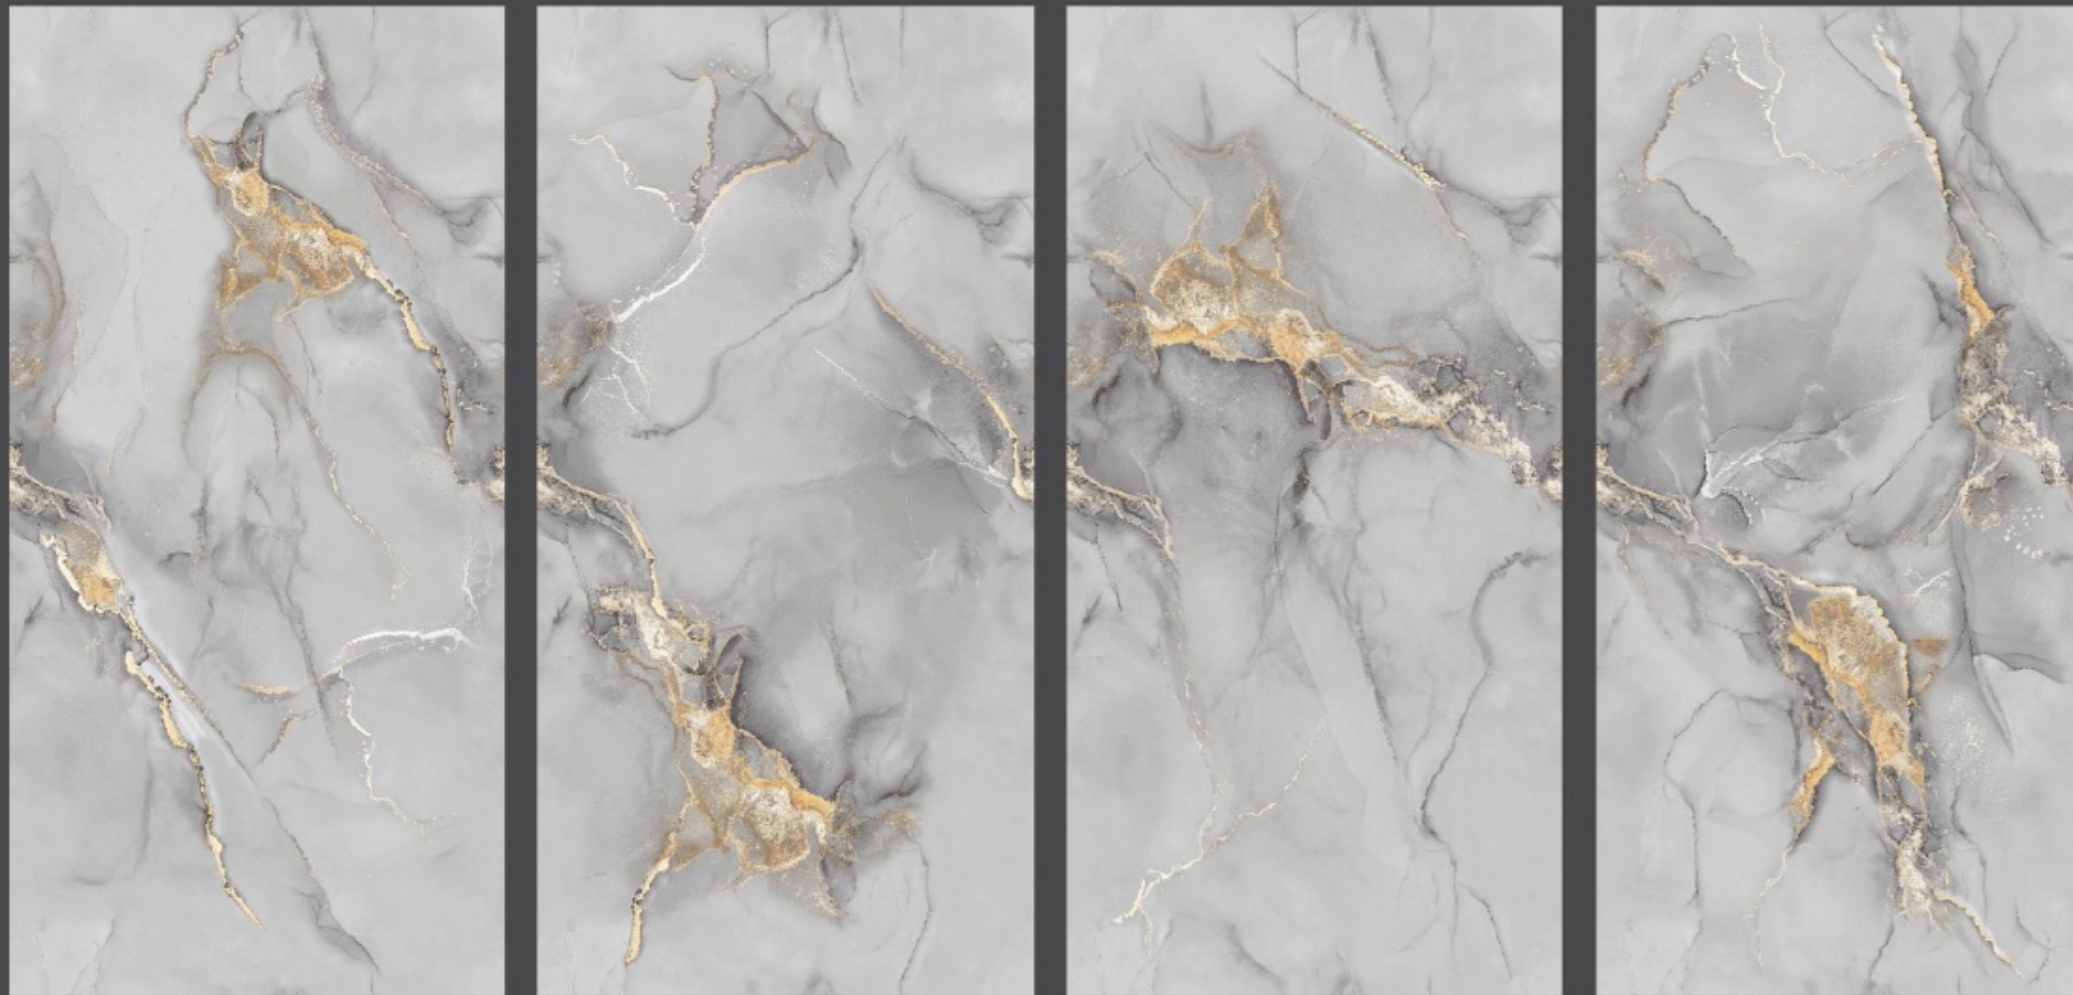

Jeson White

SIZE - 600x1200MM

SURFACE - GLOSSY

FACES-4

EM_Octus Gold

TILES SPECIFICATION

- 1 Easy To Clean 
- 2 Hygienic / Antibacterial Surface 
- 3 Water Resistant 
- 4 Impact Resistant 

- 5 Frost Resistant 
- 6 Scratch Resistant 
- 7 Chemical & Stain Resistant 
- 8 Fire Resistant 