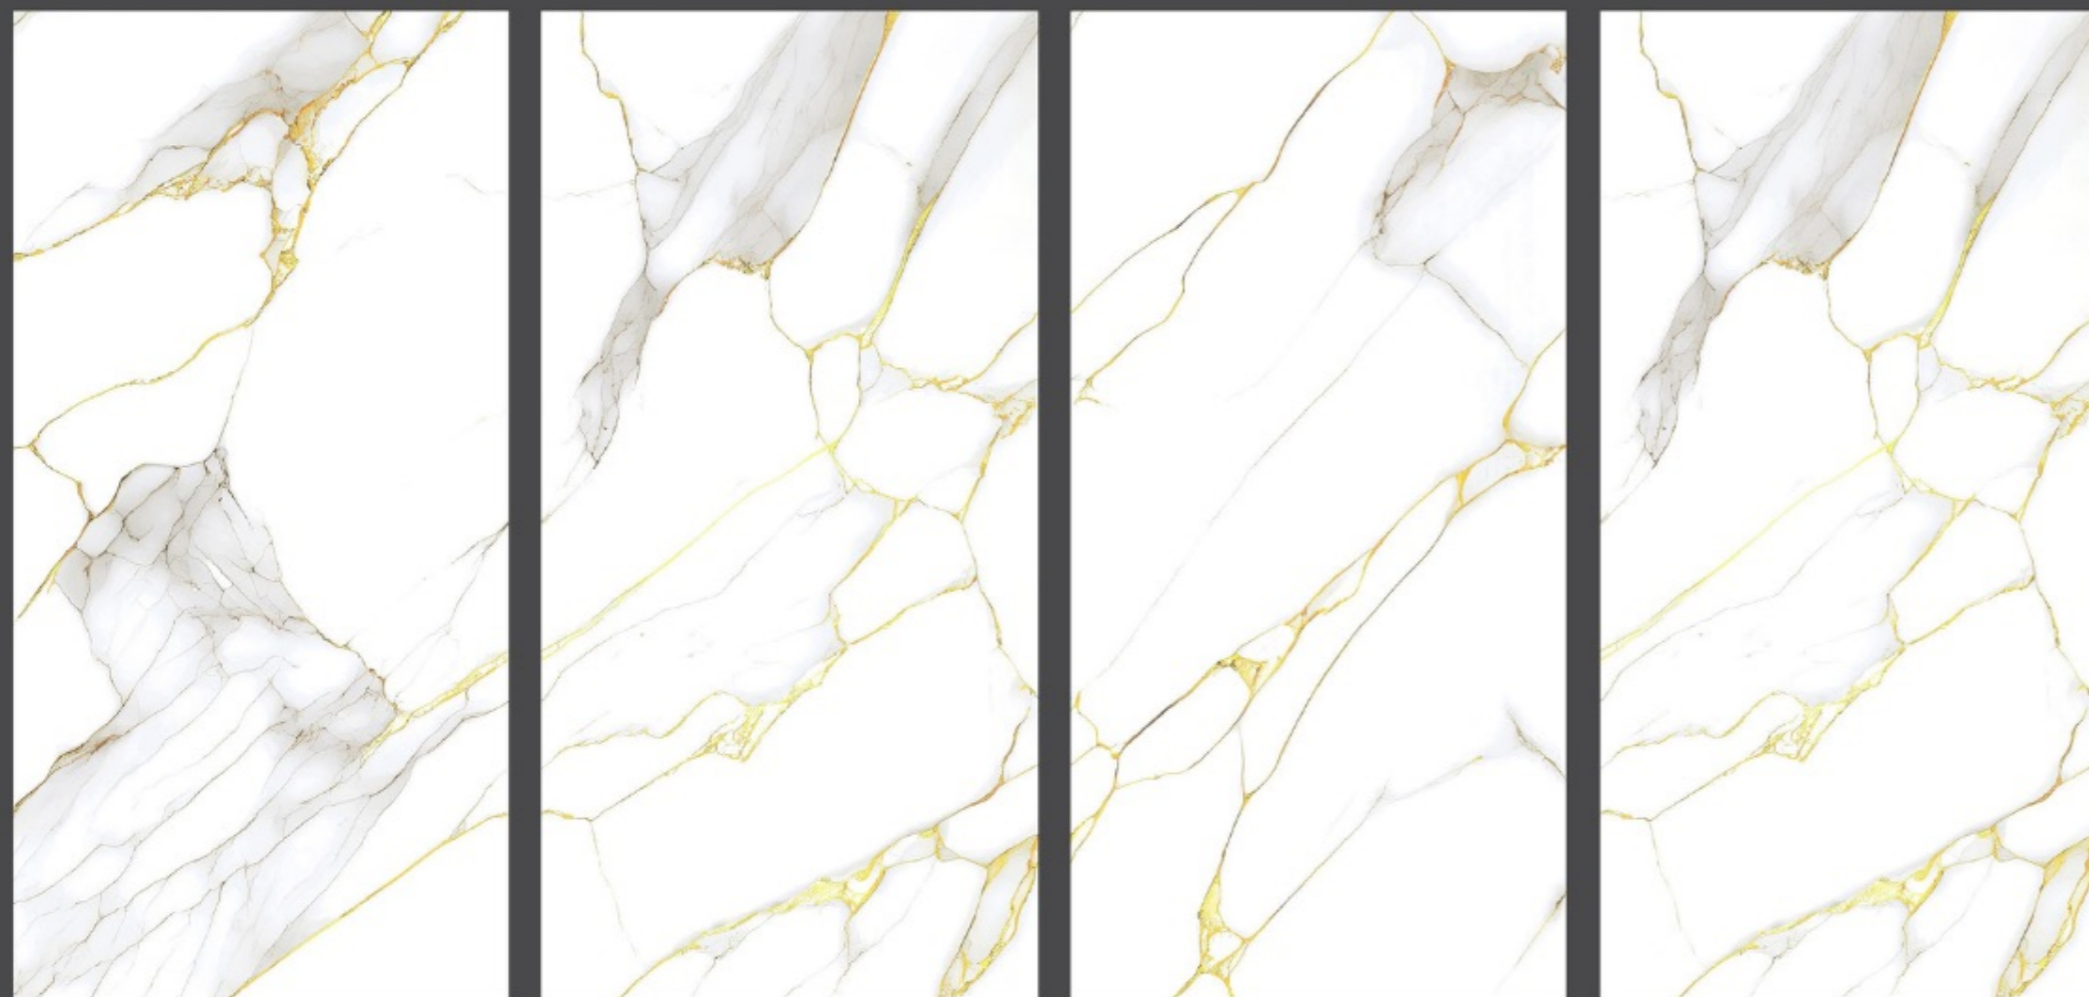

SIZE - 600x1200MM

SURFACE - GLOSSY

FACES-5

SURFACE GOLD

TILES SPECIFICATION

1 Easy To Clean

2 Hygienic / Antibacterial Surface

3 Water Resistant

4 Impact Resistant

5 Frost Resistant

6 Scratch Resistant

7 Chemical & Stain Resistant

8 Fire Resistant