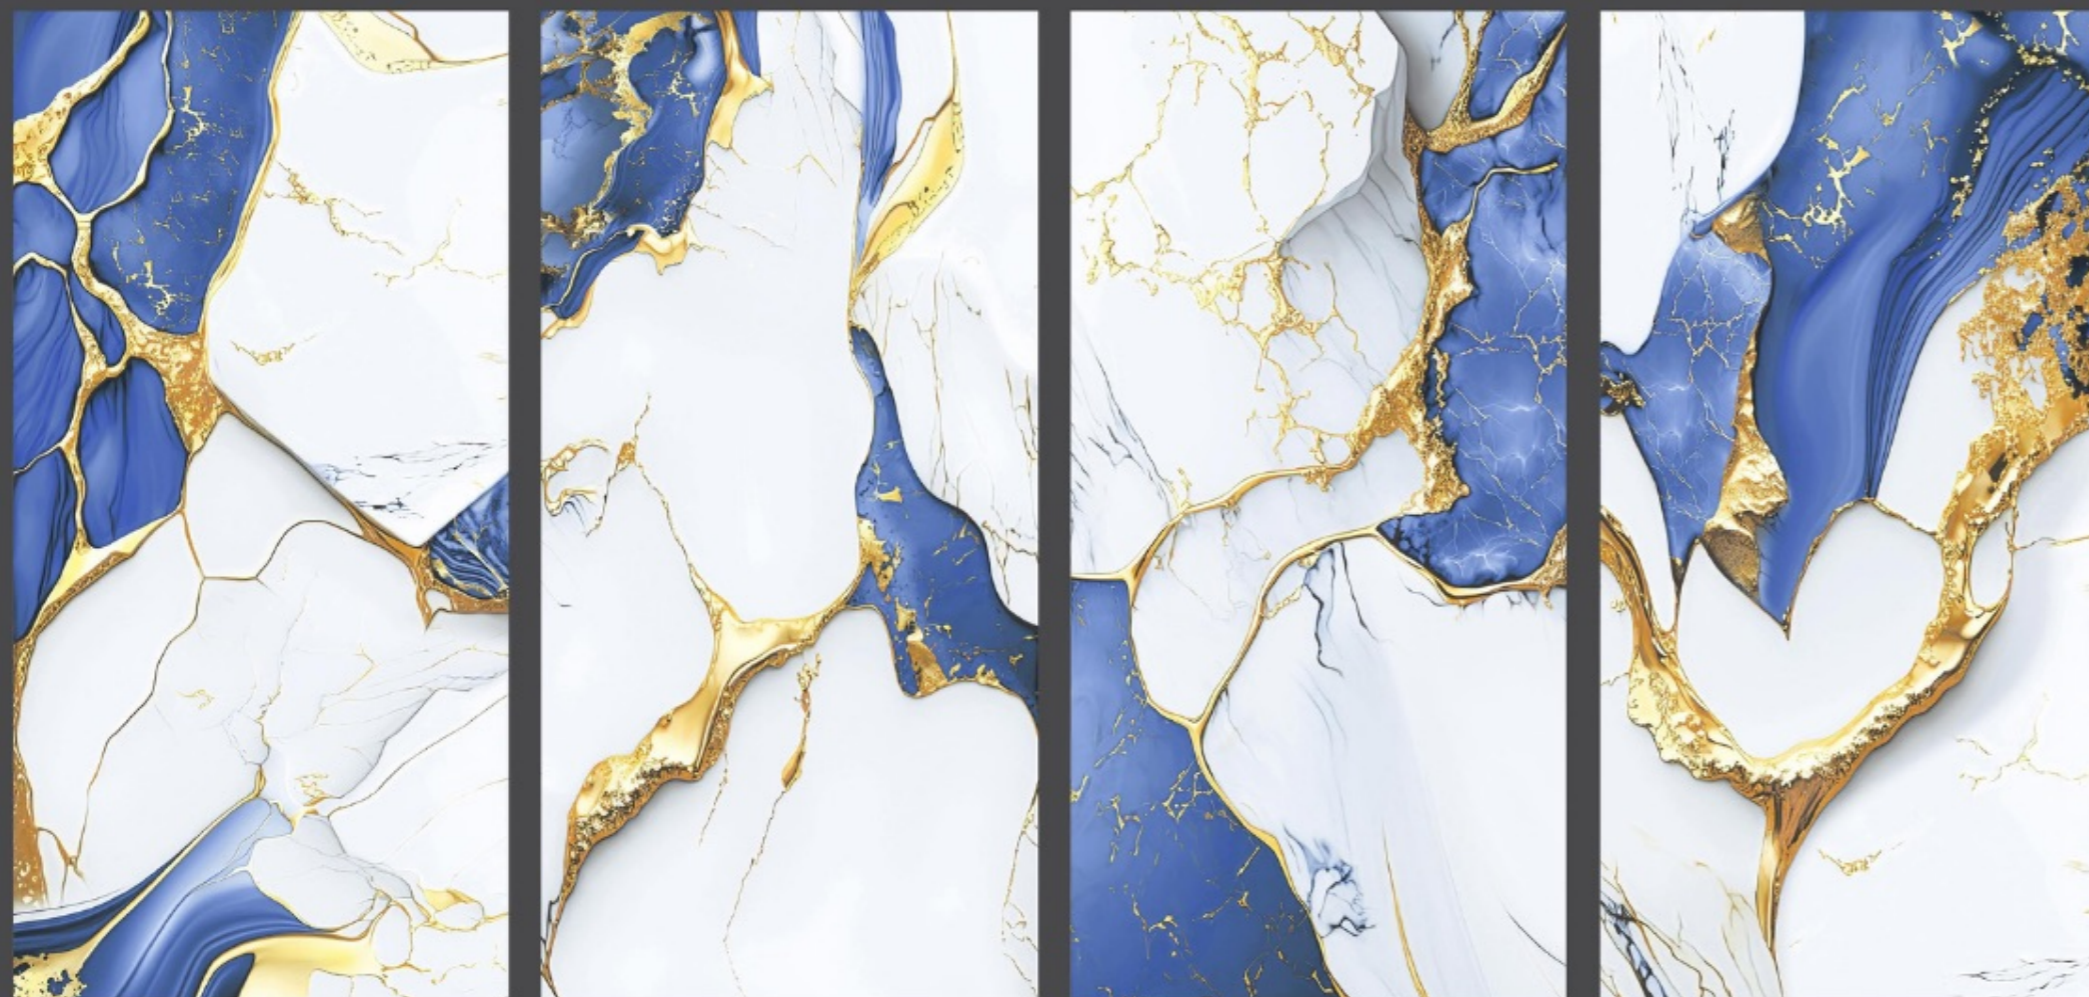

Pissa Beige

SIZE - 600x1200MM

SURFACE - GLOSSY

FACES-5

Rodrio Blue

TILES SPECIFICATION

1 Easy To Clean

2 Hygienic / Antibacterial Surface