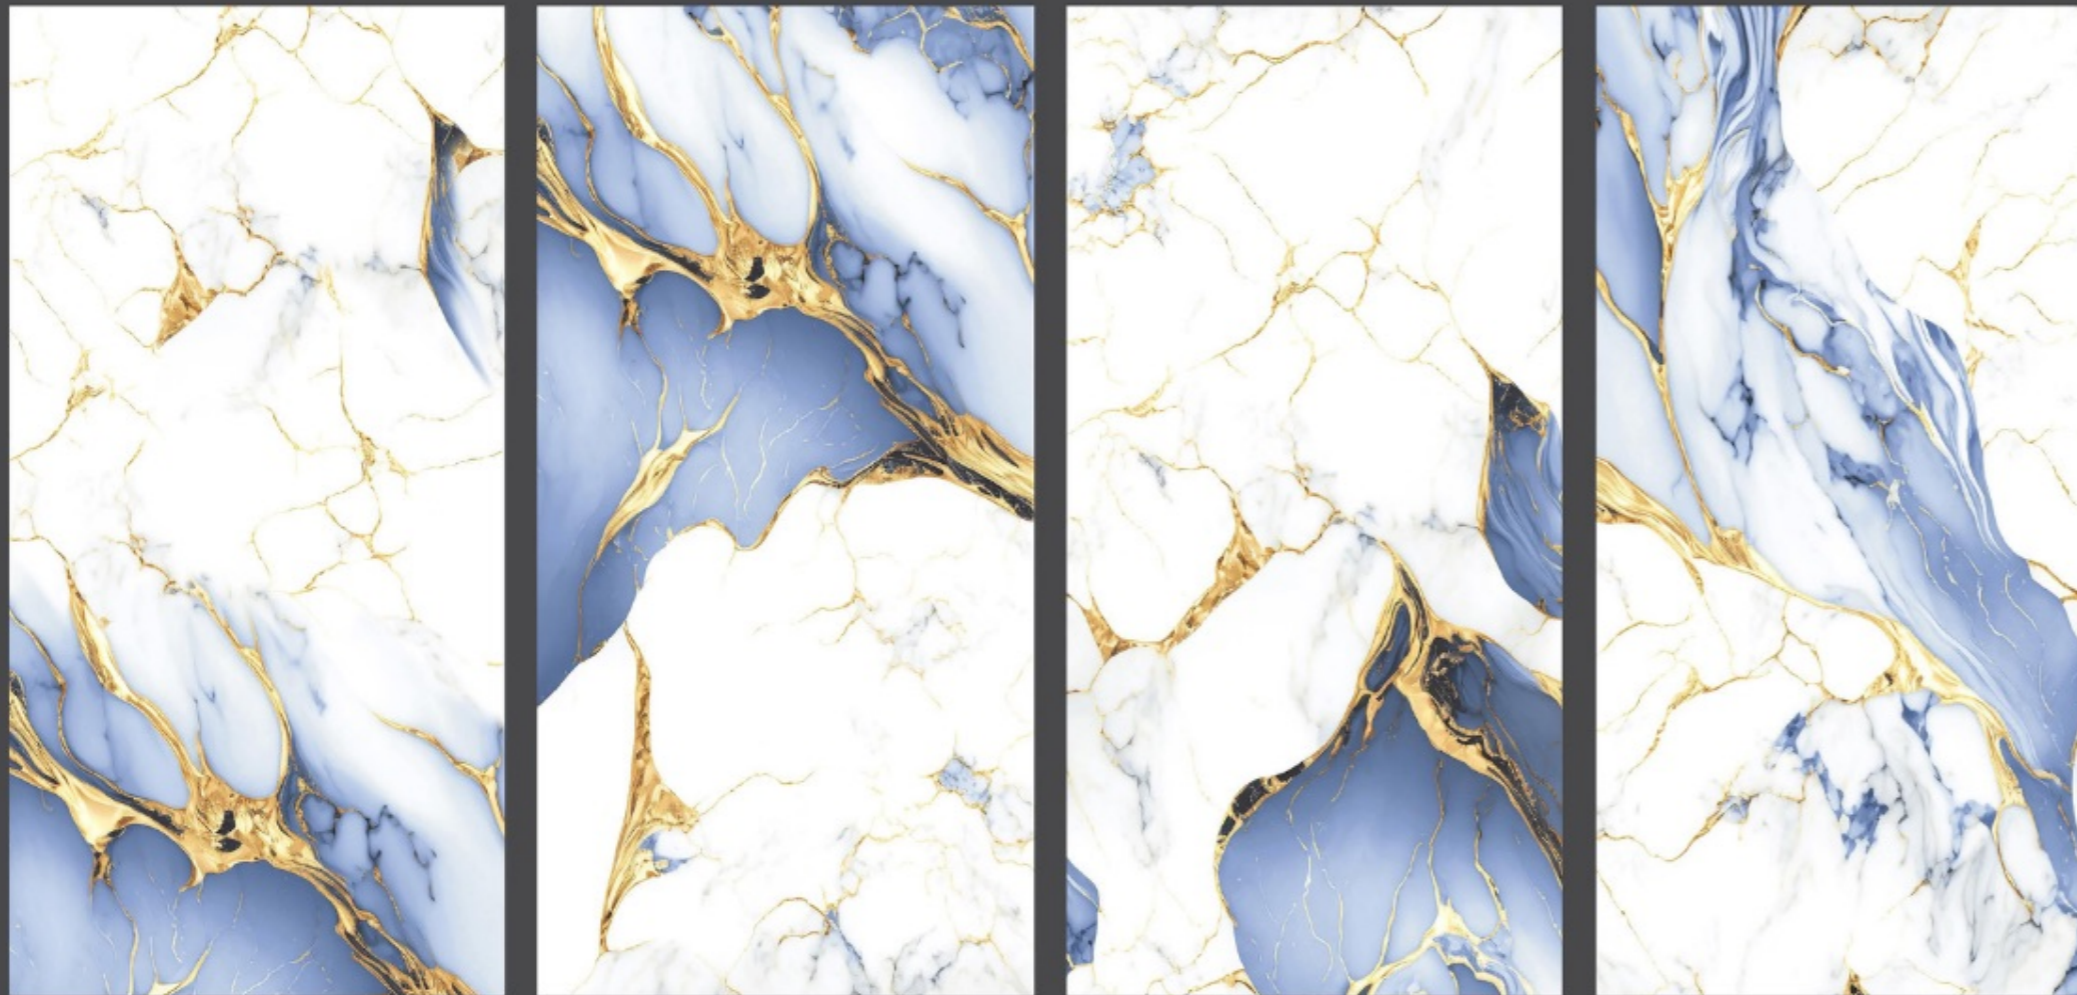

SIZE - 600x1200MM

SURFACE - GLOSSY

FACES-5

Ferovia Blue

TILES SPECIFICATION

1 Easy To Clean	5 Frost Resistant
2 Hygienic / Antibacterial Surface	6 Scratch Resistant
3 Water Resistant	7 Chemical & Stain Resistant
4 Impact Resistant	8 Fire Resistant