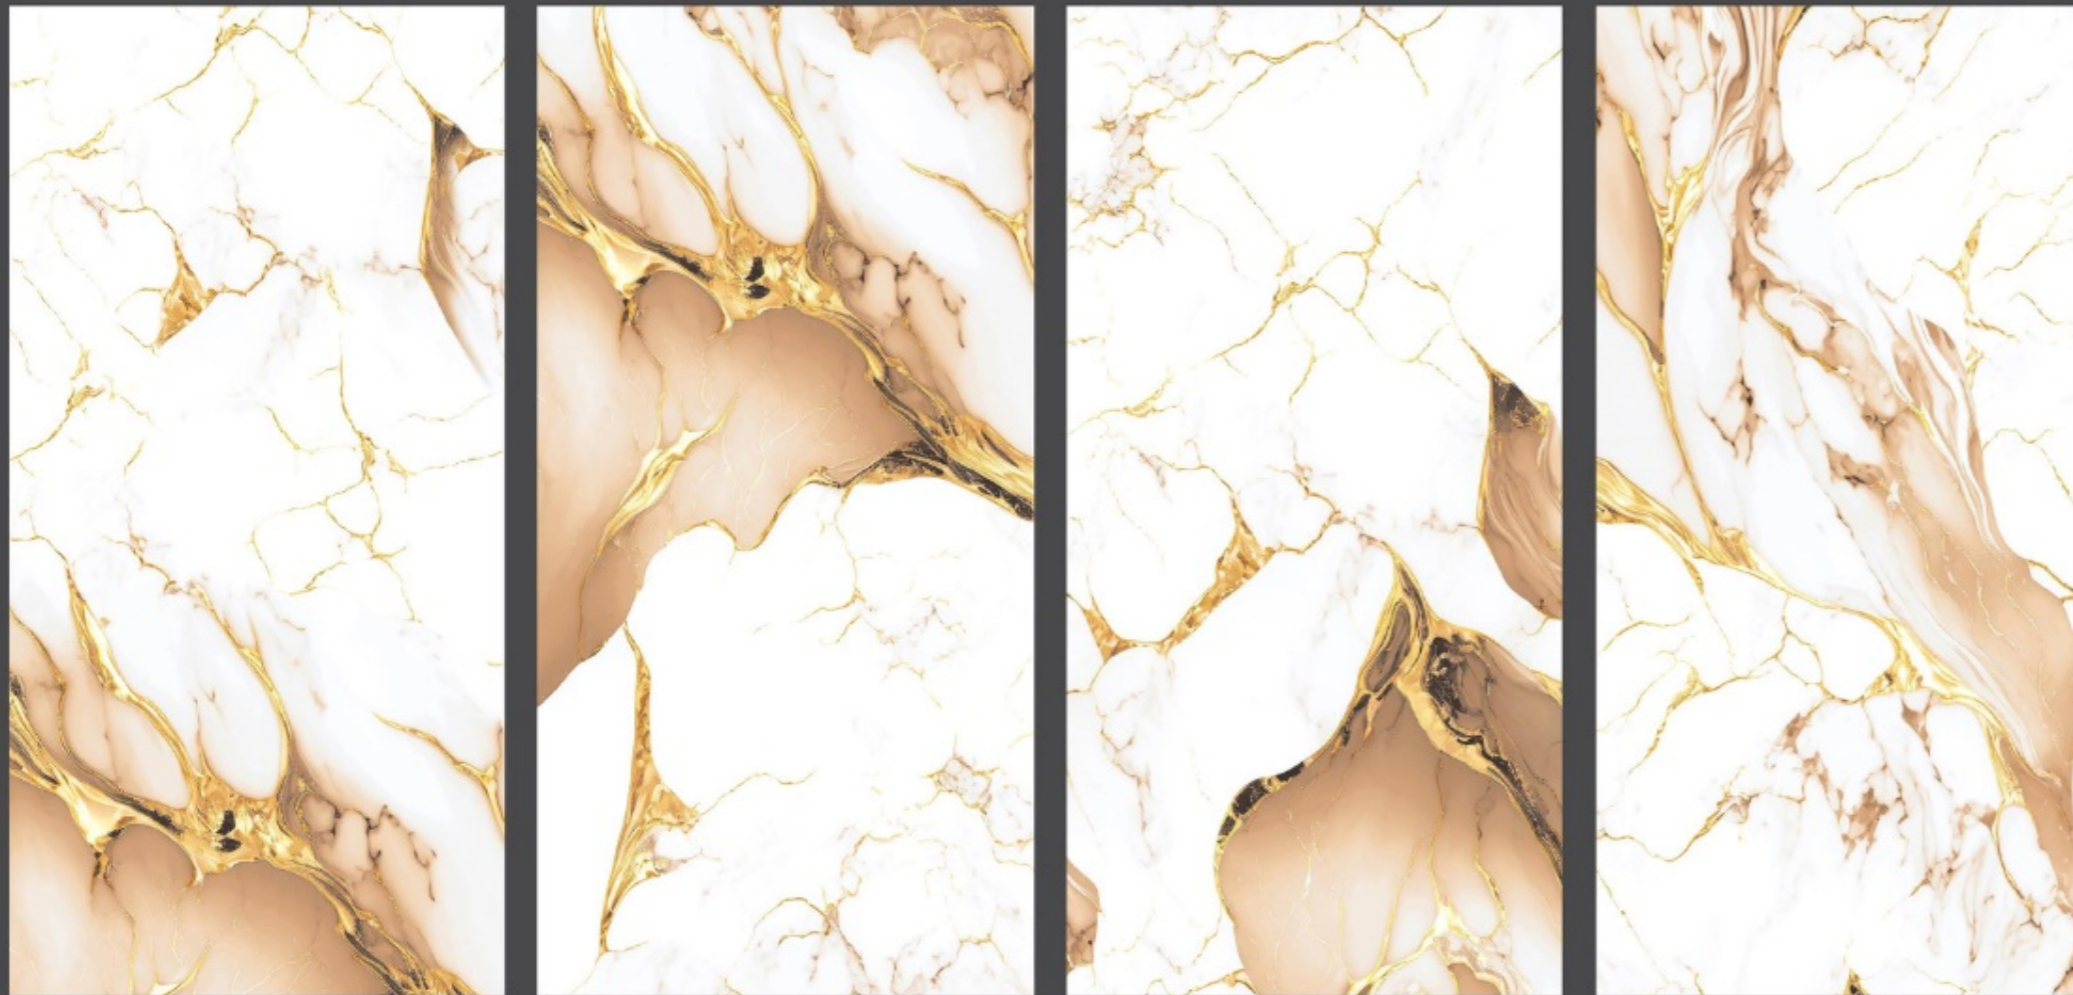

Ferovia Blue

SIZE - 600x1200MM

SURFACE - GLOSSY

FACES-5

Ferovia Coffe

TILES SPECIFICATION

1 Easy To Clean

2 Hygienic / Antibacterial Surface