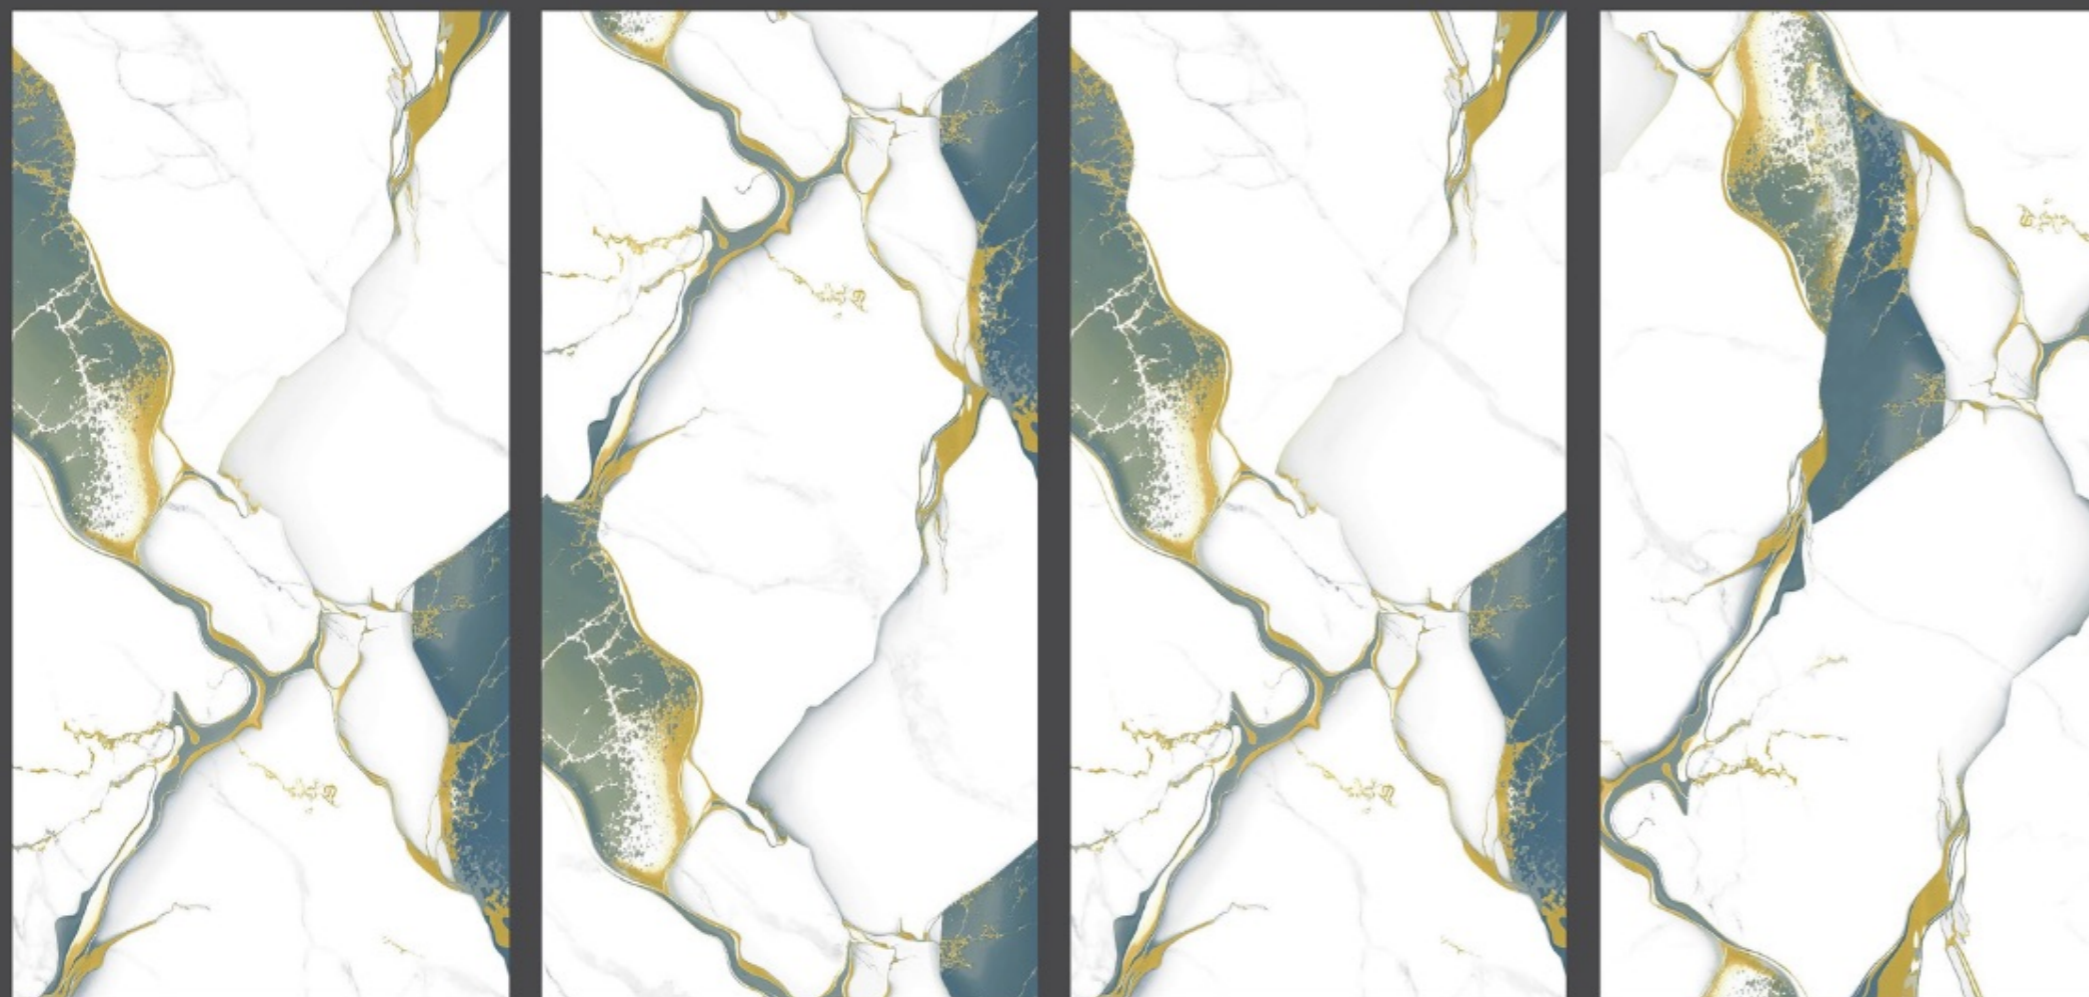

SIZE - 600x1200MM

SURFACE - GLOSSY

FACES-3

Kolina Aqua

TILES SPECIFICATION

1 Easy To Clean

2 Hygienic / Antibacterial Surface

3 Water Resistant

4 Impact Resistant

5 Frost Resistant

6 Scratch Resistant

7 Chemical & Stain Resistant

8 Fire Resistant