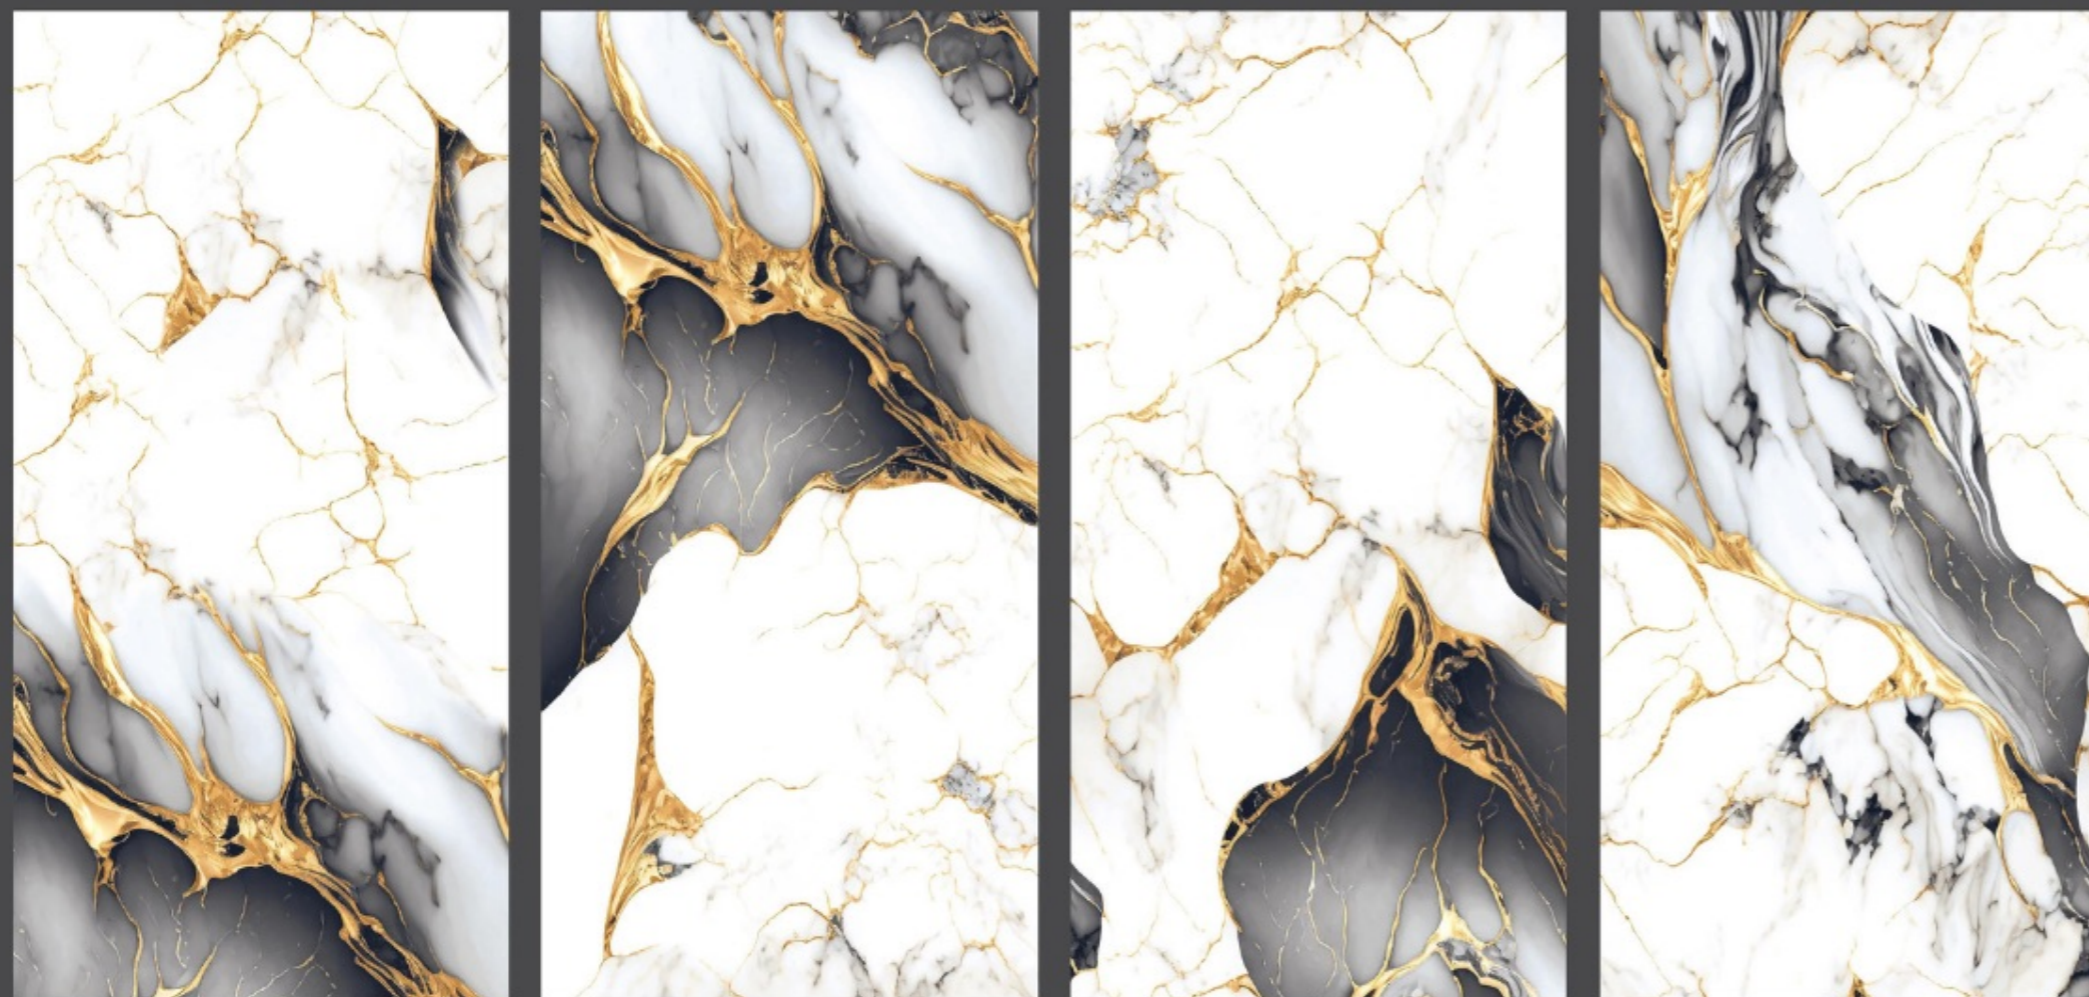

Ferovia Aqva

SIZE - 600x1200MM

SURFACE - GLOSSY

FACES-5

Ferovia Black

TILES SPECIFICATION

1 Easy To Clean

2 Hygienic / Antibacterial Surface