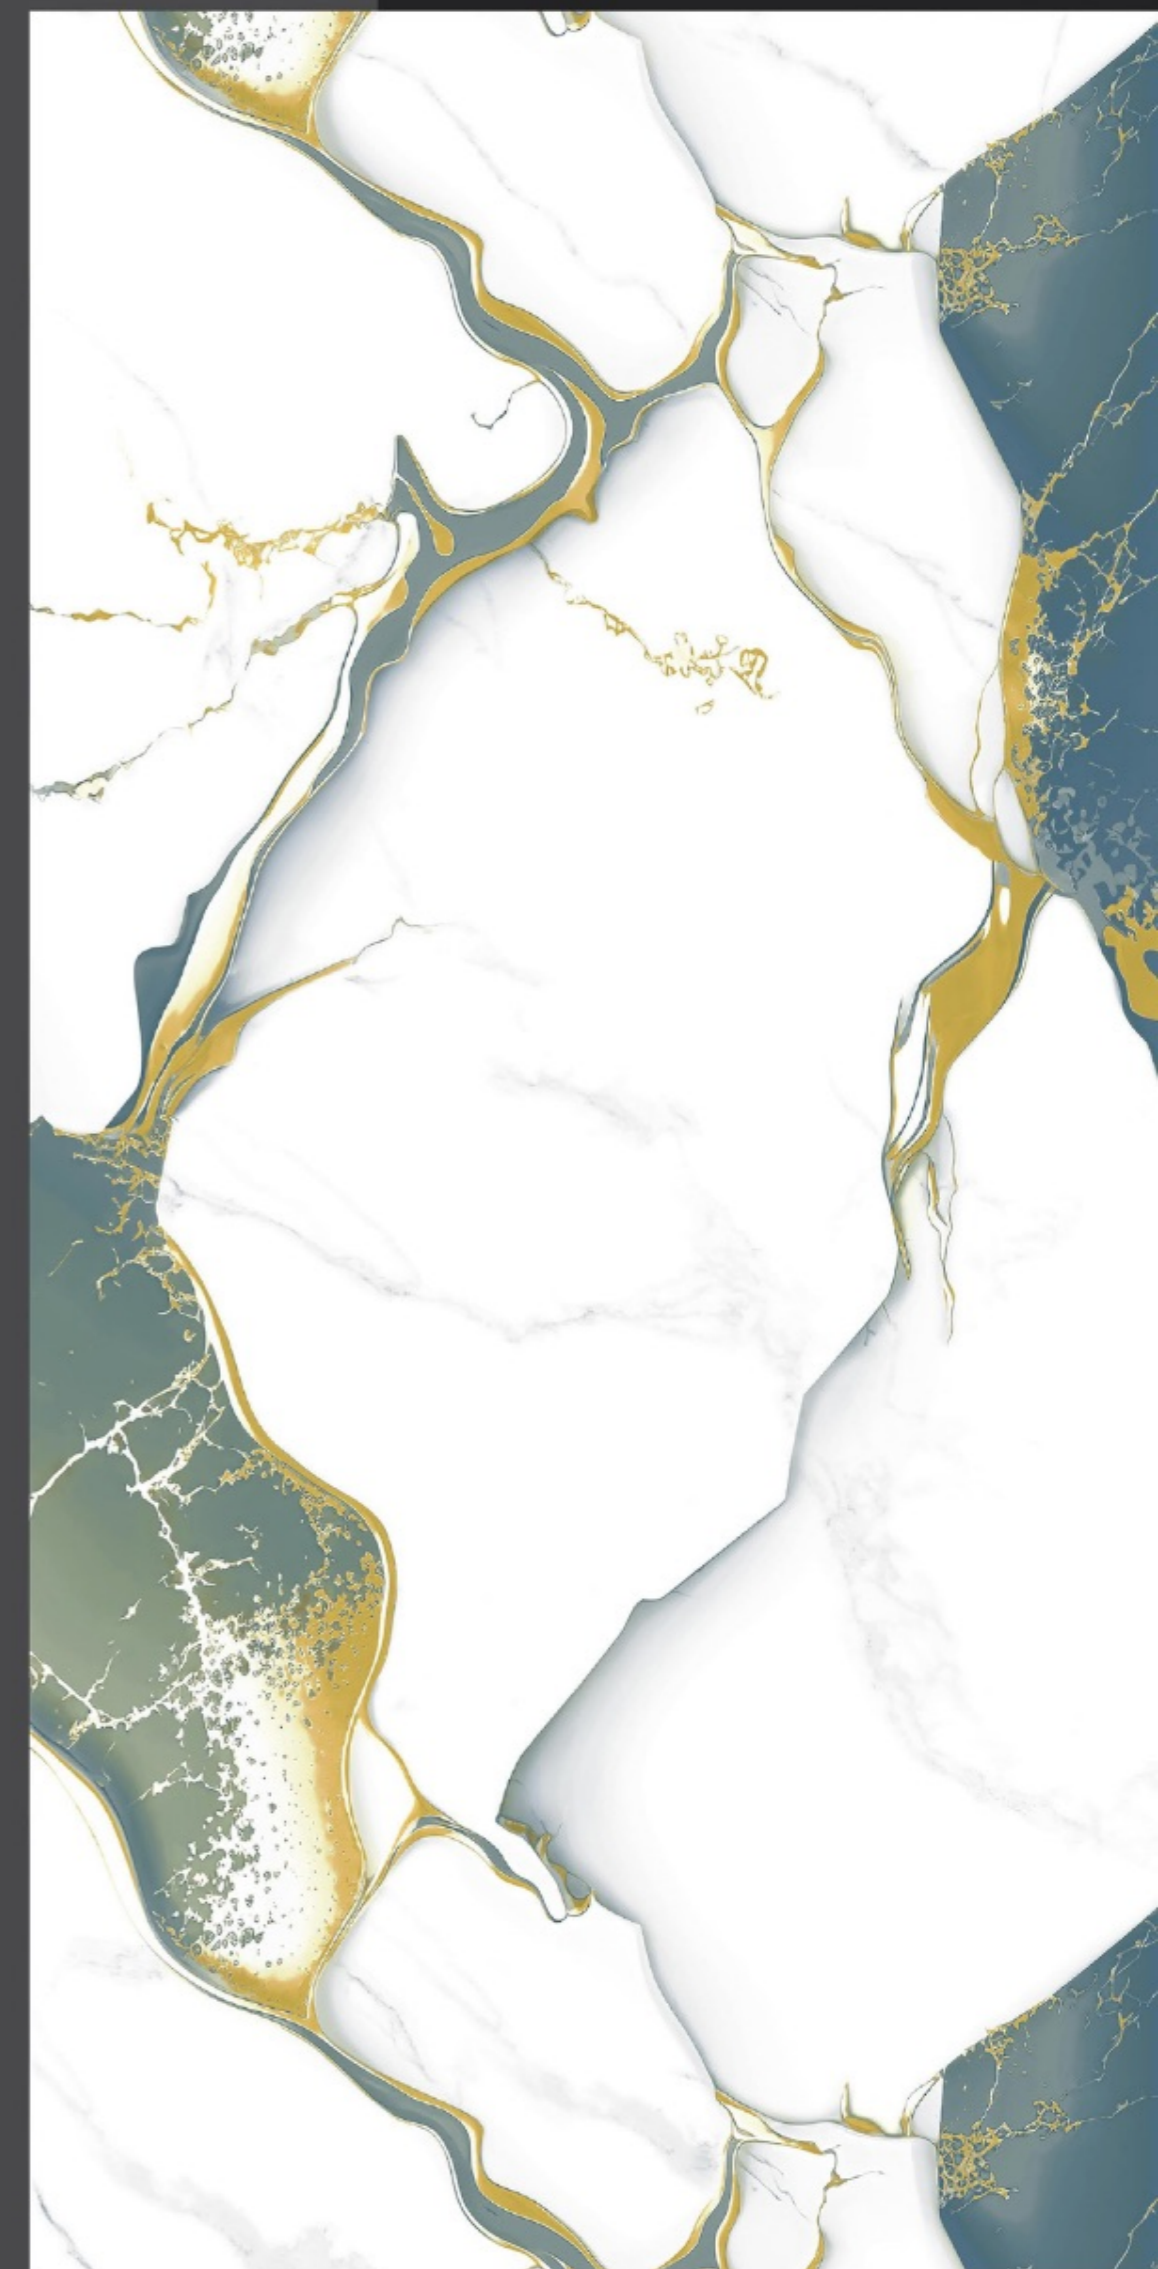

SIZE - 600x1200MM

SURFACE - GLOSSY

FACES-3

Kolina Aqua

TILES SPECIFICATION

1 Easy To Clean

2 Hygienic / Antibacterial Surface

3 Water Resistant

4 Impact Resistant

5 Frost Resistant

6 Scratch Resistant

7 Chemical & Stain Resistant

8 Fire Resistant