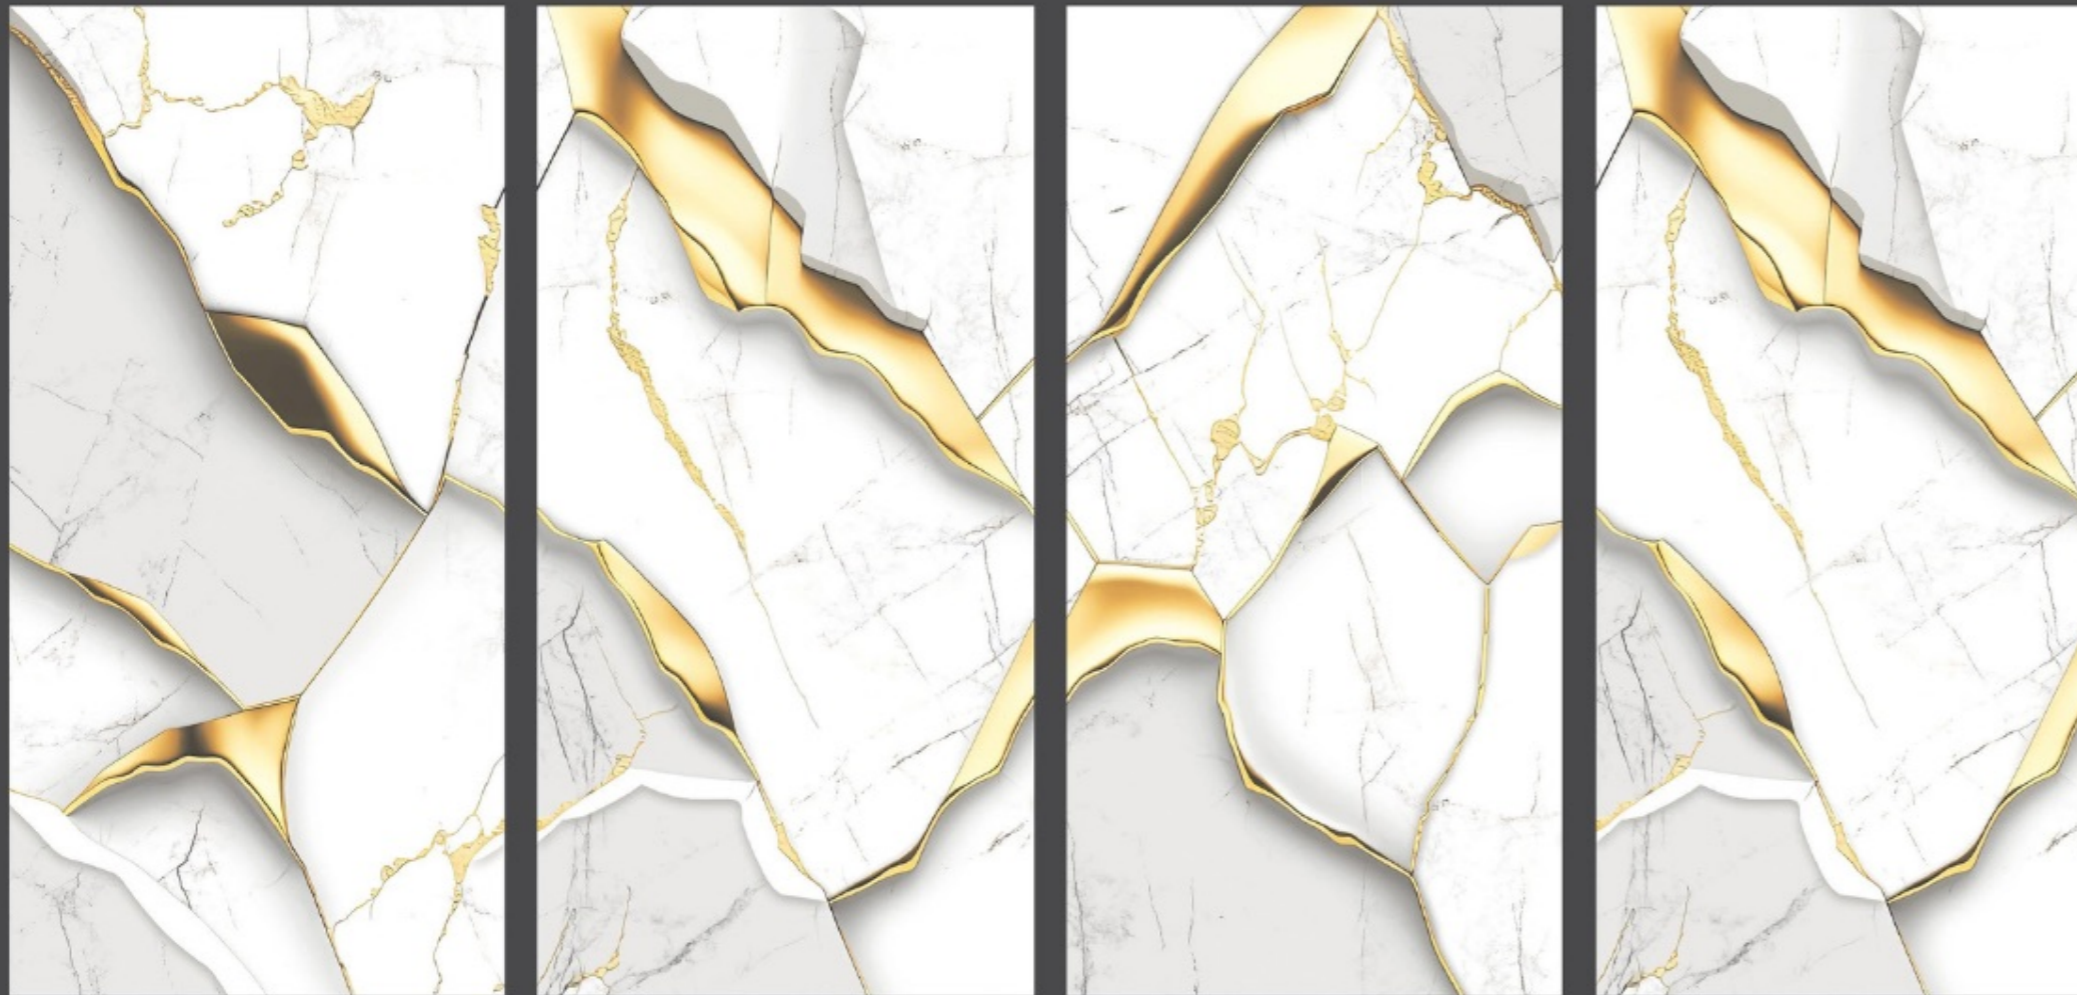

- 5 Frost Resistant 
- 6 Scratch Resistant 
- 7 Chemical & Stain Resistant 
- 8 Fire Resistant 

Ana Silver

SIZE - 600x1200MM

SURFACE - GLOSSY

FACES-4

Capadi Gold

TILES SPECIFICATION

- | | |
|---|---|
| 1 Easy To Clean  | 5 Frost Resistant  |
| 2 Hygienic / Antibacterial Surface  | 6 Scratch Resistant  |
| 3 Water Resistant  | 7 Chemical & Stain Resistant  |
| 4 Impact Resistant  | 8 Fire Resistant  |