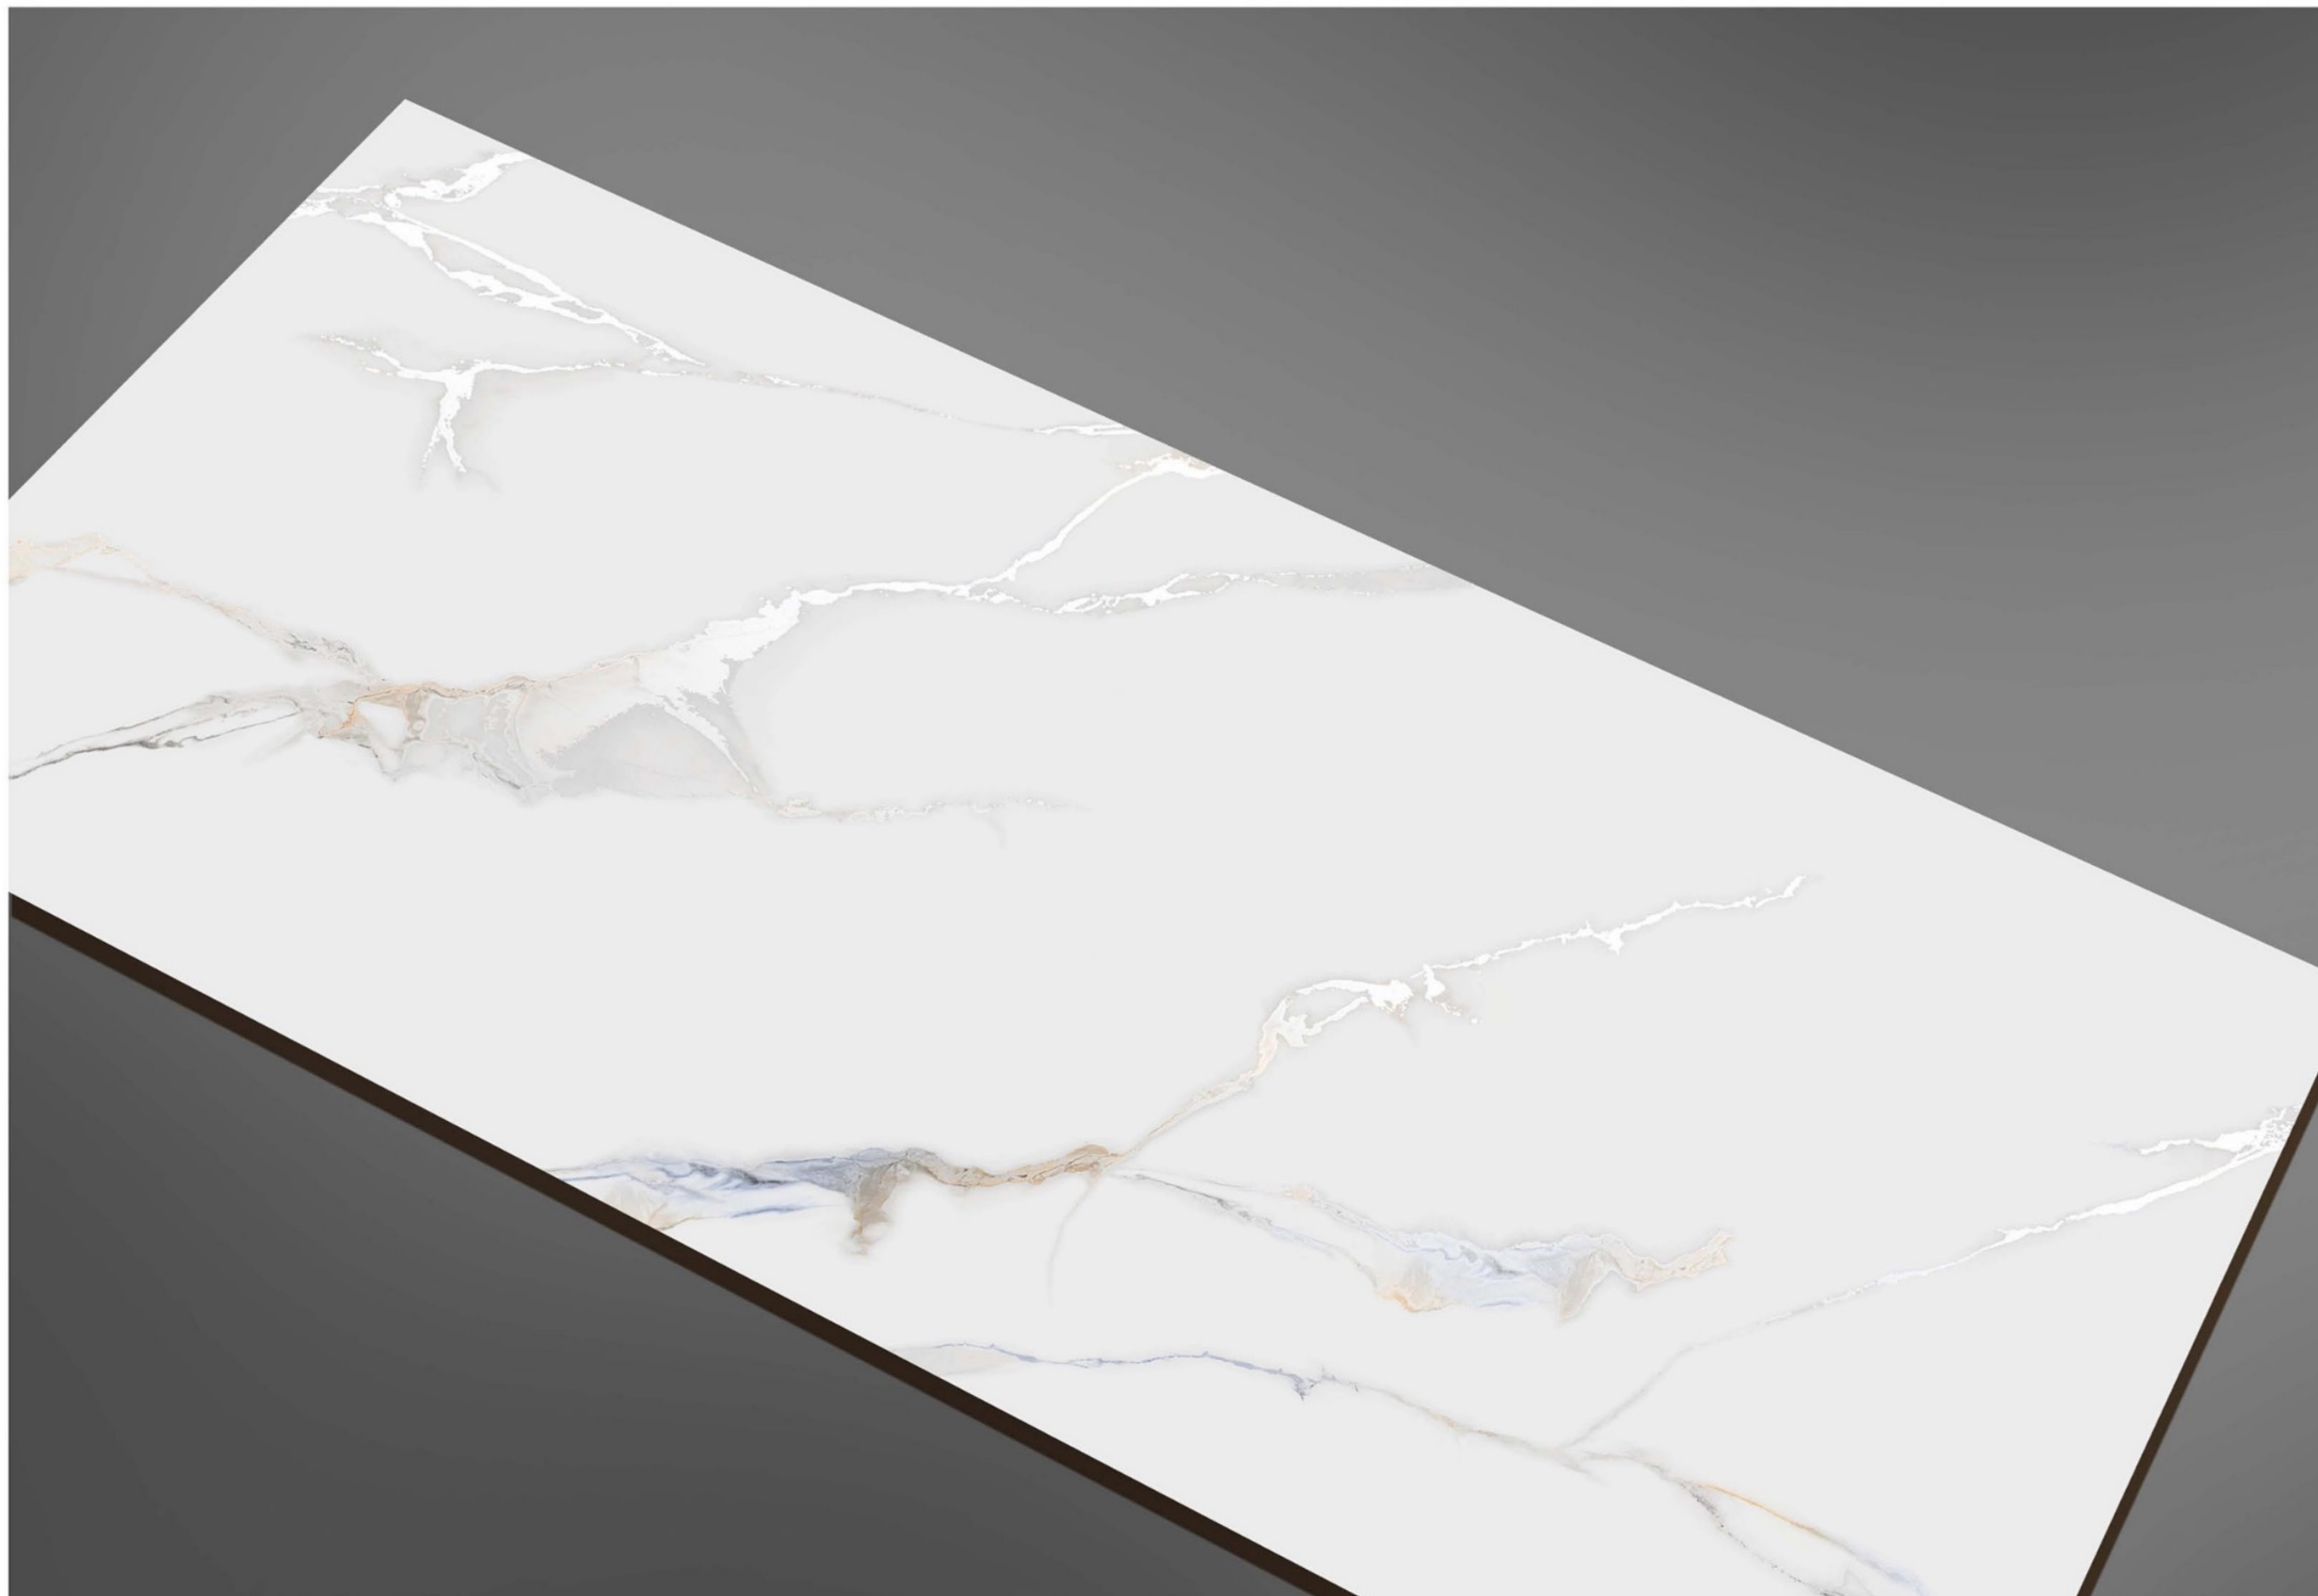

CR_EVA STATUARIO