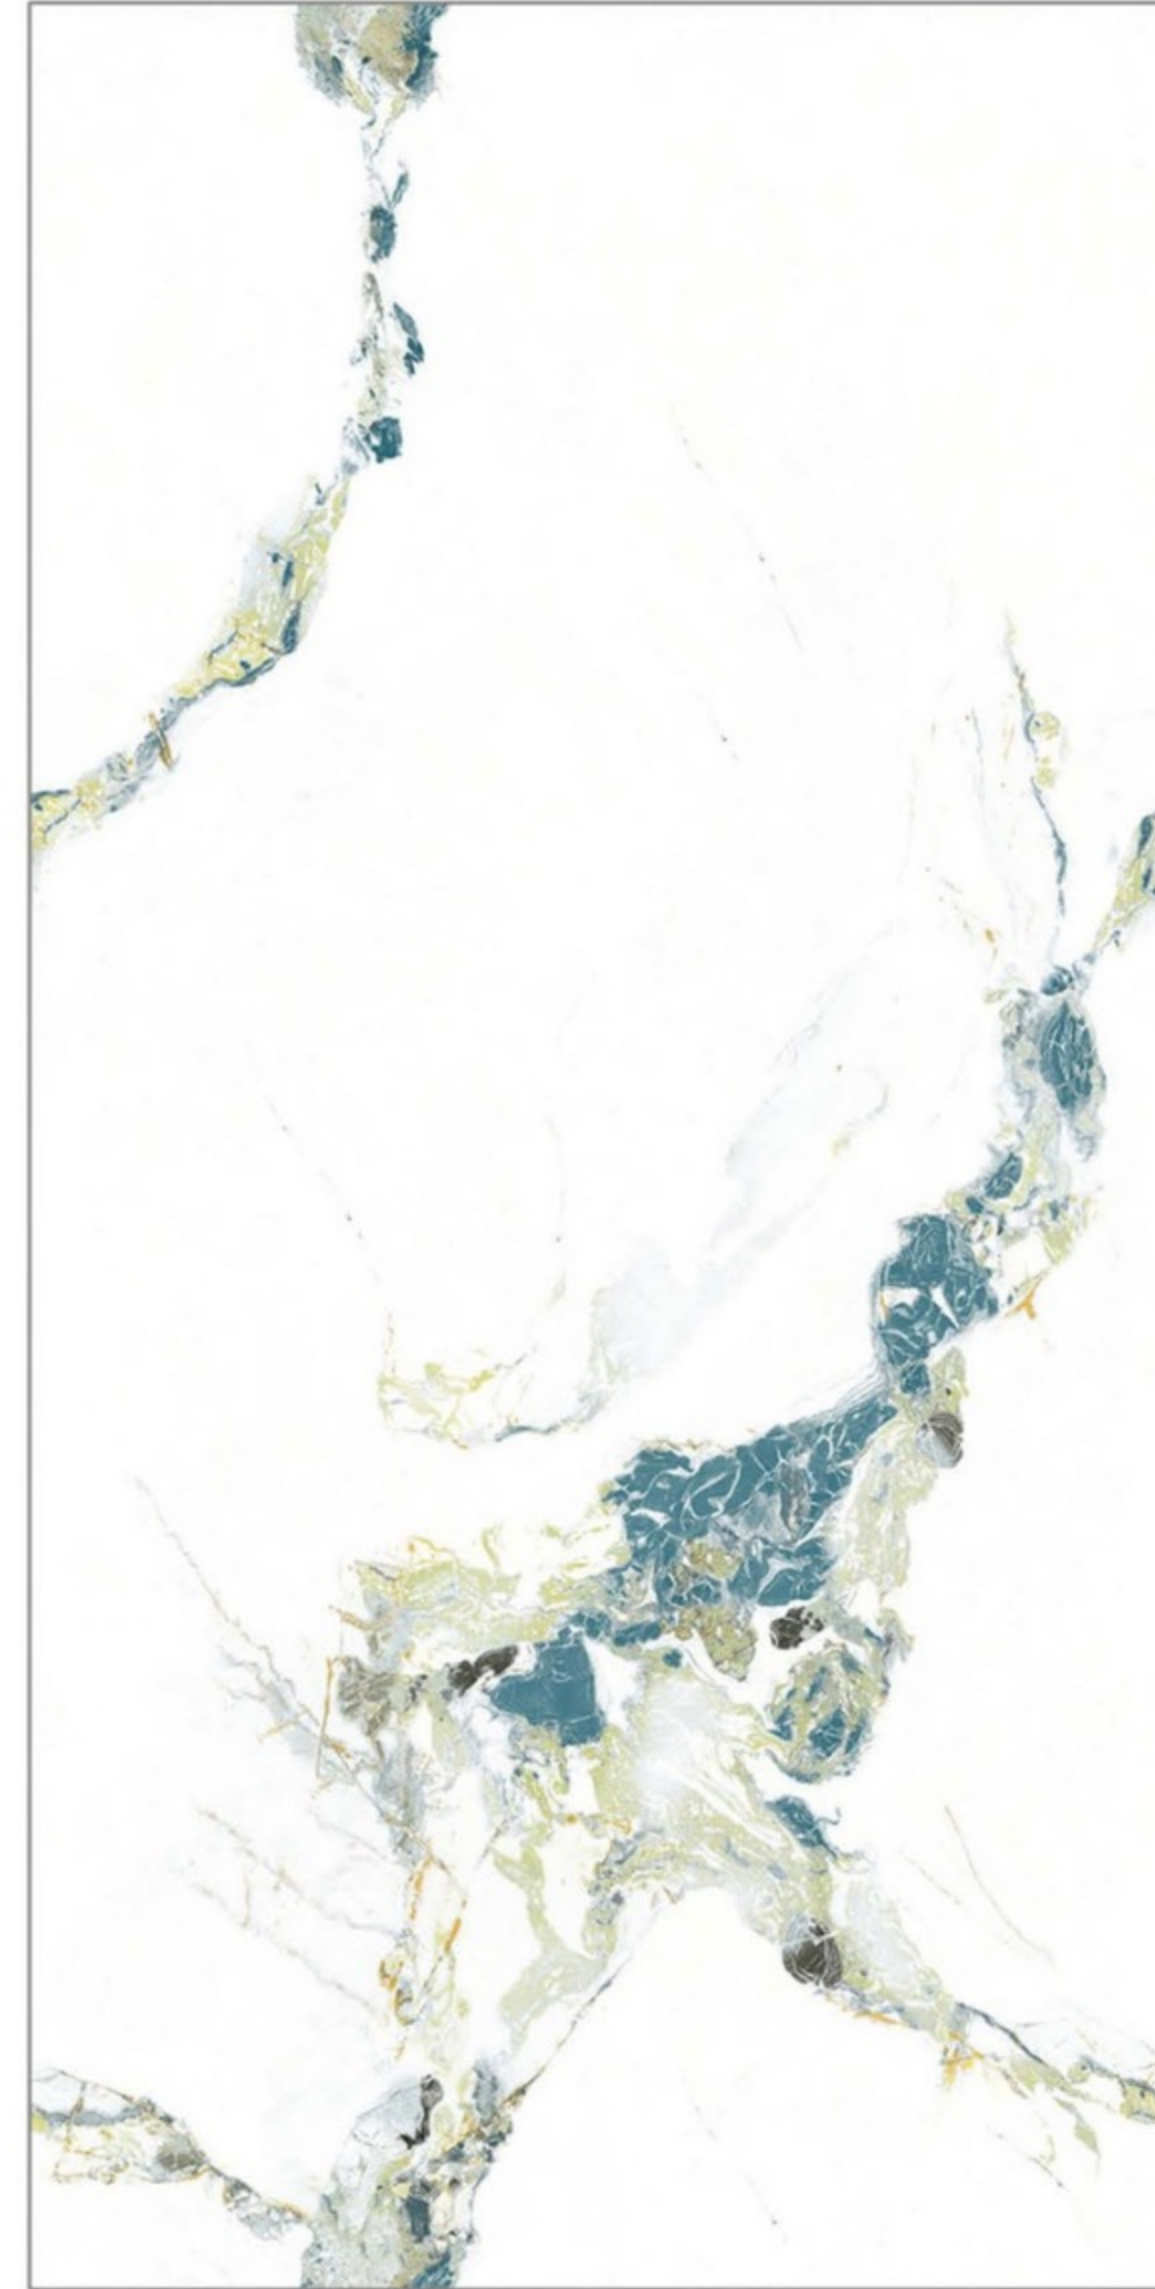

# CR\_ALASKA VERDE

600x1200MM  
Carving Surface

Format  
600x1200MM

Surface  
Carving

Faces  
4

CR\_ALASKA VERDE