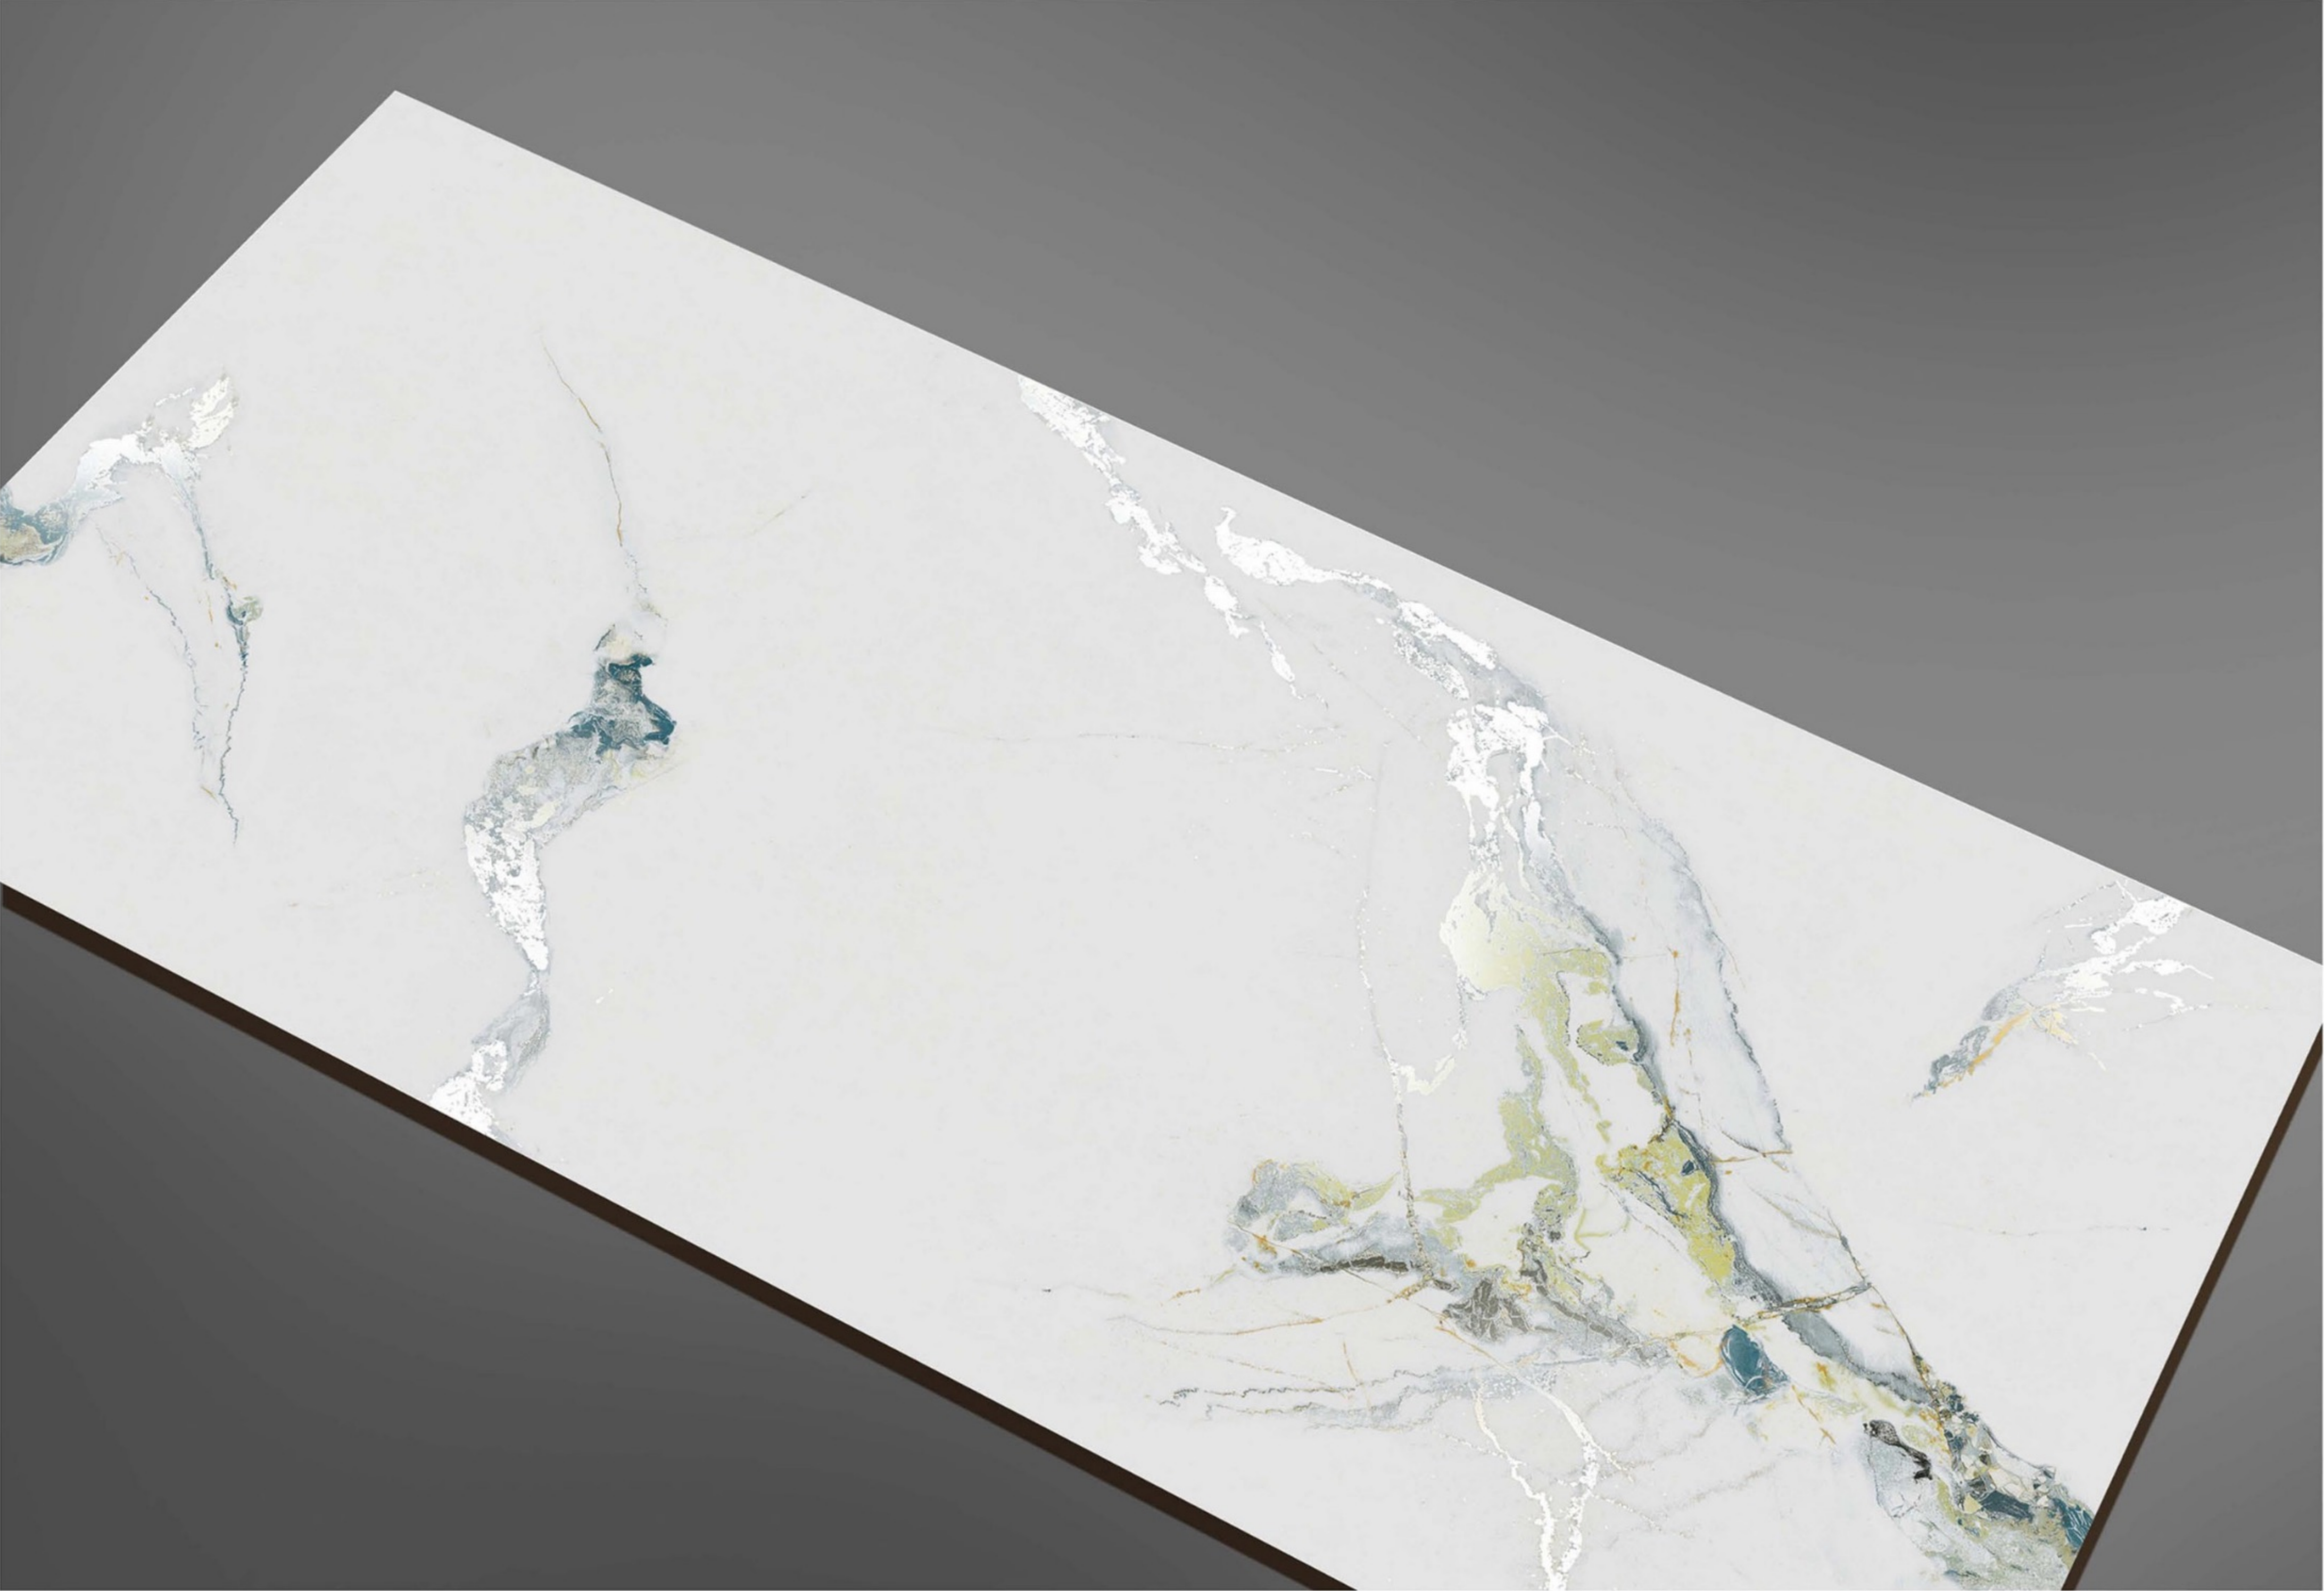

# CR\_ALASKA VERDE

600x1200MM  
Carving Surface

Format  
600x1200MM

Surface  
Carving

Faces  
4

CR\_ALASKA VERDE