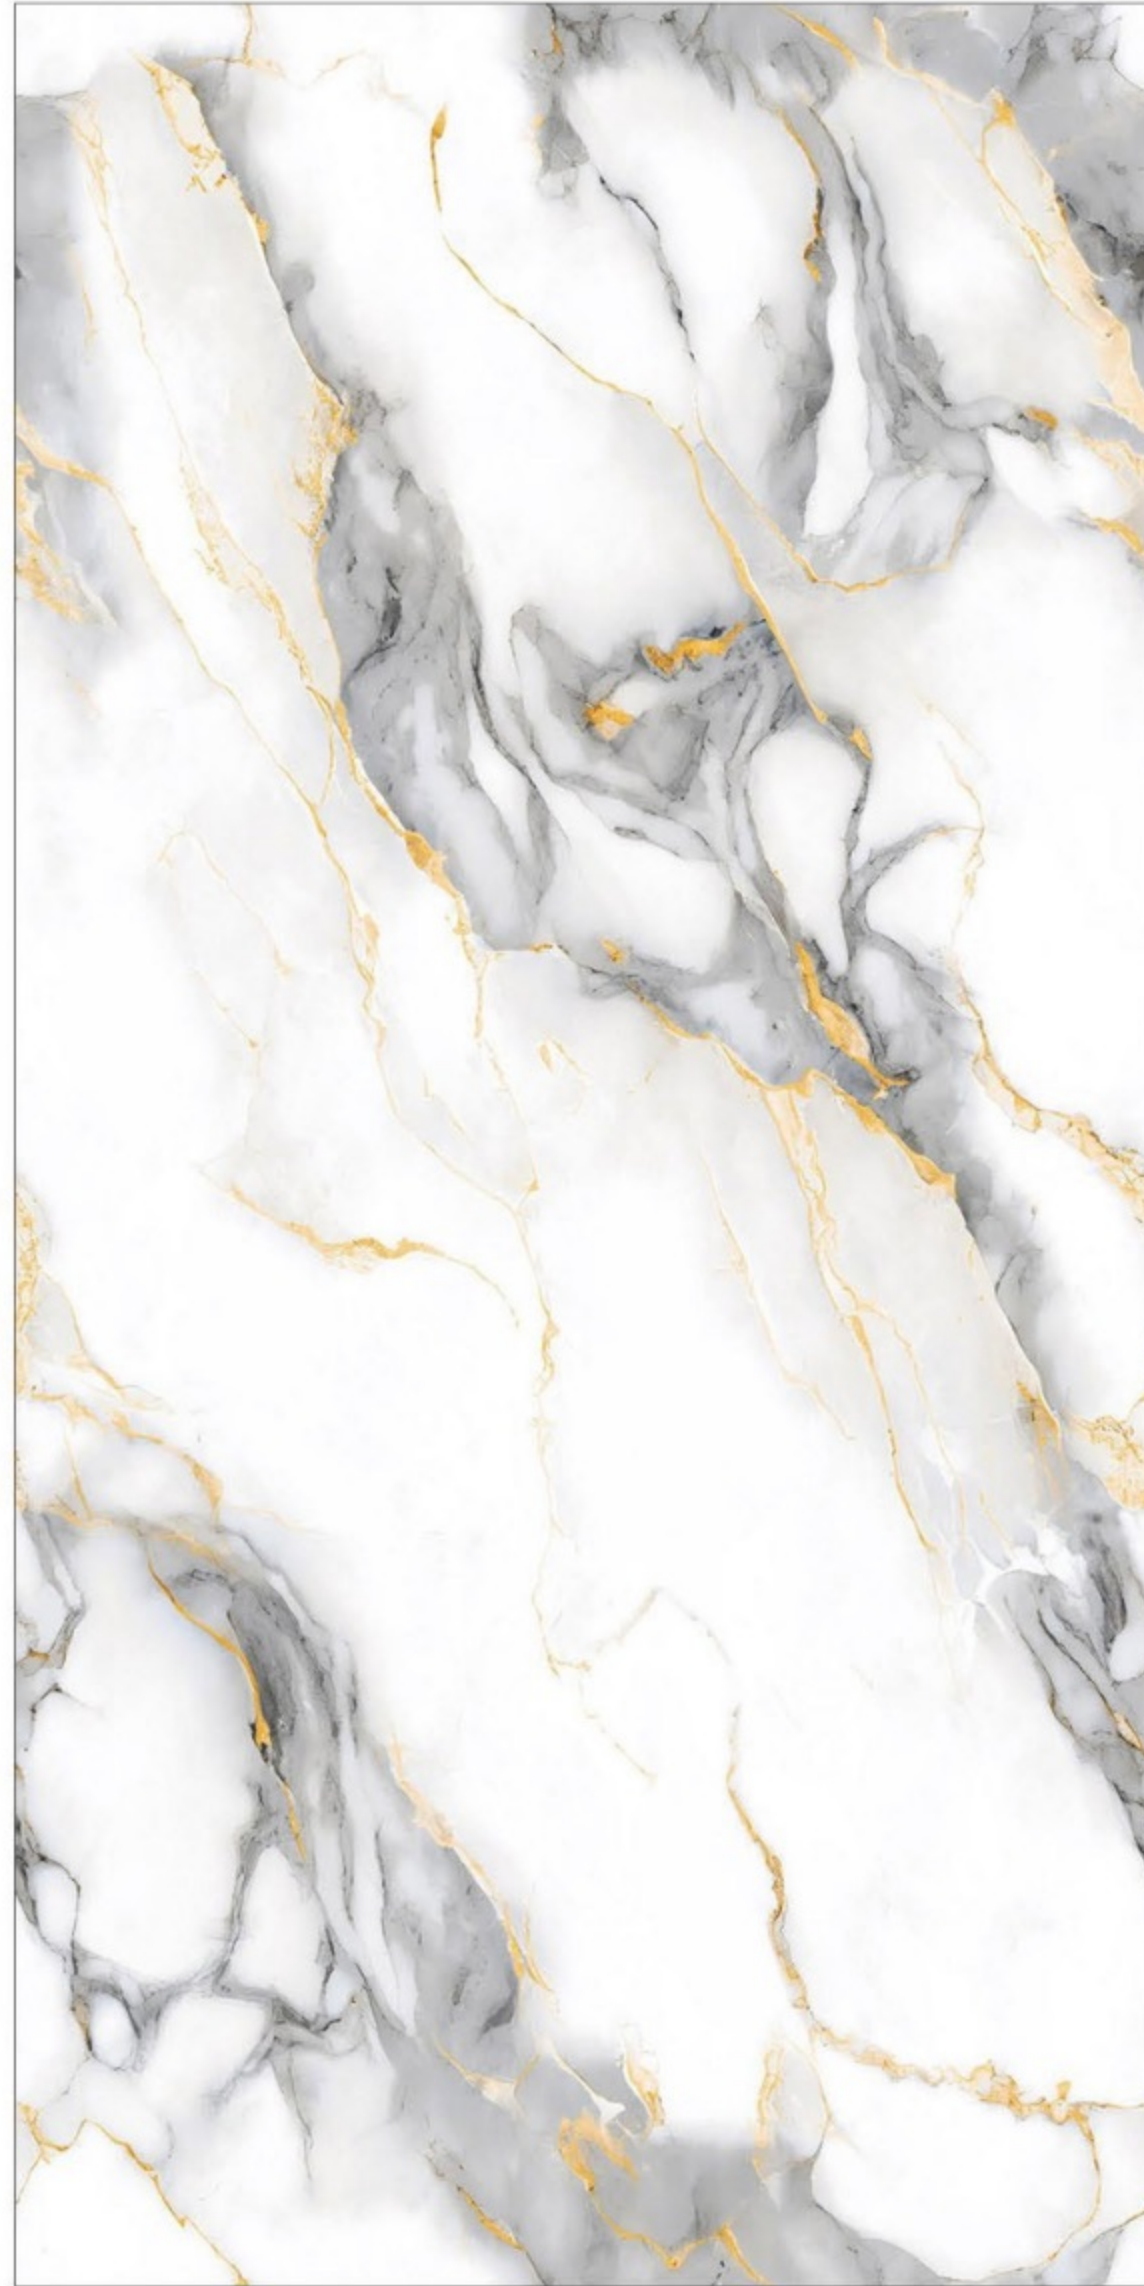

Format
600x1200MM

Surface
CARVING

Faces
3