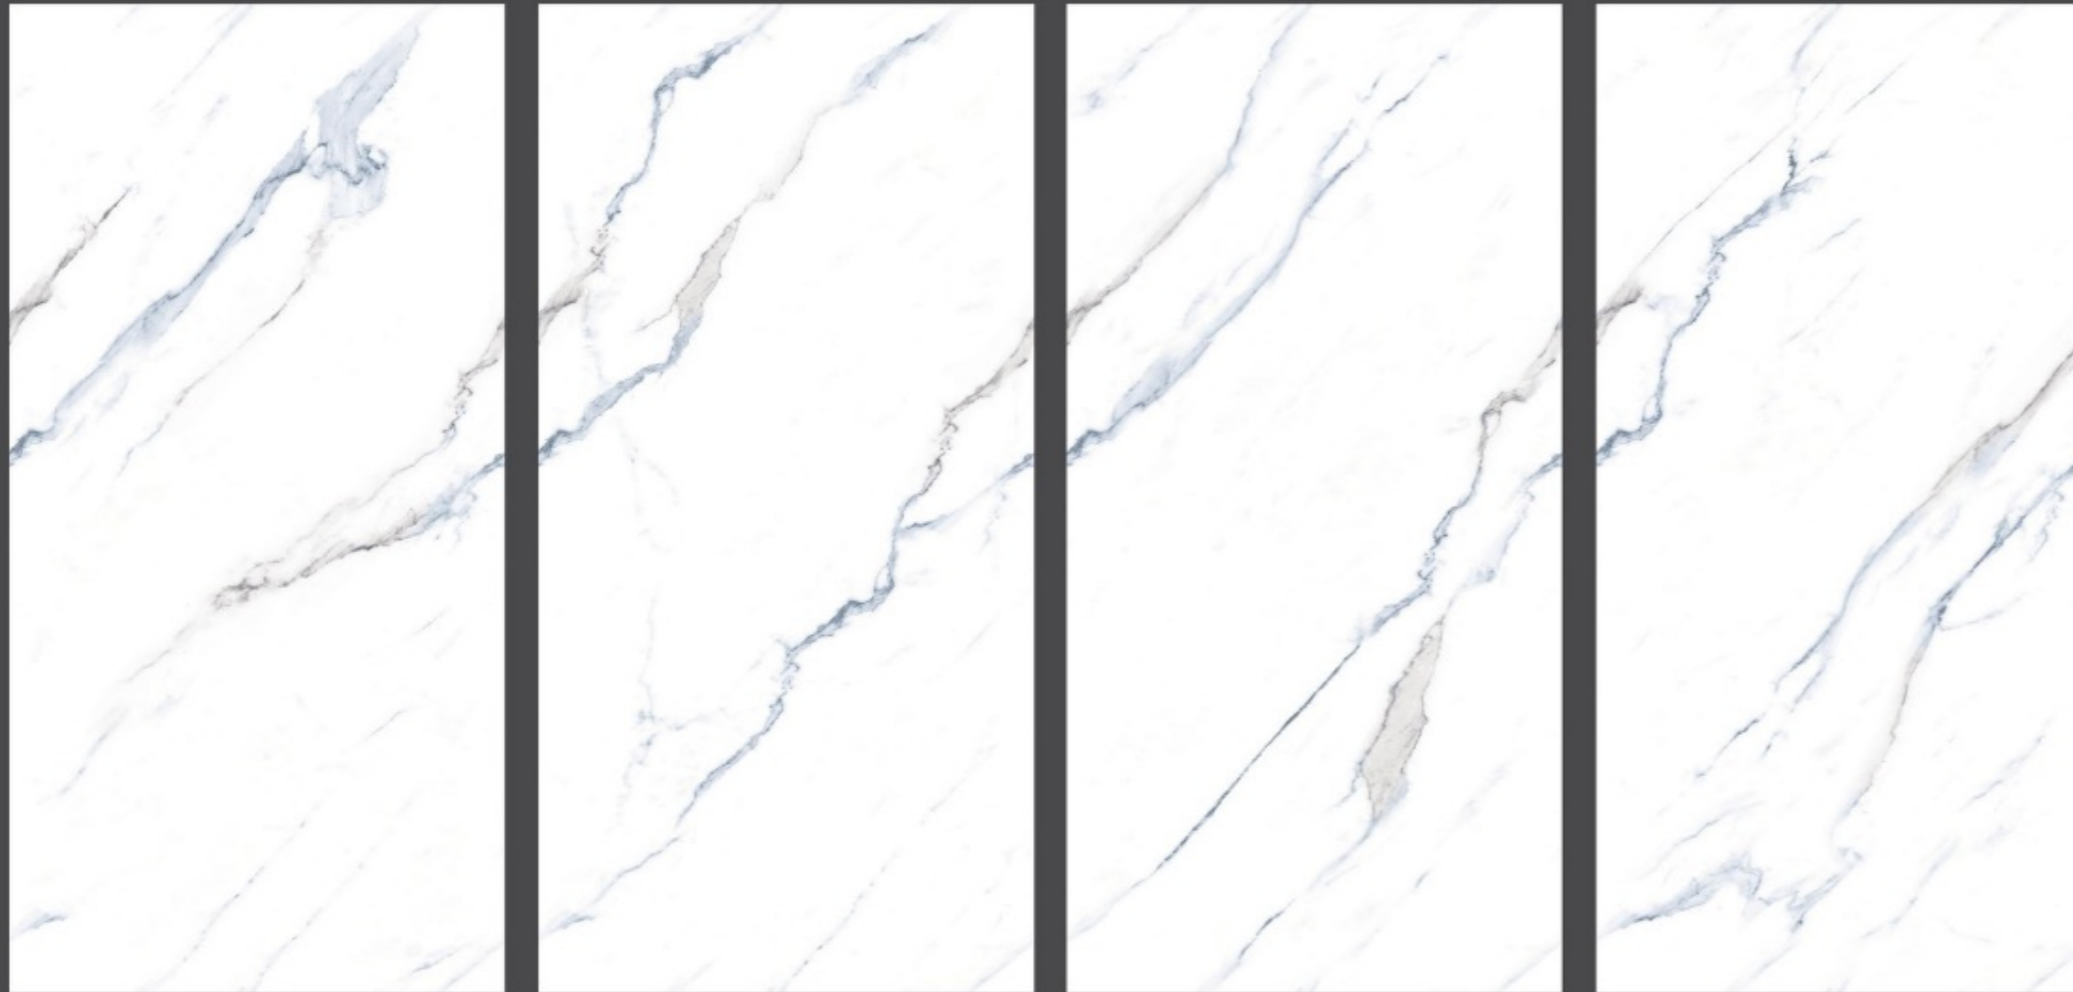

SIZE - 600x1200MM

SURFACE - GLOSSY

FACES-4

EM-Karlos Statuario Blue

TILES SPECIFICATION

1 Easy To Clean	5 Frost Resistant
2 Hygienic / Antibacterial Surface	6 Scratch Resistant
3 Water Resistant	7 Chemical & Stain Resistant
4 Impact Resistant	8 Fire Resistant