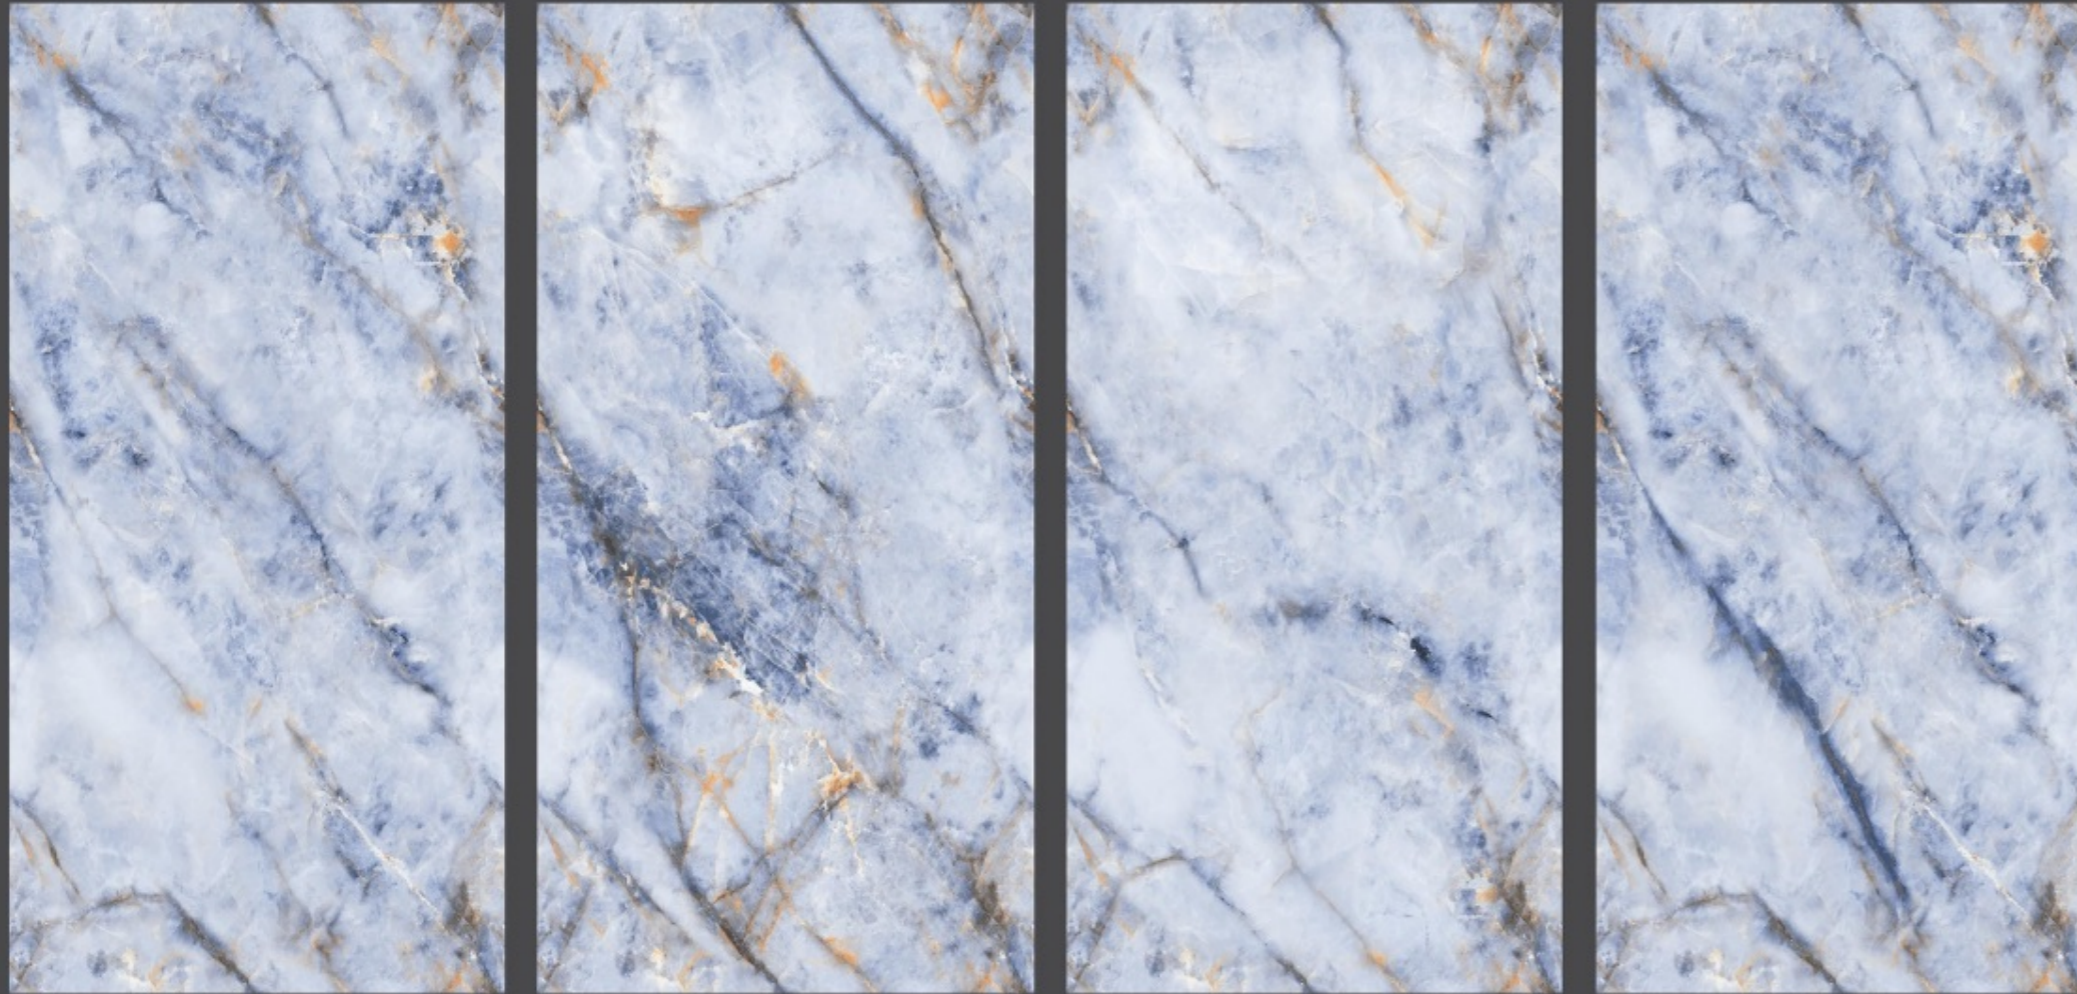

SIZE - 600x1200MM

SURFACE - GLOSSY

FACES-4

EM-Fuji Ice

TILES SPECIFICATION

1 Easy To Clean	5 Frost Resistant
2 Hygienic / Antibacterial Surface	6 Scratch Resistant
3 Water Resistant	7 Chemical & Stain Resistant
4 Impact Resistant	8 Fire Resistant