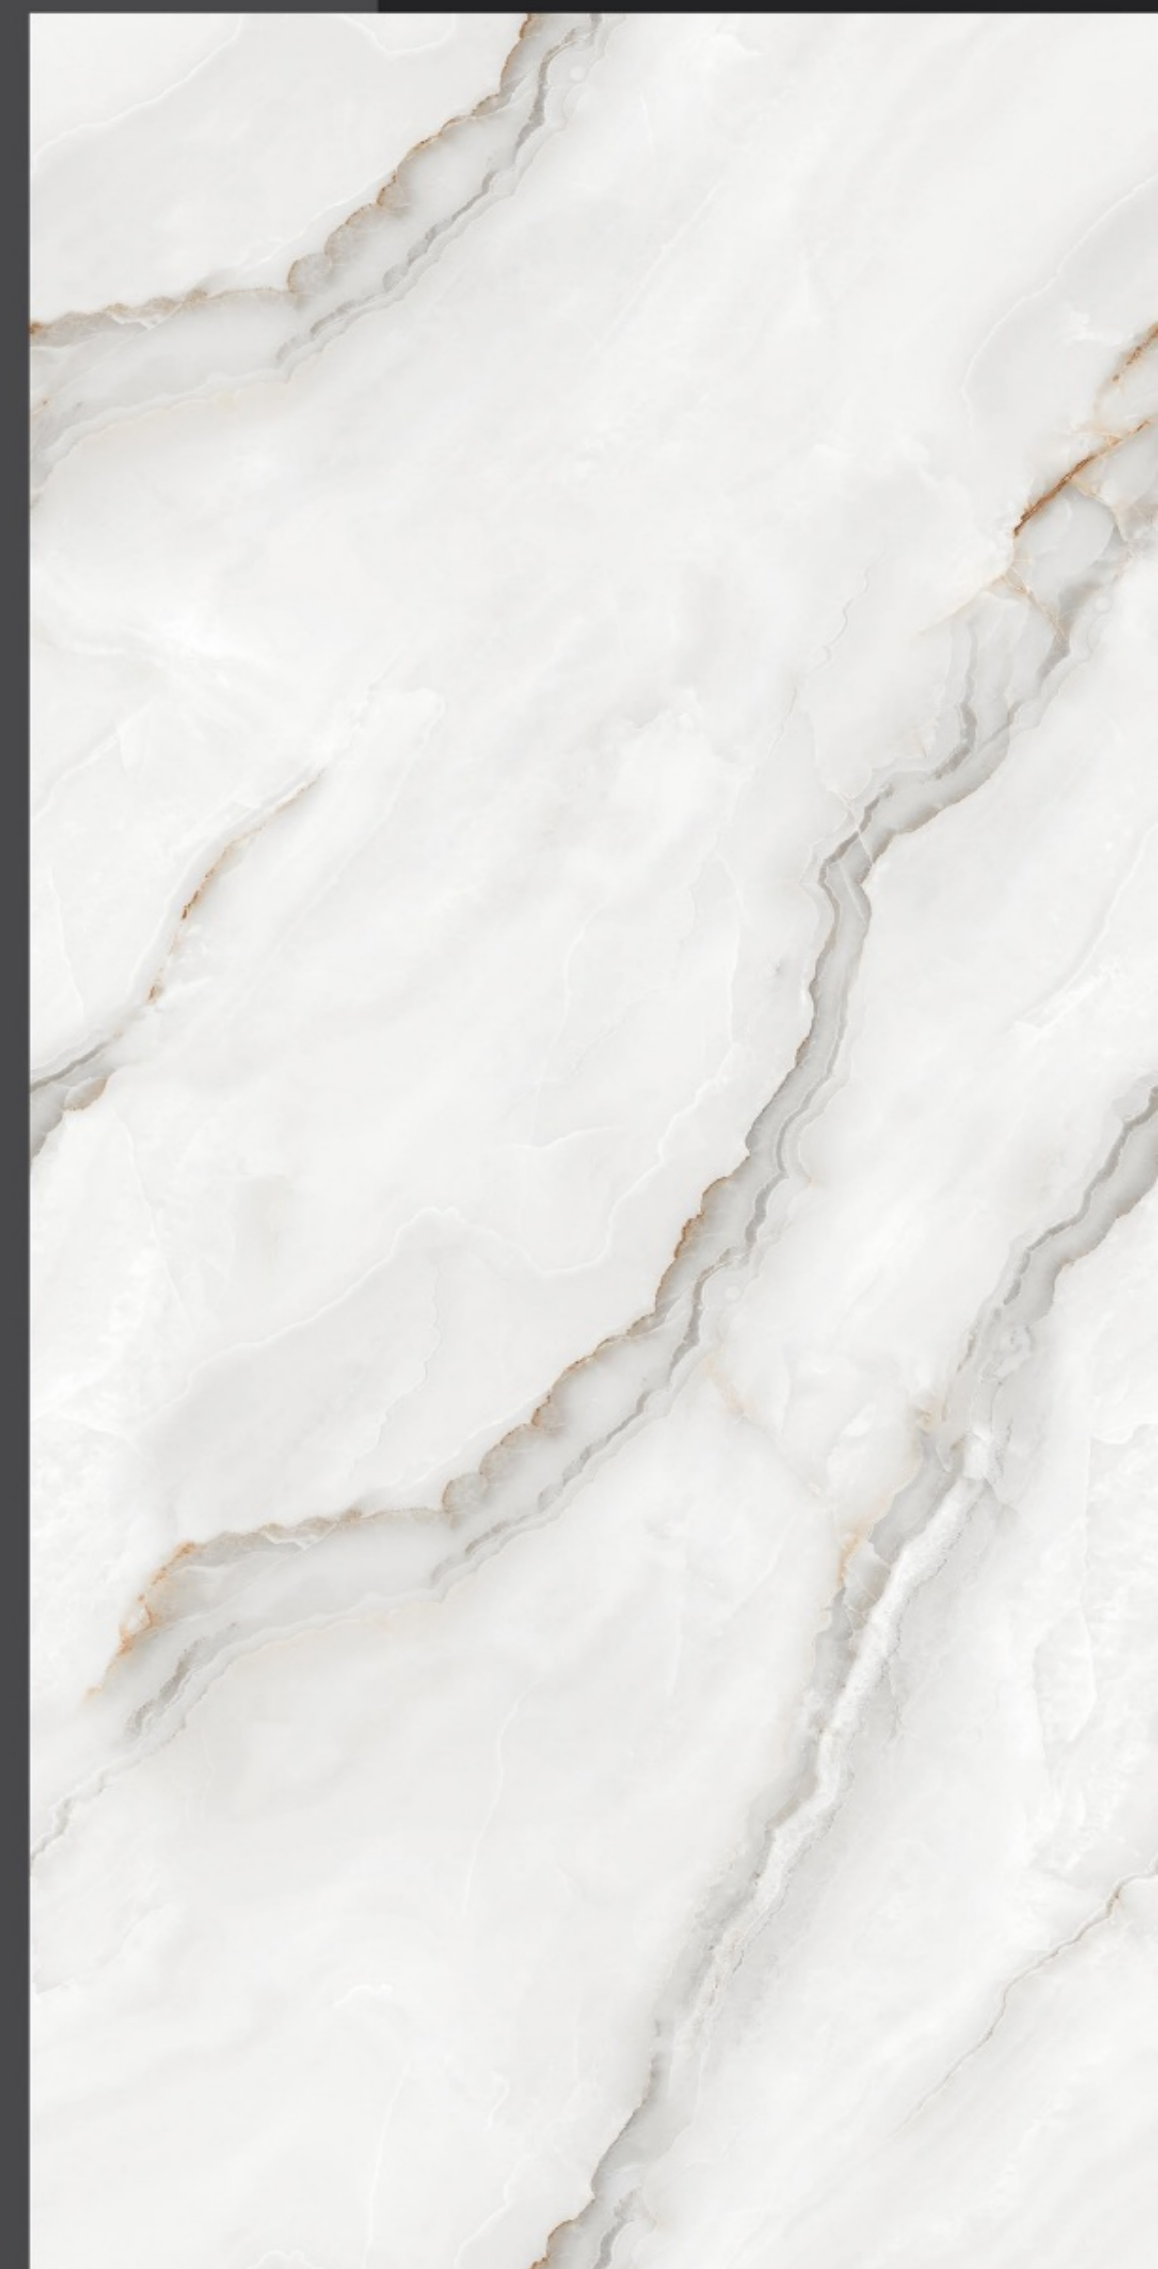

TILES SPECIFICATION

- 1 Easy To Clean
- 2 Hygienic / Antibacterial Surface
- 3 Water Resistant
- 4 Impact Resistant

- 5 Frost Resistant
- 6 Scratch Resistant
- 7 Chemical & Stain Resistant
- 8 Fire Resistant