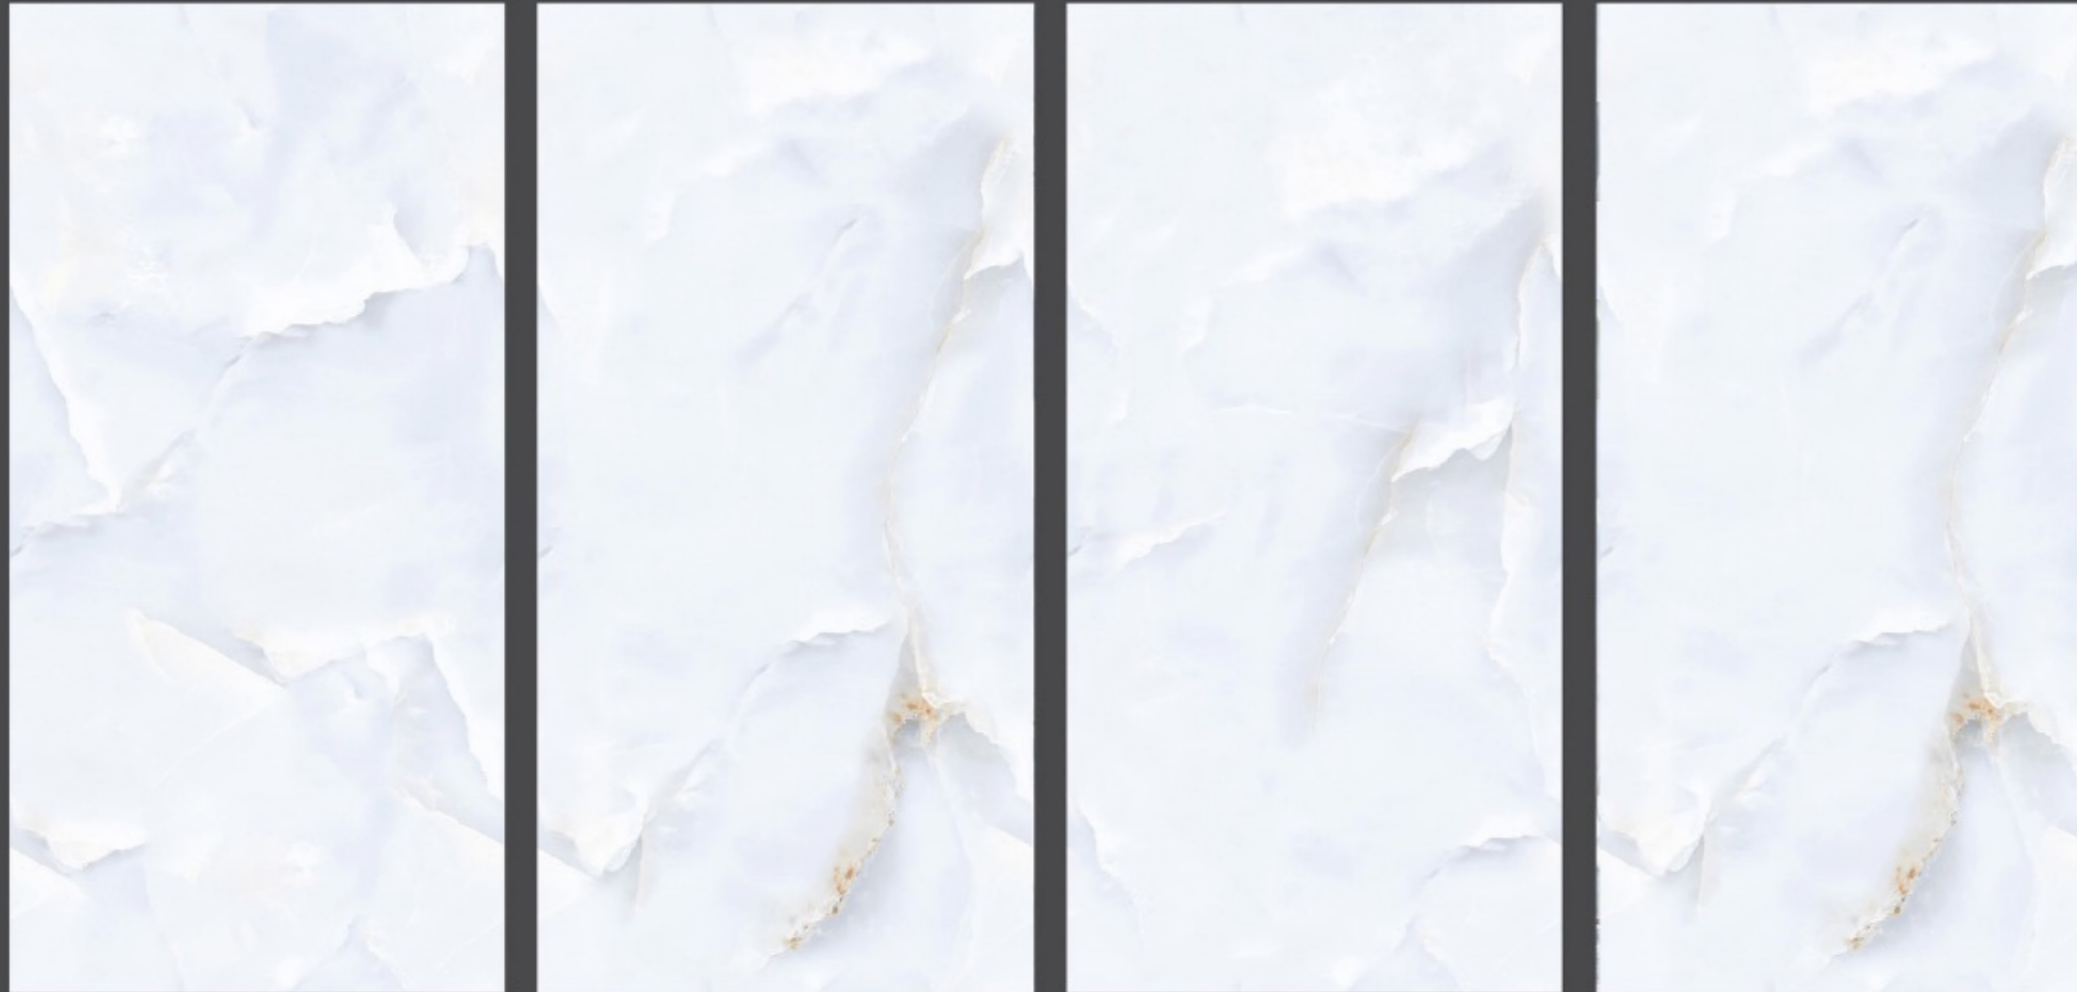

SIZE - 600x1200MM

SURFACE - GLOSSY

FACES-3

EM_OPERA WHITE

TILES SPECIFICATION

1 Easy To Clean	5 Frost Resistant
2 Hygienic / Antibacterial Surface	6 Scratch Resistant
3 Water Resistant	7 Chemical & Stain Resistant
4 Impact Resistant	8 Fire Resistant