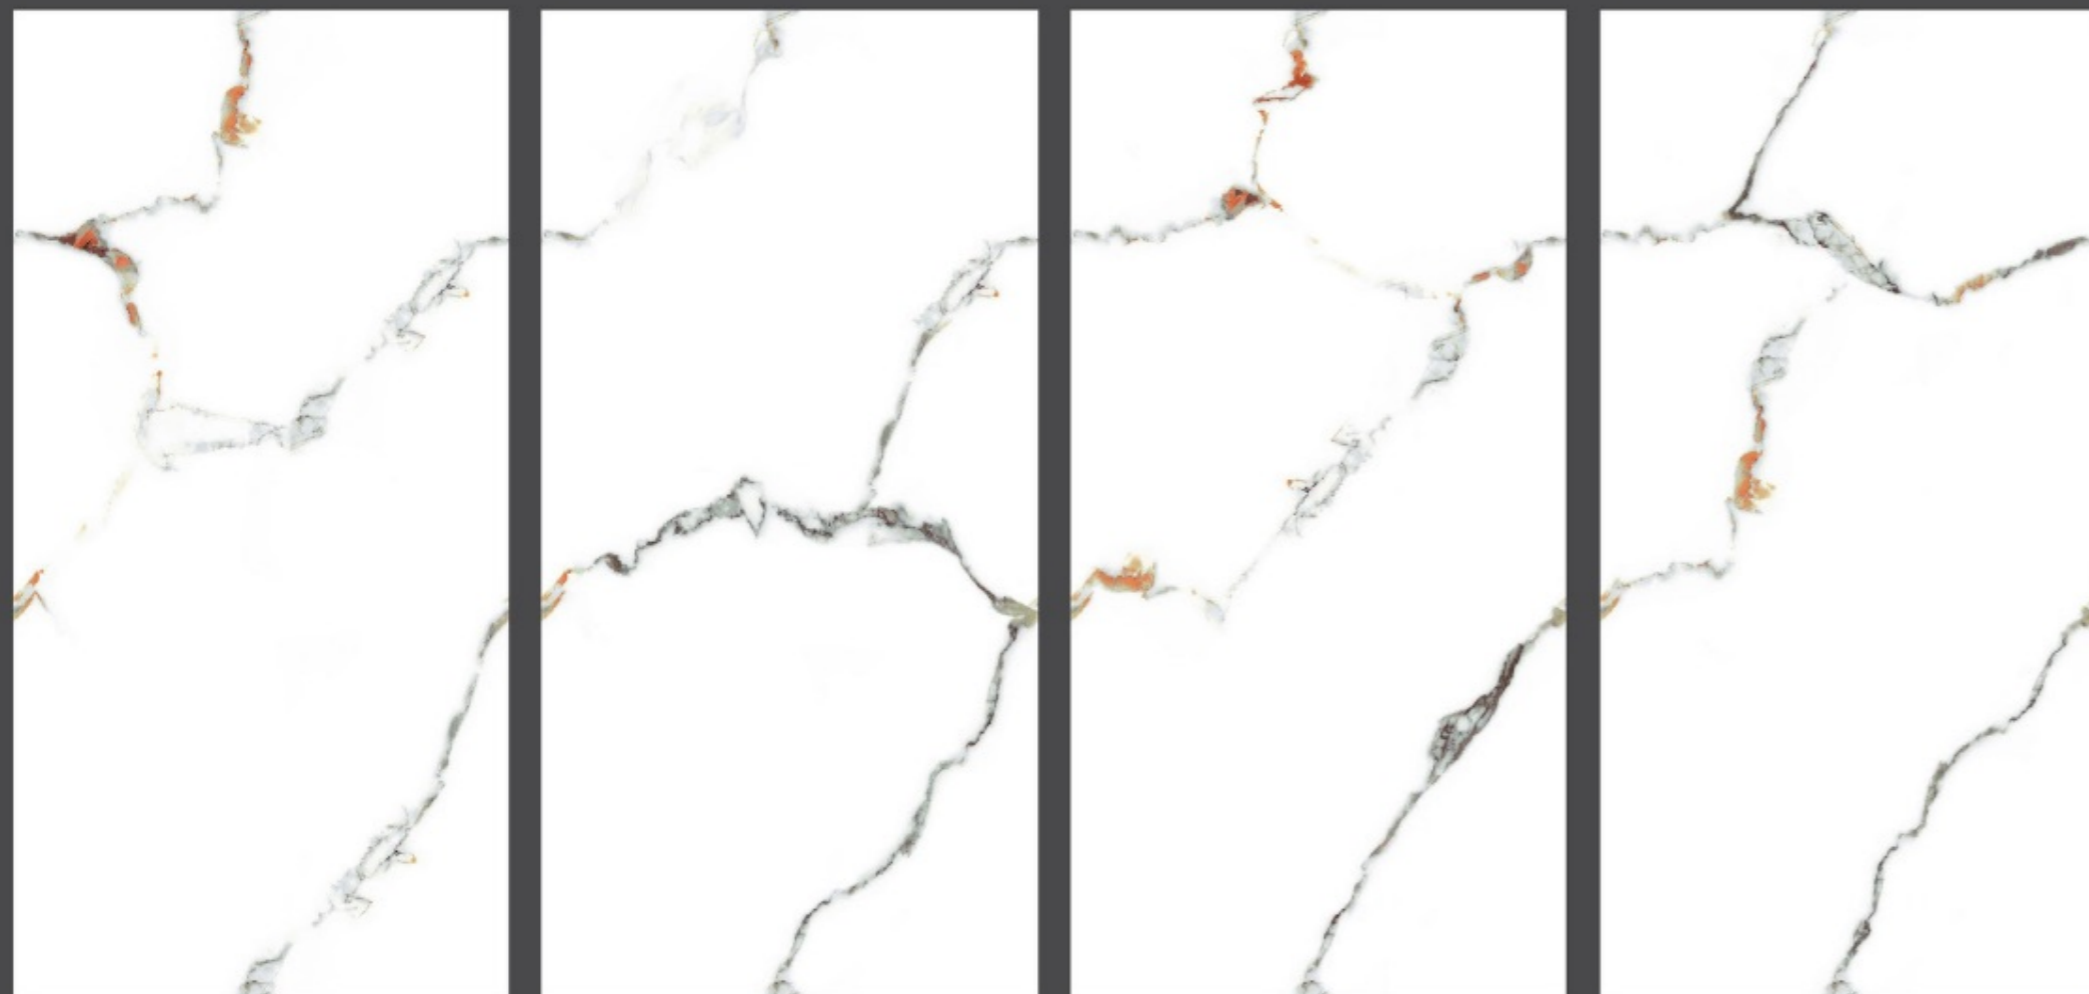

SIZE - 600x1200MM

SURFACE - GLOSSY

FACES-4

EM-Soro Multy

TILES SPECIFICATION

1 Easy To Clean	5 Frost Resistant
2 Hygienic / Antibacterial Surface	6 Scratch Resistant
3 Water Resistant	7 Chemical & Stain Resistant
4 Impact Resistant	8 Fire Resistant