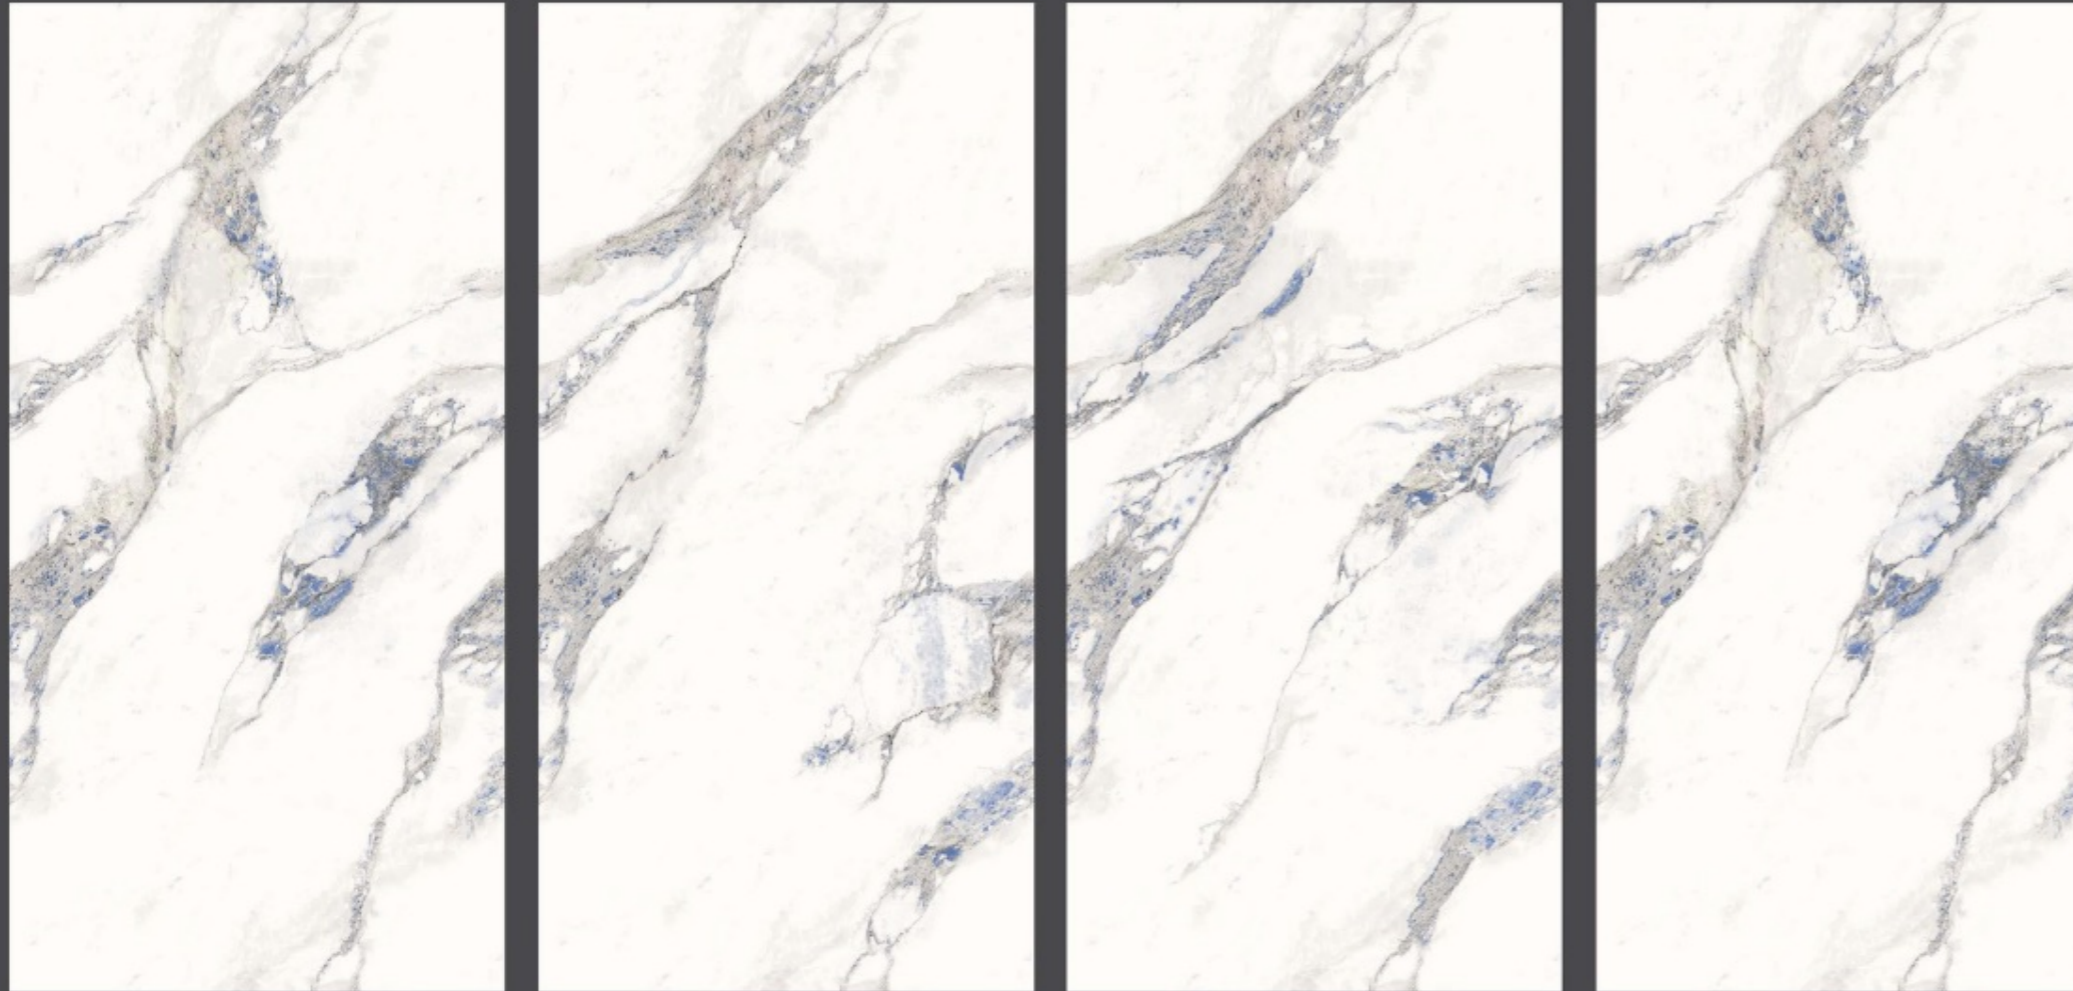

SIZE - 600x1200MM

SURFACE - GLOSSY

FACES-3

EM-Gouri Blue

TILES SPECIFICATION

1	Easy To Clean		5	Frost Resistant	
2	Hygienic / Antibacterial Surface		6	Scratch Resistant	
3	Water Resistant		7	Chemical & Stain Resistant	
4	Impact Resistant		8	Fire Resistant