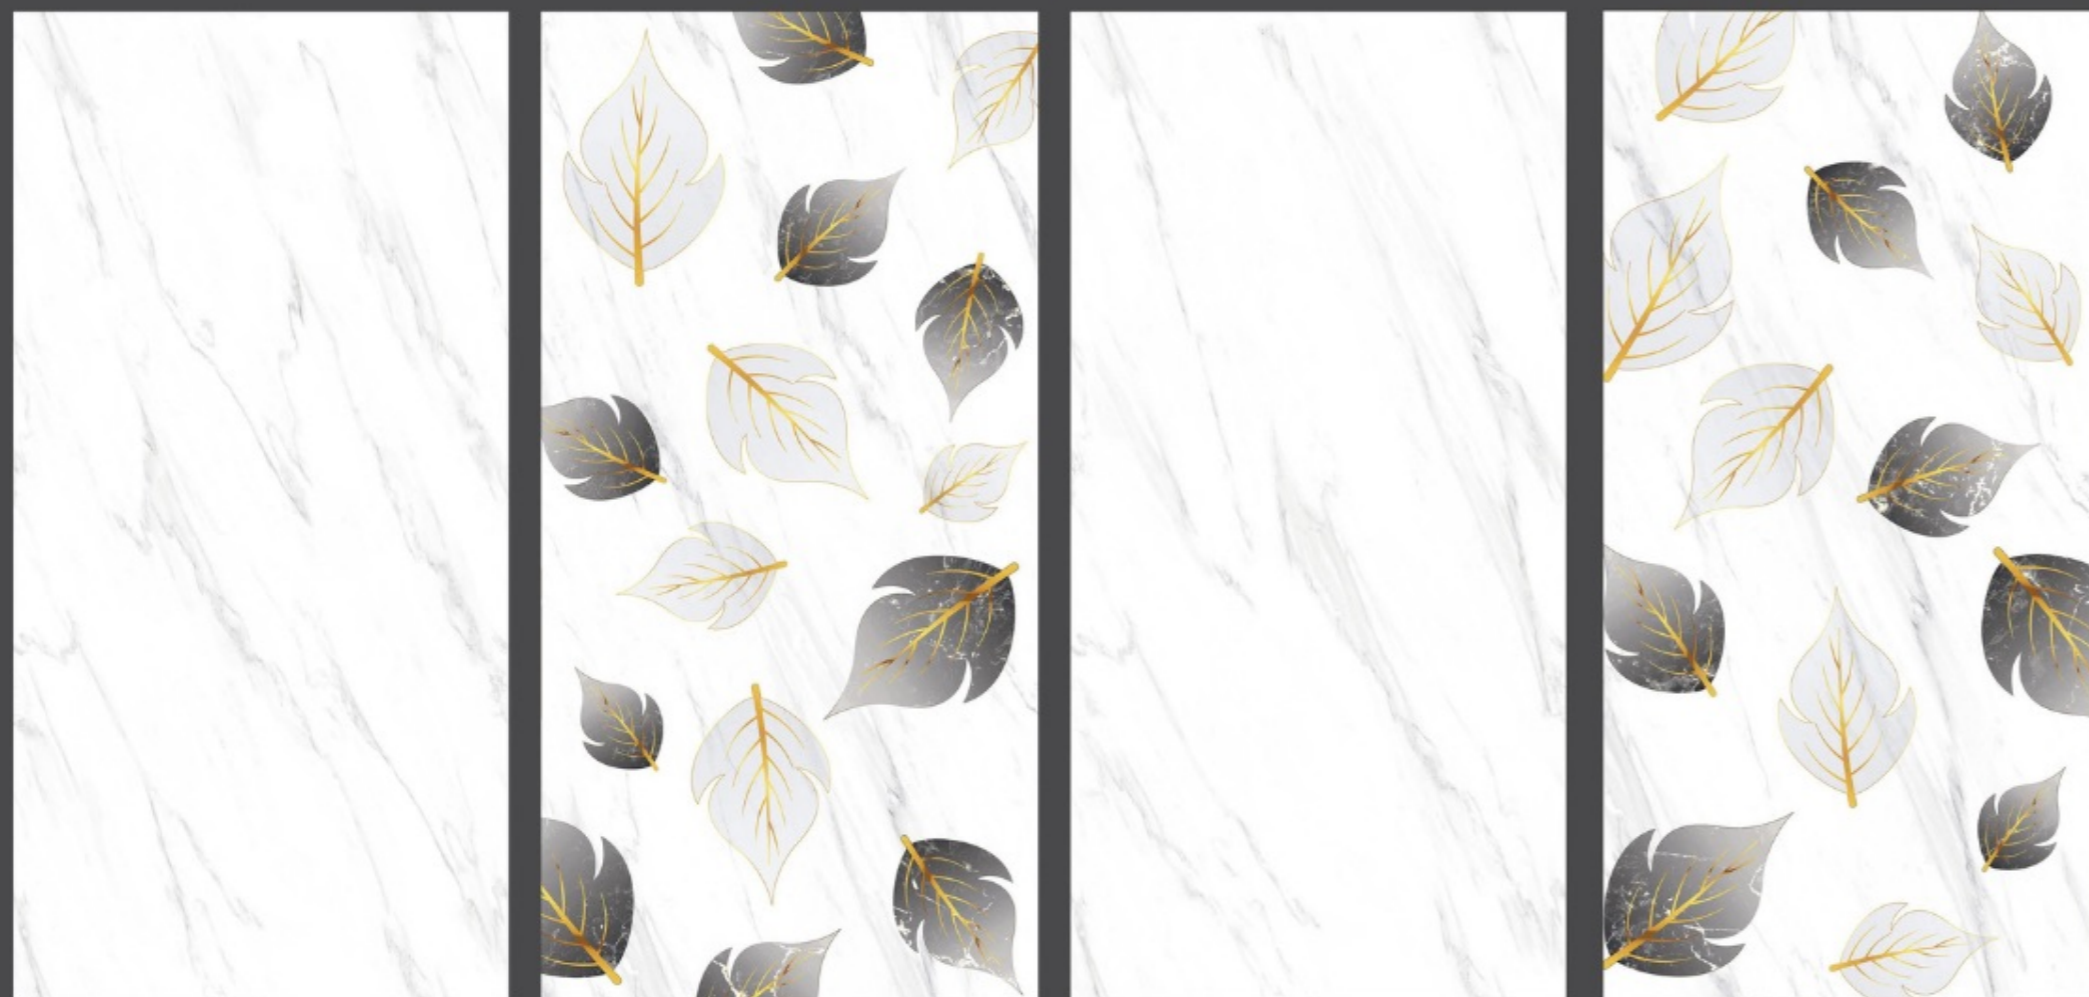

- 5** Frost Resistant 
- 6** Scratch Resistant 
- 7** Chemical & Stain Resistant 
- 8** Fire Resistant 

SIZE - 600x1200MM

SURFACE - GLOSSY

FACES-3

EM-LIPON WHITE

EM-LIPON GREY-DECOR

TILES SPECIFICATION

- 1 Easy To Clean 
- 2 Hygienic / Antibacterial Surface 
- 3 Water Resistant 
- 4 Impact Resistant 