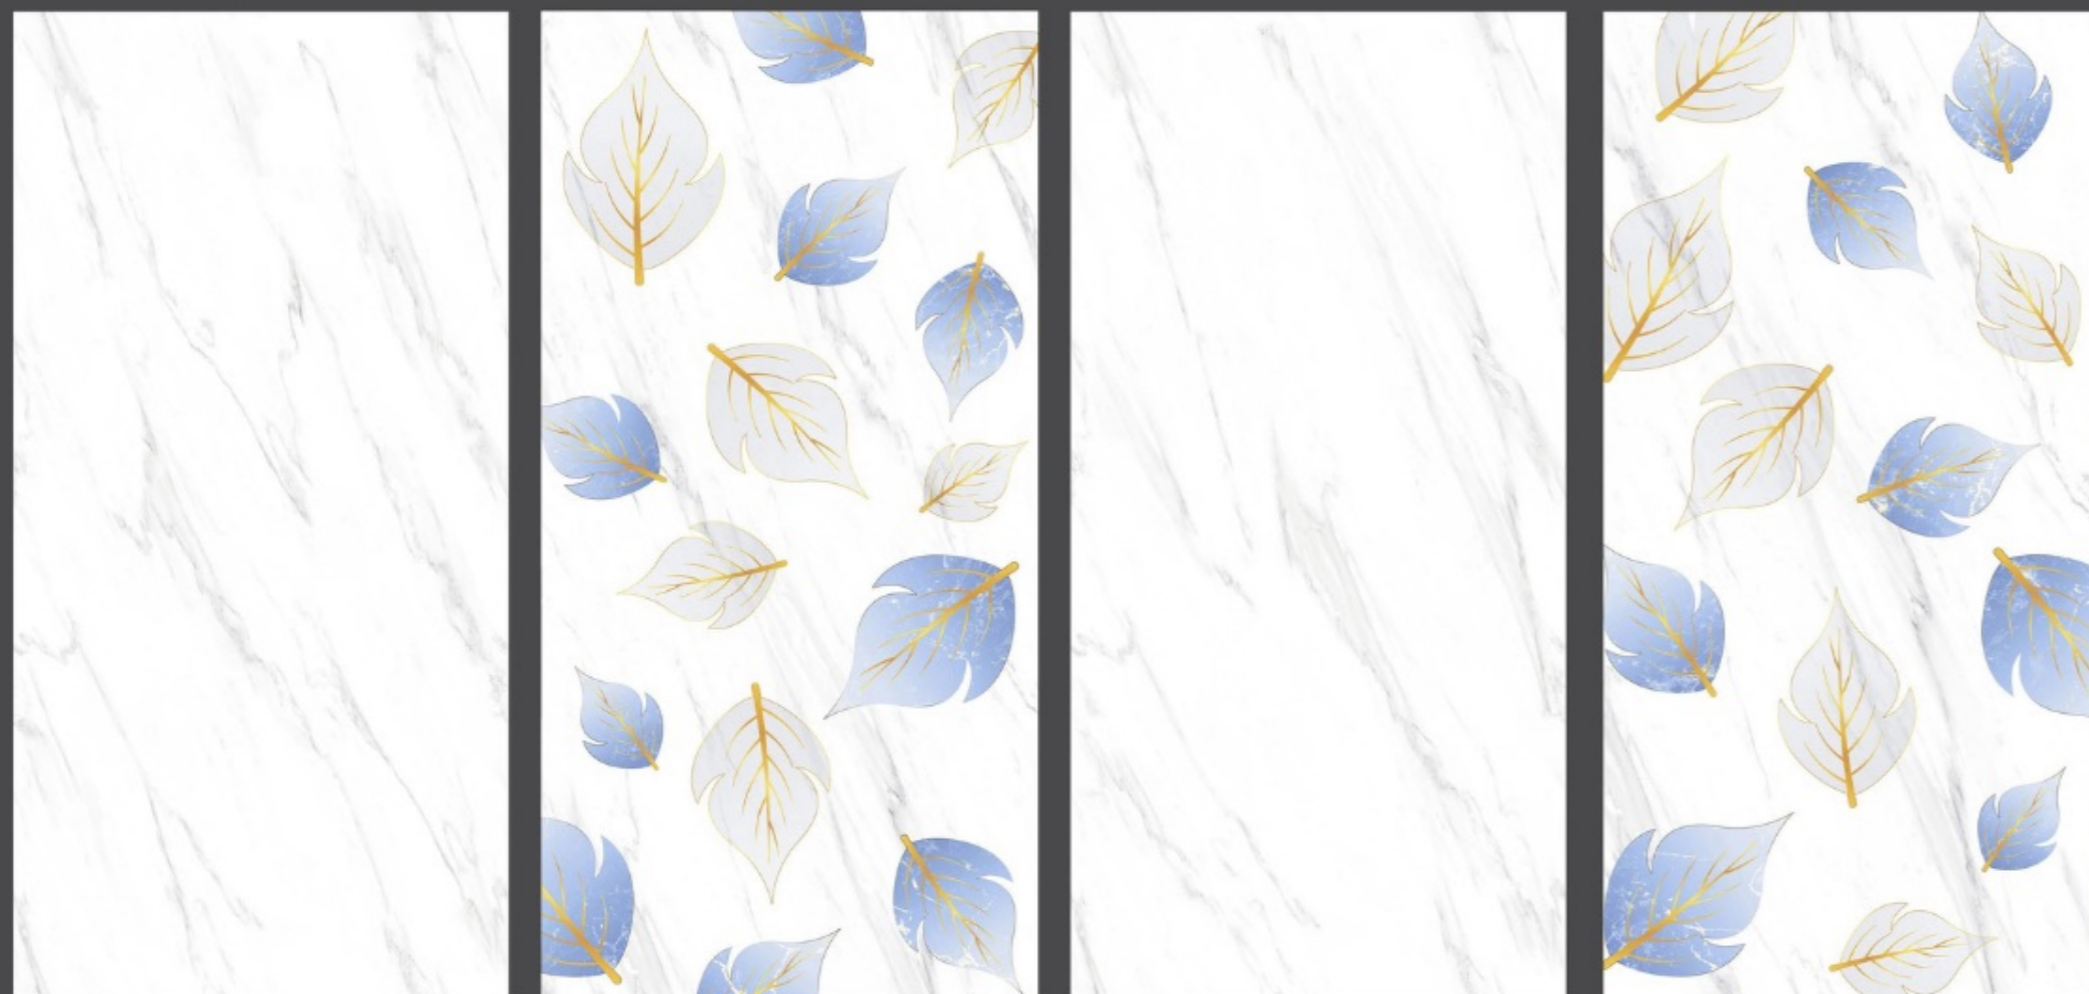

SIZE - 600x1200MM

SURFACE - GLOSSY

FACES-3

EM-LIPON WHITE