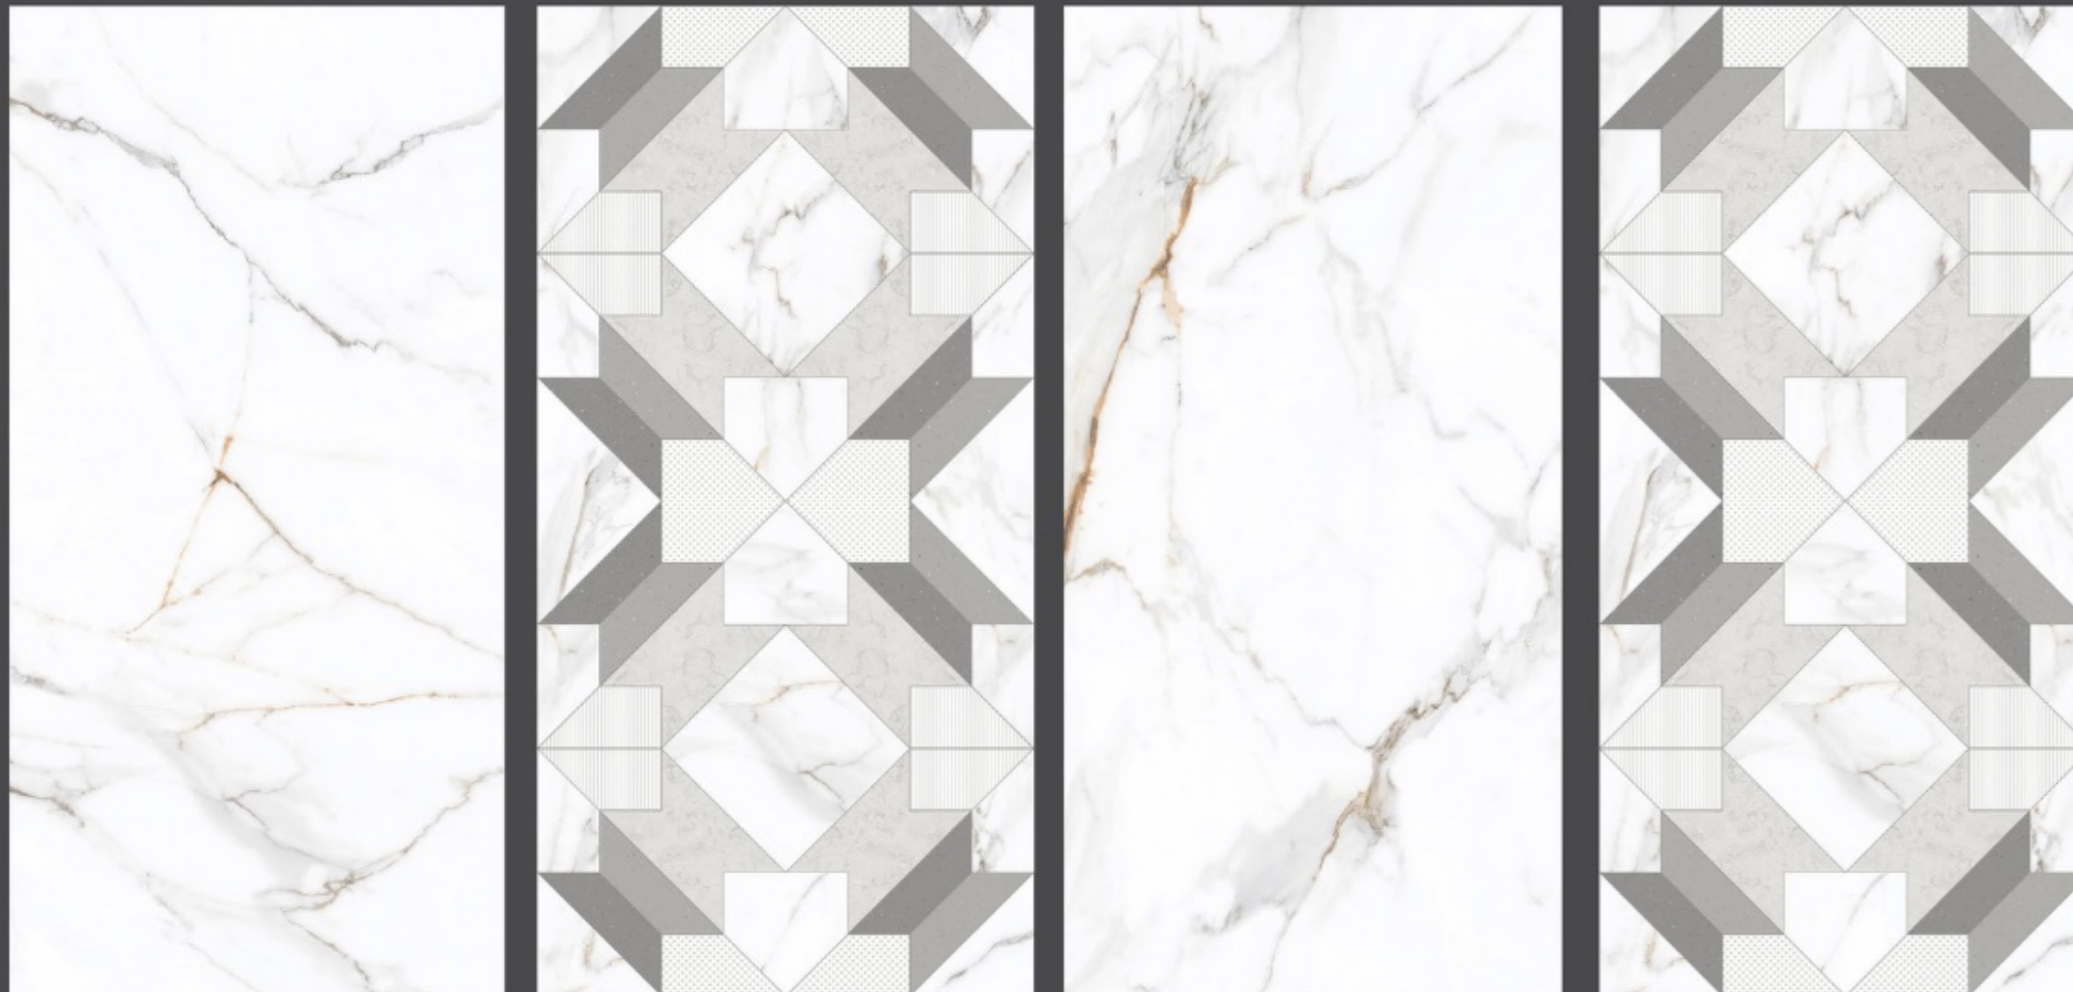

SIZE - 600x1200MM

SURFACE - GLOSSY

FACES-4

OSCAR GREY