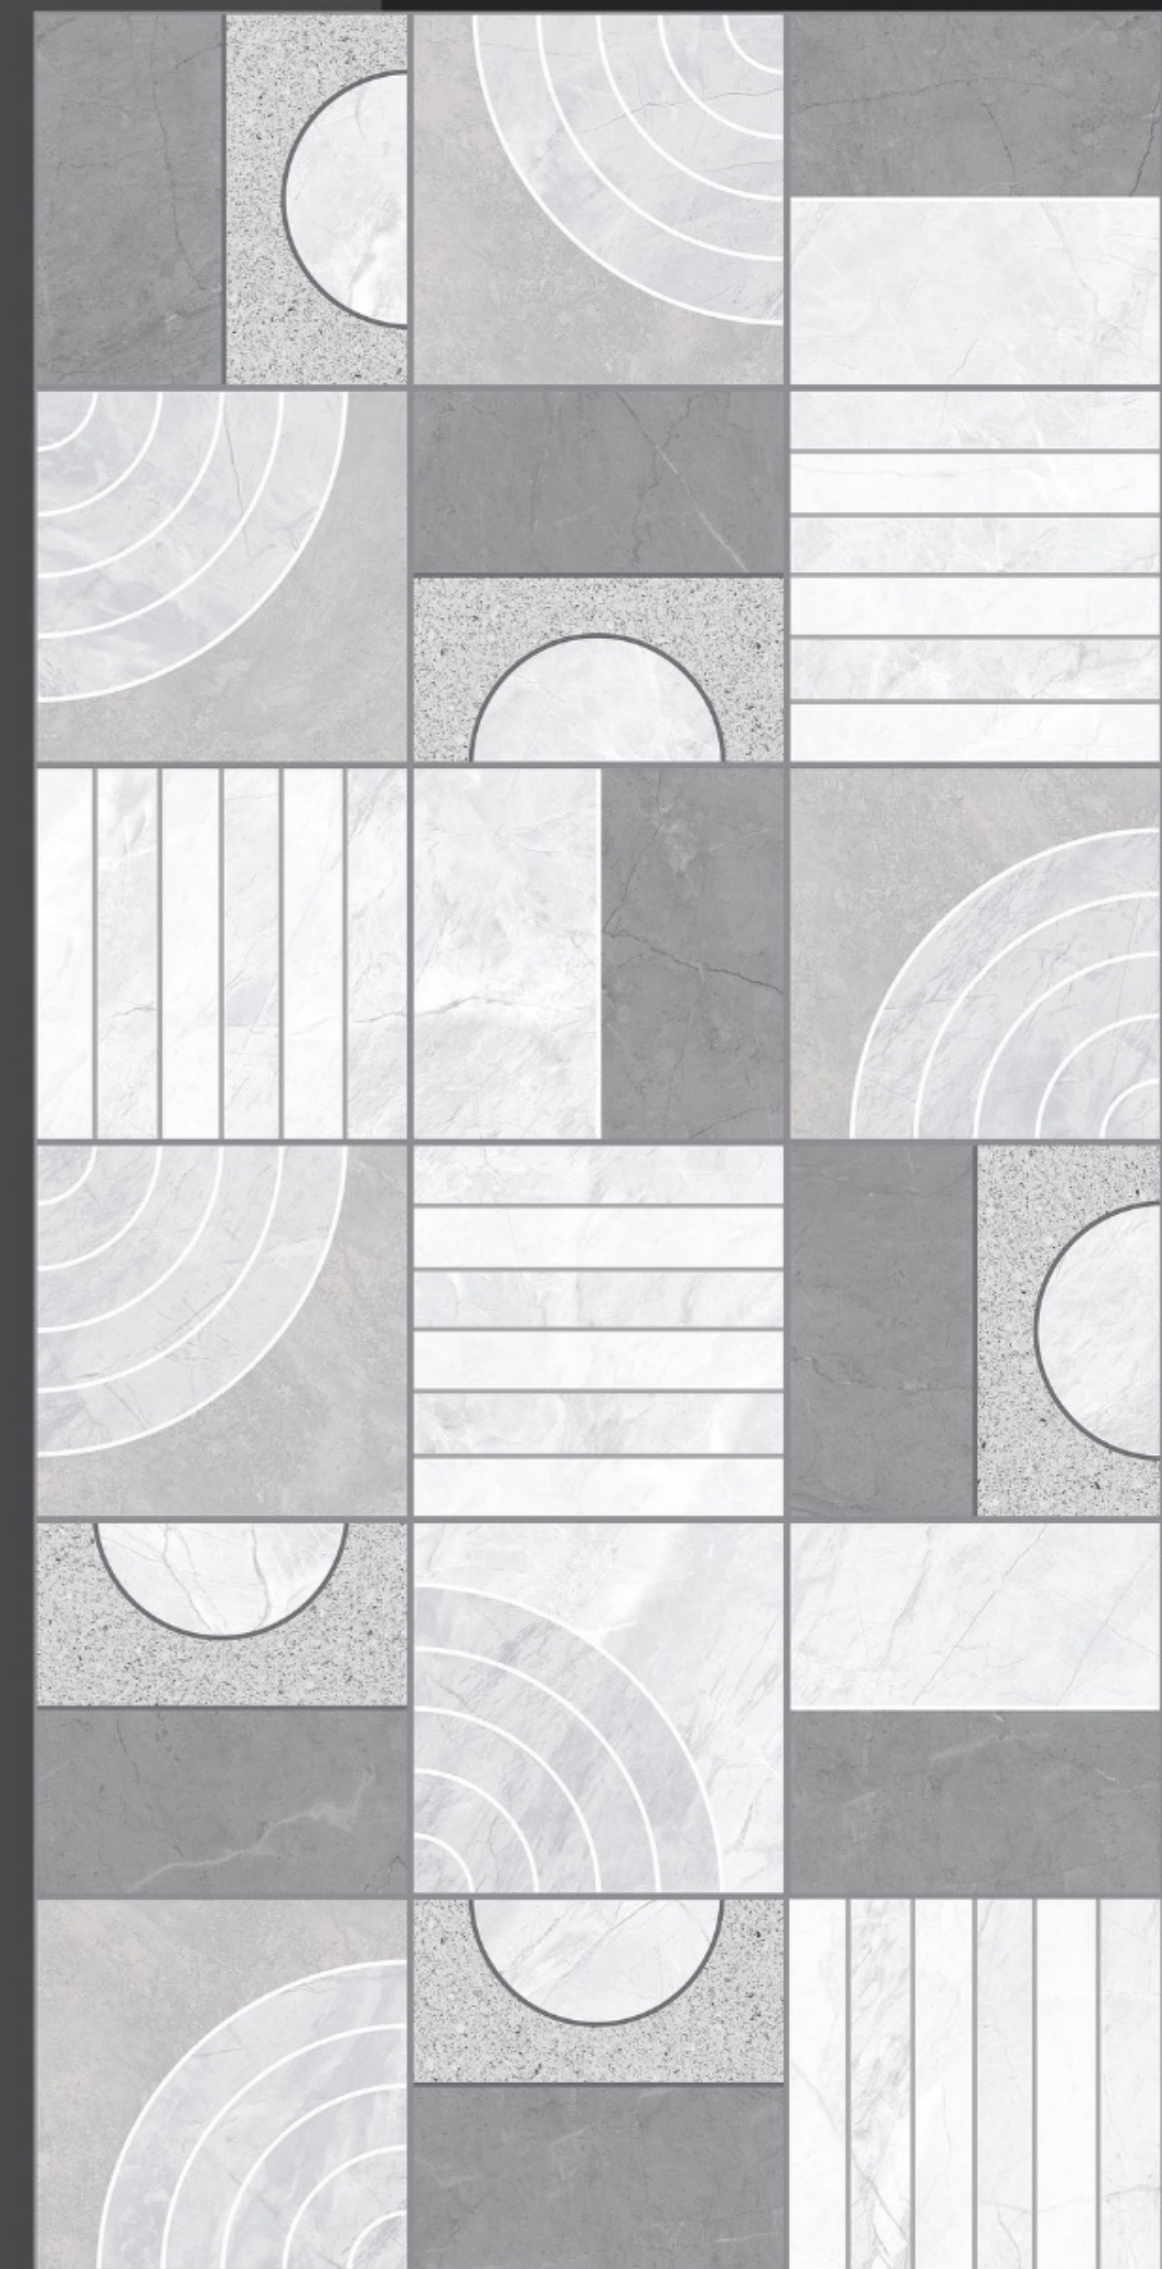

SIZE - 600x1200MM

SURFACE - GLOSSY

FACES-4

VINTEGE ASH

VINTEGE ASH-DECOR

TILES SPECIFICATION

- 1 Easy To Clean 
- 2 Hygienic / Antibacterial Surface 
- 3 Water Resistant 
- 4 Impact Resistant 

- 5 Frost Resistant 
- 6 Scratch Resistant 
- 7 Chemical & Stain Resistant 
- 8 Fire Resistant 

SIZE - 600x1200MM

SURFACE - GLOSSY

FACES-1

ZIBON DECOR

TILES SPECIFICATION

1 Easy To Clean

2 Hygienic / Antibacterial Surface

3 Water Resistant