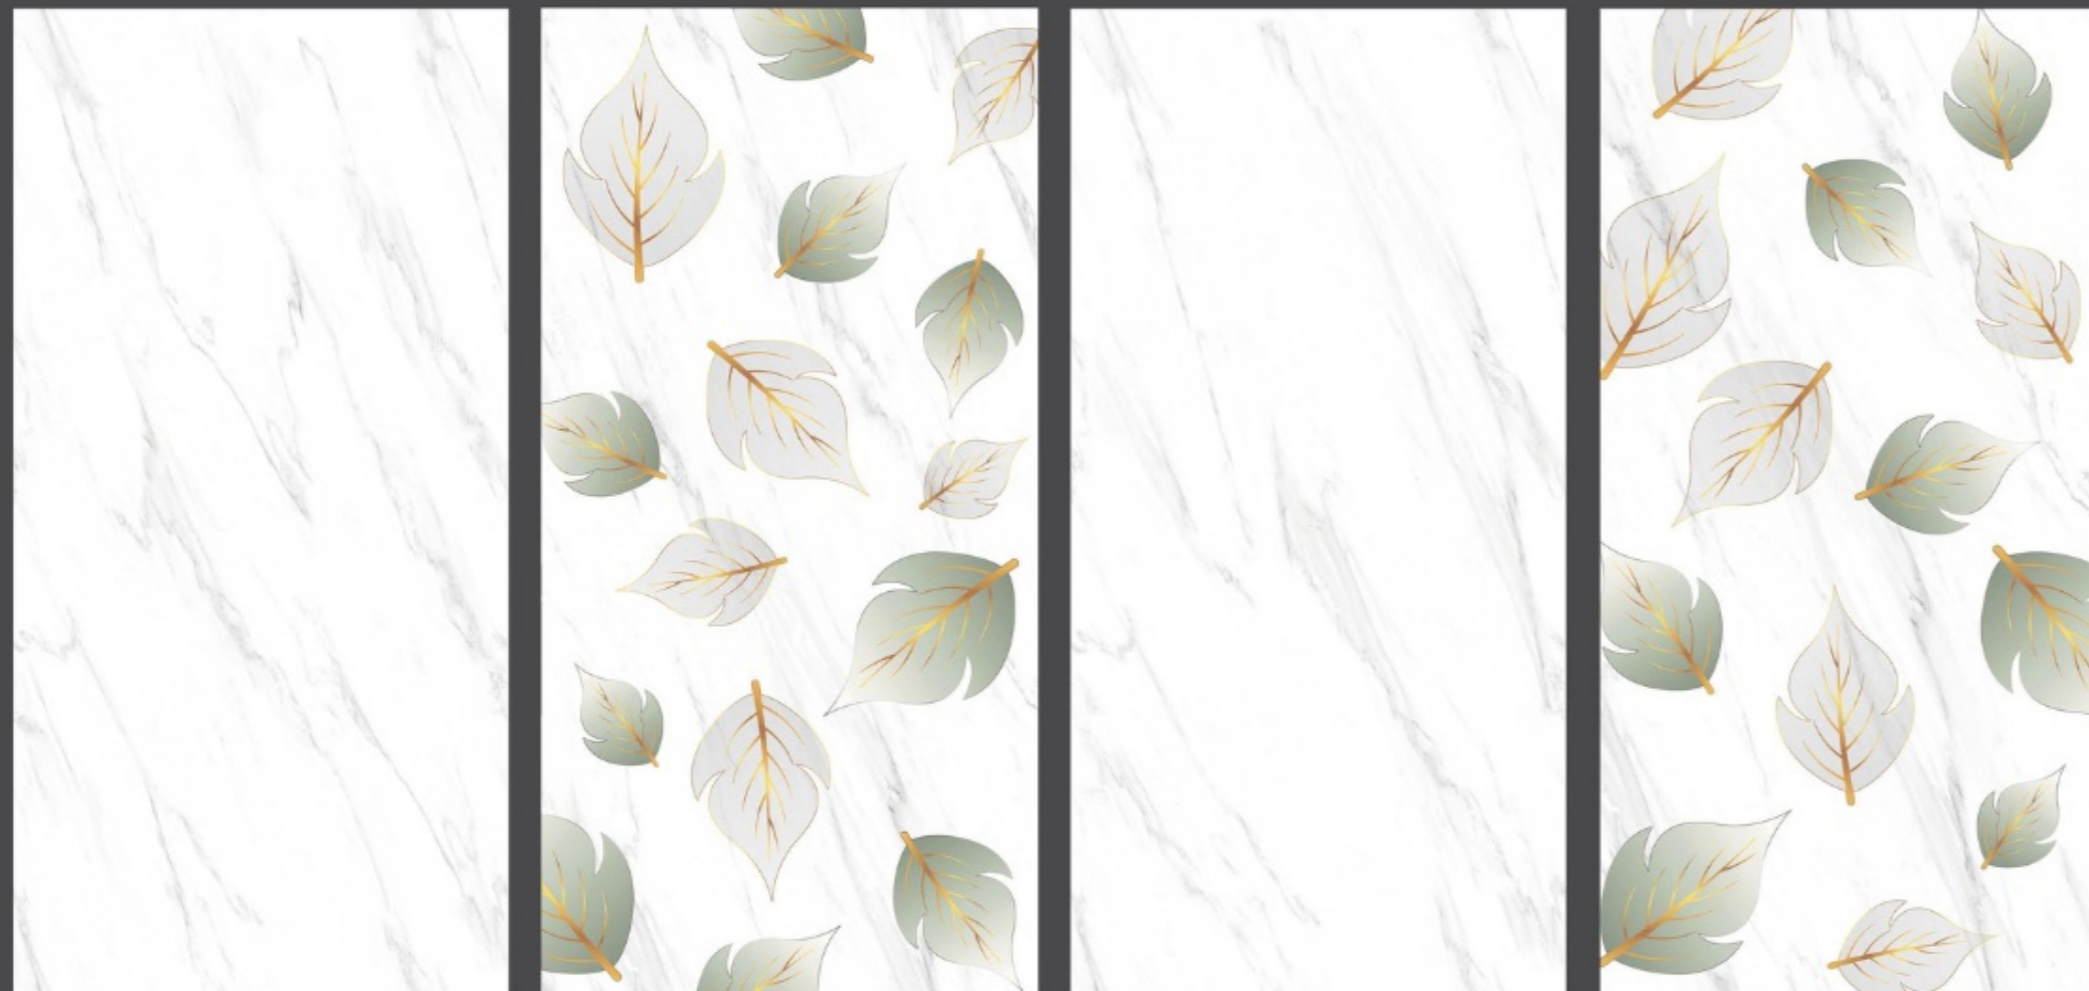

SIZE - 600x1200MM

SURFACE - GLOSSY

FACES-3

EM-LIPON WHITE