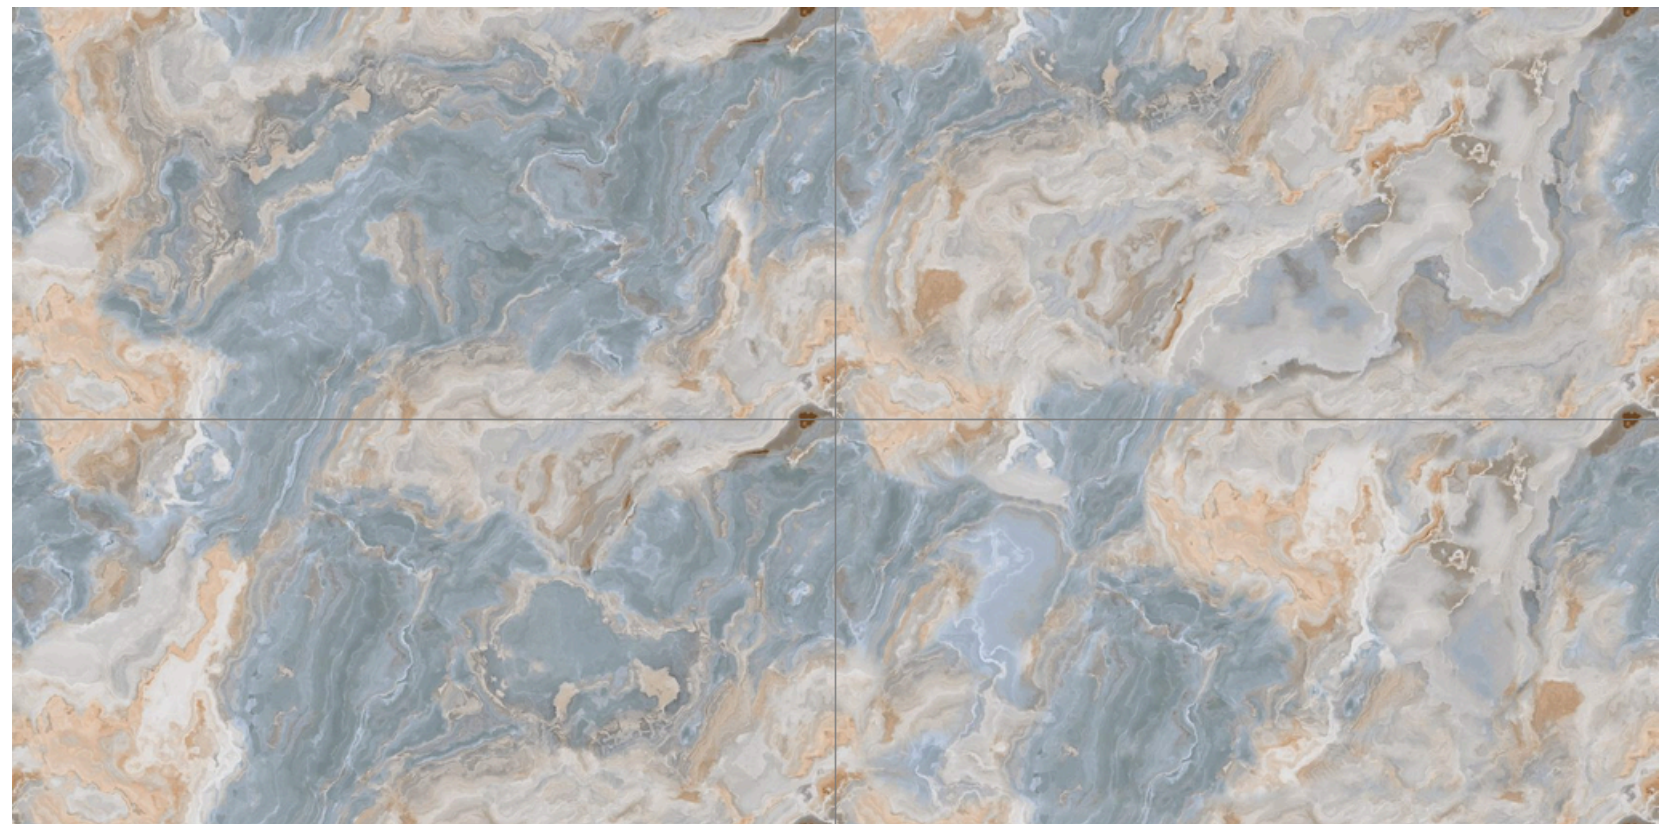

**600x
1200mm** **9MM
THICKNESS**

LAVAZZA BLUE

GVT - PGVT