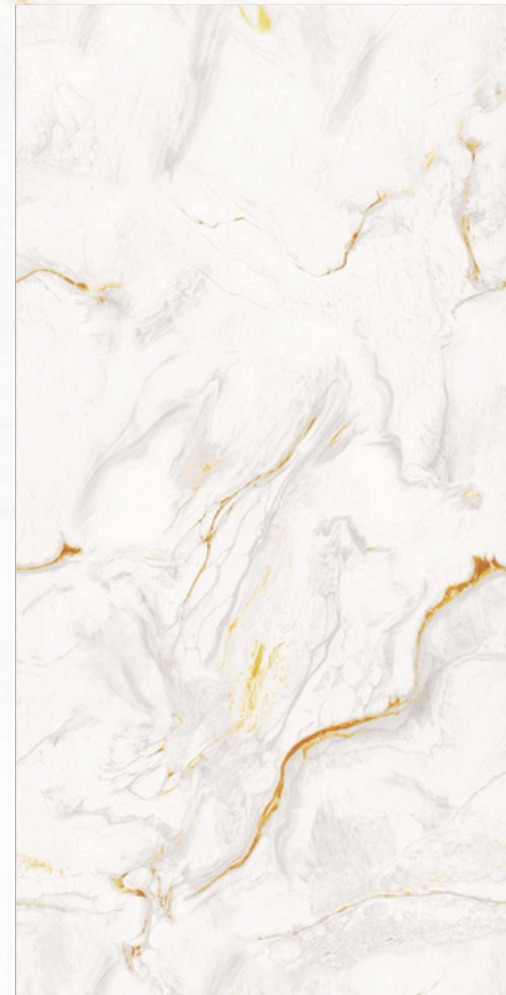

CRISTINA SCARLET

Random-4

Size
600x1200mm
(2'x4')

Finish
Glossy Surface

www.bellzone.in

CROCODILE WHITE

Random-2

Size
600x1200mm
(2'x4')