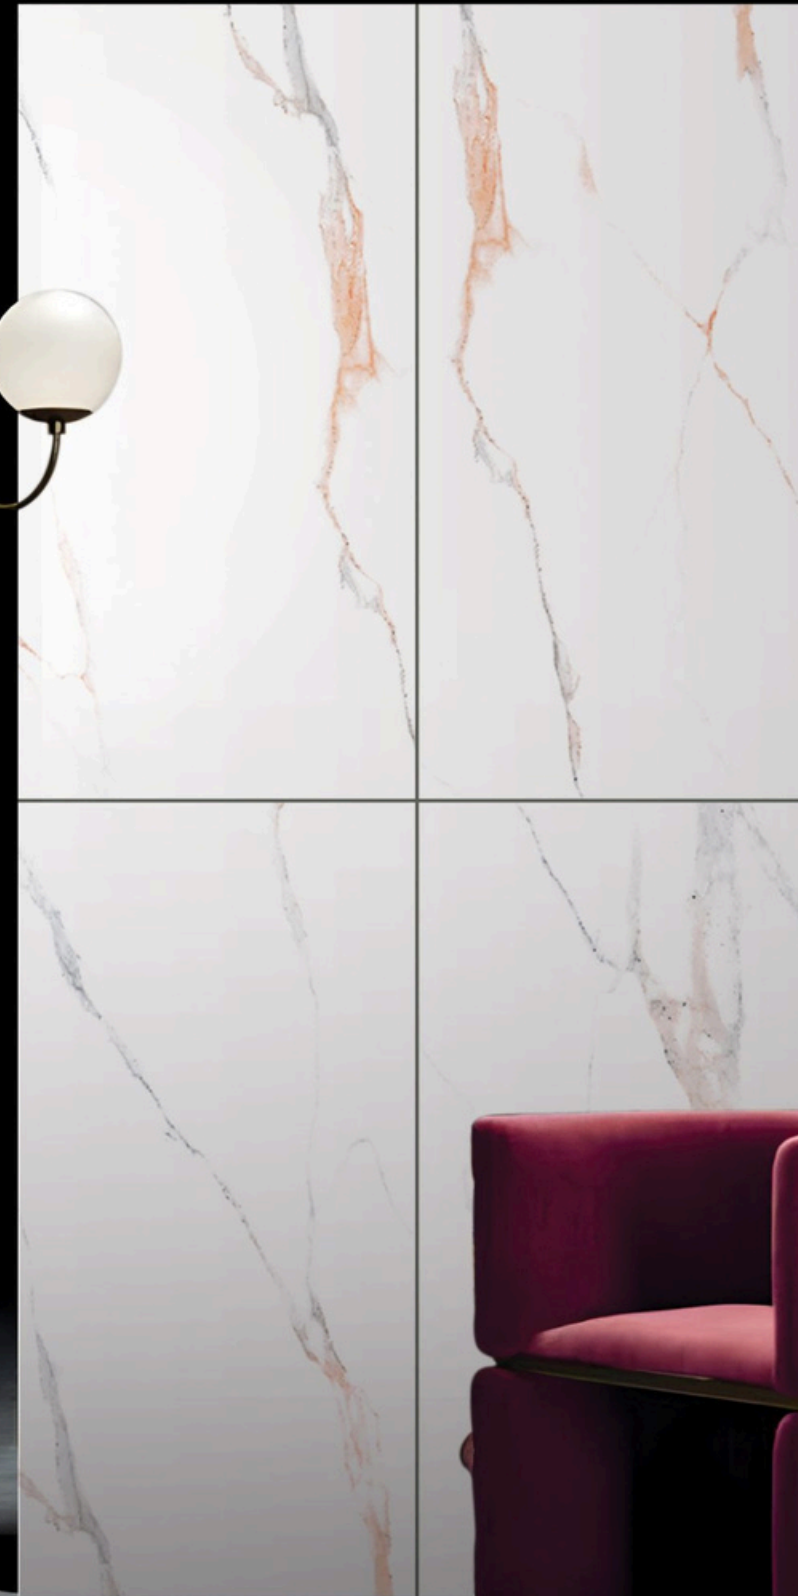

Modules 60x120, easy to transport and lay. They adapt to large and small walls and floors without wastage.

“Inspired By The

Beauty Of Natural Stones From Around The World.

Creating Masterpieces Born From Art With Flawless Craftsmanship And Technologies That Bring Surfaces To Life, These Tiles Wonders Are Assets That Are Rich N Features Enhanced By Tactile And Visual Multi-dimensionality. Embracing Revolutionary Technology With Innovative Cutting-edge Design Solutions That Add A Corresponding Outlook To Architectural Creations, They Give A Modern-retro Luxurious Look Enhancing Your Spaces With Its Dramatic Effect While The Earthy Influence Holds The Essence Of Nature In A Bold Statement. Revolutionise The Decor With Sheer Magnificence That Personifies Authority And Elegance.