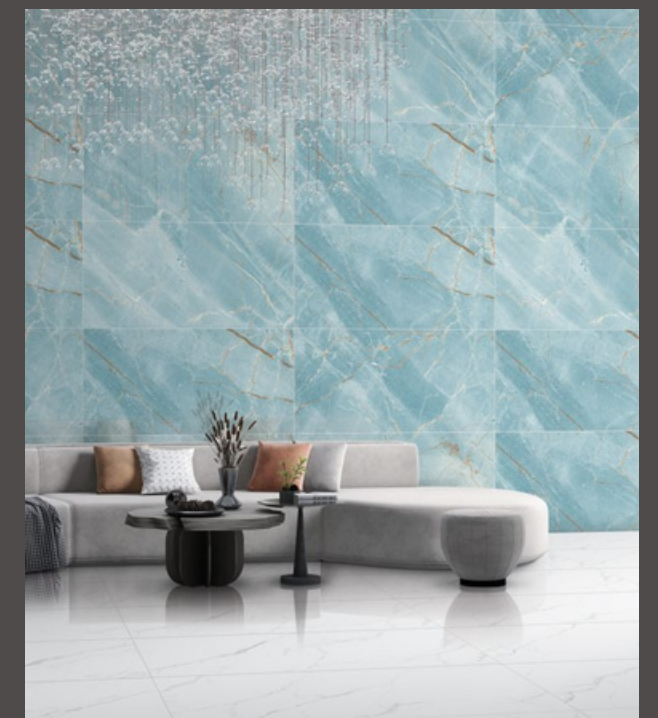

Nature Inspired. Aesthetic Elements. Excellent Craftsmanship.

The holy trinity of the ceramic collection is here and it truly reflects the next in the industry,