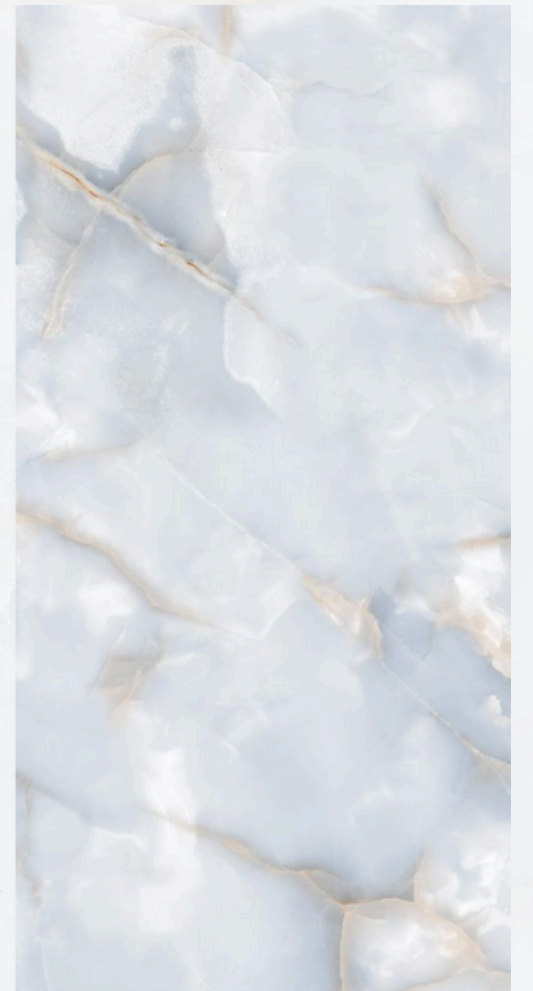

MARIAN YALE

Size
600x1200mm
(2'x4')

Finish
Glossy Surface

Random-4

www.bellzone.in