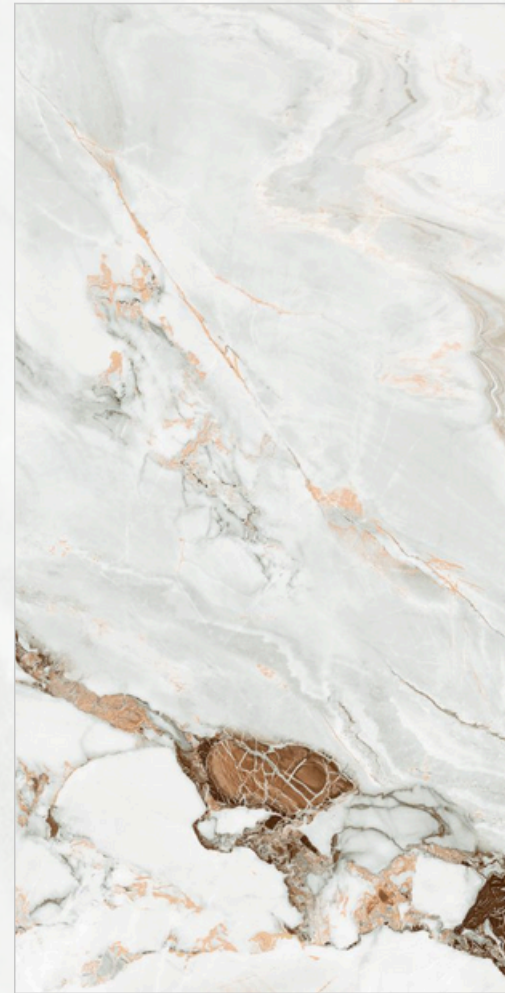

AUROMA PLUM

Size
600x1200mm
(2'x4')

Finish
Glossy Surface

Random-4

www.bellzone.in