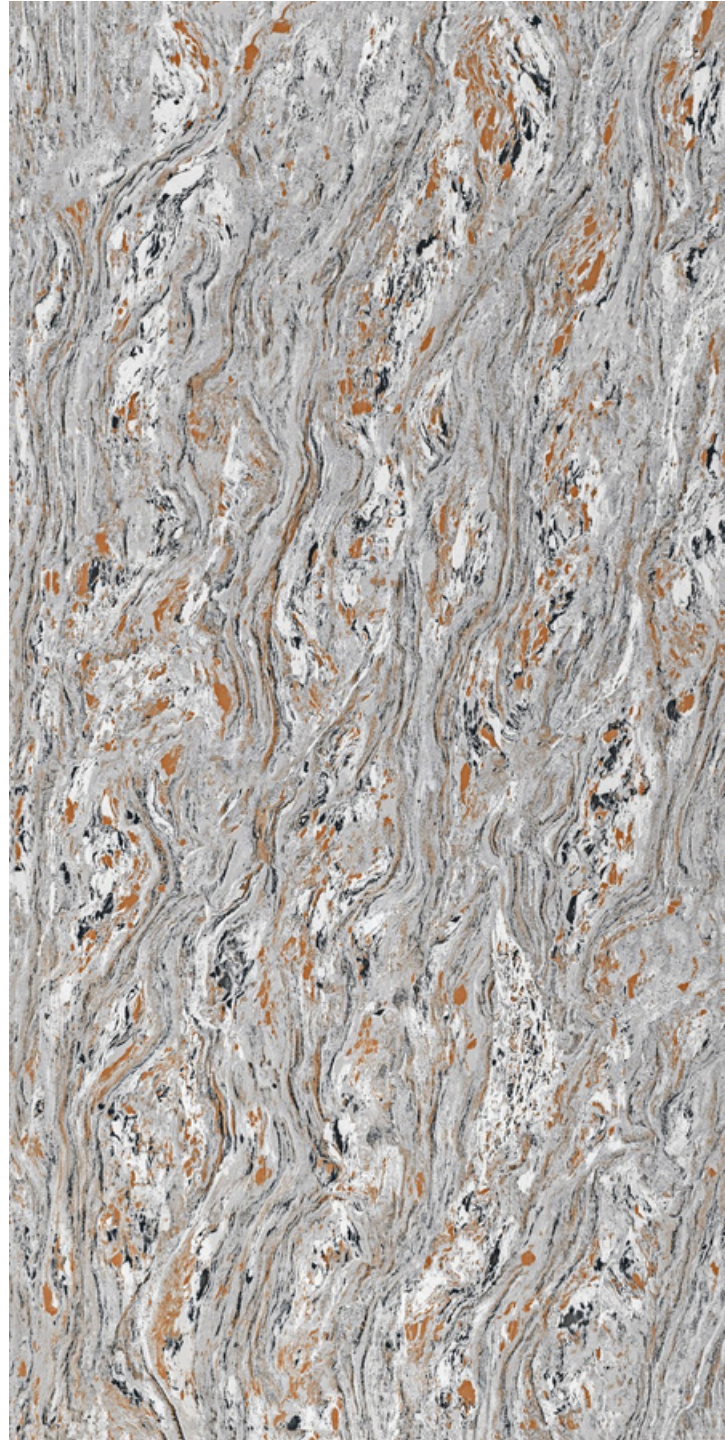

The other colors start out from black, gradually shifting through dark and light grey to white. The subtle texture and veins, tempered with a very light white, reminiscent of the night sky in black, give the product a smooth, extremely sophisticated appearance.

AIROLAM GRIGIO

AIROLAM IVORY

FACADE CHAWK

TORSO IVORY

TORSO WHITE

Available Size :
600x1200mm

Finish :
Glossy Surface

CADILA BLUE

Available Size :
600x1200mm

Finish :
Glossy Surface

CADILA NATURAL

Available Size :
600x1200mm

Finish :
Glossy Surface

EMBED BEIGE

Available Size :
600x1200mm

Finish :
Glossy Surface