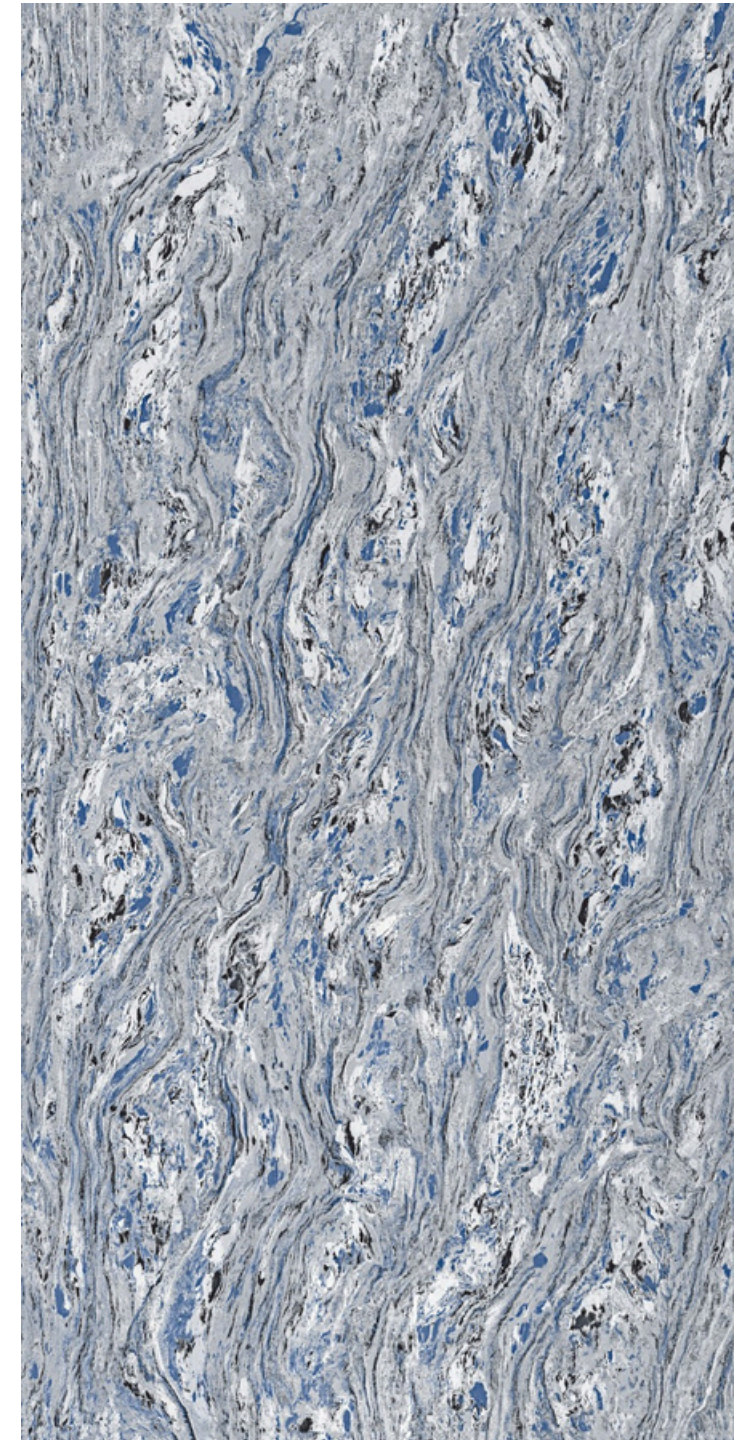

AIROLAM GRIGIO

AIROLAM IVORY

FACADE CHAWK

TORSO IVORY

TORSO WHITE

Available Size :
600x1200mm

Finish :
Glossy Surface

CADILA BLUE